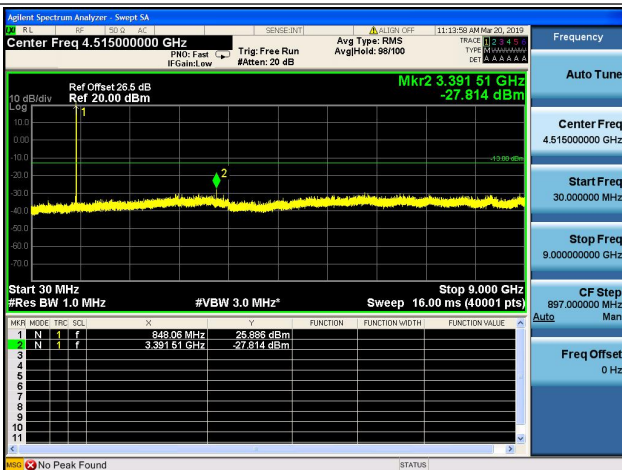

LTE Band 5 CSE

1.4MHz/QPSK/Low CH

1.4MHz/16QAM/Low CH

1.4MHz/QPSK/Mid CH

1.4MHz/16QAM/Mid CH

1.4MHz/QPSK/High CH

1.4MHz/16QAM/High CH

3MHz/QPSK/Low CH

3MHz/16QAM/Low CH

3MHz/QPSK/Mid CH

3MHz/16QAM/Mid CH

3MHz/QPSK/High CH

3MHz/16QAM/High CH

5MHz/QPSK/Low CH

5MHz/16QAM/Low CH

5MHz/QPSK/Mid CH