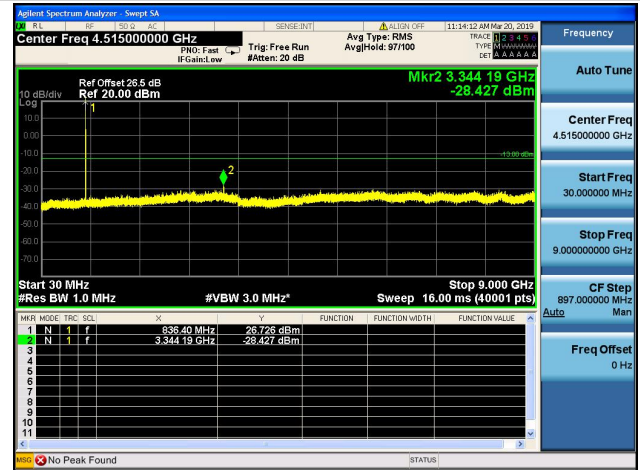

LTE Band 5 CSE

1.4MHz/QPSK/Low CH

1.4MHz/16QAM/Low CH

1.4MHz/QPSK/Mid CH

1.4MHz/16QAM/Mid CH

1.4MHz/QPSK/High CH

1.4MHz/16QAM/High CH

3MHz/QPSK/Low CH

3MHz/16QAM/Low CH

3MHz/QPSK/Mid CH

3MHz/16QAM/Mid CH

3MHz/QPSK/High CH

3MHz/16QAM/High CH

5MHz/QPSK/Low CH

5MHz/16QAM/Low CH

5MHz/QPSK/Mid CH