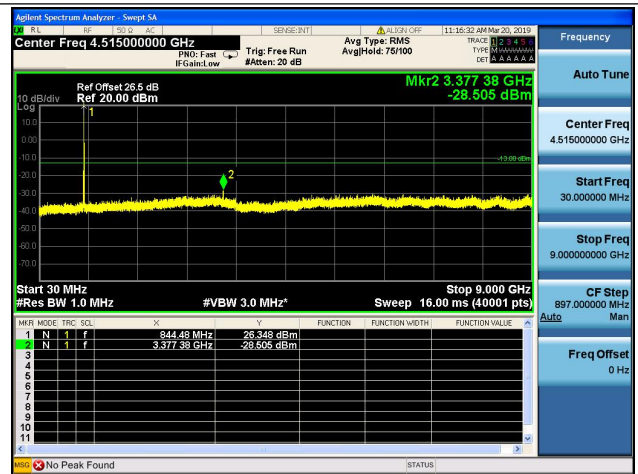

LTE Band 5 CSE

1.4MHz/QPSK/Low CH

1.4MHz/16QAM/Low CH

1.4MHz/QPSK/Mid CH

1.4MHz/16QAM/Mid CH

1.4MHz/QPSK/High CH

1.4MHz/16QAM/High CH

3MHz/QPSK/Low CH

3MHz/16QAM/Low CH

3MHz/QPSK/Mid CH

3MHz/16QAM/Mid CH

3MHz/QPSK/High CH

3MHz/16QAM/High CH

5MHz/QPSK/Low CH

5MHz/16QAM/Low CH

5MHz/QPSK/Mid CH

5MHz/16QAM/Mid CH

5MHz/QPSK/High CH

5MHz/16QAM/High CH

10MHz/QPSK/Low CH

10MHz/16QAM/Low CH

10MHz/QPSK/Mid CH

10MHz/16QAM/Mid CH

10MHz/QPSK/High CH