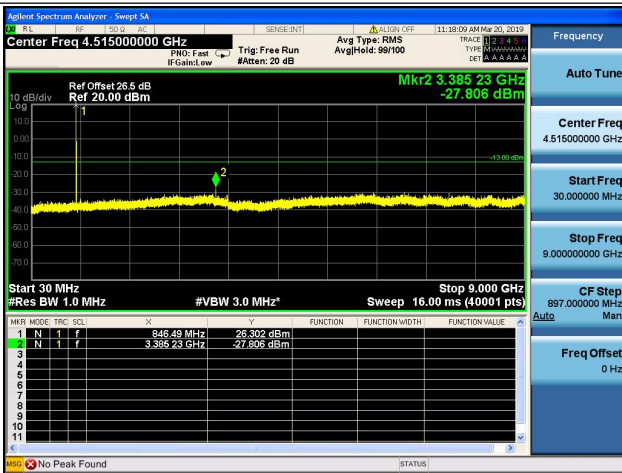

LTE Band 5 CSE

1.4MHz/QPSK/Low CH

1.4MHz/16QAM/Low CH

1.4MHz/QPSK/Mid CH

1.4MHz/16QAM/Mid CH

1.4MHz/QPSK/High CH

1.4MHz/16QAM/High CH

3MHz/QPSK/Low CH

3MHz/16QAM/Low CH

3MHz/QPSK/Mid CH

3MHz/16QAM/Mid CH

3MHz/QPSK/High CH

3MHz/16QAM/High CH

5MHz/QPSK/Low CH

5MHz/16QAM/Low CH

5MHz/QPSK/Mid CH

5MHz/16QAM/Mid CH

5MHz/QPSK/High CH

5MHz/16QAM/High CH

10MHz/QPSK/Low CH

10MHz/16QAM/Low CH

10MHz/QPSK/Mid CH

10MHz/16QAM/Mid CH

10MHz/QPSK/High CH