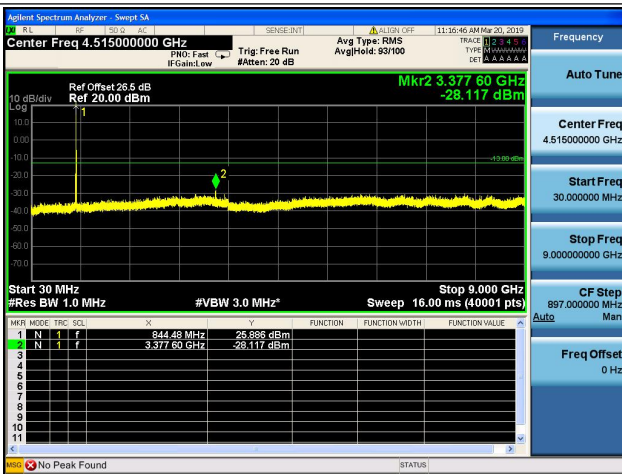

LTE Band 5 CSE

1.4MHz/QPSK/Low CH

1.4MHz/16QAM/Low CH

1.4MHz/QPSK/Mid CH

1.4MHz/16QAM/Mid CH

1.4MHz/QPSK/High CH

1.4MHz/16QAM/High CH

3MHz/QPSK/Low CH

3MHz/16QAM/Low CH

3MHz/QPSK/Mid CH

3MHz/16QAM/Mid CH

3MHz/QPSK/High CH

3MHz/16QAM/High CH

5MHz/QPSK/Low CH

5MHz/16QAM/Low CH

5MHz/QPSK/Mid CH

5MHz/16QAM/Mid CH

5MHz/QPSK/High CH

5MHz/16QAM/High CH

10MHz/QPSK/Low CH

10MHz/16QAM/Low CH

10MHz/QPSK/Mid CH

10MHz/16QAM/Mid CH

10MHz/QPSK/High CH