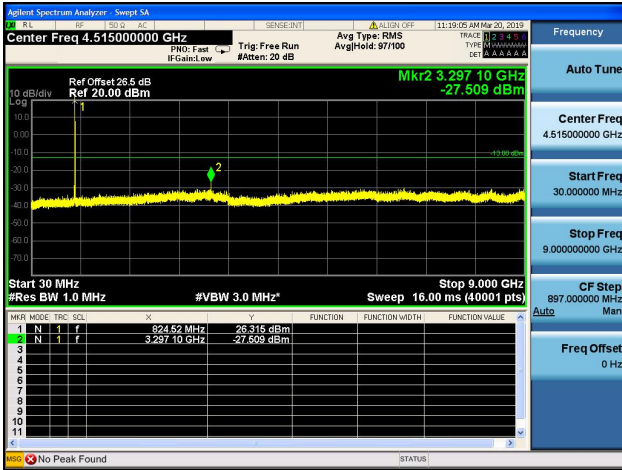

LTE Band 5 CSE

1.4MHz/QPSK/Low CH

1.4MHz/16QAM/Low CH

1.4MHz/QPSK/Mid CH

1.4MHz/16QAM/Mid CH

1.4MHz/QPSK/High CH

1.4MHz/16QAM/High CH

3MHz/QPSK/Low CH

3MHz/16QAM/Low CH

3MHz/QPSK/Mid CH

3MHz/16QAM/Mid CH

3MHz/QPSK/High CH

3MHz/16QAM/High CH

5MHz/QPSK/Low CH

5MHz/16QAM/Low CH

5MHz/QPSK/Mid CH