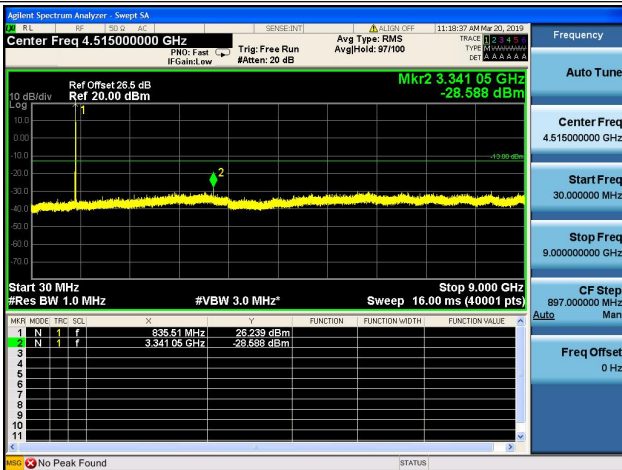

LTE Band 5 CSE

1.4MHz/QPSK/Low CH

1.4MHz/16QAM/Low CH

1.4MHz/QPSK/Mid CH

1.4MHz/16QAM/Mid CH

1.4MHz/QPSK/High CH

1.4MHz/16QAM/High CH

3MHz/QPSK/Low CH

3MHz/16QAM/Low CH

3MHz/QPSK/Mid CH

3MHz/16QAM/Mid CH

3MHz/QPSK/High CH

3MHz/16QAM/High CH

5MHz/QPSK/Low CH

5MHz/16QAM/Low CH

5MHz/QPSK/Mid CH