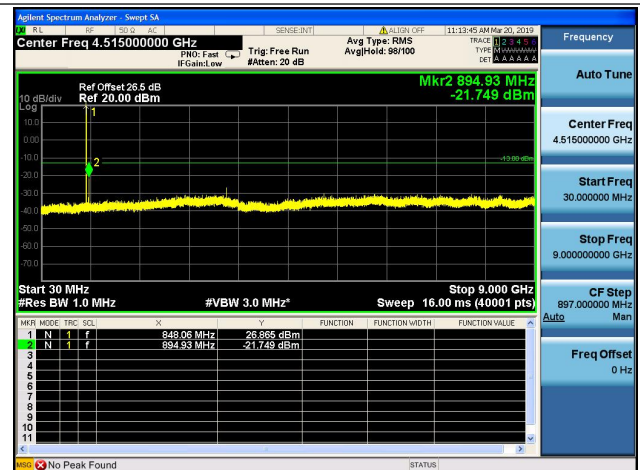

LTE Band 5 CSE

1.4MHz/QPSK/Low CH

1.4MHz/16QAM/Low CH

1.4MHz/QPSK/Mid CH

1.4MHz/16QAM/Mid CH

1.4MHz/QPSK/High CH

1.4MHz/16QAM/High CH

3MHz/QPSK/Low CH

3MHz/16QAM/Low CH

3MHz/QPSK/Mid CH

3MHz/16QAM/Mid CH

3MHz/QPSK/High CH

3MHz/16QAM/High CH

5MHz/QPSK/Low CH

5MHz/16QAM/Low CH

5MHz/QPSK/Mid CH