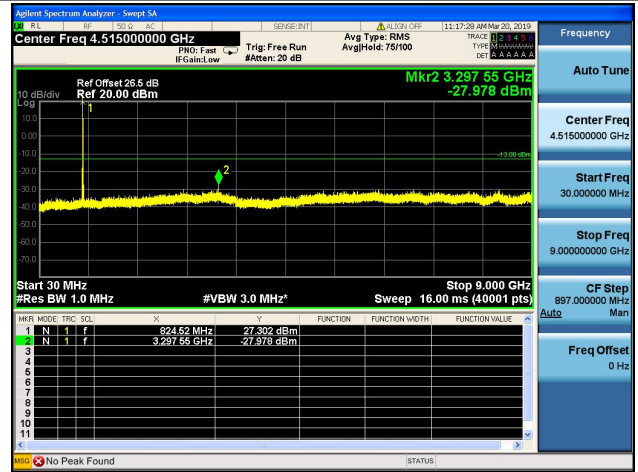

LTE Band 5 CSE

1.4MHz/QPSK/Low CH

1.4MHz/16QAM/Low CH

1.4MHz/QPSK/Mid CH

1.4MHz/16QAM/Mid CH

1.4MHz/QPSK/High CH

1.4MHz/16QAM/High CH

3MHz/QPSK/Low CH

3MHz/16QAM/Low CH

3MHz/QPSK/Mid CH

3MHz/16QAM/Mid CH

3MHz/QPSK/High CH

3MHz/16QAM/High CH

5MHz/QPSK/Low CH

5MHz/16QAM/Low CH

5MHz/QPSK/Mid CH

5MHz/16QAM/Mid CH

5MHz/QPSK/High CH

5MHz/16QAM/High CH

10MHz/QPSK/Low CH

10MHz/16QAM/Low CH

10MHz/QPSK/Mid CH

10MHz/16QAM/Mid CH

10MHz/QPSK/High CH