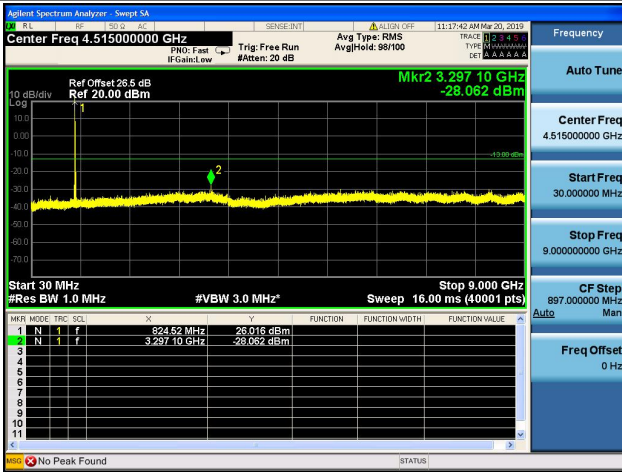

LTE Band 5 CSE

1.4MHz/QPSK/Low CH

1.4MHz/16QAM/Low CH

1.4MHz/QPSK/Mid CH

1.4MHz/16QAM/Mid CH

1.4MHz/QPSK/High CH

1.4MHz/16QAM/High CH

3MHz/QPSK/Low CH

3MHz/16QAM/Low CH

3MHz/QPSK/Mid CH

3MHz/16QAM/Mid CH

3MHz/QPSK/High CH

3MHz/16QAM/High CH

5MHz/QPSK/Low CH

5MHz/16QAM/Low CH

5MHz/QPSK/Mid CH

5MHz/16QAM/Mid CH

5MHz/QPSK/High CH

5MHz/16QAM/High CH

10MHz/QPSK/Low CH

10MHz/16QAM/Low CH

10MHz/QPSK/Mid CH

10MHz/16QAM/Mid CH

10MHz/QPSK/High CH