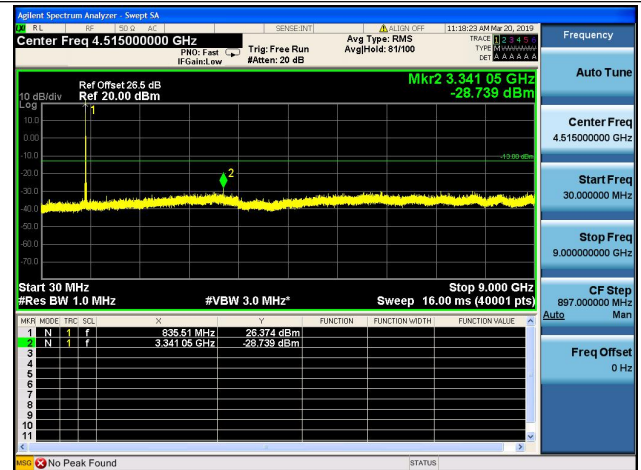

LTE Band 5 CSE

1.4MHz/QPSK/Low CH

1.4MHz/16QAM/Low CH

1.4MHz/QPSK/Mid CH

1.4MHz/16QAM/Mid CH

1.4MHz/QPSK/High CH

1.4MHz/16QAM/High CH

3MHz/QPSK/Low CH

3MHz/16QAM/Low CH

3MHz/QPSK/Mid CH

3MHz/16QAM/Mid CH

3MHz/QPSK/High CH

3MHz/16QAM/High CH

5MHz/QPSK/Low CH

5MHz/16QAM/Low CH

5MHz/QPSK/Mid CH