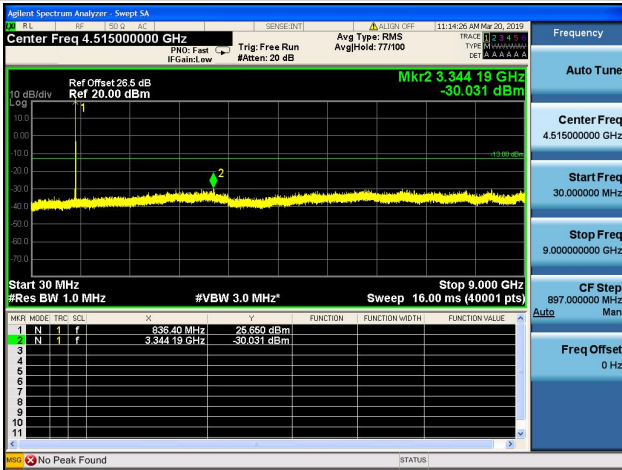

LTE Band 5 CSE

1.4MHz/QPSK/Low CH

1.4MHz/16QAM/Low CH

1.4MHz/QPSK/Mid CH

1.4MHz/16QAM/Mid CH

1.4MHz/QPSK/High CH

1.4MHz/16QAM/High CH

3MHz/QPSK/Low CH

3MHz/16QAM/Low CH

3MHz/QPSK/Mid CH

3MHz/16QAM/Mid CH

3MHz/QPSK/High CH

3MHz/16QAM/High CH

5MHz/QPSK/Low CH

5MHz/16QAM/Low CH

5MHz/QPSK/Mid CH