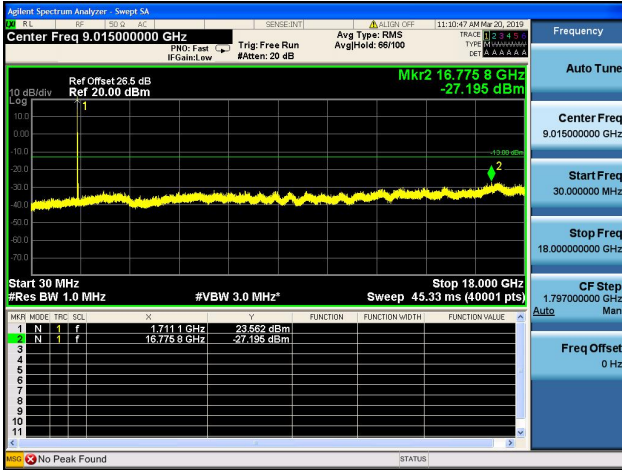

15MHz/QPSK/Low CH

15MHz/16QAM/Low CH

15MHz/QPSK/Mid CH

15MHz/16QAM/Mid CH

15MHz/QPSK/High CH

15MHz/16QAM/High CH

20MHz/QPSK/Low CH

20MHz/16QAM/Low CH

20MHz/QPSK/Mid CH

20MHz/16QAM/Mid CH

20MHz/QPSK/High CH

20MHz/16QAM/High CH

1.4MHz/64QAM/Low CH

1.4MHz/64QAM/Mid CH

1.4MHz/64QAM/High CH

3MHz/64QAM/Low CH

3MHz/64QAM/Mid CH

3MHz/64QAM/High CH

5MHz/64QAM/Low CH

5MHz/64QAM/Mid CH

5MHz/64QAM/High CH

10MHz/64QAM/Low CH

10MHz/64QAM/Mid CH

10MHz/64QAM/High CH