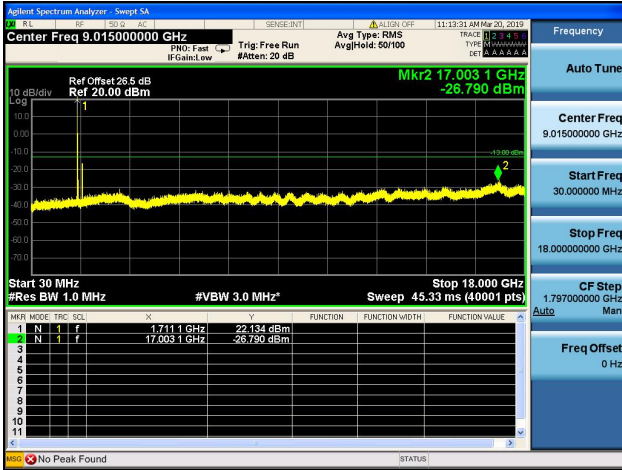

15MHz/QPSK/Low CH

15MHz/16QAM/Low CH

15MHz/QPSK/Mid CH

15MHz/16QAM/Mid CH

15MHz/QPSK/High CH

15MHz/16QAM/High CH

20MHz/QPSK/Low CH

20MHz/16QAM/Low CH

20MHz/QPSK/Mid CH

20MHz/16QAM/Mid CH

20MHz/QPSK/High CH

20MHz/16QAM/High CH

1.4MHz/64QAM/Low CH

1.4MHz/64QAM/Mid CH

1.4MHz/64QAM/High CH

3MHz/64QAM/Low CH

3MHz/64QAM/Mid CH

3MHz/64QAM/High CH

5MHz/64QAM/Low CH

5MHz/64QAM/Mid CH

5MHz/64QAM/High CH

10MHz/64QAM/Low CH

10MHz/64QAM/Mid CH

10MHz/64QAM/High CH