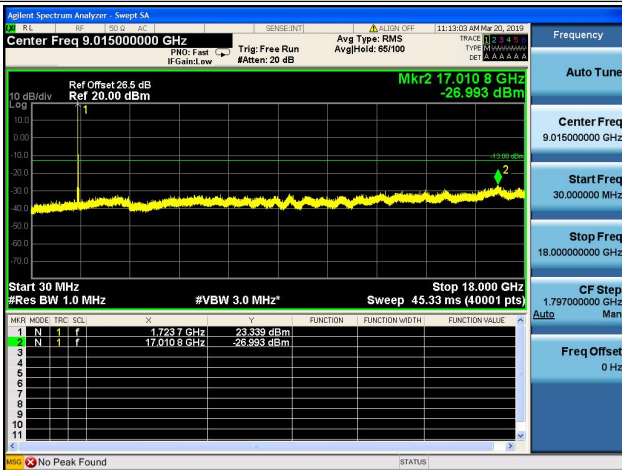

15MHz/QPSK/Low CH

15MHz/16QAM/Low CH

15MHz/QPSK/Mid CH

15MHz/16QAM/Mid CH

15MHz/QPSK/High CH

15MHz/16QAM/High CH

20MHz/QPSK/Low CH

20MHz/16QAM/Low CH

20MHz/QPSK/Mid CH

20MHz/16QAM/Mid CH

20MHz/QPSK/High CH

20MHz/16QAM/High CH

1.4MHz/64QAM/Low CH

1.4MHz/64QAM/Mid CH

1.4MHz/64QAM/High CH

3MHz/64QAM/Low CH

3MHz/64QAM/Mid CH

3MHz/64QAM/High CH

5MHz/64QAM/Low CH

5MHz/64QAM/Mid CH

5MHz/64QAM/High CH

10MHz/64QAM/Low CH

10MHz/64QAM/Mid CH

10MHz/64QAM/High CH