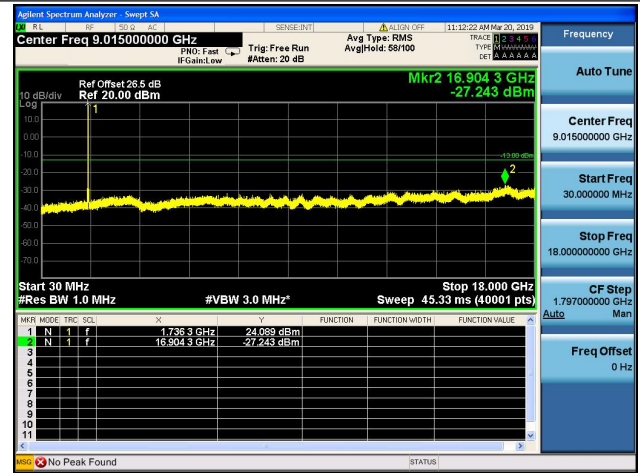

20MHz/QPSK/Mid CH

20MHz/16QAM/Mid CH

20MHz/QPSK/High CH

20MHz/16QAM/High CH

1.4MHz/64QAM/Low CH

1.4MHz/64QAM/Mid CH

1.4MHz/64QAM/High CH

3MHz/64QAM/Low CH

3MHz/64QAM/Mid CH

3MHz/64QAM/High CH

5MHz/64QAM/Low CH

5MHz/64QAM/Mid CH

5MHz/64QAM/High CH

10MHz/64QAM/Low CH

10MHz/64QAM/Mid CH

10MHz/64QAM/High CH