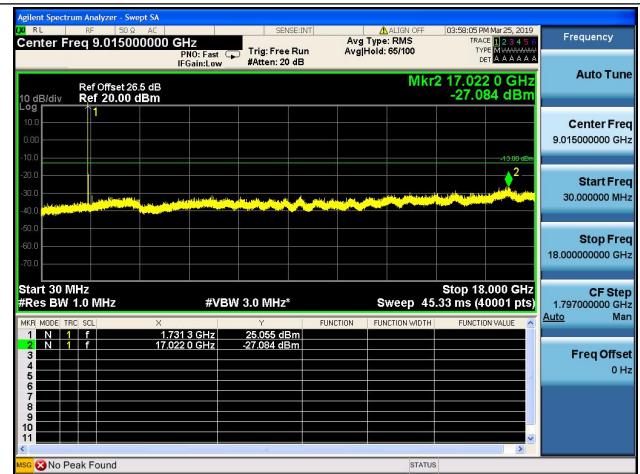

20MHz/QPSK/Mid CH

20MHz/16QAM/Mid CH

20MHz/QPSK/High CH

20MHz/16QAM/High CH

1.4MHz/64QAM/Low CH

1.4MHz/64QAM/Mid CH

1.4MHz/64QAM/High CH

3MHz/64QAM/Low CH

3MHz/64QAM/Mid CH

3MHz/64QAM/High CH

5MHz/64QAM/Low CH

5MHz/64QAM/Mid CH

5MHz/64QAM/High CH

10MHz/64QAM/Low CH

10MHz/64QAM/Mid CH

10MHz/64QAM/High CH