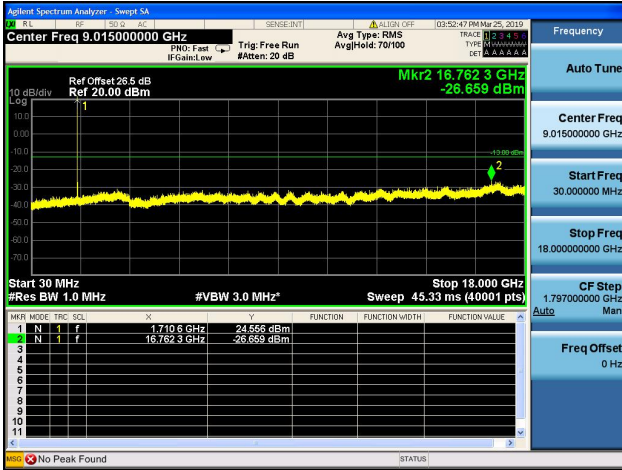

20MHz/QPSK/Mid CH

20MHz/16QAM/Mid CH

20MHz/QPSK/High CH

20MHz/16QAM/High CH

1.4MHz/64QAM/Low CH

1.4MHz/64QAM/Mid CH

1.4MHz/64QAM/High CH

3MHz/64QAM/Low CH

3MHz/64QAM/Mid CH

3MHz/64QAM/High CH

5MHz/64QAM/Low CH

5MHz/64QAM/Mid CH

5MHz/64QAM/High CH

10MHz/64QAM/Low CH

10MHz/64QAM/Mid CH

10MHz/64QAM/High CH