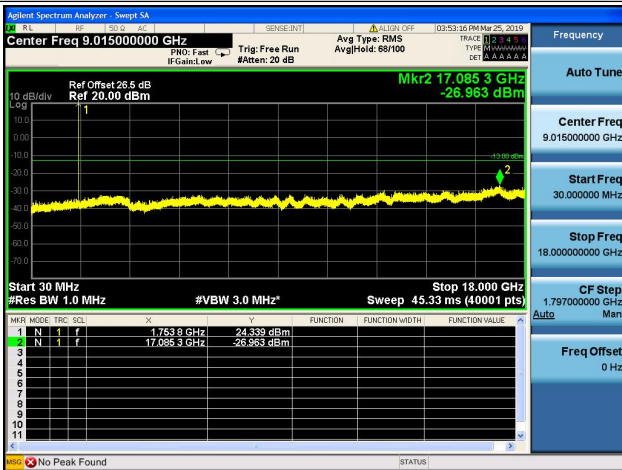

20MHz/QPSK/Mid CH

20MHz/16QAM/Mid CH

20MHz/QPSK/High CH

20MHz/16QAM/High CH

1.4MHz/64QAM/Low CH

1.4MHz/64QAM/Mid CH

1.4MHz/64QAM/High CH

3MHz/64QAM/Low CH

3MHz/64QAM/Mid CH

3MHz/64QAM/High CH

5MHz/64QAM/Low CH

5MHz/64QAM/Mid CH

5MHz/64QAM/High CH

10MHz/64QAM/Low CH

10MHz/64QAM/Mid CH

10MHz/64QAM/High CH