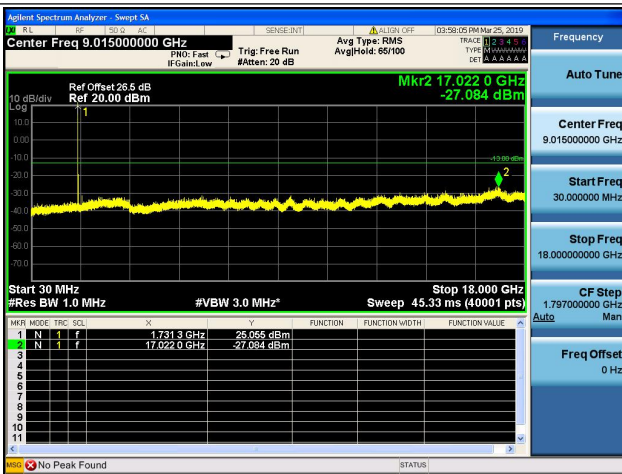

20MHz/QPSK/Mid CH

20MHz/16QAM/Mid CH

20MHz/QPSK/High CH

20MHz/16QAM/High CH

1.4MHz/64QAM/Low CH

1.4MHz/64QAM/Mid CH

1.4MHz/64QAM/High CH

3MHz/64QAM/Low CH

3MHz/64QAM/Mid CH

3MHz/64QAM/High CH

5MHz/64QAM/Low CH

5MHz/64QAM/Mid CH

5MHz/64QAM/High CH

10MHz/64QAM/Low CH

10MHz/64QAM/Mid CH

10MHz/64QAM/High CH