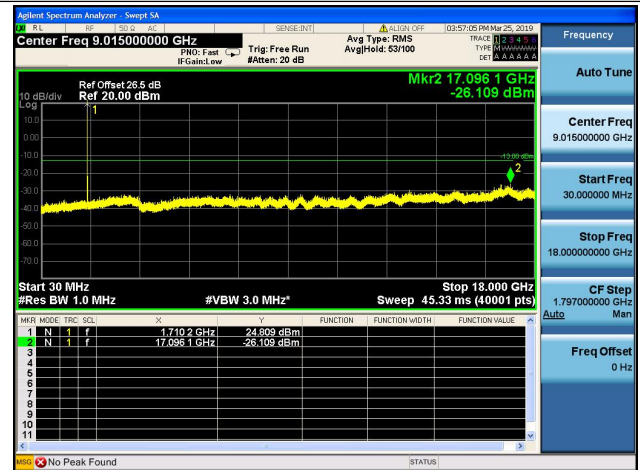

20MHz/QPSK/Mid CH

20MHz/16QAM/Mid CH

20MHz/QPSK/High CH

20MHz/16QAM/High CH

1.4MHz/64QAM/Low CH

1.4MHz/64QAM/Mid CH

1.4MHz/64QAM/High CH

3MHz/64QAM/Low CH

3MHz/64QAM/Mid CH

3MHz/64QAM/High CH

5MHz/64QAM/Low CH

5MHz/64QAM/Mid CH

5MHz/64QAM/High CH

10MHz/64QAM/Low CH

10MHz/64QAM/Mid CH

10MHz/64QAM/High CH