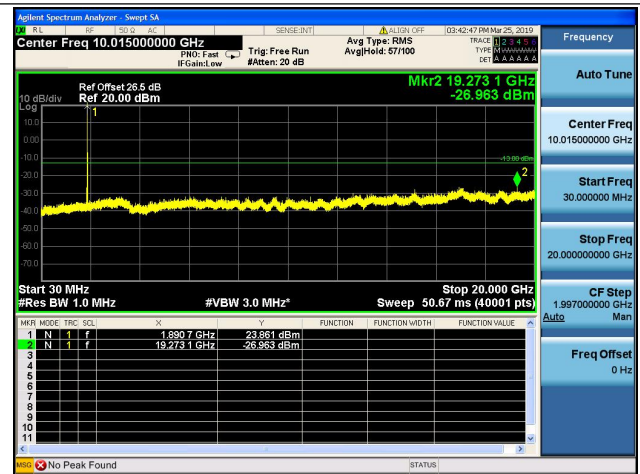

15MHz/64QAM/Low CH

15MHz/64QAM/Mid CH

15MHz/64QAM/High CH

20MHz/64QAM/Low CH

20MHz/64QAM/Mid CH

20MHz/64QAM/High CH

LTE Band 4 CSE

1.4MHz/QPSK/Low CH

1.4MHz/16QAM/Low CH

1.4MHz/QPSK/Mid CH

1.4MHz/16QAM/Mid CH

1.4MHz/QPSK/High CH

1.4MHz/16QAM/High CH

3MHz/QPSK/Low CH

3MHz/16QAM/Low CH

3MHz/QPSK/Mid CH