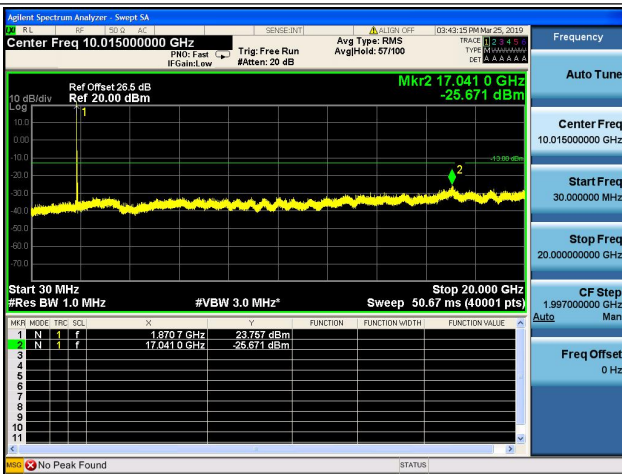

15MHz/64QAM/Low CH

15MHz/64QAM/Mid CH

15MHz/64QAM/High CH

20MHz/64QAM/Low CH

20MHz/64QAM/Mid CH

20MHz/64QAM/High CH

LTE Band 4 CSE

1.4MHz/QPSK/Low CH

1.4MHz/16QAM/Low CH

1.4MHz/QPSK/Mid CH

1.4MHz/16QAM/Mid CH

1.4MHz/QPSK/High CH

1.4MHz/16QAM/High CH

3MHz/QPSK/Low CH

3MHz/16QAM/Low CH

3MHz/QPSK/Mid CH