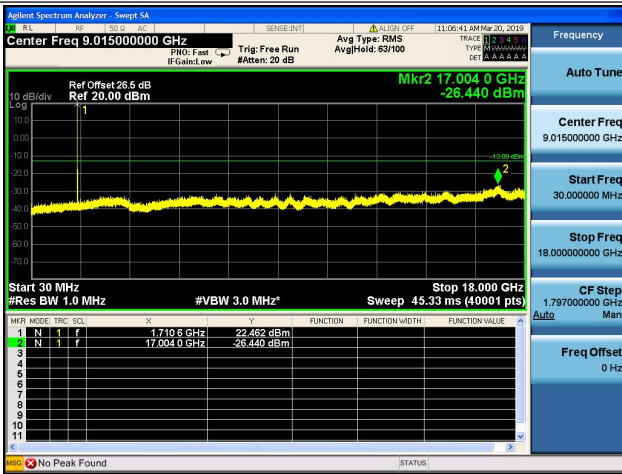

15MHz/64QAM/Low CH

15MHz/64QAM/Mid CH

15MHz/64QAM/High CH

20MHz/64QAM/Low CH

20MHz/64QAM/Mid CH

20MHz/64QAM/High CH

LTE Band 4 CSE

1.4MHz/QPSK/Low CH

1.4MHz/16QAM/Low CH

1.4MHz/QPSK/Mid CH

1.4MHz/16QAM/Mid CH

1.4MHz/QPSK/High CH

1.4MHz/16QAM/High CH

3MHz/QPSK/Low CH

3MHz/16QAM/Low CH

3MHz/QPSK/Mid CH