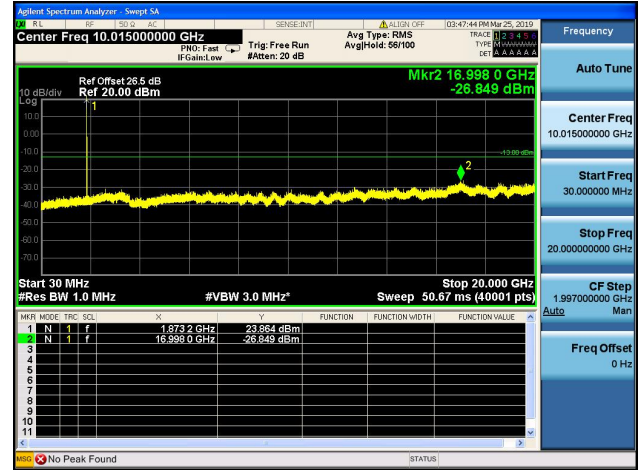

15MHz/64QAM/Low CH

15MHz/64QAM/Mid CH

15MHz/64QAM/High CH

20MHz/64QAM/Low CH

20MHz/64QAM/Mid CH

20MHz/64QAM/High CH

LTE Band 4 CSE

1.4MHz/QPSK/Low CH

1.4MHz/16QAM/Low CH

1.4MHz/QPSK/Mid CH

1.4MHz/16QAM/Mid CH

1.4MHz/QPSK/High CH

1.4MHz/16QAM/High CH

3MHz/QPSK/Low CH

3MHz/16QAM/Low CH

3MHz/QPSK/Mid CH