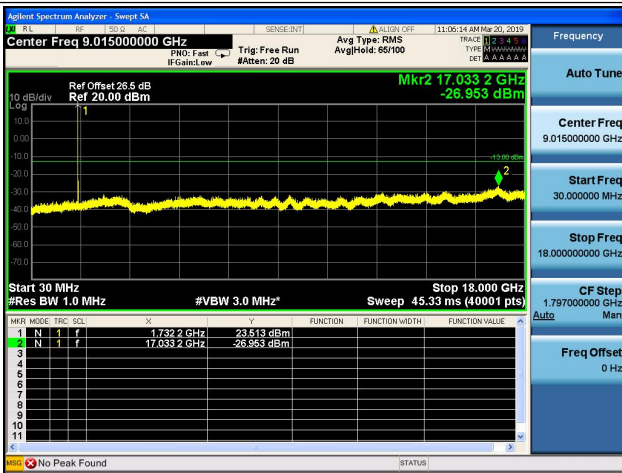

15MHz/64QAM/Low CH

15MHz/64QAM/Mid CH

15MHz/64QAM/High CH

20MHz/64QAM/Low CH

20MHz/64QAM/Mid CH

20MHz/64QAM/High CH

LTE Band 4 CSE

1.4MHz/QPSK/Low CH

1.4MHz/16QAM/Low CH

1.4MHz/QPSK/Mid CH

1.4MHz/16QAM/Mid CH

1.4MHz/QPSK/High CH

1.4MHz/16QAM/High CH

3MHz/QPSK/Low CH

3MHz/16QAM/Low CH

3MHz/QPSK/Mid CH