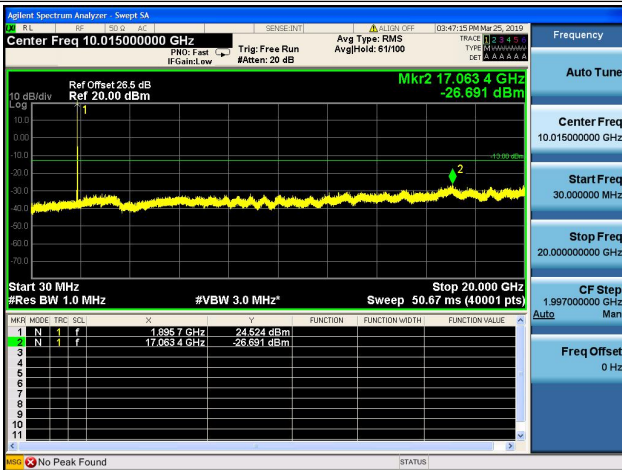

15MHz/64QAM/Low CH

15MHz/64QAM/Mid CH

15MHz/64QAM/High CH

20MHz/64QAM/Low CH

20MHz/64QAM/Mid CH

20MHz/64QAM/High CH

LTE Band 4 CSE

1.4MHz/QPSK/Low CH

1.4MHz/16QAM/Low CH

1.4MHz/QPSK/Mid CH

1.4MHz/16QAM/Mid CH

1.4MHz/QPSK/High CH

1.4MHz/16QAM/High CH

3MHz/QPSK/Low CH

3MHz/16QAM/Low CH

3MHz/QPSK/Mid CH