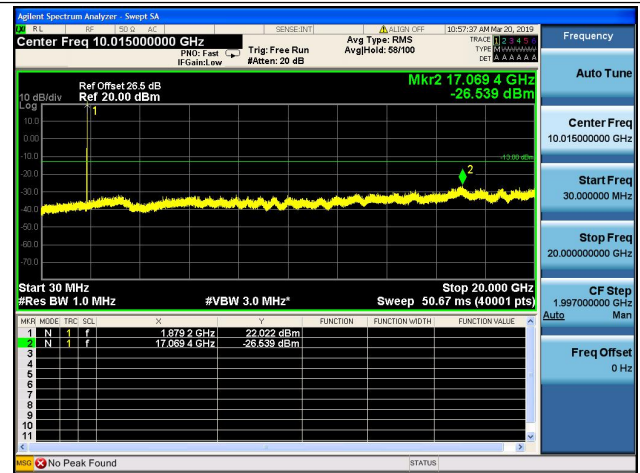

15MHz/64QAM/Low CH

15MHz/64QAM/Mid CH

15MHz/64QAM/High CH

20MHz/64QAM/Low CH

20MHz/64QAM/Mid CH

20MHz/64QAM/High CH

LTE Band 4 CSE

1.4MHz/QPSK/Low CH

1.4MHz/16QAM/Low CH

1.4MHz/QPSK/Mid CH

1.4MHz/16QAM/Mid CH

1.4MHz/QPSK/High CH

1.4MHz/16QAM/High CH

3MHz/QPSK/Low CH

3MHz/16QAM/Low CH

3MHz/QPSK/Mid CH