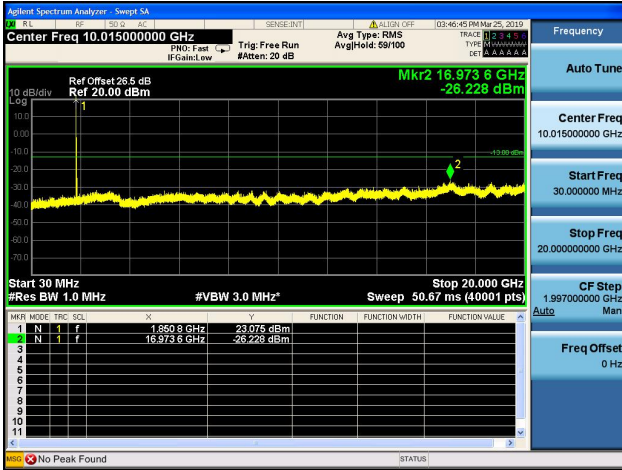

15MHz/64QAM/Low CH

15MHz/64QAM/Mid CH

15MHz/64QAM/High CH

20MHz/64QAM/Low CH

20MHz/64QAM/Mid CH

20MHz/64QAM/High CH

LTE Band 4 CSE

1.4MHz/QPSK/Low CH

1.4MHz/16QAM/Low CH

1.4MHz/QPSK/Mid CH

1.4MHz/16QAM/Mid CH

1.4MHz/QPSK/High CH

1.4MHz/16QAM/High CH

3MHz/QPSK/Low CH

3MHz/16QAM/Low CH

3MHz/QPSK/Mid CH