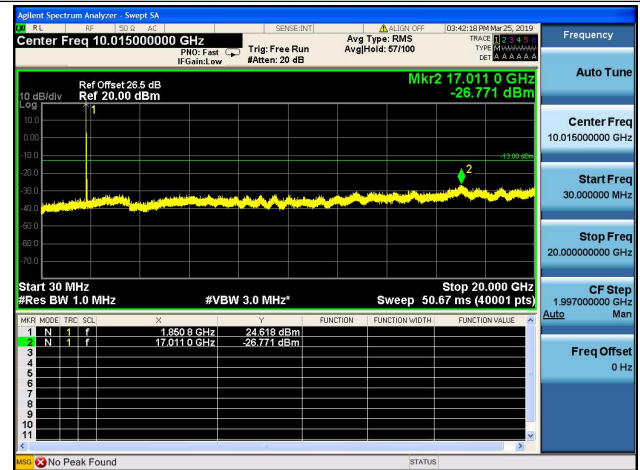

15MHz/64QAM/Low CH

15MHz/64QAM/Mid CH

15MHz/64QAM/High CH

20MHz/64QAM/Low CH

20MHz/64QAM/Mid CH

20MHz/64QAM/High CH

LTE Band 4 CSE

1.4MHz/QPSK/Low CH

1.4MHz/16QAM/Low CH

1.4MHz/QPSK/Mid CH

1.4MHz/16QAM/Mid CH

1.4MHz/QPSK/High CH

1.4MHz/16QAM/High CH

3MHz/QPSK/Low CH

3MHz/16QAM/Low CH

3MHz/QPSK/Mid CH