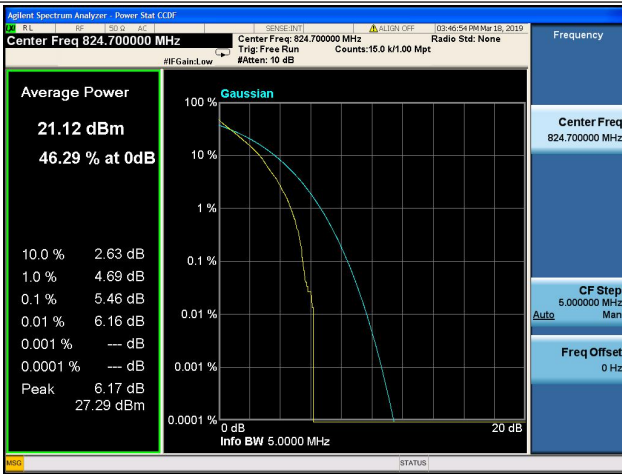

15MHz/64QAM/Low CH

15MHz/64QAM/Mid CH

15MHz/64QAM/High CH

20MHz/64QAM/Low CH

20MHz/64QAM/Mid CH

20MHz/64QAM/High CH

LTE Band 5, BW: 1.4MHz			
Channel	Frequency (MHz)	Peak to Average Ratio(dB)	
		QPSK	16QAM
20407	824.7	5.59	6.52
20525	836.5	4.85	5.86
20643	848.3	5.4	6.33
LTE Band 5, BW: 3MHz			
Channel	Frequency (MHz)	Peak to Average Ratio(dB)	
		QPSK	16QAM
20415	825.5	5.48	6.36
20525	836.5	5.04	5.78
20635	847.5	5.36	6.18
LTE Band 5, BW: 5MHz			
Channel	Frequency (MHz)	Peak to Average Ratio(dB)	
		QPSK	16QAM
20425	826.5	5.61	6.22
20525	836.5	6.51	5.84
20625	846.5	6.2	5.52
LTE Band 5, BW: 10MHz			
Channel	Frequency (MHz)	Peak to Average Ratio(dB)	
		QPSK	16QAM
20450	829.0	5.94	6.67
20525	836.5	5.97	6.6
20600	844.0	6.0	6.88

LTE Band 5, BW: 1.4MHz			
Channel	Frequency (MHz)	Peak to Average Ratio(dB)	
		64QAM	
20407	824.7	6.46	
20525	836.5	5.82	
20643	848.3	6.09	
LTE Band 5, BW: 3MHz			
Channel	Frequency (MHz)	Peak to Average Ratio(dB)	
		64QAM	
20415	825.5	6.4	
20525	836.5	5.76	
20635	847.5	6.16	

LTE Band 5, BW: 5MHz			
Channel	Frequency (MHz)	Peak to Average Ratio(dB)	
		64QAM	
20425	826.5	6.4	
20525	836.5	5.91	
20625	846.5	6.13	

LTE Band 5, BW: 10MHz			
Channel	Frequency (MHz)	Peak to Average Ratio(dB)	
		64QAM	
20450	829.0	6.22	
20525	836.5	5.79	
20600	844.0	6.18	

LTE Band 5 Peak to Average Ratio

1.4MHz/QPSK/Low CH

1.4MHz/16QAM/Low CH

1.4MHz/QPSK/Mid CH

1.4MHz/16QAM/Mid CH

1.4MHz/QPSK/High CH

1.4MHz/16QAM/High CH

3MHz/QPSK/Low CH