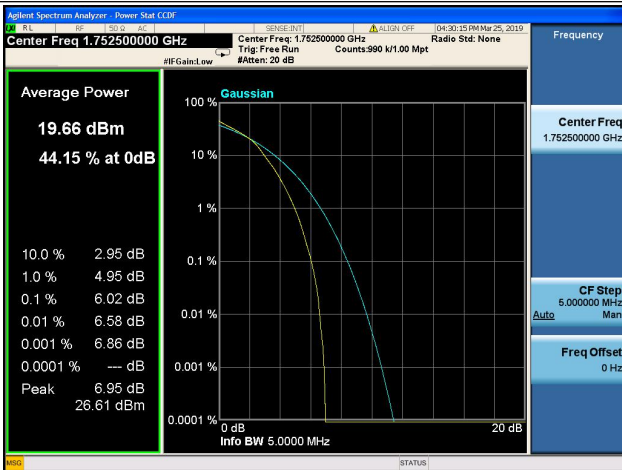

3MHz/64QAM/Mid CH

3MHz/64QAM/High CH

5MHz/64QAM/Low CH

5MHz/64QAM/Mid CH

5MHz/64QAM/High CH

10MHz/64QAM/Low CH

10MHz/64QAM/Mid CH

10MHz/64QAM/High CH

15MHz/64QAM/Low CH

15MHz/64QAM/Mid CH

15MHz/64QAM/High CH

20MHz/64QAM/Low CH

20MHz/64QAM/Mid CH

20MHz/64QAM/High CH

LTE Band 5, BW: 1.4MHz			
Channel	Frequency (MHz)	Peak to Average Ratio(dB)	
		QPSK	16QAM
20407	824.7	5.59	6.52
20525	836.5	4.85	5.86
20643	848.3	5.4	6.33
LTE Band 5, BW: 3MHz			
Channel	Frequency (MHz)	Peak to Average Ratio(dB)	
		QPSK	16QAM
20415	825.5	5.48	6.36
20525	836.5	5.04	5.78
20635	847.5	5.36	6.18
LTE Band 5, BW: 5MHz			
Channel	Frequency (MHz)	Peak to Average Ratio(dB)	
		QPSK	16QAM
20425	826.5	5.61	6.22
20525	836.5	6.51	5.84
20625	846.5	6.2	5.52
LTE Band 5, BW: 10MHz			
Channel	Frequency (MHz)	Peak to Average Ratio(dB)	
		QPSK	16QAM
20450	829.0	5.94	6.67
20525	836.5	5.97	6.6
20600	844.0	6.0	6.88

LTE Band 5, BW: 1.4MHz			
Channel	Frequency (MHz)	Peak to Average Ratio(dB)	
		64QAM	
20407	824.7	6.46	
20525	836.5	5.82	
20643	848.3	6.09	
LTE Band 5, BW: 3MHz			
Channel	Frequency (MHz)	Peak to Average Ratio(dB)	
		64QAM	
20415	825.5	6.4	
20525	836.5	5.76	
20635	847.5	6.16	