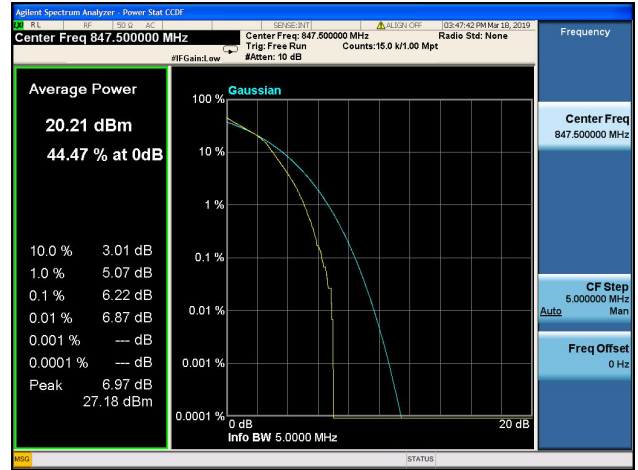

LTE Band 5, BW: 5MHz			
Channel	Frequency (MHz)	Peak to Average Ratio(dB)	
		64QAM	
20425	826.5	6.4	
20525	836.5	5.91	
20625	846.5	6.13	

LTE Band 5, BW: 10MHz			
Channel	Frequency (MHz)	Peak to Average Ratio(dB)	
		64QAM	
20450	829.0	6.22	
20525	836.5	5.79	
20600	844.0	6.18	

LTE Band 5 Peak to Average Ratio

1.4MHz/QPSK/Low CH

1.4MHz/16QAM/Low CH

1.4MHz/QPSK/Mid CH

1.4MHz/16QAM/Mid CH

1.4MHz/QPSK/High CH

1.4MHz/16QAM/High CH

3MHz/QPSK/Low CH

3MHz/16QAM/Low CH

3MHz/QPSK/Mid CH

3MHz/16QAM/Mid CH

3MHz/QPSK/High CH

3MHz/16QAM/High CH