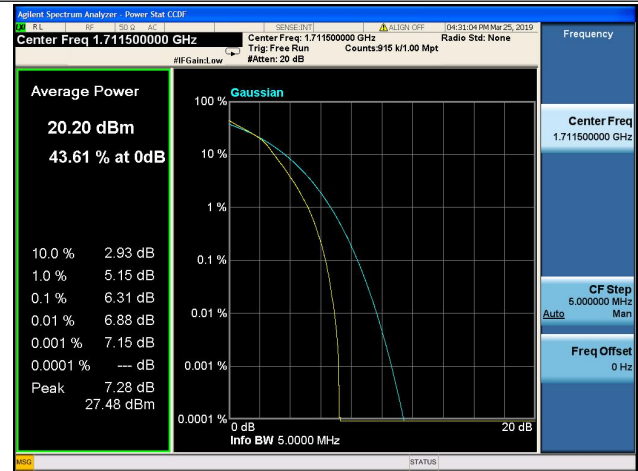

20MHz/QPSK/Mid CH

20MHz/16QAM/Mid CH

20MHz/QPSK/High CH

20MHz/16QAM/High CH

1.4MHz/64QAM/Low CH

1.4MHz/64QAM/Mid CH

1.4MHz/64QAM/High CH

3MHz/64QAM/Low CH

3MHz/64QAM/Mid CH

3MHz/64QAM/High CH

5MHz/64QAM/Low CH

5MHz/64QAM/Mid CH

5MHz/64QAM/High CH

10MHz/64QAM/Low CH

10MHz/64QAM/Mid CH

10MHz/64QAM/High CH

15MHz/64QAM/Low CH

15MHz/64QAM/Mid CH

15MHz/64QAM/High CH

20MHz/64QAM/Low CH

20MHz/64QAM/Mid CH

20MHz/64QAM/High CH

LTE Band 5, BW: 1.4MHz			
Channel	Frequency (MHz)	Peak to Average Ratio(dB)	
		QPSK	16QAM
20407	824.7	5.59	6.52
20525	836.5	4.85	5.86
20643	848.3	5.4	6.33
LTE Band 5, BW: 3MHz			
Channel	Frequency (MHz)	Peak to Average Ratio(dB)	
		QPSK	16QAM
20415	825.5	5.48	6.36
20525	836.5	5.04	5.78
20635	847.5	5.36	6.18
LTE Band 5, BW: 5MHz			
Channel	Frequency (MHz)	Peak to Average Ratio(dB)	
		QPSK	16QAM
20425	826.5	5.61	6.22
20525	836.5	6.51	5.84
20625	846.5	6.2	5.52
LTE Band 5, BW: 10MHz			
Channel	Frequency (MHz)	Peak to Average Ratio(dB)	
		QPSK	16QAM
20450	829.0	5.94	6.67
20525	836.5	5.97	6.6
20600	844.0	6.0	6.88