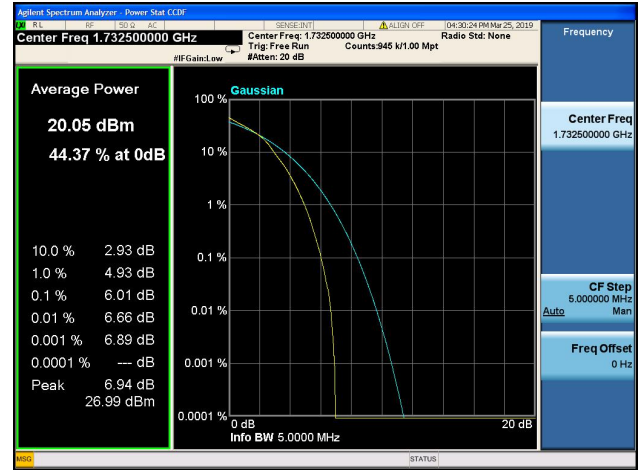

3MHz/64QAM/Mid CH

3MHz/64QAM/High CH

5MHz/64QAM/Low CH

5MHz/64QAM/Mid CH

5MHz/64QAM/High CH

10MHz/64QAM/Low CH

10MHz/64QAM/Mid CH

10MHz/64QAM/High CH

15MHz/64QAM/Low CH

15MHz/64QAM/Mid CH

15MHz/64QAM/High CH

20MHz/64QAM/Low CH

20MHz/64QAM/Mid CH

20MHz/64QAM/High CH

LTE Band 5, BW: 1.4MHz			
Channel	Frequency (MHz)	Peak to Average Ratio(dB)	
		QPSK	16QAM
20407	824.7	5.59	6.52
20525	836.5	4.85	5.86
20643	848.3	5.4	6.33
LTE Band 5, BW: 3MHz			
Channel	Frequency (MHz)	Peak to Average Ratio(dB)	
		QPSK	16QAM
20415	825.5	5.48	6.36
20525	836.5	5.04	5.78
20635	847.5	5.36	6.18
LTE Band 5, BW: 5MHz			
Channel	Frequency (MHz)	Peak to Average Ratio(dB)	
		QPSK	16QAM
20425	826.5	5.61	6.22
20525	836.5	6.51	5.84
20625	846.5	6.2	5.52
LTE Band 5, BW: 10MHz			
Channel	Frequency (MHz)	Peak to Average Ratio(dB)	
		QPSK	16QAM
20450	829.0	5.94	6.67
20525	836.5	5.97	6.6
20600	844.0	6.0	6.88