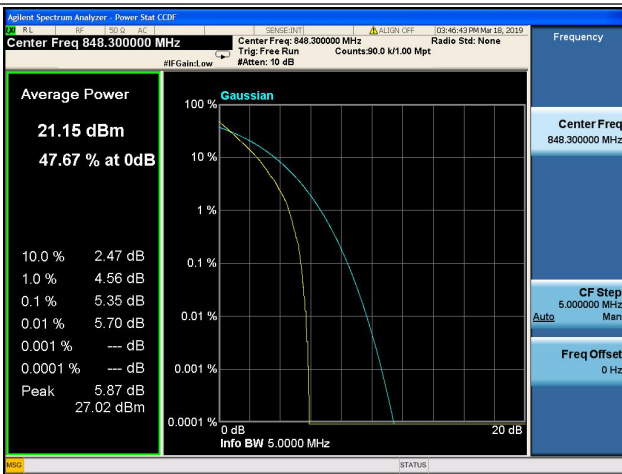

LTE Band 5, BW: 5MHz			
Channel	Frequency (MHz)	Peak to Average Ratio(dB)	
		64QAM	
20425	826.5	6.4	
20525	836.5	5.91	
20625	846.5	6.13	

LTE Band 5, BW: 10MHz			
Channel	Frequency (MHz)	Peak to Average Ratio(dB)	
		64QAM	
20450	829.0	6.22	
20525	836.5	5.79	
20600	844.0	6.18	

LTE Band 5 Peak to Average Ratio

1.4MHz/QPSK/Low CH

1.4MHz/16QAM/Low CH

1.4MHz/QPSK/Mid CH

1.4MHz/16QAM/Mid CH

1.4MHz/QPSK/High CH

1.4MHz/16QAM/High CH

3MHz/QPSK/Low CH