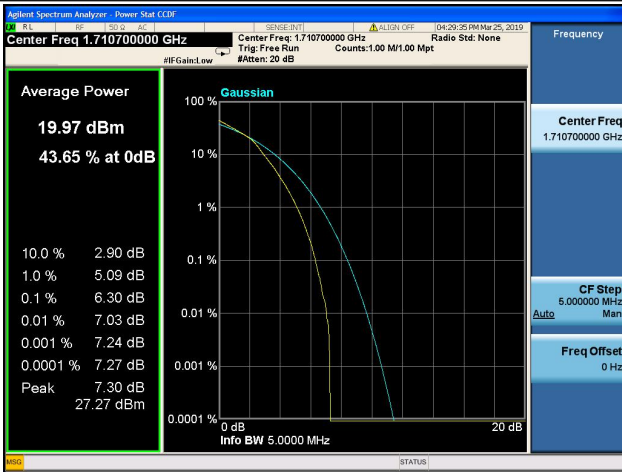

20MHz/QPSK/Mid CH

20MHz/16QAM/Mid CH

20MHz/QPSK/High CH

20MHz/16QAM/High CH

1.4MHz/64QAM/Low CH

1.4MHz/64QAM/Mid CH

1.4MHz/64QAM/High CH

3MHz/64QAM/Low CH

3MHz/64QAM/Mid CH

3MHz/64QAM/High CH

5MHz/64QAM/Low CH

5MHz/64QAM/Mid CH

5MHz/64QAM/High CH

10MHz/64QAM/Low CH

10MHz/64QAM/Mid CH

10MHz/64QAM/High CH

15MHz/64QAM/Low CH

15MHz/64QAM/Mid CH

15MHz/64QAM/High CH

20MHz/64QAM/Low CH

20MHz/64QAM/Mid CH

20MHz/64QAM/High CH

LTE Band 5, BW: 1.4MHz			
Channel	Frequency (MHz)	Peak to Average Ratio(dB)	
		QPSK	16QAM
20407	824.7	5.59	6.52
20525	836.5	4.85	5.86
20643	848.3	5.4	6.33
LTE Band 5, BW: 3MHz			
Channel	Frequency (MHz)	Peak to Average Ratio(dB)	
		QPSK	16QAM
20415	825.5	5.48	6.36
20525	836.5	5.04	5.78
20635	847.5	5.36	6.18
LTE Band 5, BW: 5MHz			
Channel	Frequency (MHz)	Peak to Average Ratio(dB)	
		QPSK	16QAM
20425	826.5	5.61	6.22
20525	836.5	6.51	5.84
20625	846.5	6.2	5.52
LTE Band 5, BW: 10MHz			
Channel	Frequency (MHz)	Peak to Average Ratio(dB)	
		QPSK	16QAM
20450	829.0	5.94	6.67
20525	836.5	5.97	6.6
20600	844.0	6.0	6.88