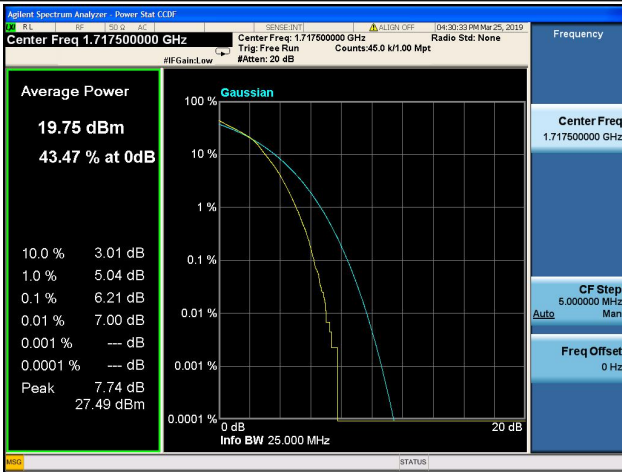

3MHz/64QAM/Mid CH

3MHz/64QAM/High CH

5MHz/64QAM/Low CH

5MHz/64QAM/Mid CH

5MHz/64QAM/High CH

10MHz/64QAM/Low CH

10MHz/64QAM/Mid CH

10MHz/64QAM/High CH

15MHz/64QAM/Low CH

15MHz/64QAM/Mid CH

15MHz/64QAM/High CH

20MHz/64QAM/Low CH

20MHz/64QAM/Mid CH

20MHz/64QAM/High CH

LTE Band 5, BW: 1.4MHz			
Channel	Frequency (MHz)	Peak to Average Ratio(dB)	
		QPSK	16QAM
20407	824.7	5.59	6.52
20525	836.5	4.85	5.86
20643	848.3	5.4	6.33
LTE Band 5, BW: 3MHz			
Channel	Frequency (MHz)	Peak to Average Ratio(dB)	
		QPSK	16QAM
20415	825.5	5.48	6.36
20525	836.5	5.04	5.78
20635	847.5	5.36	6.18
LTE Band 5, BW: 5MHz			
Channel	Frequency (MHz)	Peak to Average Ratio(dB)	
		QPSK	16QAM
20425	826.5	5.61	6.22
20525	836.5	6.51	5.84
20625	846.5	6.2	5.52
LTE Band 5, BW: 10MHz			
Channel	Frequency (MHz)	Peak to Average Ratio(dB)	
		QPSK	16QAM
20450	829.0	5.94	6.67
20525	836.5	5.97	6.6
20600	844.0	6.0	6.88