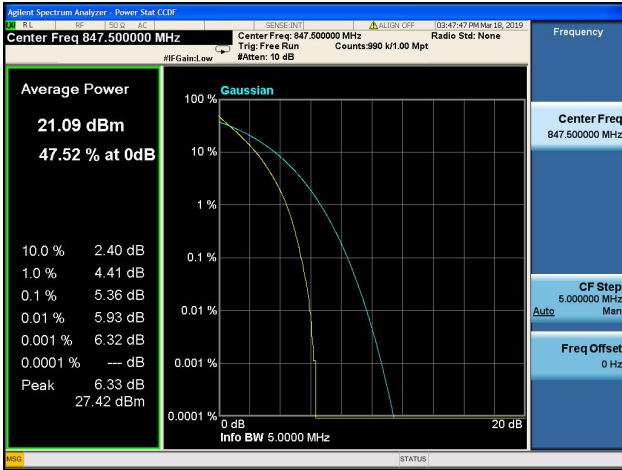

LTE Band 5, BW: 5MHz			
Channel	Frequency (MHz)	Peak to Average Ratio(dB)	
		64QAM	
20425	826.5	6.4	
20525	836.5	5.91	
20625	846.5	6.13	

LTE Band 5, BW: 10MHz			
Channel	Frequency (MHz)	Peak to Average Ratio(dB)	
		64QAM	
20450	829.0	6.22	
20525	836.5	5.79	
20600	844.0	6.18	

LTE Band 5 Peak to Average Ratio

1.4MHz/QPSK/Low CH

1.4MHz/16QAM/Low CH

1.4MHz/QPSK/Mid CH

1.4MHz/16QAM/Mid CH

1.4MHz/QPSK/High CH

1.4MHz/16QAM/High CH

3MHz/QPSK/Low CH

3MHz/16QAM/Low CH

3MHz/QPSK/Mid CH

3MHz/16QAM/Mid CH

3MHz/QPSK/High CH

3MHz/16QAM/High CH