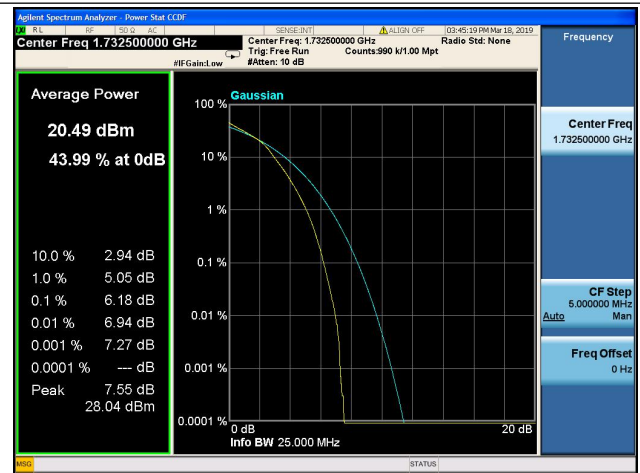

15MHz/QPSK/Low CH

15MHz/16QAM/Low CH

15MHz/QPSK/Mid CH

15MHz/16QAM/Mid CH

15MHz/QPSK/High CH

15MHz/16QAM/High CH

20MHz/QPSK/Low CH

20MHz/16QAM/Low CH

20MHz/QPSK/Mid CH

20MHz/16QAM/Mid CH

20MHz/QPSK/High CH

20MHz/16QAM/High CH

1.4MHz/64QAM/Low CH

1.4MHz/64QAM/Mid CH

1.4MHz/64QAM/High CH

3MHz/64QAM/Low CH