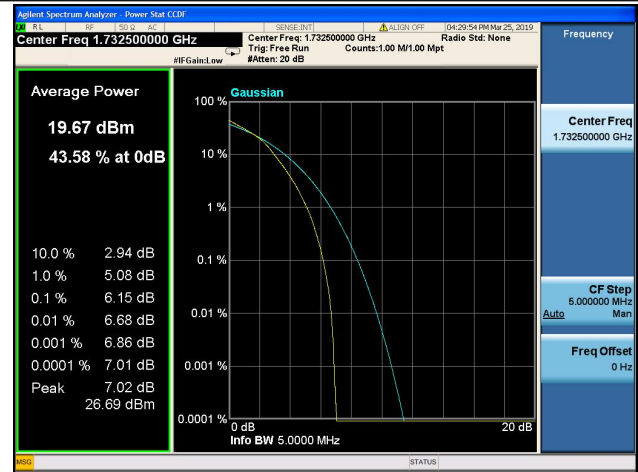

20MHz/QPSK/Mid CH

20MHz/16QAM/Mid CH

20MHz/QPSK/High CH

20MHz/16QAM/High CH

1.4MHz/64QAM/Low CH

1.4MHz/64QAM/Mid CH

1.4MHz/64QAM/High CH

3MHz/64QAM/Low CH

3MHz/64QAM/Mid CH

3MHz/64QAM/High CH

5MHz/64QAM/Low CH

5MHz/64QAM/Mid CH

5MHz/64QAM/High CH

10MHz/64QAM/Low CH

10MHz/64QAM/Mid CH

10MHz/64QAM/High CH

15MHz/64QAM/Low CH

15MHz/64QAM/Mid CH

15MHz/64QAM/High CH

20MHz/64QAM/Low CH

20MHz/64QAM/Mid CH

20MHz/64QAM/High CH

LTE Band 5, BW: 1.4MHz			
Channel	Frequency (MHz)	Peak to Average Ratio(dB)	
		QPSK	16QAM
20407	824.7	5.59	6.52
20525	836.5	4.85	5.86
20643	848.3	5.4	6.33
LTE Band 5, BW: 3MHz			
Channel	Frequency (MHz)	Peak to Average Ratio(dB)	
		QPSK	16QAM
20415	825.5	5.48	6.36
20525	836.5	5.04	5.78
20635	847.5	5.36	6.18
LTE Band 5, BW: 5MHz			
Channel	Frequency (MHz)	Peak to Average Ratio(dB)	
		QPSK	16QAM
20425	826.5	5.61	6.22
20525	836.5	6.51	5.84
20625	846.5	6.2	5.52
LTE Band 5, BW: 10MHz			
Channel	Frequency (MHz)	Peak to Average Ratio(dB)	
		QPSK	16QAM
20450	829.0	5.94	6.67
20525	836.5	5.97	6.6
20600	844.0	6.0	6.88