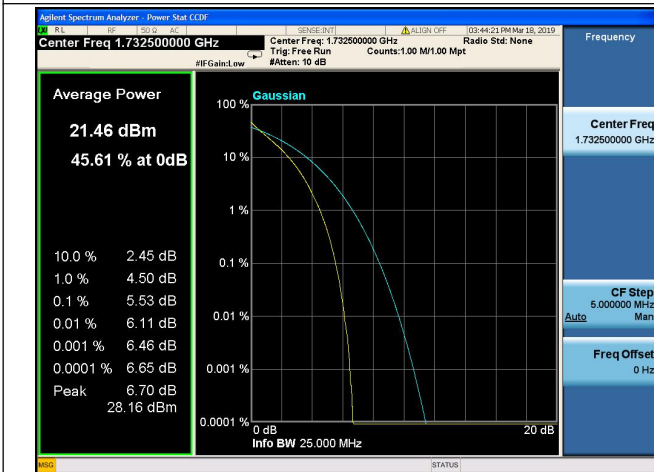

15MHz/QPSK/Low CH

15MHz/16QAM/Low CH

15MHz/QPSK/Mid CH

15MHz/16QAM/Mid CH

15MHz/QPSK/High CH

15MHz/16QAM/High CH

20MHz/QPSK/Low CH

20MHz/16QAM/Low CH

20MHz/QPSK/Mid CH

20MHz/16QAM/Mid CH

20MHz/QPSK/High CH

20MHz/16QAM/High CH

1.4MHz/64QAM/Low CH

1.4MHz/64QAM/Mid CH

1.4MHz/64QAM/High CH

3MHz/64QAM/Low CH