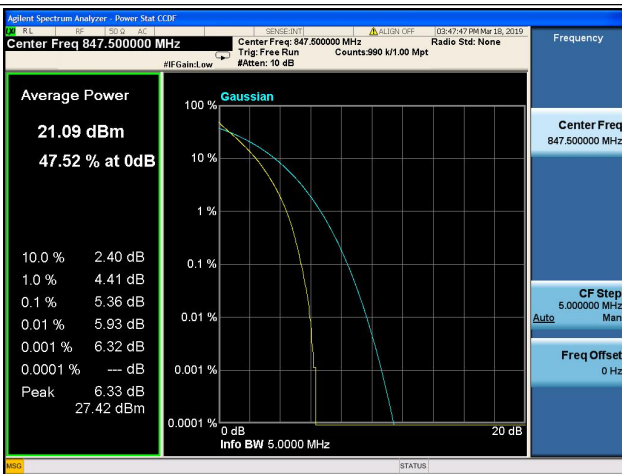

LTE Band 5 Peak to Average Ratio

1.4MHz/QPSK/Low CH

1.4MHz/16QAM/Low CH

1.4MHz/QPSK/Mid CH

1.4MHz/16QAM/Mid CH

1.4MHz/QPSK/High CH

1.4MHz/16QAM/High CH

3MHz/QPSK/Low CH

3MHz/16QAM/Low CH

3MHz/QPSK/Mid CH

3MHz/16QAM/Mid CH

3MHz/QPSK/High CH

3MHz/16QAM/High CH