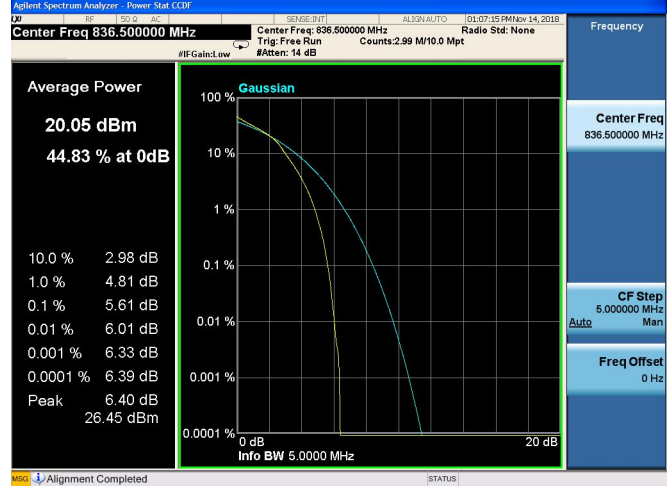

LTE Band 5, BW: 5MHz			
Channel	Frequency (MHz)	Peak to Average Ratio(dB)	
		64QAM	
20425	826.5	6.4	
20525	836.5	5.91	
20625	846.5	6.13	

LTE Band 5, BW: 10MHz			
Channel	Frequency (MHz)	Peak to Average Ratio(dB)	
		64QAM	
20450	829.0	6.22	
20525	836.5	5.79	
20600	844.0	6.18	

LTE Band 5 Peak to Average Ratio

1.4MHz/QPSK/Low CH

1.4MHz/16QAM/Low CH

1.4MHz/QPSK/Mid CH

1.4MHz/16QAM/Mid CH

1.4MHz/QPSK/High CH

1.4MHz/16QAM/High CH

3MHz/QPSK/Low CH

3MHz/16QAM/Low CH

3MHz/QPSK/Mid CH

3MHz/16QAM/Mid CH

3MHz/QPSK/High CH

3MHz/16QAM/High CH