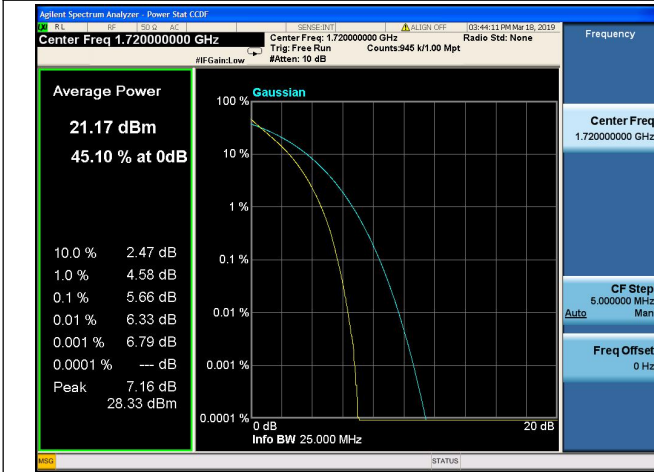

15MHz/QPSK/Low CH

15MHz/16QAM/Low CH

15MHz/QPSK/Mid CH

15MHz/16QAM/Mid CH

15MHz/QPSK/High CH

15MHz/16QAM/High CH

20MHz/QPSK/Low CH

20MHz/16QAM/Low CH

20MHz/QPSK/Mid CH

20MHz/16QAM/Mid CH

20MHz/QPSK/High CH

20MHz/16QAM/High CH

1.4MHz/64QAM/Low CH

1.4MHz/64QAM/Mid CH

1.4MHz/64QAM/High CH

3MHz/64QAM/Low CH