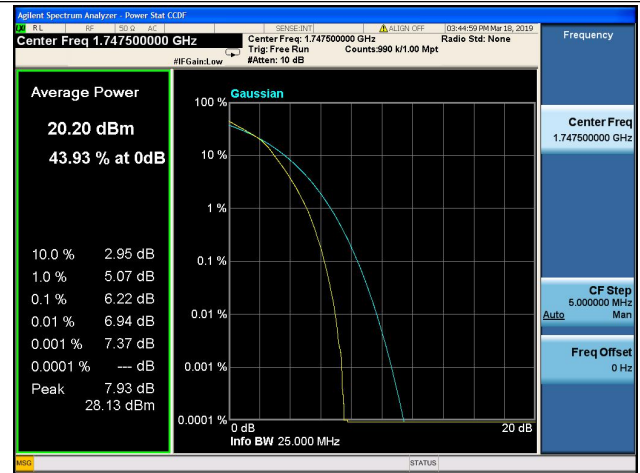

15MHz/QPSK/Low CH

15MHz/16QAM/Low CH

15MHz/QPSK/Mid CH

15MHz/16QAM/Mid CH

15MHz/QPSK/High CH

15MHz/16QAM/High CH

20MHz/QPSK/Low CH

20MHz/16QAM/Low CH

20MHz/QPSK/Mid CH

20MHz/16QAM/Mid CH

20MHz/QPSK/High CH

20MHz/16QAM/High CH

1.4MHz/64QAM/Low CH

1.4MHz/64QAM/Mid CH

1.4MHz/64QAM/High CH

3MHz/64QAM/Low CH