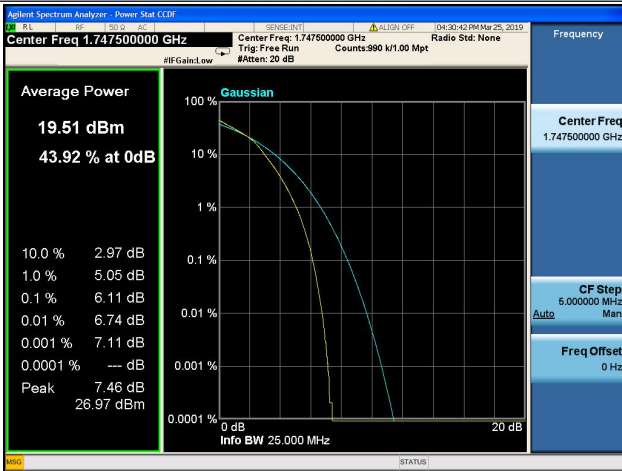

3MHz/64QAM/Mid CH

3MHz/64QAM/High CH

5MHz/64QAM/Low CH

5MHz/64QAM/Mid CH

5MHz/64QAM/High CH

10MHz/64QAM/Low CH

10MHz/64QAM/Mid CH

10MHz/64QAM/High CH

15MHz/64QAM/Low CH

15MHz/64QAM/Mid CH

15MHz/64QAM/High CH

20MHz/64QAM/Low CH

20MHz/64QAM/Mid CH

20MHz/64QAM/High CH

LTE Band 5, BW: 1.4MHz			
Channel	Frequency (MHz)	Peak to Average Ratio(dB)	
		QPSK	16QAM
20407	824.7	5.59	6.52
20525	836.5	4.85	5.86
20643	848.3	5.4	6.33
LTE Band 5, BW: 3MHz			
Channel	Frequency (MHz)	Peak to Average Ratio(dB)	
		QPSK	16QAM
20415	825.5	5.48	6.36
20525	836.5	5.04	5.78
20635	847.5	5.36	6.18
LTE Band 5, BW: 5MHz			
Channel	Frequency (MHz)	Peak to Average Ratio(dB)	
		QPSK	16QAM
20425	826.5	5.61	6.22
20525	836.5	6.51	5.84
20625	846.5	6.2	5.52
LTE Band 5, BW: 10MHz			
Channel	Frequency (MHz)	Peak to Average Ratio(dB)	
		QPSK	16QAM
20450	829.0	5.94	6.67
20525	836.5	5.97	6.6
20600	844.0	6.0	6.88

LTE Band 5, BW: 1.4MHz			
Channel	Frequency (MHz)	Peak to Average Ratio(dB)	
		64QAM	
20407	824.7	6.46	
20525	836.5	5.82	
20643	848.3	6.09	
LTE Band 5, BW: 3MHz			
Channel	Frequency (MHz)	Peak to Average Ratio(dB)	
		64QAM	
20415	825.5	6.4	
20525	836.5	5.76	
20635	847.5	6.16	