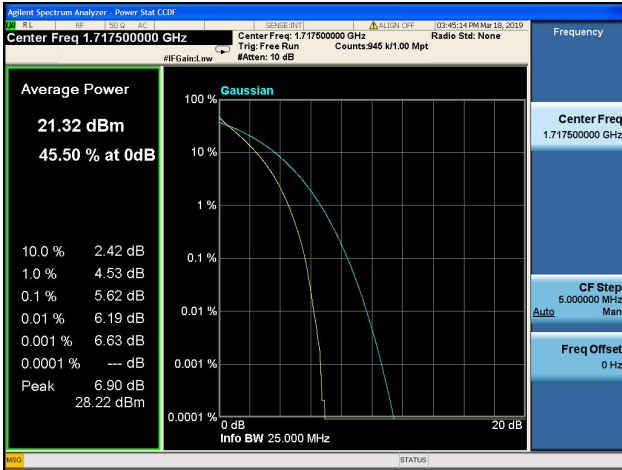

15MHz/QPSK/Low CH

15MHz/16QAM/Low CH

15MHz/QPSK/Mid CH

15MHz/16QAM/Mid CH

15MHz/QPSK/High CH

15MHz/16QAM/High CH

20MHz/QPSK/Low CH

20MHz/16QAM/Low CH

20MHz/QPSK/Mid CH

20MHz/16QAM/Mid CH

20MHz/QPSK/High CH

20MHz/16QAM/High CH

1.4MHz/64QAM/Low CH

1.4MHz/64QAM/Mid CH

1.4MHz/64QAM/High CH

3MHz/64QAM/Low CH