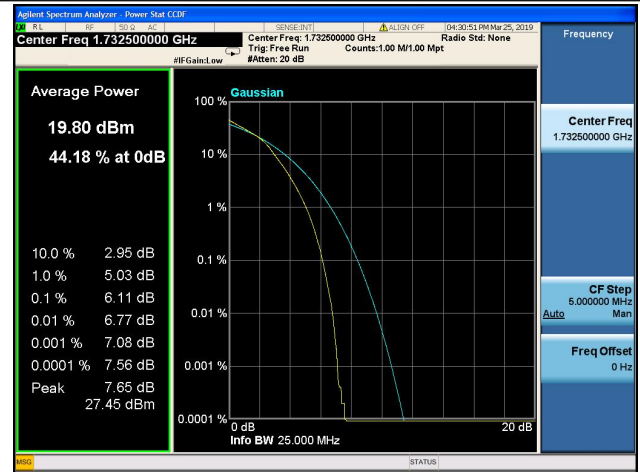

3MHz/64QAM/Mid CH

3MHz/64QAM/High CH

5MHz/64QAM/Low CH

5MHz/64QAM/Mid CH

5MHz/64QAM/High CH

10MHz/64QAM/Low CH

10MHz/64QAM/Mid CH

10MHz/64QAM/High CH

15MHz/64QAM/Low CH

15MHz/64QAM/Mid CH

15MHz/64QAM/High CH

20MHz/64QAM/Low CH

20MHz/64QAM/Mid CH

20MHz/64QAM/High CH

LTE Band 5, BW: 1.4MHz			
Channel	Frequency (MHz)	Peak to Average Ratio(dB)	
		QPSK	16QAM
20407	824.7	5.59	6.52
20525	836.5	4.85	5.86
20643	848.3	5.4	6.33
LTE Band 5, BW: 3MHz			
Channel	Frequency (MHz)	Peak to Average Ratio(dB)	
		QPSK	16QAM
20415	825.5	5.48	6.36
20525	836.5	5.04	5.78
20635	847.5	5.36	6.18
LTE Band 5, BW: 5MHz			
Channel	Frequency (MHz)	Peak to Average Ratio(dB)	
		QPSK	16QAM
20425	826.5	5.61	6.22
20525	836.5	6.51	5.84
20625	846.5	6.2	5.52
LTE Band 5, BW: 10MHz			
Channel	Frequency (MHz)	Peak to Average Ratio(dB)	
		QPSK	16QAM
20450	829.0	5.94	6.67
20525	836.5	5.97	6.6
20600	844.0	6.0	6.88