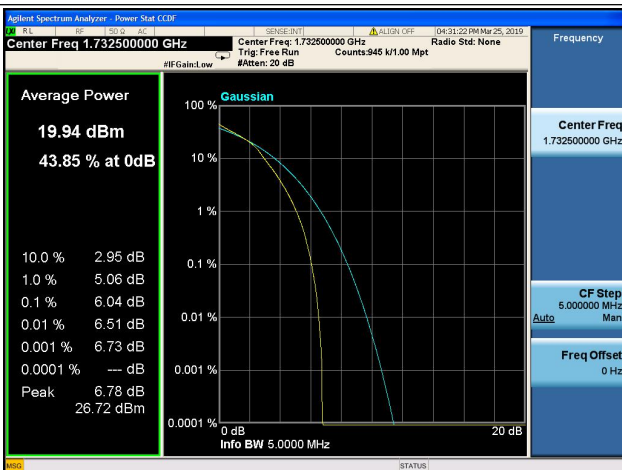

20MHz/QPSK/Mid CH

20MHz/16QAM/Mid CH

20MHz/QPSK/High CH

20MHz/16QAM/High CH

1.4MHz/64QAM/Low CH

1.4MHz/64QAM/Mid CH

1.4MHz/64QAM/High CH

3MHz/64QAM/Low CH

3MHz/64QAM/Mid CH

3MHz/64QAM/High CH

5MHz/64QAM/Low CH

5MHz/64QAM/Mid CH

5MHz/64QAM/High CH

10MHz/64QAM/Low CH

10MHz/64QAM/Mid CH

10MHz/64QAM/High CH

15MHz/64QAM/Low CH

15MHz/64QAM/Mid CH

15MHz/64QAM/High CH

20MHz/64QAM/Low CH

20MHz/64QAM/Mid CH

20MHz/64QAM/High CH

LTE Band 5, BW: 1.4MHz			
Channel	Frequency (MHz)	Peak to Average Ratio(dB)	
		QPSK	16QAM
20407	824.7	5.59	6.52
20525	836.5	4.85	5.86
20643	848.3	5.4	6.33
LTE Band 5, BW: 3MHz			
Channel	Frequency (MHz)	Peak to Average Ratio(dB)	
		QPSK	16QAM
20415	825.5	5.48	6.36
20525	836.5	5.04	5.78
20635	847.5	5.36	6.18
LTE Band 5, BW: 5MHz			
Channel	Frequency (MHz)	Peak to Average Ratio(dB)	
		QPSK	16QAM
20425	826.5	5.61	6.22
20525	836.5	6.51	5.84
20625	846.5	6.2	5.52
LTE Band 5, BW: 10MHz			
Channel	Frequency (MHz)	Peak to Average Ratio(dB)	
		QPSK	16QAM
20450	829.0	5.94	6.67
20525	836.5	5.97	6.6
20600	844.0	6.0	6.88