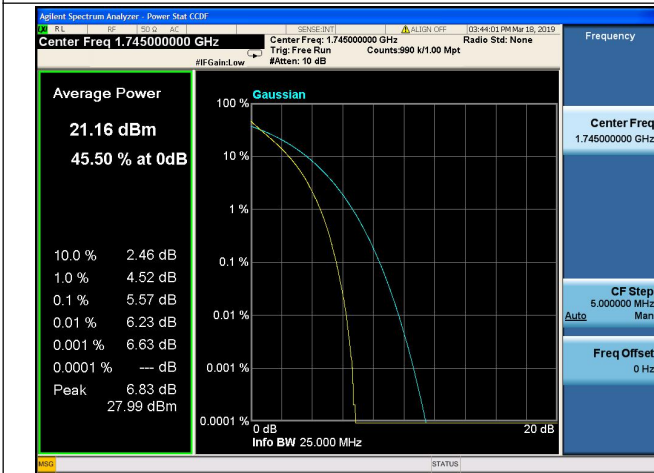

15MHz/QPSK/Low CH

15MHz/16QAM/Low CH

15MHz/QPSK/Mid CH

15MHz/16QAM/Mid CH

15MHz/QPSK/High CH

15MHz/16QAM/High CH

20MHz/QPSK/Low CH

20MHz/16QAM/Low CH

20MHz/QPSK/Mid CH

20MHz/16QAM/Mid CH

20MHz/QPSK/High CH

20MHz/16QAM/High CH

1.4MHz/64QAM/Low CH

1.4MHz/64QAM/Mid CH

1.4MHz/64QAM/High CH

3MHz/64QAM/Low CH