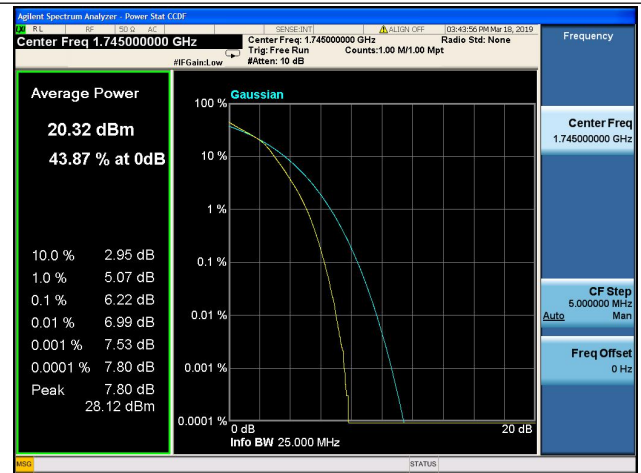

20MHz/QPSK/Mid CH

20MHz/16QAM/Mid CH

20MHz/QPSK/High CH

20MHz/16QAM/High CH

1.4MHz/64QAM/Low CH

1.4MHz/64QAM/Mid CH

1.4MHz/64QAM/High CH

3MHz/64QAM/Low CH

3MHz/64QAM/Mid CH

3MHz/64QAM/High CH

5MHz/64QAM/Low CH

5MHz/64QAM/Mid CH

5MHz/64QAM/High CH

10MHz/64QAM/Low CH

10MHz/64QAM/Mid CH

10MHz/64QAM/High CH