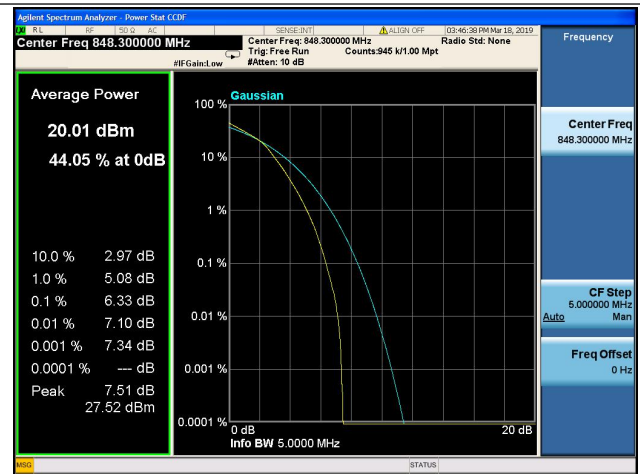

LTE Band 5, BW: 5MHz			
Channel	Frequency (MHz)	Peak to Average Ratio(dB)	
		64QAM	
20425	826.5	6.4	
20525	836.5	5.91	
20625	846.5	6.13	

LTE Band 5, BW: 10MHz			
Channel	Frequency (MHz)	Peak to Average Ratio(dB)	
		64QAM	
20450	829.0	6.22	
20525	836.5	5.79	
20600	844.0	6.18	

LTE Band 5 Peak to Average Ratio

1.4MHz/QPSK/Low CH

1.4MHz/16QAM/Low CH

1.4MHz/QPSK/Mid CH

1.4MHz/16QAM/Mid CH

1.4MHz/QPSK/High CH

1.4MHz/16QAM/High CH

3MHz/QPSK/Low CH