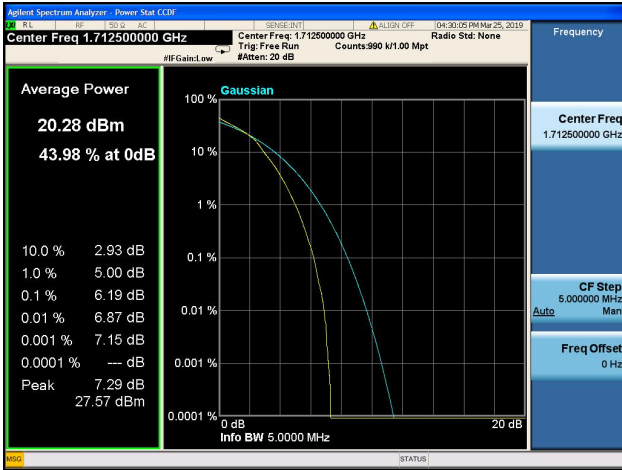

3MHz/64QAM/Mid CH

3MHz/64QAM/High CH

5MHz/64QAM/Low CH

5MHz/64QAM/Mid CH

5MHz/64QAM/High CH

10MHz/64QAM/Low CH

10MHz/64QAM/Mid CH

10MHz/64QAM/High CH

15MHz/64QAM/Low CH

15MHz/64QAM/Mid CH

15MHz/64QAM/High CH

20MHz/64QAM/Low CH

20MHz/64QAM/Mid CH

20MHz/64QAM/High CH

LTE Band 5, BW: 1.4MHz			
Channel	Frequency (MHz)	Peak to Average Ratio(dB)	
		QPSK	16QAM
20407	824.7	5.59	6.52
20525	836.5	4.85	5.86
20643	848.3	5.4	6.33
LTE Band 5, BW: 3MHz			
Channel	Frequency (MHz)	Peak to Average Ratio(dB)	
		QPSK	16QAM
20415	825.5	5.48	6.36
20525	836.5	5.04	5.78
20635	847.5	5.36	6.18
LTE Band 5, BW: 5MHz			
Channel	Frequency (MHz)	Peak to Average Ratio(dB)	
		QPSK	16QAM
20425	826.5	5.61	6.22
20525	836.5	6.51	5.84
20625	846.5	6.2	5.52
LTE Band 5, BW: 10MHz			
Channel	Frequency (MHz)	Peak to Average Ratio(dB)	
		QPSK	16QAM
20450	829.0	5.94	6.67
20525	836.5	5.97	6.6
20600	844.0	6.0	6.88

LTE Band 5, BW: 1.4MHz			
Channel	Frequency (MHz)	Peak to Average Ratio(dB)	
		64QAM	
20407	824.7	6.46	
20525	836.5	5.82	
20643	848.3	6.09	
LTE Band 5, BW: 3MHz			
Channel	Frequency (MHz)	Peak to Average Ratio(dB)	
		64QAM	
20415	825.5	6.4	
20525	836.5	5.76	
20635	847.5	6.16	