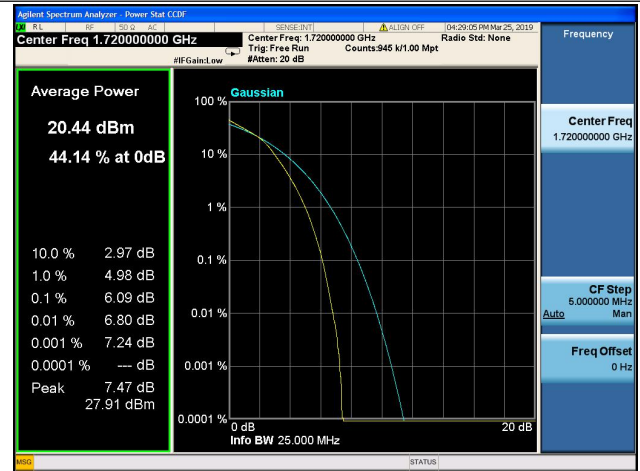

15MHz/64QAM/Low CH

15MHz/64QAM/Mid CH

15MHz/64QAM/High CH

20MHz/64QAM/Low CH

20MHz/64QAM/Mid CH

20MHz/64QAM/High CH

LTE Band 5, BW: 1.4MHz			
Channel	Frequency (MHz)	Peak to Average Ratio(dB)	
		QPSK	16QAM
20407	824.7	5.59	6.52
20525	836.5	4.85	5.86
20643	848.3	5.4	6.33
LTE Band 5, BW: 3MHz			
Channel	Frequency (MHz)	Peak to Average Ratio(dB)	
		QPSK	16QAM
20415	825.5	5.48	6.36
20525	836.5	5.04	5.78
20635	847.5	5.36	6.18
LTE Band 5, BW: 5MHz			
Channel	Frequency (MHz)	Peak to Average Ratio(dB)	
		QPSK	16QAM
20425	826.5	5.61	6.22
20525	836.5	6.51	5.84
20625	846.5	6.2	5.52
LTE Band 5, BW: 10MHz			
Channel	Frequency (MHz)	Peak to Average Ratio(dB)	
		QPSK	16QAM
20450	829.0	5.94	6.67
20525	836.5	5.97	6.6
20600	844.0	6.0	6.88

LTE Band 5, BW: 1.4MHz			
Channel	Frequency (MHz)	Peak to Average Ratio(dB)	
		64QAM	
20407	824.7	6.46	
20525	836.5	5.82	
20643	848.3	6.09	
LTE Band 5, BW: 3MHz			
Channel	Frequency (MHz)	Peak to Average Ratio(dB)	
		64QAM	
20415	825.5	6.4	
20525	836.5	5.76	
20635	847.5	6.16	