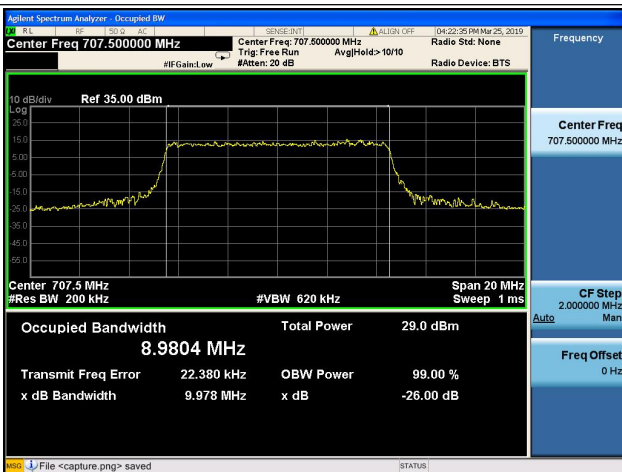

5MHz/64QAM/Low CH

5MHz/64QAM/Mid CH

5MHz/64QAM/High CH

10MHz/64QAM/Low CH

10MHz/64QAM/Mid CH

10MHz/64QAM/High CH

LTE Band 17, BW: 5MHz					
Channel	Frequency (MHz)	QPSK		16QAM	
		99% Bandwidth (MHz)	26dB Bandwidth (MHz)	99% Bandwidth (MHz)	26dB Bandwidth (MHz)
23755	706.5	4.51	5.42	4.51	5.43
23790	710.0	4.52	5.34	4.52	5.33
23825	713.5	4.52	5.51	4.52	5.45

LTE Band 17, BW: 10MHz					
Channel	Frequency (MHz)	QPSK		16QAM	
		99% Bandwidth (MHz)	26dB Bandwidth (MHz)	99% Bandwidth (MHz)	26dB Bandwidth (MHz)
23780	709.0	9.04	10.25	9.0	9.97
23790	710.0	9.04	10.24	8.98	10.02
23800	711.0	9.04	10.13	9.0	10.1