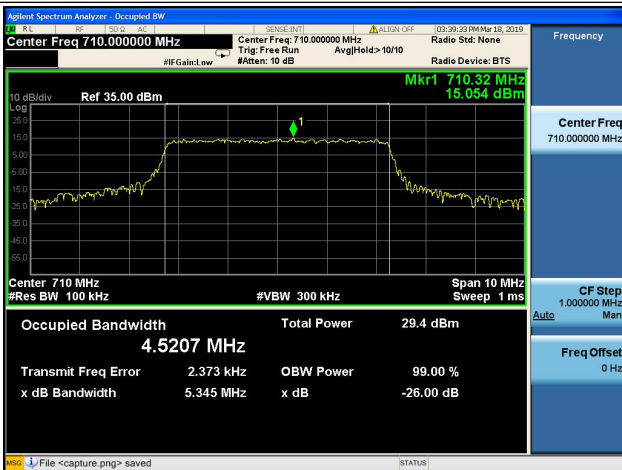

LTE Band 17, BW: 5MHz					
Channel	Frequency (MHz)	64QAM			
		99% Bandwidth (MHz)	26dB Bandwidth (MHz)		
23755	706.5	4.51	5.4		
23790	710.0	4.52	5.27		
23825	713.5	4.51	5.28		

LTE Band 17, BW: 10MHz					
Channel	Frequency (MHz)	64QAM			
		99% Bandwidth (MHz)	26dB Bandwidth (MHz)		
23780	709.0	9.0	10.09		
23790	710.0	9.0	10.08		
23800	711.0	8.96	9.57		

LTE Band 17 99%&26dB Bandwidth

5MHz/QPSK/Low CH

5MHz/16QAM/Low CH

5MHz/QPSK/Mid CH

5MHz/16QAM/Mid CH

5MHz/QPSK/High CH

5MHz/16QAM/High CH