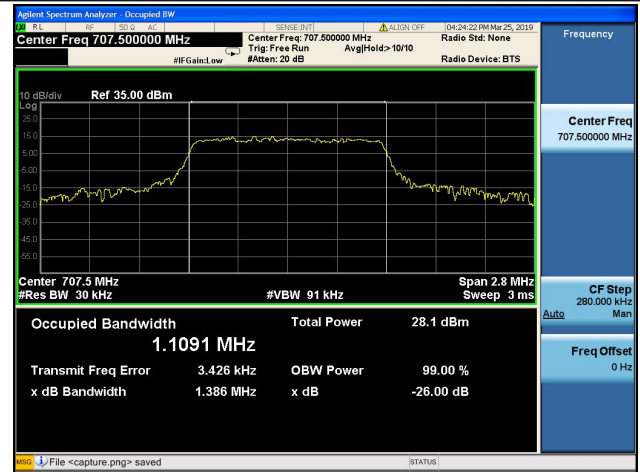

10MHz/QPSK/High CH

10MHz/16QAM/High CH

1.4MHz/64QAM/Low CH

1.4MHz/64QAM/Mid CH

1.4MHz/64QAM/High CH

3MHz/64QAM/Low CH

3MHz/64QAM/Mid CH

3MHz/64QAM/High CH

5MHz/64QAM/Low CH

5MHz/64QAM/Mid CH

5MHz/64QAM/High CH

10MHz/64QAM/Low CH

10MHz/64QAM/Mid CH

10MHz/64QAM/High CH

LTE Band 17, BW: 5MHz					
Channel	Frequency (MHz)	QPSK		16QAM	
		99% Bandwidth (MHz)	26dB Bandwidth (MHz)	99% Bandwidth (MHz)	26dB Bandwidth (MHz)
23755	706.5	4.51	5.42	4.51	5.43
23790	710.0	4.52	5.34	4.52	5.33
23825	713.5	4.52	5.51	4.52	5.45