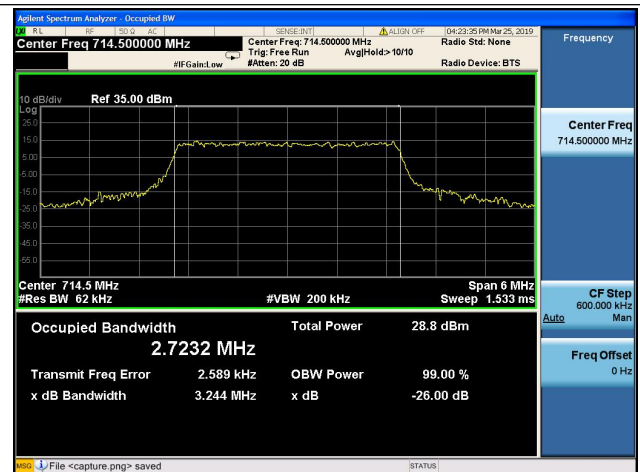

10MHz/QPSK/High CH

10MHz/16QAM/High CH

1.4MHz/64QAM/Low CH

1.4MHz/64QAM/Mid CH

1.4MHz/64QAM/High CH

3MHz/64QAM/Low CH

3MHz/64QAM/Mid CH

3MHz/64QAM/High CH

5MHz/64QAM/Low CH

5MHz/64QAM/Mid CH

5MHz/64QAM/High CH

10MHz/64QAM/Low CH

10MHz/64QAM/Mid CH

10MHz/64QAM/High CH

LTE Band 17, BW: 5MHz					
Channel	Frequency (MHz)	QPSK		16QAM	
		99% Bandwidth (MHz)	26dB Bandwidth (MHz)	99% Bandwidth (MHz)	26dB Bandwidth (MHz)
23755	706.5	4.51	5.42	4.51	5.43
23790	710.0	4.52	5.34	4.52	5.33
23825	713.5	4.52	5.51	4.52	5.45