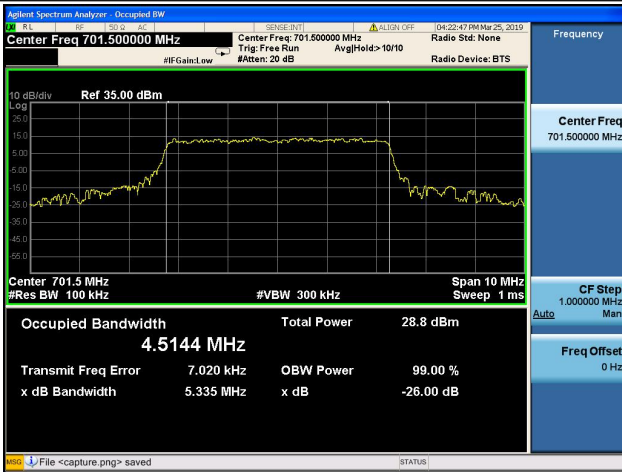

10MHz/QPSK/High CH

10MHz/16QAM/High CH

1.4MHz/64QAM/Low CH

1.4MHz/64QAM/Mid CH

1.4MHz/64QAM/High CH

3MHz/64QAM/Low CH

3MHz/64QAM/Mid CH

3MHz/64QAM/High CH

5MHz/64QAM/Low CH

5MHz/64QAM/Mid CH

5MHz/64QAM/High CH

10MHz/64QAM/Low CH

10MHz/64QAM/Mid CH

10MHz/64QAM/High CH

LTE Band 17, BW: 5MHz					
Channel	Frequency (MHz)	QPSK		16QAM	
		99% Bandwidth (MHz)	26dB Bandwidth (MHz)	99% Bandwidth (MHz)	26dB Bandwidth (MHz)
23755	706.5	4.51	5.42	4.51	5.43
23790	710.0	4.52	5.34	4.52	5.33
23825	713.5	4.52	5.51	4.52	5.45

LTE Band 17, BW: 10MHz					
Channel	Frequency (MHz)	QPSK		16QAM	
		99% Bandwidth (MHz)	26dB Bandwidth (MHz)	99% Bandwidth (MHz)	26dB Bandwidth (MHz)
23780	709.0	9.04	10.25	9.0	9.97
23790	710.0	9.04	10.24	8.98	10.02
23800	711.0	9.04	10.13	9.0	10.1