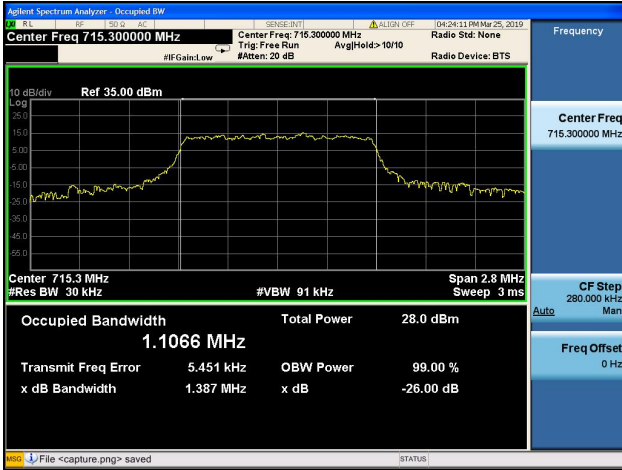

10MHz/QPSK/High CH

10MHz/16QAM/High CH

1.4MHz/64QAM/Low CH

1.4MHz/64QAM/Mid CH

1.4MHz/64QAM/High CH

3MHz/64QAM/Low CH

3MHz/64QAM/Mid CH

3MHz/64QAM/High CH

5MHz/64QAM/Low CH

5MHz/64QAM/Mid CH

5MHz/64QAM/High CH

10MHz/64QAM/Low CH

10MHz/64QAM/Mid CH

10MHz/64QAM/High CH

LTE Band 17, BW: 5MHz					
Channel	Frequency (MHz)	QPSK		16QAM	
		99% Bandwidth (MHz)	26dB Bandwidth (MHz)	99% Bandwidth (MHz)	26dB Bandwidth (MHz)
23755	706.5	4.51	5.42	4.51	5.43
23790	710.0	4.52	5.34	4.52	5.33
23825	713.5	4.52	5.51	4.52	5.45

LTE Band 17, BW: 10MHz					
Channel	Frequency (MHz)	QPSK		16QAM	
		99% Bandwidth (MHz)	26dB Bandwidth (MHz)	99% Bandwidth (MHz)	26dB Bandwidth (MHz)
23780	709.0	9.04	10.25	9.0	9.97
23790	710.0	9.04	10.24	8.98	10.02
23800	711.0	9.04	10.13	9.0	10.1