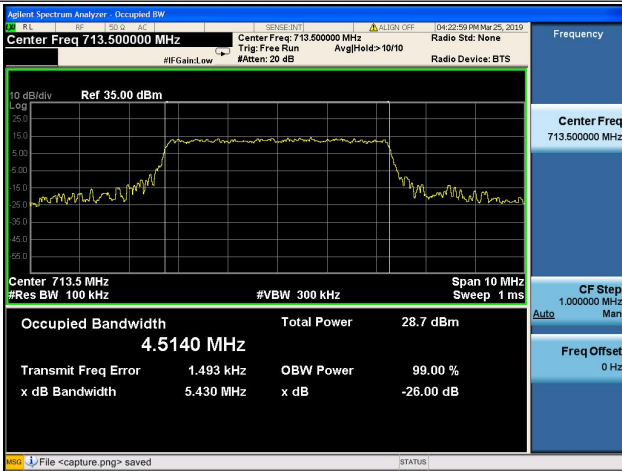

10MHz/QPSK/High CH

10MHz/16QAM/High CH

1.4MHz/64QAM/Low CH

1.4MHz/64QAM/Mid CH

1.4MHz/64QAM/High CH

3MHz/64QAM/Low CH

3MHz/64QAM/Mid CH

3MHz/64QAM/High CH

5MHz/64QAM/Low CH

5MHz/64QAM/Mid CH

5MHz/64QAM/High CH

10MHz/64QAM/Low CH

10MHz/64QAM/Mid CH

10MHz/64QAM/High CH

LTE Band 17, BW: 5MHz					
Channel	Frequency (MHz)	QPSK		16QAM	
		99% Bandwidth (MHz)	26dB Bandwidth (MHz)	99% Bandwidth (MHz)	26dB Bandwidth (MHz)
23755	706.5	4.51	5.42	4.51	5.43
23790	710.0	4.52	5.34	4.52	5.33
23825	713.5	4.52	5.51	4.52	5.45