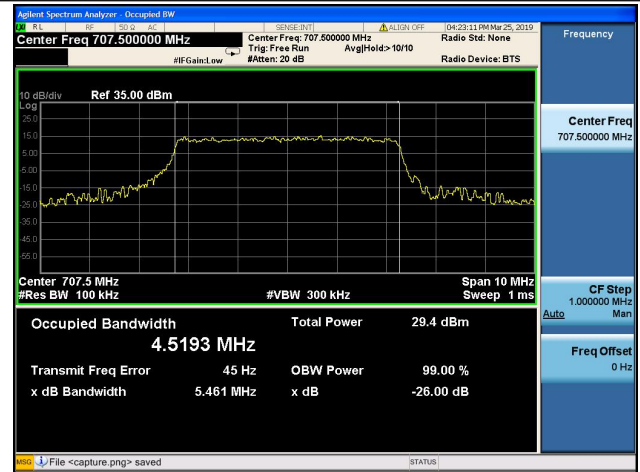

10MHz/QPSK/High CH

10MHz/16QAM/High CH

1.4MHz/64QAM/Low CH

1.4MHz/64QAM/Mid CH

1.4MHz/64QAM/High CH

3MHz/64QAM/Low CH

3MHz/64QAM/Mid CH

3MHz/64QAM/High CH

5MHz/64QAM/Low CH

5MHz/64QAM/Mid CH

5MHz/64QAM/High CH

10MHz/64QAM/Low CH

10MHz/64QAM/Mid CH

10MHz/64QAM/High CH

LTE Band 17, BW: 5MHz					
Channel	Frequency (MHz)	QPSK		16QAM	
		99% Bandwidth (MHz)	26dB Bandwidth (MHz)	99% Bandwidth (MHz)	26dB Bandwidth (MHz)
23755	706.5	4.51	5.42	4.51	5.43
23790	710.0	4.52	5.34	4.52	5.33
23825	713.5	4.52	5.51	4.52	5.45