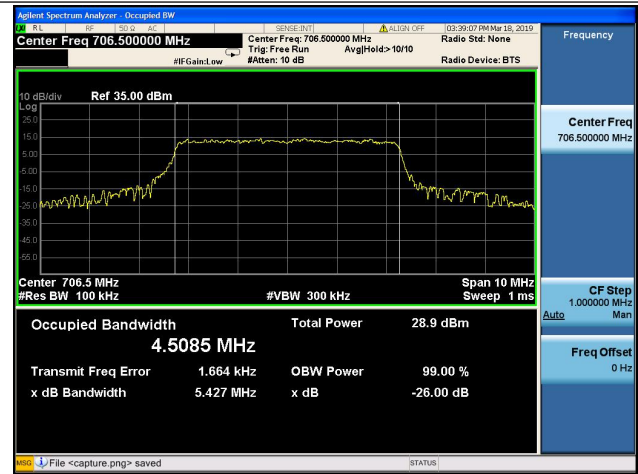

LTE Band 17, BW: 10MHz					
Channel	Frequency (MHz)	QPSK		16QAM	
		99% Bandwidth (MHz)	26dB Bandwidth (MHz)	99% Bandwidth (MHz)	26dB Bandwidth (MHz)
23780	709.0	9.04	10.25	9.0	9.97
23790	710.0	9.04	10.24	8.98	10.02
23800	711.0	9.04	10.13	9.0	10.1

LTE Band 17, BW: 5MHz					
Channel	Frequency (MHz)	64QAM			
		99% Bandwidth (MHz)	26dB Bandwidth (MHz)		
23755	706.5	4.51	5.4		
23790	710.0	4.52	5.27		
23825	713.5	4.51	5.28		

LTE Band 17, BW: 10MHz					
Channel	Frequency (MHz)	64QAM			
		99% Bandwidth (MHz)	26dB Bandwidth (MHz)		
23780	709.0	9.0	10.09		
23790	710.0	9.0	10.08		
23800	711.0	8.96	9.57		

LTE Band 17 99%&26dB Bandwidth

5MHz/QPSK/Low CH

5MHz/16QAM/Low CH

5MHz/QPSK/Mid CH

5MHz/16QAM/Mid CH

5MHz/QPSK/High CH

5MHz/16QAM/High CH