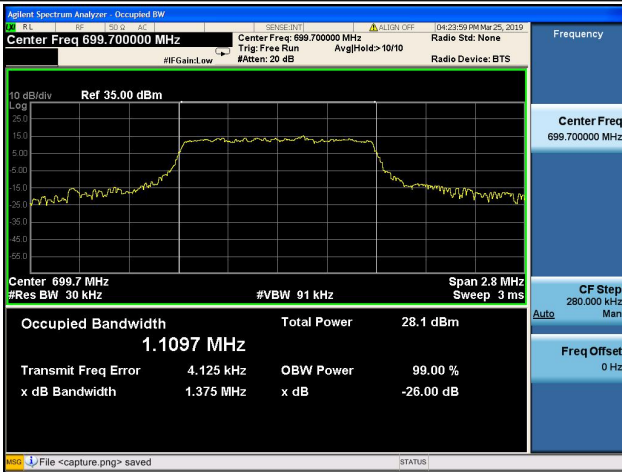

10MHz/QPSK/High CH

10MHz/16QAM/High CH

1.4MHz/64QAM/Low CH

1.4MHz/64QAM/Mid CH

1.4MHz/64QAM/High CH

3MHz/64QAM/Low CH

3MHz/64QAM/Mid CH

3MHz/64QAM/High CH

5MHz/64QAM/Low CH

5MHz/64QAM/Mid CH

5MHz/64QAM/High CH

10MHz/64QAM/Low CH

10MHz/64QAM/Mid CH

10MHz/64QAM/High CH

LTE Band 17, BW: 5MHz					
Channel	Frequency (MHz)	QPSK		16QAM	
		99% Bandwidth (MHz)	26dB Bandwidth (MHz)	99% Bandwidth (MHz)	26dB Bandwidth (MHz)
23755	706.5	4.51	5.42	4.51	5.43
23790	710.0	4.52	5.34	4.52	5.33
23825	713.5	4.52	5.51	4.52	5.45

LTE Band 17, BW: 10MHz					
Channel	Frequency (MHz)	QPSK		16QAM	
		99% Bandwidth (MHz)	26dB Bandwidth (MHz)	99% Bandwidth (MHz)	26dB Bandwidth (MHz)
23780	709.0	9.04	10.25	9.0	9.97
23790	710.0	9.04	10.24	8.98	10.02
23800	711.0	9.04	10.13	9.0	10.1