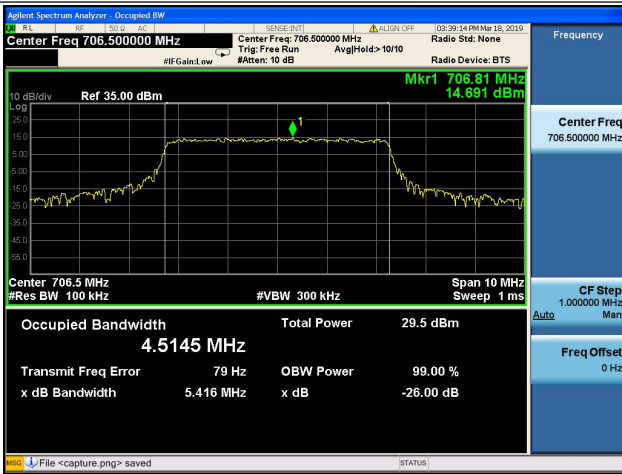

LTE Band 17 99%&26dB Bandwidth

5MHz/QPSK/Low CH