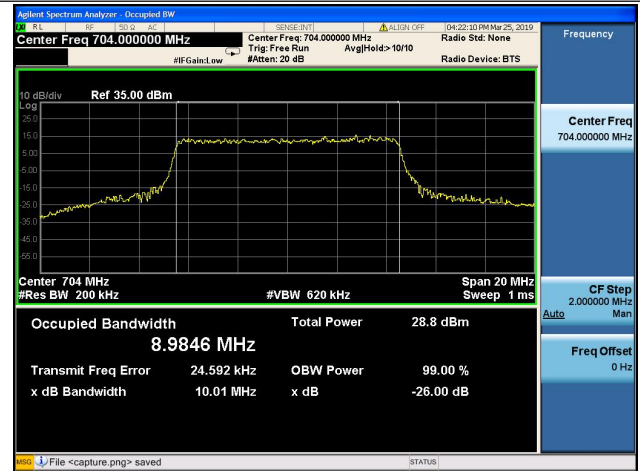

5MHz/64QAM/Low CH

5MHz/64QAM/Mid CH

5MHz/64QAM/High CH

10MHz/64QAM/Low CH

10MHz/64QAM/Mid CH

10MHz/64QAM/High CH

LTE Band 17, BW: 5MHz					
Channel	Frequency (MHz)	QPSK		16QAM	
		99% Bandwidth (MHz)	26dB Bandwidth (MHz)	99% Bandwidth (MHz)	26dB Bandwidth (MHz)
23755	706.5	4.51	5.42	4.51	5.43
23790	710.0	4.52	5.34	4.52	5.33
23825	713.5	4.52	5.51	4.52	5.45

LTE Band 17, BW: 10MHz					
Channel	Frequency (MHz)	QPSK		16QAM	
		99% Bandwidth (MHz)	26dB Bandwidth (MHz)	99% Bandwidth (MHz)	26dB Bandwidth (MHz)
23780	709.0	9.04	10.25	9.0	9.97
23790	710.0	9.04	10.24	8.98	10.02
23800	711.0	9.04	10.13	9.0	10.1