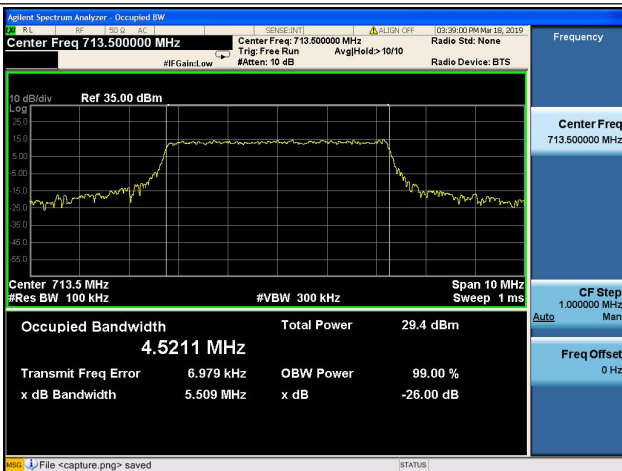

LTE Band 17 99%&26dB Bandwidth

5MHz/QPSK/Low CH

5MHz/16QAM/Low CH

5MHz/QPSK/Mid CH

5MHz/16QAM/Mid CH

5MHz/QPSK/High CH

5MHz/16QAM/High CH