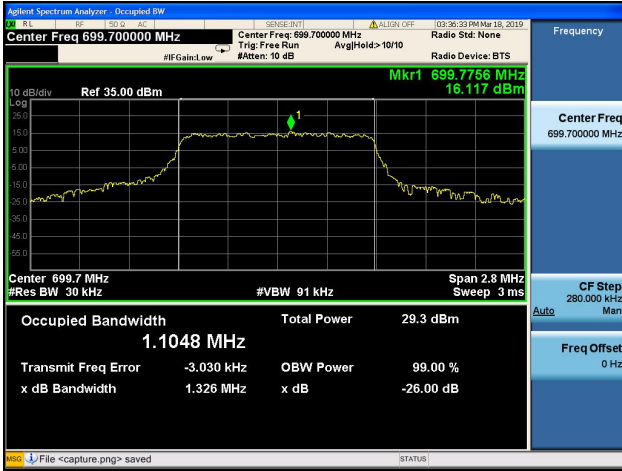

LTE Band 12 99%&26dB Bandwidth

1.4MHz/QPSK/Low CH