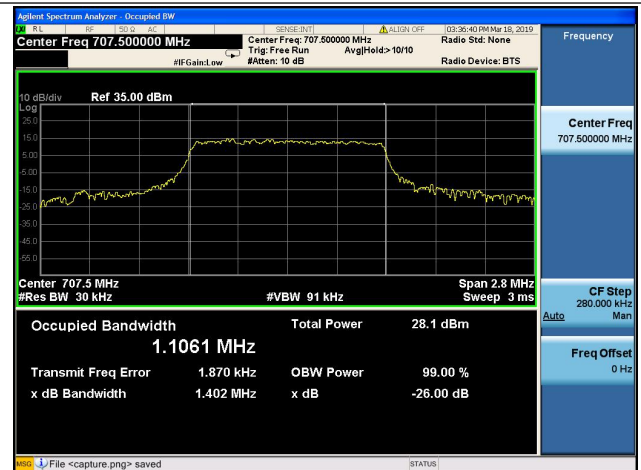

<b>LTE Band 12, BW: 1.4MHz</b>					
Channel	Frequency (MHz)	64QAM			
		99% Bandwidth (MHz)	26dB Bandwidth (MHz)		
23017	699.7	1.11	1.38		
23095	707.5	1.11	1.39		
23173	715.3	1.11	1.39		
<b>LTE Band 12, BW: 3MHz</b>					
Channel	Frequency (MHz)	64QAM			
		99% Bandwidth (MHz)	26dB Bandwidth (MHz)		
23025	700.5	2.73	3.22		
23095	707.5	2.72	3.23		
23165	714.5	2.72	3.24		
<b>LTE Band 12, BW: 5MHz</b>					
Channel	Frequency (MHz)	64QAM			
		99% Bandwidth (MHz)	26dB Bandwidth (MHz)		
23035	701.5	4.51	5.34		
23095	707.5	4.51	5.43		
23165	714.5	4.51	5.43		
<b>LTE Band 12, BW: 10MHz</b>					
Channel	Frequency (MHz)	64QAM			
		99% Bandwidth (MHz)	26dB Bandwidth (MHz)		
23060	704.0	8.98	10.01		
23095	707.5	8.98	9.98		
23130	711.0	8.99	9.88		

LTE Band 12 99%&26dB Bandwidth

1.4MHz/QPSK/Low CH

1.4MHz/16QAM/Low CH

1.4MHz/QPSK/Mid CH

1.4MHz/16QAM/Mid CH

1.4MHz/QPSK/High CH

1.4MHz/16QAM/High CH