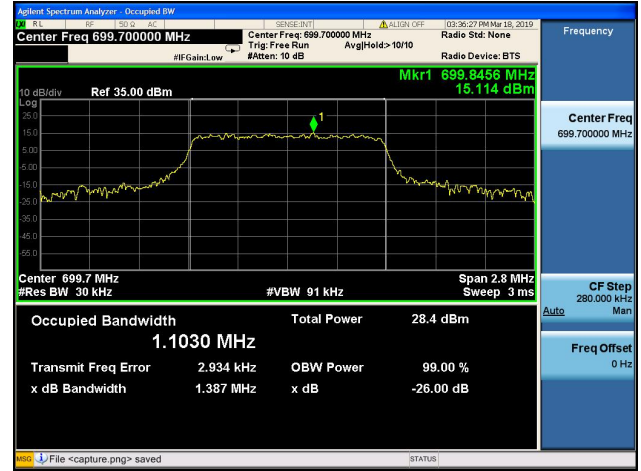

<b>LTE Band 12, BW: 1.4MHz</b>					
Channel	Frequency (MHz)	64QAM			
		99% Bandwidth (MHz)	26dB Bandwidth (MHz)		
23017	699.7	1.11	1.38		
23095	707.5	1.11	1.39		
23173	715.3	1.11	1.39		
<b>LTE Band 12, BW: 3MHz</b>					
Channel	Frequency (MHz)	64QAM			
		99% Bandwidth (MHz)	26dB Bandwidth (MHz)		
23025	700.5	2.73	3.22		
23095	707.5	2.72	3.23		
23165	714.5	2.72	3.24		
<b>LTE Band 12, BW: 5MHz</b>					
Channel	Frequency (MHz)	64QAM			
		99% Bandwidth (MHz)	26dB Bandwidth (MHz)		
23035	701.5	4.51	5.34		
23095	707.5	4.51	5.43		
23165	714.5	4.51	5.43		
<b>LTE Band 12, BW: 10MHz</b>					
Channel	Frequency (MHz)	64QAM			
		99% Bandwidth (MHz)	26dB Bandwidth (MHz)		
23060	704.0	8.98	10.01		
23095	707.5	8.98	9.98		
23130	711.0	8.99	9.88		

LTE Band 12 99%&26dB Bandwidth

1.4MHz/QPSK/Low CH

1.4MHz/16QAM/Low CH

1.4MHz/QPSK/Mid CH

1.4MHz/16QAM/Mid CH

1.4MHz/QPSK/High CH

1.4MHz/16QAM/High CH