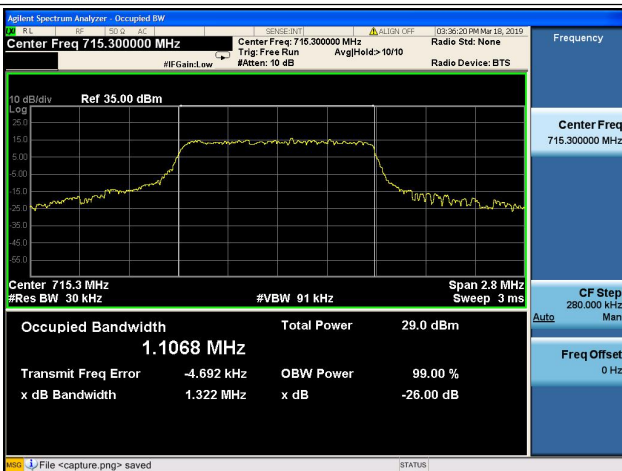

LTE Band 12 99%&26dB Bandwidth

1.4MHz/QPSK/Low CH

1.4MHz/16QAM/Low CH

1.4MHz/QPSK/Mid CH

1.4MHz/16QAM/Mid CH

1.4MHz/QPSK/High CH

1.4MHz/16QAM/High CH