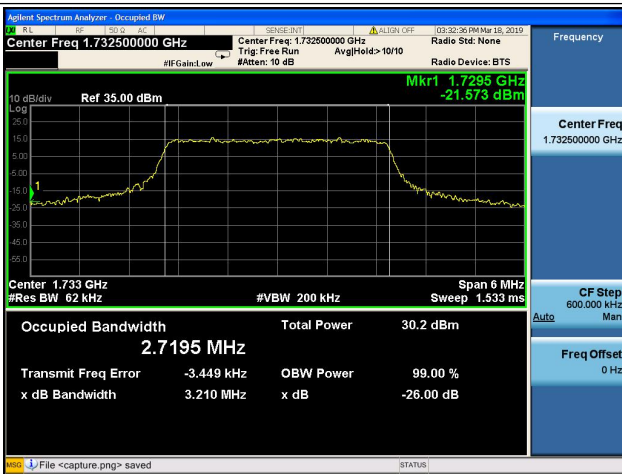

3MHz/QPSK/Mid CH