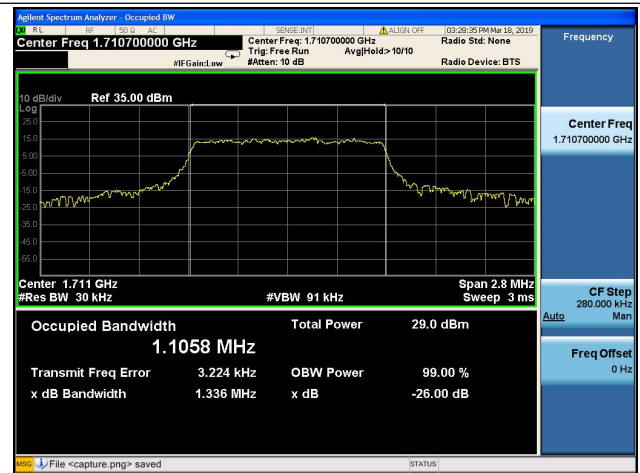

Channel	Frequency (MHz)	64QAM			
		99% Bandwidth (MHz)	26dB Bandwidth (MHz)		

20025	1717.5	13.5	15.36		
20175	1732.5	13.52	15.5		
20325	1747.5	13.49	15.39		

**LTE Band 4, BW: 20MHz**

Channel	Frequency (MHz)	64QAM			
		99% Bandwidth (MHz)	26dB Bandwidth (MHz)		
20050	1720.0	18.03	20.07		
20175	1732.5	18.04	20.13		
20300	1745.0	18.04	19.91		

**LTE Band 4 99%&26dB Bandwidth**

**1.4MHz/QPSK/Low CH**

**1.4MHz/16QAM/Low CH**

**1.4MHz/QPSK/Mid CH**

**1.4MHz/16QAM/Mid CH**