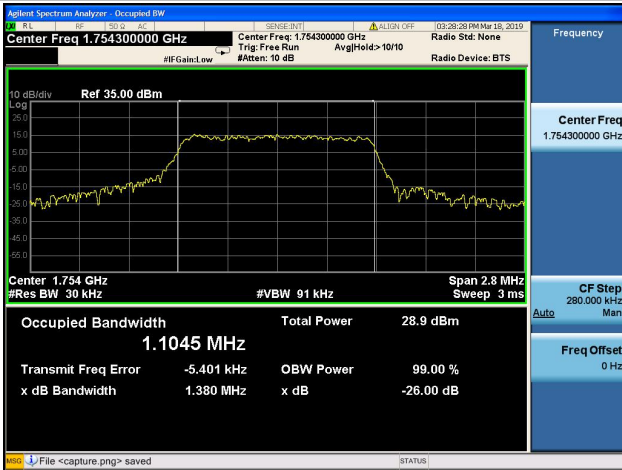

**LTE Band 4 99%&26dB Bandwidth**

**1.4MHz/QPSK/Low CH**

**1.4MHz/16QAM/Low CH**

**1.4MHz/QPSK/Mid CH**

**1.4MHz/16QAM/Mid CH**

### 1.4MHz/QPSK/High CH