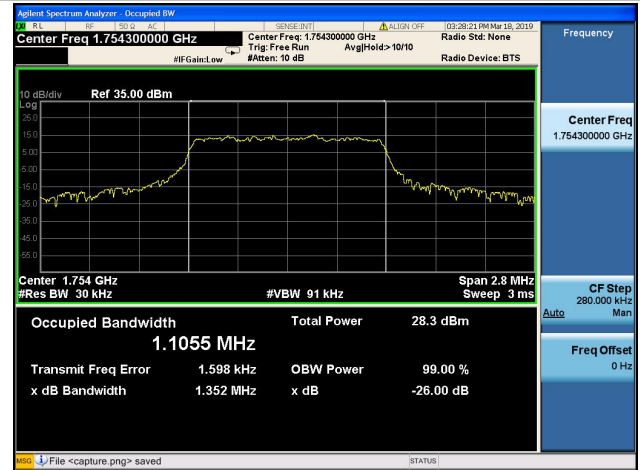

**LTE Band 4 99%&26dB Bandwidth**

**1.4MHz/QPSK/Low CH**

**1.4MHz/16QAM/Low CH**

**1.4MHz/QPSK/Mid CH**

**1.4MHz/16QAM/Mid CH**

### 1.4MHz/QPSK/High CH

### 1.4MHz/16QAM/High CH