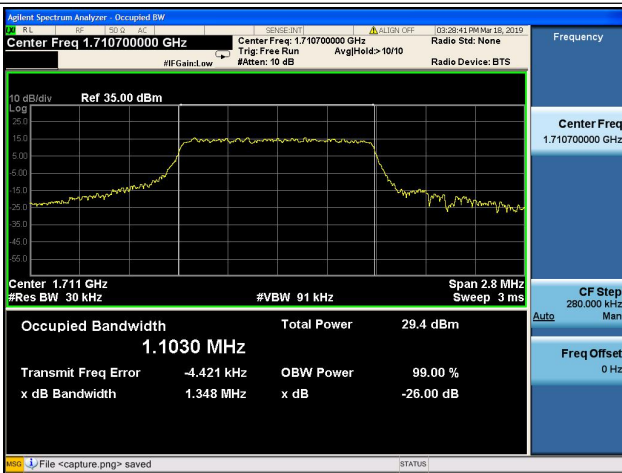

Channel	Frequency (MHz)	64QAM			
		99% Bandwidth (MHz)	26dB Bandwidth (MHz)		

20025	1717.5	13.5	15.36		
20175	1732.5	13.52	15.5		
20325	1747.5	13.49	15.39		

**LTE Band 4, BW: 20MHz**

Channel	Frequency (MHz)	64QAM			
		99% Bandwidth (MHz)	26dB Bandwidth (MHz)		
20050	1720.0	18.03	20.07		
20175	1732.5	18.04	20.13		
20300	1745.0	18.04	19.91		

**LTE Band 4 99%&26dB Bandwidth**

**1.4MHz/QPSK/Low CH**

**1.4MHz/16QAM/Low CH**

**1.4MHz/QPSK/Mid CH**

**1.4MHz/16QAM/Mid CH**