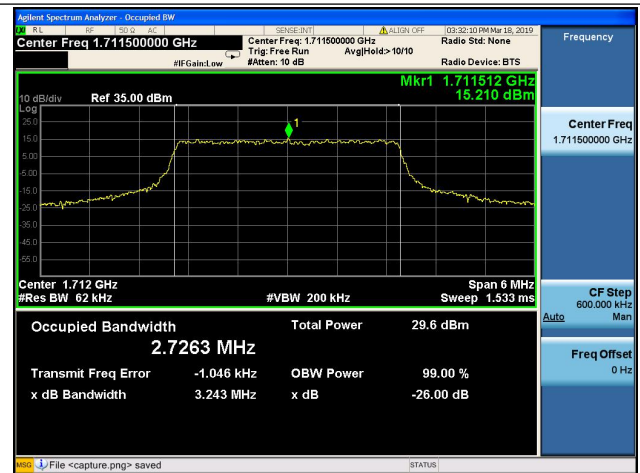

3MHz/16QAM/Low CH