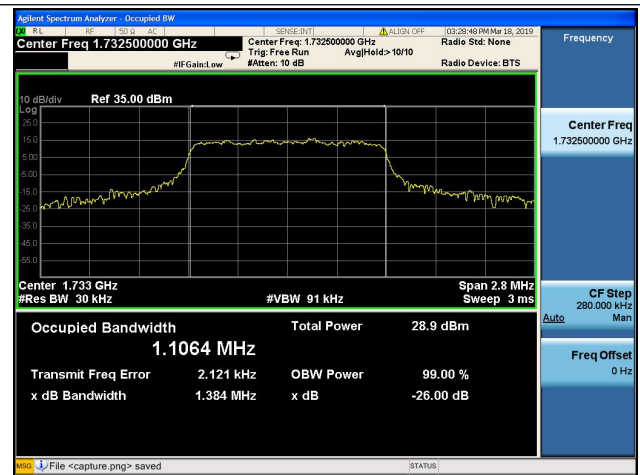

**LTE Band 4 99%&26dB Bandwidth**

**1.4MHz/QPSK/Low CH**

**1.4MHz/16QAM/Low CH**

**1.4MHz/QPSK/Mid CH**

**1.4MHz/16QAM/Mid CH**

### 1.4MHz/QPSK/High CH