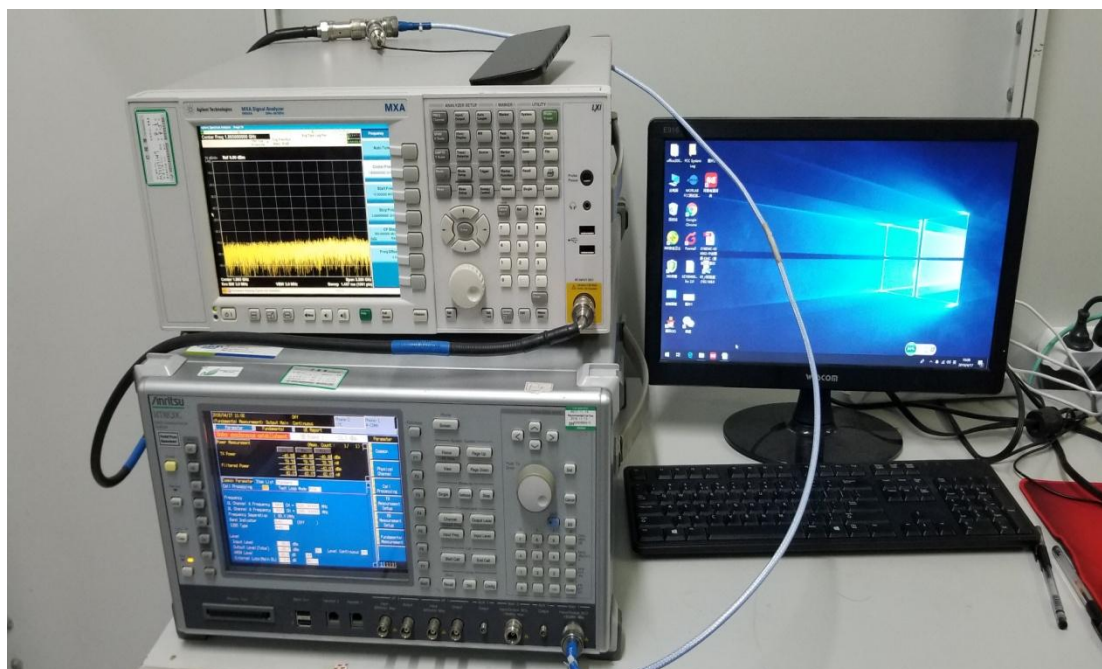

FCC ID:YHLBLUG5

Test Setup Photos

1. RF measurement setup

(GSM&WCDMA<E)

2. Radiated Spurious Emission(30MHz-1GHz)

3. Radiated Spurious Emission (above 1GHz)