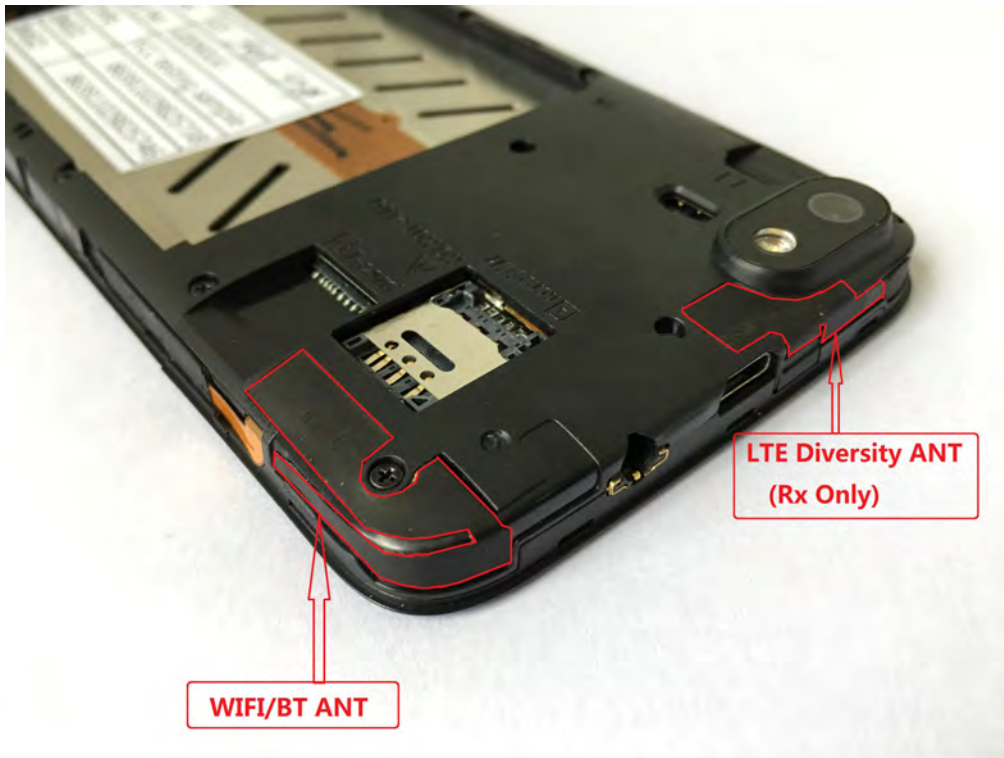

Annex B Test Setup Photos

Dimensions (L*W*H):150mm (L)× 71mm (W)× 10mm (H)

Antenna map

2G/3G/4G ANT

LTE Diversity ANT
(Rx Only)

WIFI/BT ANT

Head

Right Cheek

Right Tilt

Left Cheek

Left Tilt

Body

Front Side

(Test distance: 10mm, Thickness of DUT: 10mm)

Back Side

(Test distance: 10mm, Thickness of DUT: 10mm)

Left Side

(Test distance: 10mm, Thickness of DUT: 10mm)

Right Side

(Test distance: 10mm, Thickness of DUT: 10mm)

Top Side

(Test distance: 10mm, Thickness of DUT: 10mm)

Bottom Side

(Test distance: 10mm, Thickness of DUT: 10mm)