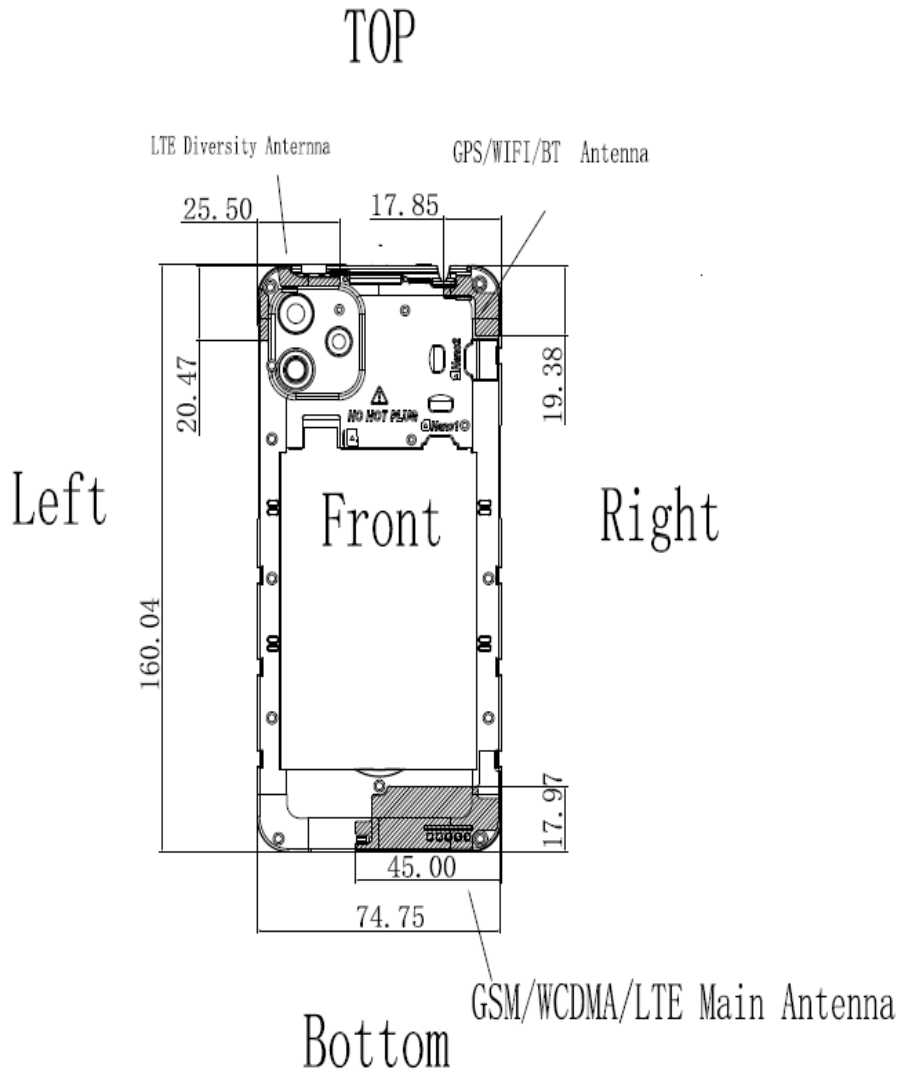

## Annex B Test Setup Photos

### Antenna Location

## Head

Right Cheek

Right Tilt

Left Cheek

Left Tilt

**Body**

Front Side (Test distance: 10mm)

Back Side (Test distance: 10mm)

Left Side (Test distance: 10mm)

Right Side (Test distance: 10mm)

Top Side (Test distance: 10mm)

Bottom Side (Test distance: 10mm)

**Body**

Front Side (Test distance: 0mm)

Back Side (Test distance: 0mm)