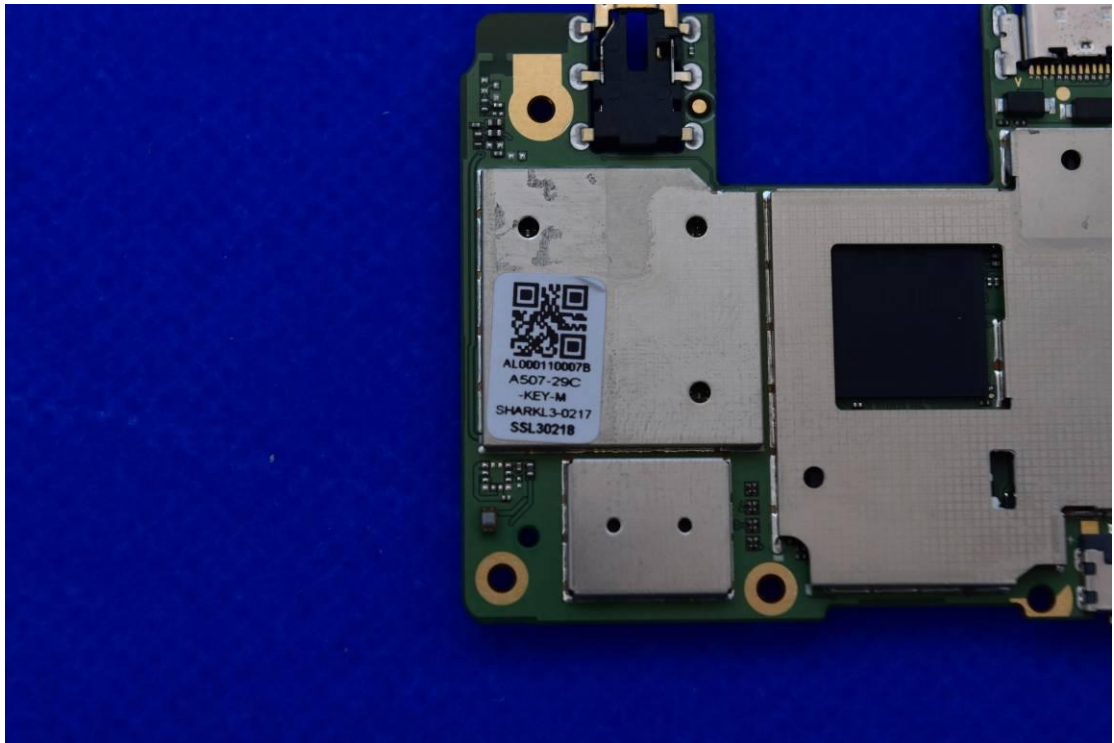

FCC ID: YHLBLUG33

Internal Photos

1. EUT uncover view

2. Antenna view

TOP

Right

Back

Left

WWAN Main ANT

WWAN Main ANT: for L Band Tx&Rx, M/H Band Rx;
 DIV ANT: for M/H Band Tx&Rx

Bottom