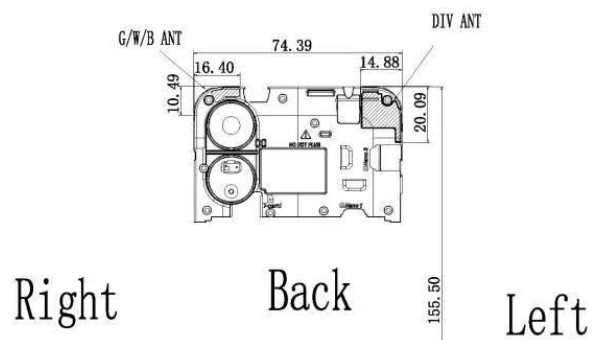

FCC ID: YHLBLUG33

Internal Photos

1. EUT uncover view

2. Antenna view

TOP

Right

Back

Left

WWAN Main ANT

WWAN Main ANT: for L Band Tx&Rx, M/H Band Rx;
 DIV ANT: for M/H Band Tx&Rx

Bottom