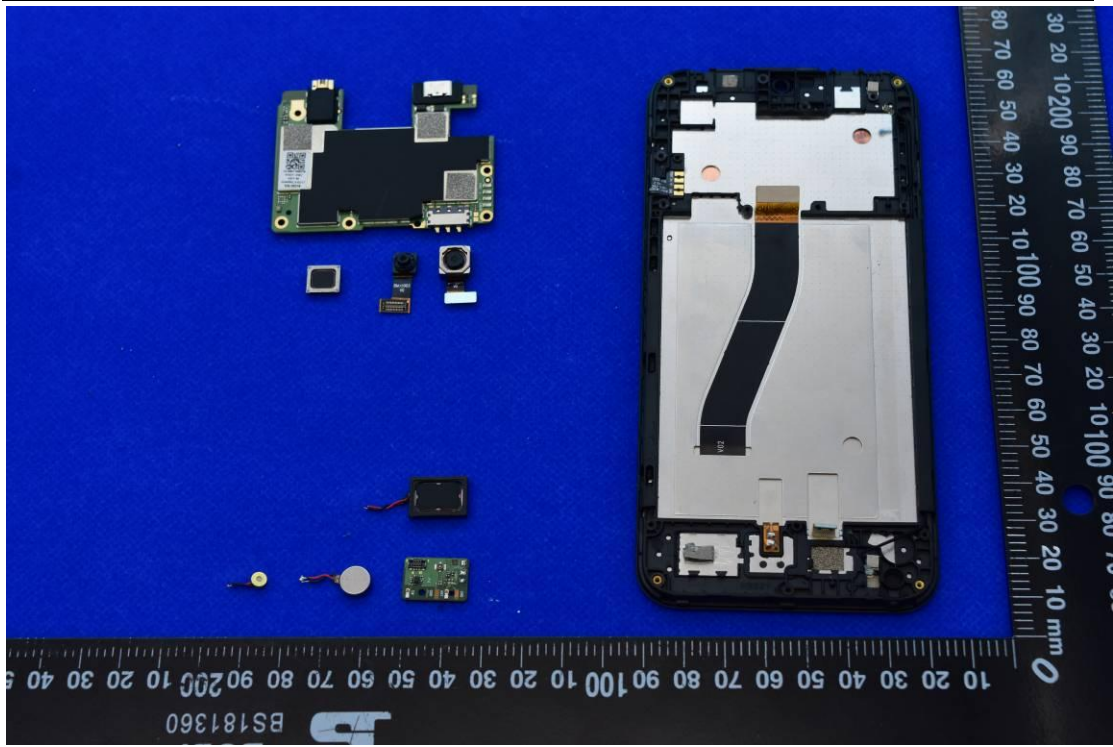

FCC ID: YHLBLUG33

Internal Photos

1. EUT uncover view

2. Antenna view

TOP

Right

Back

Left

WWAN Main ANT

WWAN Main ANT: for L Band Tx&Rx, M/H Band Rx;
 DIV ANT: for M/H Band Tx&Rx

Bottom