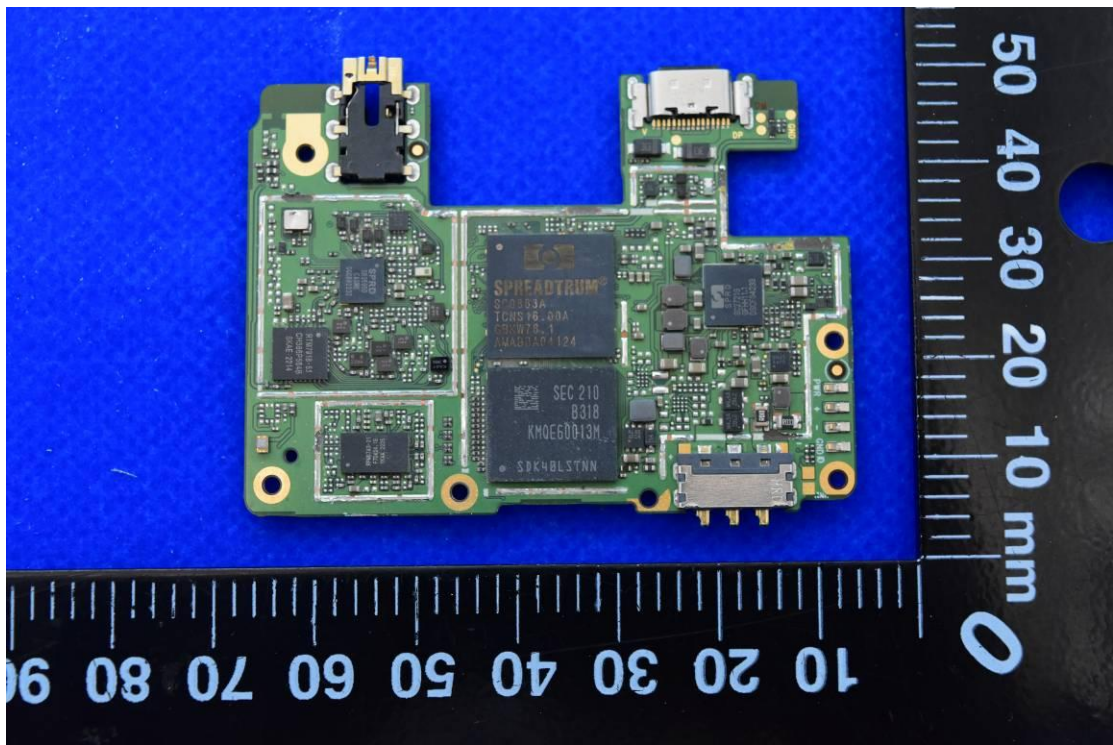

FCC ID: YHLBLUG33

Internal Photos

1. EUT uncover view

2. Antenna view

TOP

Right

Back

Left

WWAN Main ANT

WWAN Main ANT: for L Band Tx&Rx, M/H Band Rx;
 DIV ANT: for M/H Band Tx&Rx

Bottom