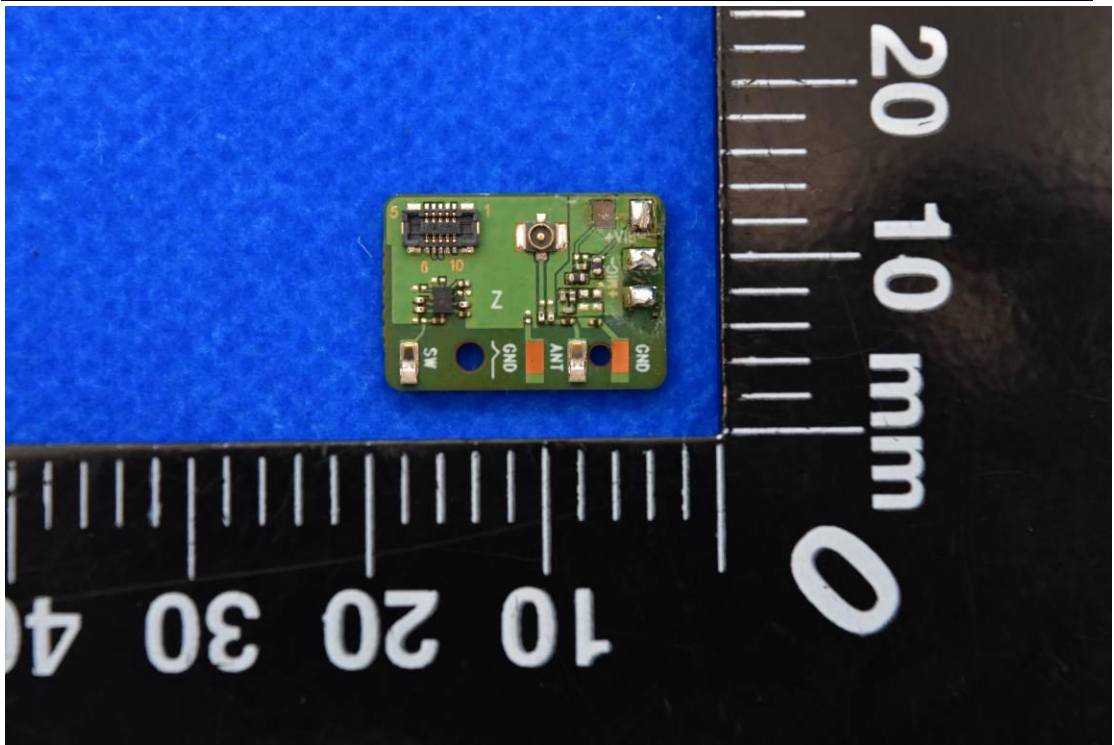

FCC ID: YHLBLUG33

Internal Photos

1. EUT uncover view

2. Antenna view

TOP

Right

Back

Left

WWAN Main ANT

WWAN Main ANT: for L Band Tx&Rx, M/H Band Rx;
 DIV ANT: for M/H Band Tx&Rx

Bottom