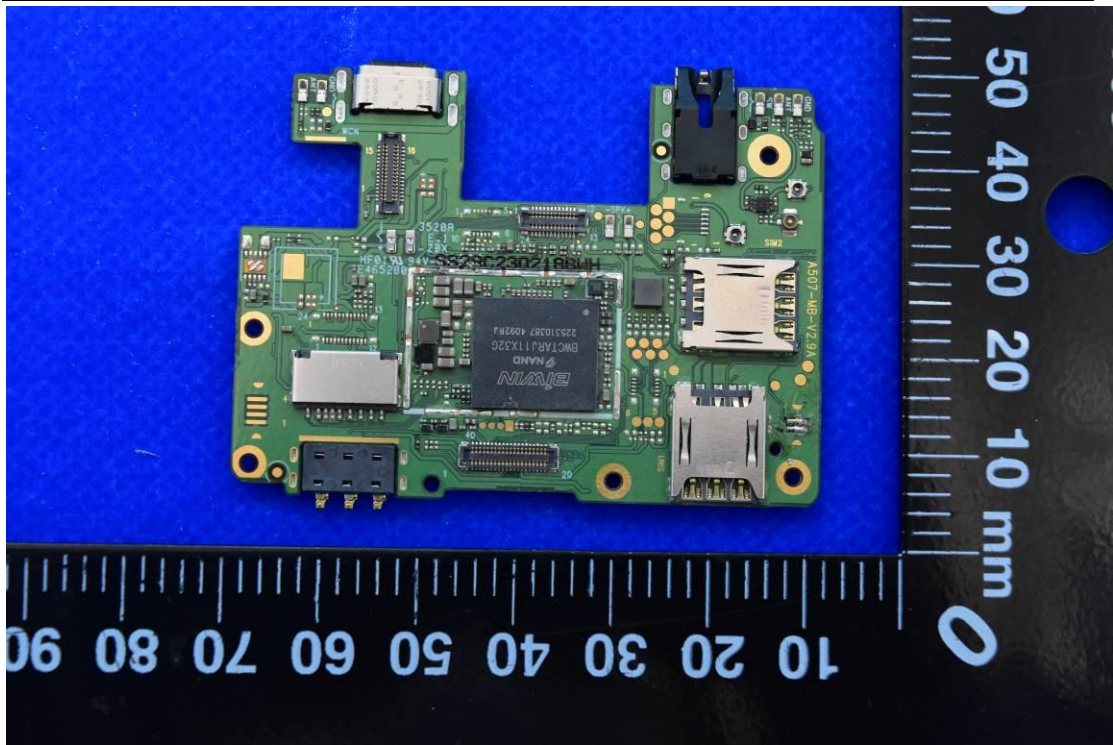

FCC ID: YHLBLUG33

Internal Photos

1. EUT uncover view

2. Antenna view

TOP

Right

Back

Left

WWAN Main ANT

WWAN Main ANT: for L Band Tx&Rx, M/H Band Rx;
 DIV ANT: for M/H Band Tx&Rx

Bottom