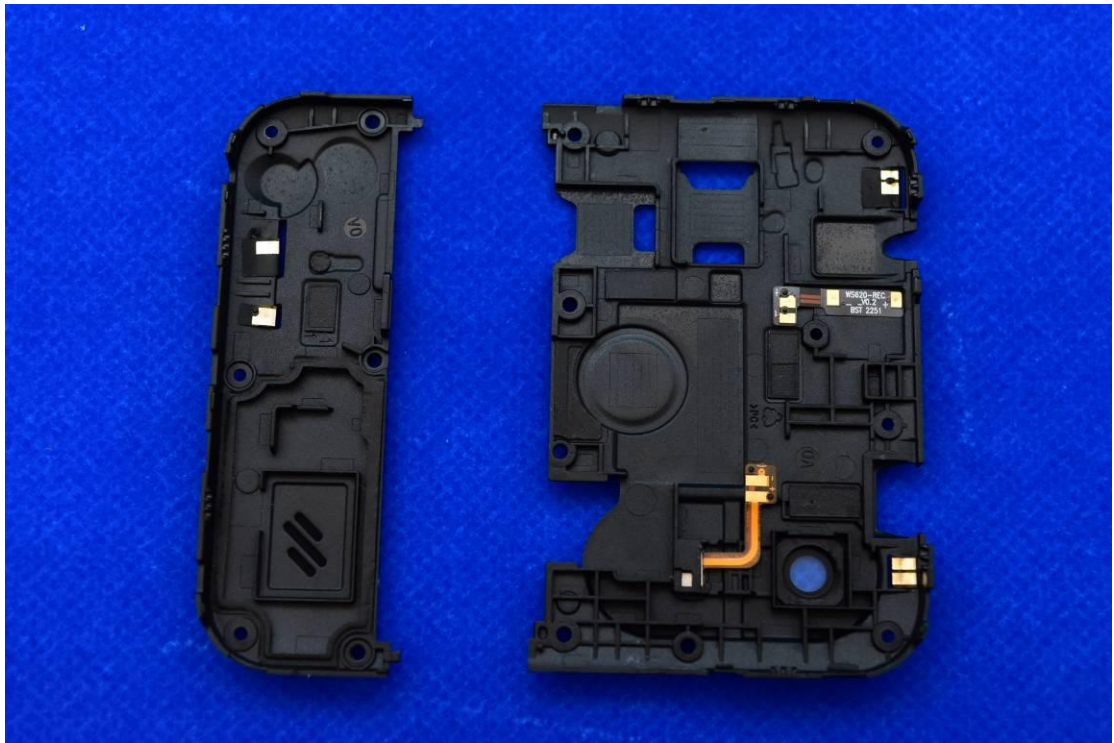

FCC ID: YHLBLUG33

Internal Photos

1. EUT uncover view

2. Antenna view

TOP

Right

Back

Left

WWAN Main ANT

WWAN Main ANT: for L Band Tx&Rx, M/H Band Rx;
 DIV ANT: for M/H Band Tx&Rx

Bottom