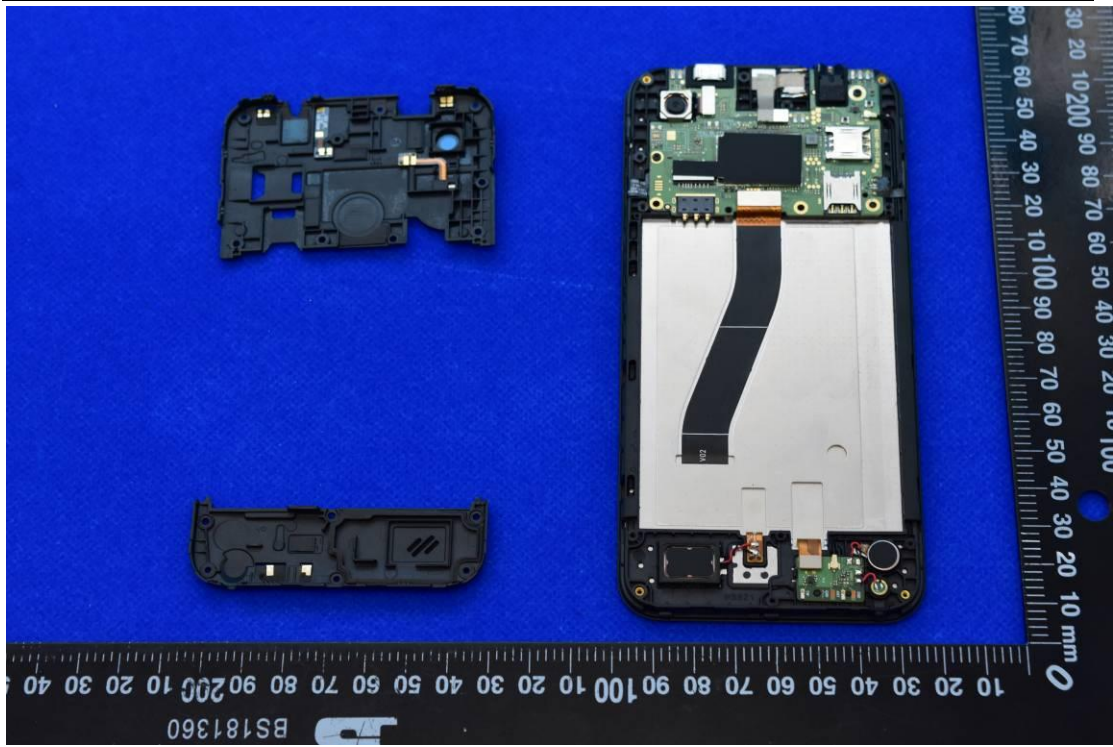

FCC ID: YHLBLUG33

Internal Photos

1. EUT uncover view

2. Antenna view

TOP

Right

Back

Left

WWAN Main ANT

WWAN Main ANT: for L Band Tx&Rx, M/H Band Rx;
 DIV ANT: for M/H Band Tx&Rx

Bottom