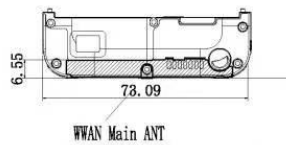

FCC ID: YHLBLUG33

Internal Photos

1. EUT uncover view

2. Antenna view

TOP

Right

Back

Left

WWAN Main ANT

WWAN Main ANT: for L Band Tx&Rx, M/H Band Rx;
 DIV ANT: for M/H Band Tx&Rx

Bottom