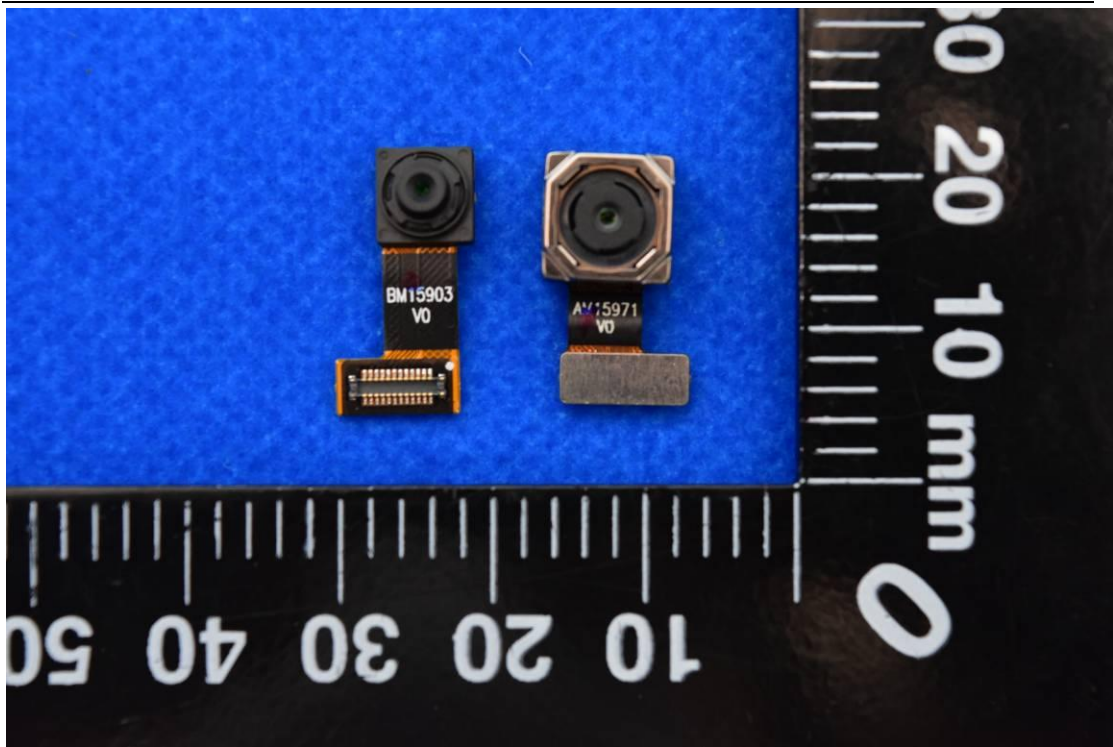

FCC ID: YHLBLUG33

Internal Photos

1. EUT uncover view

2. Antenna view

TOP

Right

Back

Left

WWAN Main ANT

WWAN Main ANT: for L Band Tx&Rx, M/H Band Rx;
 DIV ANT: for M/H Band Tx&Rx

Bottom