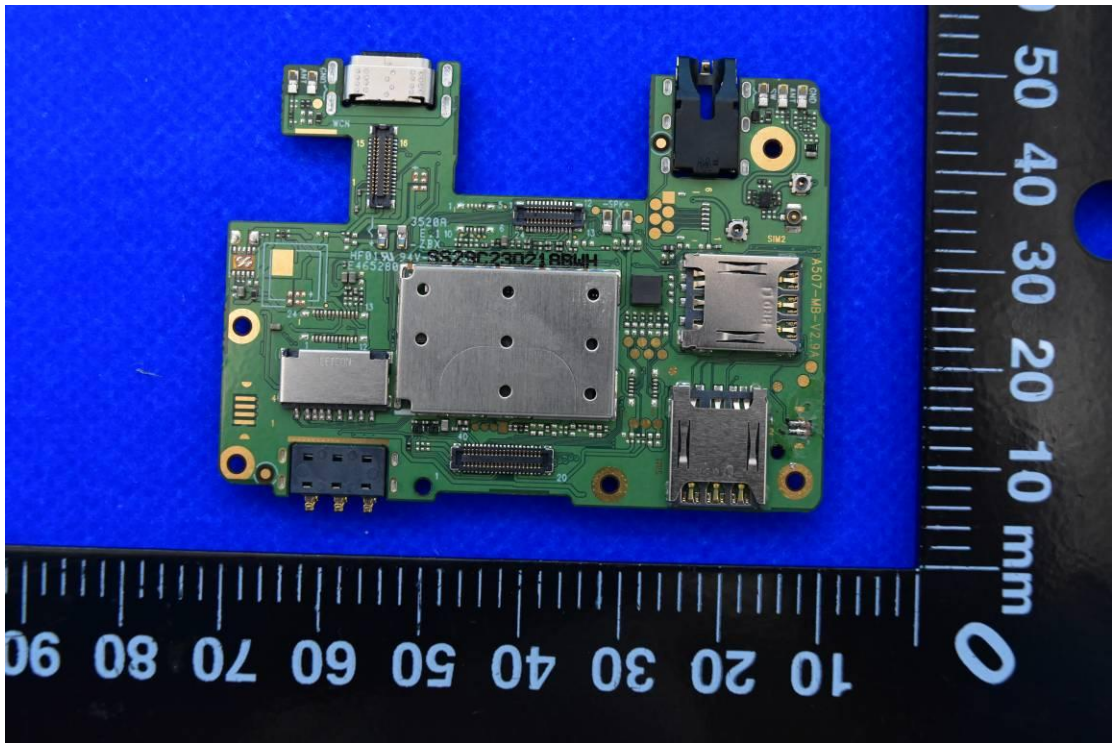

FCC ID: YHLBLUG33

Internal Photos

1. EUT uncover view

2. Antenna view

TOP

Right

Back

Left

WWAN Main ANT

WWAN Main ANT: for L Band Tx&Rx, M/H Band Rx;
 DIV ANT: for M/H Band Tx&Rx

Bottom