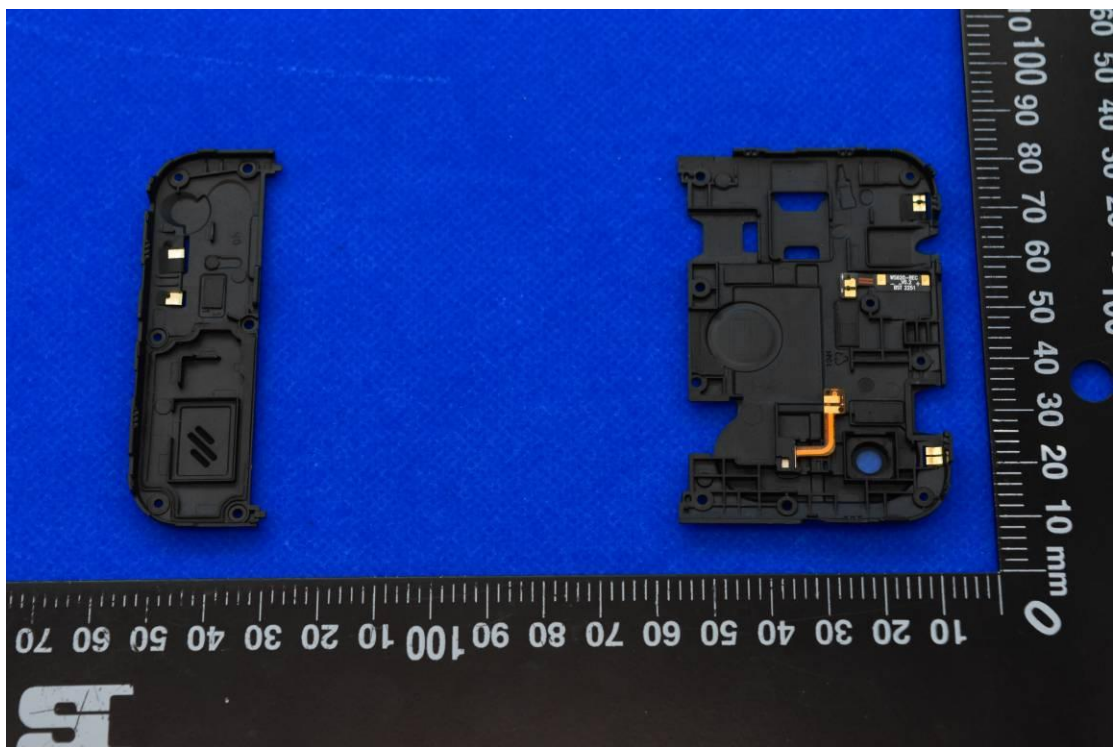

FCC ID: YHLBLUG33

Internal Photos

1. EUT uncover view

2. Antenna view

TOP

Right

Back

Left

WWAN Main ANT

WWAN Main ANT: for L Band Tx&Rx, M/H Band Rx;
 DIV ANT: for M/H Band Tx&Rx

Bottom