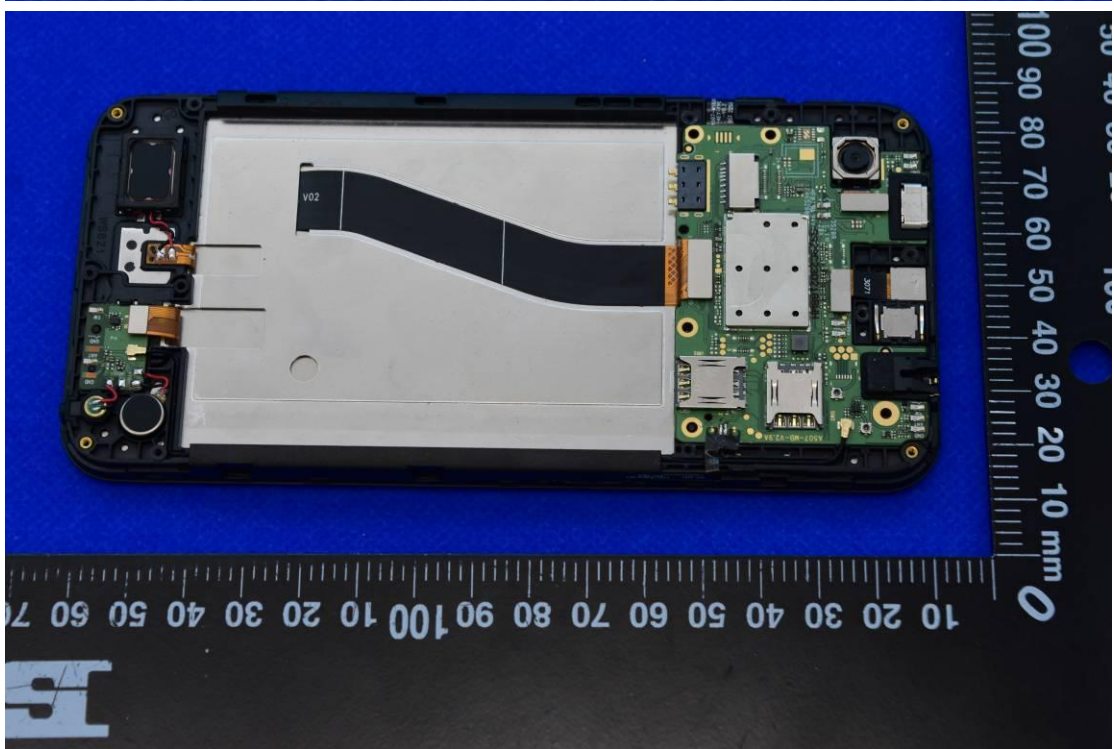

FCC ID: YHLBLUG33

Internal Photos

1. EUT uncover view

2. Antenna view

TOP

Right

Back

Left

WWAN Main ANT

WWAN Main ANT: for L Band Tx&Rx, M/H Band Rx;
 DIV ANT: for M/H Band Tx&Rx

Bottom