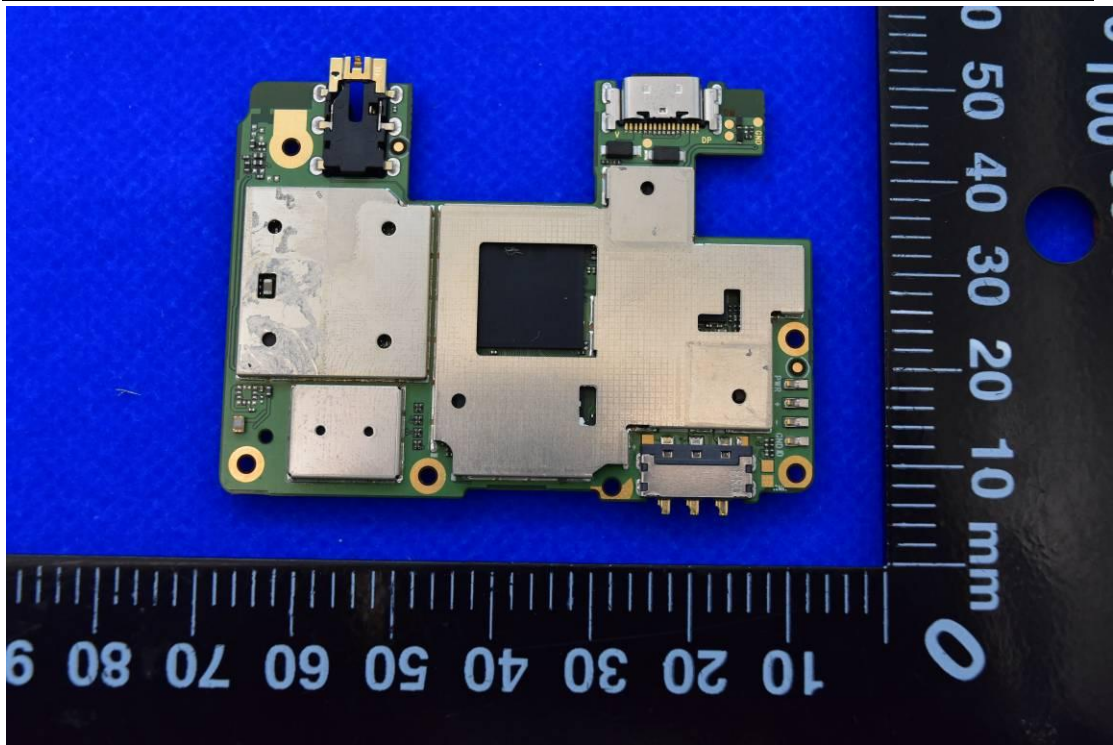

FCC ID: YHLBLUG33

Internal Photos

1. EUT uncover view

2. Antenna view

TOP

Right

Back

Left

WWAN Main ANT

WWAN Main ANT: for L Band Tx&Rx, M/H Band Rx;
 DIV ANT: for M/H Band Tx&Rx

Bottom