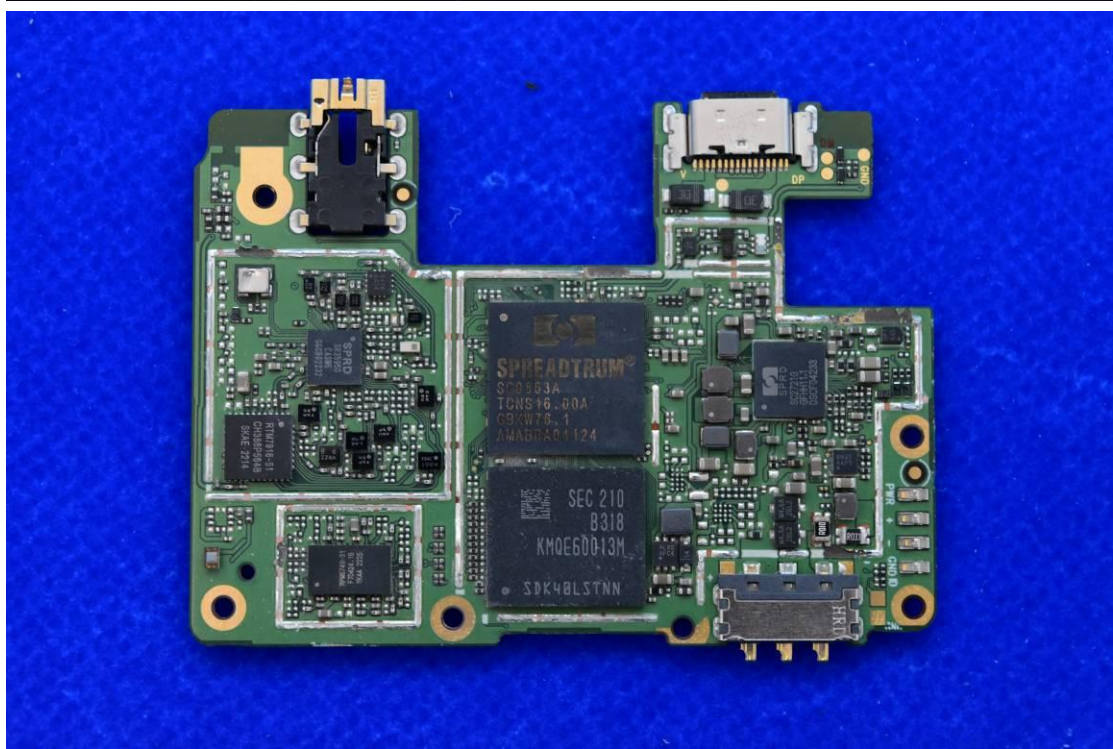

FCC ID: YHLBLUG33

Internal Photos

1. EUT uncover view

2. Antenna view

TOP

Right

Back

Left

WWAN Main ANT

WWAN Main ANT: for L Band Tx&Rx, M/H Band Rx;
 DIV ANT: for M/H Band Tx&Rx

Bottom