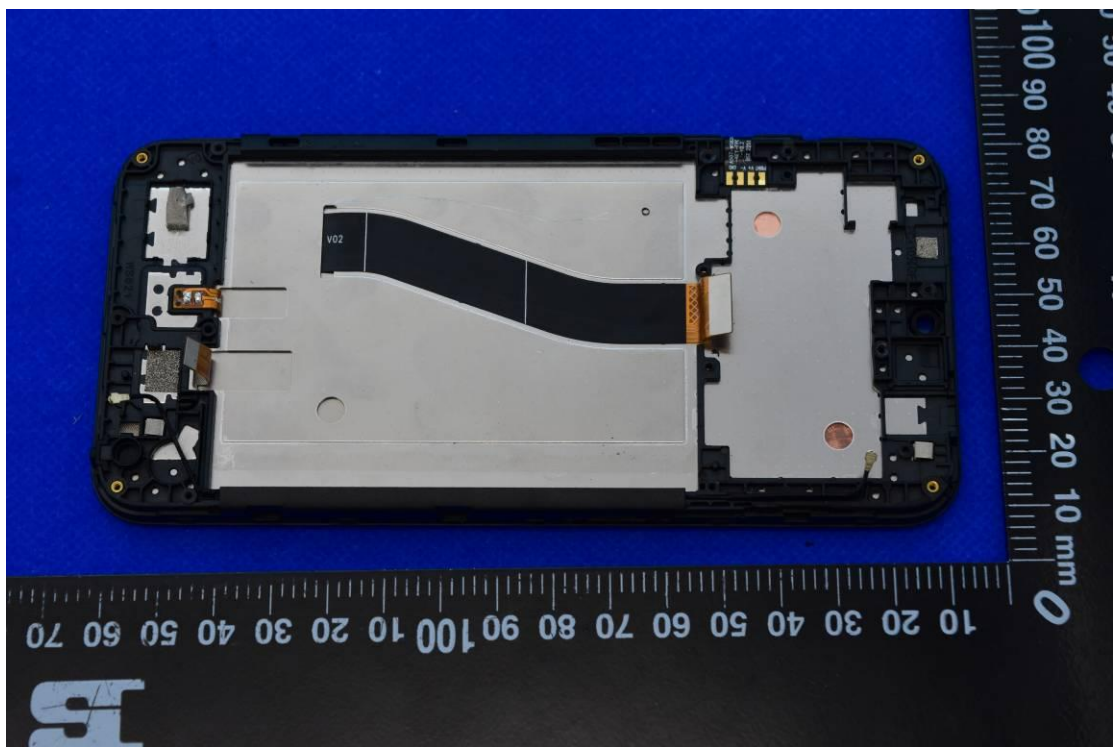

FCC ID: YHLBLUG33

Internal Photos

1. EUT uncover view

2. Antenna view

TOP

Right

Back

Left

WWAN Main ANT

WWAN Main ANT: for L Band Tx&Rx, M/H Band Rx;
 DIV ANT: for M/H Band Tx&Rx

Bottom