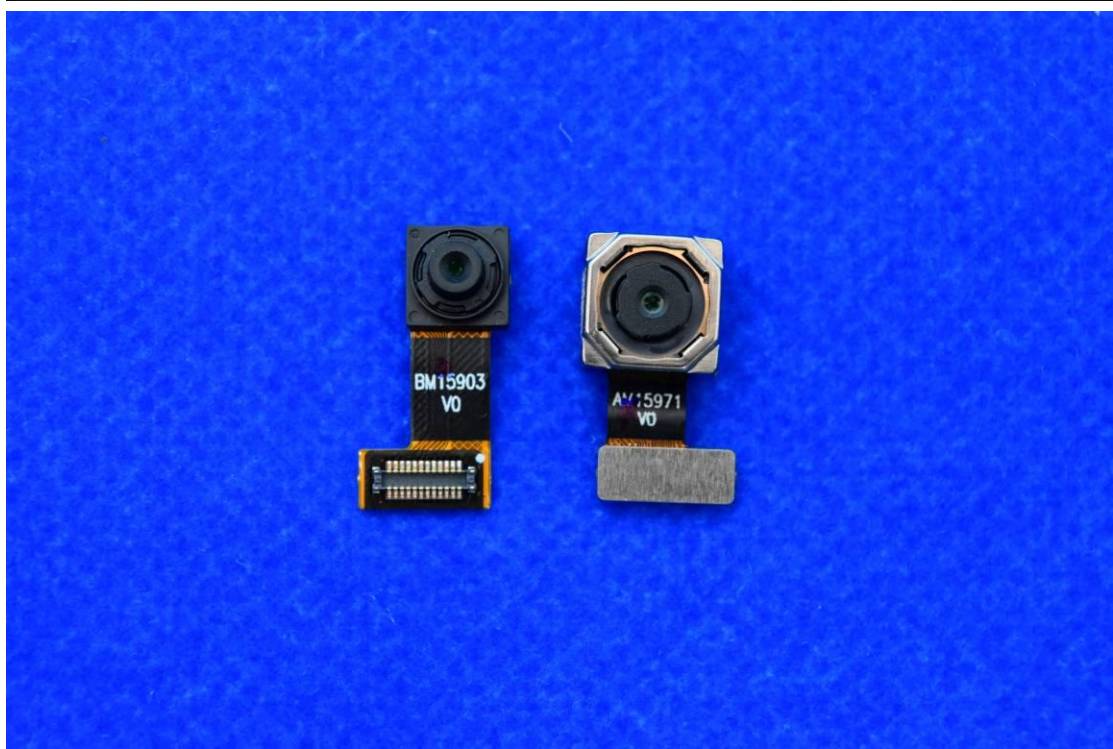

FCC ID: YHLBLUG33

Internal Photos

1. EUT uncover view

2. Antenna view

TOP

Right

Back

Left

WWAN Main ANT

WWAN Main ANT: for L Band Tx&Rx, M/H Band Rx;
 DIV ANT: for M/H Band Tx&Rx

Bottom