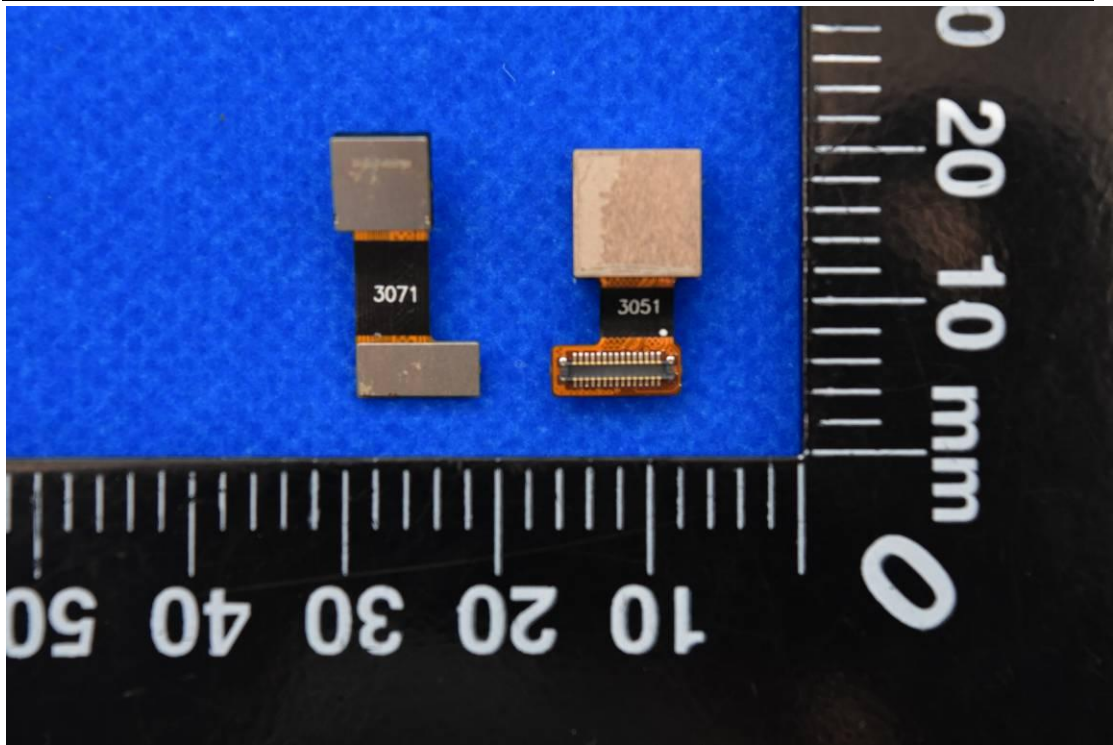

FCC ID: YHLBLUG33

Internal Photos

1. EUT uncover view

2. Antenna view

TOP

Right

Back

Left

WWAN Main ANT

WWAN Main ANT: for L Band Tx&Rx, M/H Band Rx;
 DIV ANT: for M/H Band Tx&Rx

Bottom