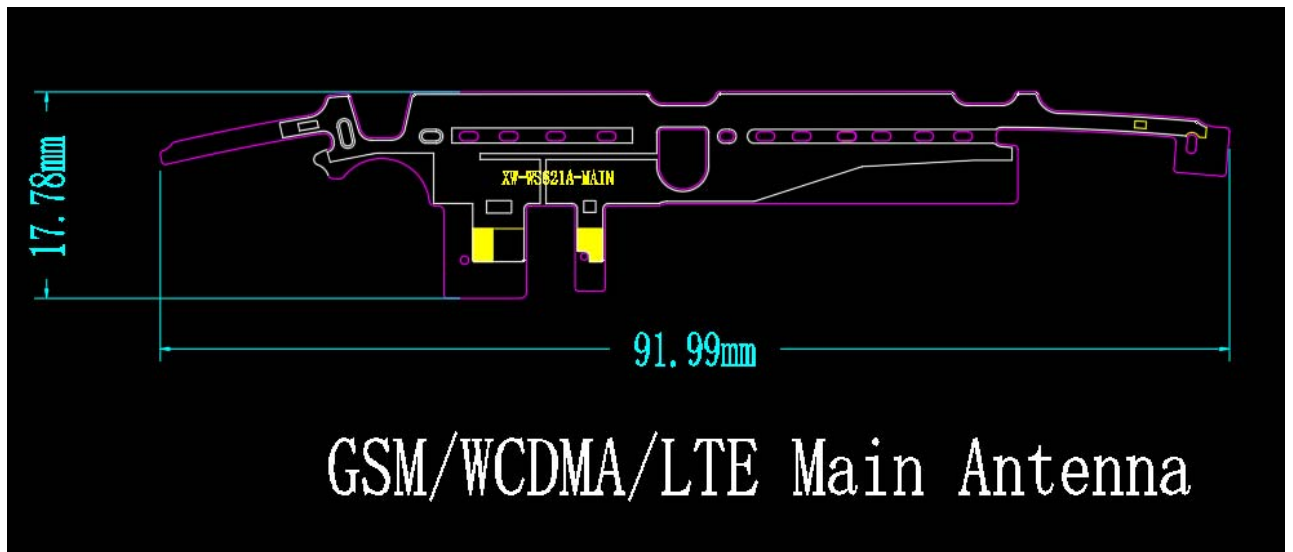

Antenna photos:

WWAN Main ANT: for L Band Tx&Rx, M/H Band Rx;  
DIV ANT: for M/H Band Tx&Rx

Dimensional drawing of GPS/WIFI/BT antenna

Dimensional drawing of diversity antenna