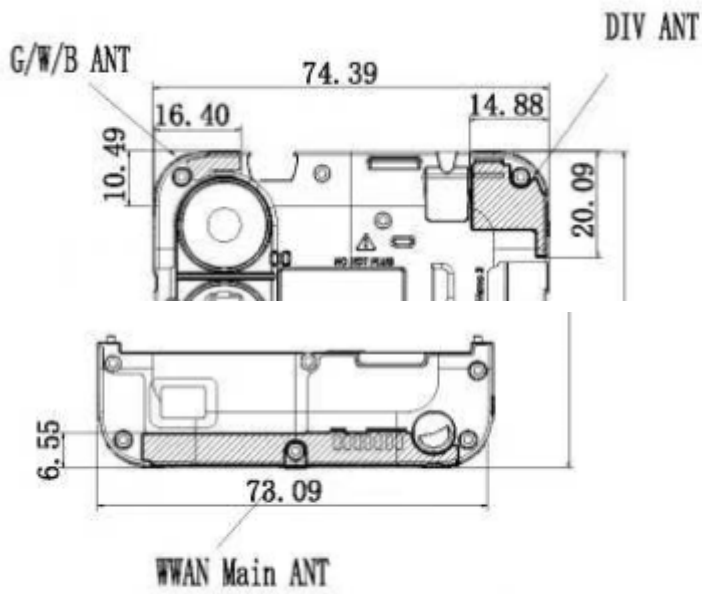

Antenna photos:

WWAN Main ANT: for L Band Tx&Rx, M/H Band Rx;  
DIV ANT: for M/H Band Tx&Rx

Dimensional drawing of GPS/WIFI/BT antenna

Dimensional drawing of diversity antenna