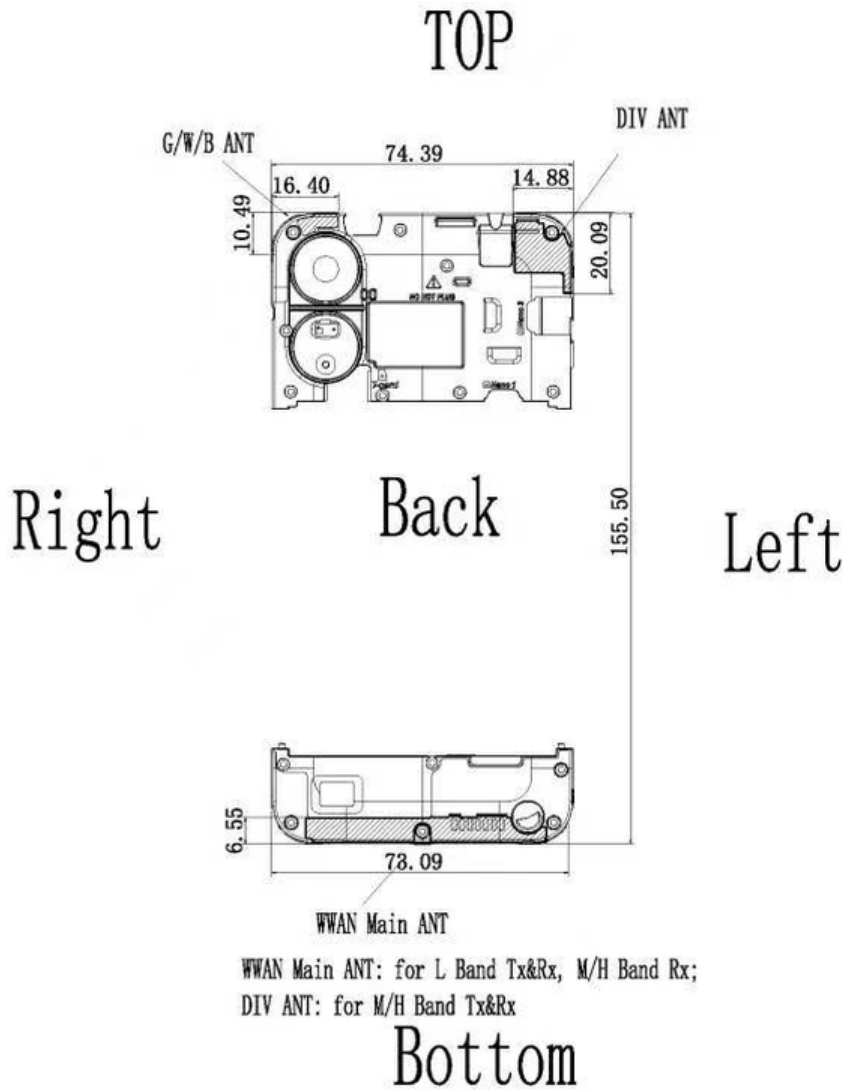

# Annex B Test Setup Photos

## EUT Antenna Location

## Head

Right Cheek

Right Tilt

Left Cheek

Left Tilt

**Body**

Front Side (Test distance: 10mm)

Back Side (Test distance: 10mm)

Left Side (Test distance: 10mm)

Right Side (Test distance: 10mm)

Top Side (Test distance: 10mm)

Bottom Side (Test distance: 10mm)