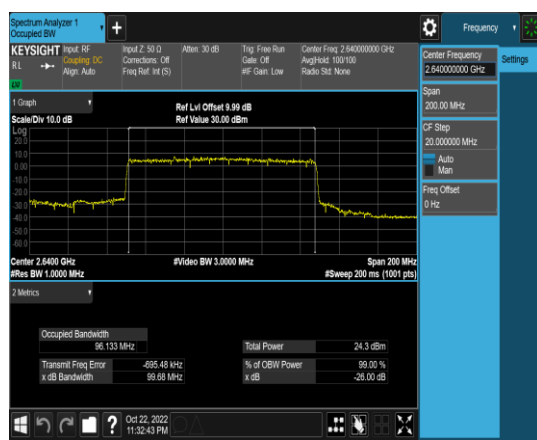

1-N41-PC3-30-100-M-8-CP-256QAM-Outer_Full-273@0-Ant1-97.162-100.7-≤100-PASS

1-N41-PC3-30-100-H-2-DFT-PI2BPSK-Outer_Full-270@0-Ant1-96.133-99.68-≤100-PASS