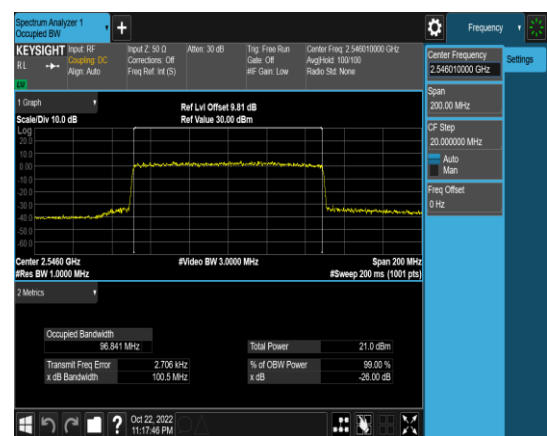

1-N41-PC3-30-100-L-6-CP-16QAM-Outer_Full-273@0-Ant1-97.091-100.6-≤100-PASS

1-N41-PC3-30-100-L-8-CP-256QAM-Outer_Full-273@0-Ant1-96.841-100.5-≤100-PASS