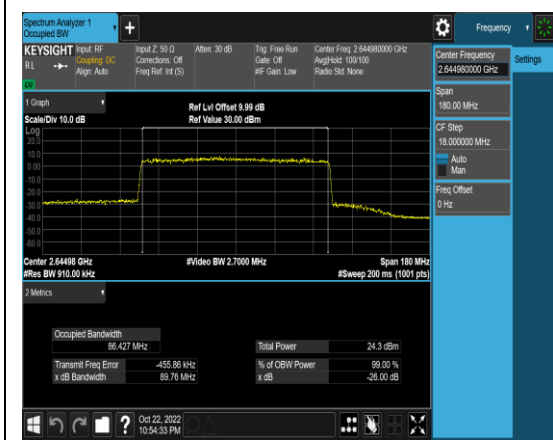

1-N41-PC3-30-90-M-7-CP-64QAM-Outer_Full-245@0-Ant1-87.356-90.46-≤90-PASS

1-N41-PC3-30-90-H-1-DFT-QPSK-Outer_Full-243@0-Ant1-86.427-89.76-≤90-PASS