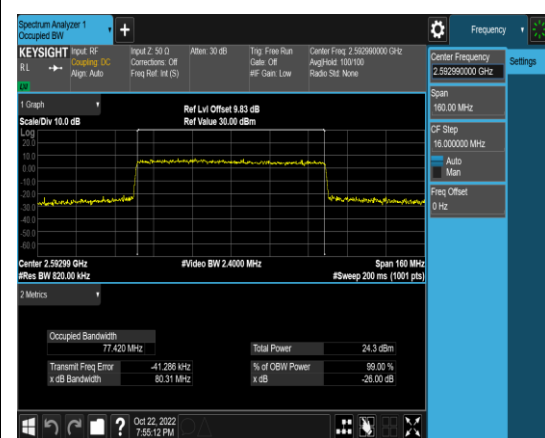

1-N41-PC3-30-80-M-4-DFT-64QAM-Outer_Full-216@0-Ant1-77.066-79.77-≤80-PASS

1-N41-PC3-30-80-M-6-CP-16QAM-Outer_Full-217@0-Ant1-77.420-80.31-≤80-PASS