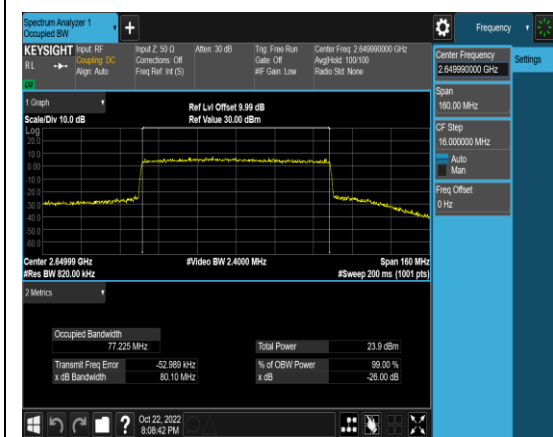

1-N41-PC3-30-80-H-5-CP-QPSK-Outer_Full-217@0-Ant1-77.216-80.21-≤80-PASS

1-N41-PC3-30-80-H-7-CP-64QAM-Outer_Full-217@0-Ant1-77.225-80.10-≤80-PASS