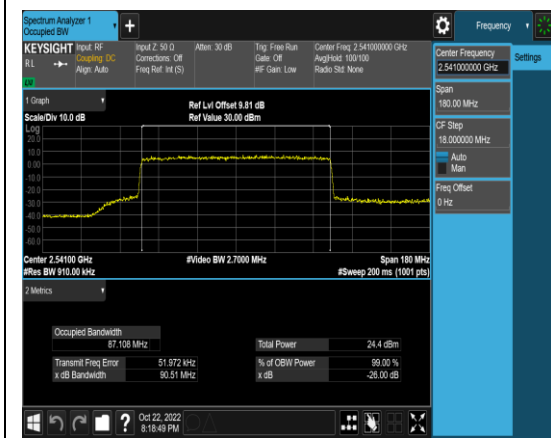

1-N41-PC3-30-90-L-3-DFT-16QAM-Outer_Fu
Il-243@0-Ant1-86.356-89.65-≤90-PASS

1-N41-PC3-30-90-L-5-CP-QPSK-Outer_Full
245@0-Ant1-87.108-90.51-≤90-PASS