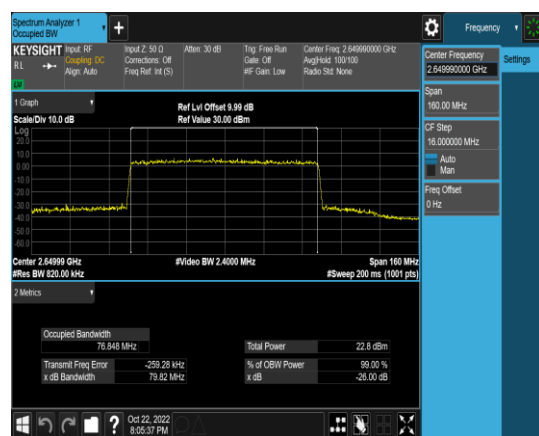

1-N41-PC3-30-80-H-2-DFT-PI2BPSK-Outer_
Full-216@0-Ant1-76.847-79.75-≤80-PASS

1-N41-PC3-30-80-H-4-DFT-64QAM-Outer_F
ull-216@0-Ant1-76.848-79.82-≤80-PASS