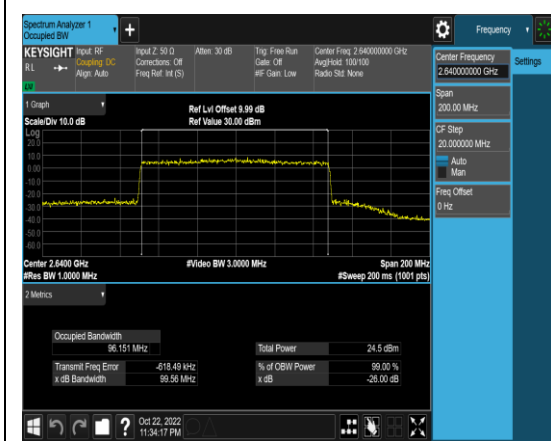

1-N41-PC3-30-100-H-1-DFT-QPSK-Outer_Full-270@0-Ant1-96.155-99.50-≤100-PASS

1-N41-PC3-30-100-H-3-DFT-16QAM-Outer_Full-270@0-Ant1-96.151-99.56-≤100-PASS