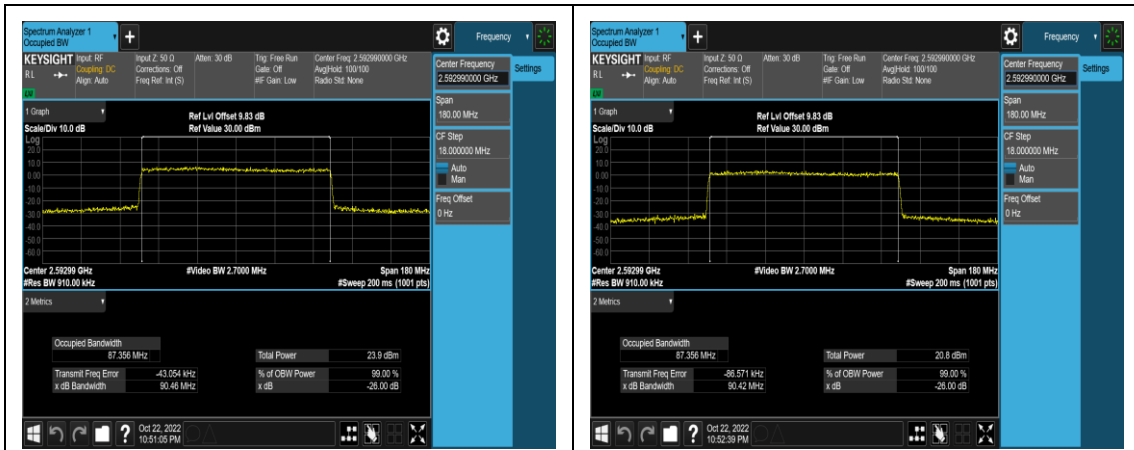

1-N41-PC3-30-90-M-5-CP-QPSK-Outer_Full-245@0-Ant1-87.335-90.42-≤90-PASS

1-N41-PC3-30-90-M-6-CP-16QAM-Outer_Full-245@0-Ant1-87.363-90.35-≤90-PASS

1-N41-PC3-30-90-M-7-CP-64QAM-Outer_Full-245@0-Ant1-87.356-90.46-≤90-PASS

1-N41-PC3-30-90-M-8-CP-256QAM-Outer_Full-245@0-Ant1-87.356-90.42-≤90-PASS