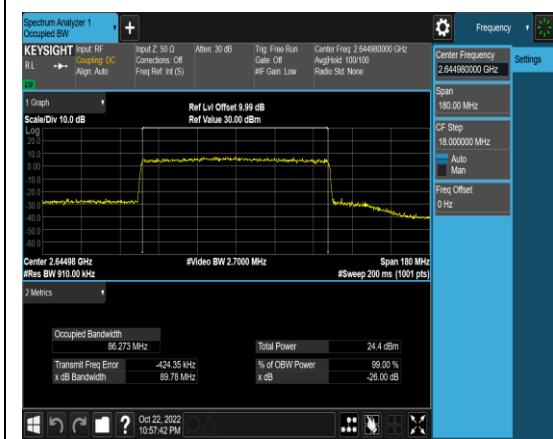

1-N41-PC3-30-90-H-1-DFT-QPSK-Outer_Full-243@0-Ant1-86.427-89.76-≤90-PASS

1-N41-PC3-30-90-H-3-DFT-16QAM-Outer_Full-243@0-Ant1-86.273-89.78-≤90-PASS