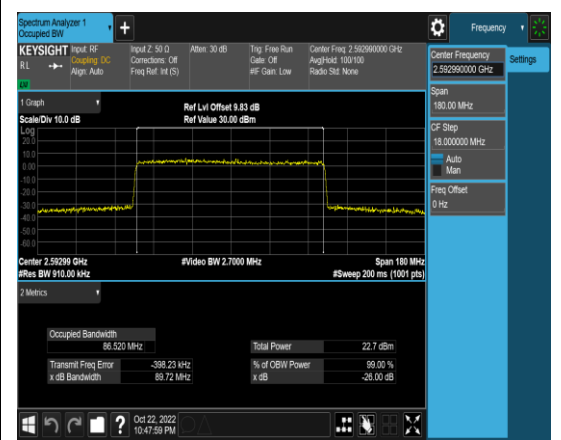

1-N41-PC3-30-90-M-2-DFT-PI2BPSK-Outer_Full-243@0-Ant1-86.657-89.68-≤90-PASS

1-N41-PC3-30-90-M-4-DFT-64QAM-Outer_Full-243@0-Ant1-86.520-89.72-≤90-PASS