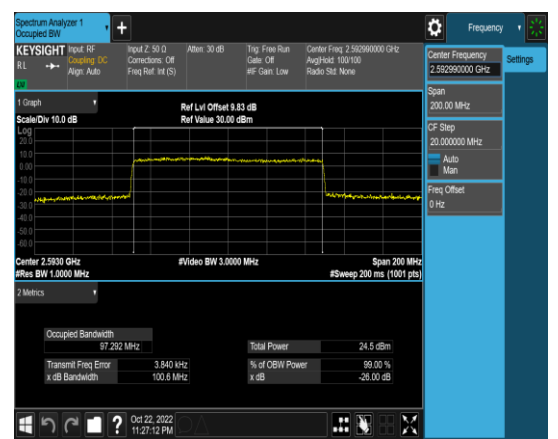

1-N41-PC3-30-100-M-4-DFT-64QAM-Outer_Full-270@0-Ant1-96.119-99.59-≤100-PASS

1-N41-PC3-30-100-M-6-CP-16QAM-Outer_Full-273@0-Ant1-97.292-100.6-≤100-PASS