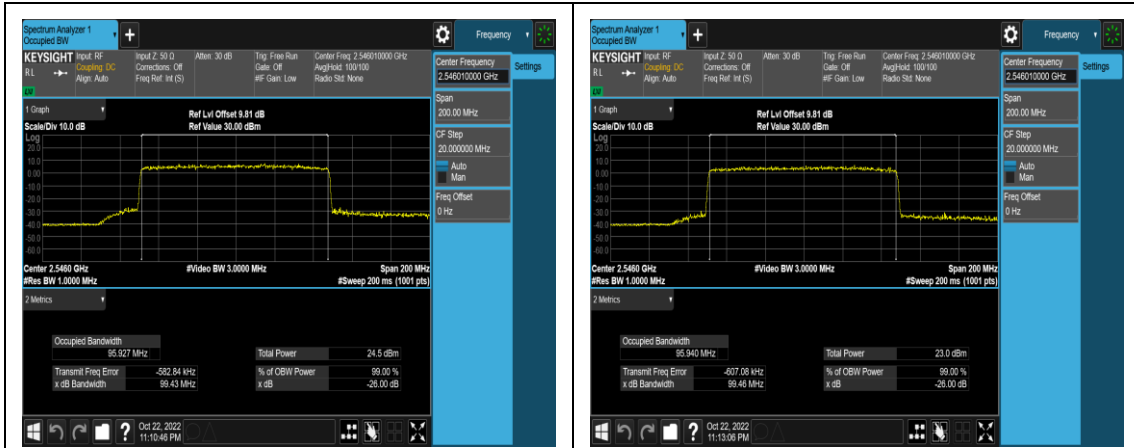

1-N41-PC3-30-90-H-2-DFT-PI2BPSK-Outer\_Full-243@0-Ant1-87.222-89.47-≤90-PASS

1-N41-PC3-30-90-H-3-DFT-16QAM-Outer\_Full-243@0-Ant1-86.273-89.78-≤90-PASS

1-N41-PC3-30-90-H-4-DFT-64QAM-Outer\_Full-243@0-Ant1-86.512-89.53-≤90-PASS