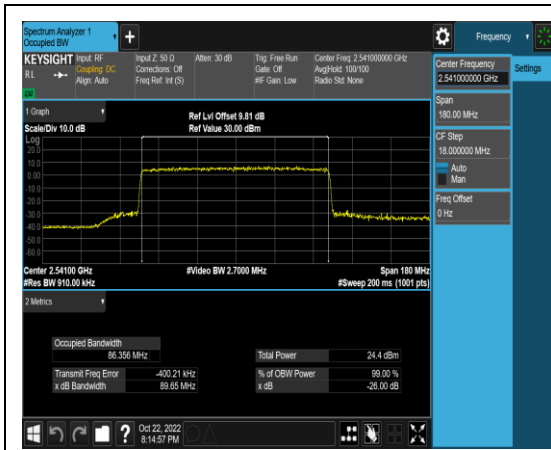

1-N41-PC3-30-90-L-1-DFT-QPSK-Outer_Full-243@0-Ant1-86.497-89.68-≤90-PASS

1-N41-PC3-30-90-L-3-DFT-16QAM-Outer_Fu
Il-243@0-Ant1-86.356-89.65-≤90-PASS