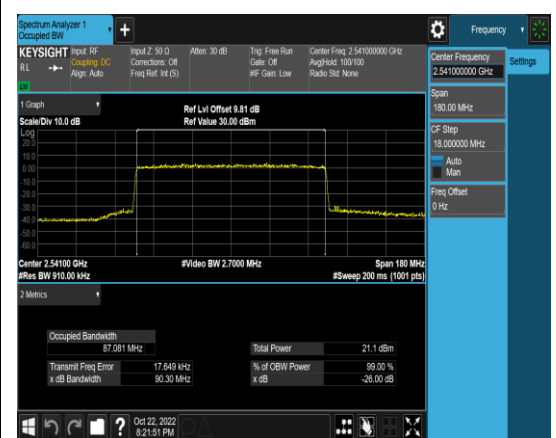

1-N41-PC3-30-90-L-6-CP-16QAM-Outer_Full
-245@0-Ant1-87.079-90.41-≤90-PASS

1-N41-PC3-30-90-L-8-CP-256QAM-Outer_F
ull-245@0-Ant1-87.081-90.30-≤90-PASS