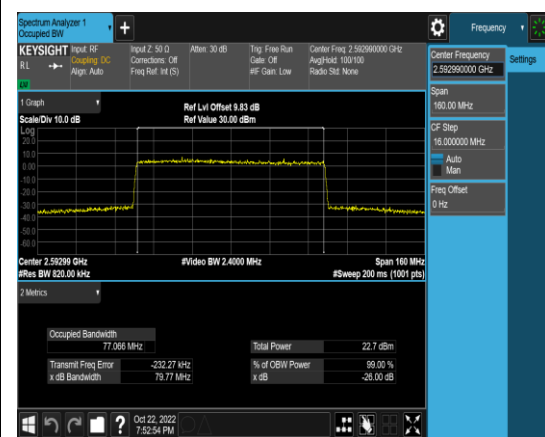

1-N41-PC3-30-80-M-2-DFT-PI2BPSK-Outer_Full-216@0-Ant1-77.068-79.71-≤80-PASS

1-N41-PC3-30-80-M-4-DFT-64QAM-Outer_Full-216@0-Ant1-77.066-79.77-≤80-PASS