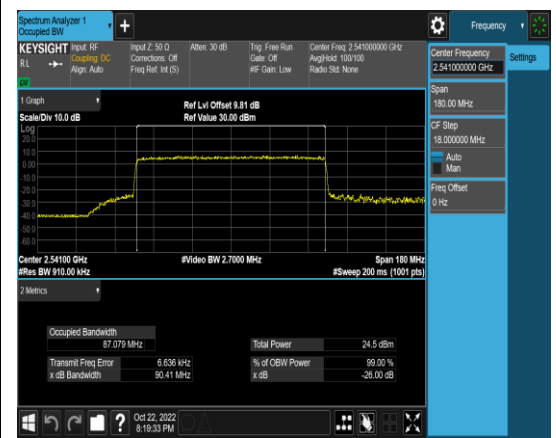

1-N41-PC3-30-90-L-4-DFT-64QAM-Outer_Fu
Il-243@0-Ant1-86.367-89.69-≤90-PASS

1-N41-PC3-30-90-L-6-CP-16QAM-Outer_Full
-245@0-Ant1-87.079-90.41-≤90-PASS