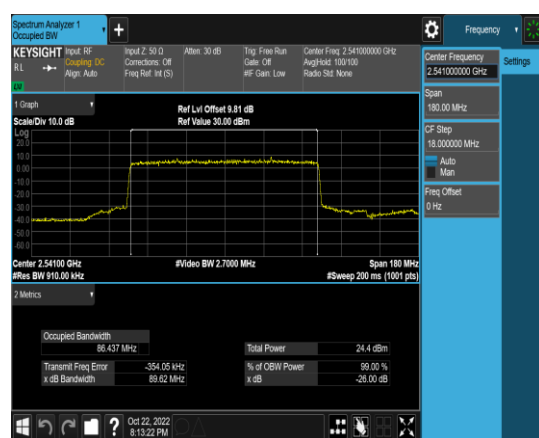

1-N41-PC3-30-80-H-8-CP-256QAM-Outer_Full-217@0-Ant1-77.308-80.07-≤80-PASS

1-N41-PC3-30-90-L-2-DFT-PI2BPSK-Outer_Full-243@0-Ant1-86.437-89.62-≤90-PASS