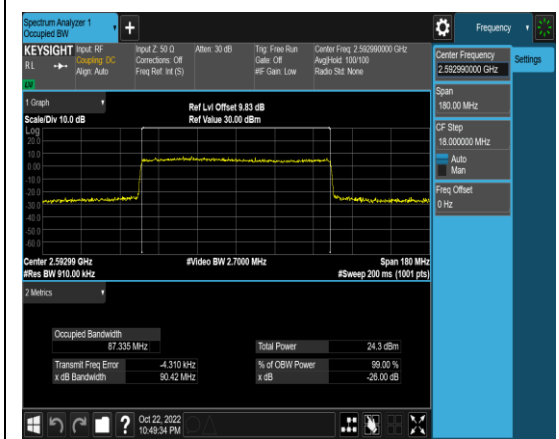

1-N41-PC3-30-90-M-3-DFT-16QAM-Outer_Full-243@0-Ant1-86.726-89.78-≤90-PASS

1-N41-PC3-30-90-M-5-CP-QPSK-Outer_Full-245@0-Ant1-87.335-90.42-≤90-PASS