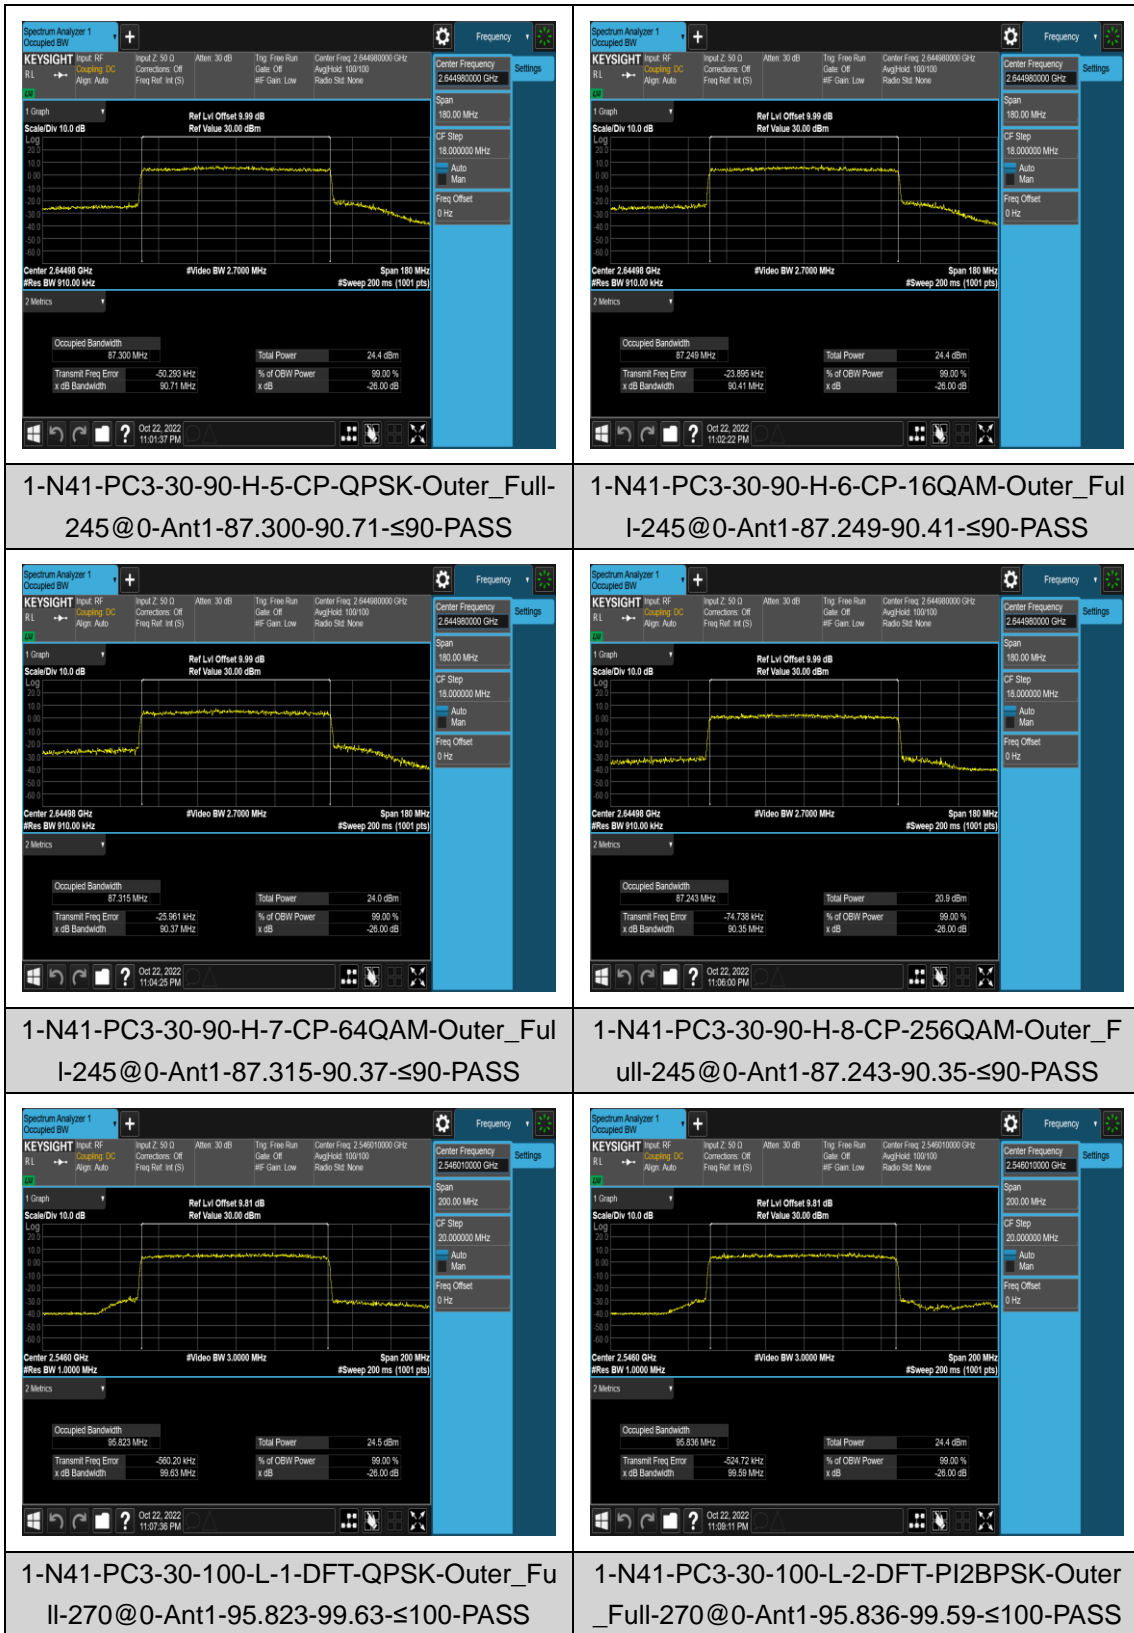

1-N41-PC3-30-90-H-3-DFT-16QAM-Outer_Full-243@0-Ant1-86.273-89.78-≤90-PASS

1-N41-PC3-30-90-H-4-DFT-64QAM-Outer_Full-243@0-Ant1-86.512-89.53-≤90-PASS