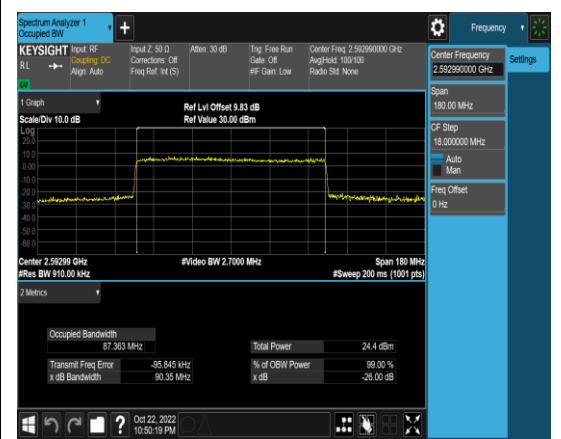

1-N41-PC3-30-90-M-4-DFT-64QAM-Outer_Full-243@0-Ant1-86.520-89.72-≤90-PASS

1-N41-PC3-30-90-M-6-CP-16QAM-Outer_Full-245@0-Ant1-87.363-90.35-≤90-PASS