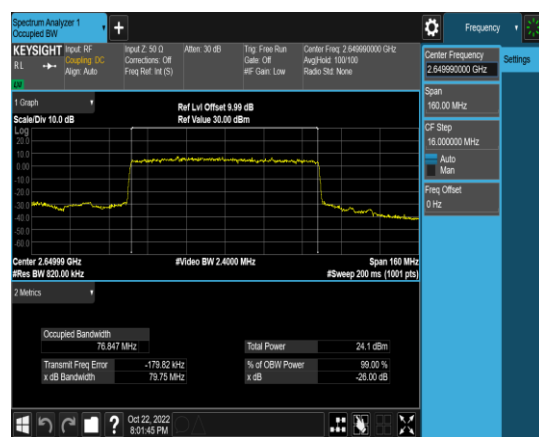

1-N41-PC3-30-80-M-8-CP-256QAM-Outer_F
ull-217@0-Ant1-77.369-80.07-≤80-PASS

1-N41-PC3-30-80-H-2-DFT-PI2BPSK-Outer_
Full-216@0-Ant1-76.847-79.75-≤80-PASS