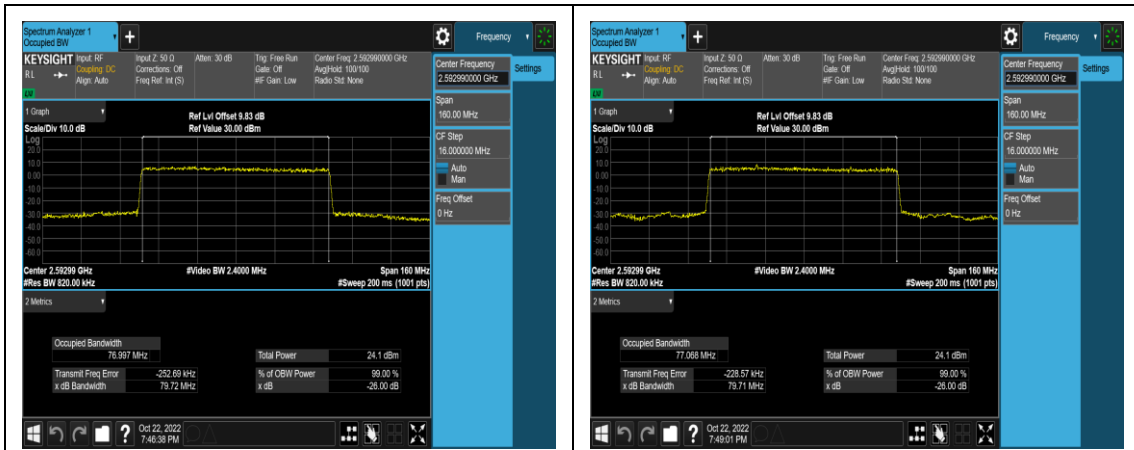

1-N41-PC3-30-70-H-8-CP-256QAM-Outer\_Full-189@0-Ant1-67.371-70.03-≤70-PASS

1-N41-PC3-30-80-L-1-DFT-QPSK-Outer\_Full-216@0-Ant1-76.959-79.77-≤80-PASS

1-N41-PC3-30-80-L-2-DFT-PI2BPSK-Outer\_Full-216@0-Ant1-76.803-79.68-≤80-PASS