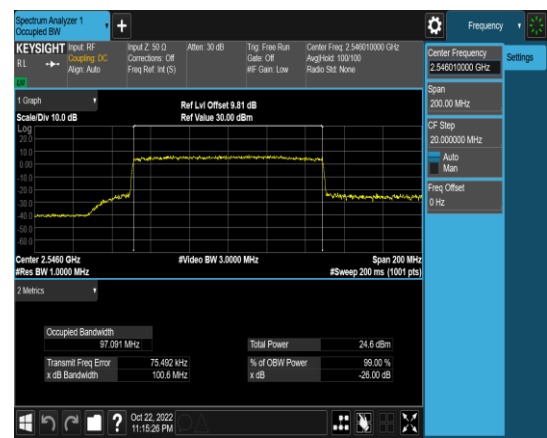

1-N41-PC3-30-100-L-4-DFT-64QAM-Outer_Full-270@0-Ant1-95.940-99.46-≤100-PASS

1-N41-PC3-30-100-L-6-CP-16QAM-Outer_Full-273@0-Ant1-97.091-100.6-≤100-PASS