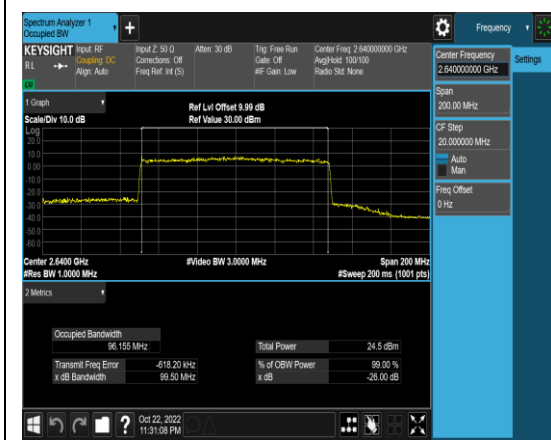

1-N41-PC3-30-100-M-7-CP-64QAM-Outer_Full-273@0-Ant1-97.315-100.7-≤100-PASS

1-N41-PC3-30-100-H-1-DFT-QPSK-Outer_Full-270@0-Ant1-96.155-99.50-≤100-PASS