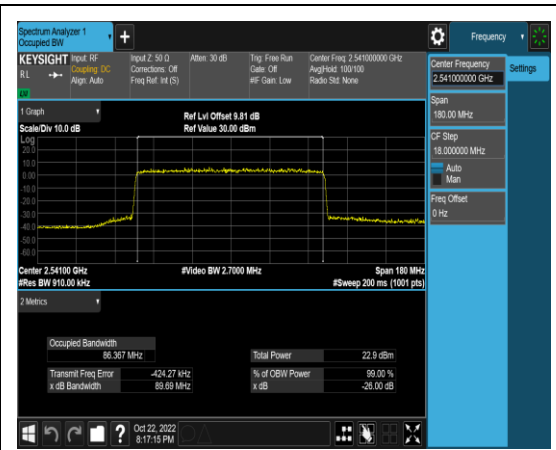

1-N41-PC3-30-90-L-2-DFT-PI2BPSK-Outer_Full-243@0-Ant1-86.437-89.62-≤90-PASS

1-N41-PC3-30-90-L-4-DFT-64QAM-Outer_Fu
Il-243@0-Ant1-86.367-89.69-≤90-PASS