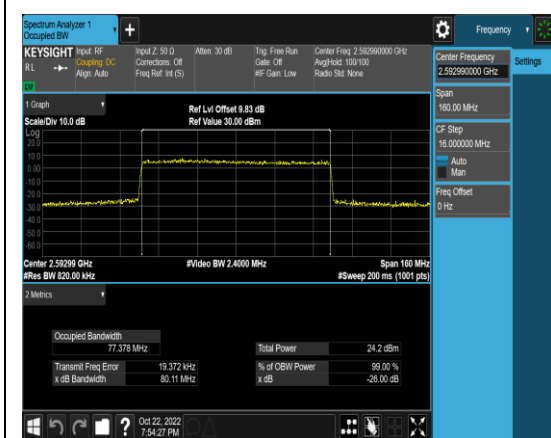

1-N41-PC3-30-80-M-3-DFT-16QAM-Outer_Full-216@0-Ant1-76.991-79.81-≤80-PASS

1-N41-PC3-30-80-M-5-CP-QPSK-Outer_Full-217@0-Ant1-77.378-80.11-≤80-PASS