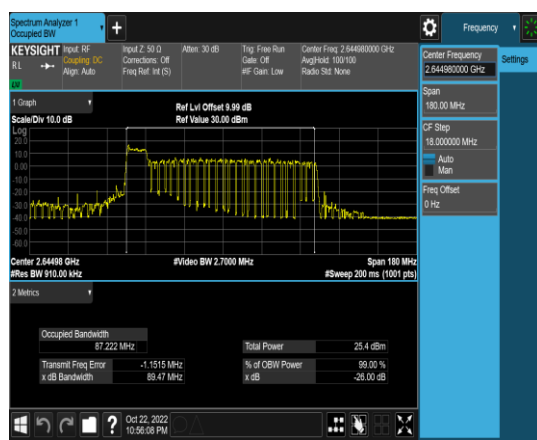

1-N41-PC3-30-90-M-8-CP-256QAM-Outer_Full-245@0-Ant1-87.356-90.42-≤90-PASS

1-N41-PC3-30-90-H-2-DFT-PI2BPSK-Outer_Full-243@0-Ant1-87.222-89.47-≤90-PASS