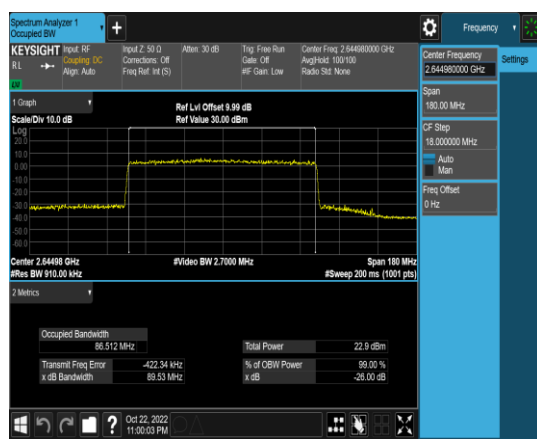

1-N41-PC3-30-90-H-2-DFT-PI2BPSK-Outer_Full-243@0-Ant1-87.222-89.47-≤90-PASS

1-N41-PC3-30-90-H-4-DFT-64QAM-Outer_Full-243@0-Ant1-86.512-89.53-≤90-PASS