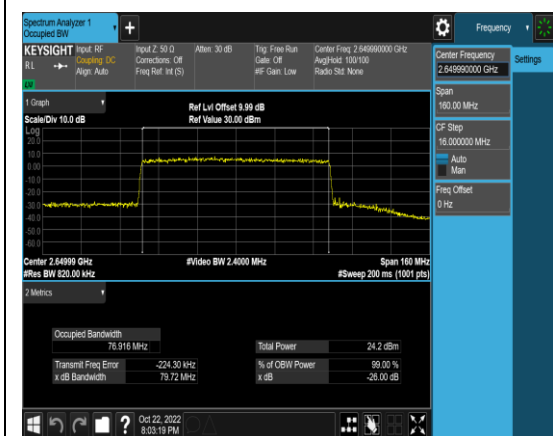

1-N41-PC3-30-80-H-1-DFT-QPSK-Outer_Full
-216@0-Ant1-76.831-79.72-≤80-PASS

1-N41-PC3-30-80-H-3-DFT-16QAM-Outer_F
ull-216@0-Ant1-76.916-79.72-≤80-PASS