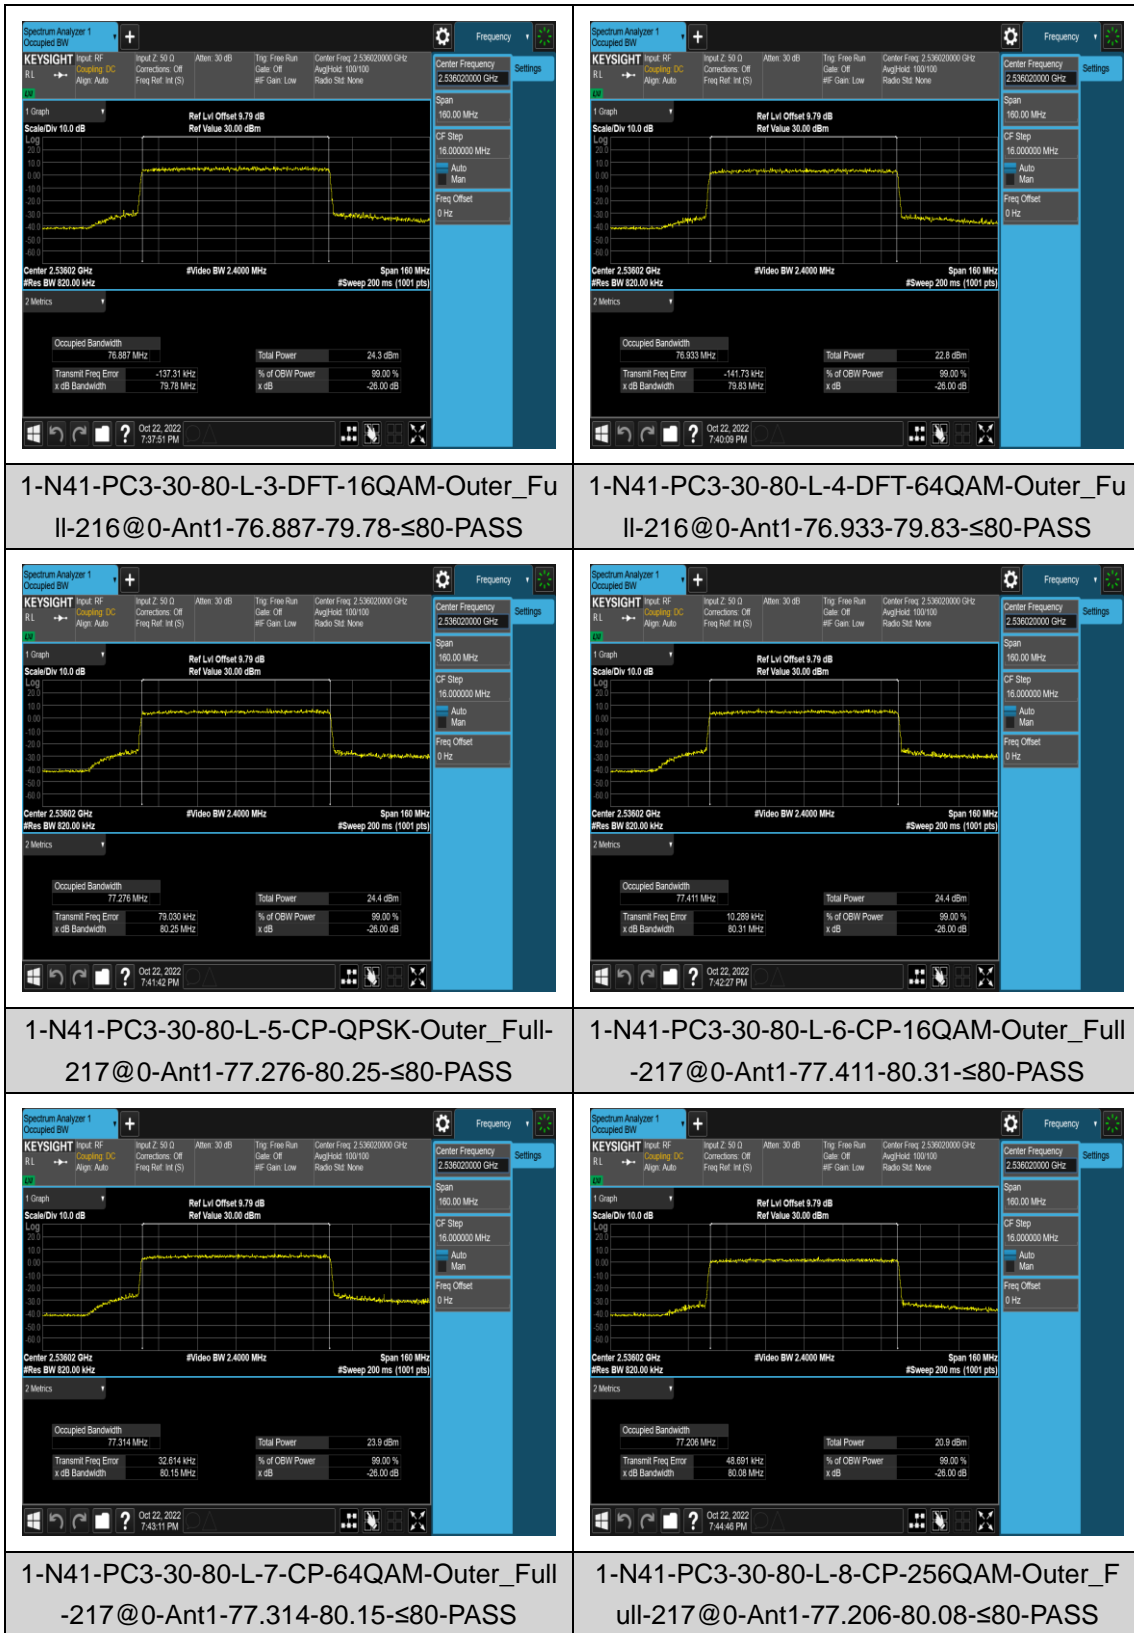

1-N41-PC3-30-80-L-1-DFT-QPSK-Outer_Full-216@0-Ant1-76.959-79.77-≤80-PASS

1-N41-PC3-30-80-L-2-DFT-PI2BPSK-Outer_Full-216@0-Ant1-76.803-79.68-≤80-PASS