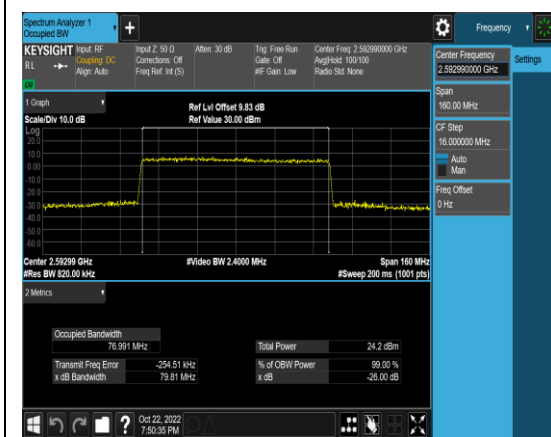

1-N41-PC3-30-80-M-1-DFT-QPSK-Outer_Full-216@0-Ant1-76.997-79.72-≤80-PASS

1-N41-PC3-30-80-M-3-DFT-16QAM-Outer_Full-216@0-Ant1-76.991-79.81-≤80-PASS