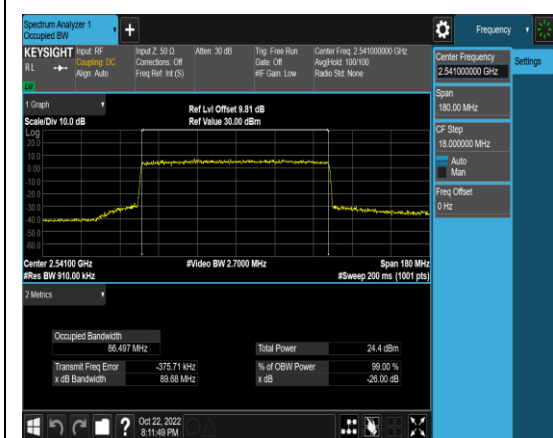

1-N41-PC3-30-80-H-7-CP-64QAM-Outer_Full-217@0-Ant1-77.225-80.10-≤80-PASS

1-N41-PC3-30-90-L-1-DFT-QPSK-Outer_Full-243@0-Ant1-86.497-89.68-≤90-PASS