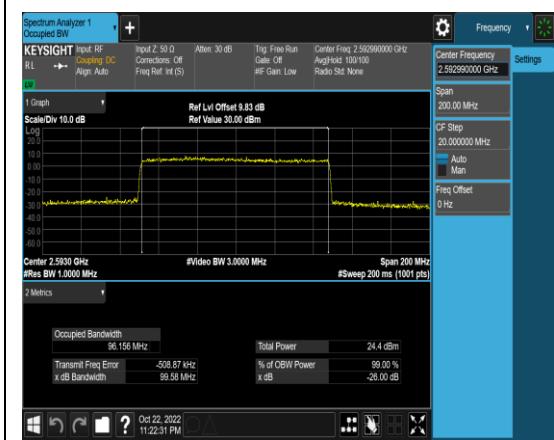

1-N41-PC3-30-100-M-1-DFT-QPSK-Outer_Full-270@0-Ant1-96.177-99.54-≤100-PASS

1-N41-PC3-30-100-M-3-DFT-16QAM-Outer_Full-270@0-Ant1-96.156-99.58-≤100-PASS