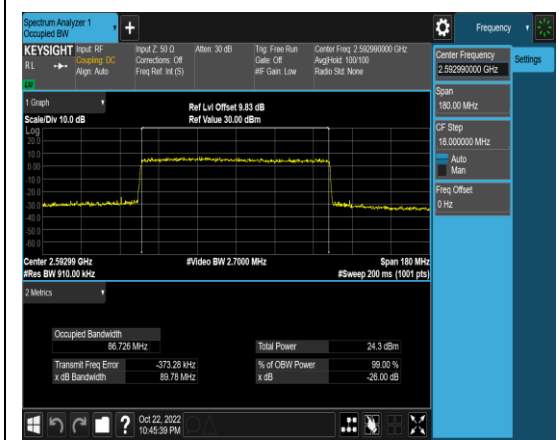

1-N41-PC3-30-90-M-1-DFT-QPSK-Outer_Full-243@0-Ant1-86.653-89.90-≤90-PASS

1-N41-PC3-30-90-M-3-DFT-16QAM-Outer_Full-243@0-Ant1-86.726-89.78-≤90-PASS