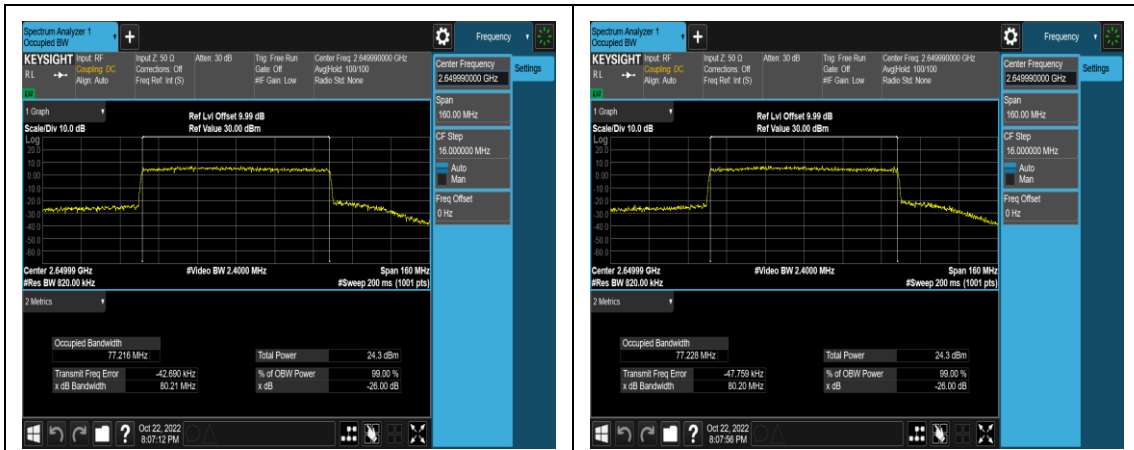

1-N41-PC3-30-80-H-3-DFT-16QAM-Outer_F
ull-216@0-Ant1-76.916-79.72-≤80-PASS

1-N41-PC3-30-80-H-4-DFT-64QAM-Outer_F
ull-216@0-Ant1-76.848-79.82-≤80-PASS

1-N41-PC3-30-80-H-5-CP-QPSK-Outer_Full-217@0-Ant1-77.216-80.21-≤80-PASS

1-N41-PC3-30-80-H-6-CP-16QAM-Outer_Full-217@0-Ant1-77.228-80.20-≤80-PASS