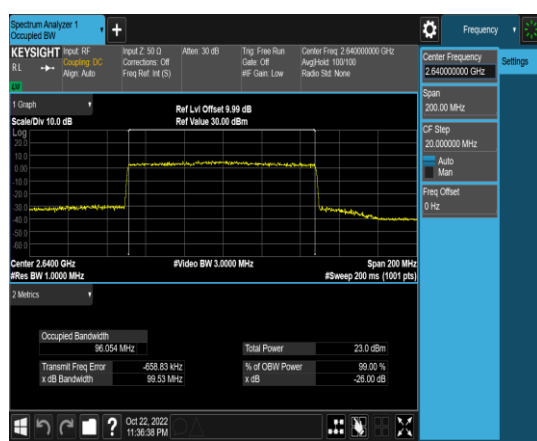

1-N41-PC3-30-100-H-2-DFT-PI2BPSK-Outer_Full-270@0-Ant1-96.133-99.68-≤100-PASS

1-N41-PC3-30-100-H-4-DFT-64QAM-Outer_Full-270@0-Ant1-96.054-99.53-≤100-PASS