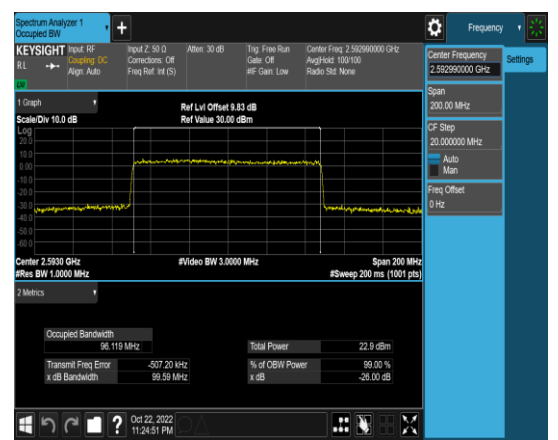

1-N41-PC3-30-100-M-2-DFT-PI2BPSK-Outer_Full-270@0-Ant1-96.108-99.51-≤100-PASS

1-N41-PC3-30-100-M-4-DFT-64QAM-Outer_Full-270@0-Ant1-96.119-99.59-≤100-PASS