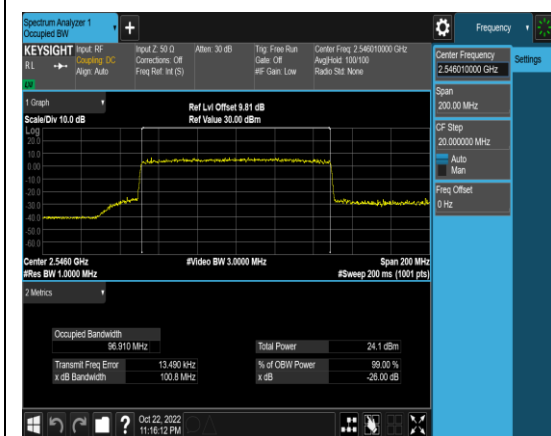

1-N41-PC3-30-100-L-5-CP-QPSK-Outer_Full-273@0-Ant1-97.001-100.8-≤100-PASS

1-N41-PC3-30-100-L-7-CP-64QAM-Outer_Full-273@0-Ant1-96.910-100.8-≤100-PASS