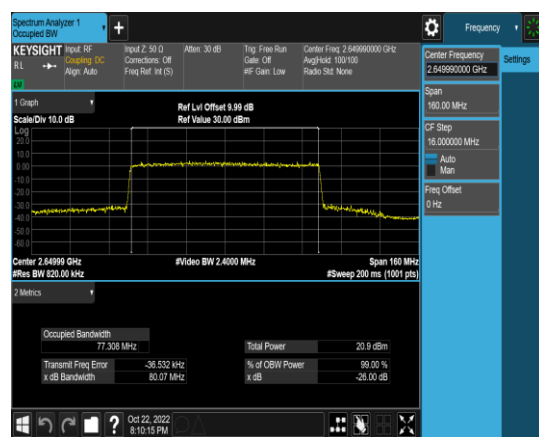

1-N41-PC3-30-80-H-6-CP-16QAM-Outer_Full-217@0-Ant1-77.228-80.20-≤80-PASS

1-N41-PC3-30-80-H-8-CP-256QAM-Outer_Full-217@0-Ant1-77.308-80.07-≤80-PASS