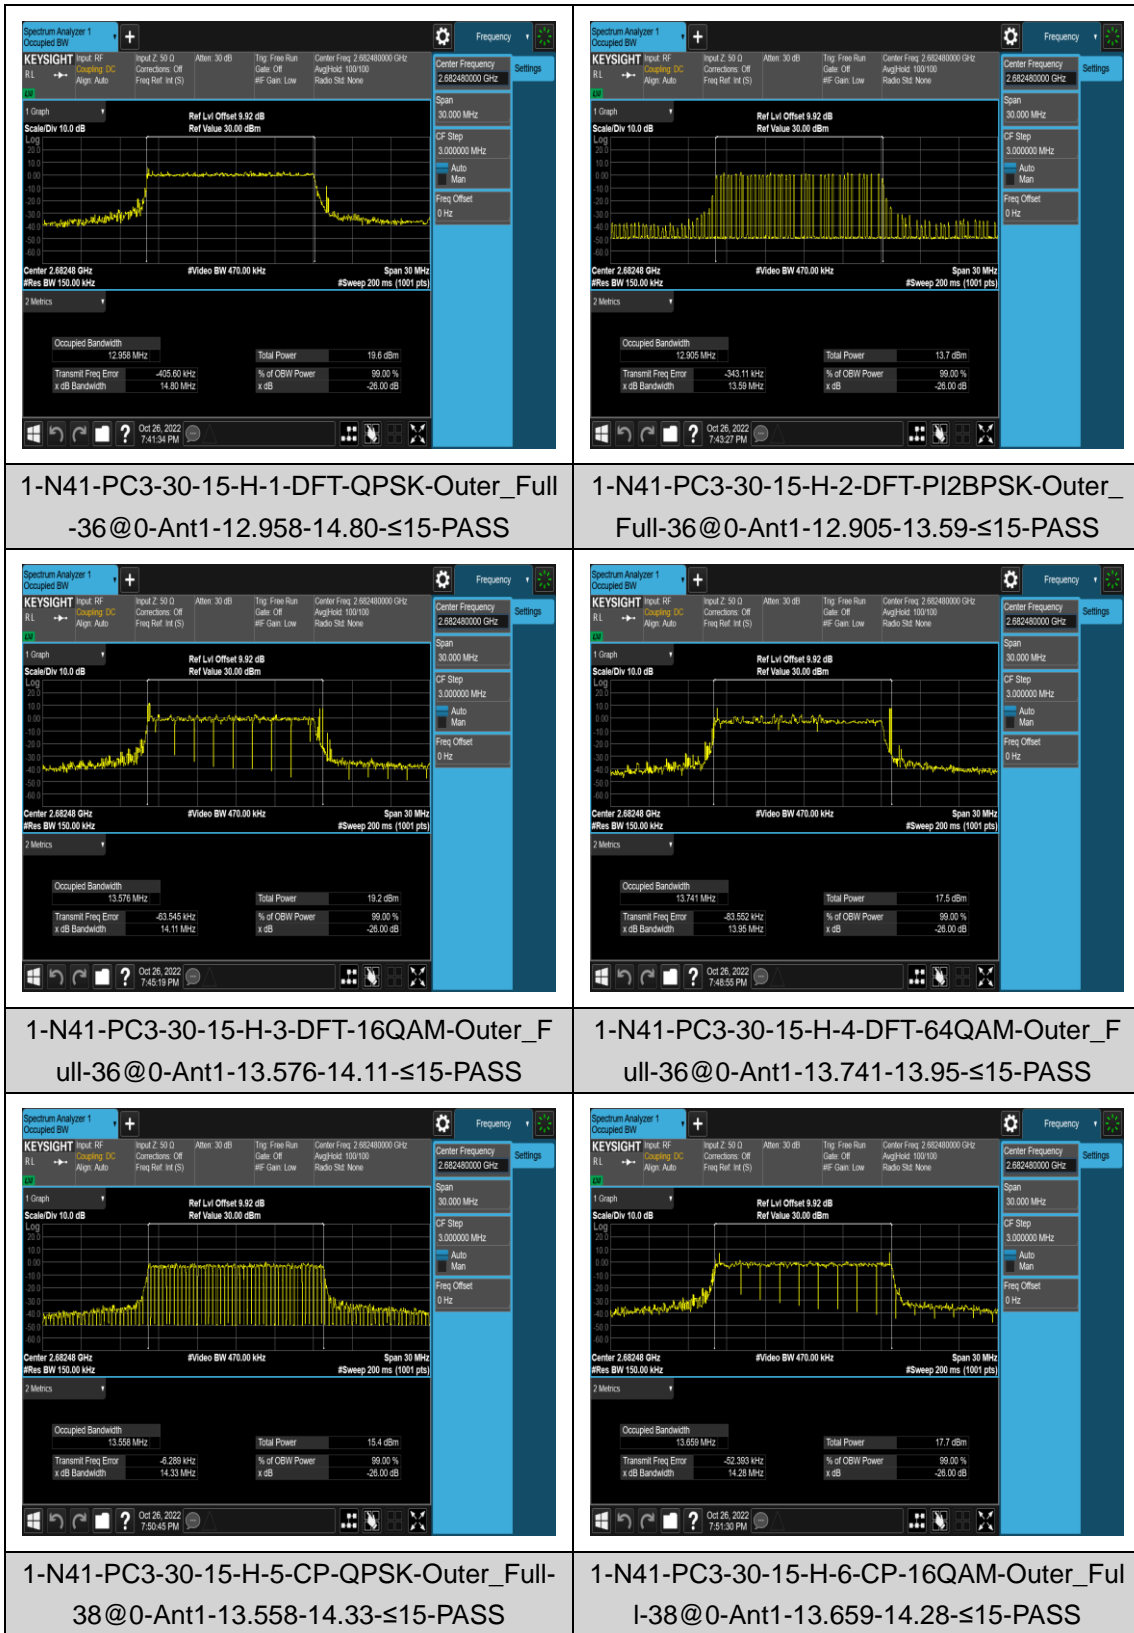

1-N41-PC3-30-15-M-7-CP-64QAM-Outer_Full-38@0-Ant1-13.223-14.44-≤15-PASS

1-N41-PC3-30-15-M-8-CP-256QAM-Outer_Full-38@0-Ant1-13.667-14.20-≤15-PASS