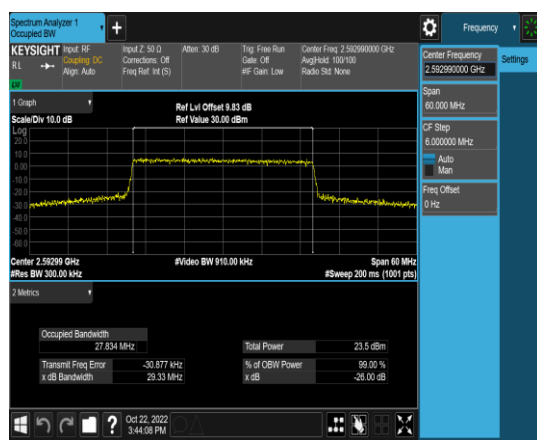

1-N41-PC3-30-30-M-4-DFT-64QAM-Outer_Full-75@0-Ant1-26.753-28.26-≤30-PASS

1-N41-PC3-30-30-M-6-CP-16QAM-Outer_Full-78@0-Ant1-27.834-29.33-≤30-PASS