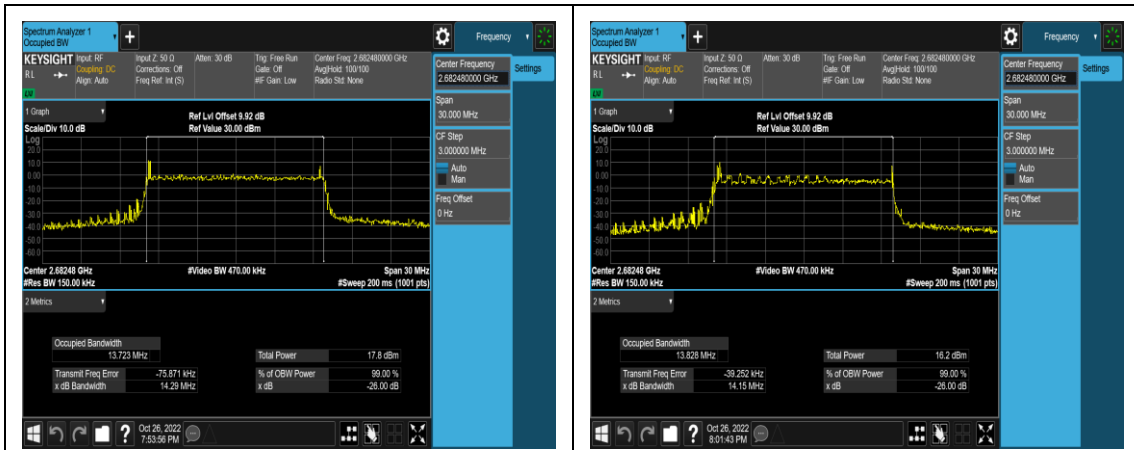

1-N41-PC3-30-15-M-6-CP-16QAM-Outer\_Full-38@0-Ant1-13.739-14.03-≤15-PASS

1-N41-PC3-30-15-M-7-CP-64QAM-Outer\_Full-38@0-Ant1-13.223-14.44-≤15-PASS

1-N41-PC3-30-15-M-8-CP-256QAM-Outer\_Full-38@0-Ant1-13.667-14.20-≤15-PASS