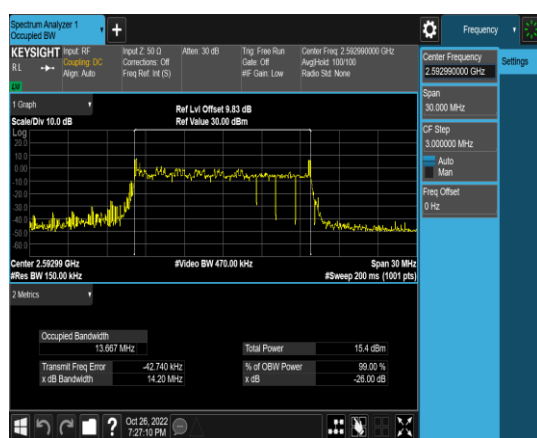

1-N41-PC3-30-15-M-6-CP-16QAM-Outer_Full-38@0-Ant1-13.739-14.03-≤15-PASS

1-N41-PC3-30-15-M-8-CP-256QAM-Outer_Full-38@0-Ant1-13.667-14.20-≤15-PASS