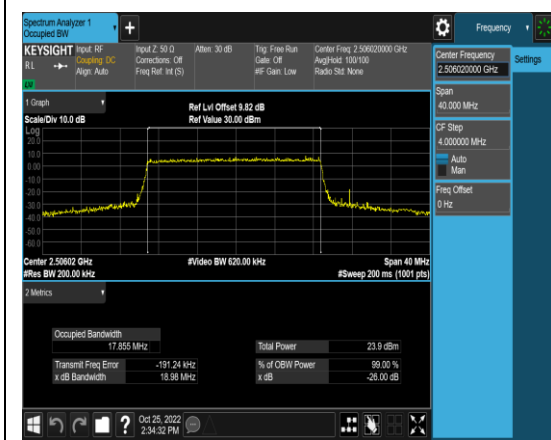

1-N41-PC3-30-15-H-7-CP-64QAM-Outer_Full-I38@0-Ant1-13.723-14.29-≤15-PASS

1-N41-PC3-30-20-L-1-DFT-QPSK-Outer_Full-50@0-Ant1-17.855-18.98-≤20-PASS