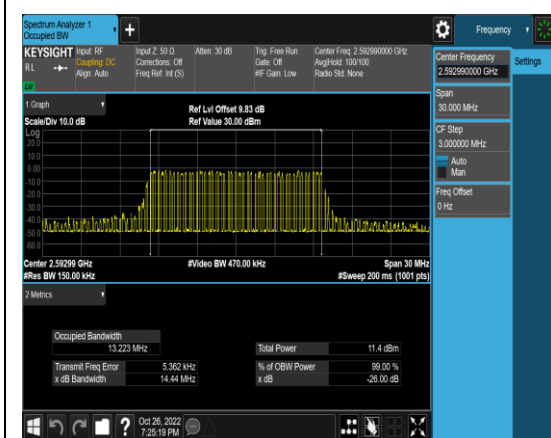

1-N41-PC3-30-15-M-5-CP-QPSK-Outer_Full-38@0-Ant1-13.529-14.41-≤15-PASS

1-N41-PC3-30-15-M-7-CP-64QAM-Outer_Full-38@0-Ant1-13.223-14.44-≤15-PASS