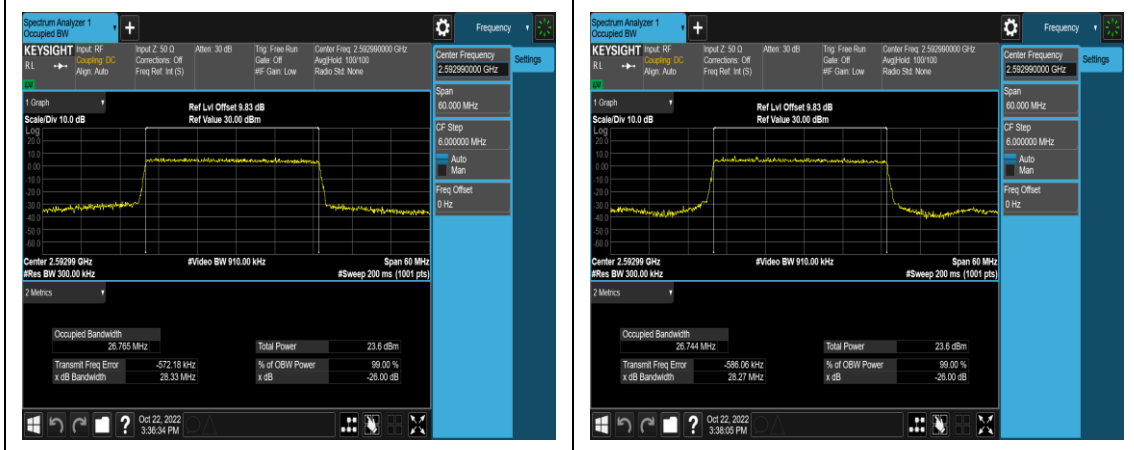

1-N41-PC3-30-30-L-7-CP-64QAM-Outer_Full-78@0-Ant1-27.769-29.28-≤30-PASS   1-N41-PC3-30-30-L-8-CP-256QAM-Outer_Full-78@0-Ant1-27.758-29.38-≤30-PASS

1-N41-PC3-30-30-M-1-DFT-QPSK-Outer_Full-75@0-Ant1-26.765-28.33-≤30-PASS   1-N41-PC3-30-30-M-2-DFT-PI2BPSK-Outer_Full-75@0-Ant1-26.744-28.27-≤30-PASS