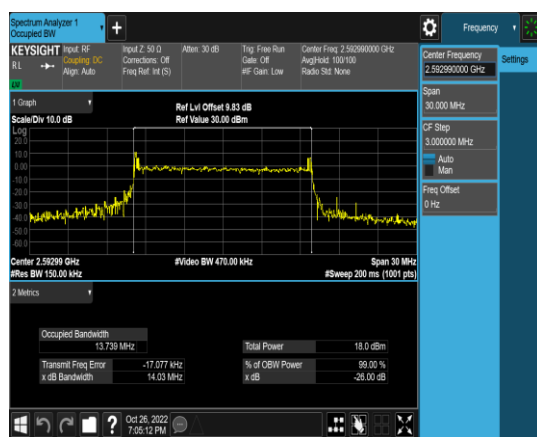

1-N41-PC3-30-15-M-4-DFT-64QAM-Outer_Full-36@0-Ant1-12.805-13.77-≤15-PASS

1-N41-PC3-30-15-M-6-CP-16QAM-Outer_Full-38@0-Ant1-13.739-14.03-≤15-PASS