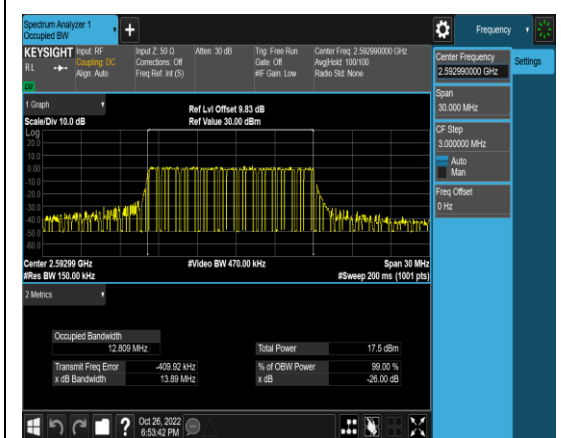

1-N41-PC3-30-15-L-5-CP-QPSK-Outer_Full-
38@0-Ant1-13.534-14.46-≤15-PASS

1-N41-PC3-30-15-M-1-DFT-QPSK-Outer_Ful
l-36@0-Ant1-12.809-13.89-≤15-PASS