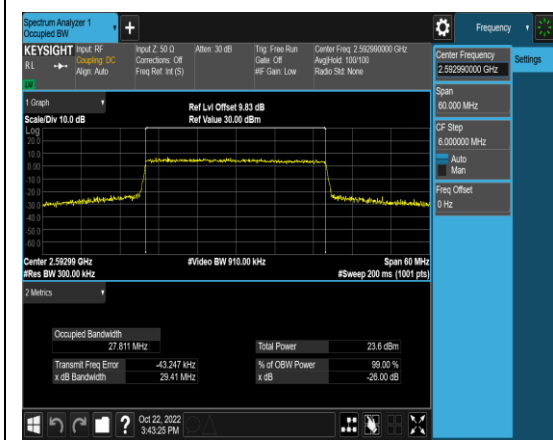

1-N41-PC3-30-30-M-3-DFT-16QAM-Outer_Full-75@0-Ant1-26.744-28.22-≤30-PASS

1-N41-PC3-30-30-M-5-CP-QPSK-Outer_Full-78@0-Ant1-27.811-29.41-≤30-PASS