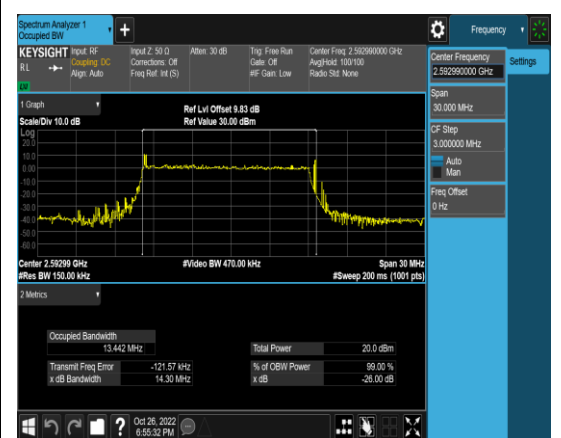

1-N41-PC3-30-15-L-6-CP-16QAM-Outer_Full
-38@0-Ant1-13.593-14.72-≤15-PASS

1-N41-PC3-30-15-M-2-DFT-PI2BPSK-Outer_
Full-36@0-Ant1-13.442-14.30-≤15-PASS