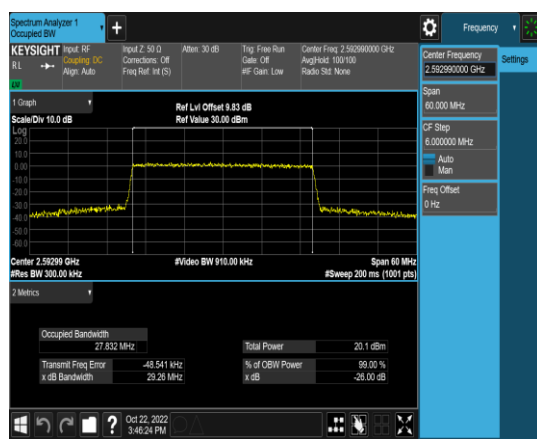

1-N41-PC3-30-30-M-6-CP-16QAM-Outer_Full-78@0-Ant1-27.834-29.33-≤30-PASS

1-N41-PC3-30-30-M-8-CP-256QAM-Outer_Full-78@0-Ant1-27.832-29.26-≤30-PASS