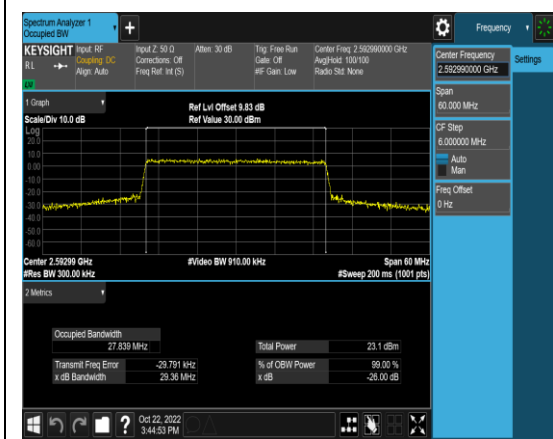

1-N41-PC3-30-30-M-5-CP-QPSK-Outer_Full-78@0-Ant1-27.811-29.41-≤30-PASS

1-N41-PC3-30-30-M-7-CP-64QAM-Outer_Full-78@0-Ant1-27.839-29.36-≤30-PASS