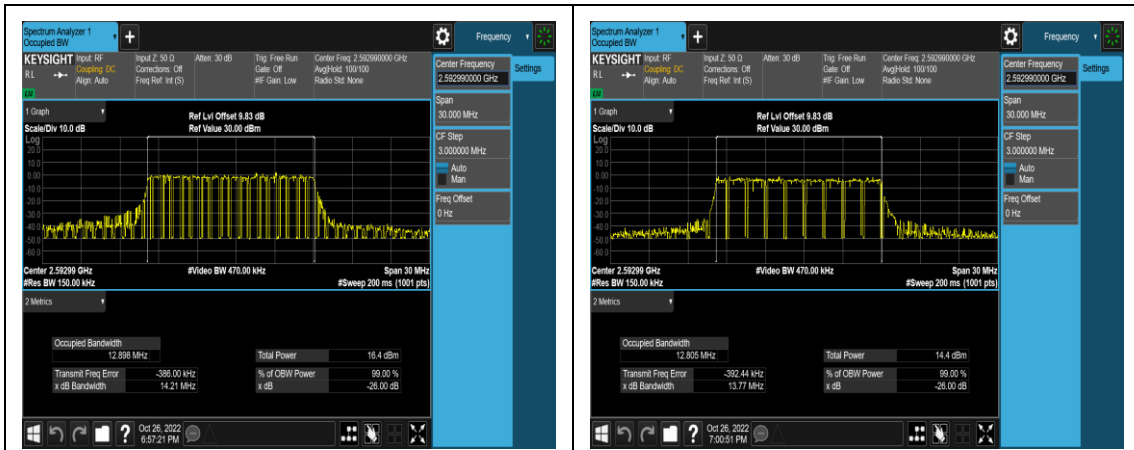

1-N41-PC3-30-15-M-1-DFT-QPSK-Outer_Ful
l-36@0-Ant1-12.809-13.89-≤15-PASS

1-N41-PC3-30-15-M-2-DFT-PI2BPSK-Outer_
Full-36@0-Ant1-13.442-14.30-≤15-PASS

1-N41-PC3-30-15-M-3-DFT-16QAM-Outer_Full-36@0-Ant1-12.898-14.21-≤15-PASS

1-N41-PC3-30-15-M-4-DFT-64QAM-Outer_Full-36@0-Ant1-12.805-13.77-≤15-PASS