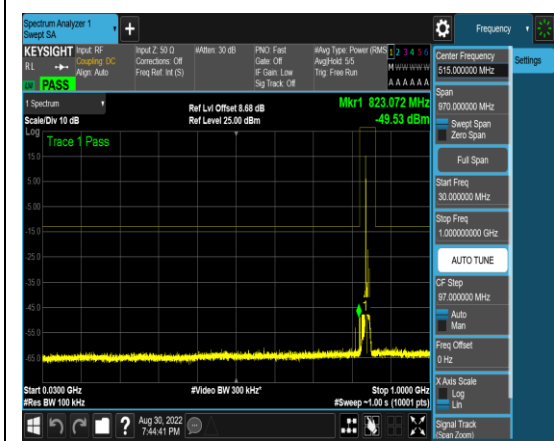

1-N5-PC3-15-10-H-16-CP-QPSK-Edge_1RB
_Left-1@0-0.009-0.15-Ant1-0.02--55.74--33-
PASS

1-N5-PC3-15-10-H-16-CP-QPSK-Edge_1RB
_Left-1@0-30-1000-Ant1-823.07--49.53--13-
PASS