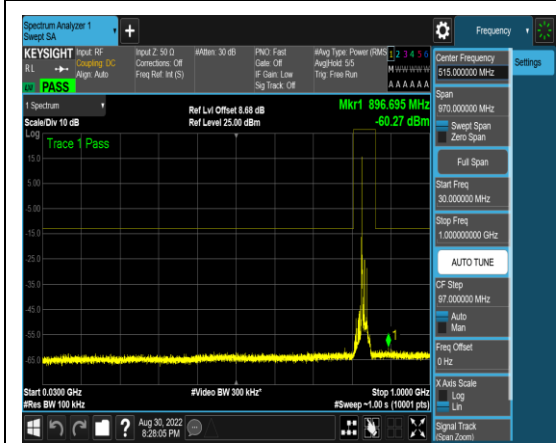

1-N5-PC3-15-15-M-4-DFT-QPSK-Edge_1RB
_Left-1@0-0.009-0.15-Ant1-0.06--57.35--33-
PASS

1-N5-PC3-15-15-M-4-DFT-QPSK-Edge_1RB
_Left-1@0-30-1000-Ant1-896.70--60.27--13-
PASS