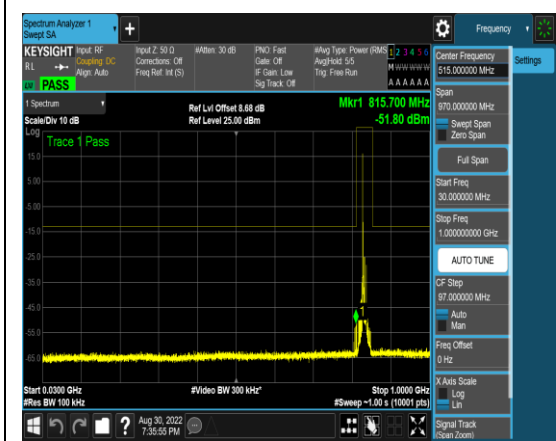

1-N5-PC3-15-10-M-4-DFT-QPSK-Edge_1RB
_Left-1@0-0.009-0.15-Ant1-0.06--58.12--33-
PASS

1-N5-PC3-15-10-M-4-DFT-QPSK-Edge_1RB
_Left-1@0-30-1000-Ant1-815.70--51.80--13-
PASS