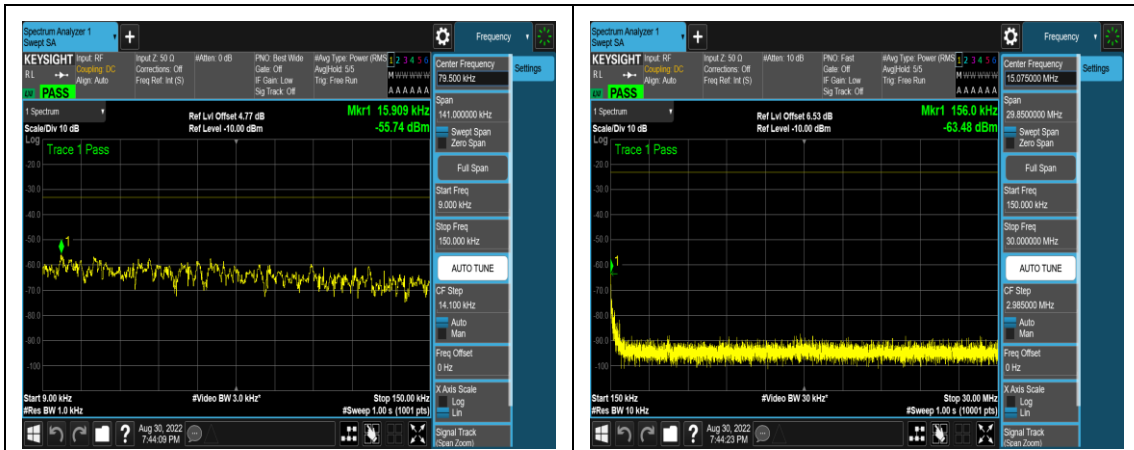

1-N5-PC3-15-10-H-4-DFT-QPSK-Edge_1RB
_Left-1@0-3000-12000-Ant1-3997.20--43.73-
-13-PASS

1-N5-PC3-15-10-H-4-DFT-QPSK-Edge_1RB
_Left-1@0-12000-20000-Ant1-19332.00--45.
00--13-PASS

1-N5-PC3-15-10-H-16-CP-QPSK-Edge_1RB
_Left-1@0-0.009-0.15-Ant1-0.02--55.74--33-
PASS

1-N5-PC3-15-10-H-16-CP-QPSK-Edge_1RB
_Left-1@0-0.15-30-Ant1-0.16--63.48--23-PA
SS