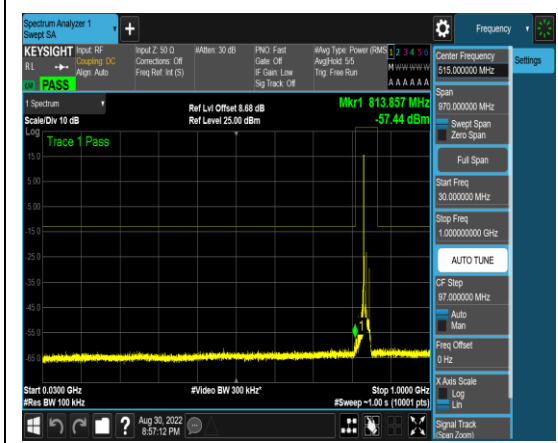

1-N5-PC3-15-15-H-4-DFT-QPSK-Edge_1RB
_Left-1@0-0.009-0.15-Ant1-0.06--56.69--33-
PASS

1-N5-PC3-15-15-H-4-DFT-QPSK-Edge_1RB
_Left-1@0-30-1000-Ant1-813.86--57.44--13-
PASS