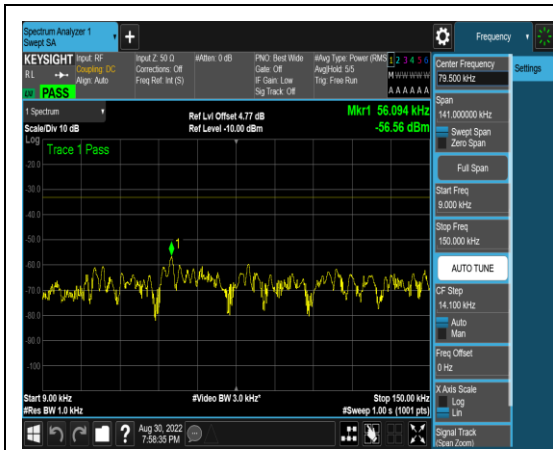

1-N5-PC3-15-10-H-16-CP-QPSK-Edge_1RB
_Left-1@0-3000-12000-Ant1-4015.20--43.99-
-13-PASS

1-N5-PC3-15-15-L-4-DFT-QPSK-Edge_1RB_
Left-1 @0-0.009-0.15-Ant1-0.06--56.56--33-P
ASS