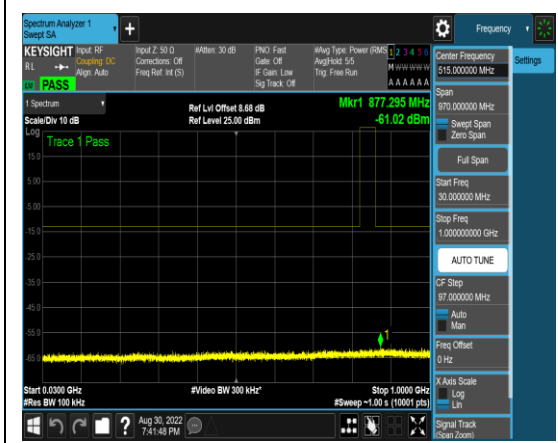

1-N5-PC3-15-10-H-4-DFT-QPSK-Edge_1RB
_Left-1@0-0.009-0.15-Ant1-0.06--57.71--33-
PASS

1-N5-PC3-15-10-H-4-DFT-QPSK-Edge_1RB
_Left-1@0-30-1000-Ant1-877.30--61.02--13-
PASS