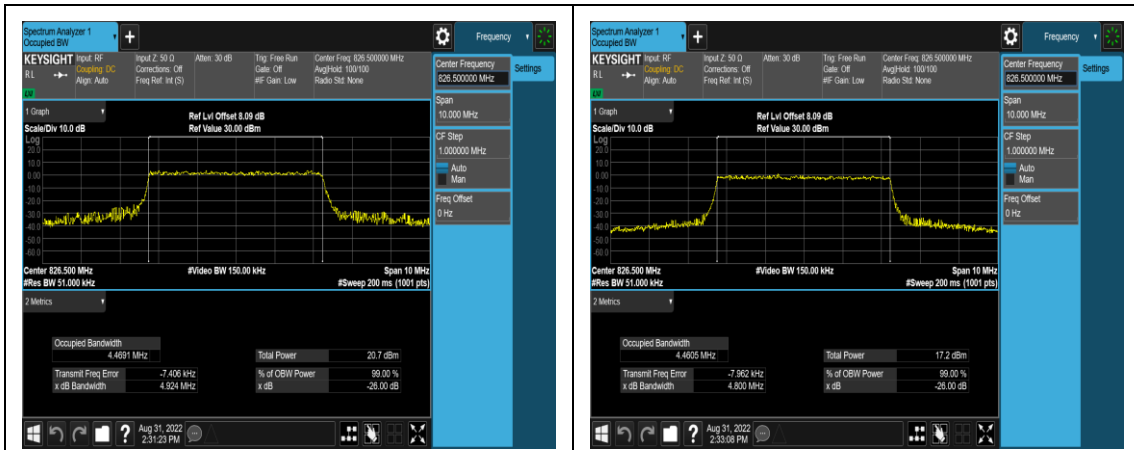

1-N5-PC3-15-5-L-7-CP-64QAM-Outer_Full-2
5@0-Ant1-4.4691-4.924-≤5-PASS

1-N5-PC3-15-5-L-8-CP-256QAM-Outer_Full-
25@0-Ant1-4.4605-4.800-≤5-PASS