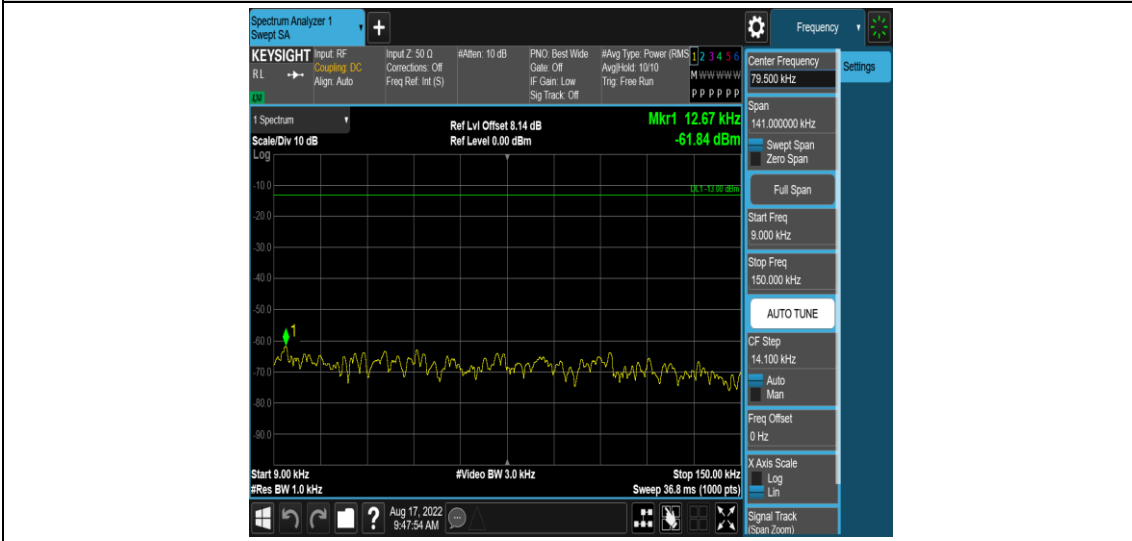

Band71-15MHz-16QAM-133297-1RB#0-Range1:0.009~0.15MHz