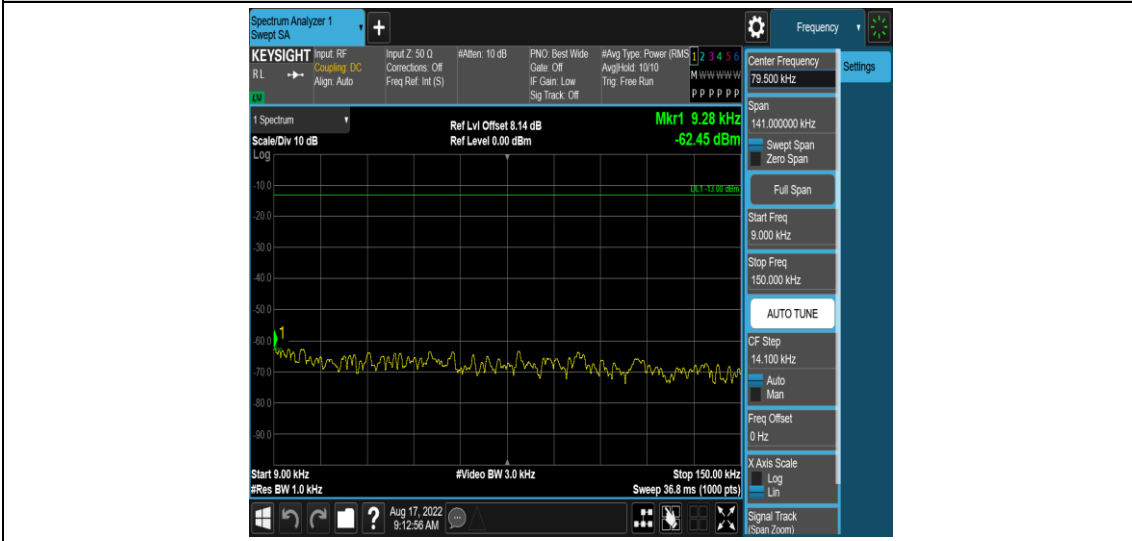

Band71-5MHz-16QAM-133297-1RB#0-Range1:0.009~0.15MHz