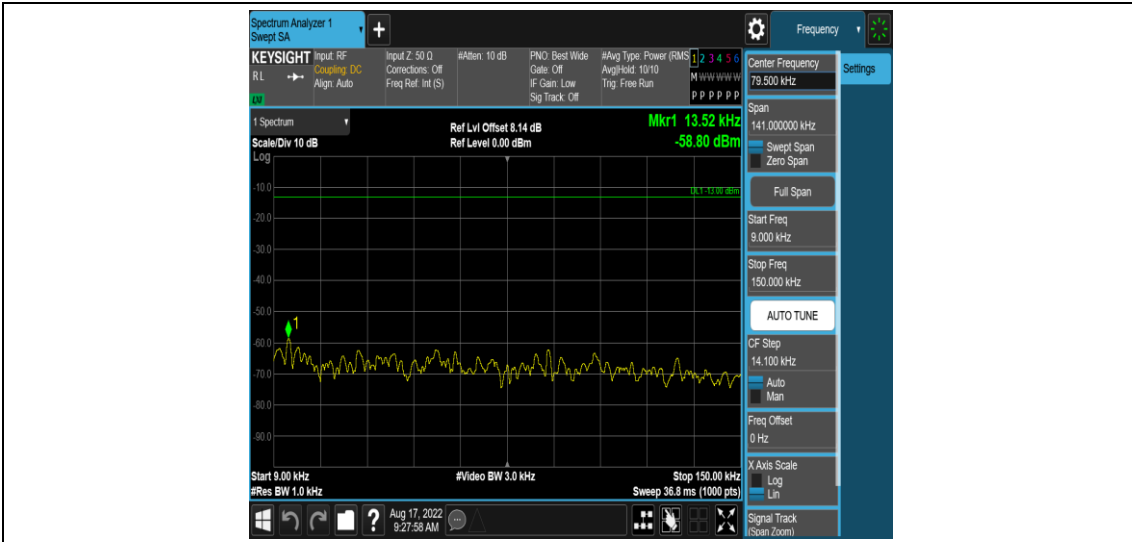

Band71-10MHz-16QAM-133172-1RB#0-Range1:0.009~0.15MHz