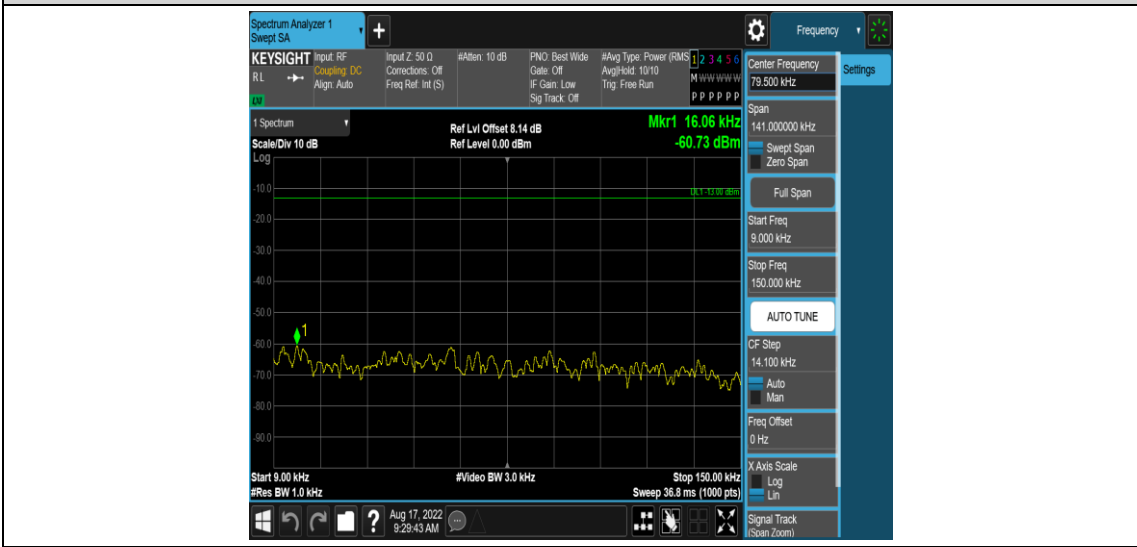

Band71-10MHz-16QAM-133297-1RB#0-Range1:0.009~0.15MHz