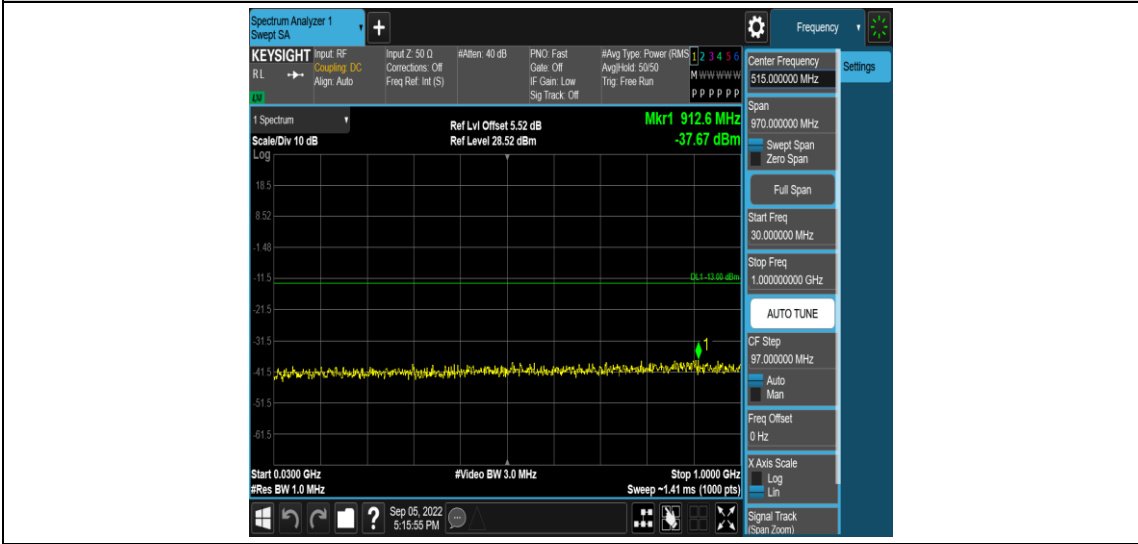

Band66-15MHz-QPSK-132597-1RB#0-Range3:30~1000MHz

Band66-15MHz-QPSK-132597-1RB#0-Range4:1000~10000MHz

Band66-15MHz-16QAM-132047-1RB#0-Range1:0.009~0.15MHz

Band66-15MHz-16QAM-132047-1RB#0-Range2:0.15~30MHz