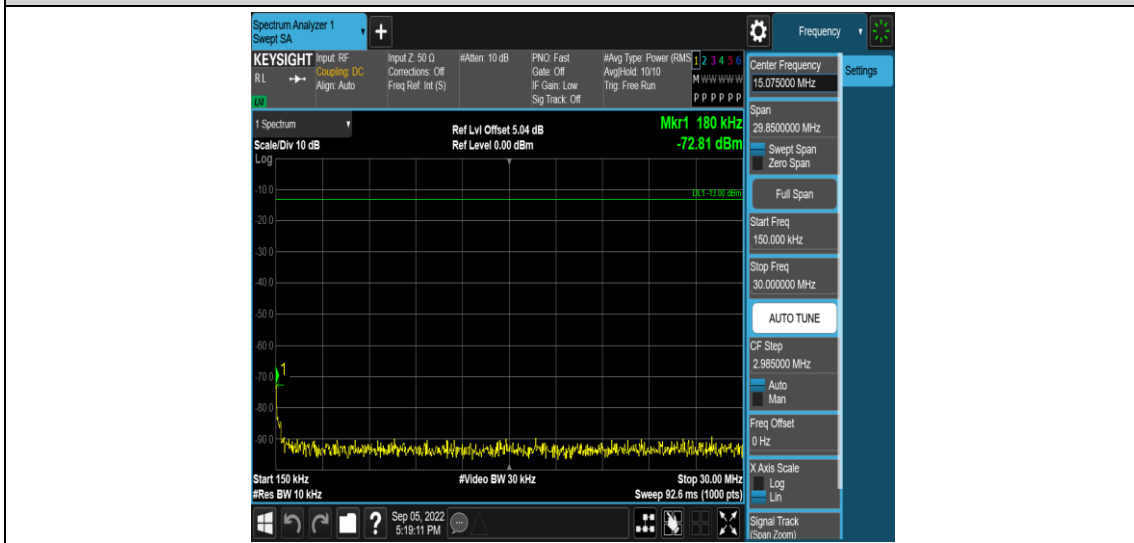

Band66-15MHz-16QAM-132322-1RB#0-Range3:30~1000MHz

Band66-15MHz-16QAM-132322-1RB#0-Range4:1000~10000MHz

Band66-15MHz-16QAM-132597-1RB#0-Range1:0.009~0.15MHz

Band66-15MHz-16QAM-132597-1RB#0-Range2:0.15~30MHz