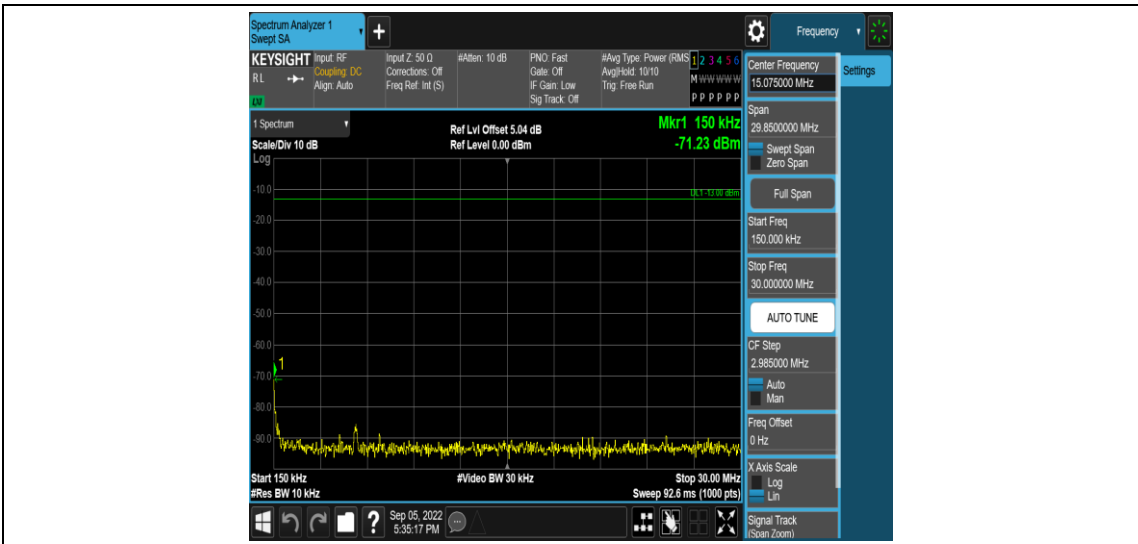

Band66-20MHz-QPSK-132072-1RB#0-Range1:0.009~0.15MHz

Band66-20MHz-QPSK-132072-1RB#0-Range2:0.15~30MHz