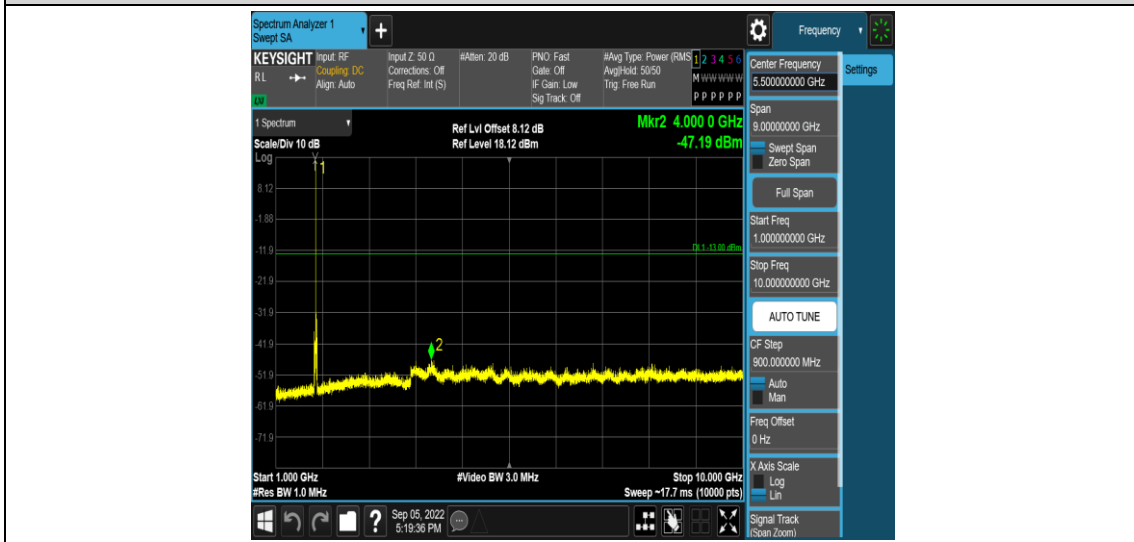

Band66-15MHz-16QAM-132597-1RB#0-Range3:30~1000MHz

Band66-15MHz-16QAM-132597-1RB#0-Range4:1000~10000MHz