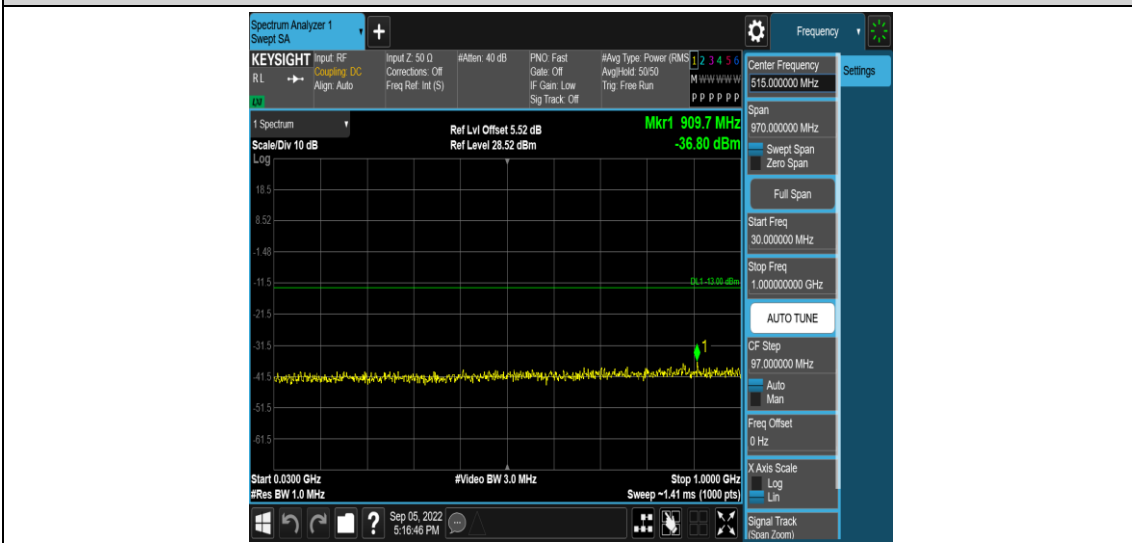

Band66-15MHz-QPSK-132047-1RB#0-Range2:0.15~30MHz

Band66-15MHz-QPSK-132047-1RB#0-Range3:30~1000MHz

Band66-15MHz-QPSK-132047-1RB#0-Range4: 1000~10000MHz

Band66-15MHz-QPSK-132322-1RB#0-Range1:0.009~0.15MHz

Band66-15MHz-QPSK-132322-1RB#0-Range2:0.15~30MHz