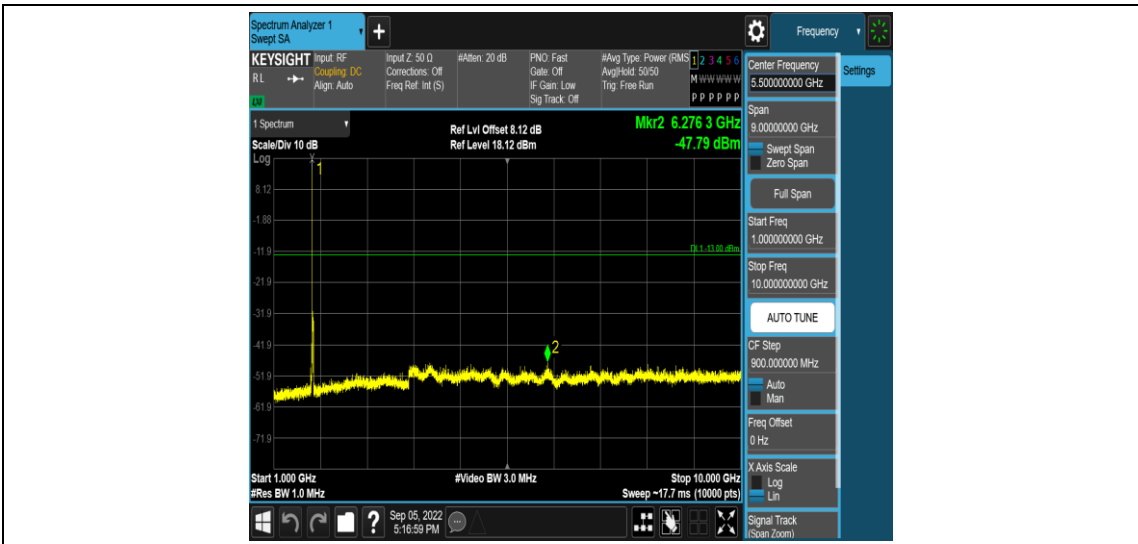

Band66-15MHz-QPSK-132322-1RB#0-Range3:30~1000MHz

Band66-15MHz-QPSK-132322-1RB#0-Range4: 1000~10000MHz