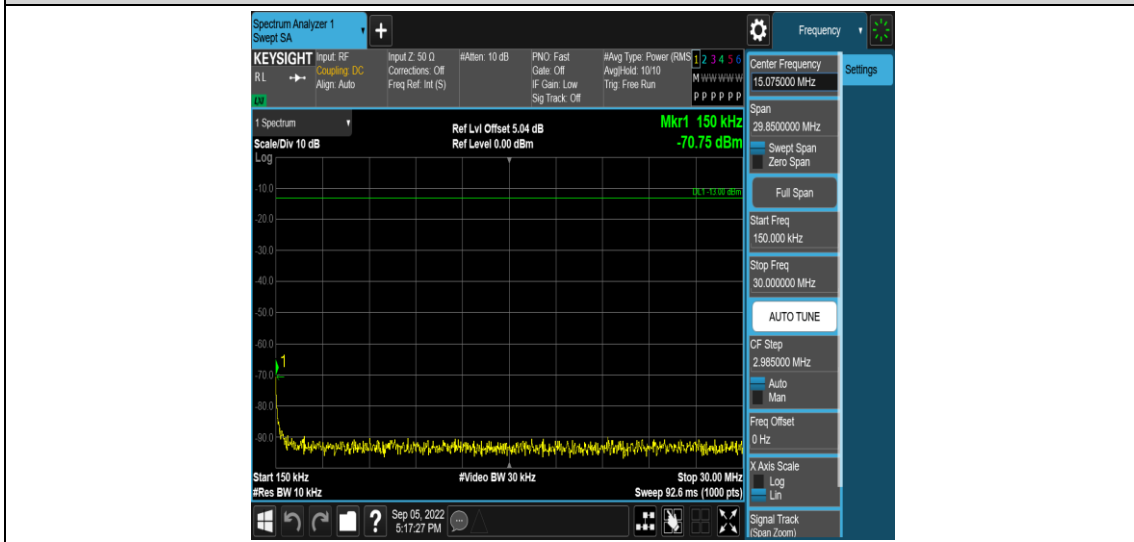

Band66-15MHz-16QAM-132322-1RB#0-Range1:0.009~0.15MHz

Band66-15MHz-16QAM-132322-1RB#0-Range2:0.15~30MHz