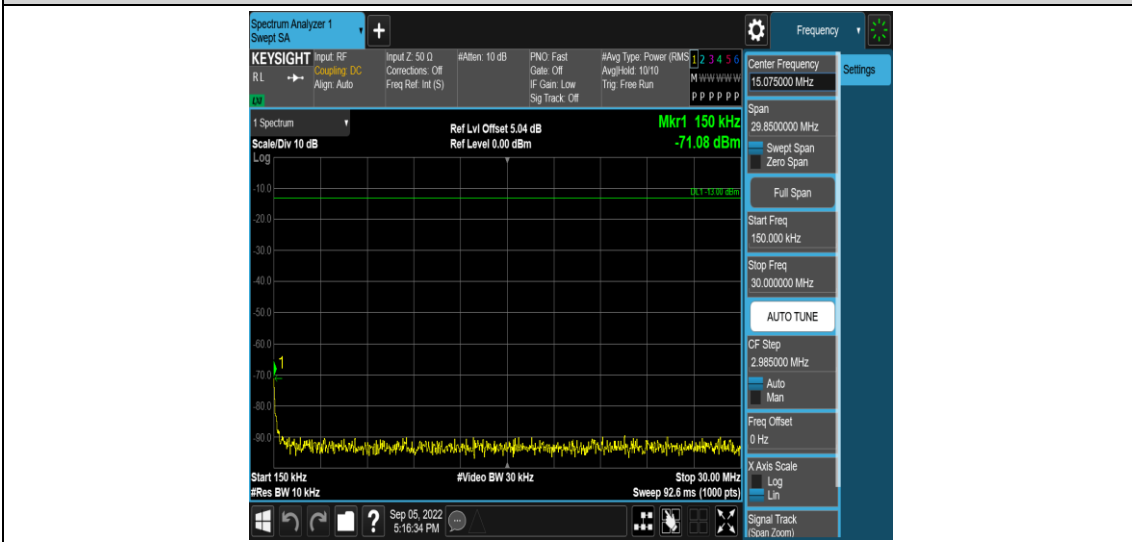

Band66-15MHz-QPSK-132047-1RB#0-Range2:0.15~30MHz

Band66-15MHz-QPSK-132047-1RB#0-Range3:30~1000MHz

Band66-15MHz-QPSK-132047-1RB#0-Range4: 1000~10000MHz

Band66-15MHz-QPSK-132322-1RB#0-Range1:0.009~0.15MHz

Band66-15MHz-QPSK-132322-1RB#0-Range2:0.15~30MHz