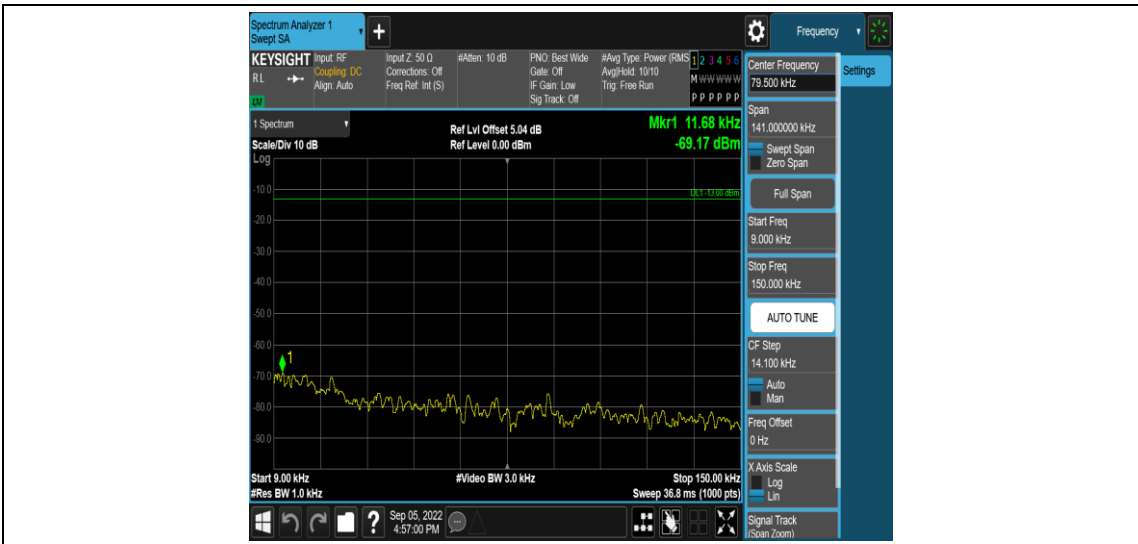

Band66-10MHz-16QAM-132022-1RB#0-Range4:1000~10000MHz

Band66-10MHz-16QAM-132322-1RB#0-Range1:0.009~0.15MHz