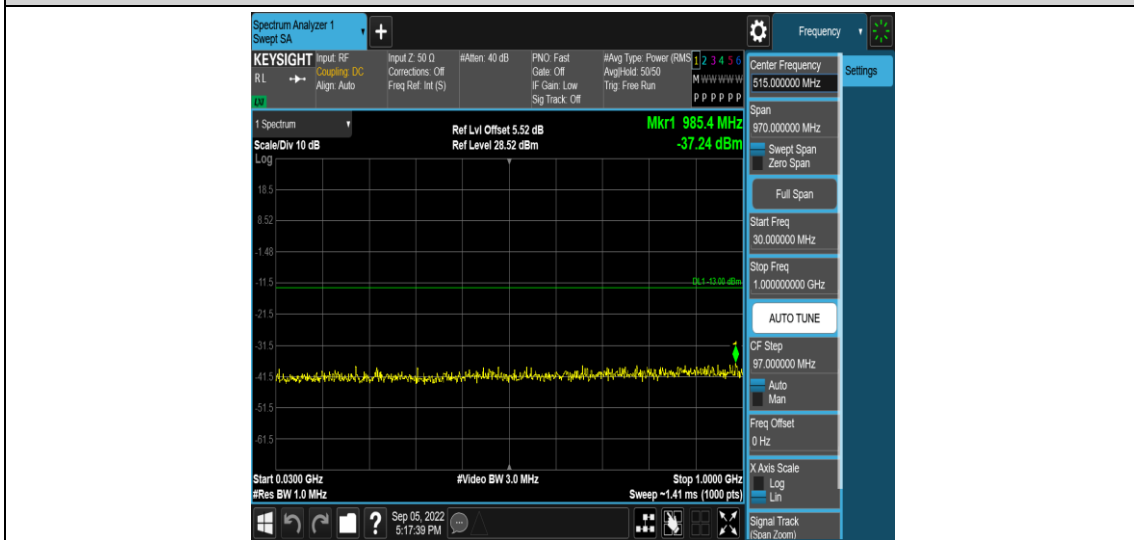

Band66-15MHz-16QAM-132047-1RB#0-Range3:30~1000MHz

Band66-15MHz-16QAM-132047-1RB#0-Range4:1000~10000MHz

Band66-15MHz-16QAM-132322-1RB#0-Range1:0.009~0.15MHz

Band66-15MHz-16QAM-132322-1RB#0-Range2:0.15~30MHz