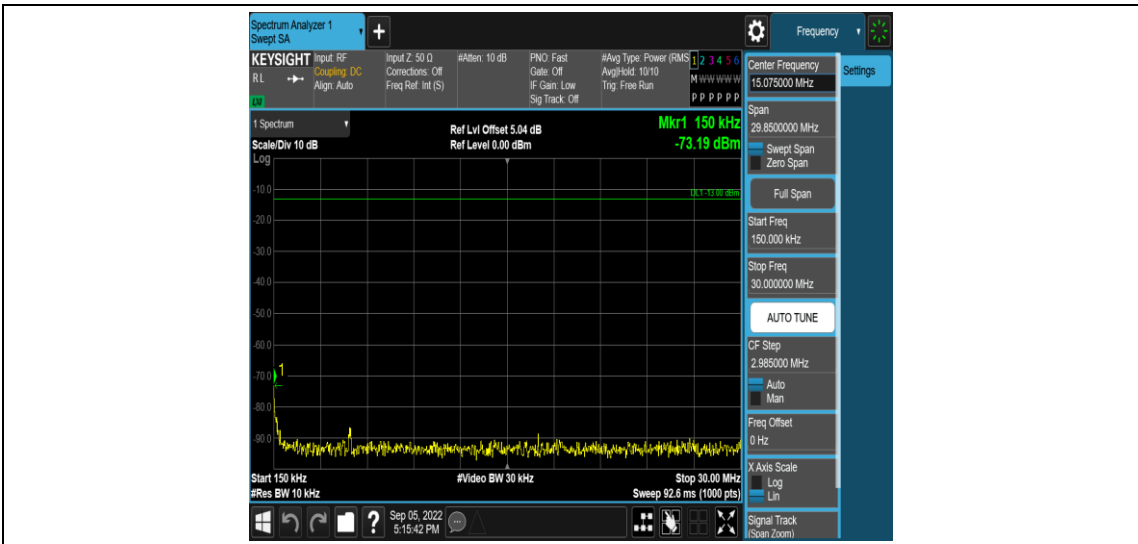

Band66-15MHz-16QAM-132047-1RB#0-Range1:0.009~0.15MHz

Band66-15MHz-16QAM-132047-1RB#0-Range2:0.15~30MHz