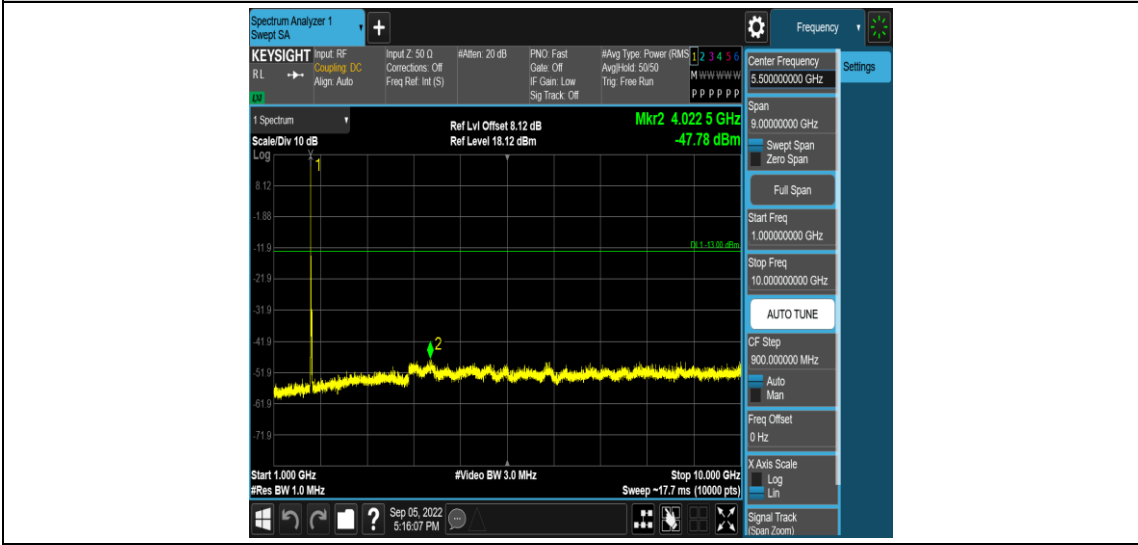

Band66-15MHz-16QAM-132047-1RB#0-Range3:30~1000MHz

Band66-15MHz-16QAM-132047-1RB#0-Range4:1000~10000MHz