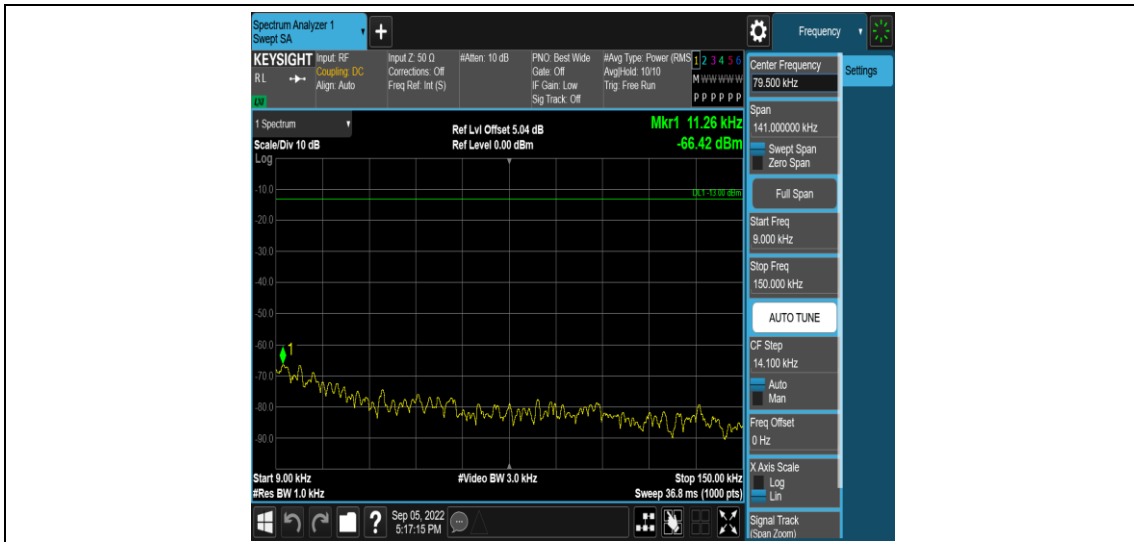

Band66-15MHz-16QAM-132047-1RB#0-Range4:1000~10000MHz

Band66-15MHz-16QAM-132322-1RB#0-Range1:0.009~0.15MHz