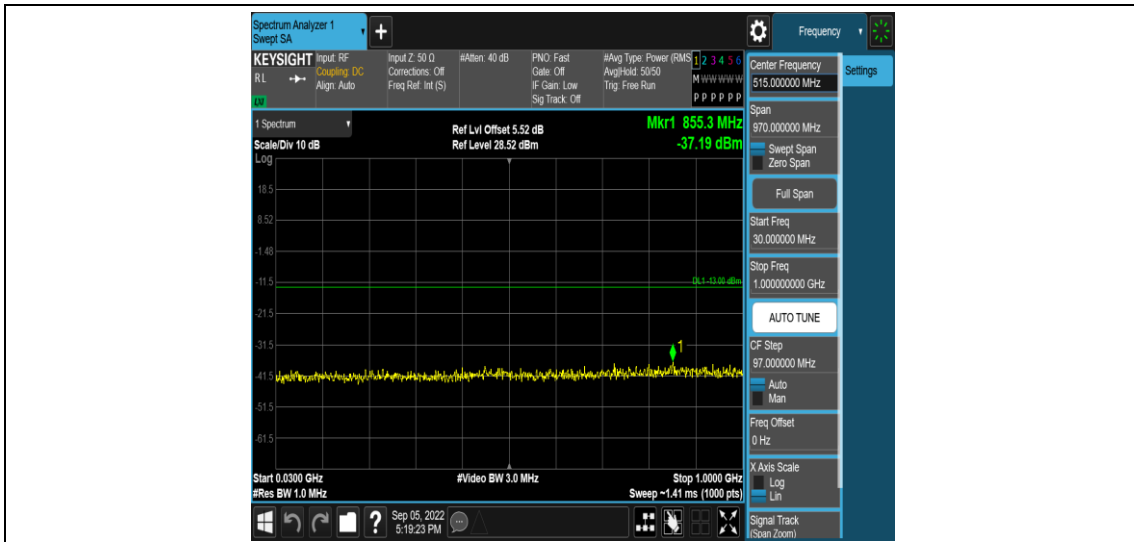

Band66-15MHz-16QAM-132322-1RB#0-Range3:30~1000MHz

Band66-15MHz-16QAM-132322-1RB#0-Range4:1000~10000MHz

Band66-15MHz-16QAM-132597-1RB#0-Range1:0.009~0.15MHz

Band66-15MHz-16QAM-132597-1RB#0-Range2:0.15~30MHz