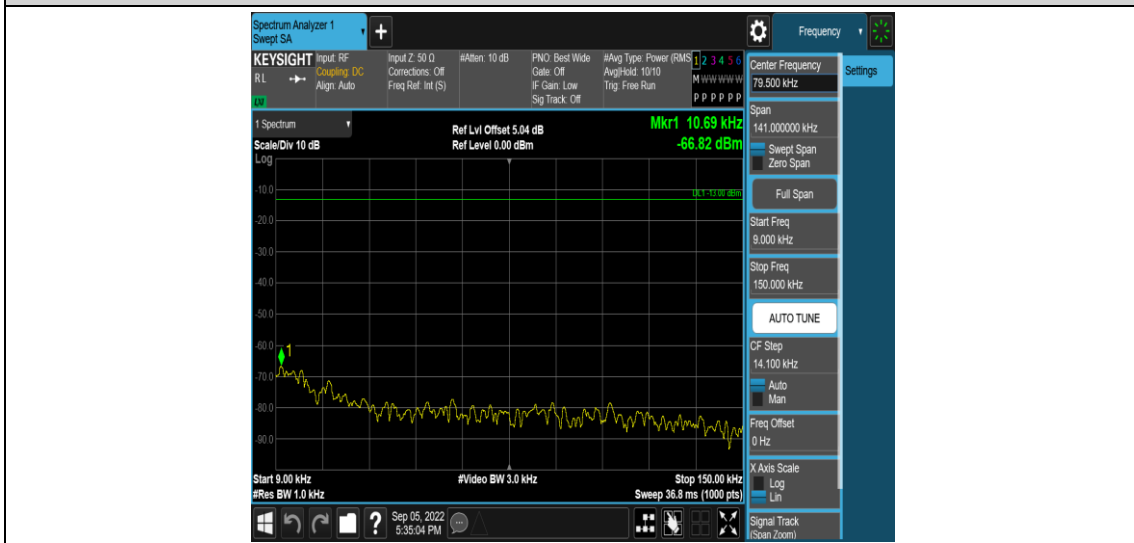

Band66-15MHz-16QAM-132597-1RB#0-Range4:1000~10000MHz

Band66-20MHz-QPSK-132072-1RB#0-Range1:0.009~0.15MHz