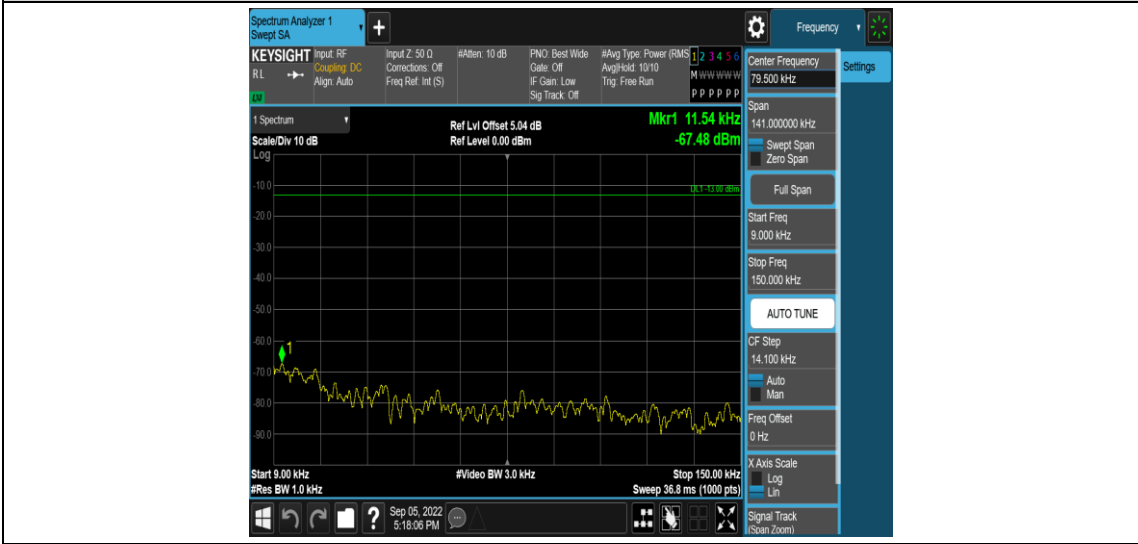

Band66-15MHz-QPSK-132322-1RB#0-Range4: 1000~10000MHz

Band66-15MHz-QPSK-132597-1RB#0-Range1: 0.009~0.15MHz