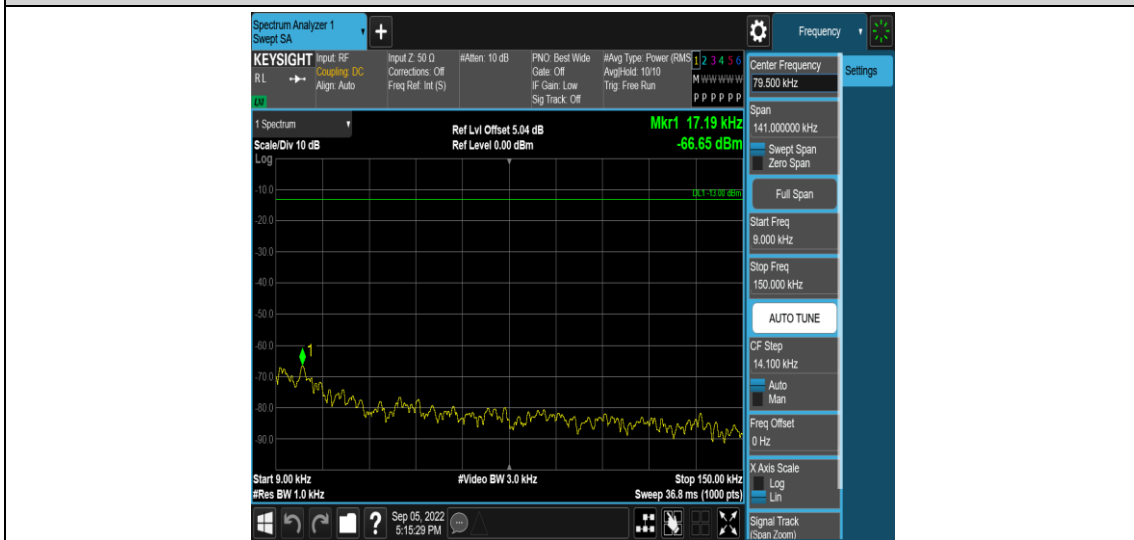

Band66-15MHz-QPSK-132597-1RB#0-Range4:1000~10000MHz

Band66-15MHz-16QAM-132047-1RB#0-Range1:0.009~0.15MHz