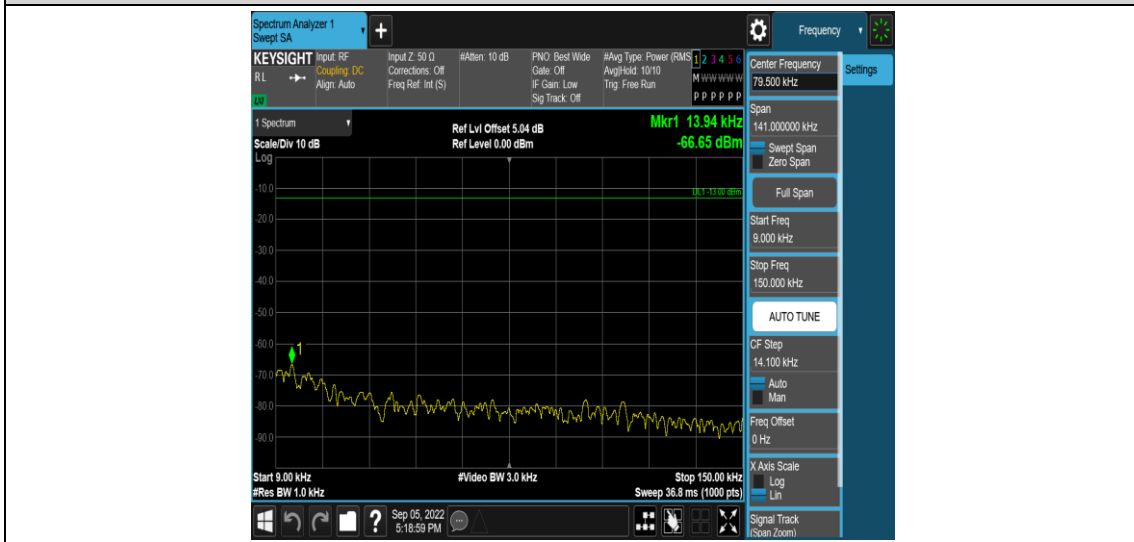

Band66-15MHz-16QAM-132322-1RB#0-Range4:1000~10000MHz

Band66-15MHz-16QAM-132597-1RB#0-Range1:0.009~0.15MHz