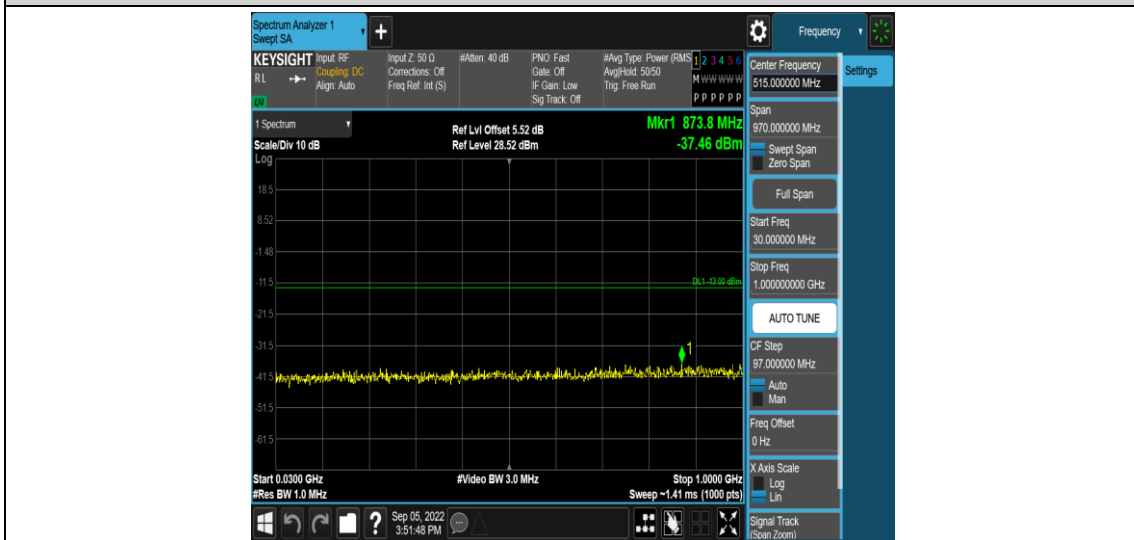

Band66-5MHz-16QAM-131997-1RB#0-Range1:0.009~0.15MHz

Band66-5MHz-16QAM-131997-1RB#0-Range2:0.15~30MHz

Band66-5MHz-16QAM-131997-1RB#0-Range3:30~1000MHz

Band66-5MHz-16QAM-131997-1RB#0-Range4:1000~10000MHz

Band66-5MHz-16QAM-132322-1RB#0-Range1:0.009~0.15MHz

Band66-5MHz-16QAM-132322-1RB#0-Range2:0.15~30MHz

Band66-5MHz-16QAM-132322-1RB#0-Range3:30~1000MHz