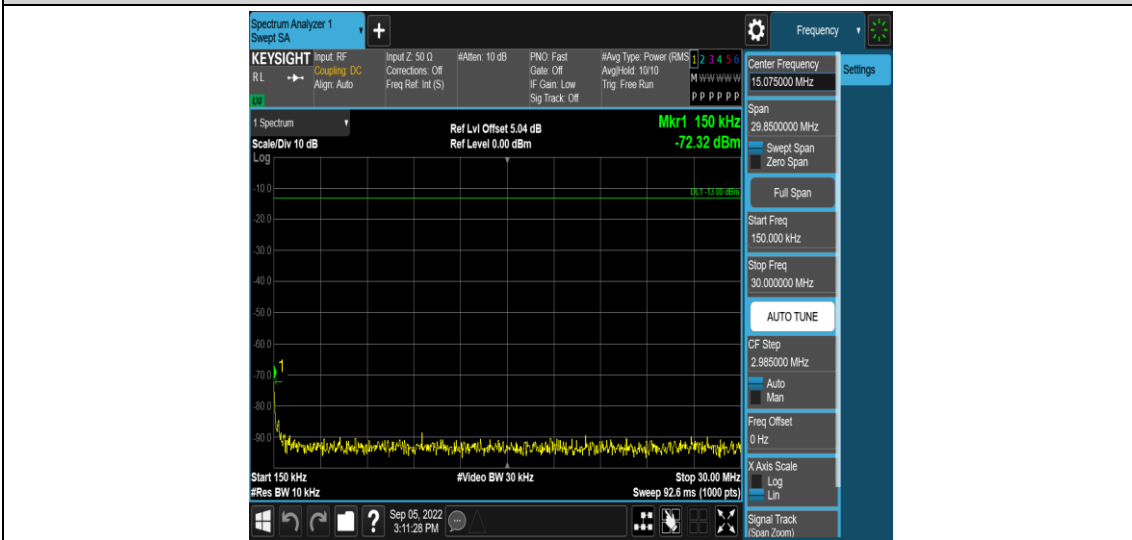

Band66-1.4MHz-QPSK-132665-1RB#0-Range3:30~1000MHz

Band66-1.4MHz-QPSK-132665-1RB#0-Range4:1000~10000MHz

Band66-1.4MHz-16QAM-131979-1RB#0-Range1:0.009~0.15MHz

Band66-1.4MHz-16QAM-131979-1RB#0-Range2:0.15~30MHz

Band66-1.4MHz-16QAM-131979-1RB#0-Range3:30~1000MHz

Band66-1.4MHz-16QAM-131979-1RB#0-Range4:1000~10000MHz

Band66-1.4MHz-16QAM-132322-1RB#0-Range1:0.009~0.15MHz

Band66-1.4MHz-16QAM-132322-1RB#0-Range2:0.15~30MHz