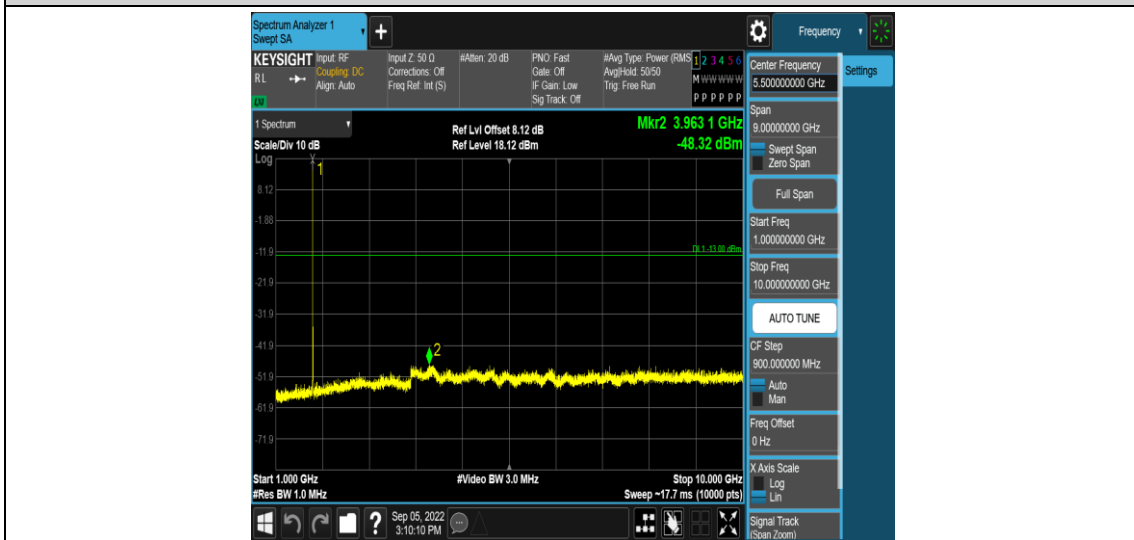

Band66-1.4MHz-QPSK-132665-1RB#0-Range3:30~1000MHz

Band66-1.4MHz-QPSK-132665-1RB#0-Range4:1000~10000MHz

Band66-1.4MHz-16QAM-131979-1RB#0-Range1:0.009~0.15MHz

Band66-1.4MHz-16QAM-131979-1RB#0-Range2:0.15~30MHz

Band66-1.4MHz-16QAM-131979-1RB#0-Range3:30~1000MHz

Band66-1.4MHz-16QAM-131979-1RB#0-Range4:1000~10000MHz

Band66-1.4MHz-16QAM-132322-1RB#0-Range1:0.009~0.15MHz

Band66-1.4MHz-16QAM-132322-1RB#0-Range2:0.15~30MHz