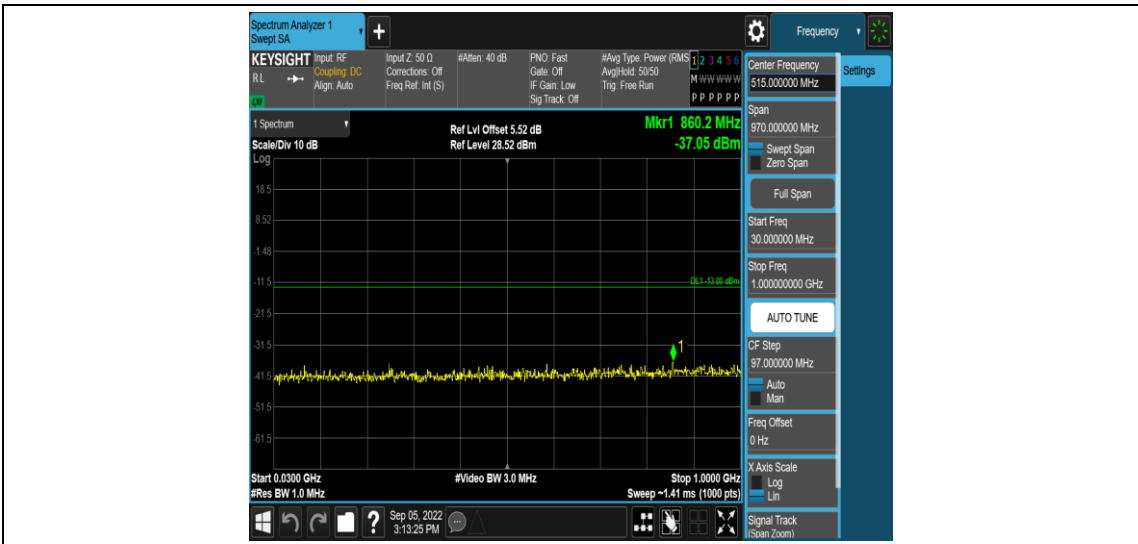

Band66-1.4MHz-16QAM-132322-1RB#0-Range3:30~1000MHz

Band66-1.4MHz-16QAM-132322-1RB#0-Range4:1000~10000MHz

Band66-1.4MHz-16QAM-132665-1RB#0-Range1:0.009~0.15MHz

Band66-1.4MHz-16QAM-132665-1RB#0-Range2:0.15~30MHz