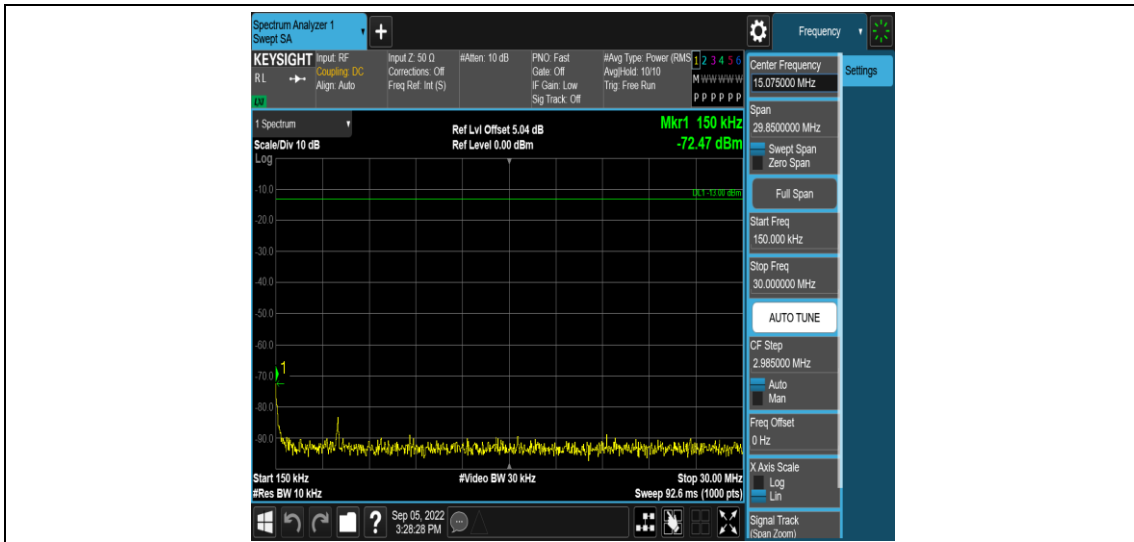

Band66-3MHz-QPSK-131987-1RB#0-Range1:0.009~0.15MHz

Band66-3MHz-QPSK-131987-1RB#0-Range2:0.15~30MHz