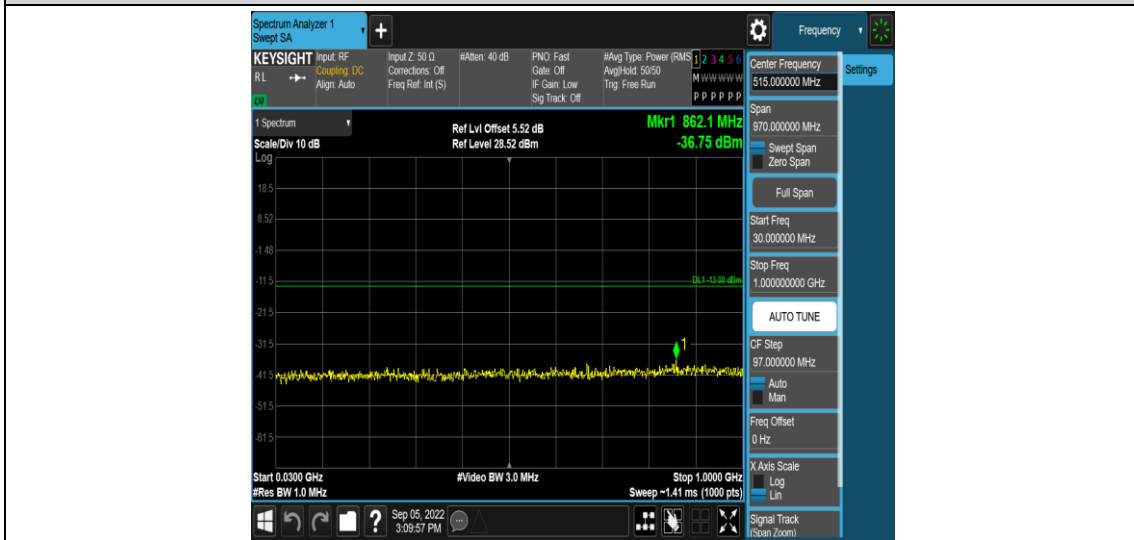

Band66-1.4MHz-QPSK-132665-1RB#0-Range3:30~1000MHz

Band66-1.4MHz-QPSK-132665-1RB#0-Range4:1000~10000MHz

Band66-1.4MHz-16QAM-131979-1RB#0-Range1:0.009~0.15MHz

Band66-1.4MHz-16QAM-131979-1RB#0-Range2:0.15~30MHz

Band66-1.4MHz-16QAM-131979-1RB#0-Range3:30~1000MHz

Band66-1.4MHz-16QAM-131979-1RB#0-Range4:1000~10000MHz

Band66-1.4MHz-16QAM-132322-1RB#0-Range1:0.009~0.15MHz

Band66-1.4MHz-16QAM-132322-1RB#0-Range2:0.15~30MHz