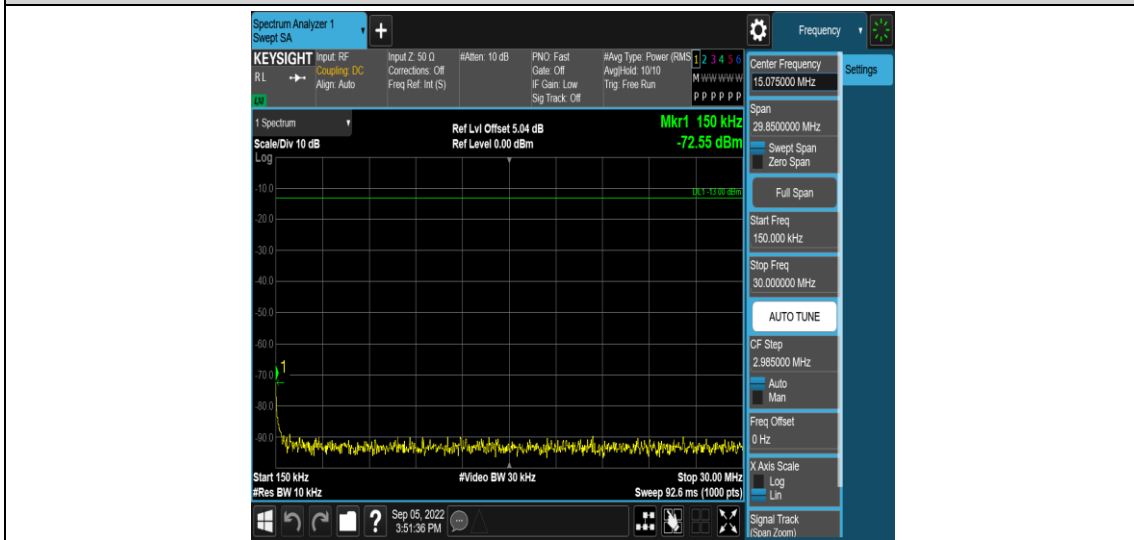

Band66-5MHz-16QAM-131997-1RB#0-Range1:0.009~0.15MHz

Band66-5MHz-16QAM-131997-1RB#0-Range2:0.15~30MHz

Band66-5MHz-16QAM-131997-1RB#0-Range3:30~1000MHz

Band66-5MHz-16QAM-131997-1RB#0-Range4:1000~10000MHz

Band66-5MHz-16QAM-132322-1RB#0-Range1:0.009~0.15MHz

Band66-5MHz-16QAM-132322-1RB#0-Range2:0.15~30MHz

Band66-5MHz-16QAM-132322-1RB#0-Range3:30~1000MHz