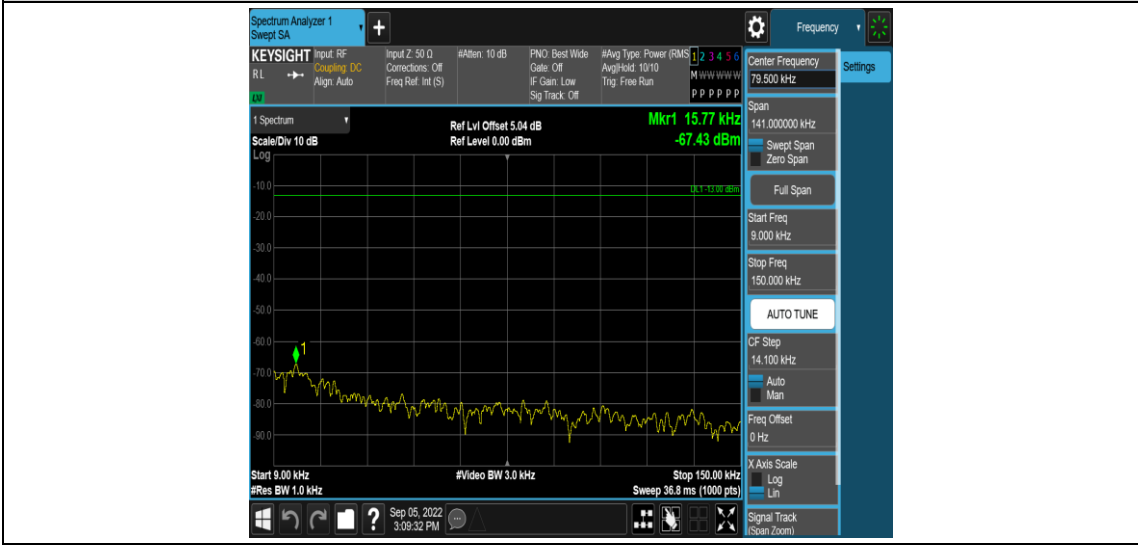

Band66-1.4MHz-QPSK-132665-1RB#0-Range3:30~1000MHz

Band66-1.4MHz-QPSK-132665-1RB#0-Range4:1000~10000MHz

Band66-1.4MHz-16QAM-131979-1RB#0-Range1:0.009~0.15MHz

Band66-1.4MHz-16QAM-131979-1RB#0-Range2:0.15~30MHz

Band66-1.4MHz-16QAM-131979-1RB#0-Range3:30~1000MHz

Band66-1.4MHz-16QAM-131979-1RB#0-Range4:1000~10000MHz

Band66-1.4MHz-16QAM-132322-1RB#0-Range1:0.009~0.15MHz

Band66-1.4MHz-16QAM-132322-1RB#0-Range2:0.15~30MHz