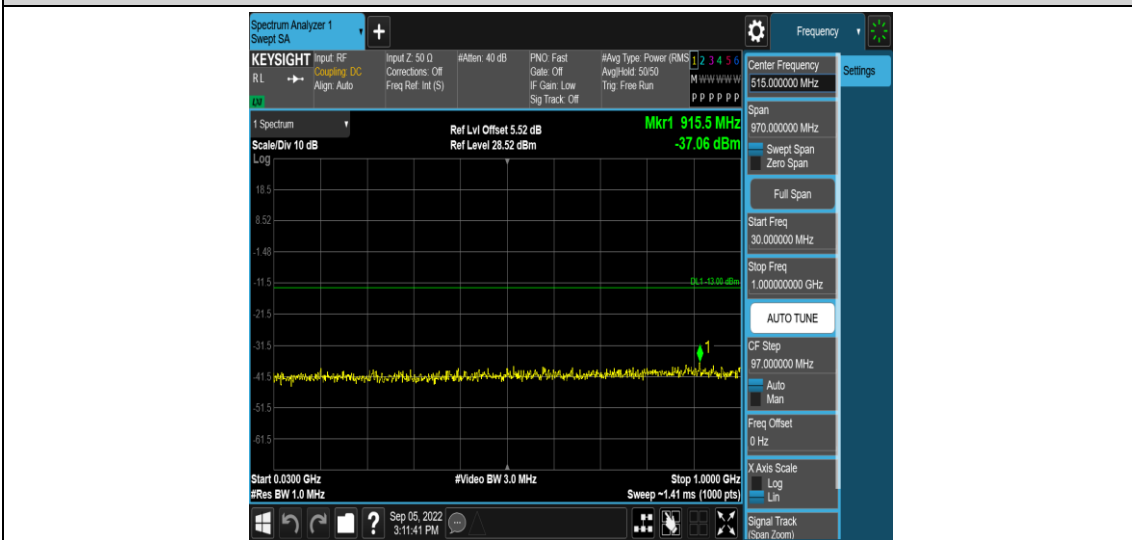

Band66-1.4MHz-16QAM-131979-1RB#0-Range3:30~1000MHz

Band66-1.4MHz-16QAM-131979-1RB#0-Range4:1000~10000MHz

Band66-1.4MHz-16QAM-132322-1RB#0-Range1:0.009~0.15MHz

Band66-1.4MHz-16QAM-132322-1RB#0-Range2:0.15~30MHz