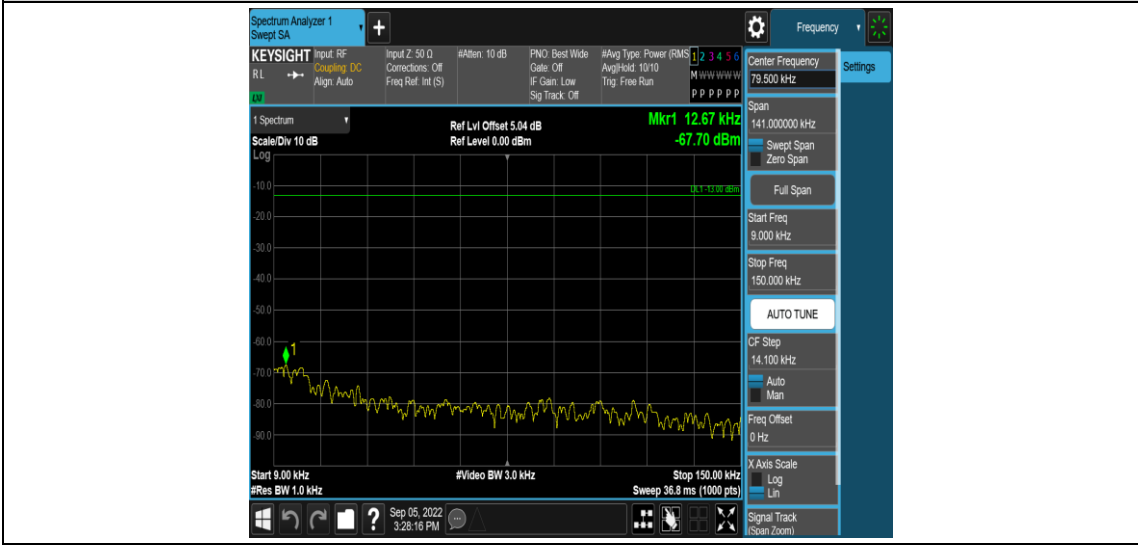

Band66-1.4MHz-16QAM-132665-1RB#0-Range4:1000~10000MHz

Band66-3MHz-QPSK-131987-1RB#0-Range1:0.009~0.15MHz