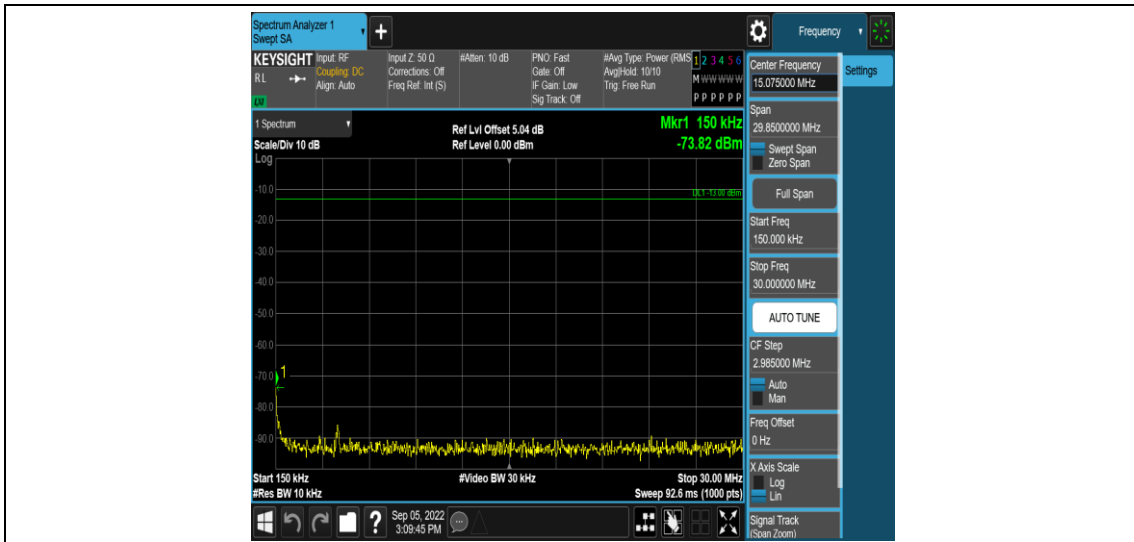

Band66-1.4MHz-QPSK-132665-1RB#0-Range3:30~1000MHz

Band66-1.4MHz-QPSK-132665-1RB#0-Range4:1000~10000MHz

Band66-1.4MHz-16QAM-131979-1RB#0-Range1:0.009~0.15MHz

Band66-1.4MHz-16QAM-131979-1RB#0-Range2:0.15~30MHz

Band66-1.4MHz-16QAM-131979-1RB#0-Range3:30~1000MHz

Band66-1.4MHz-16QAM-131979-1RB#0-Range4:1000~10000MHz

Band66-1.4MHz-16QAM-132322-1RB#0-Range1:0.009~0.15MHz

Band66-1.4MHz-16QAM-132322-1RB#0-Range2:0.15~30MHz