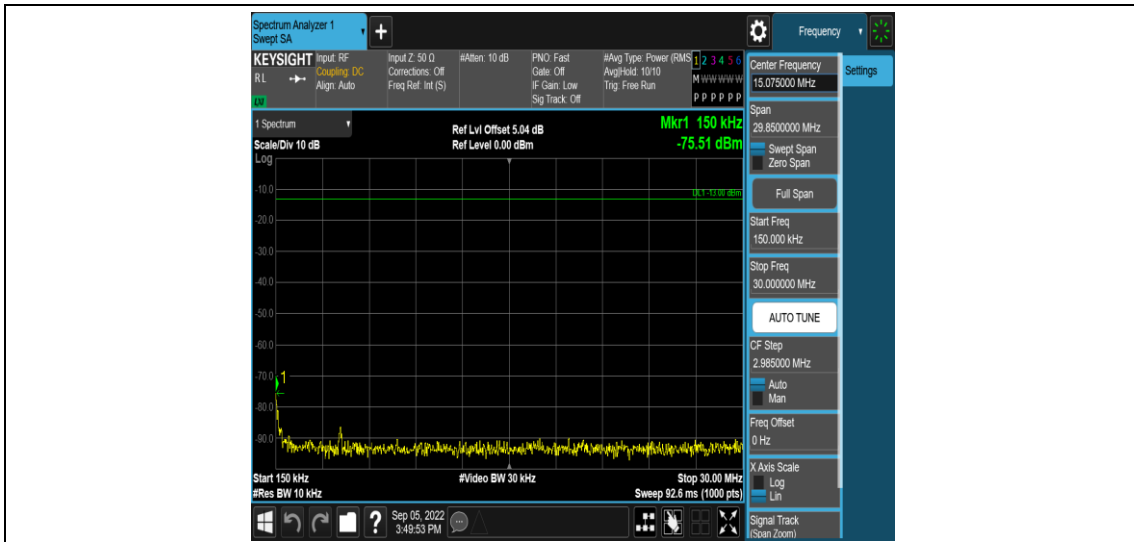

Band66-5MHz-16QAM-131997-1RB#0-Range1:0.009~0.15MHz

Band66-5MHz-16QAM-131997-1RB#0-Range2:0.15~30MHz