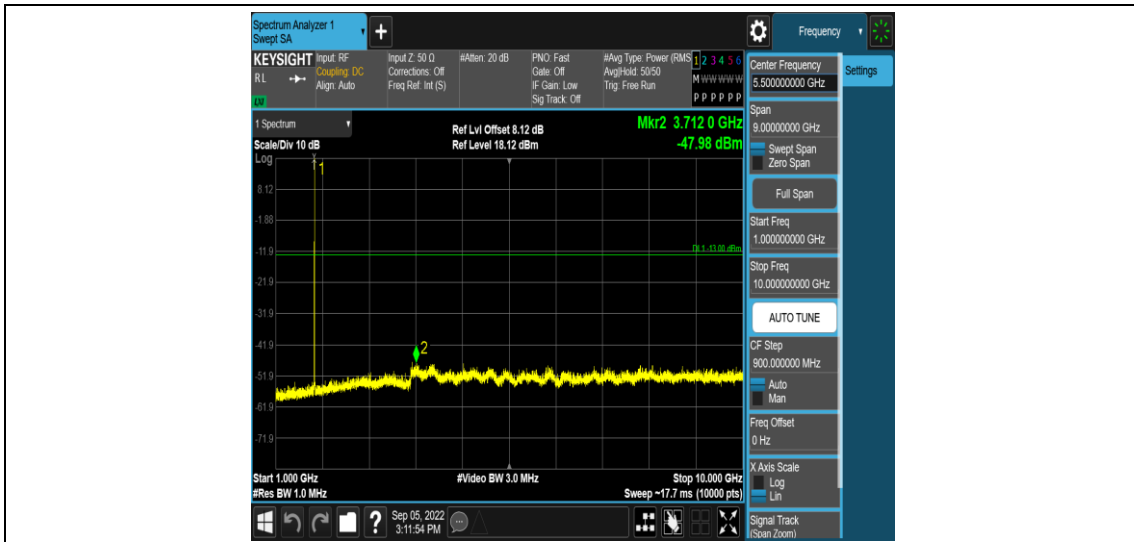

Band66-1.4MHz-16QAM-132322-1RB#0-Range3:30~1000MHz

Band66-1.4MHz-16QAM-132322-1RB#0-Range4:1000~10000MHz