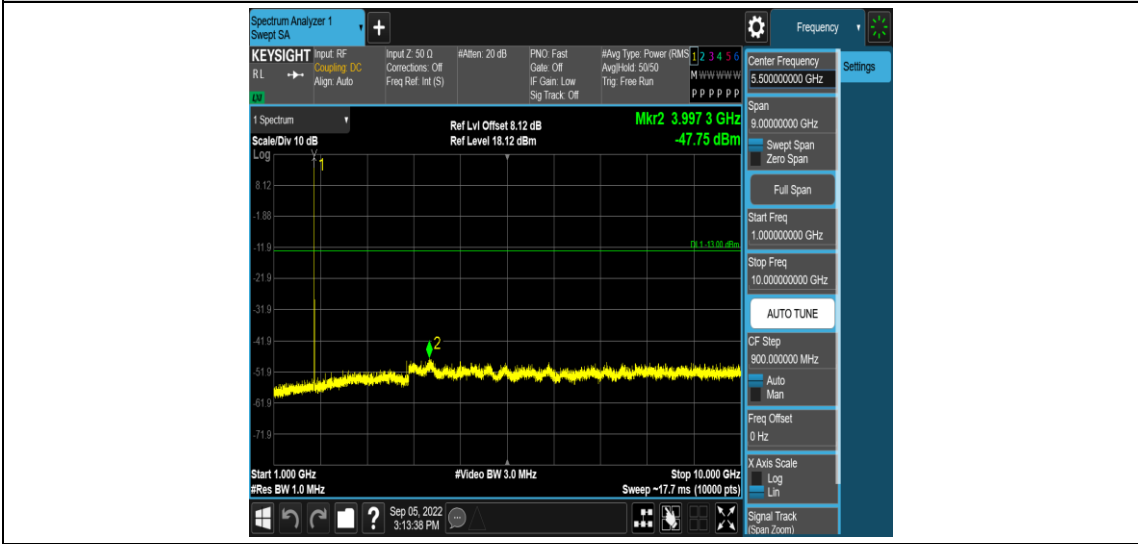

Band66-1.4MHz-16QAM-132665-1RB#0-Range3:30~1000MHz

Band66-1.4MHz-16QAM-132665-1RB#0-Range4:1000~10000MHz