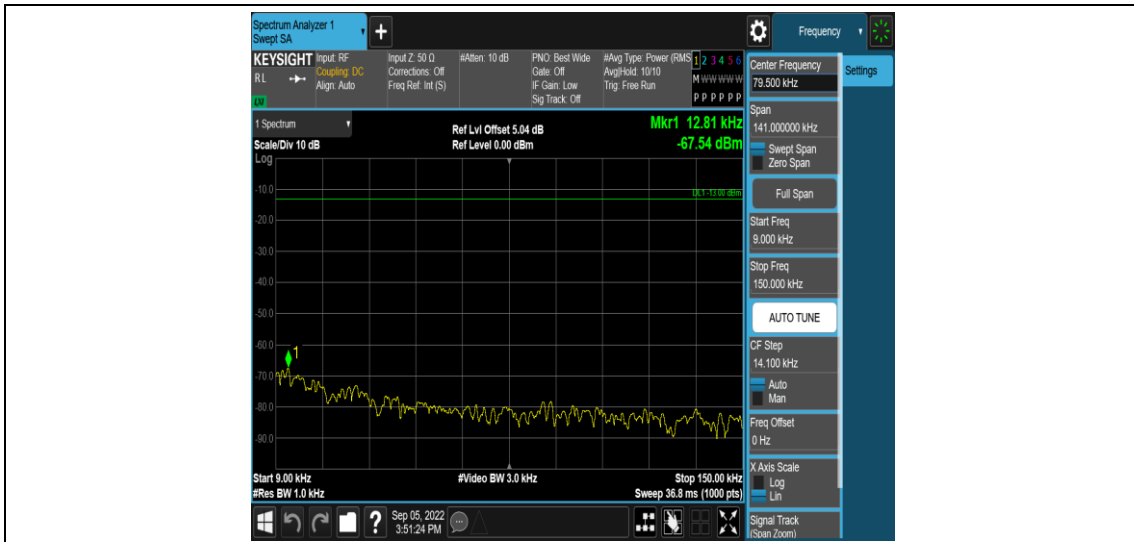

Band66-5MHz-16QAM-131997-1RB#0-Range1:0.009~0.15MHz

Band66-5MHz-16QAM-131997-1RB#0-Range2:0.15~30MHz

Band66-5MHz-16QAM-131997-1RB#0-Range3:30~1000MHz

Band66-5MHz-16QAM-131997-1RB#0-Range4:1000~10000MHz

Band66-5MHz-16QAM-132322-1RB#0-Range1:0.009~0.15MHz