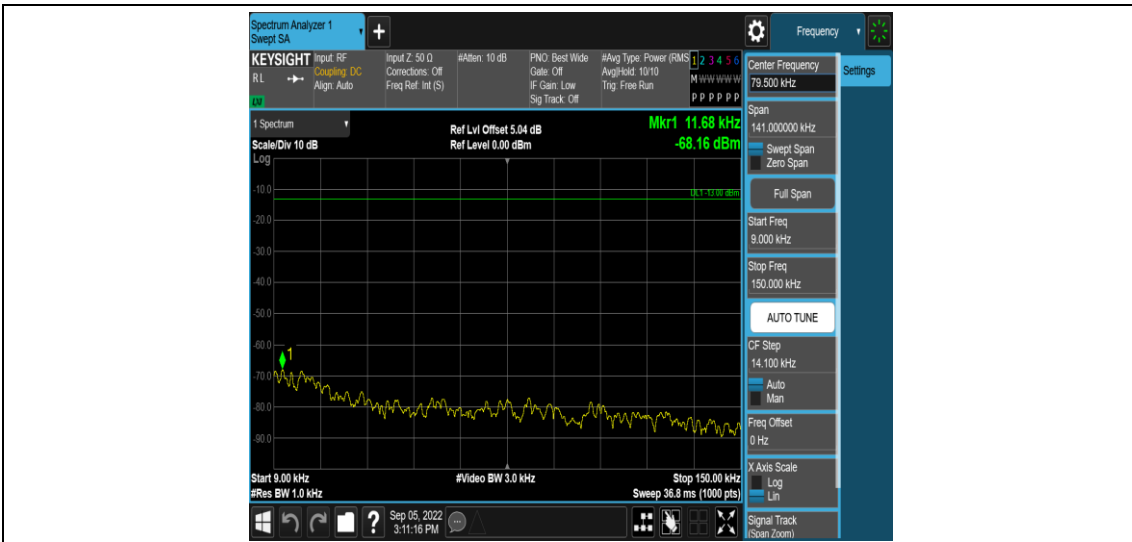

Band66-1.4MHz-QPSK-132665-1RB#0-Range3:30~1000MHz

Band66-1.4MHz-QPSK-132665-1RB#0-Range4:1000~10000MHz

Band66-1.4MHz-16QAM-131979-1RB#0-Range1:0.009~0.15MHz

Band66-1.4MHz-16QAM-131979-1RB#0-Range2:0.15~30MHz

Band66-1.4MHz-16QAM-131979-1RB#0-Range3:30~1000MHz

Band66-1.4MHz-16QAM-131979-1RB#0-Range4:1000~10000MHz

Band66-1.4MHz-16QAM-132322-1RB#0-Range1:0.009~0.15MHz

Band66-1.4MHz-16QAM-132322-1RB#0-Range2:0.15~30MHz