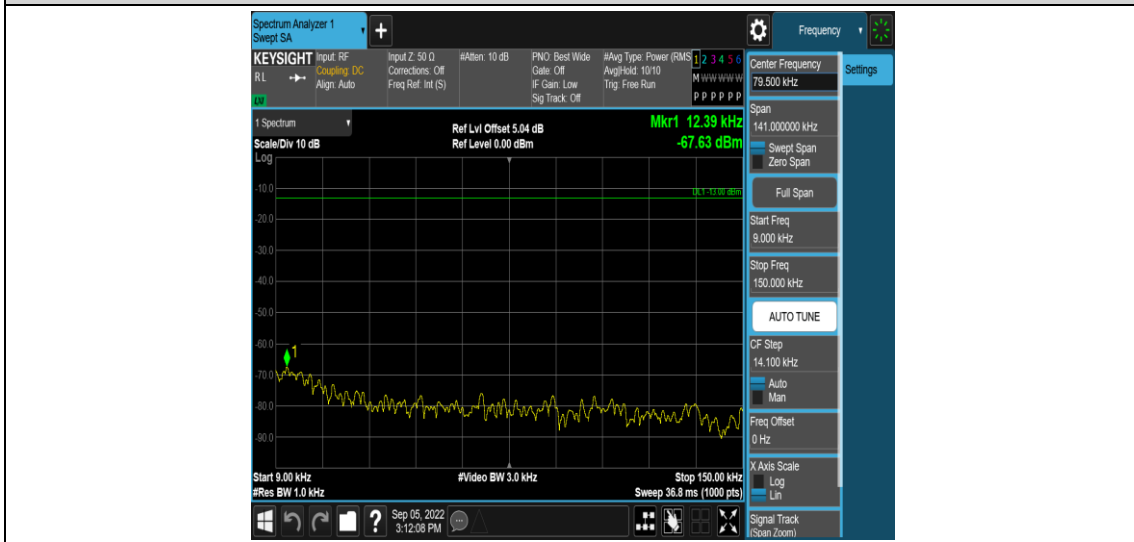

Band66-1.4MHz-QPSK-132665-1RB#0-Range1:0.009~0.15MHz