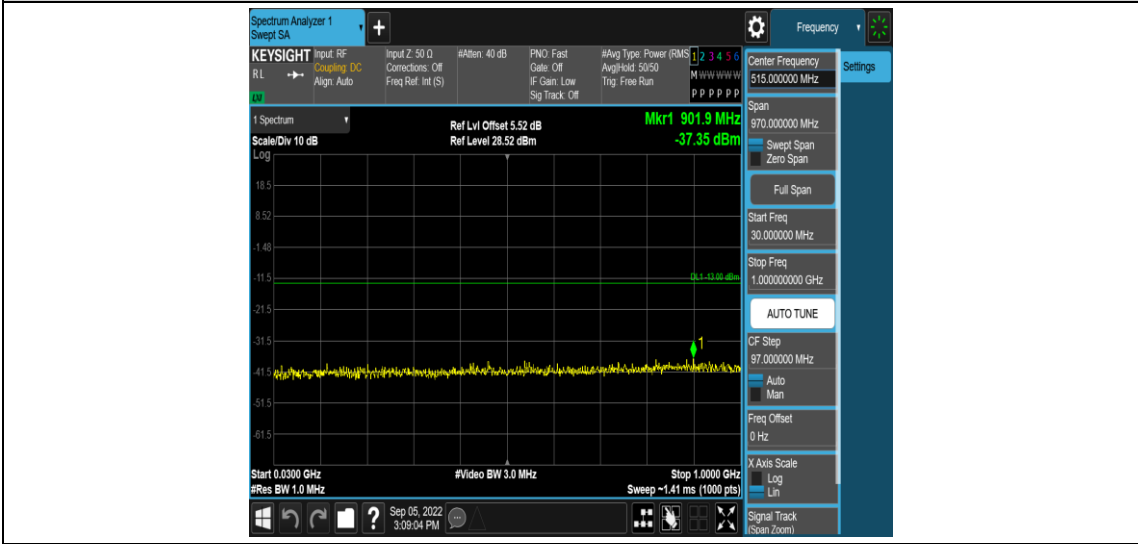

Band66-1.4MHz-QPSK-131979-1RB#0-Range3:30~100MHz