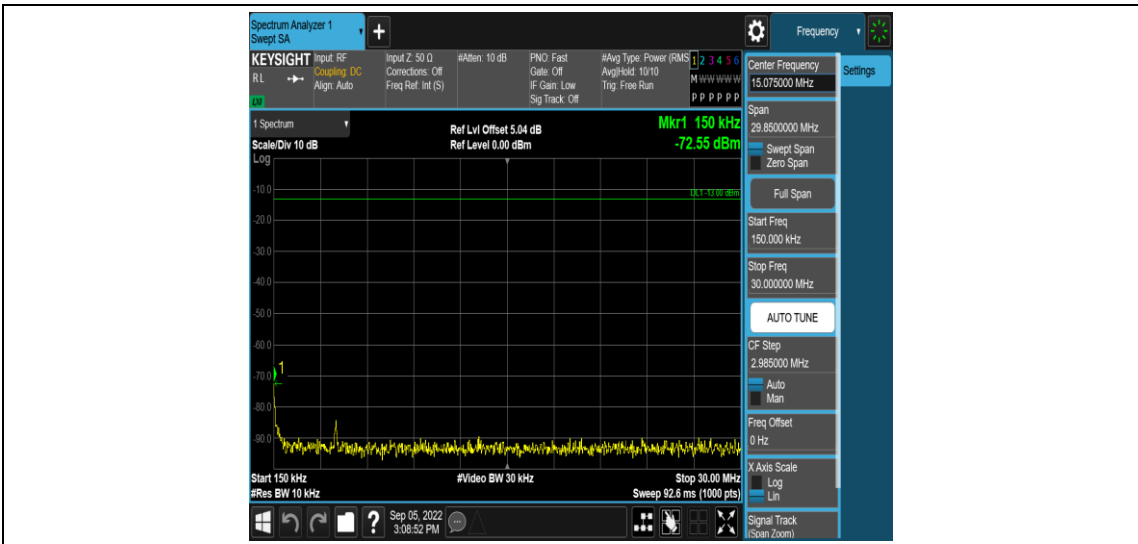

Band66-1.4MHz-QPSK-131979-1RB#0-Range2:0.15~30MHz