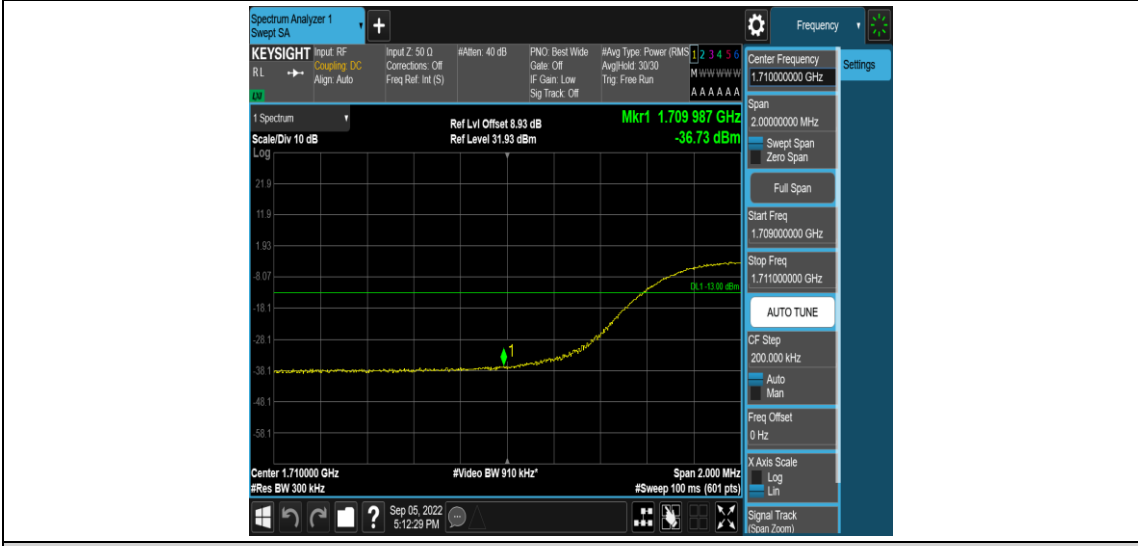

Band66-15MHz-QPSK-132597-1RB#0

Band66-15MHz-QPSK-132597-1RB#74

Band66-15MHz-QPSK-132597-75RB#0

Band66-15MHz-16QAM-132047-1RB#0

Band66-15MHz-16QAM-132047-1RB#74

Band66-15MHz-16QAM-132047-75RB#0

Band66-15MHz-16QAM-132597-1RB#0