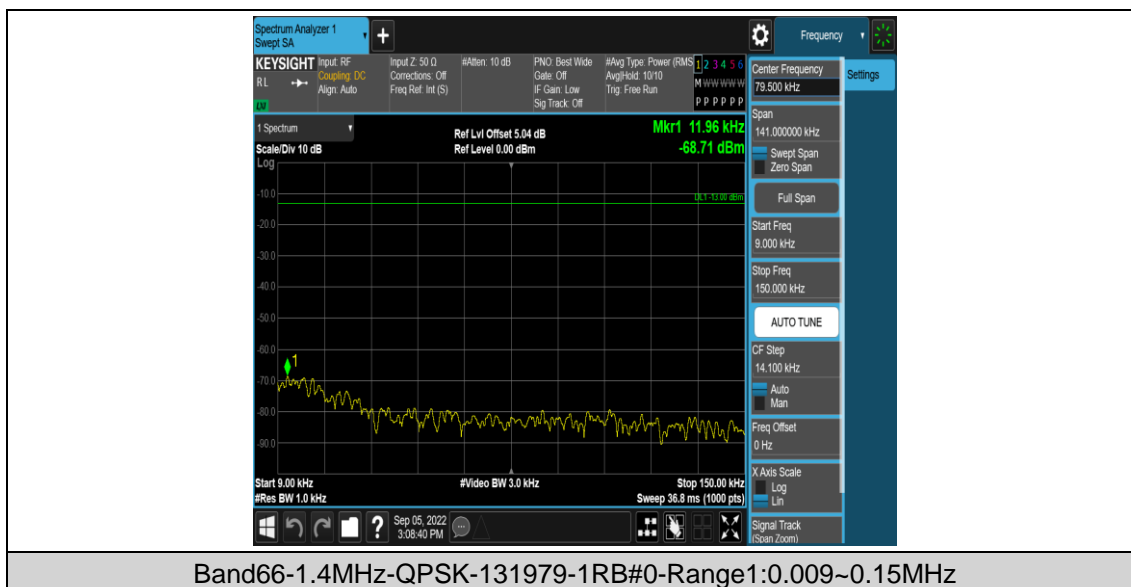

Band66	20MHz	QPSK	132072	1RB#0	Range1:0.009~0.15MHz	PASS
Band66	20MHz	QPSK	132072	1RB#0	Range2:0.15~30MHz	PASS
Band66	20MHz	QPSK	132072	1RB#0	Range3:30~1000MHz	PASS
Band66	20MHz	QPSK	132072	1RB#0	Range4:1000~10000MHz	PASS
Band66	20MHz	QPSK	132322	1RB#0	Range1:0.009~0.15MHz	PASS
Band66	20MHz	QPSK	132322	1RB#0	Range2:0.15~30MHz	PASS
Band66	20MHz	QPSK	132322	1RB#0	Range3:30~1000MHz	PASS
Band66	20MHz	QPSK	132322	1RB#0	Range4:1000~10000MHz	PASS
Band66	20MHz	QPSK	132572	1RB#0	Range1:0.009~0.15MHz	PASS
Band66	20MHz	QPSK	132572	1RB#0	Range2:0.15~30MHz	PASS
Band66	20MHz	QPSK	132572	1RB#0	Range3:30~1000MHz	PASS
Band66	20MHz	QPSK	132572	1RB#0	Range4:1000~10000MHz	PASS
Band66	20MHz	16QAM	132072	1RB#0	Range1:0.009~0.15MHz	PASS
Band66	20MHz	16QAM	132072	1RB#0	Range2:0.15~30MHz	PASS
Band66	20MHz	16QAM	132072	1RB#0	Range3:30~1000MHz	PASS
Band66	20MHz	16QAM	132072	1RB#0	Range4:1000~10000MHz	PASS
Band66	20MHz	16QAM	132322	1RB#0	Range1:0.009~0.15MHz	PASS
Band66	20MHz	16QAM	132322	1RB#0	Range2:0.15~30MHz	PASS
Band66	20MHz	16QAM	132322	1RB#0	Range3:30~1000MHz	PASS
Band66	20MHz	16QAM	132322	1RB#0	Range4:1000~10000MHz	PASS
Band66	20MHz	16QAM	132572	1RB#0	Range1:0.009~0.15MHz	PASS
Band66	20MHz	16QAM	132572	1RB#0	Range2:0.15~30MHz	PASS
Band66	20MHz	16QAM	132572	1RB#0	Range3:30~1000MHz	PASS
Band66	20MHz	16QAM	132572	1RB#0	Range4:1000~10000MHz	PASS

Test Graphs