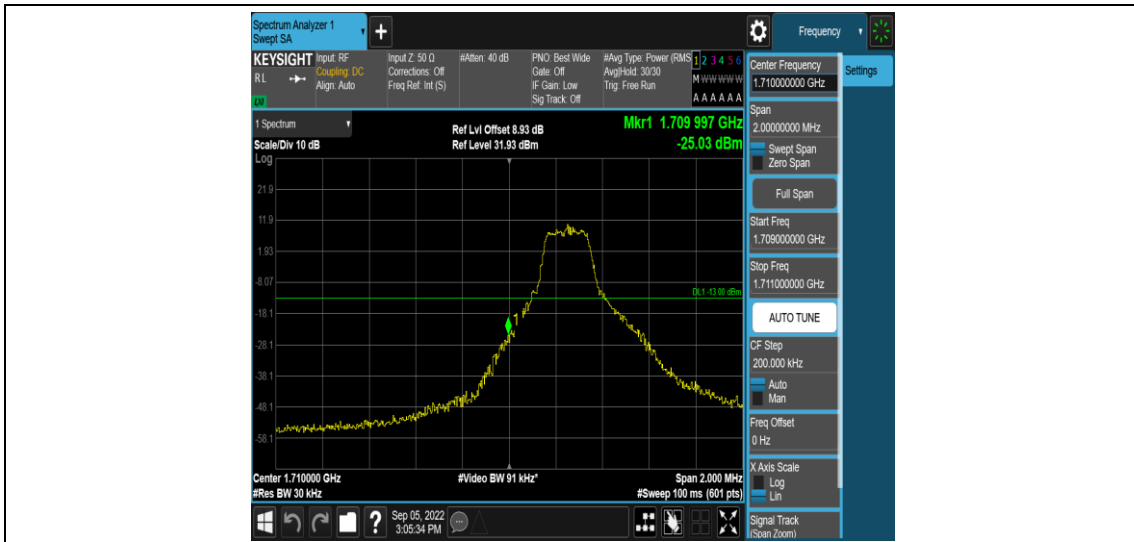

### Test Graphs

Band66-1.4MHz-QPSK-131979-1RB#0

Band66-1.4MHz-QPSK-131979-1RB#5

Band66-1.4MHz-QPSK-131979-6RB#0

Band66-1.4MHz-QPSK-132665-1RB#0

Band66-1.4MHz-QPSK-132665-1RB#5

Band66-1.4MHz-QPSK-132665-6RB#0