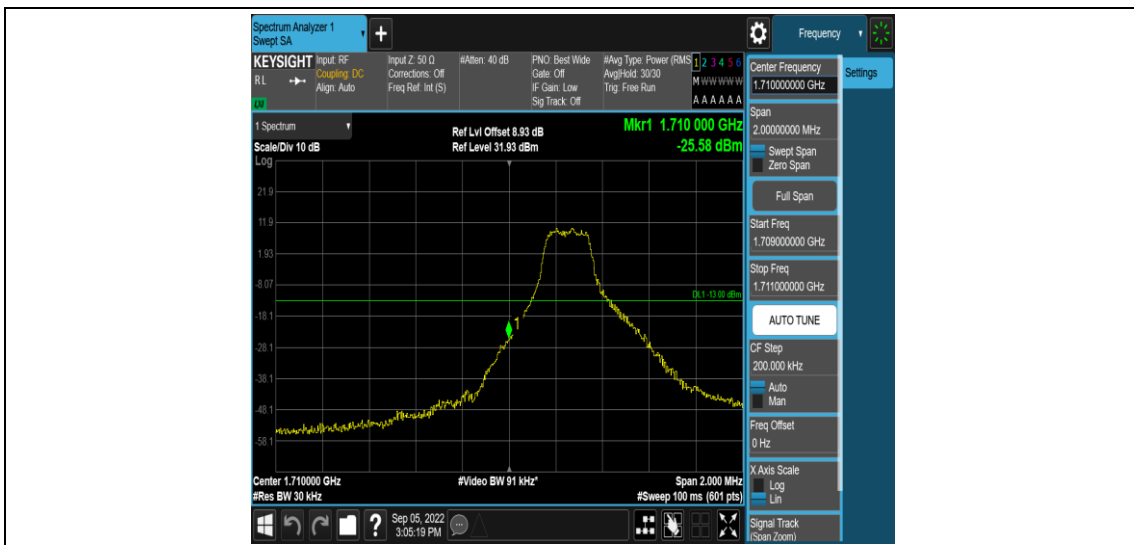

Test Graphs

Band66-1.4MHz-QPSK-131979-1RB#0