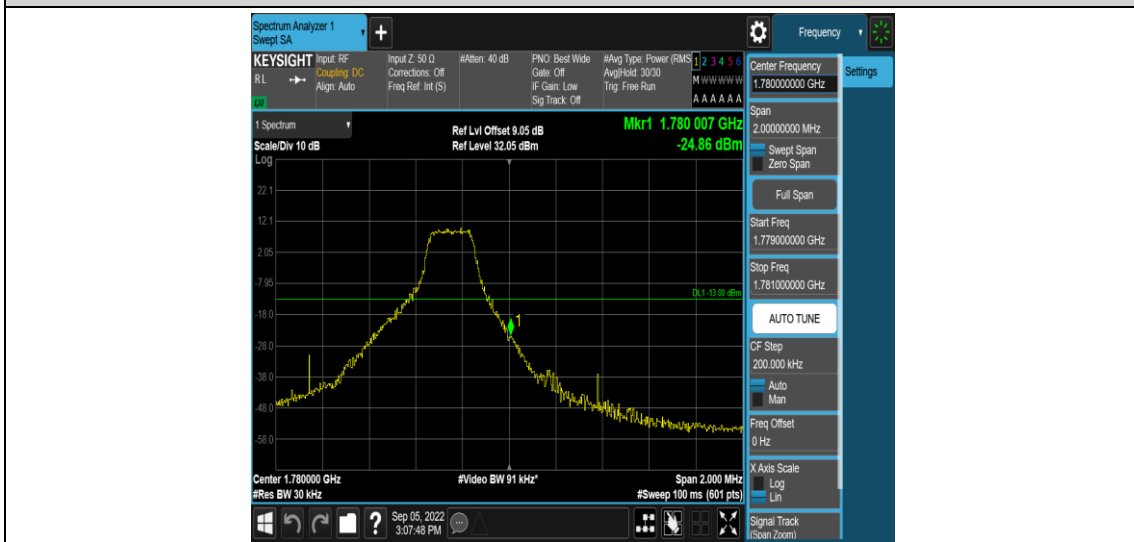

Band66-1.4MHz-16QAM-132665-1RB#5