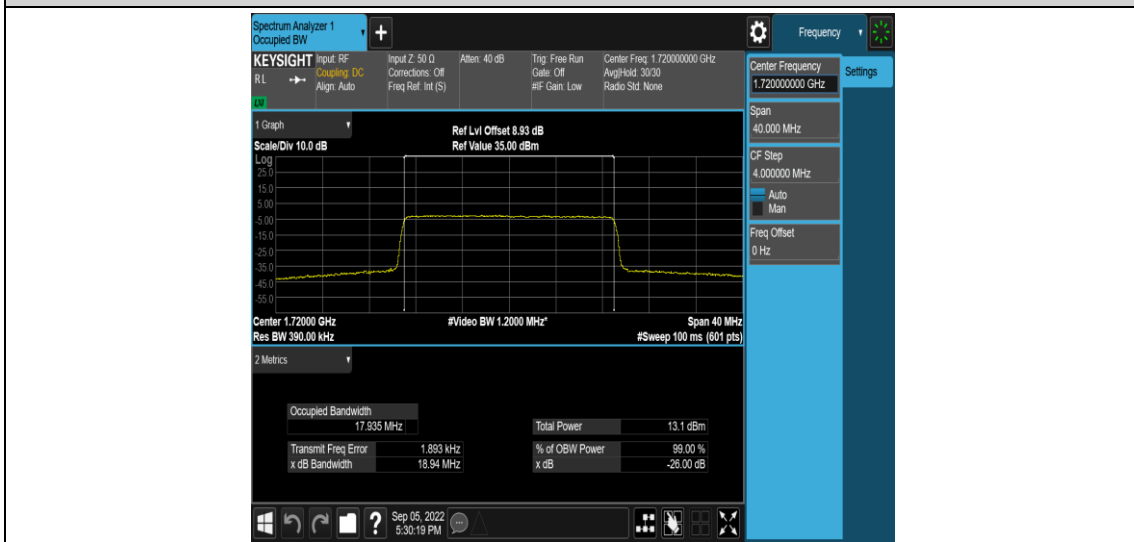

Band66-20MHz-16QAM-132072-100RB#0