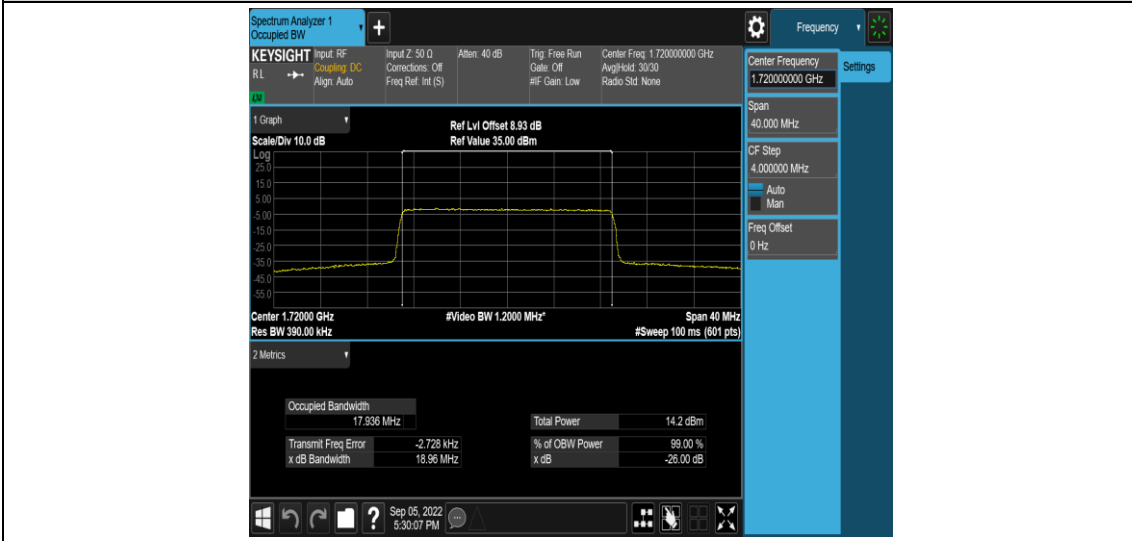

Band66-15MHz-QPSK-132322-75RB#0

Band66-15MHz-QPSK-132597-75RB#0

Band66-15MHz-16QAM-132047-75RB#0

Band66-15MHz-16QAM-132322-75RB#0

Band66-15MHz-16QAM-132597-75RB#0

Band66-20MHz-QPSK-132072-100RB#0

Band66-20MHz-QPSK-132322-100RB#0