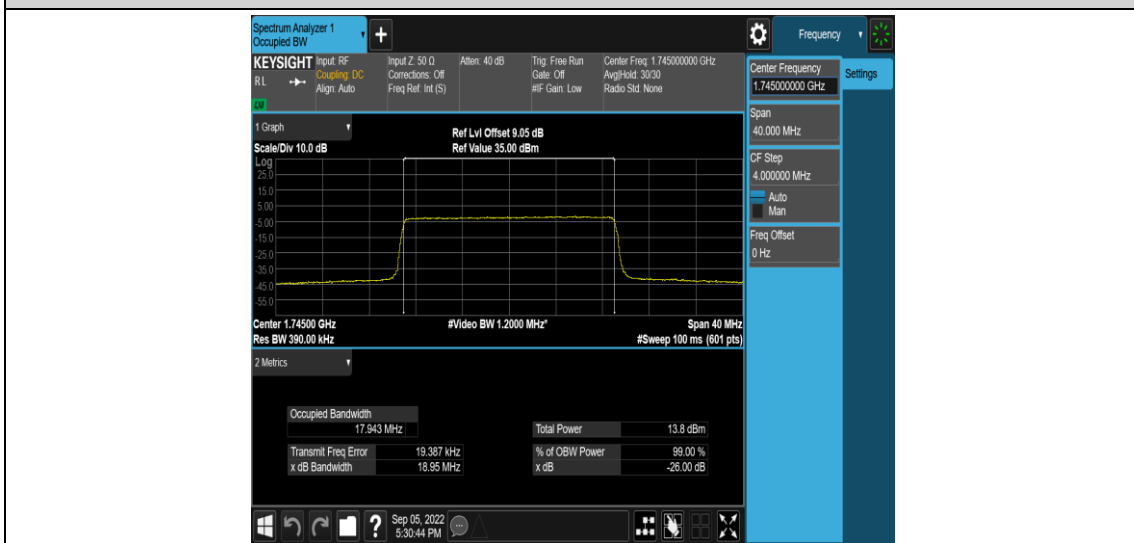

Band66-20MHz-16QAM-132322-100RB#0