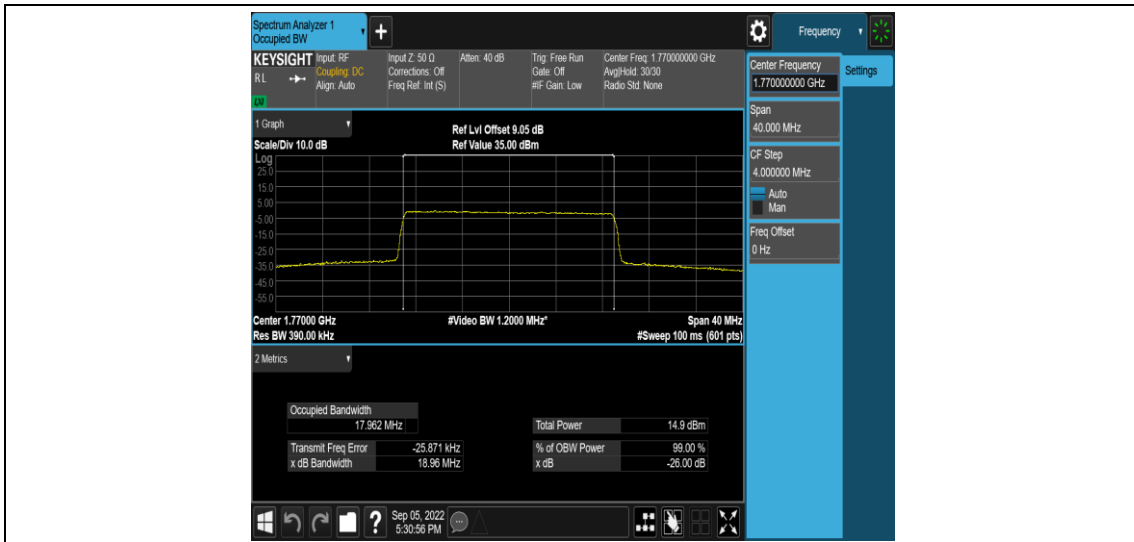

Band66-15MHz-QPSK-132322-75RB#0

Band66-15MHz-QPSK-132597-75RB#0

Band66-15MHz-16QAM-132047-75RB#0

Band66-15MHz-16QAM-132322-75RB#0

Band66-15MHz-16QAM-132597-75RB#0

Band66-20MHz-QPSK-132072-100RB#0

Band66-20MHz-QPSK-132322-100RB#0