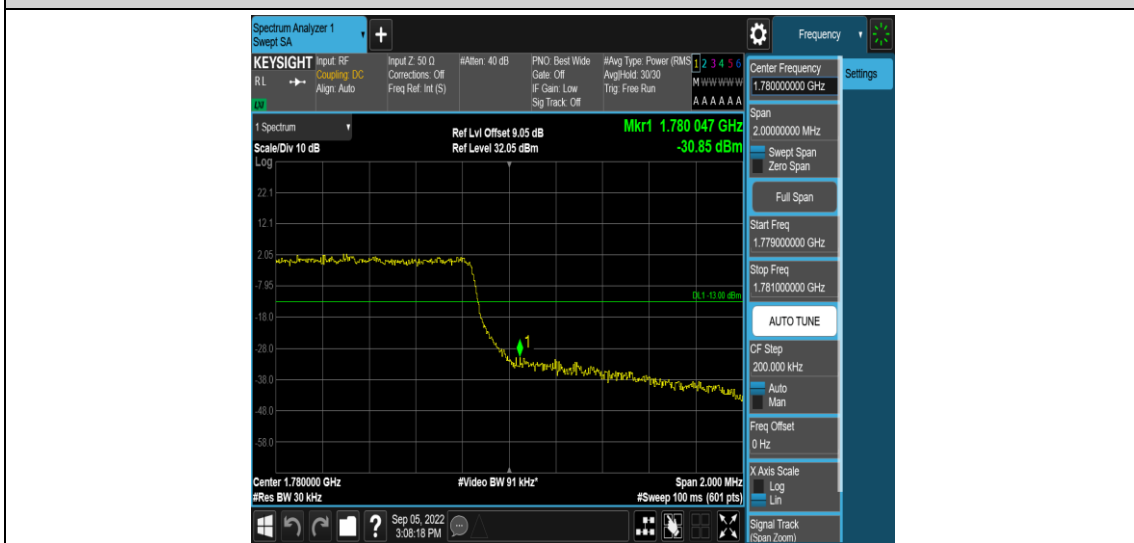

Band66-1.4MHz-16QAM-131979-1RB#0

Band66-1.4MHz-16QAM-131979-1RB#5

Band66-1.4MHz-16QAM-131979-6RB#0

Band66-1.4MHz-16QAM-132665-1RB#0

Band66-1.4MHz-16QAM-132665-1RB#5

Band66-1.4MHz-16QAM-132665-6RB#0

Band66-3MHz-QPSK-131987-1RB#0