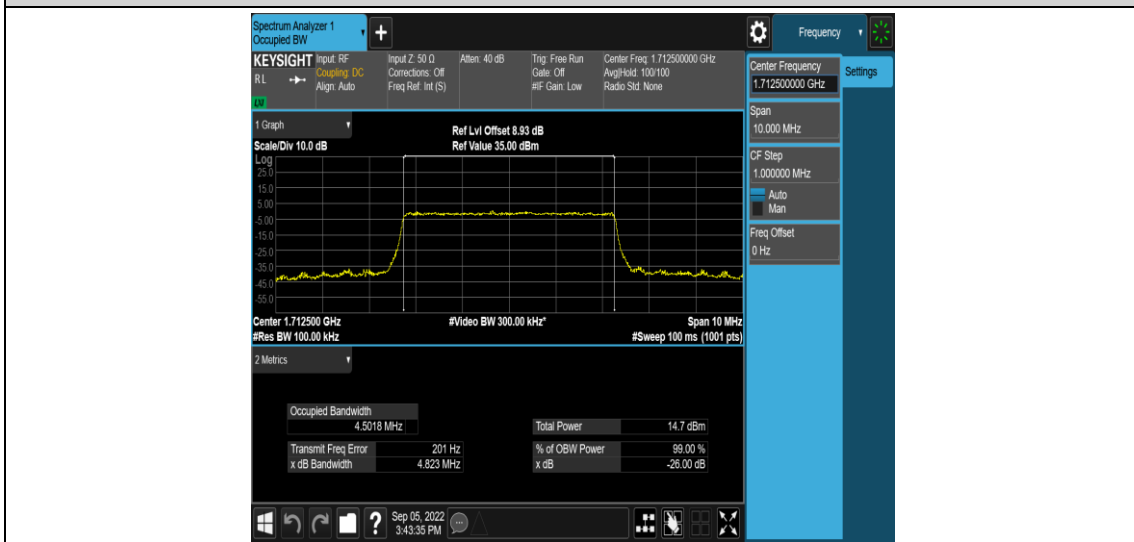

Band66-3MHz-16QAM-132657-15RB#0

Band66-5MHz-QPSK-131997-25RB#0

Band66-5MHz-QPSK-132322-25RB#0

Band66-5MHz-QPSK-132647-25RB#0

Band66-5MHz-16QAM-131997-25RB#0

Band66-5MHz-16QAM-132322-25RB#0

Band66-5MHz-16QAM-132647-25RB#0