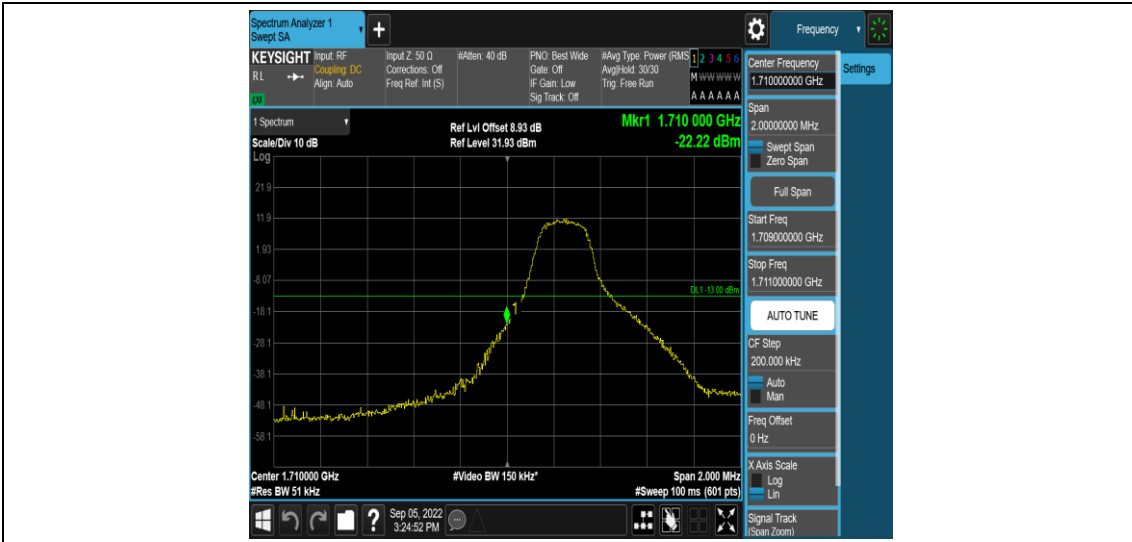

Band66-1.4MHz-16QAM-131979-1RB#0

Band66-1.4MHz-16QAM-131979-1RB#5

Band66-1.4MHz-16QAM-131979-6RB#0

Band66-1.4MHz-16QAM-132665-1RB#0

Band66-1.4MHz-16QAM-132665-1RB#5

Band66-1.4MHz-16QAM-132665-6RB#0

Band66-3MHz-QPSK-131987-1RB#0