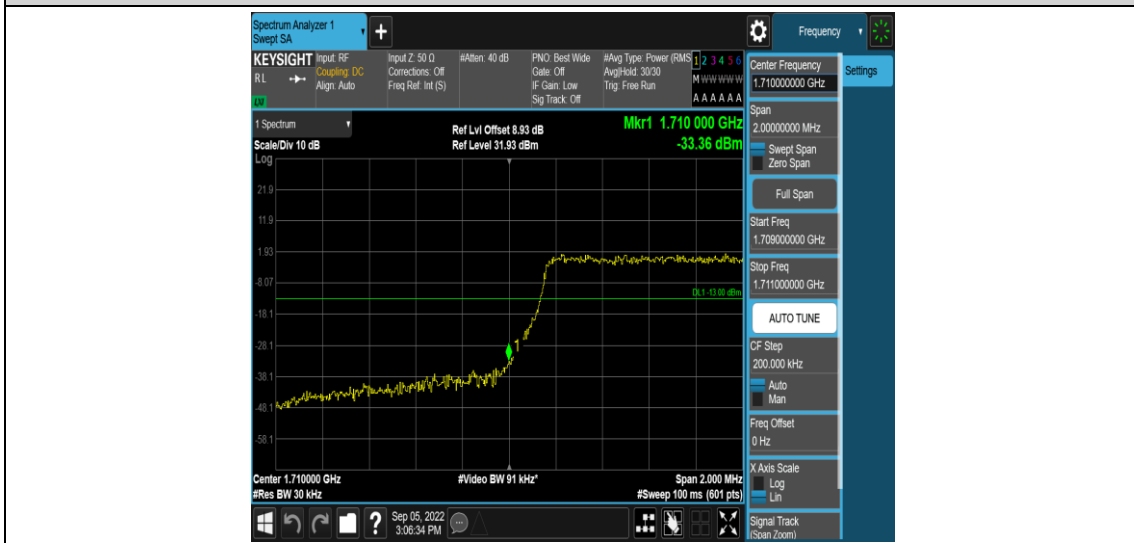

Band66-1.4MHz-16QAM-131979-6RB#0