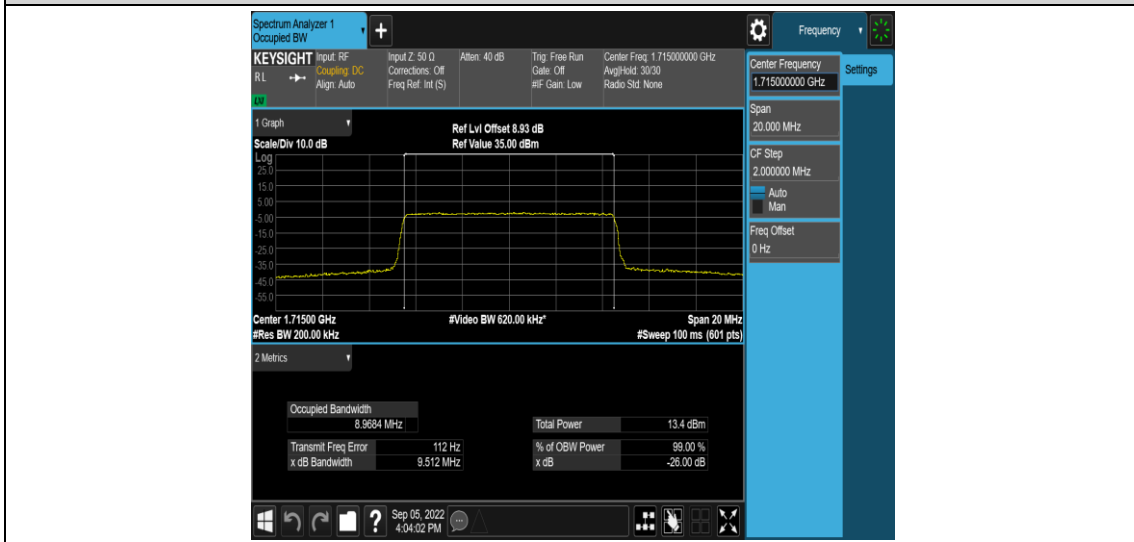

Band66-10MHz-16QAM-132022-50RB#0