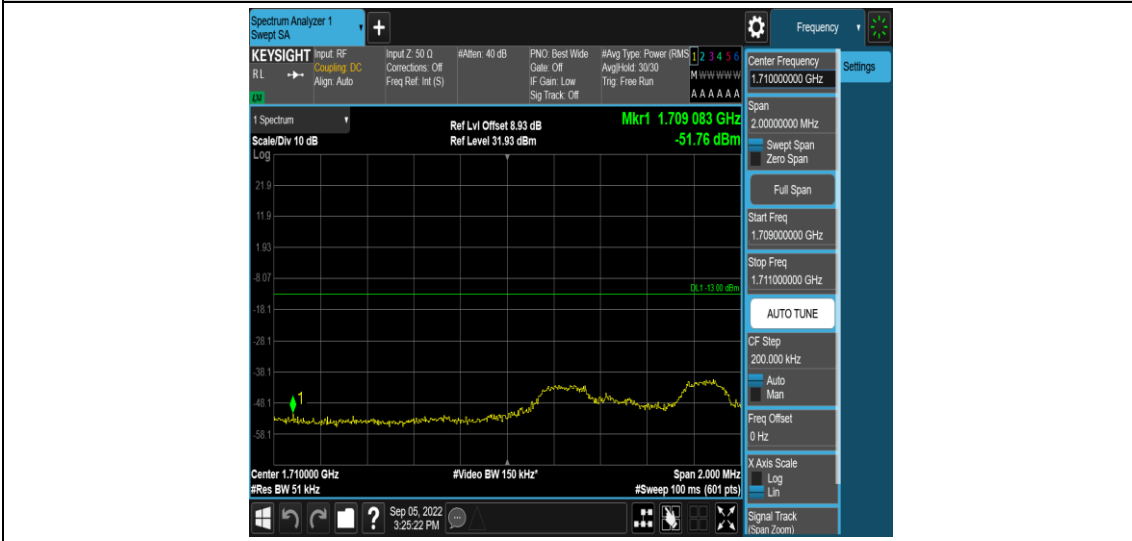

Band66-1.4MHz-16QAM-131979-1RB#0

Band66-1.4MHz-16QAM-131979-1RB#5

Band66-1.4MHz-16QAM-131979-6RB#0

Band66-1.4MHz-16QAM-132665-1RB#0

Band66-1.4MHz-16QAM-132665-1RB#5

Band66-1.4MHz-16QAM-132665-6RB#0

Band66-3MHz-QPSK-131987-1RB#0