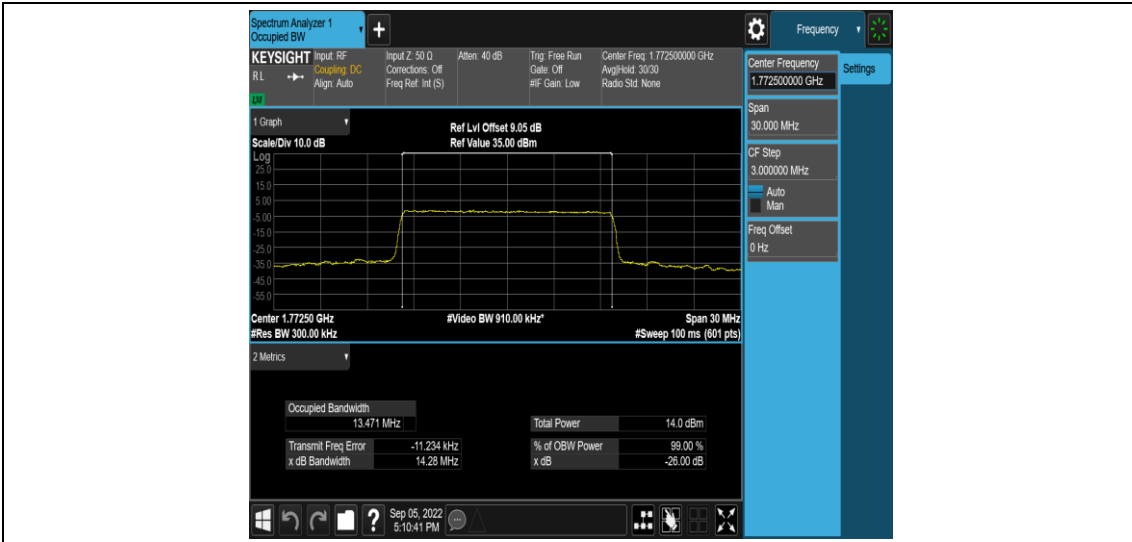

Band66-15MHz-QPSK-132322-75RB#0

Band66-15MHz-QPSK-132597-75RB#0

Band66-15MHz-16QAM-132047-75RB#0

Band66-15MHz-16QAM-132322-75RB#0

Band66-15MHz-16QAM-132597-75RB#0

Band66-20MHz-QPSK-132072-100RB#0

Band66-20MHz-QPSK-132322-100RB#0