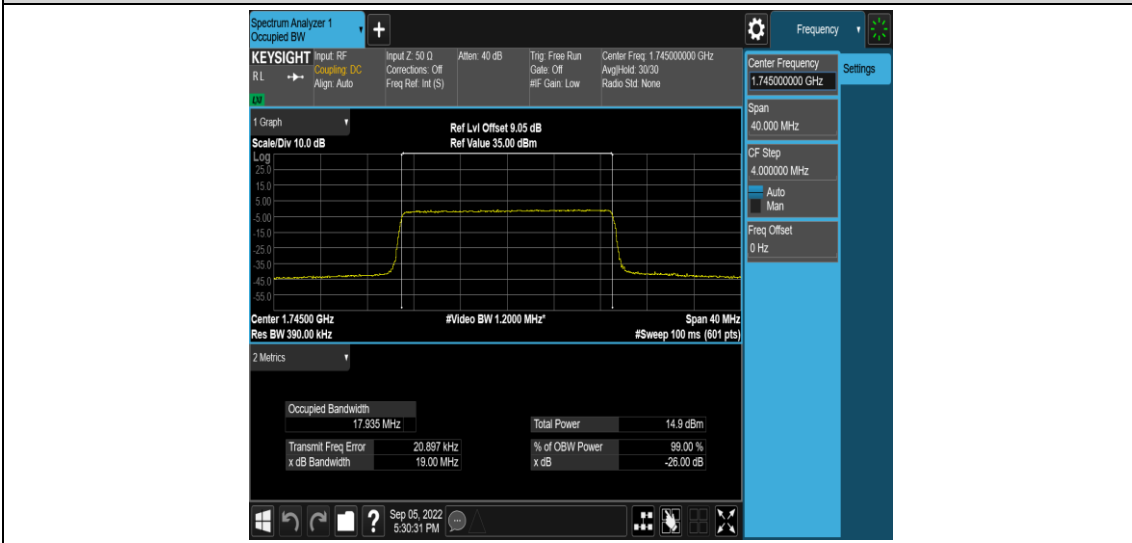

Band66-15MHz-QPSK-132322-75RB#0

Band66-15MHz-QPSK-132597-75RB#0

Band66-15MHz-16QAM-132047-75RB#0

Band66-15MHz-16QAM-132322-75RB#0

Band66-15MHz-16QAM-132597-75RB#0

Band66-20MHz-QPSK-132072-100RB#0

Band66-20MHz-QPSK-132322-100RB#0