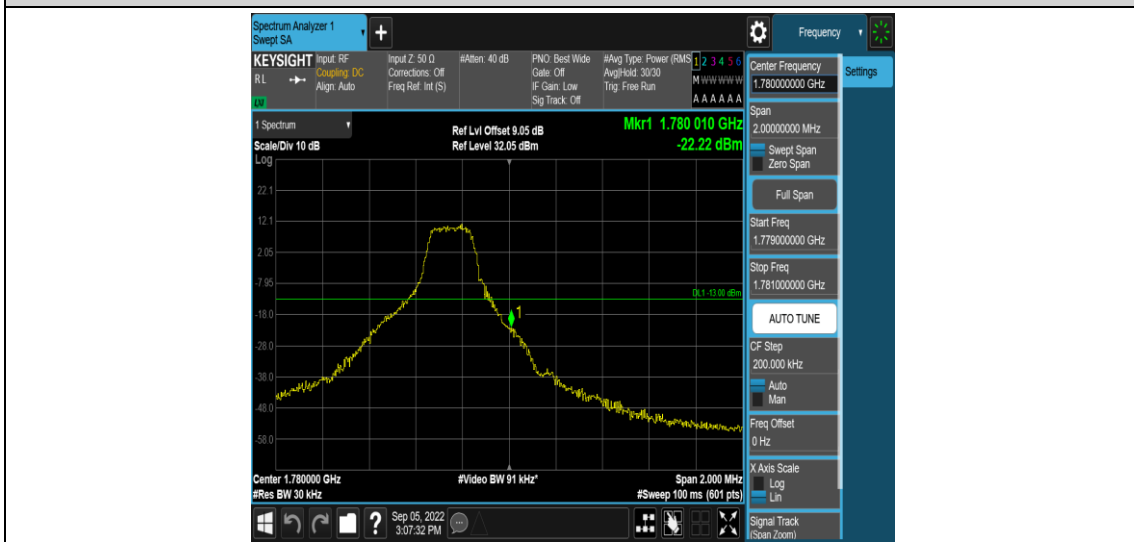

### Test Graphs

Band66-1.4MHz-QPSK-131979-1RB#0

Band66-1.4MHz-QPSK-131979-1RB#5

Band66-1.4MHz-QPSK-131979-6RB#0

Band66-1.4MHz-QPSK-132665-1RB#0

Band66-1.4MHz-QPSK-132665-1RB#5

Band66-1.4MHz-QPSK-132665-6RB#0