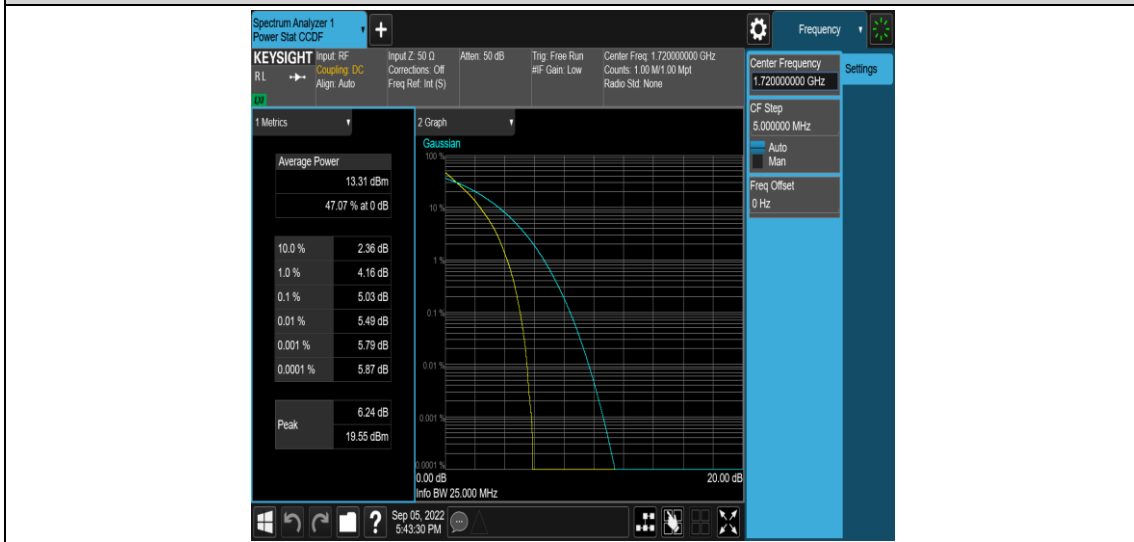

Band66-20MHz-QPSK-132072-100RB#0