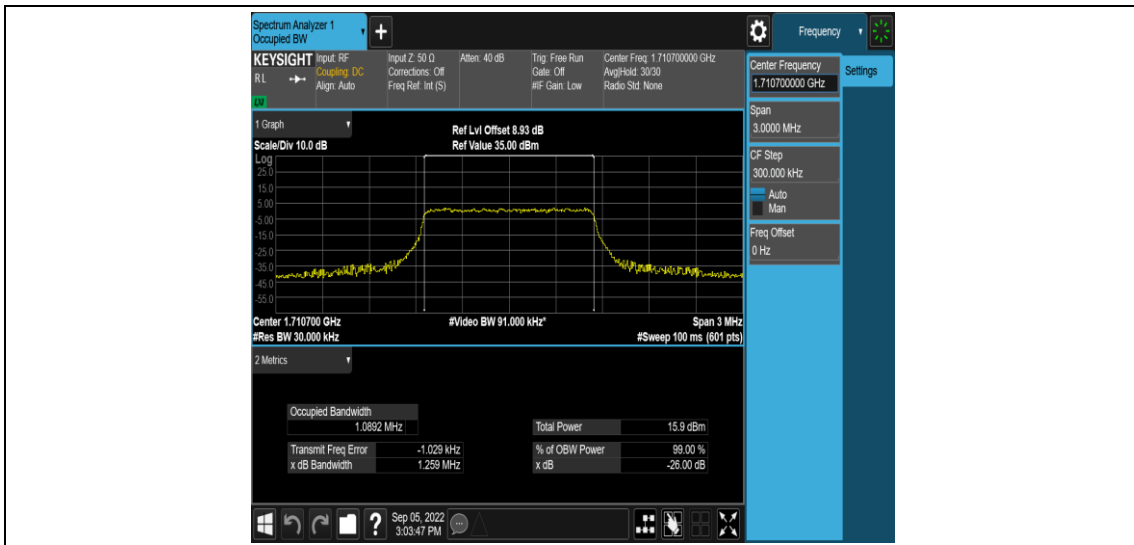

Test Graphs

Band66-1.4MHz-QPSK-131979-6RB#0