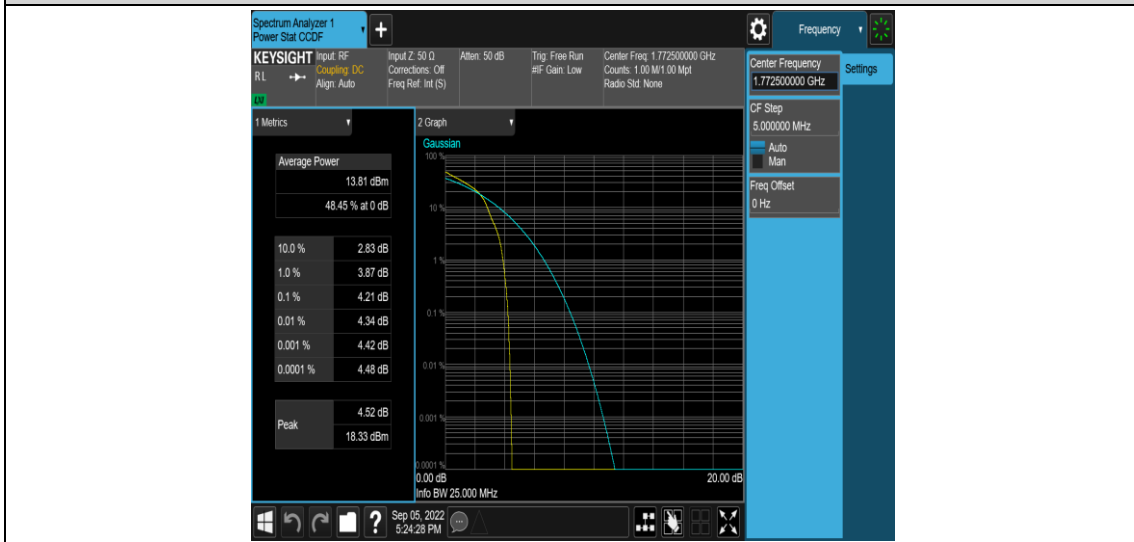

Band66-15MHz-QPSK-132597-75RB#0

Band66-15MHz-16QAM-132047-1RB#0

Band66-15MHz-16QAM-132047-75RB#0

Band66-15MHz-16QAM-132322-1RB#0

Band66-15MHz-16QAM-132322-75RB#0

Band66-15MHz-16QAM-132597-1RB#0

Band66-15MHz-16QAM-132597-75RB#0