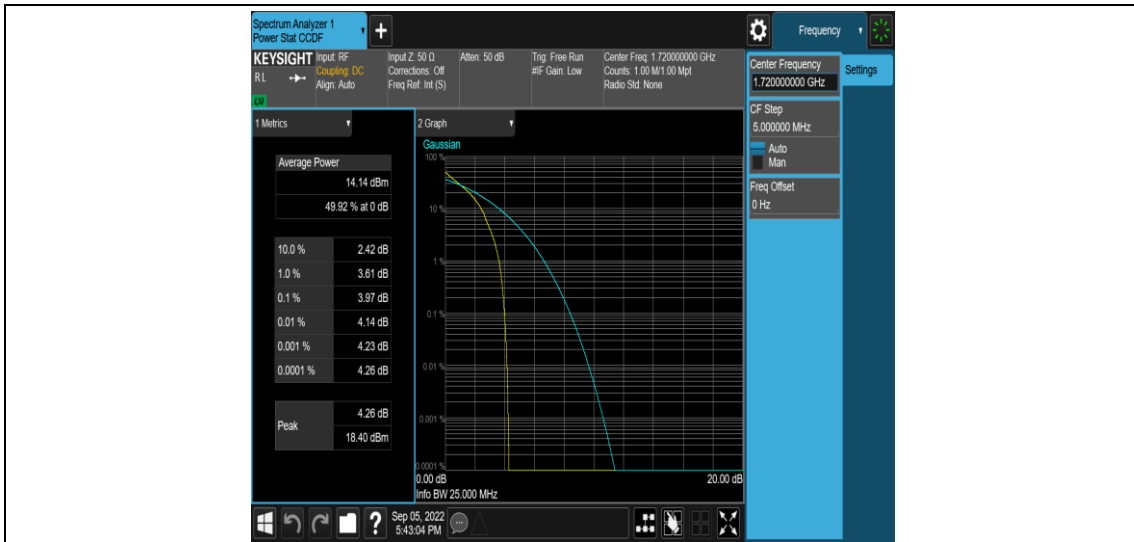

Band66-15MHz-QPSK-132597-75RB#0

Band66-15MHz-16QAM-132047-1RB#0

Band66-15MHz-16QAM-132047-75RB#0

Band66-15MHz-16QAM-132322-1RB#0

Band66-15MHz-16QAM-132322-75RB#0

Band66-15MHz-16QAM-132597-1RB#0

Band66-15MHz-16QAM-132597-75RB#0