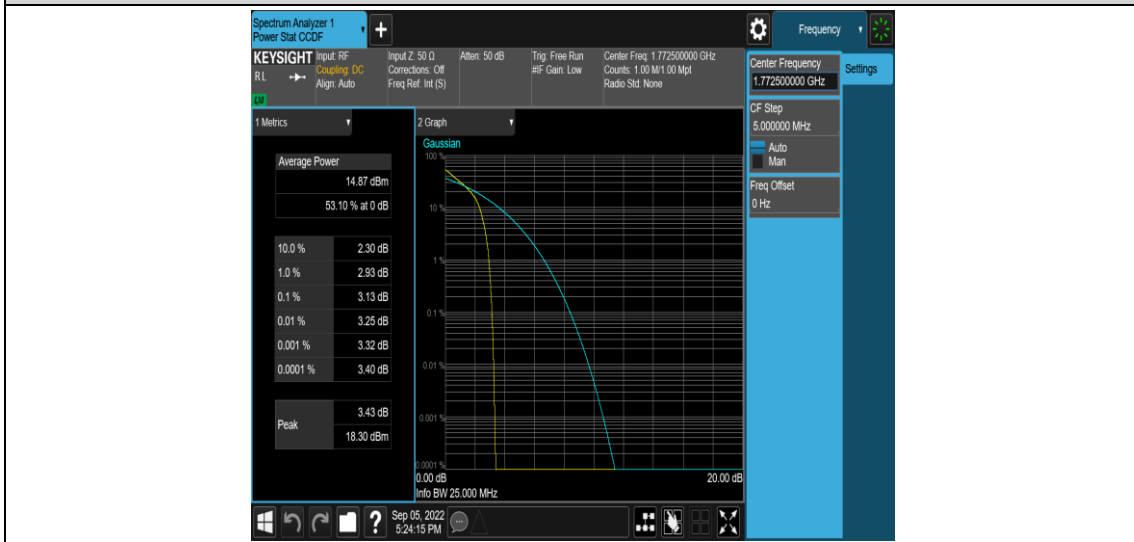

Band66-10MHz-16QAM-132622-1RB#0

Band66-10MHz-16QAM-132622-50RB#0

Band66-15MHz-QPSK-132047-1RB#0

Band66-15MHz-QPSK-132047-75RB#0

Band66-15MHz-QPSK-132322-1RB#0

Band66-15MHz-QPSK-132322-75RB#0

Band66-15MHz-QPSK-132597-1RB#0