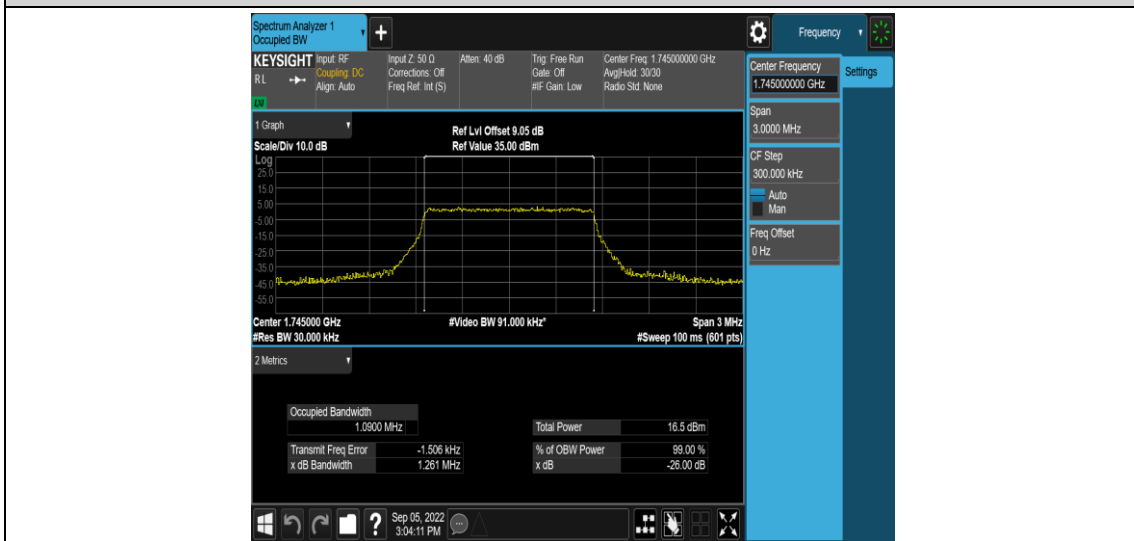

Band66-1.4MHz-QPSK-132322-6RB#0