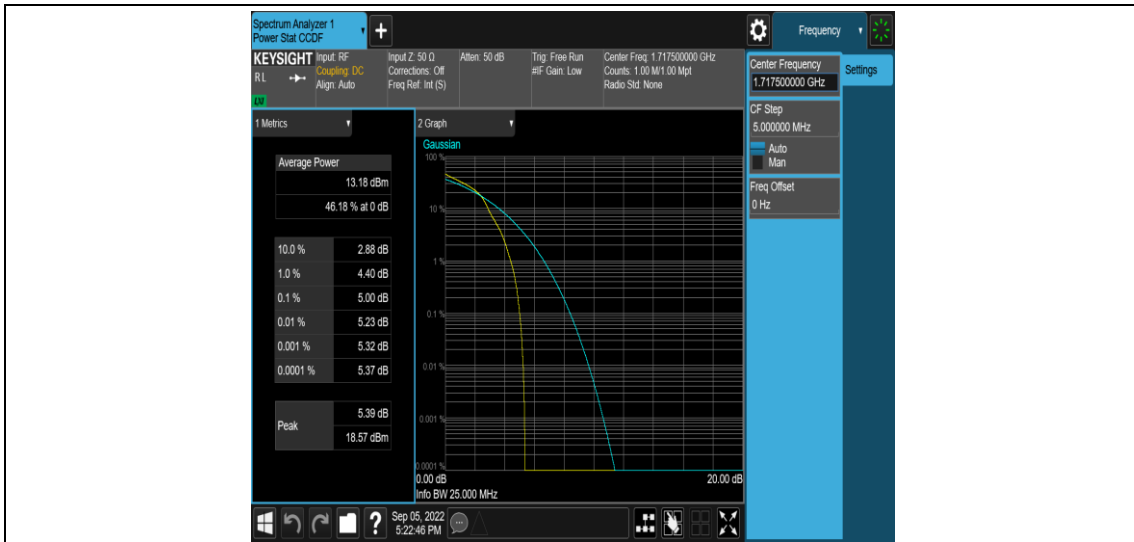

Band66-15MHz-16QAM-132047-1RB#0