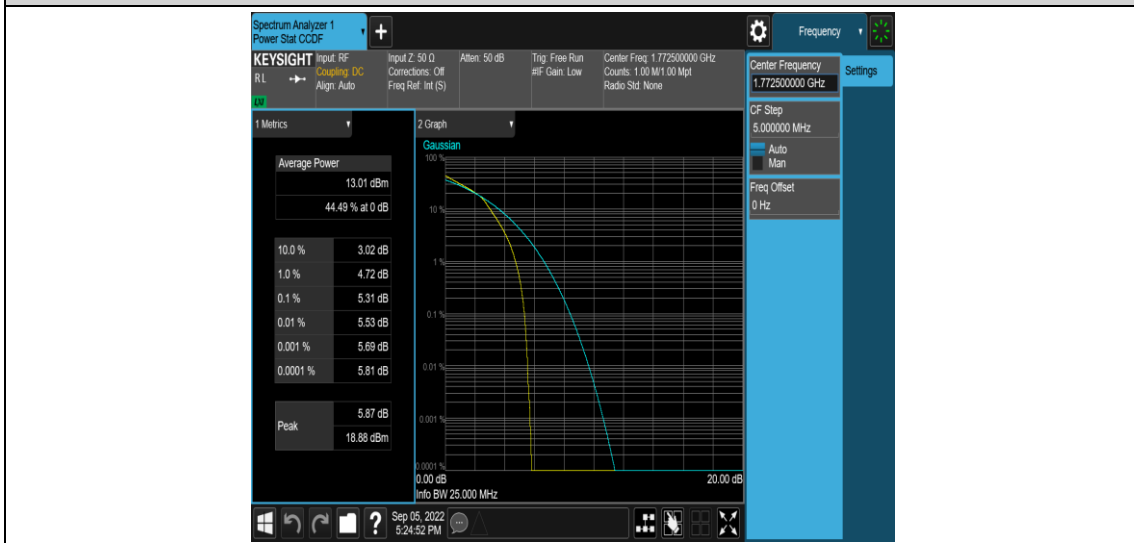

Band66-15MHz-QPSK-132597-75RB#0

Band66-15MHz-16QAM-132047-1RB#0

Band66-15MHz-16QAM-132047-75RB#0

Band66-15MHz-16QAM-132322-1RB#0

Band66-15MHz-16QAM-132322-75RB#0

Band66-15MHz-16QAM-132597-1RB#0

Band66-15MHz-16QAM-132597-75RB#0