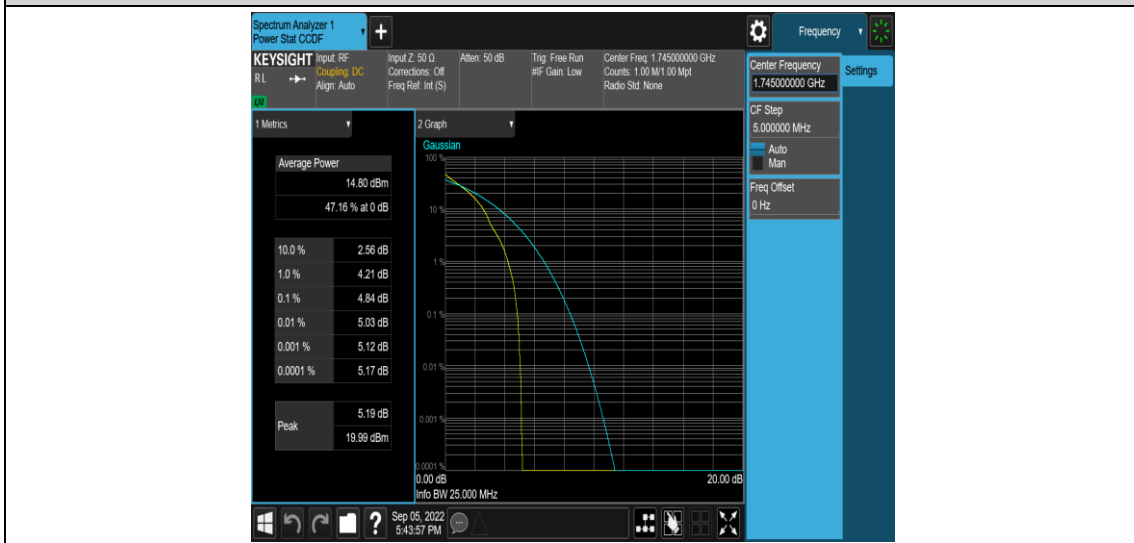

Band66-20MHz-QPSK-132322-1RB#0