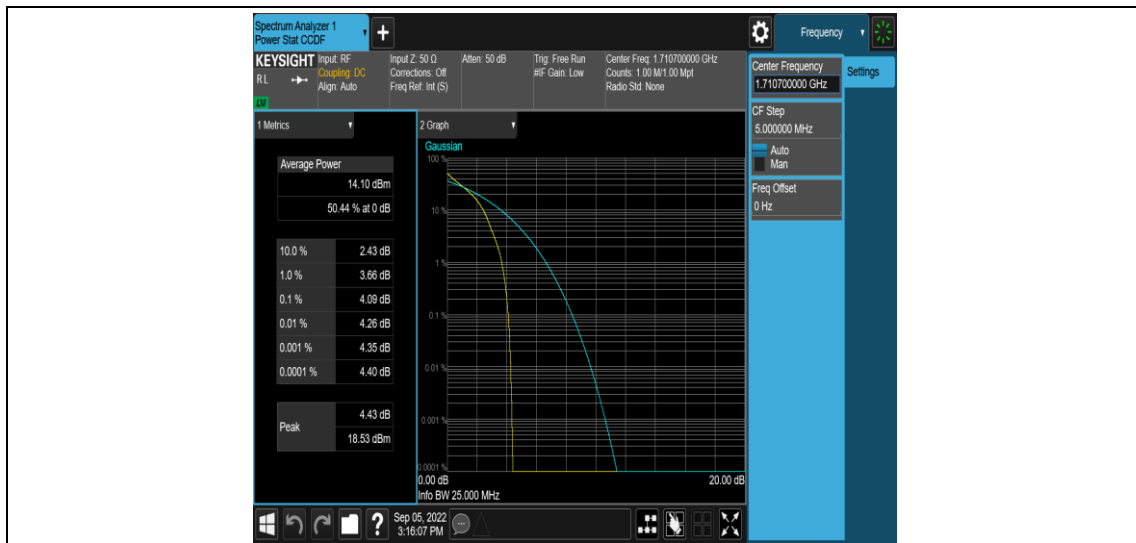

Test Graphs

Band66-1.4MHz-QPSK-131979-1RB#0