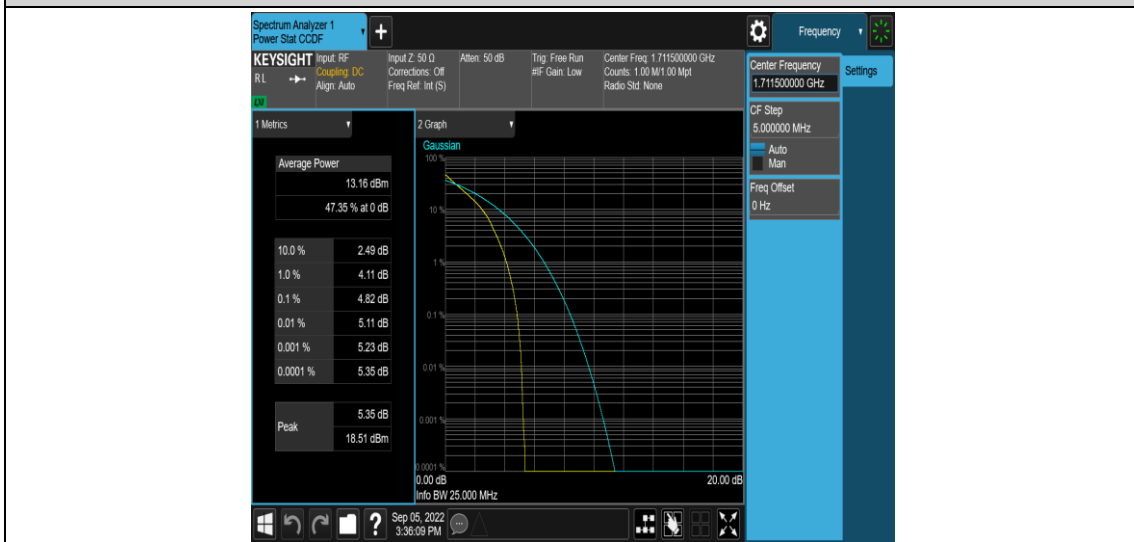

Band66-3MHz-QPSK-131987-15RB#0