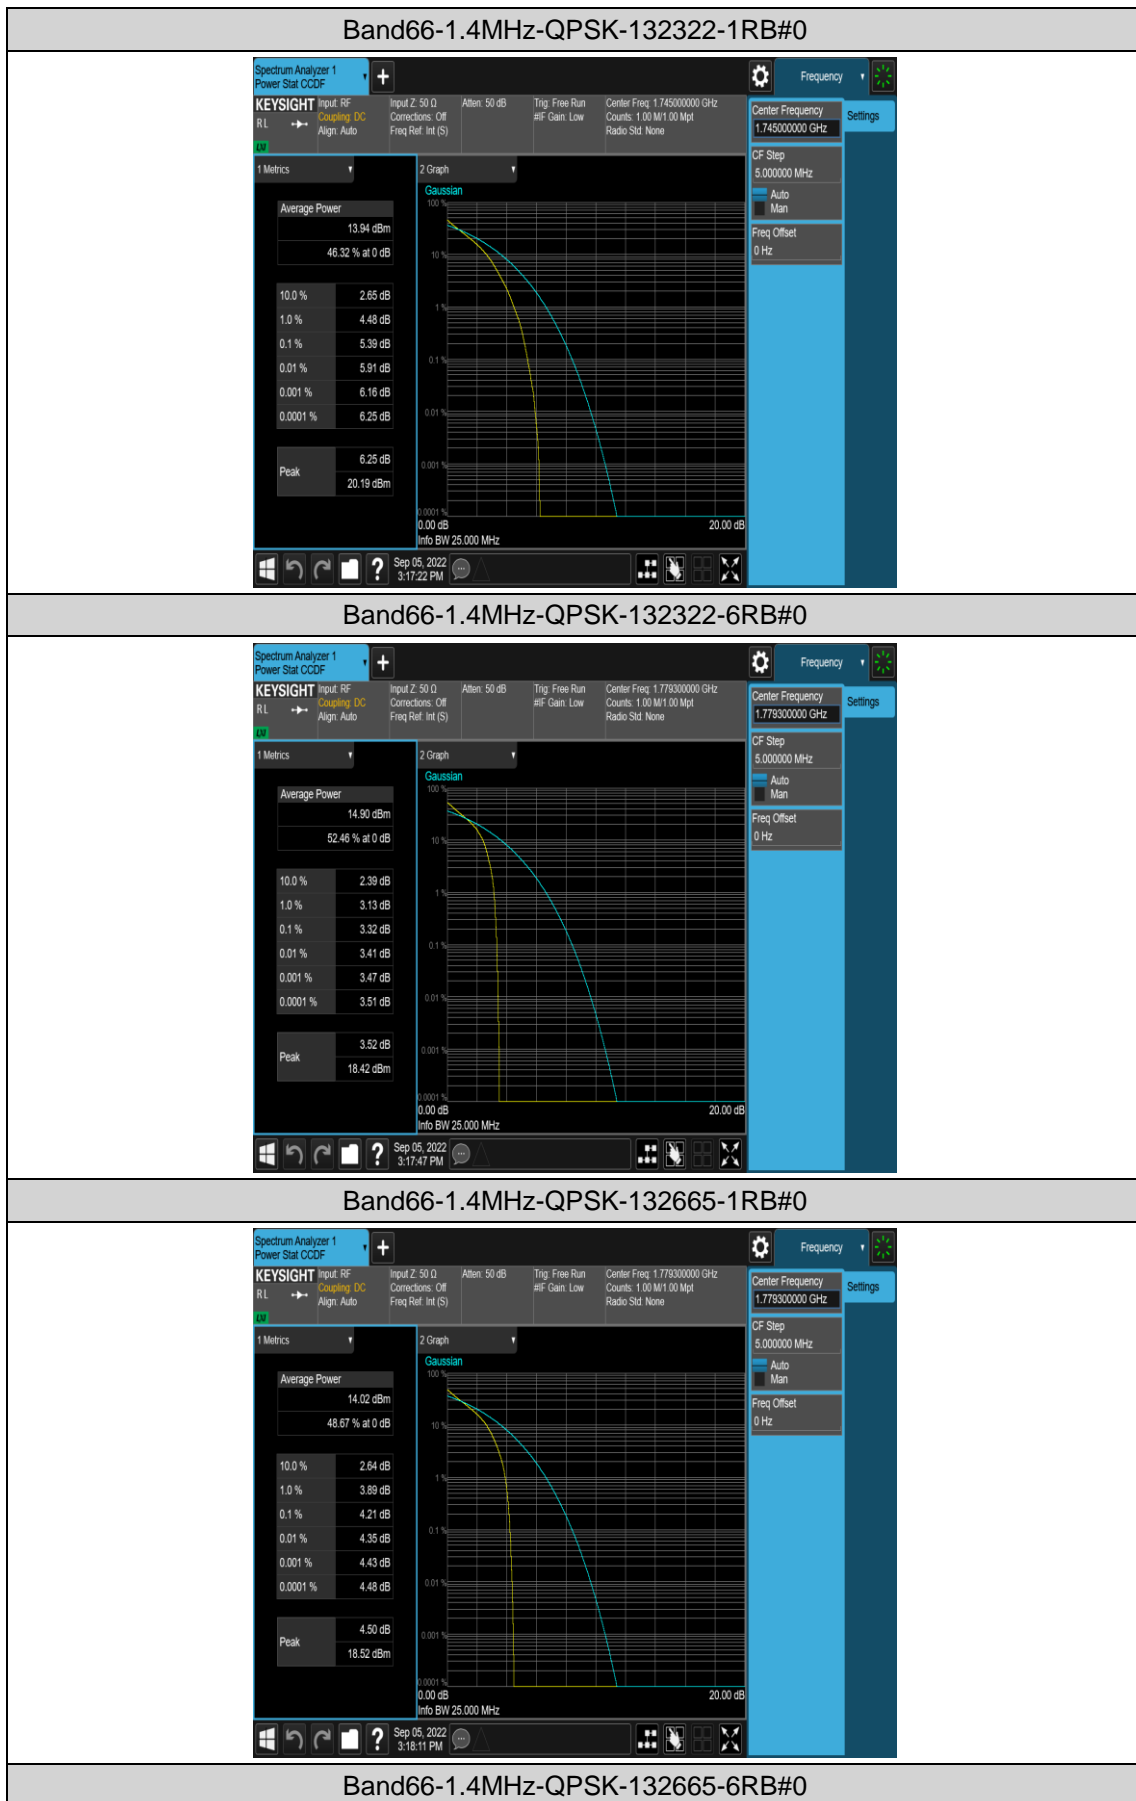

Test Graphs

Band66-1.4MHz-QPSK-131979-1RB#0

Band66-1.4MHz-QPSK-131979-6RB#0

Band66-1.4MHz-16QAM-131979-1RB#0

Band66-1.4MHz-16QAM-131979-6RB#0

Band66-1.4MHz-16QAM-132322-1RB#0

Band66-1.4MHz-16QAM-132322-6RB#0