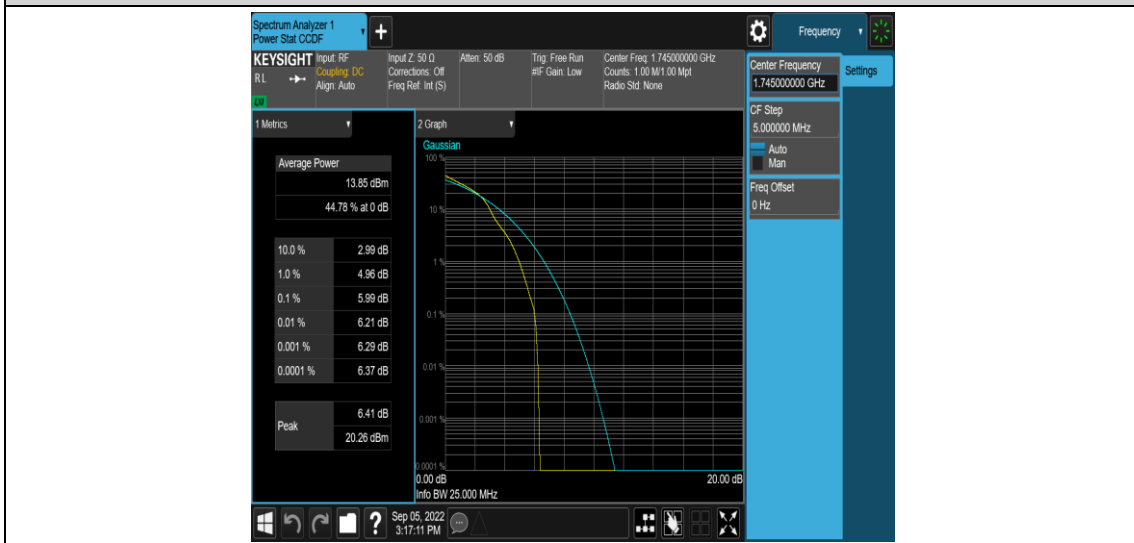

Test Graphs

Band66-1.4MHz-QPSK-131979-1RB#0

Band66-1.4MHz-QPSK-131979-6RB#0

Band66-1.4MHz-16QAM-131979-1RB#0

Band66-1.4MHz-16QAM-131979-6RB#0

Band66-1.4MHz-16QAM-132322-1RB#0

Band66-1.4MHz-16QAM-132322-6RB#0