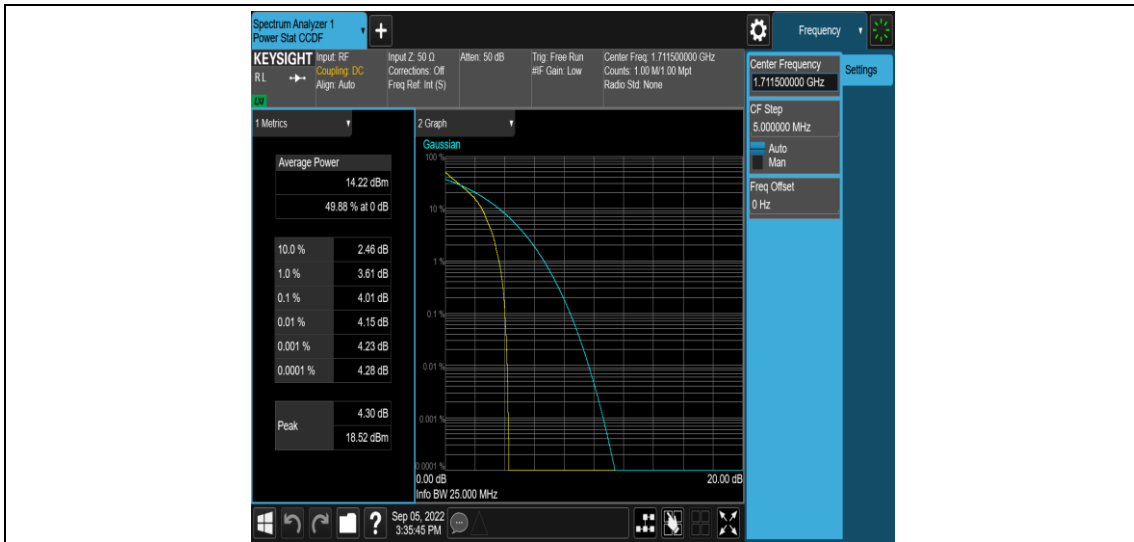

Band66-3MHz-QPSK-131987-1RB#0