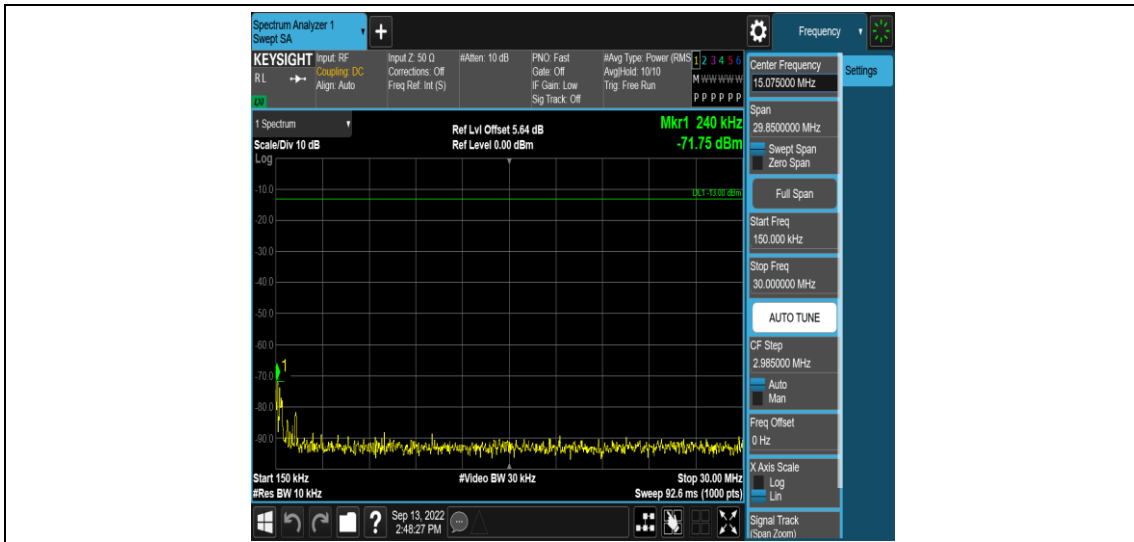

Band41-20MHz-16QAM-41490-1RB#0-Range1:0.009~0.15MHz