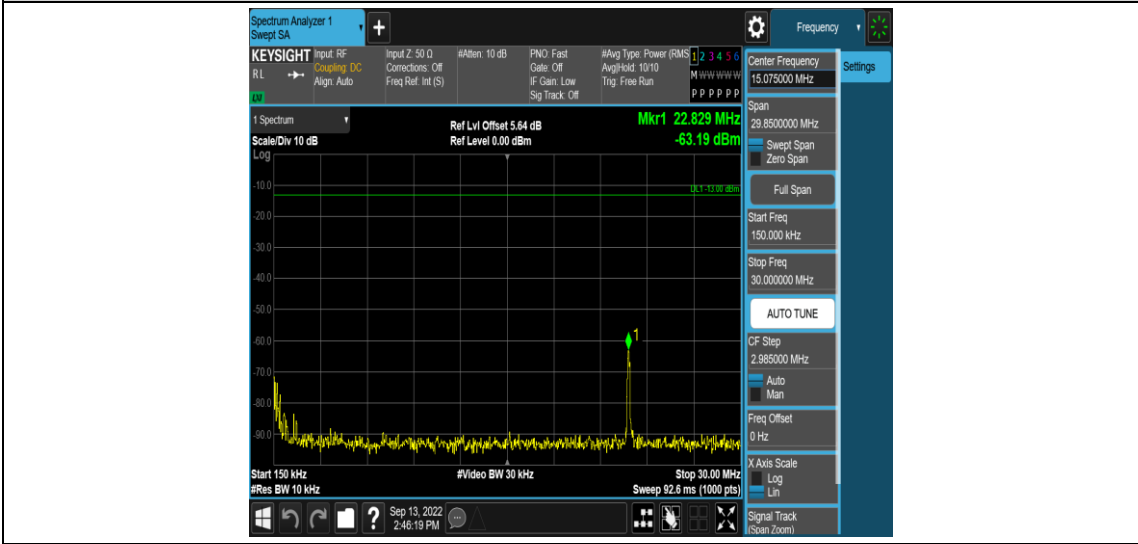

Band41-20MHz-16QAM-40620-1RB#0-Range1:0.009~0.15MHz