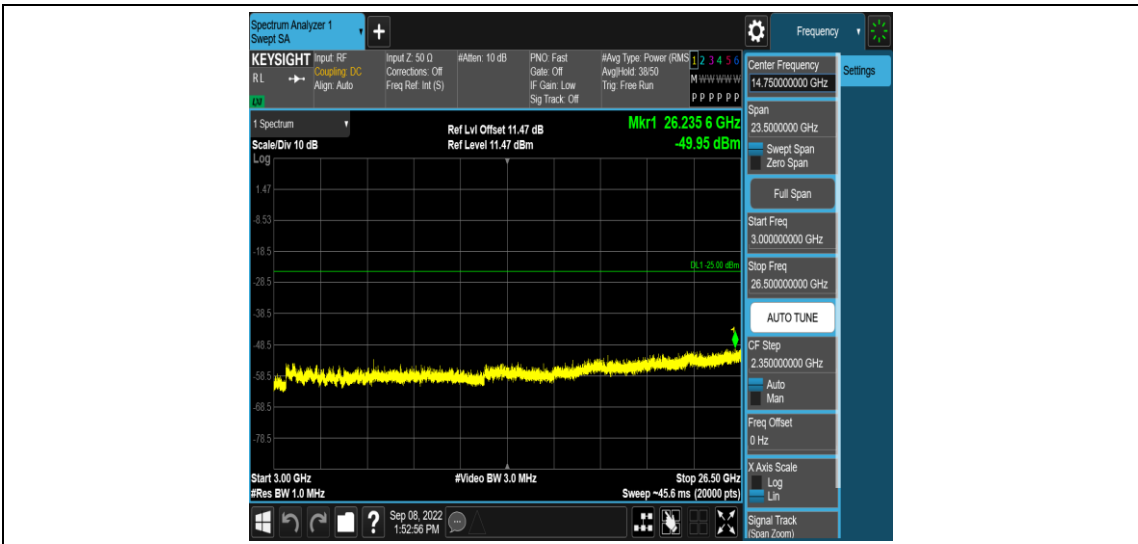

Band41-15MHz-16QAM-41515-1RB#0-Range1:0.009~0.15MHz

Band41-15MHz-16QAM-41515-1RB#0-Range2:0.15~30MHz

Band41-15MHz-16QAM-41515-1RB#0-Range3:30~1000MHz

Band41-15MHz-16QAM-41515-1RB#0-Range4:1000~3000MHz

Band41-15MHz-16QAM-41515-1RB#0-Range5:3000~26500MHz