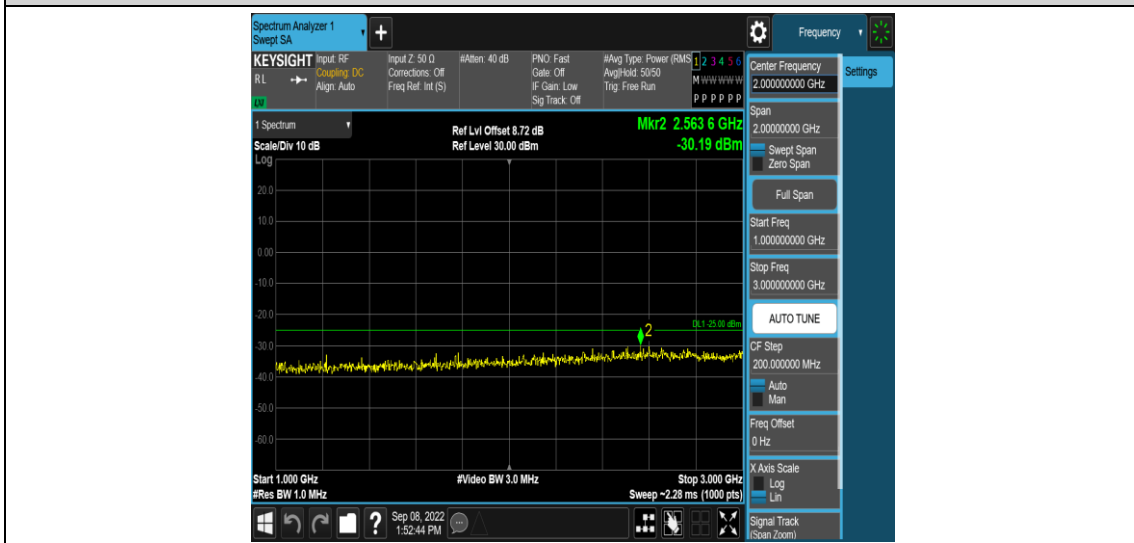

Band41-15MHz-16QAM-41515-1RB#0-Range3:30~1000MHz

Band41-15MHz-16QAM-41515-1RB#0-Range4:1000~3000MHz