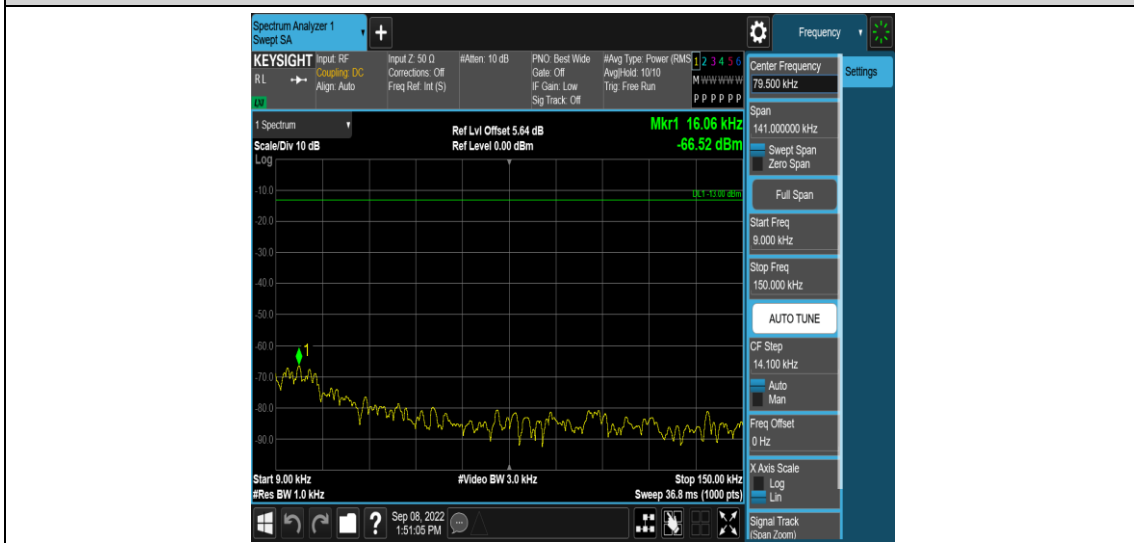

Band41-15MHz-QPSK-40620-1RB#0-Range1:0.009~0.15MHz

Band41-15MHz-QPSK-40620-1RB#0-Range2:0.15~30MHz

Band41-15MHz-QPSK-40620-1RB#0-Range3:30~1000MHz

Band41-15MHz-QPSK-40620-1RB#0-Range4:1000~3000MHz

Band41-15MHz-QPSK-40620-1RB#0-Range5:3000~26500MHz