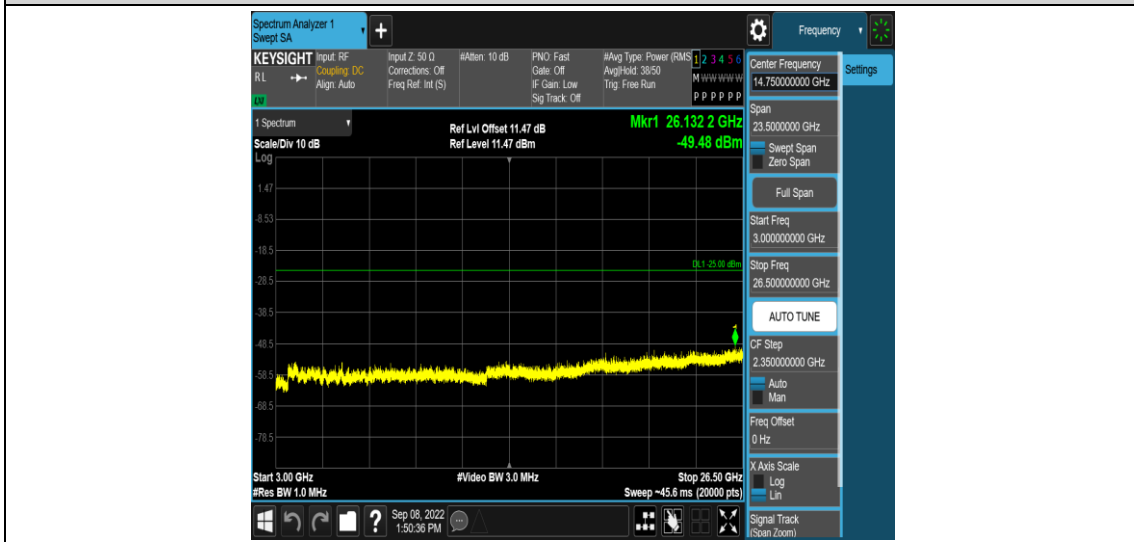

Band41-15MHz-16QAM-40620-1RB#0-Range1:0.009~0.15MHz

Band41-15MHz-16QAM-40620-1RB#0-Range2:0.15~30MHz

Band41-15MHz-16QAM-40620-1RB#0-Range3:30~1000MHz

Band41-15MHz-16QAM-40620-1RB#0-Range4:1000~3000MHz

Band41-15MHz-16QAM-40620-1RB#0-Range5:3000~26500MHz