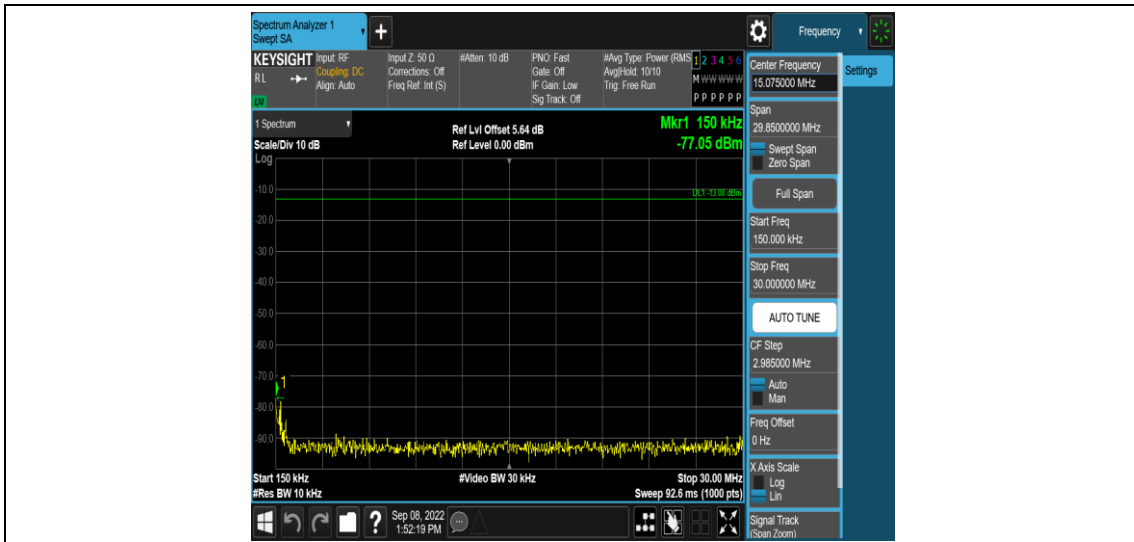

Band41-15MHz-16QAM-41515-1RB#0-Range1:0.009~0.15MHz

Band41-15MHz-16QAM-41515-1RB#0-Range2:0.15~30MHz