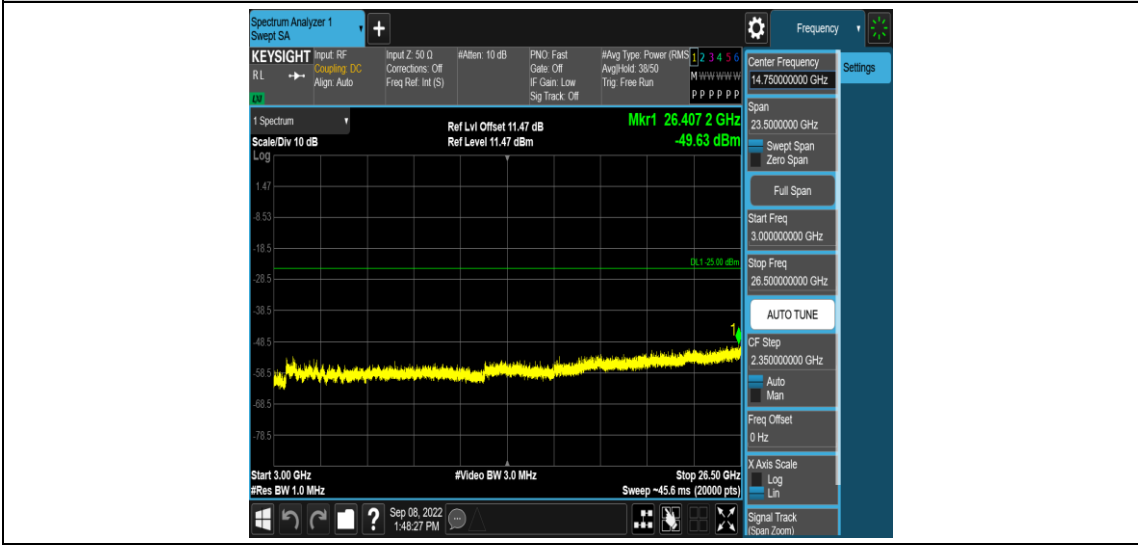

Band41-15MHz-16QAM-39725-1RB#0-Range1:0.009~0.15MHz

Band41-15MHz-16QAM-39725-1RB#0-Range2:0.15~30MHz

Band41-15MHz-16QAM-39725-1RB#0-Range3:30~1000MHz

Band41-15MHz-16QAM-39725-1RB#0-Range4:1000~3000MHz

Band41-15MHz-16QAM-39725-1RB#0-Range5:3000~26500MHz