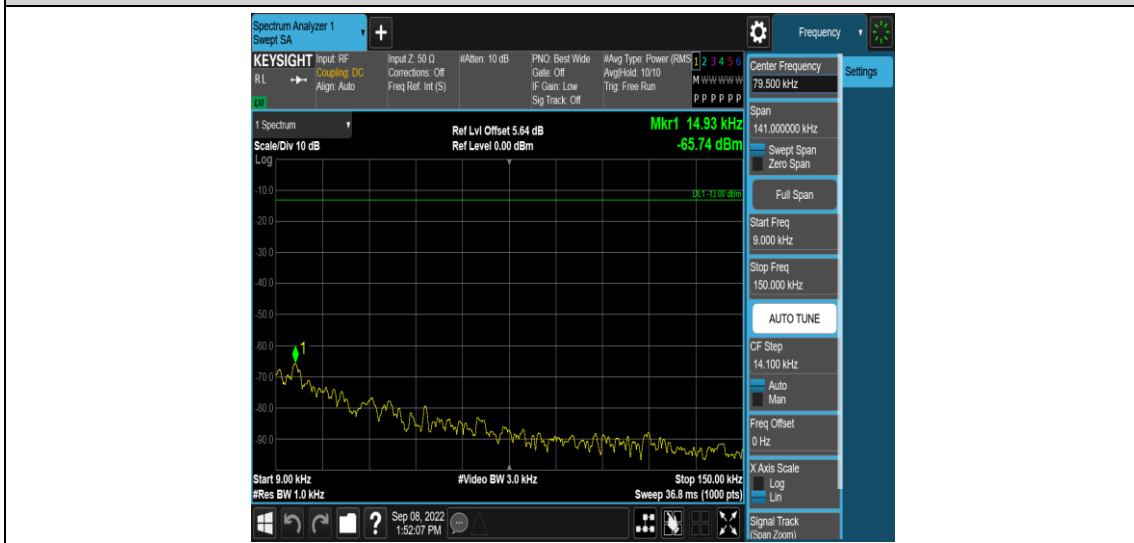

Band41-15MHz-16QAM-40620-1RB#0-Range1:0.009~0.15MHz

Band41-15MHz-16QAM-40620-1RB#0-Range2:0.15~30MHz

Band41-15MHz-16QAM-40620-1RB#0-Range3:30~1000MHz

Band41-15MHz-16QAM-40620-1RB#0-Range4:1000~3000MHz

Band41-15MHz-16QAM-40620-1RB#0-Range5:3000~26500MHz