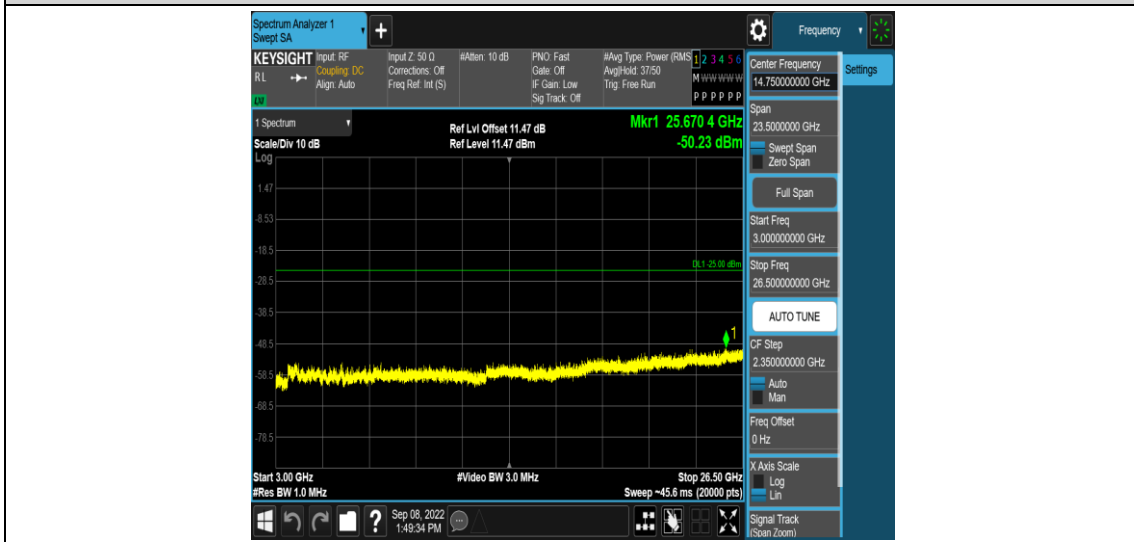

Band41-15MHz-QPSK-40620-1RB#0-Range1:0.009~0.15MHz

Band41-15MHz-QPSK-40620-1RB#0-Range2:0.15~30MHz

Band41-15MHz-QPSK-40620-1RB#0-Range3:30~1000MHz

Band41-15MHz-QPSK-40620-1RB#0-Range4:1000~3000MHz

Band41-15MHz-QPSK-40620-1RB#0-Range5:3000~26500MHz