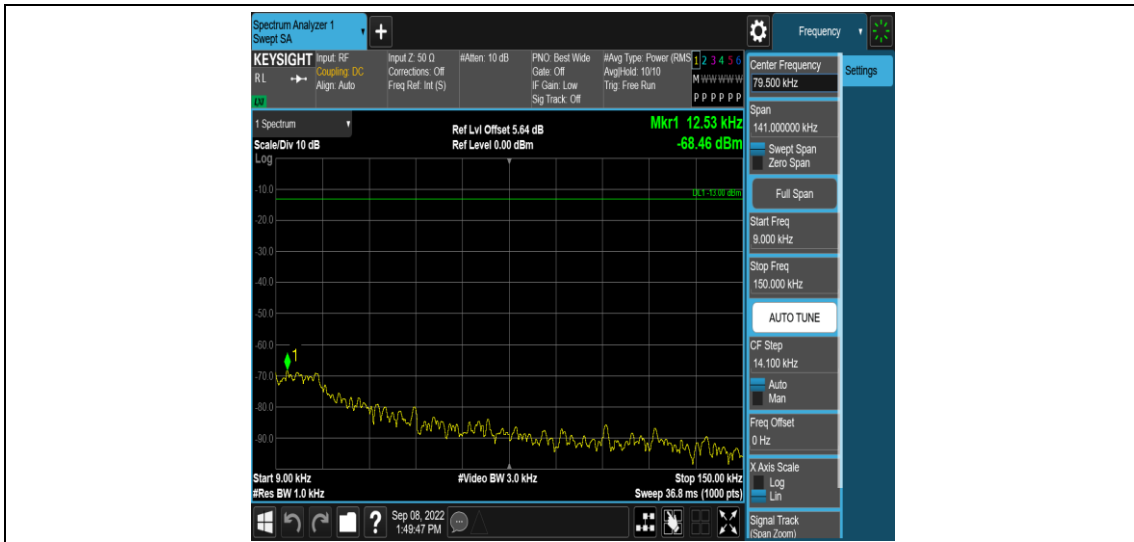

Band41-15MHz-16QAM-39725-1RB#0-Range1:0.009~0.15MHz

Band41-15MHz-16QAM-39725-1RB#0-Range2:0.15~30MHz

Band41-15MHz-16QAM-39725-1RB#0-Range3:30~1000MHz

Band41-15MHz-16QAM-39725-1RB#0-Range4:1000~3000MHz

Band41-15MHz-16QAM-39725-1RB#0-Range5:3000~26500MHz