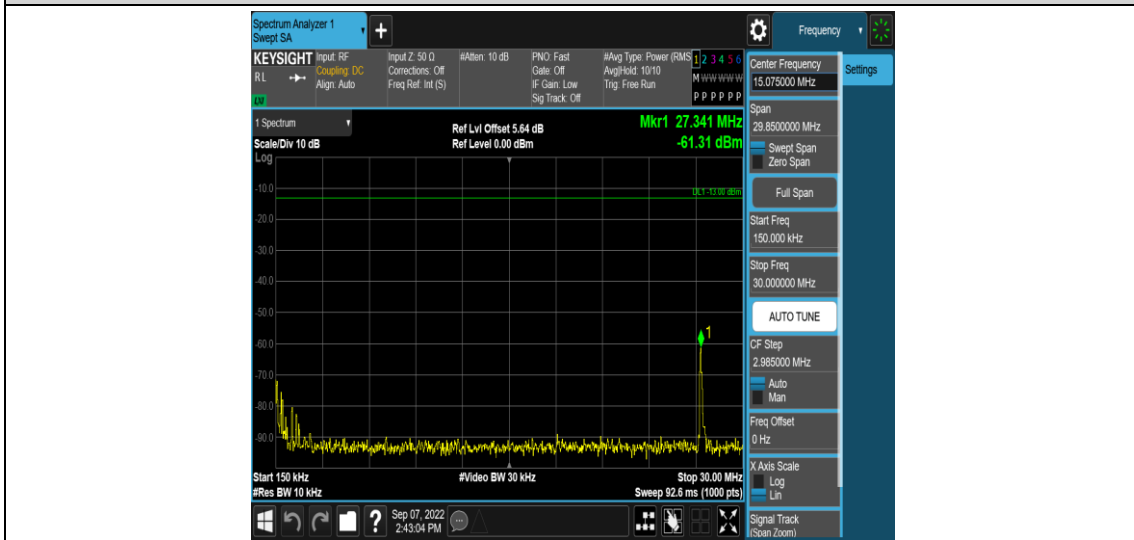

Band41-10MHz-16QAM-40620-1RB#0-Range1:0.009~0.15MHz

Band41-10MHz-16QAM-40620-1RB#0-Range2:0.15~30MHz