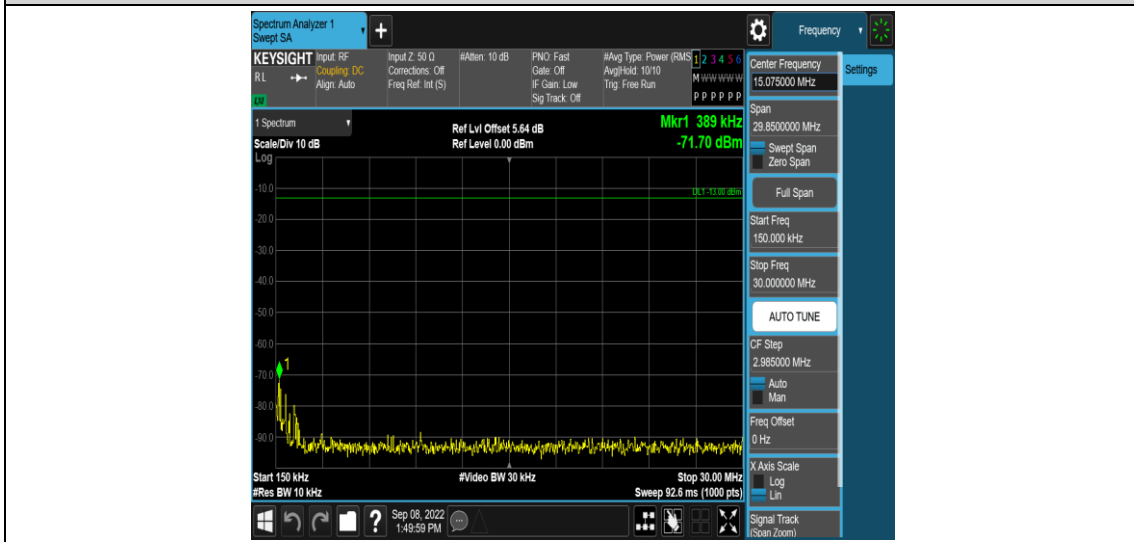

Band41-15MHz-16QAM-40620-1RB#0-Range1:0.009~0.15MHz

Band41-15MHz-16QAM-40620-1RB#0-Range2:0.15~30MHz