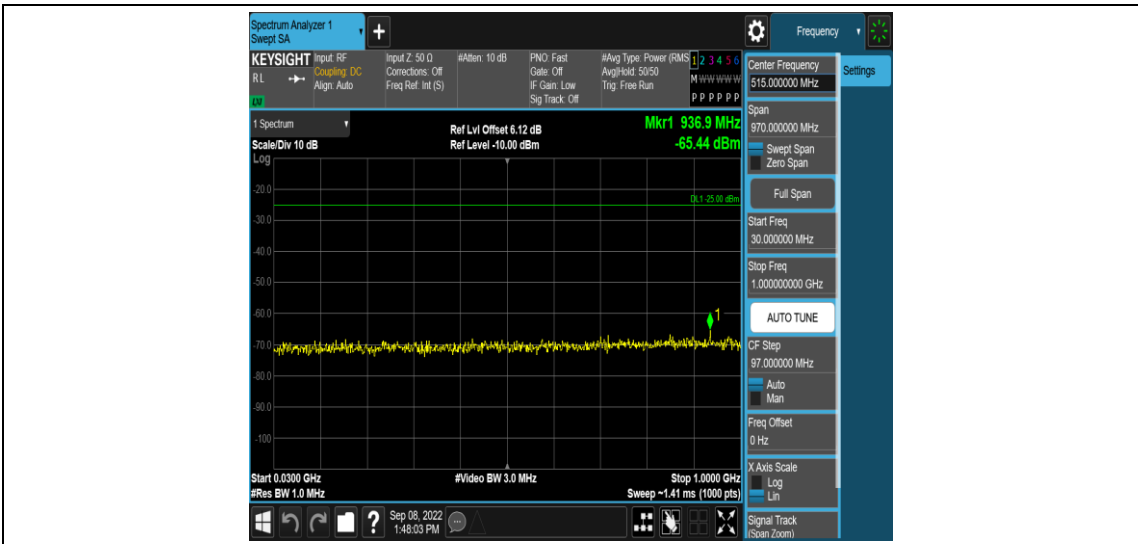

Band41-15MHz-16QAM-39725-1RB#0-Range2:0.15~30MHz

Band41-15MHz-16QAM-39725-1RB#0-Range3:30~1000MHz