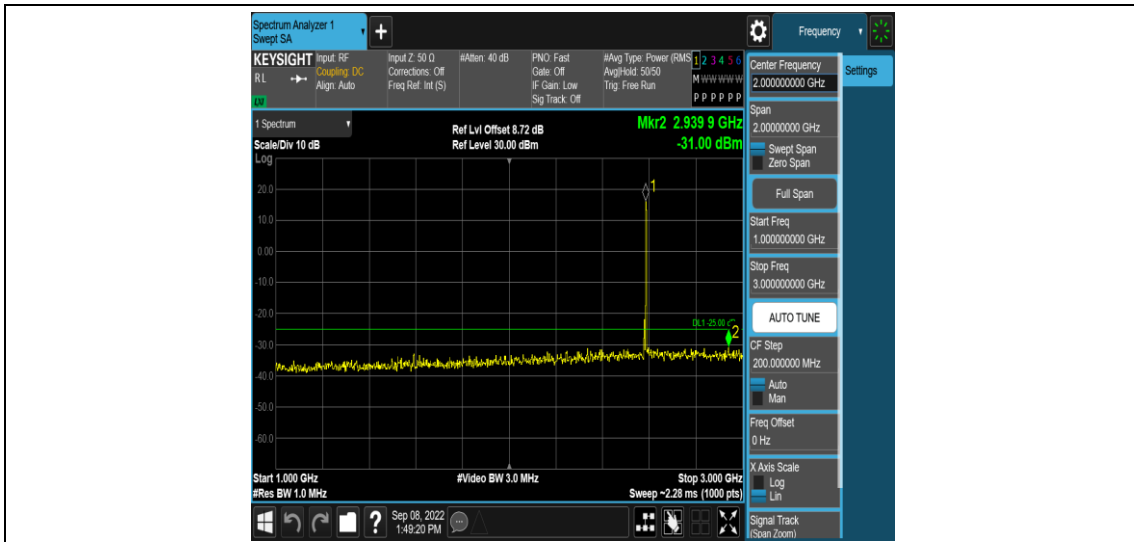

Band41-15MHz-QPSK-40620-1RB#0-Range3:30~1000MHz

Band41-15MHz-QPSK-40620-1RB#0-Range4:1000~3000MHz