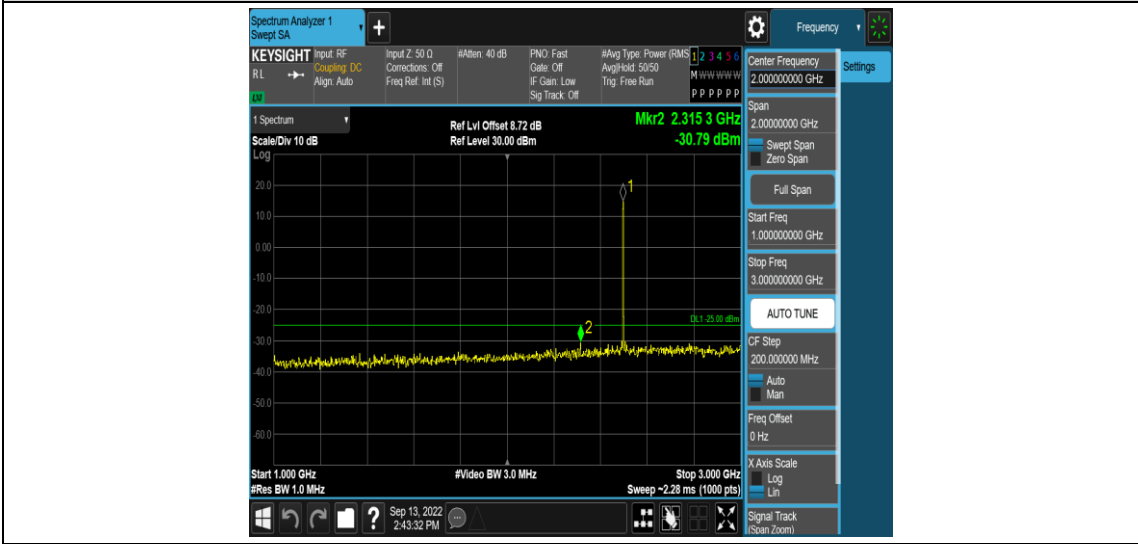

Band41-20MHz-QPSK-39750-1RB#0-Range3:30~1000MHz

Band41-20MHz-QPSK-39750-1RB#0-Range4:1000~3000MHz