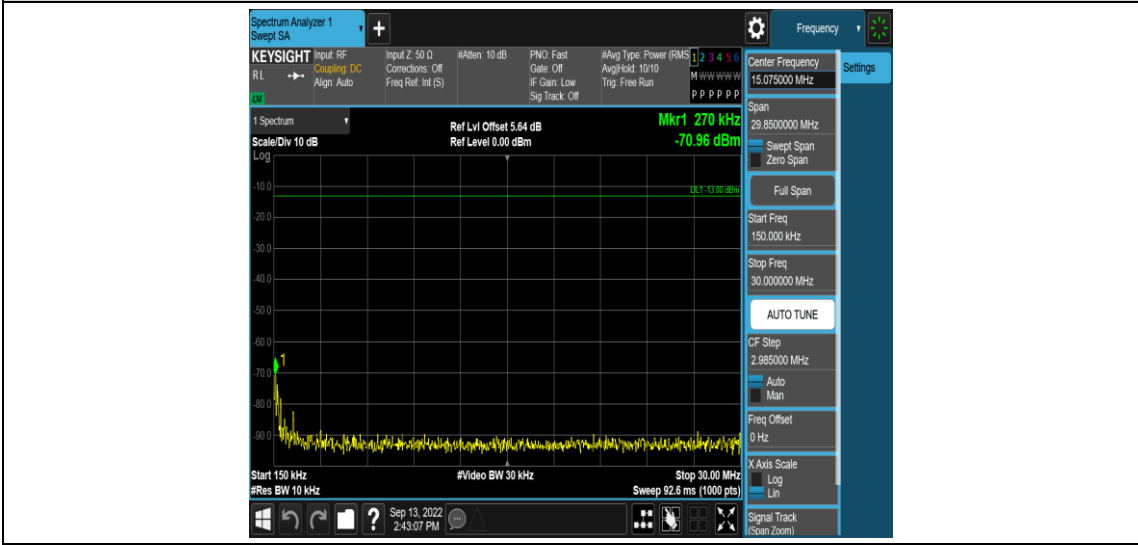

Band41-20MHz-QPSK-39750-1RB#0-Range1:0.009~0.15MHz

Band41-20MHz-QPSK-39750-1RB#0-Range2:0.15~30MHz