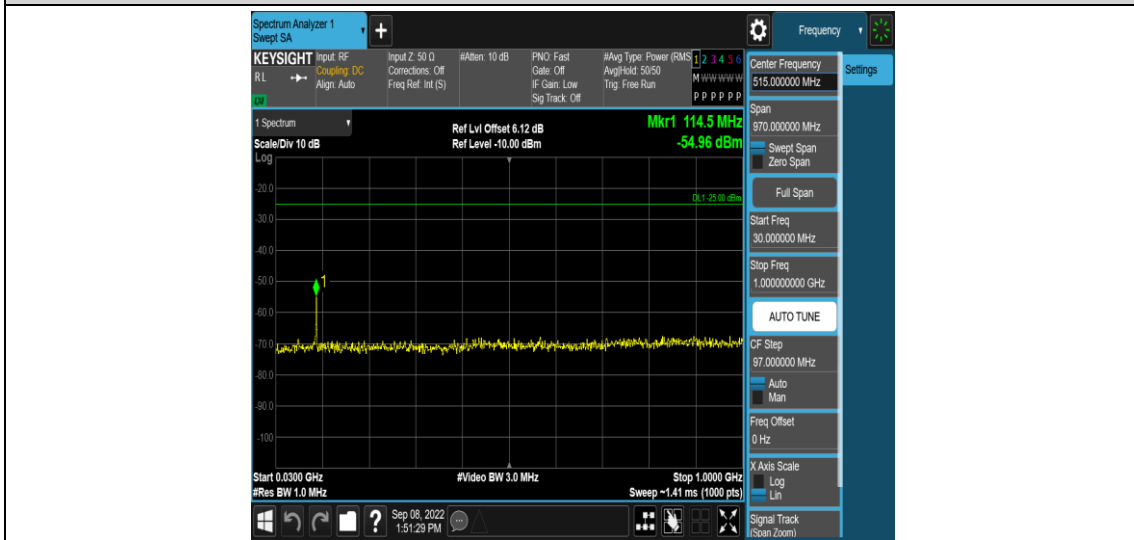

Band41-15MHz-QPSK-41515-1RB#0-Range2:0.15~30MHz

Band41-15MHz-QPSK-41515-1RB#0-Range3:30~1000MHz