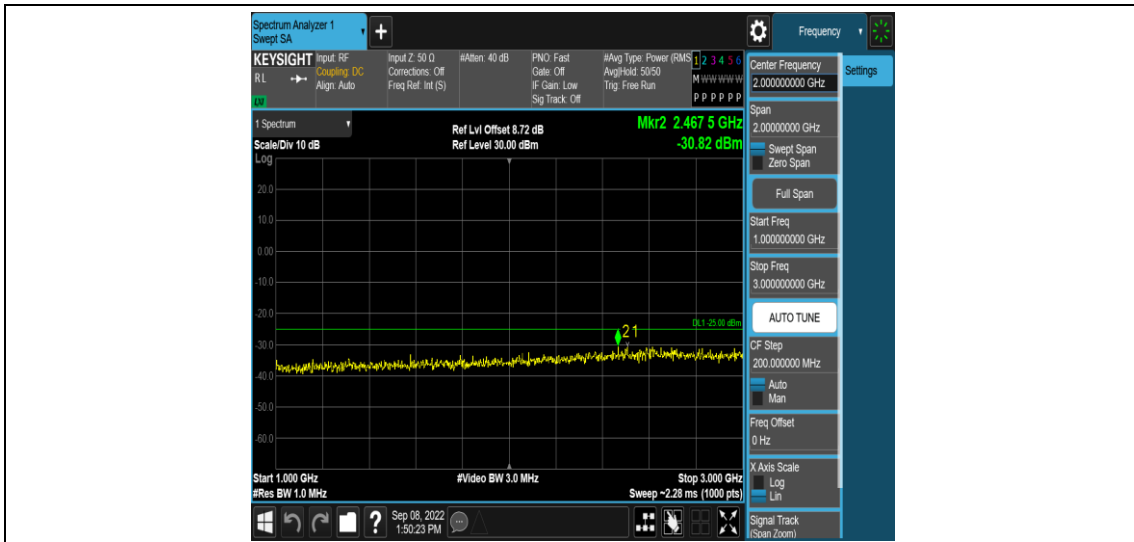

Band41-15MHz-16QAM-40620-1RB#0-Range1:0.009~0.15MHz

Band41-15MHz-16QAM-40620-1RB#0-Range2:0.15~30MHz

Band41-15MHz-16QAM-40620-1RB#0-Range3:30~1000MHz

Band41-15MHz-16QAM-40620-1RB#0-Range4:1000~3000MHz

Band41-15MHz-16QAM-40620-1RB#0-Range5:3000~26500MHz