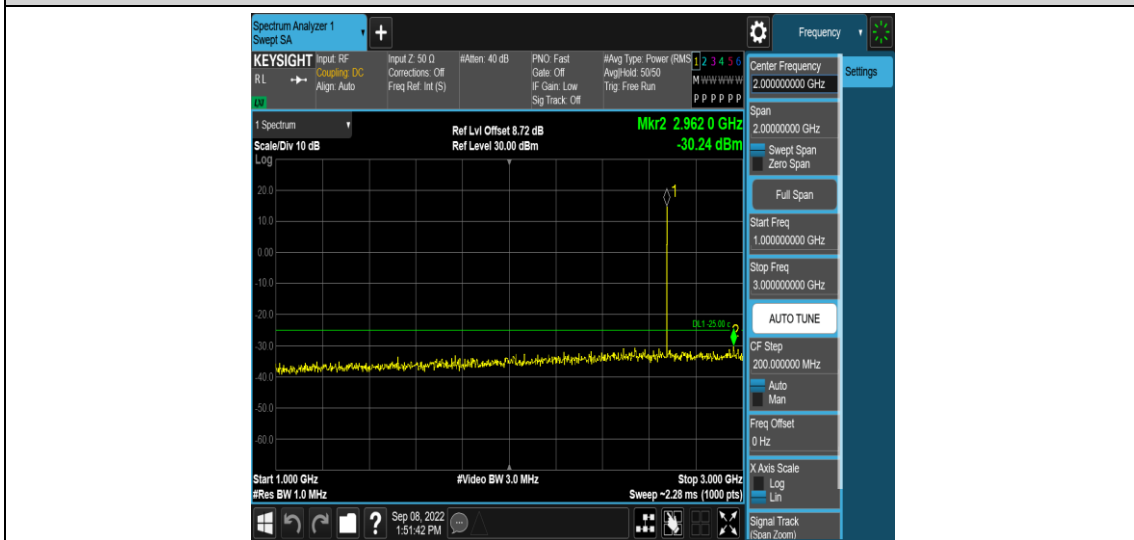

Band41-15MHz-QPSK-41515-1RB#0-Range3:30~1000MHz

Band41-15MHz-QPSK-41515-1RB#0-Range4:1000~3000MHz