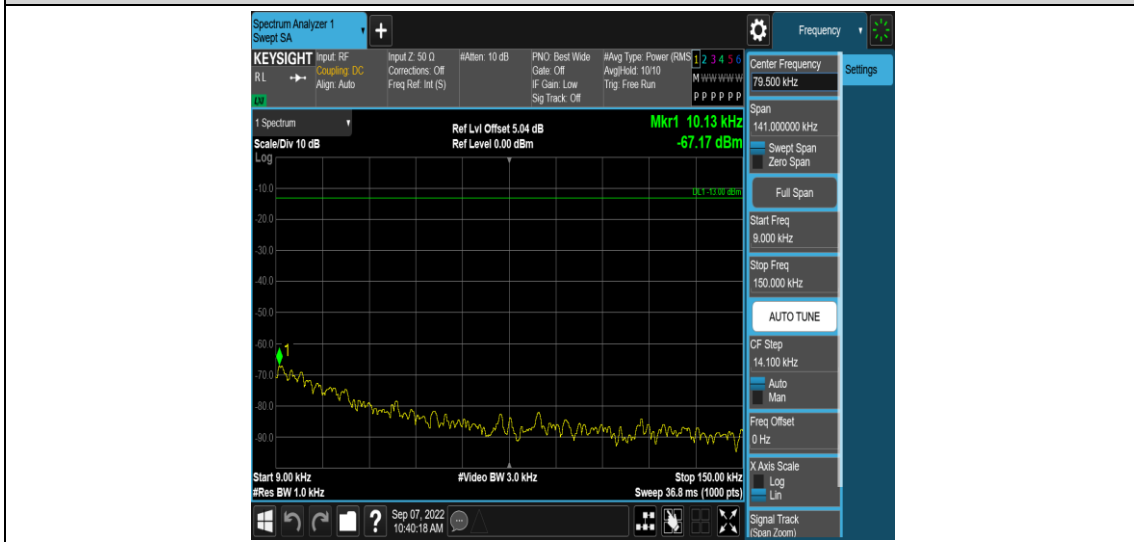

Band41-5MHz-16QAM-39675-1RB#0-Range1:0.009~0.15MHz