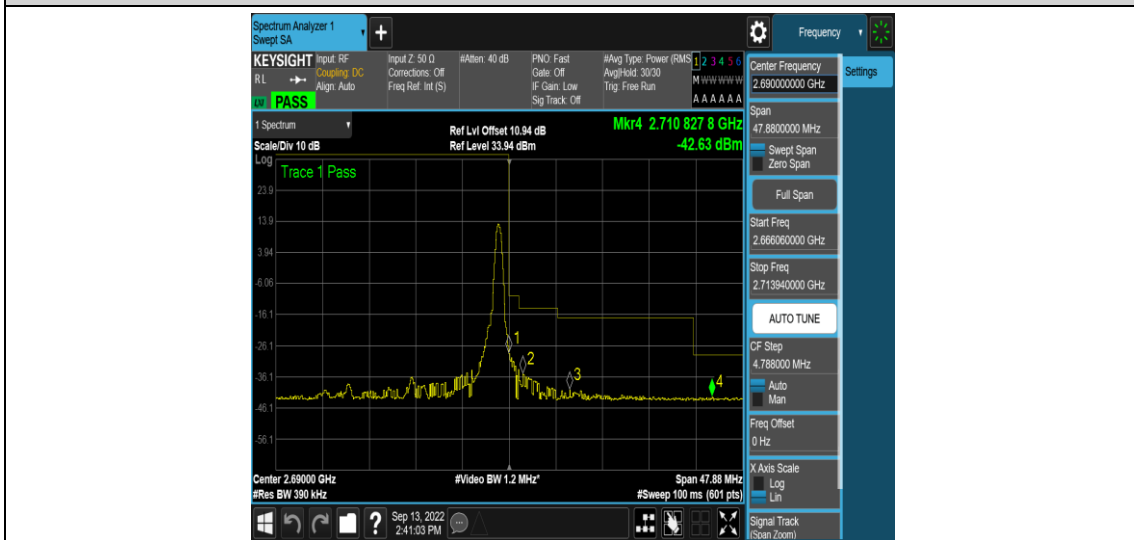

Band41-20MHz-QPSK-41490-1RB#0