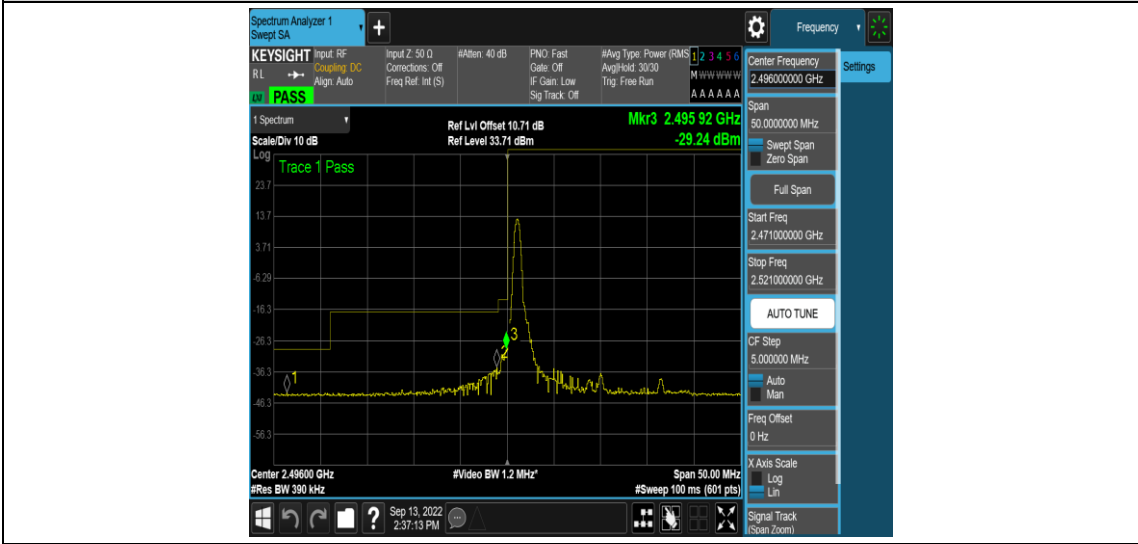

Band41-15MHz-QPSK-41515-75RB#0

Band41-15MHz-16QAM-39725-1RB#0

Band41-15MHz-16QAM-39725-1RB#74

Band41-15MHz-16QAM-41515-75RB#0

Band41-20MHz-QPSK-39750-1RB#0

Band41-20MHz-QPSK-39750-1RB#99

Band41-20MHz-QPSK-39750-100RB#0