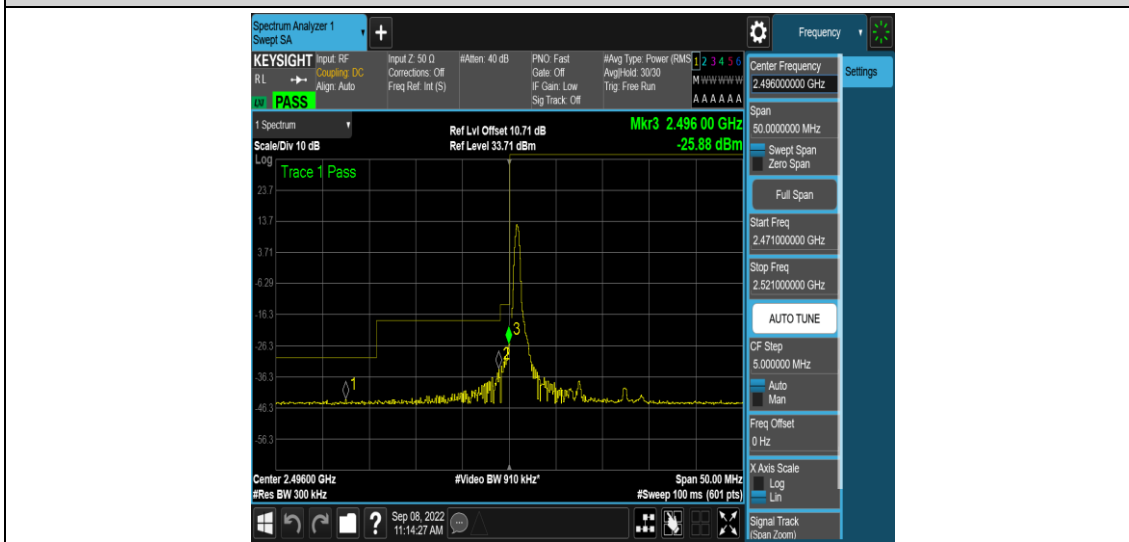

Band41-15MHz-QPSK-41515-75RB#0

Band41-15MHz-16QAM-39725-1RB#0

Band41-15MHz-16QAM-39725-1RB#74

Band41-15MHz-16QAM-41515-75RB#0

Band41-20MHz-QPSK-39750-1RB#0

Band41-20MHz-QPSK-39750-1RB#99

Band41-20MHz-QPSK-39750-100RB#0