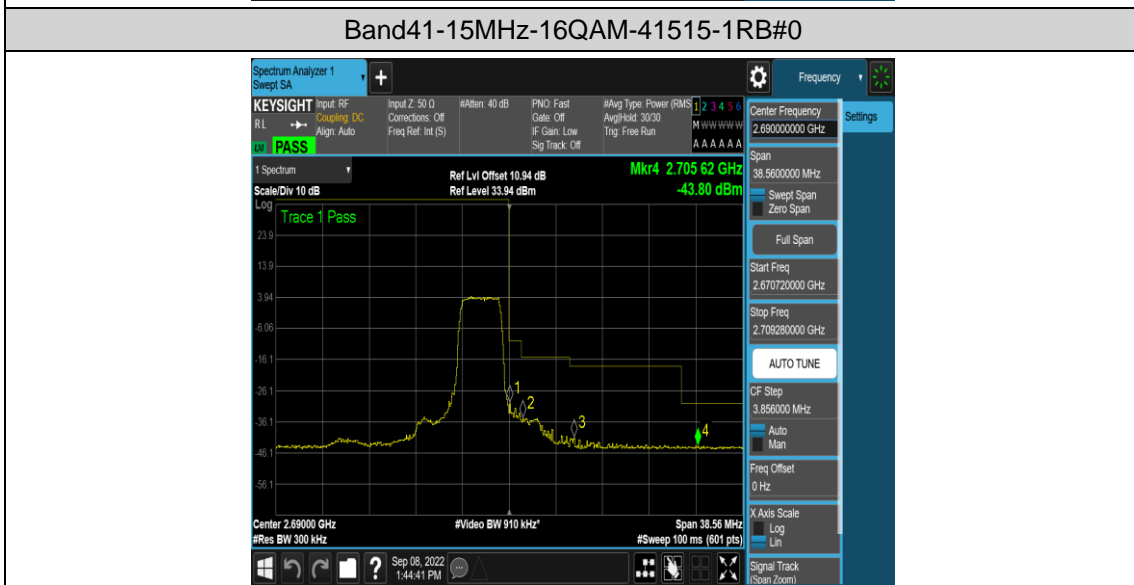

Band41-15MHz-QPSK-41515-75RB#0

Band41-15MHz-16QAM-39725-1RB#0

Band41-15MHz-16QAM-39725-1RB#74

Band41-15MHz-16QAM-41515-75RB#0

Band41-20MHz-QPSK-39750-1RB#0

Band41-20MHz-QPSK-39750-1RB#99

Band41-20MHz-QPSK-39750-100RB#0