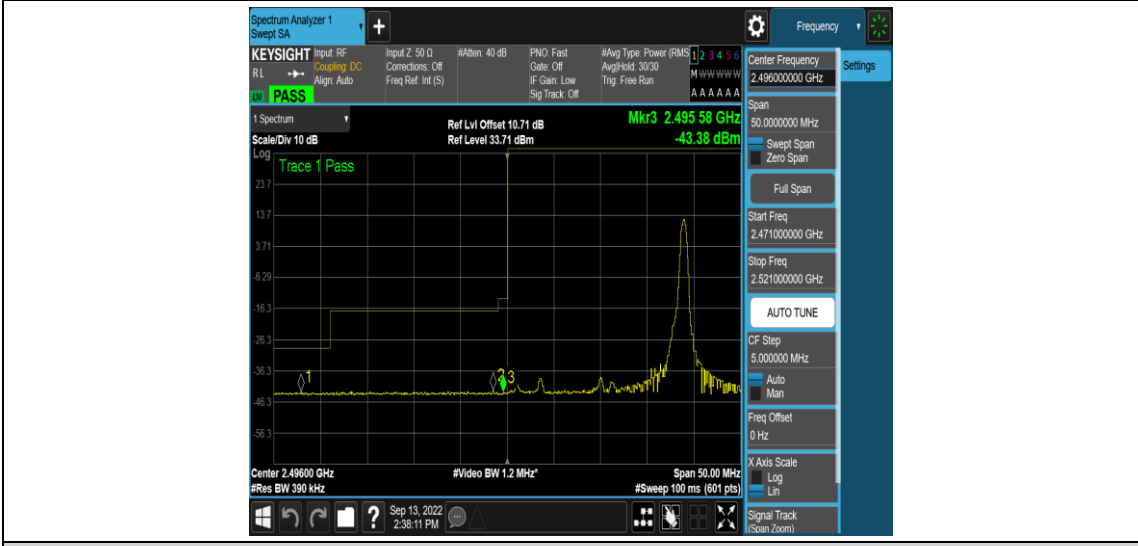

Band41-15MHz-QPSK-41515-75RB#0

Band41-15MHz-16QAM-39725-1RB#0

Band41-15MHz-16QAM-39725-1RB#74

Band41-15MHz-16QAM-41515-75RB#0

Band41-20MHz-QPSK-39750-1RB#0

Band41-20MHz-QPSK-39750-1RB#99

Band41-20MHz-QPSK-39750-100RB#0