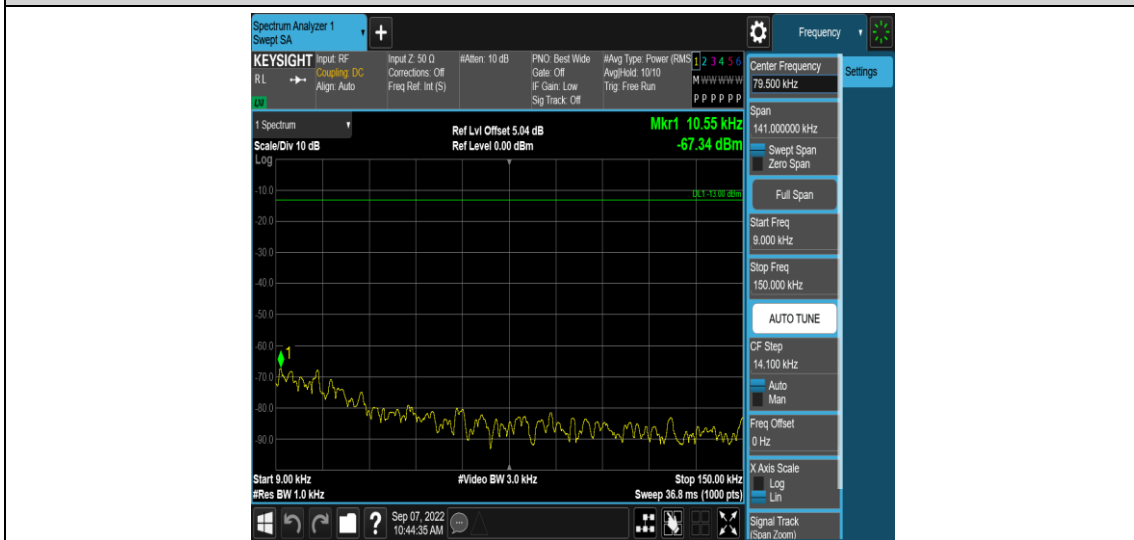

Band41-5MHz-16QAM-41565-1RB#0-Range1:0.009~0.15MHz