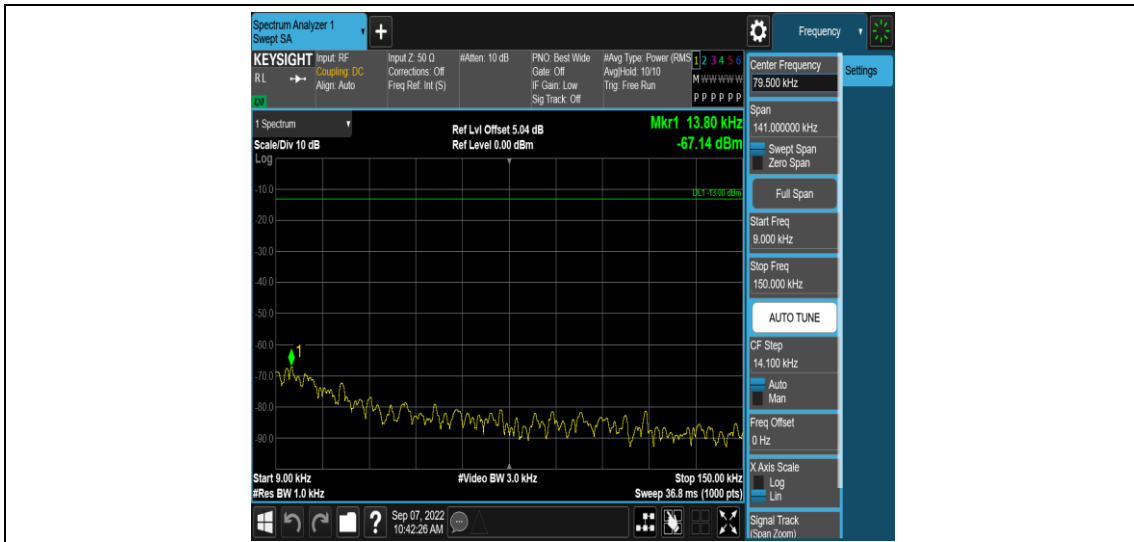

Band41-5MHz-16QAM-40620-1RB#0-Range1:0.009~0.15MHz