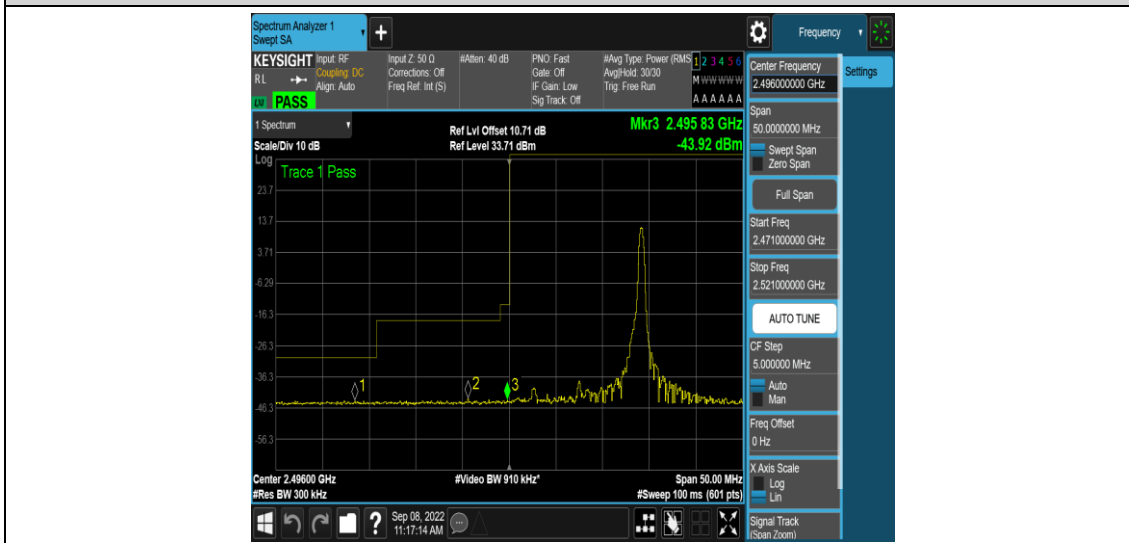

Band41-15MHz-QPSK-41515-75RB#0

Band41-15MHz-16QAM-39725-1RB#0

Band41-15MHz-16QAM-39725-1RB#74

Band41-15MHz-16QAM-41515-75RB#0

Band41-20MHz-QPSK-39750-1RB#0

Band41-20MHz-QPSK-39750-1RB#99

Band41-20MHz-QPSK-39750-100RB#0