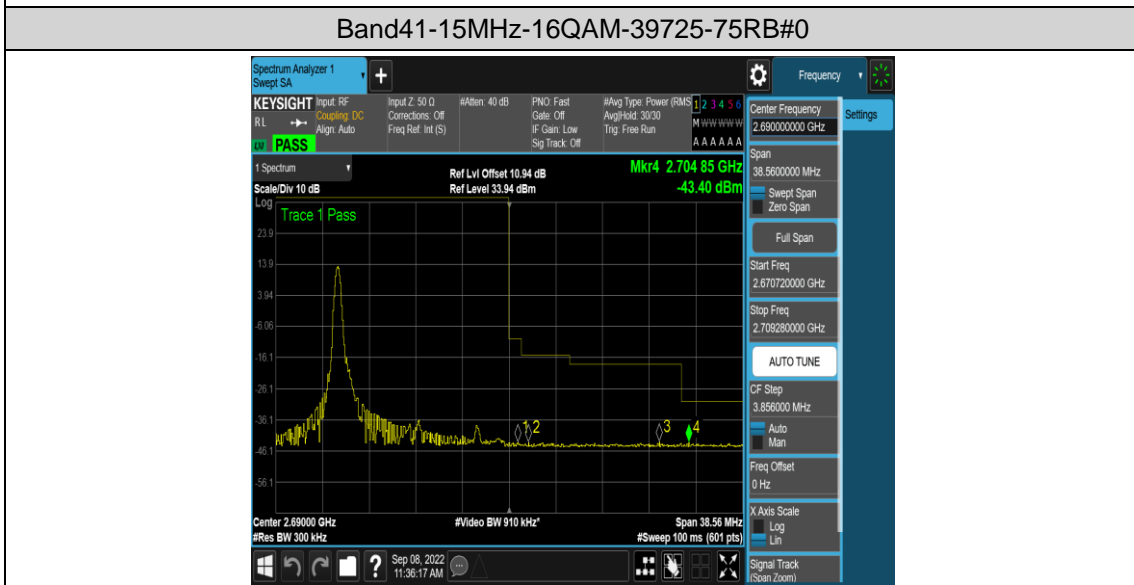

Band41-15MHz-QPSK-41515-75RB#0

Band41-15MHz-16QAM-39725-1RB#0

Band41-15MHz-16QAM-39725-1RB#74

Band41-15MHz-16QAM-41515-75RB#0

Band41-20MHz-QPSK-39750-1RB#0

Band41-20MHz-QPSK-39750-1RB#99

Band41-20MHz-QPSK-39750-100RB#0