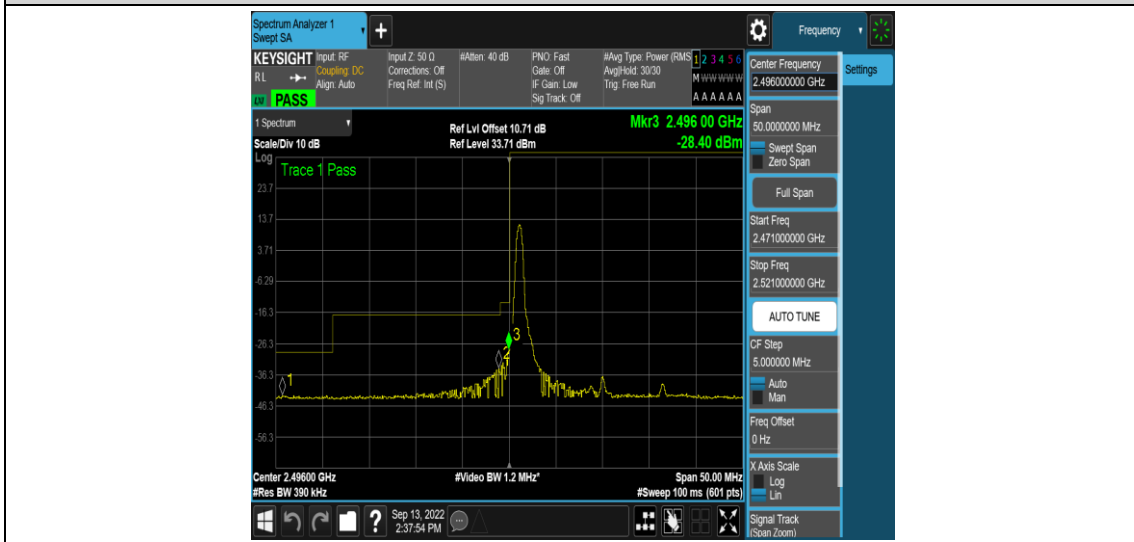

Band41-20MHz-QPSK-41490-100RB#0