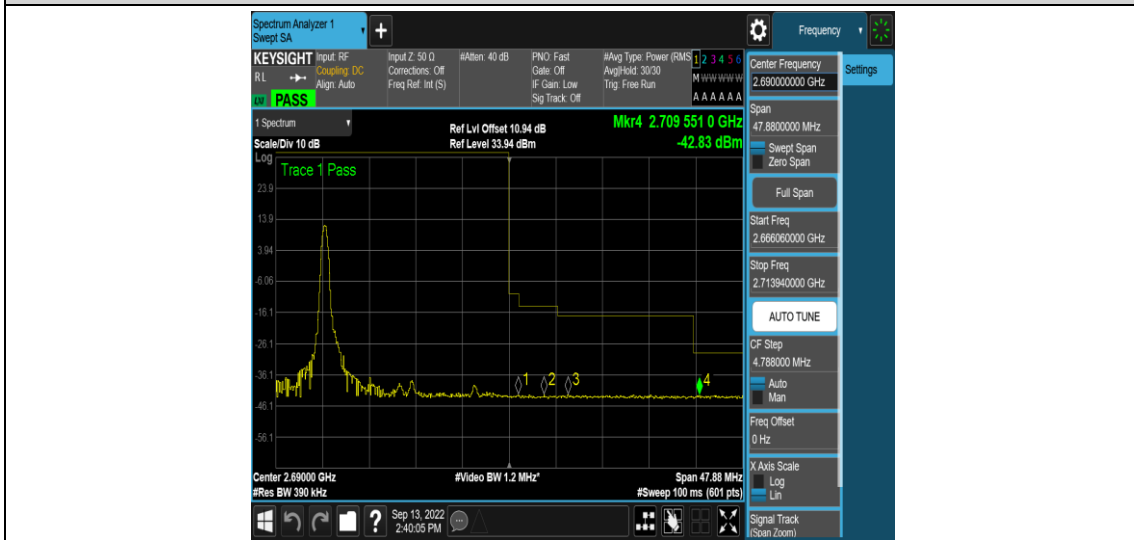

Band41-15MHz-QPSK-41515-75RB#0

Band41-15MHz-16QAM-39725-1RB#0

Band41-15MHz-16QAM-39725-1RB#74

Band41-15MHz-16QAM-41515-75RB#0

Band41-20MHz-QPSK-39750-1RB#0

Band41-20MHz-QPSK-39750-1RB#99

Band41-20MHz-QPSK-39750-100RB#0