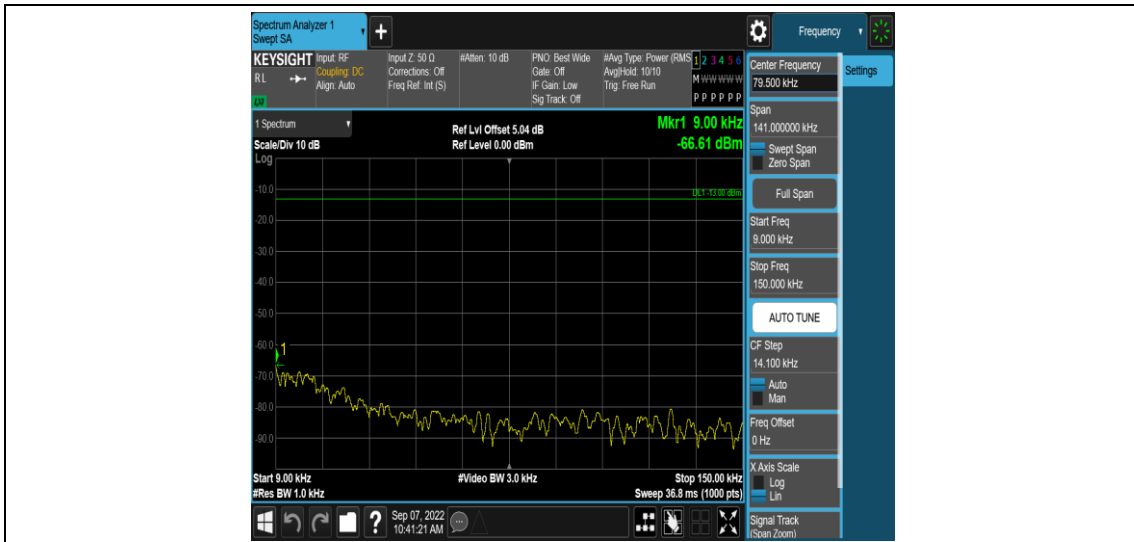

Band41-5MHz-QPSK-40620-1RB#0-Range1:0.009~0.15MHz