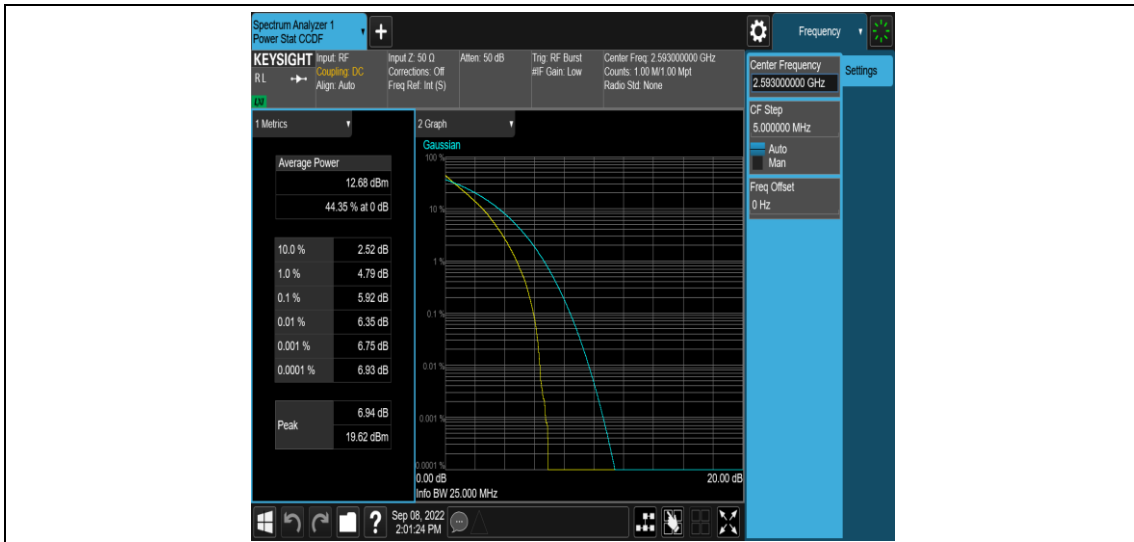

Band41-15MHz-QPSK-40620-75RB#0