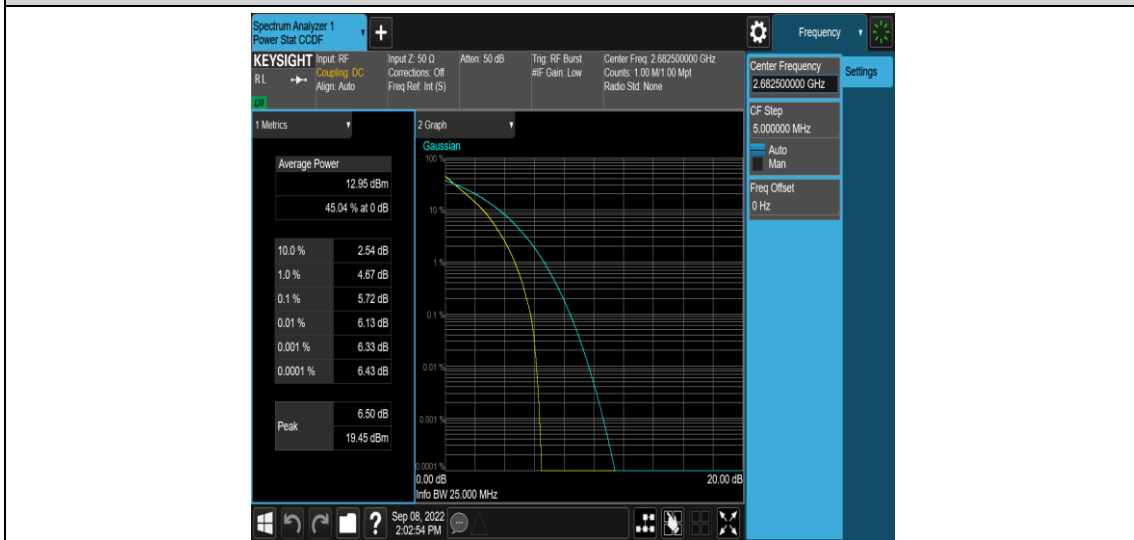

Band41-15MHz-QPSK-39725-75RB#0

Band41-15MHz-QPSK-40620-1RB#0

Band41-15MHz-QPSK-40620-75RB#0

Band41-15MHz-QPSK-41515-1RB#0

Band41-15MHz-QPSK-41515-75RB#0

Band41-15MHz-16QAM-39725-1RB#0

Band41-15MHz-16QAM-39725-75RB#0