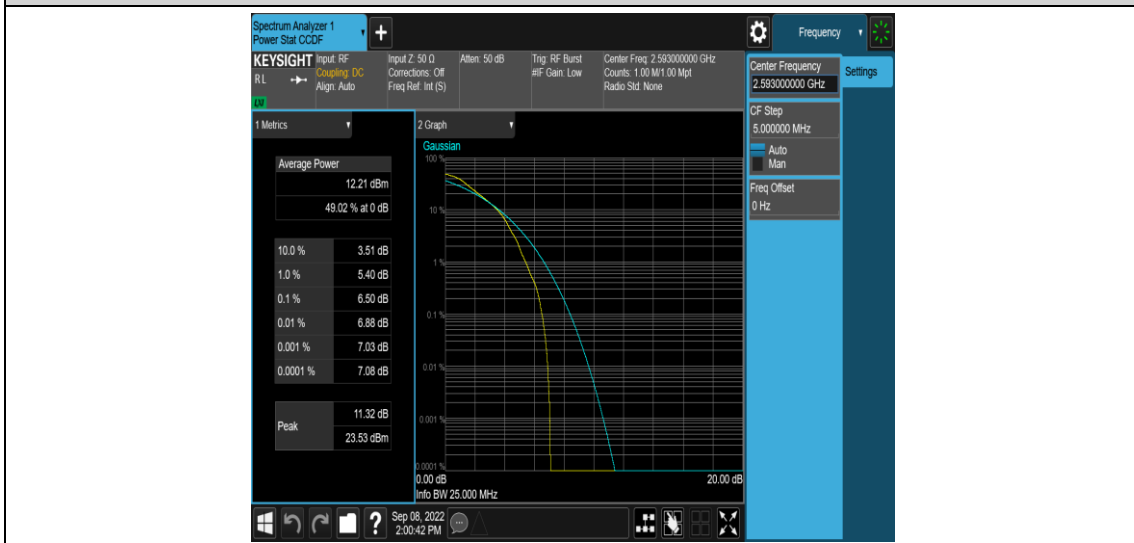

Band41-15MHz-QPSK-40620-1RB#0