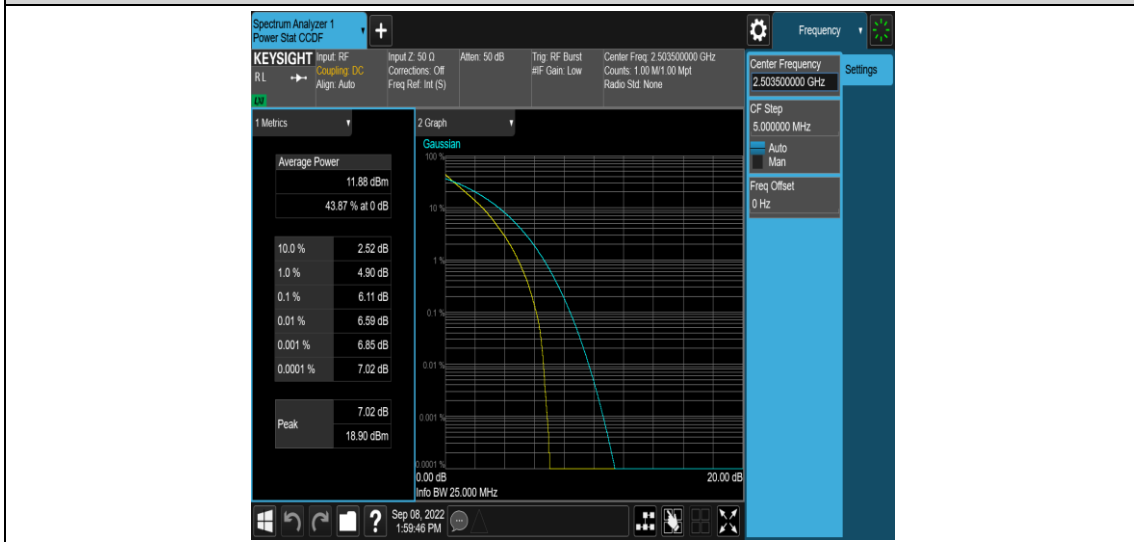

Band41-10MHz-16QAM-39700-1RB#0

Band41-10MHz-16QAM-39700-50RB#0

Band41-10MHz-16QAM-40620-1RB#0

Band41-10MHz-16QAM-40620-50RB#0

Band41-10MHz-16QAM-41540-1RB#0

Band41-10MHz-16QAM-41540-50RB#0

Band41-15MHz-QPSK-39725-1RB#0