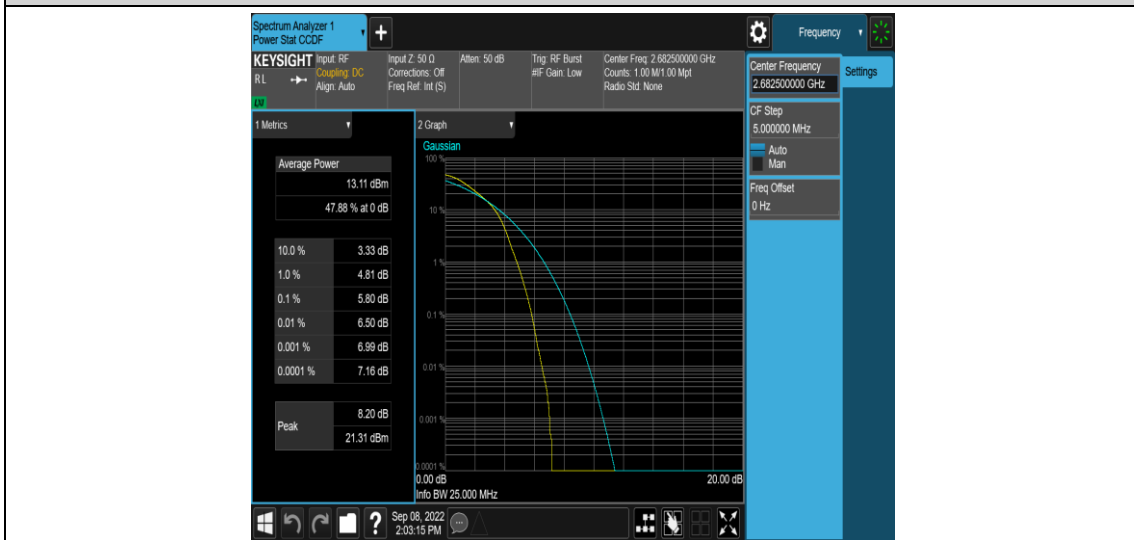

Band41-15MHz-16QAM-41515-75RB#0