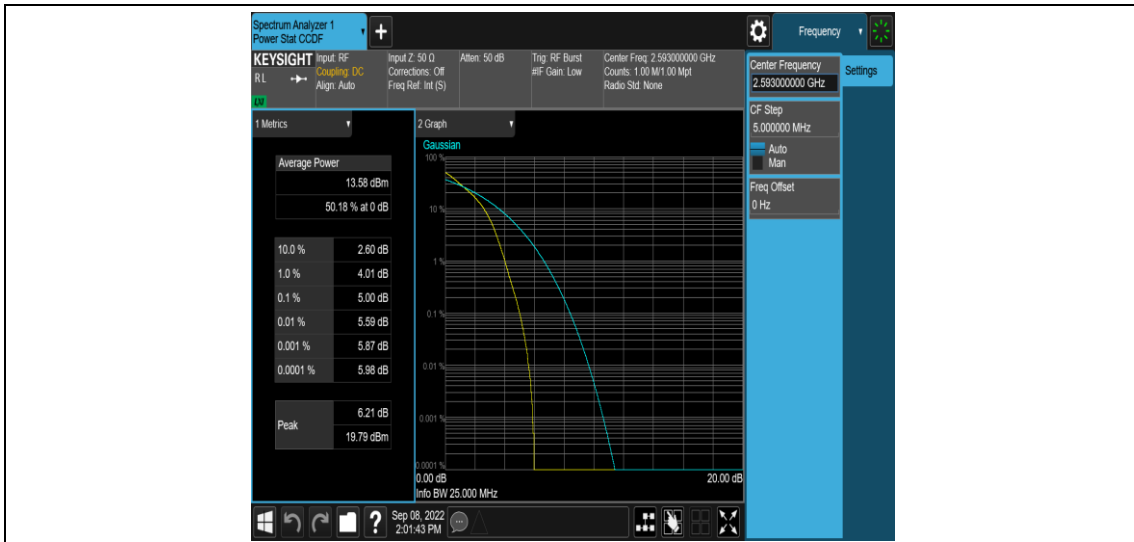

Band41-15MHz-16QAM-40620-75RB#0