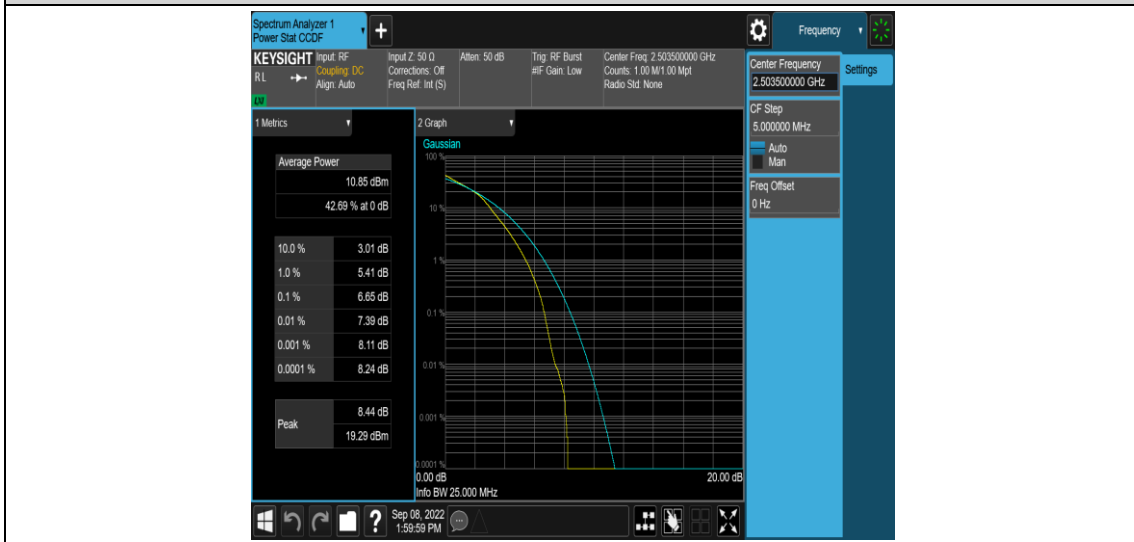

Band41-15MHz-QPSK-39725-75RB#0

Band41-15MHz-QPSK-40620-1RB#0

Band41-15MHz-QPSK-40620-75RB#0

Band41-15MHz-QPSK-41515-1RB#0

Band41-15MHz-QPSK-41515-75RB#0

Band41-15MHz-16QAM-39725-1RB#0

Band41-15MHz-16QAM-39725-75RB#0