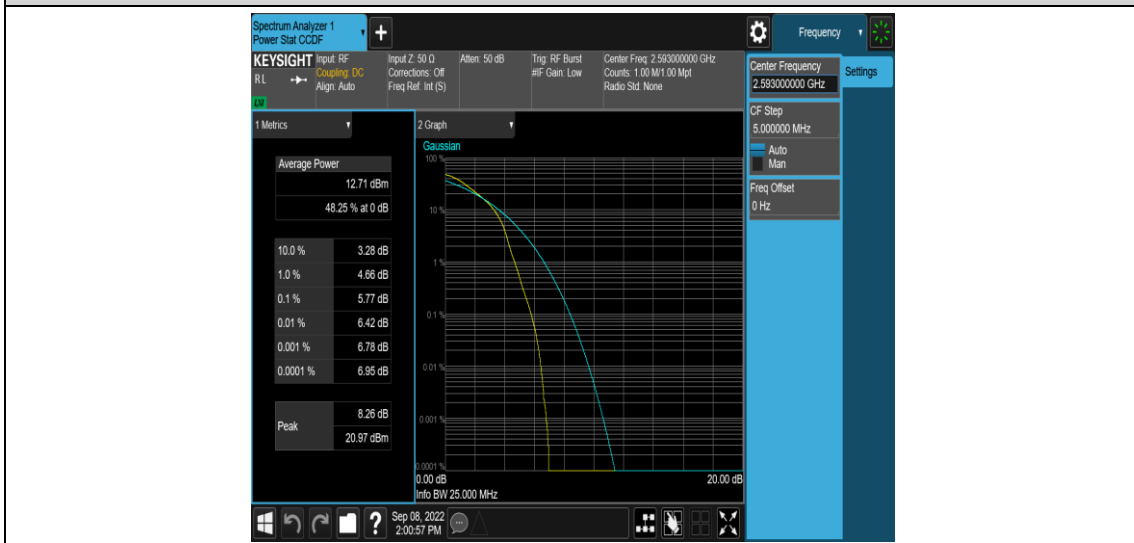

Band41-15MHz-QPSK-39725-75RB#0

Band41-15MHz-QPSK-40620-1RB#0

Band41-15MHz-QPSK-40620-75RB#0

Band41-15MHz-QPSK-41515-1RB#0

Band41-15MHz-QPSK-41515-75RB#0

Band41-15MHz-16QAM-39725-1RB#0

Band41-15MHz-16QAM-39725-75RB#0