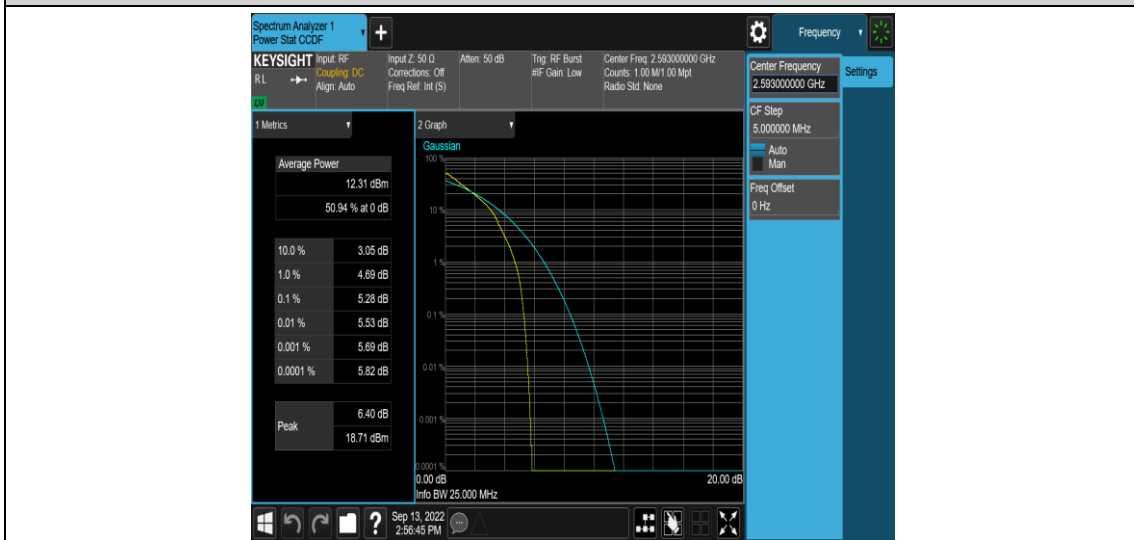

Band41-15MHz-16QAM-40620-1RB#0

Band41-15MHz-16QAM-40620-75RB#0

Band41-15MHz-16QAM-41515-1RB#0

Band41-15MHz-16QAM-41515-75RB#0

Band41-20MHz-QPSK-39750-1RB#0

Band41-20MHz-QPSK-39750-100RB#0

Band41-20MHz-QPSK-40620-1RB#0