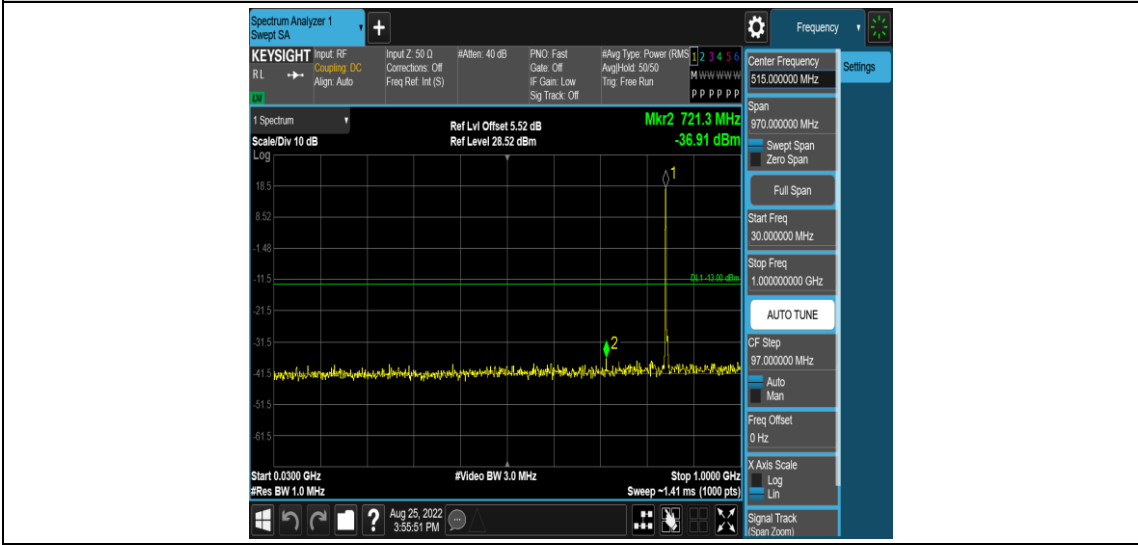

Band26-5MHz-16QAM-26915-1RB#0-Range3:30~1000MHz

Band26-5MHz-16QAM-26915-1RB#0-Range4:1000~10000MHz

Band26-5MHz-16QAM-27015-1RB#0-Range1:0.009~0.15MHz

Band26-5MHz-16QAM-27015-1RB#0-Range2:0.15~30MHz

Band26-5MHz-16QAM-27015-1RB#0-Range3:30~1000MHz