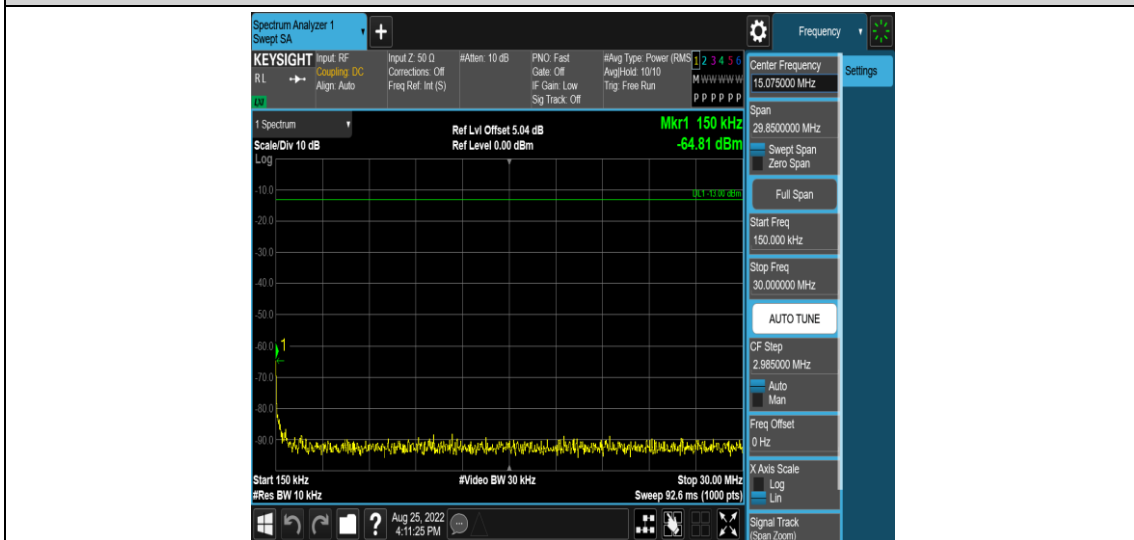

Band26-10MHz-QPSK-26840-1RB#0-Range1:0.009~0.15MHz

Band26-10MHz-QPSK-26840-1RB#0-Range2:0.15~30MHz