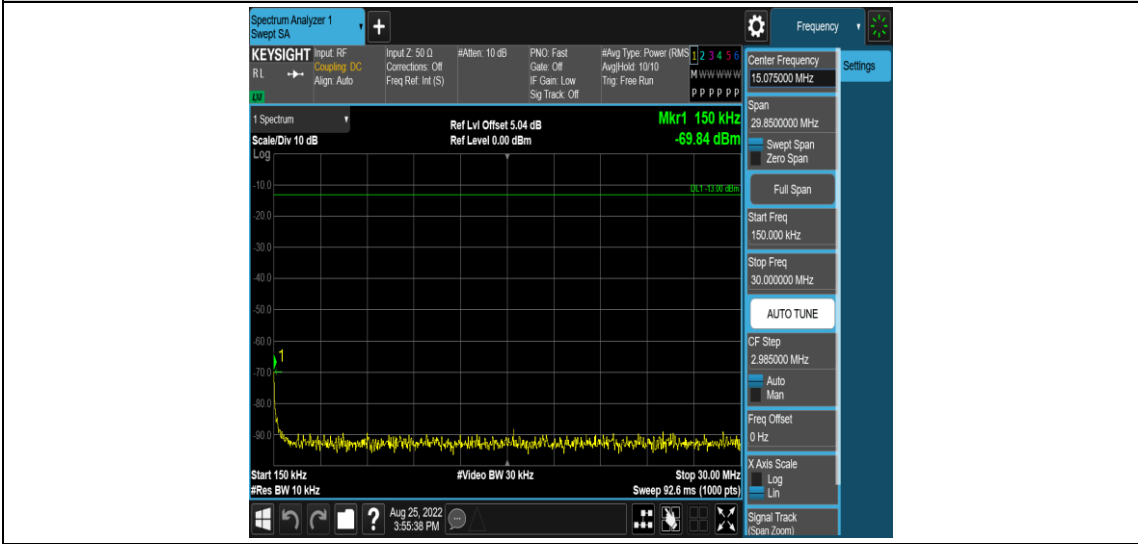

Band26-5MHz-16QAM-27015-1RB#0-Range1:0.009~0.15MHz

Band26-5MHz-16QAM-27015-1RB#0-Range2:0.15~30MHz