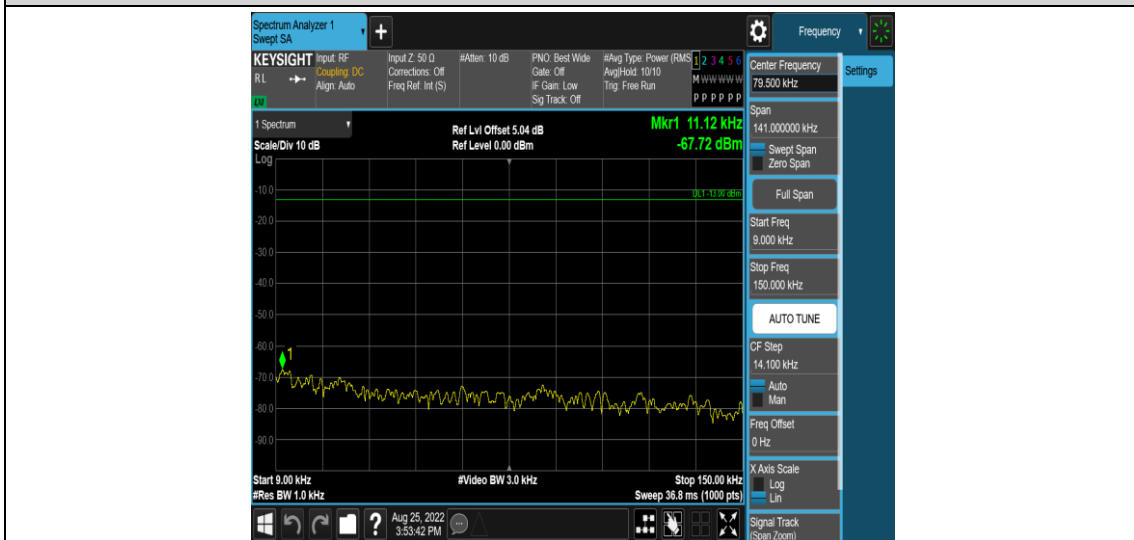

Band26-5MHz-16QAM-26815-1RB#0-Range4:1000~10000MHz

Band26-5MHz-16QAM-26915-1RB#0-Range1:0.009~0.15MHz