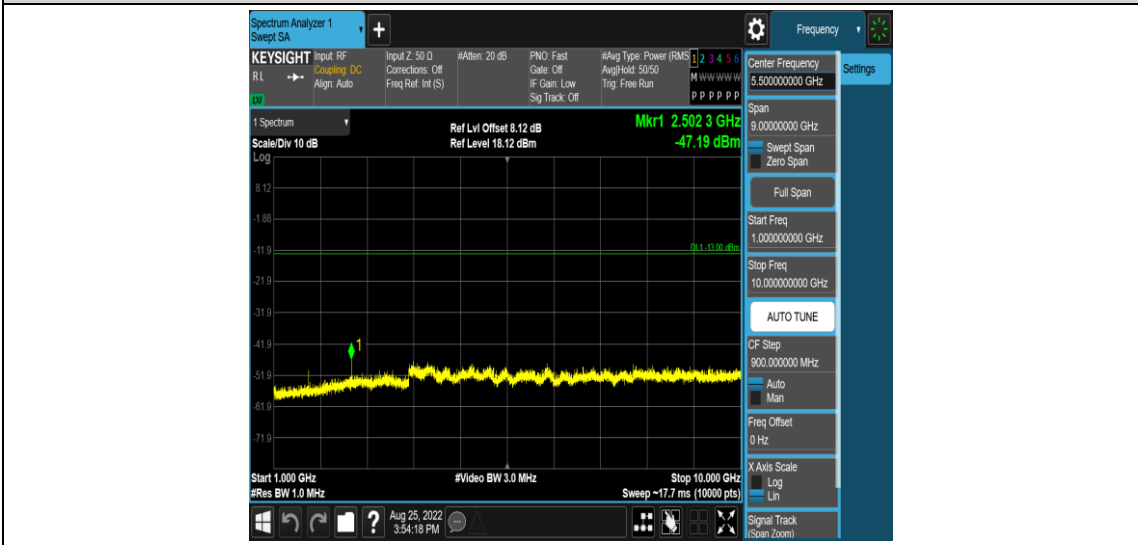

Band26-5MHz-16QAM-26915-1RB#0-Range3:30~1000MHz

Band26-5MHz-16QAM-26915-1RB#0-Range4:1000~10000MHz