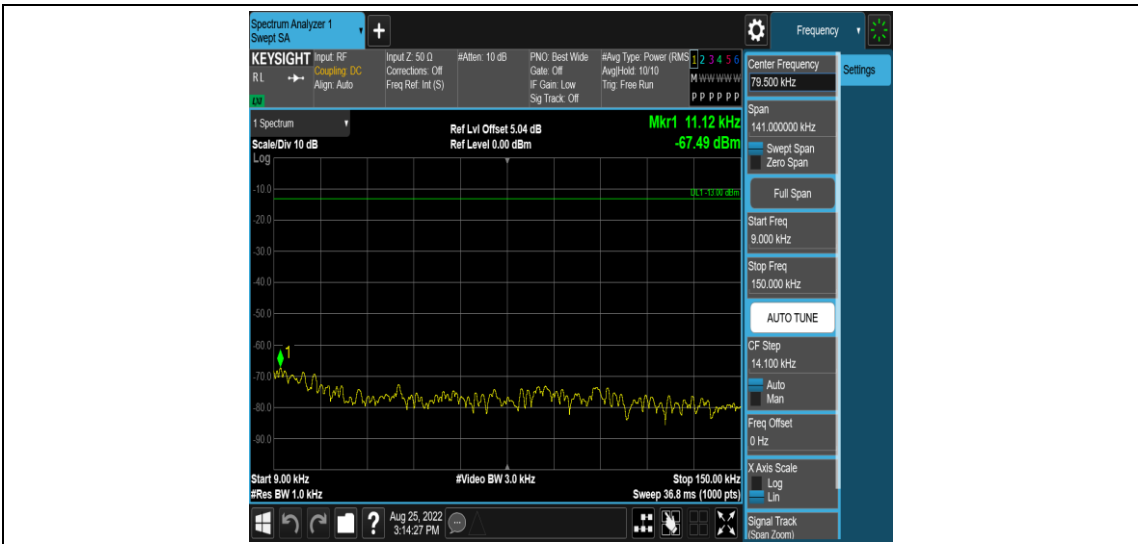

Band26-1.4MHz-QPSK-27033-1RB#0-Range1:0.009~0.15MHz