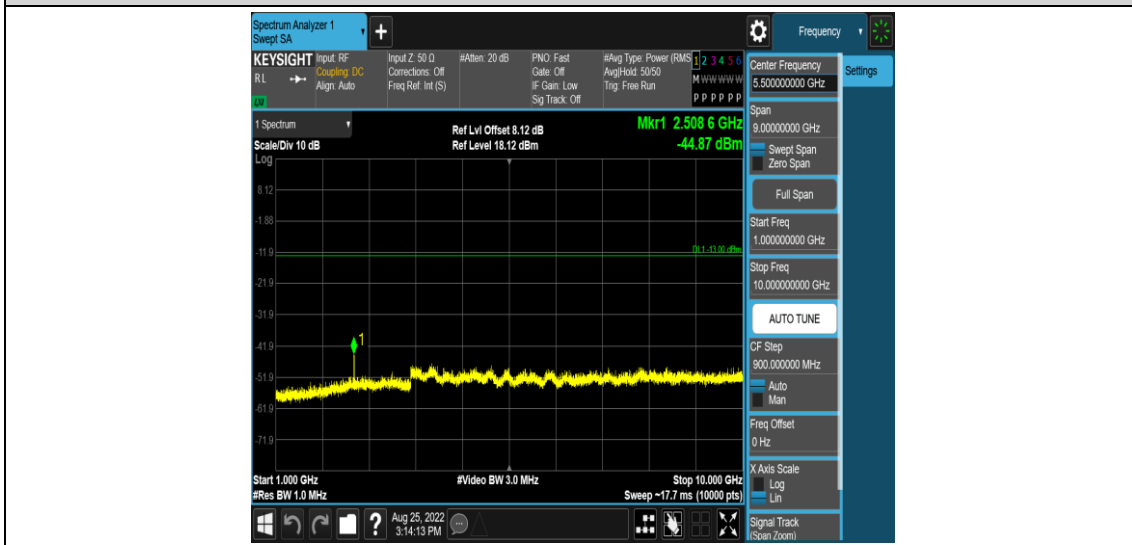

Band26-1.4MHz-16QAM-26915-1RB#0-Range4:1000~10000MHz