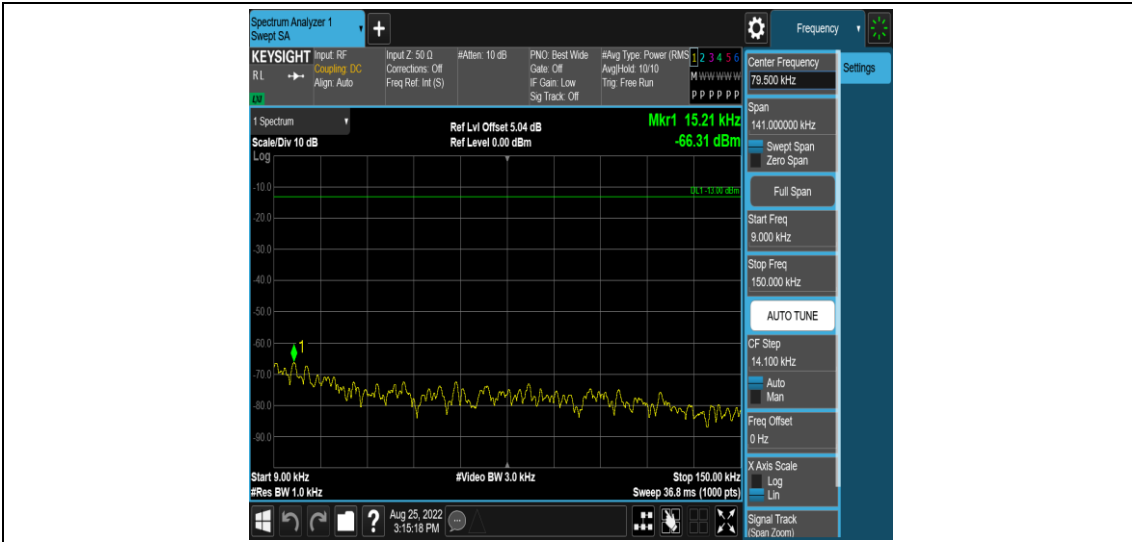

Band26-1.4MHz-16QAM-26915-1RB#0-Range1:0.009~0.15MHz

Band26-1.4MHz-16QAM-26915-1RB#0-Range2:0.15~30MHz

Band26-1.4MHz-16QAM-26915-1RB#0-Range3:30~1000MHz

Band26-1.4MHz-16QAM-26915-1RB#0-Range4:1000~10000MHz