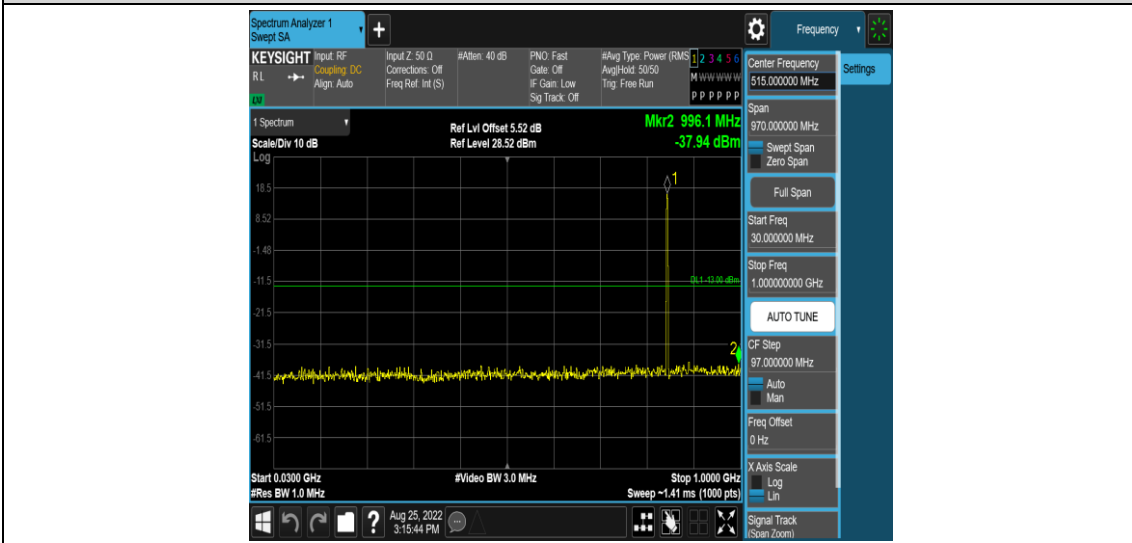

Band26-1.4MHz-16QAM-27033-1RB#0-Range3:30~1000MHz