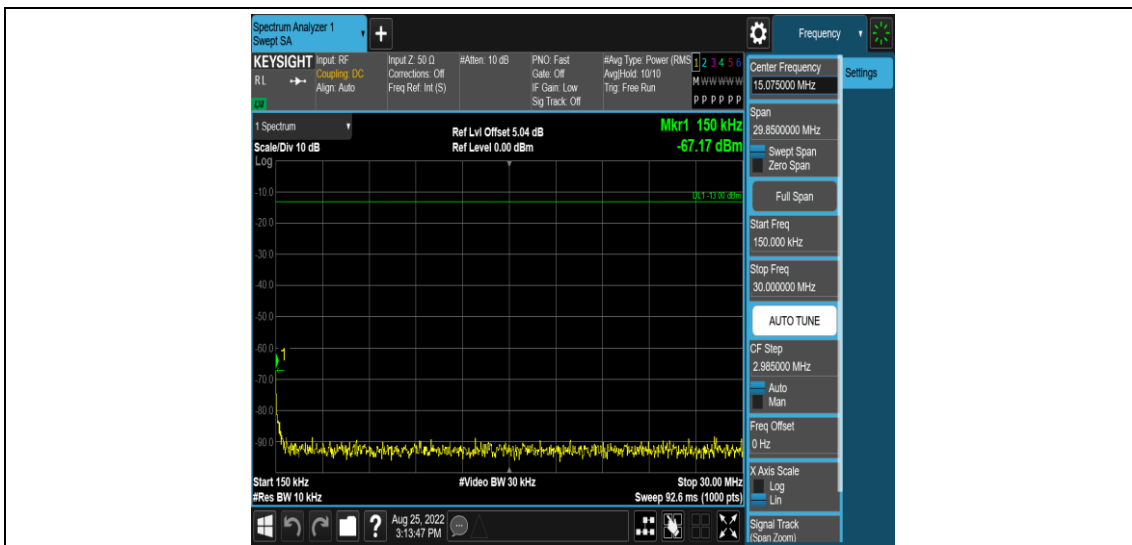

Band26-1.4MHz-16QAM-26915-1RB#0-Range2:0.15~30MHz