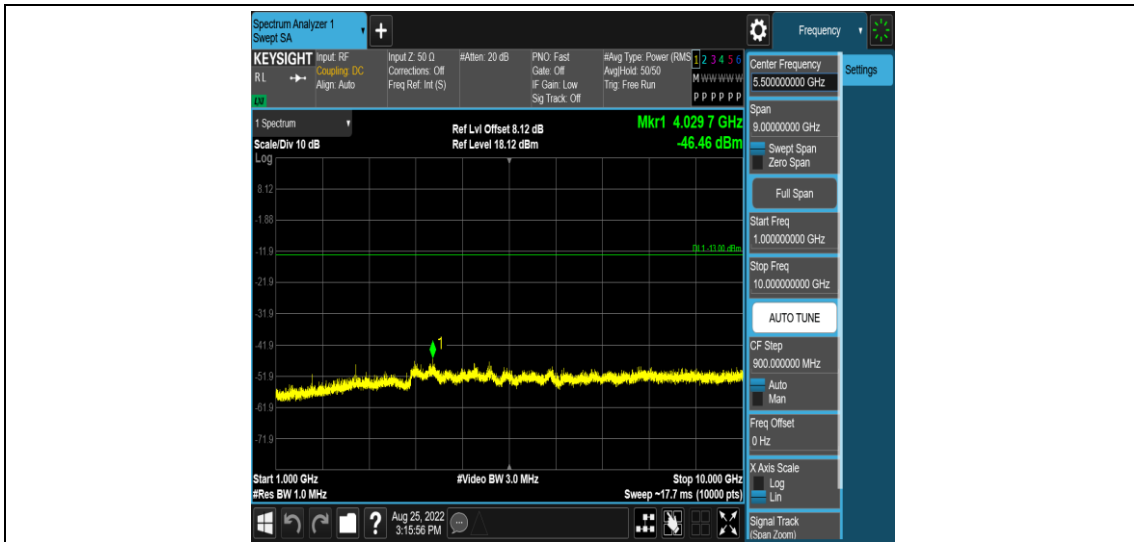

Band26-1.4MHz-16QAM-27033-1RB#0-Range4:1000~10000MHz