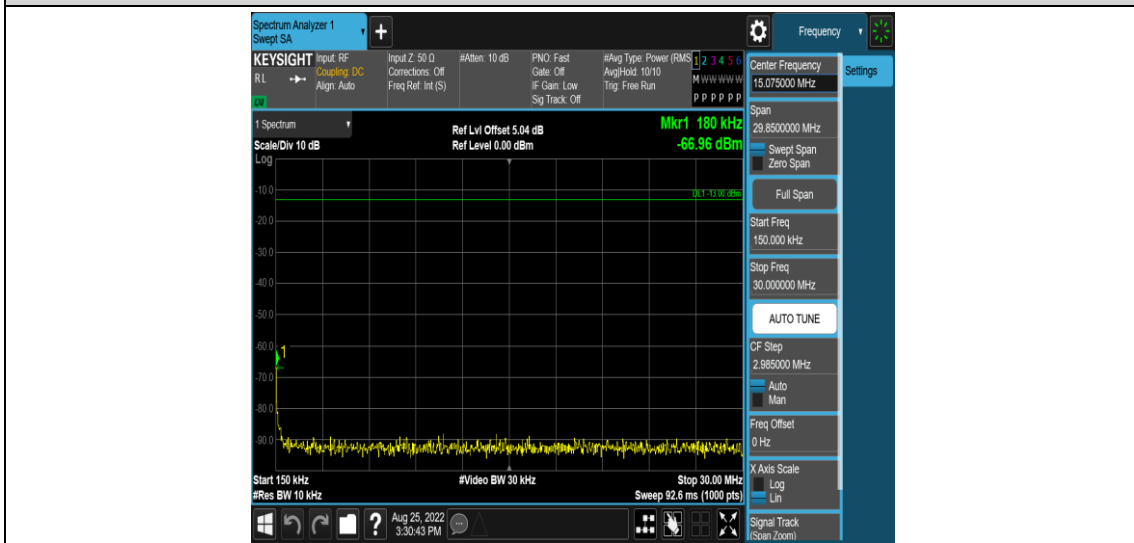

Band26-3MHz-QPSK-26805-1RB#0-Range2:0.15~30MHz