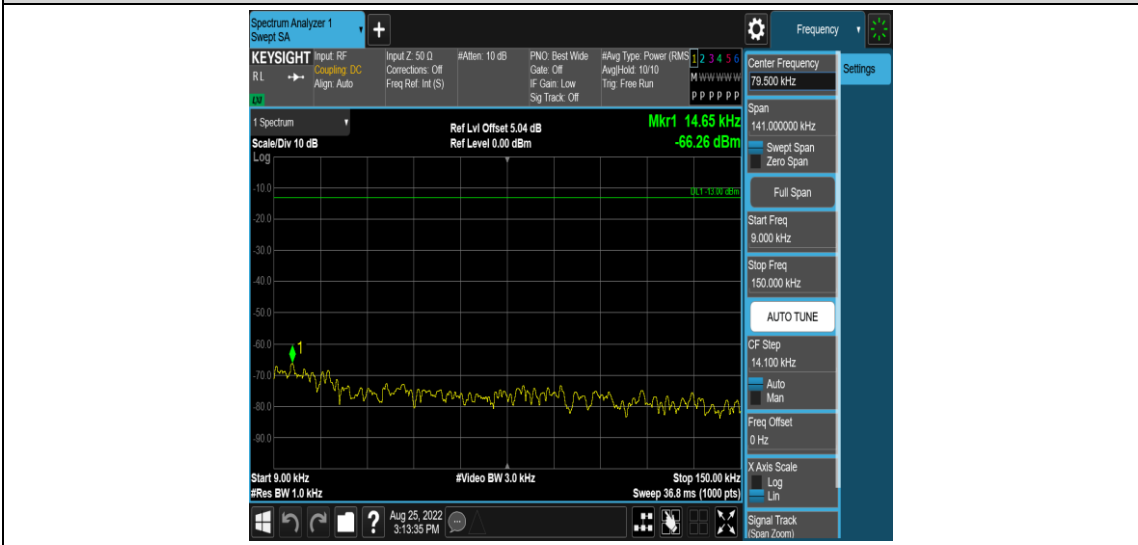

Band26-1.4MHz-16QAM-26797-1RB#0-Range1:0.009~0.15MHz

Band26-1.4MHz-16QAM-26797-1RB#0-Range2:0.15~30MHz

Band26-1.4MHz-16QAM-26797-1RB#0-Range3:30~1000MHz

Band26-1.4MHz-16QAM-26797-1RB#0-Range4:1000~10000MHz

Band26-1.4MHz-16QAM-26915-1RB#0-Range1:0.009~0.15MHz

Band26-1.4MHz-16QAM-26915-1RB#0-Range2:0.15~30MHz

Band26-1.4MHz-16QAM-26915-1RB#0-Range3:30~1000MHz

Band26-1.4MHz-16QAM-26915-1RB#0-Range4:1000~10000MHz