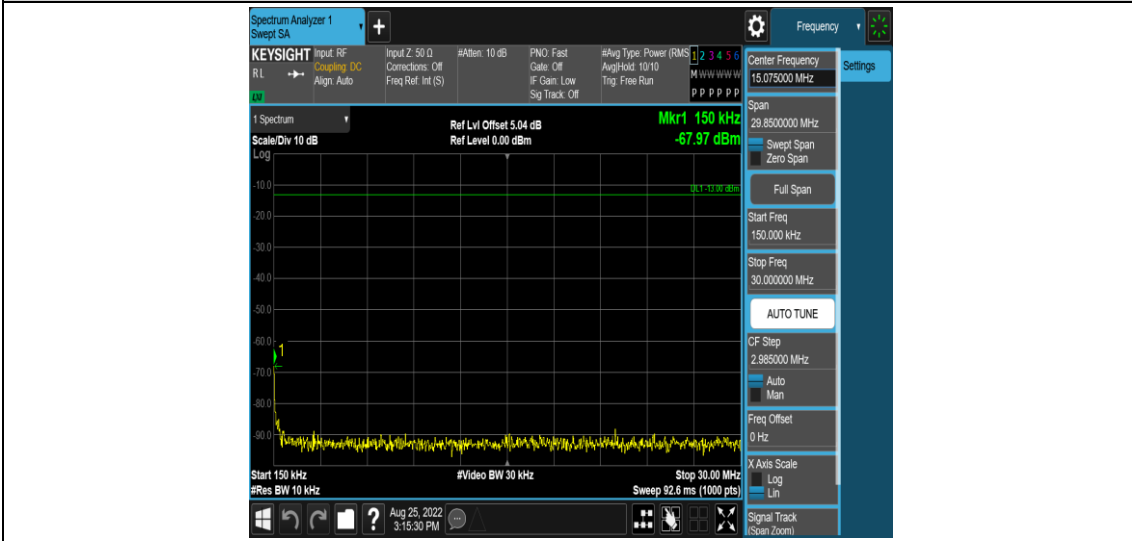

Band26-1.4MHz-16QAM-27033-1RB#0-Range2:0.15~30MHz