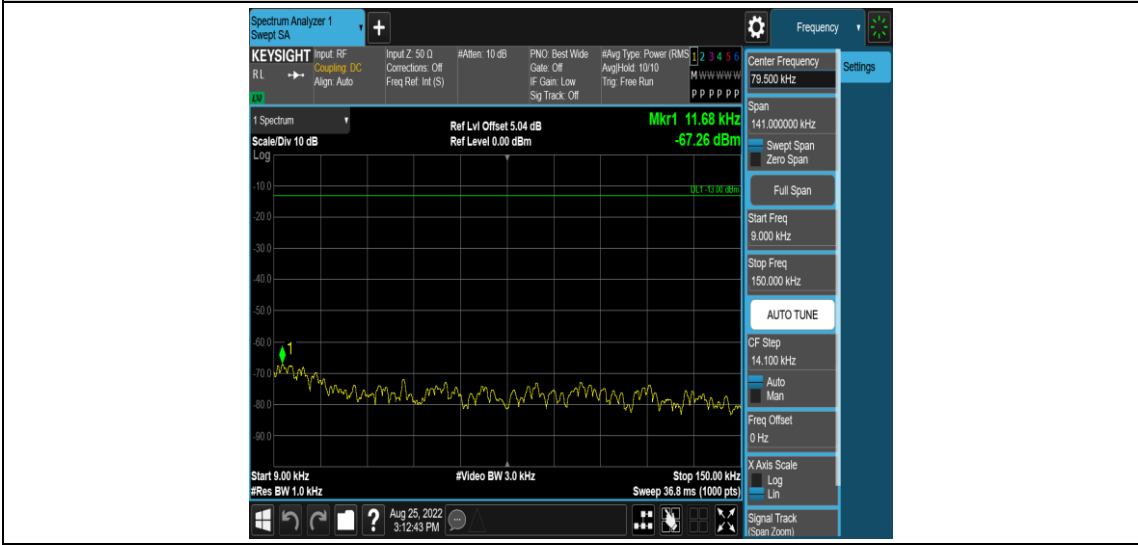

Band26-1.4MHz-QPSK-26915-1RB#0-Range1:0.009~0.15MHz