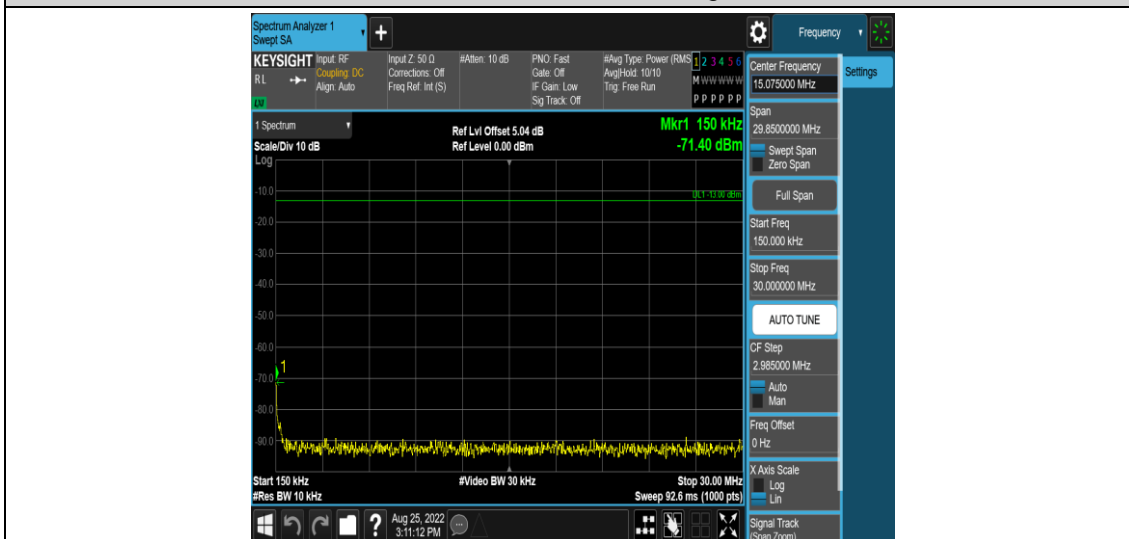

Band26-1.4MHz-QPSK-26797-1RB#0-Range2:0.15~30MHz