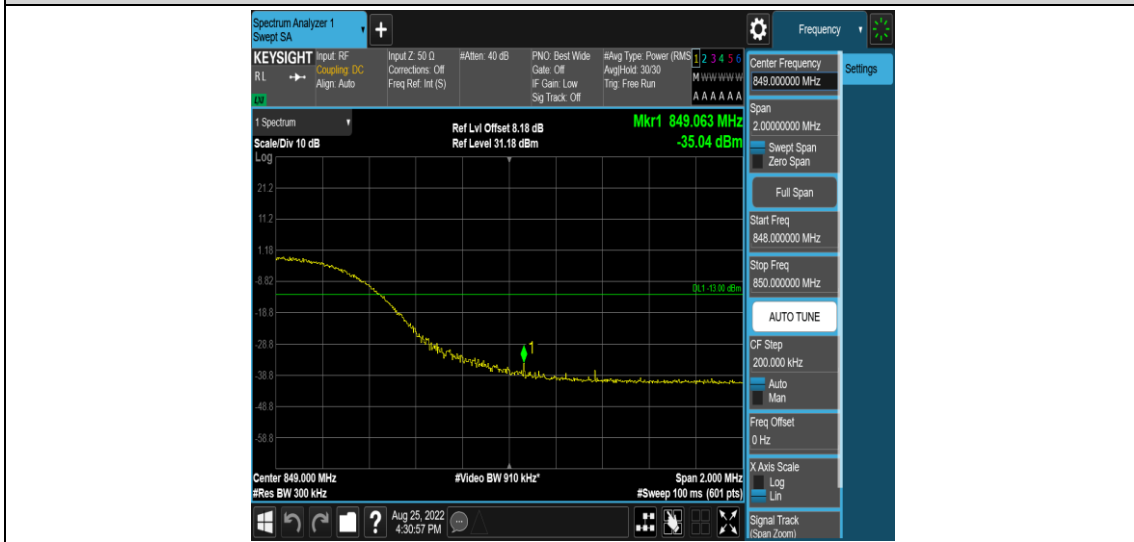

Band26-15MHz-16QAM-26965-75RB#0

Appendix E: Conducted Spurious Emission

Test Result

Band	Bandwidth	Modulation	Channel	RB Configuration	Frequency Range	Verdict
Band26	1.4MHz	QPSK	26797	1RB#0	Range1:0.009~0.15MHz	PASS
Band26	1.4MHz	QPSK	26797	1RB#0	Range2:0.15~30MHz	PASS
Band26	1.4MHz	QPSK	26797	1RB#0	Range3:30~1000MHz	PASS
Band26	1.4MHz	QPSK	26797	1RB#0	Range4:1000~10000MHz	PASS
Band26	1.4MHz	QPSK	26915	1RB#0	Range1:0.009~0.15MHz	PASS
Band26	1.4MHz	QPSK	26915	1RB#0	Range2:0.15~30MHz	PASS
Band26	1.4MHz	QPSK	26915	1RB#0	Range3:30~1000MHz	PASS
Band26	1.4MHz	QPSK	26915	1RB#0	Range4:1000~10000MHz	PASS
Band26	1.4MHz	QPSK	27033	1RB#0	Range1:0.009~0.15MHz	PASS
Band26	1.4MHz	QPSK	27033	1RB#0	Range2:0.15~30MHz	PASS
Band26	1.4MHz	QPSK	27033	1RB#0	Range3:30~1000MHz	PASS
Band26	1.4MHz	QPSK	27033	1RB#0	Range4:1000~10000MHz	PASS
Band26	1.4MHz	16QAM	26797	1RB#0	Range1:0.009~0.15MHz	PASS
Band26	1.4MHz	16QAM	26797	1RB#0	Range2:0.15~30MHz	PASS
Band26	1.4MHz	16QAM	26797	1RB#0	Range3:30~1000MHz	PASS
Band26	1.4MHz	16QAM	26797	1RB#0	Range4:1000~10000MHz	PASS
Band26	1.4MHz	16QAM	26915	1RB#0	Range1:0.009~0.15MHz	PASS
Band26	1.4MHz	16QAM	26915	1RB#0	Range2:0.15~30MHz	PASS
Band26	1.4MHz	16QAM	26915	1RB#0	Range3:30~1000MHz	PASS
Band26	1.4MHz	16QAM	26915	1RB#0	Range4:1000~10000MHz	PASS
Band26	1.4MHz	16QAM	27033	1RB#0	Range1:0.009~0.15MHz	PASS
Band26	1.4MHz	16QAM	27033	1RB#0	Range2:0.15~30MHz	PASS
Band26	1.4MHz	16QAM	27033	1RB#0	Range3:30~1000MHz	PASS
Band26	1.4MHz	16QAM	27033	1RB#0	Range4:1000~10000MHz	PASS
Band26	3MHz	QPSK	26805	1RB#0	Range1:0.009~0.15MHz	PASS
Band26	3MHz	QPSK	26805	1RB#0	Range2:0.15~30MHz	PASS
Band26	3MHz	QPSK	26805	1RB#0	Range3:30~1000MHz	PASS
Band26	3MHz	QPSK	26805	1RB#0	Range4:1000~10000MHz	PASS
Band26	3MHz	QPSK	26915	1RB#0	Range1:0.009~0.15MHz	PASS
Band26	3MHz	QPSK	26915	1RB#0	Range2:0.15~30MHz	PASS
Band26	3MHz	QPSK	26915	1RB#0	Range3:30~1000MHz	PASS
Band26	3MHz	QPSK	26915	1RB#0	Range4:1000~10000MHz	PASS
Band26	3MHz	QPSK	27025	1RB#0	Range1:0.009~0.15MHz	PASS
Band26	3MHz	QPSK	27025	1RB#0	Range2:0.15~30MHz	PASS
Band26	3MHz	QPSK	27025	1RB#0	Range3:30~1000MHz	PASS