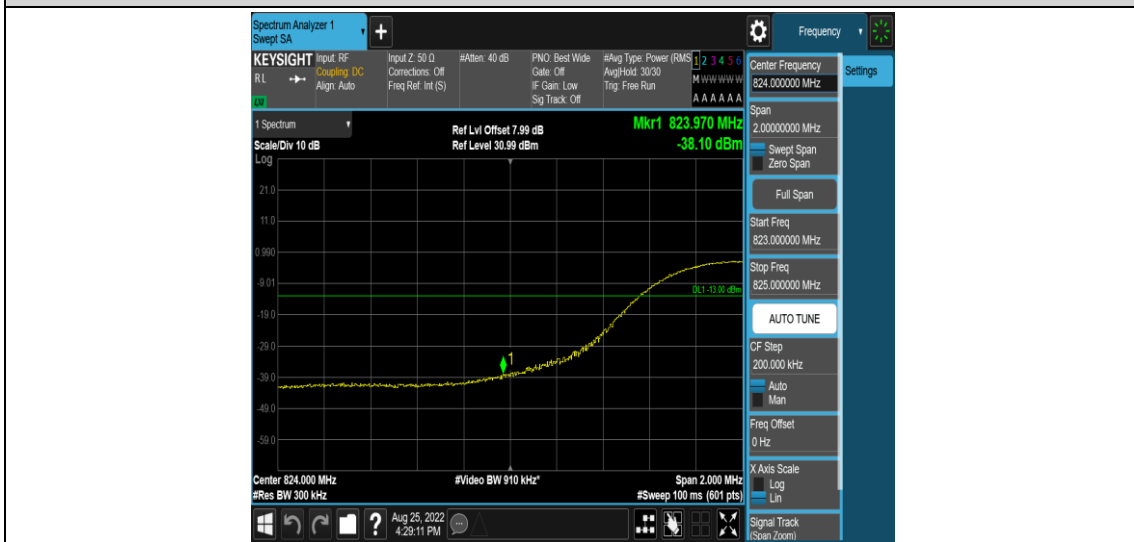

Band26-15MHz-16QAM-26865-75RB#0