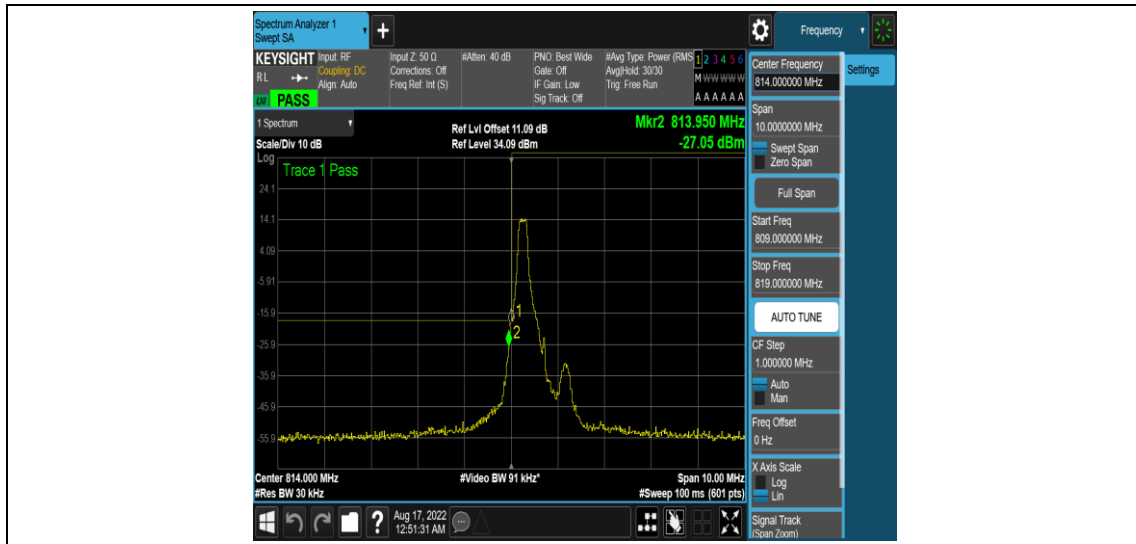

| | | | | | |
|--------|-------|-------|-------|--------|------|
| Band26 | 10MHz | QPSK | 26740 | 1RB#0 | PASS |
| Band26 | 10MHz | QPSK | 26740 | 1RB#49 | PASS |
| Band26 | 10MHz | QPSK | 26740 | 50RB#0 | PASS |
| Band26 | 10MHz | 16QAM | 26740 | 1RB#0 | PASS |
| Band26 | 10MHz | 16QAM | 26740 | 1RB#49 | PASS |
| Band26 | 10MHz | 16QAM | 26740 | 50RB#0 | PASS |

Test Graphs

Band26-1.4MHz-QPSK-26697-1RB#0

Band26-1.4MHz-QPSK-26697-1RB#5

Band26-1.4MHz-QPSK-26697-6RB#0

Band26-1.4MHz-QPSK-26783-1RB#0

Band26-1.4MHz-QPSK-26783-1RB#5

Band26-1.4MHz-QPSK-26783-6RB#0

Band26-1.4MHz-16QAM-26697-1RB#0