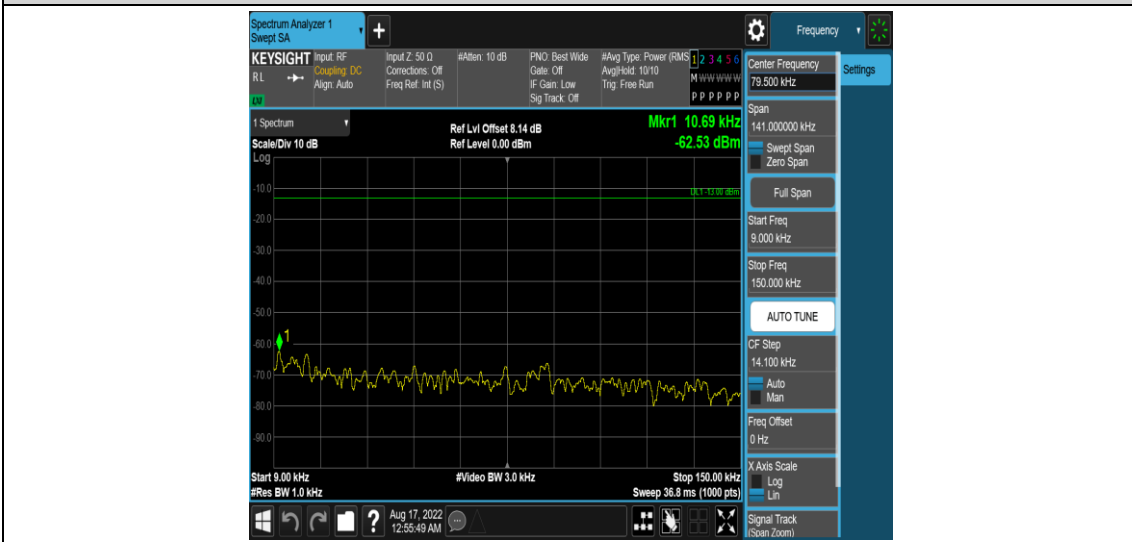

Band26-1.4MHz-16QAM-26697-1RB#0-Range1:0.009~0.15MHz