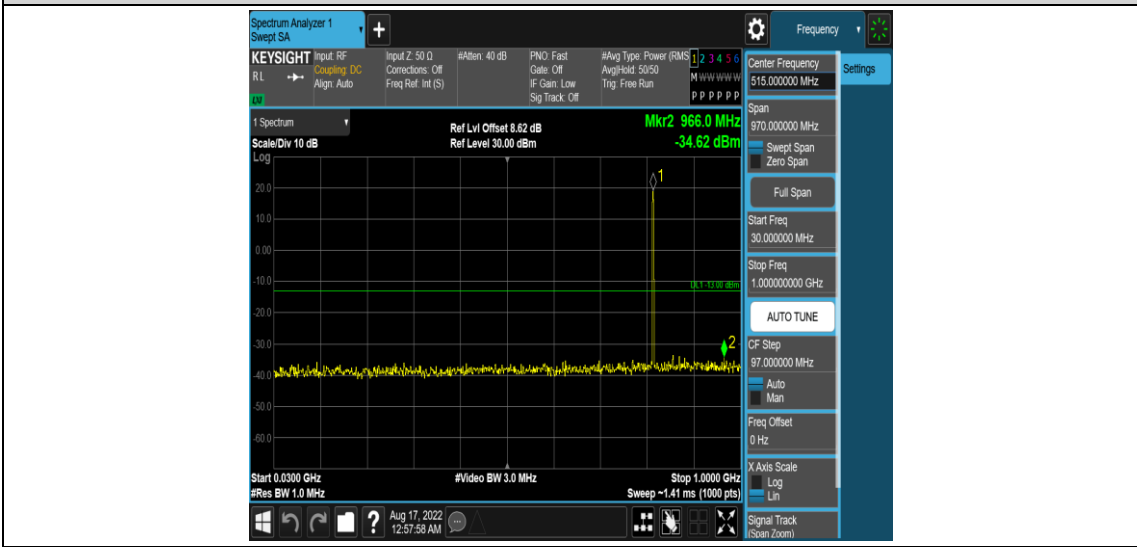

Band26-1.4MHz-16QAM-26697-1RB#0-Range3:30~1000MHz

Band26-1.4MHz-16QAM-26697-1RB#0-Range4:1000~10000MHz

Band26-1.4MHz-16QAM-26740-1RB#0-Range1:0.009~0.15MHz

Band26-1.4MHz-16QAM-26740-1RB#0-Range2:0.15~30MHz