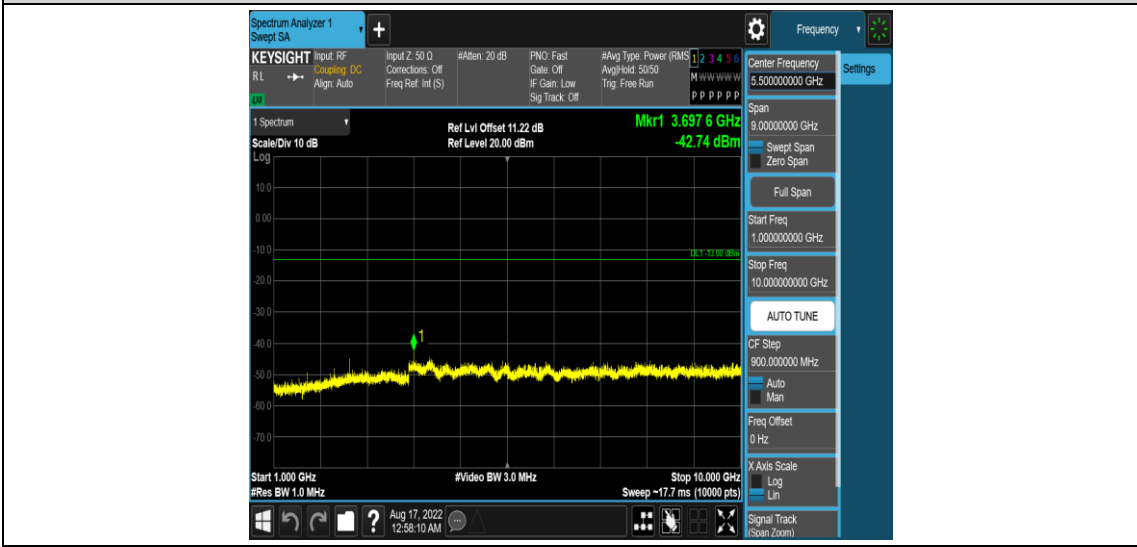

Band26-1.4MHz-16QAM-26740-1RB#0-Range4:1000~10000MHz