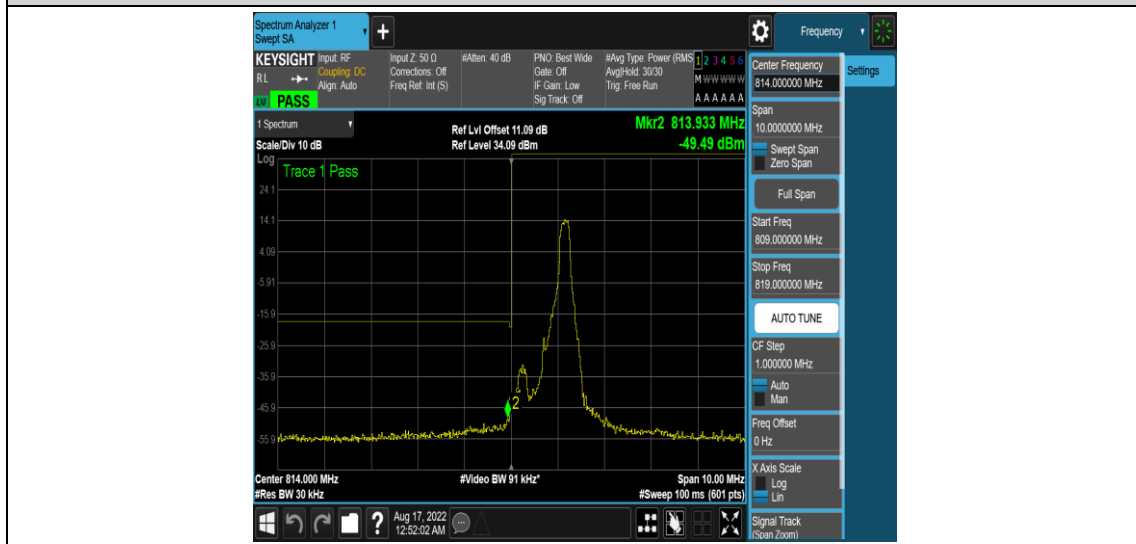

| | | | | | |
|--------|-------|-------|-------|--------|------|
| Band26 | 10MHz | QPSK | 26740 | 1RB#0 | PASS |
| Band26 | 10MHz | QPSK | 26740 | 1RB#49 | PASS |
| Band26 | 10MHz | QPSK | 26740 | 50RB#0 | PASS |
| Band26 | 10MHz | 16QAM | 26740 | 1RB#0 | PASS |
| Band26 | 10MHz | 16QAM | 26740 | 1RB#49 | PASS |
| Band26 | 10MHz | 16QAM | 26740 | 50RB#0 | PASS |

Test Graphs

Band26-1.4MHz-QPSK-26697-1RB#0

Band26-1.4MHz-QPSK-26697-1RB#5

Band26-1.4MHz-QPSK-26697-6RB#0

Band26-1.4MHz-QPSK-26783-1RB#0

Band26-1.4MHz-QPSK-26783-1RB#5

Band26-1.4MHz-QPSK-26783-6RB#0

Band26-1.4MHz-16QAM-26697-1RB#0