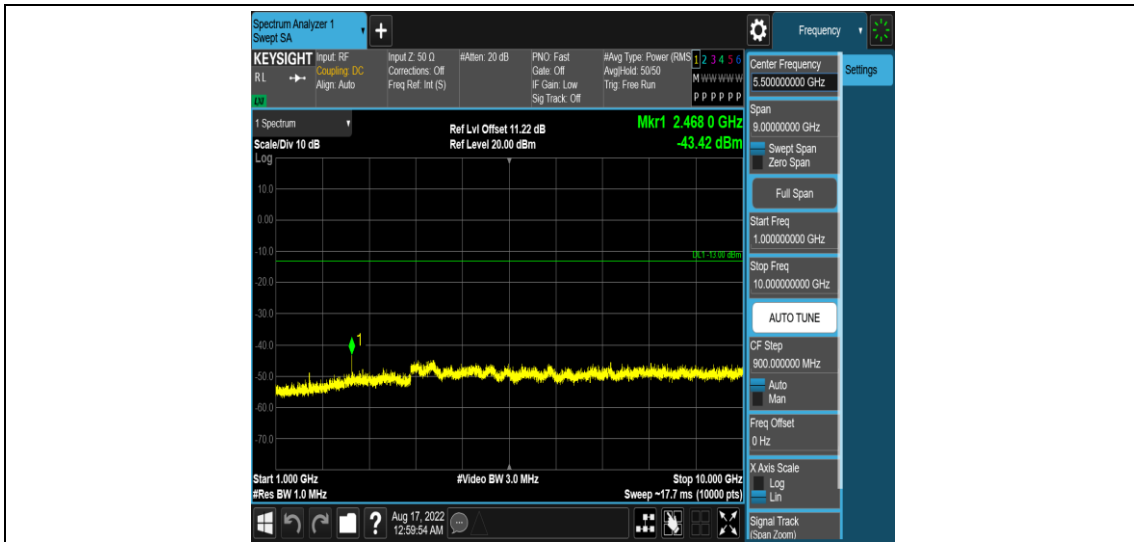

Band26-1.4MHz-16QAM-26783-1RB#0-Range4:1000~10000MHz