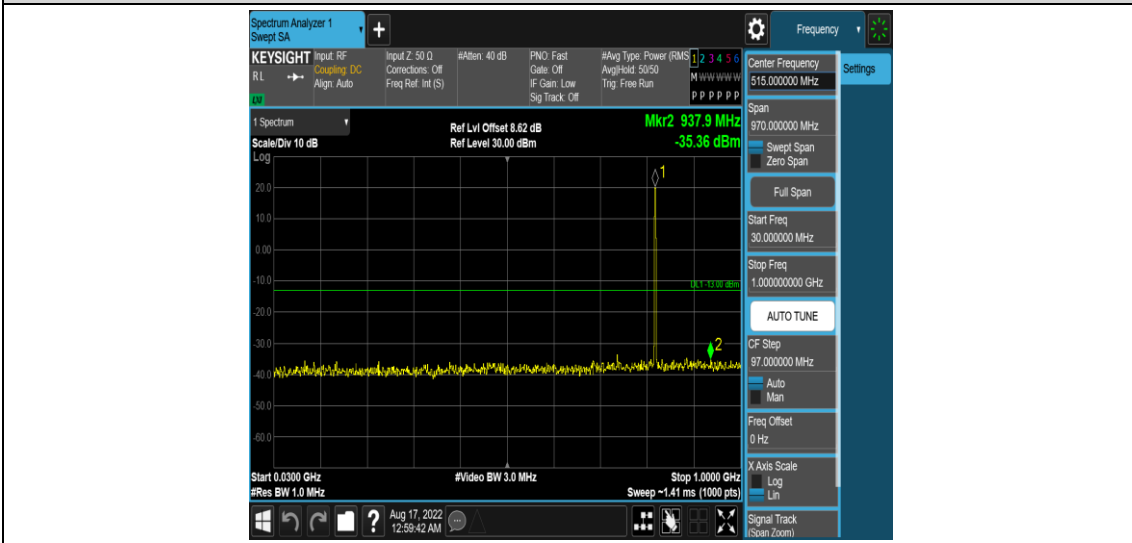

Band26-1.4MHz-16QAM-26740-1RB#0-Range3:30~1000MHz

Band26-1.4MHz-16QAM-26740-1RB#0-Range4:1000~10000MHz

Band26-1.4MHz-16QAM-26783-1RB#0-Range1:0.009~0.15MHz

Band26-1.4MHz-16QAM-26783-1RB#0-Range2:0.15~30MHz