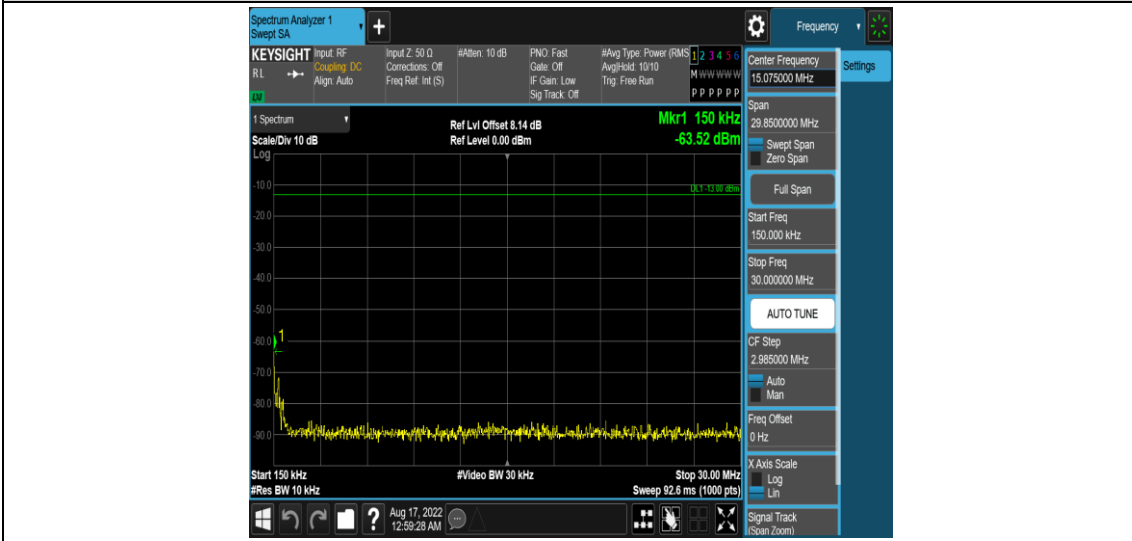

Band26-1.4MHz-16QAM-26783-1RB#0-Range2:0.15~30MHz