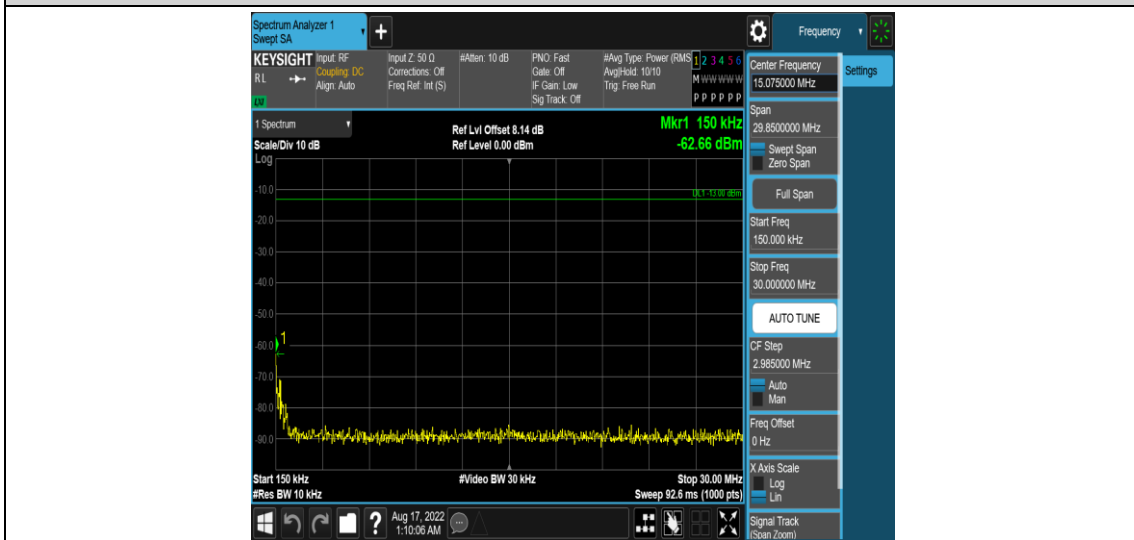

Band26-3MHz-QPSK-26705-1RB#0-Range2:0.15~30MHz