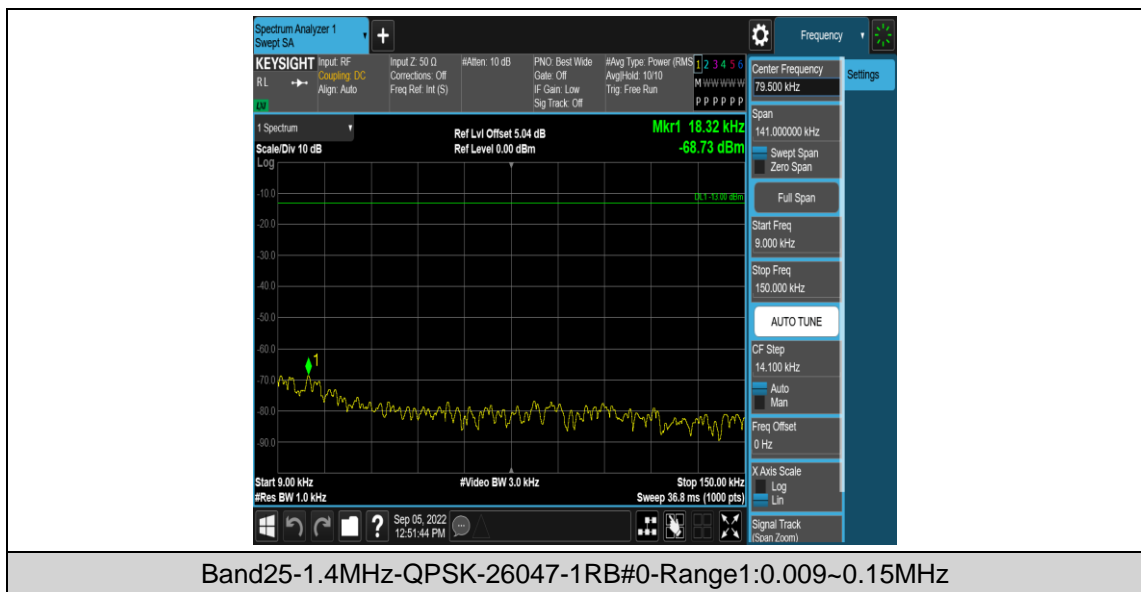

Band25	20MHz	QPSK	26590	1RB#0	Range3:30~1000MHz	PASS
Band25	20MHz	QPSK	26590	1RB#0	Range4:1000~2000MHz	PASS
Band25	20MHz	QPSK	26590	1RB#0	Range5:2000~20000MHz	PASS
Band25	20MHz	16QAM	26140	1RB#0	Range1:0.009~0.15MHz	PASS
Band25	20MHz	16QAM	26140	1RB#0	Range2:0.15~30MHz	PASS
Band25	20MHz	16QAM	26140	1RB#0	Range3:30~1000MHz	PASS
Band25	20MHz	16QAM	26140	1RB#0	Range4:1000~2000MHz	PASS
Band25	20MHz	16QAM	26140	1RB#0	Range5:2000~20000MHz	PASS
Band25	20MHz	16QAM	26365	1RB#0	Range1:0.009~0.15MHz	PASS
Band25	20MHz	16QAM	26365	1RB#0	Range2:0.15~30MHz	PASS
Band25	20MHz	16QAM	26365	1RB#0	Range3:30~1000MHz	PASS
Band25	20MHz	16QAM	26365	1RB#0	Range4:1000~2000MHz	PASS
Band25	20MHz	16QAM	26365	1RB#0	Range5:2000~20000MHz	PASS
Band25	20MHz	16QAM	26590	1RB#0	Range1:0.009~0.15MHz	PASS
Band25	20MHz	16QAM	26590	1RB#0	Range2:0.15~30MHz	PASS
Band25	20MHz	16QAM	26590	1RB#0	Range3:30~1000MHz	PASS
Band25	20MHz	16QAM	26590	1RB#0	Range4:1000~2000MHz	PASS
Band25	20MHz	16QAM	26590	1RB#0	Range5:2000~20000MHz	PASS

Test Graphs