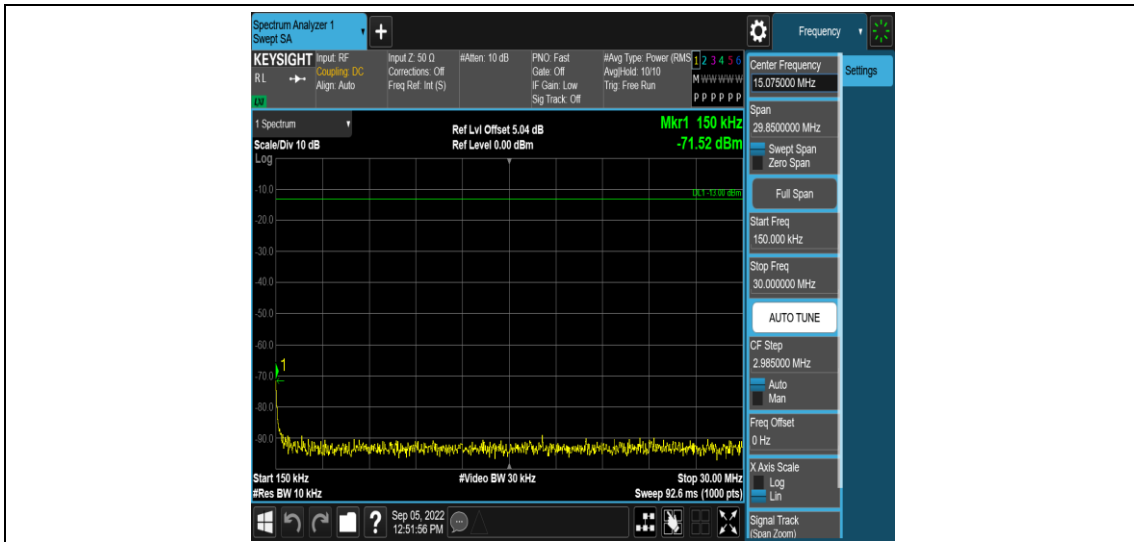

Band25-1.4MHz-QPSK-26047-1RB#0-Range2:0.15~30MHz