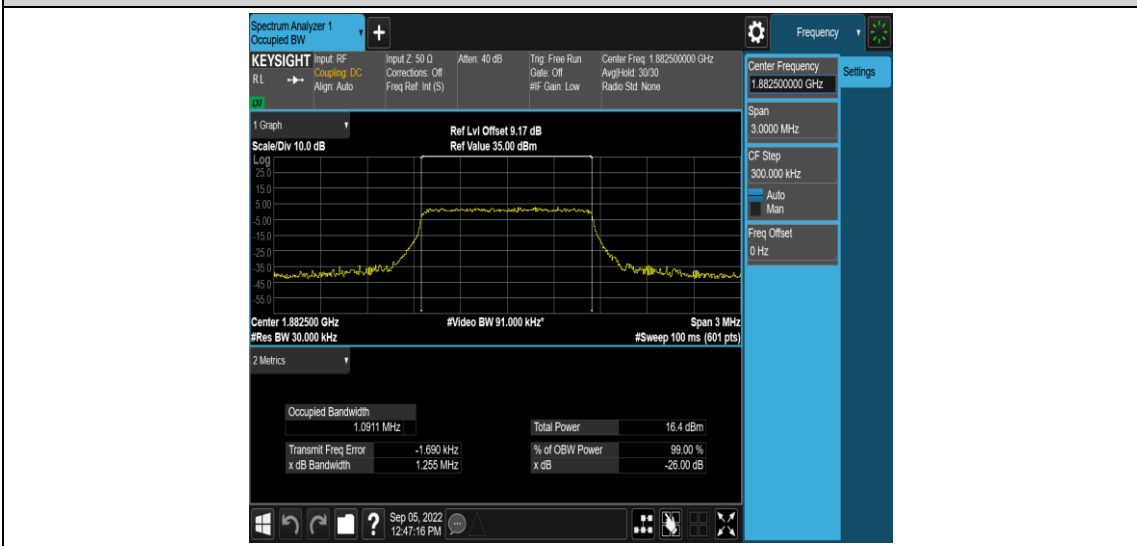

Band25-1.4MHz-QPSK-26365-6RB#0