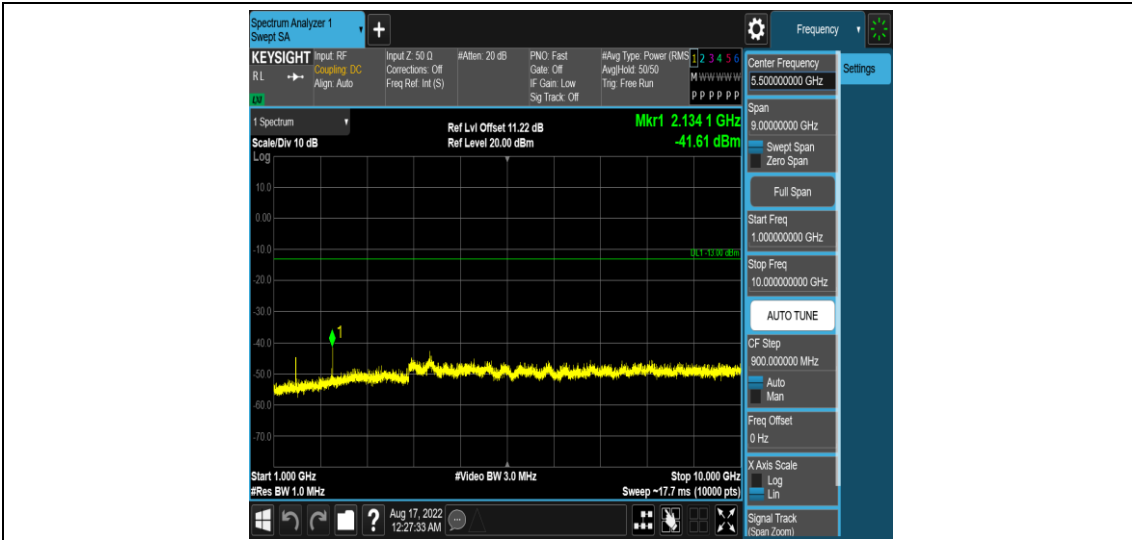

Band17-5MHz-QPSK-23790-1RB#0-Range1:0.009~0.15MHz

Band17-5MHz-QPSK-23790-1RB#0-Range2:0.15~30MHz

Band17-5MHz-QPSK-23790-1RB#0-Range3:30~1000MHz

Band17-5MHz-QPSK-23790-1RB#0-Range4:1000~10000MHz

Band17-5MHz-QPSK-23825-1RB#0-Range1:0.009~0.15MHz

Band17-5MHz-QPSK-23825-1RB#0-Range2:0.15~30MHz

Band17-5MHz-QPSK-23825-1RB#0-Range3:30~1000MHz

Band17-5MHz-QPSK-23825-1RB#0-Range4:1000~10000MHz

Band17-5MHz-16QAM-23755-1RB#0-Range1:0.009~0.15MHz

Band17-5MHz-16QAM-23755-1RB#0-Range2:0.15~30MHz