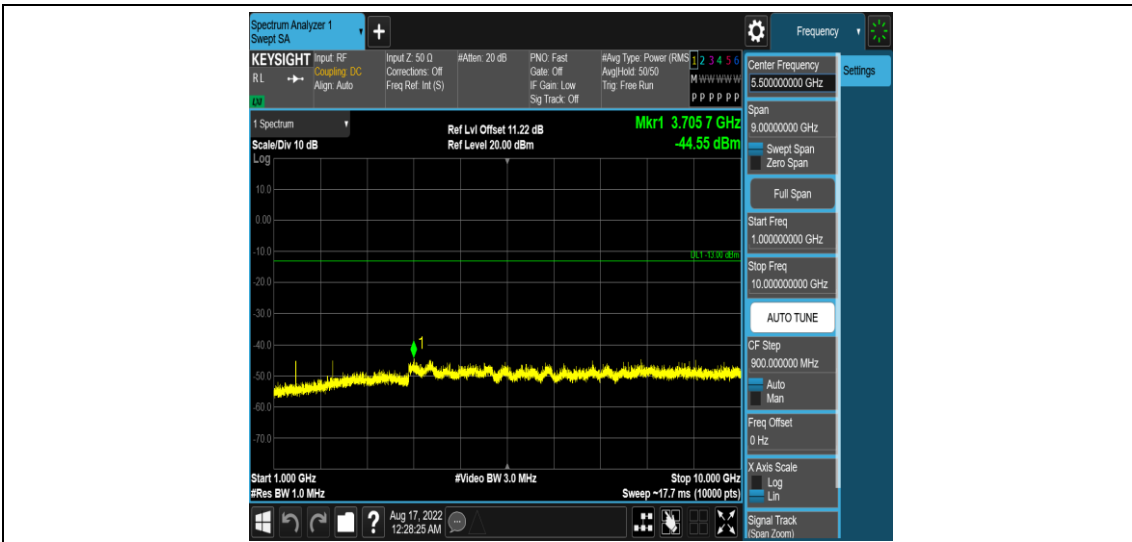

Band17-5MHz-16QAM-23790-1RB#0-Range4:1000~10000MHz

Band17-5MHz-16QAM-23825-1RB#0-Range1:0.009~0.15MHz

Band17-5MHz-16QAM-23825-1RB#0-Range2:0.15~30MHz

Band17-5MHz-16QAM-23825-1RB#0-Range3:30~1000MHz

Band17-5MHz-16QAM-23825-1RB#0-Range4:1000~10000MHz