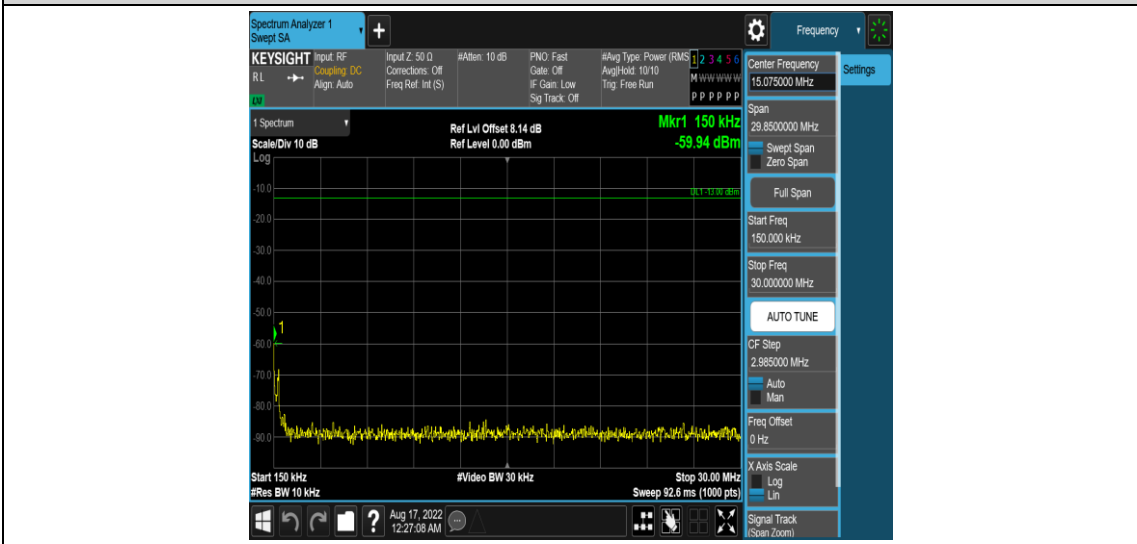

Band17-5MHz-QPSK-23790-1RB#0-Range1:0.009~0.15MHz

Band17-5MHz-QPSK-23790-1RB#0-Range2:0.15~30MHz

Band17-5MHz-QPSK-23790-1RB#0-Range3:30~1000MHz

Band17-5MHz-QPSK-23790-1RB#0-Range4:1000~10000MHz

Band17-5MHz-QPSK-23825-1RB#0-Range1:0.009~0.15MHz

Band17-5MHz-QPSK-23825-1RB#0-Range2:0.15~30MHz

Band17-5MHz-QPSK-23825-1RB#0-Range3:30~1000MHz

Band17-5MHz-QPSK-23825-1RB#0-Range4:1000~10000MHz

Band17-5MHz-16QAM-23755-1RB#0-Range1:0.009~0.15MHz

Band17-5MHz-16QAM-23755-1RB#0-Range2:0.15~30MHz