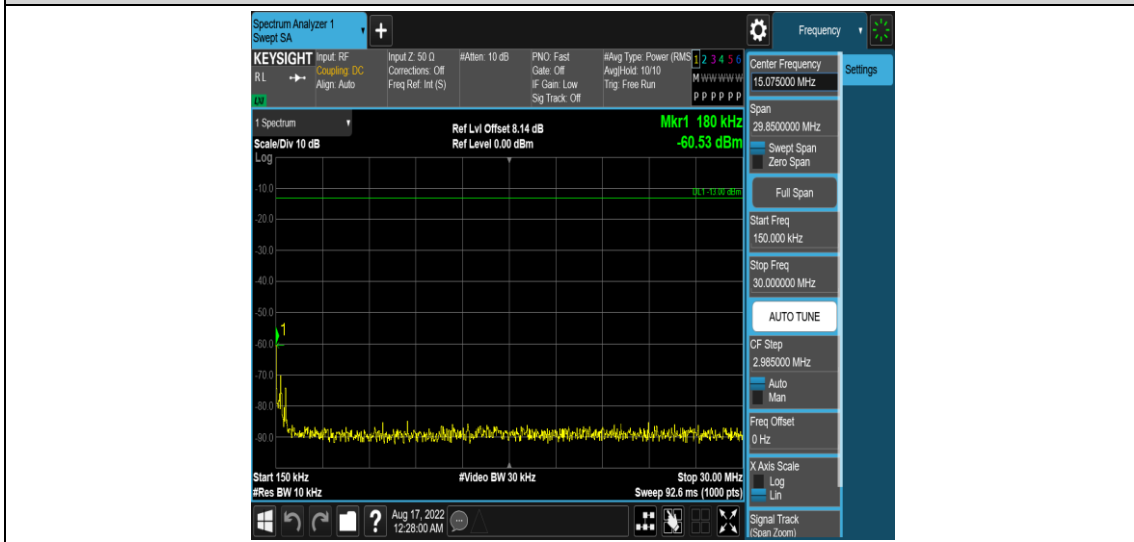

Band17-5MHz-16QAM-23755-1RB#0-Range3:30~1000MHz

Band17-5MHz-16QAM-23755-1RB#0-Range4:1000~10000MHz

Band17-5MHz-16QAM-23790-1RB#0-Range1:0.009~0.15MHz

Band17-5MHz-16QAM-23790-1RB#0-Range2:0.15~30MHz

Band17-5MHz-16QAM-23790-1RB#0-Range3:30~1000MHz

Band17-5MHz-16QAM-23790-1RB#0-Range4:1000~10000MHz

Band17-5MHz-16QAM-23825-1RB#0-Range1:0.009~0.15MHz

Band17-5MHz-16QAM-23825-1RB#0-Range2:0.15~30MHz

Band17-5MHz-16QAM-23825-1RB#0-Range3:30~1000MHz

Band17-5MHz-16QAM-23825-1RB#0-Range4:1000~10000MHz