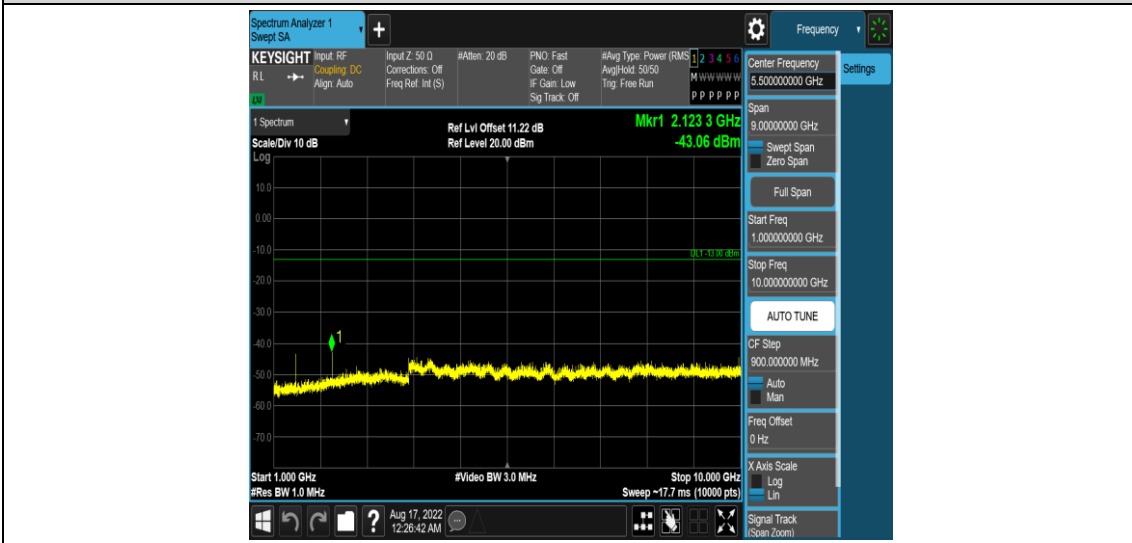

Band17-5MHz-16QAM-23755-1RB#0-Range3:30~1000MHz

Band17-5MHz-16QAM-23755-1RB#0-Range4:1000~10000MHz

Band17-5MHz-16QAM-23790-1RB#0-Range1:0.009~0.15MHz

Band17-5MHz-16QAM-23790-1RB#0-Range2:0.15~30MHz

Band17-5MHz-16QAM-23790-1RB#0-Range3:30~1000MHz