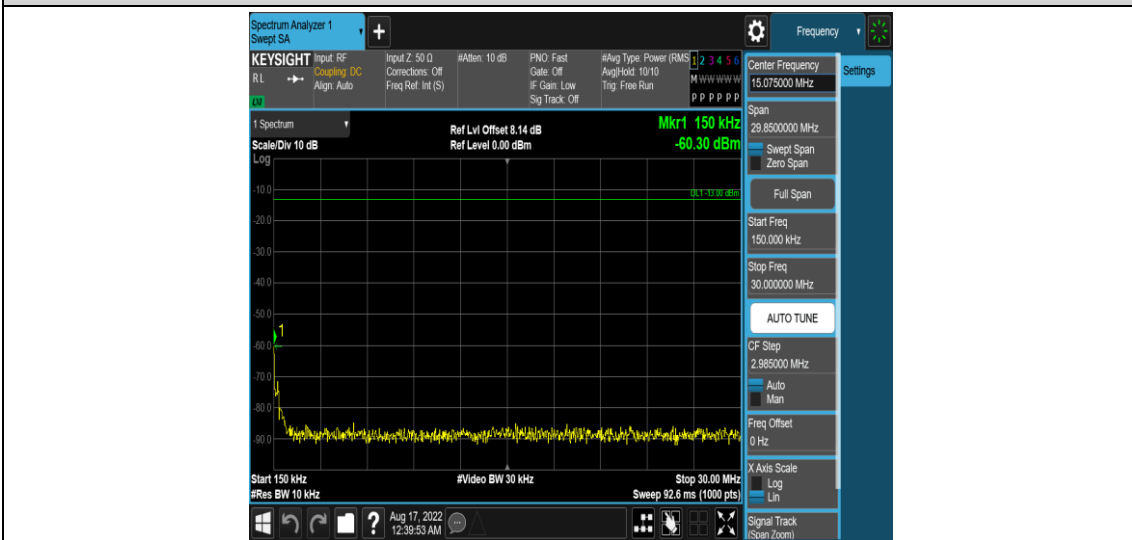

Band17-10MHz-QPSK-23780-1RB#0-Range1:0.009~0.15MHz

Band17-10MHz-QPSK-23780-1RB#0-Range2:0.15~30MHz