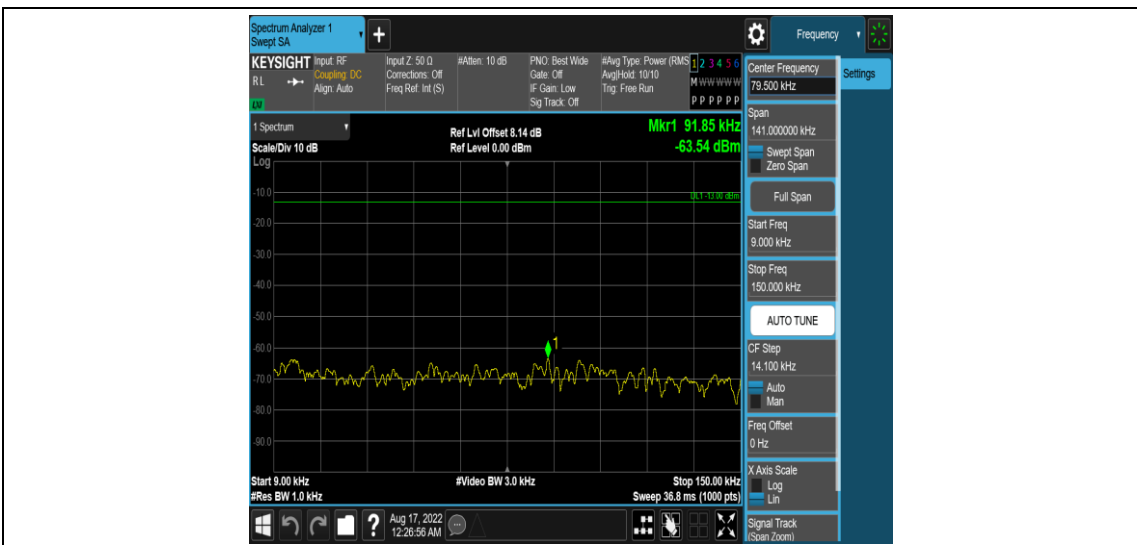

Band17-5MHz-QPSK-23790-1RB#0-Range1:0.009~0.15MHz

Band17-5MHz-QPSK-23790-1RB#0-Range2:0.15~30MHz

Band17-5MHz-QPSK-23790-1RB#0-Range3:30~1000MHz

Band17-5MHz-QPSK-23790-1RB#0-Range4:1000~10000MHz

Band17-5MHz-QPSK-23825-1RB#0-Range1:0.009~0.15MHz