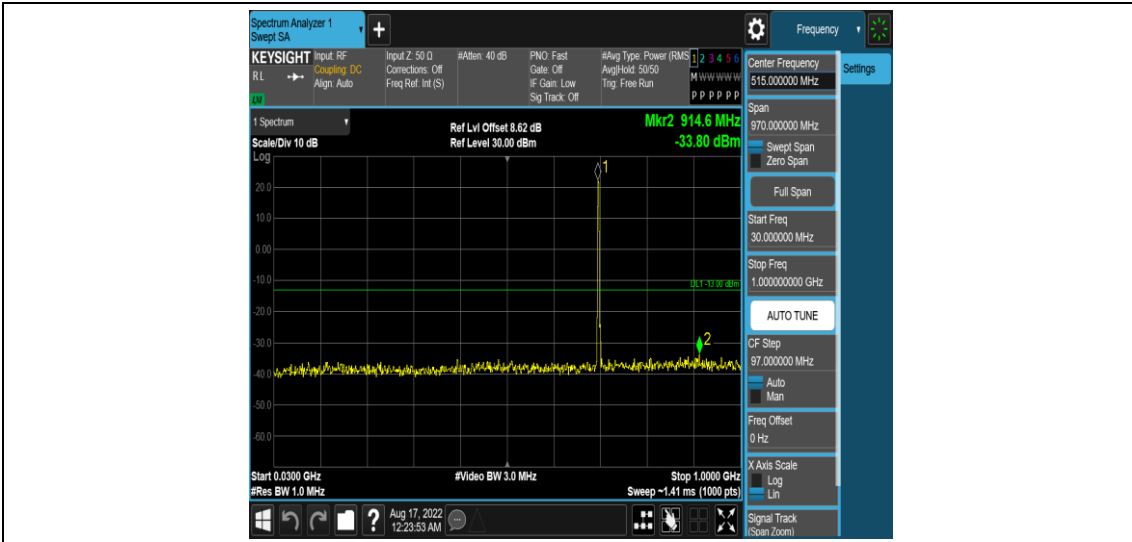

Band17-5MHz-QPSK-23755-1RB#0-Range2:0.15~30MHz

Band17-5MHz-QPSK-23755-1RB#0-Range3:30~1000MHz