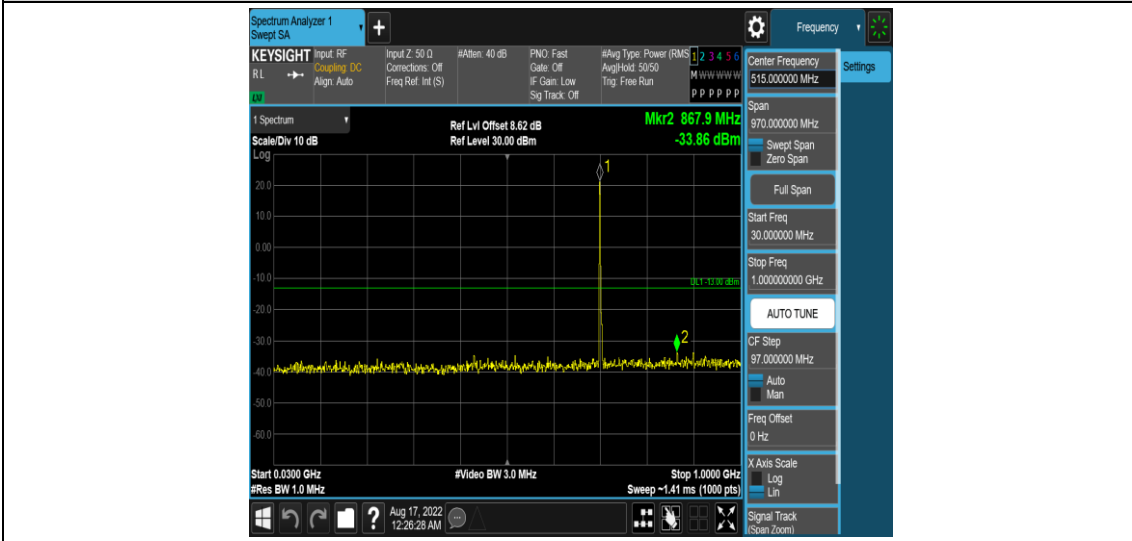

Band17-5MHz-16QAM-23755-1RB#0-Range3:30~1000MHz

Band17-5MHz-16QAM-23755-1RB#0-Range4:1000~10000MHz

Band17-5MHz-16QAM-23790-1RB#0-Range1:0.009~0.15MHz

Band17-5MHz-16QAM-23790-1RB#0-Range2:0.15~30MHz

Band17-5MHz-16QAM-23790-1RB#0-Range3:30~1000MHz