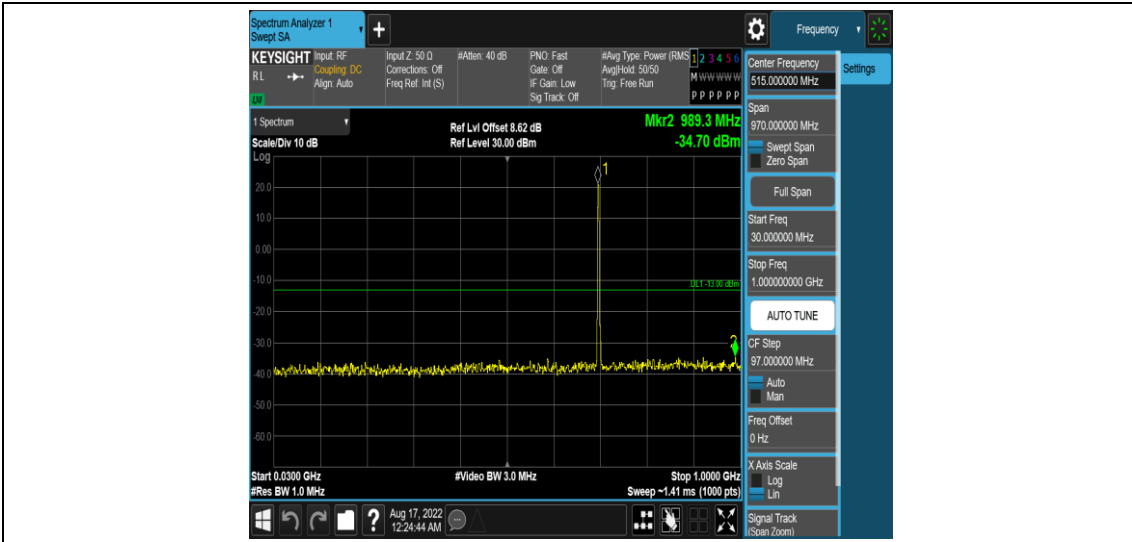

Band17-5MHz-QPSK-23825-1RB#0-Range2:0.15~30MHz

Band17-5MHz-QPSK-23825-1RB#0-Range3:30~1000MHz

Band17-5MHz-QPSK-23825-1RB#0-Range4:1000~10000MHz

Band17-5MHz-16QAM-23755-1RB#0-Range1:0.009~0.15MHz

Band17-5MHz-16QAM-23755-1RB#0-Range2:0.15~30MHz