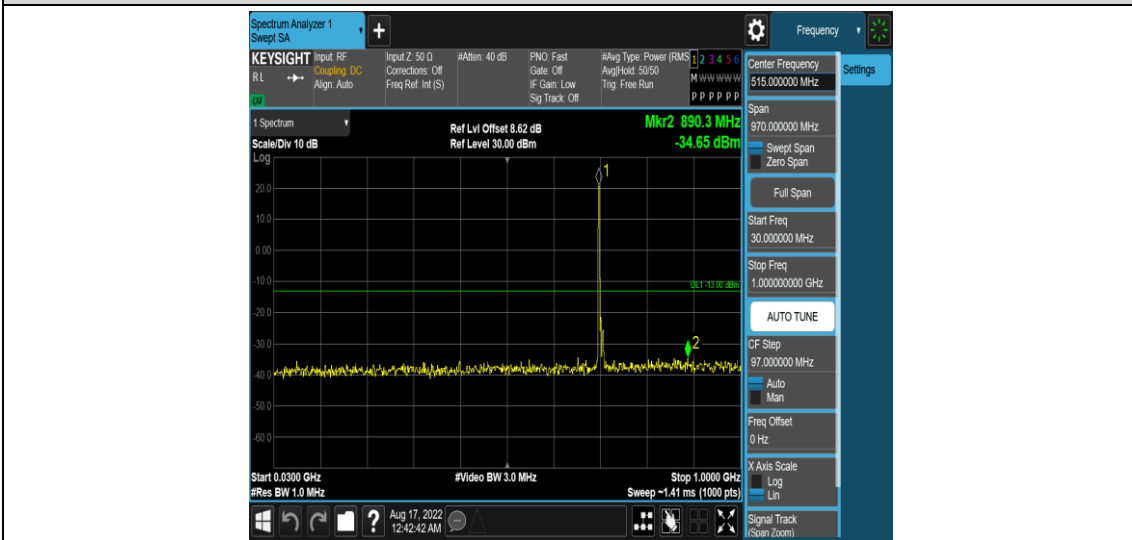

Band17-10MHz-16QAM-23790-1RB#0-Range2:0.15~30MHz

Band17-10MHz-16QAM-23790-1RB#0-Range3:30~1000MHz