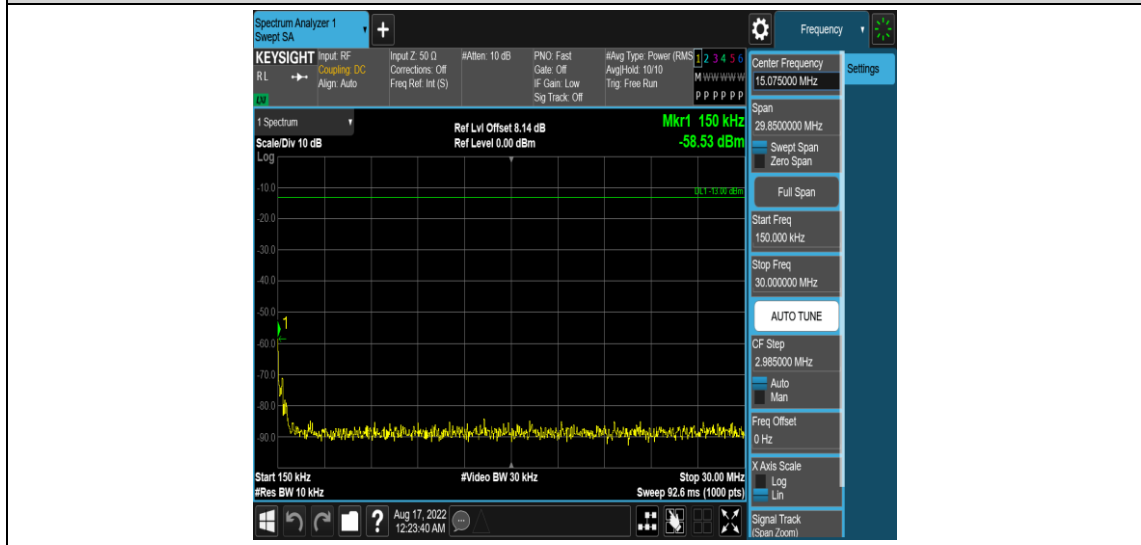

Band17-5MHz-QPSK-23755-1RB#0-Range1:0.009~0.15MHz

Band17-5MHz-QPSK-23755-1RB#0-Range2:0.15~30MHz