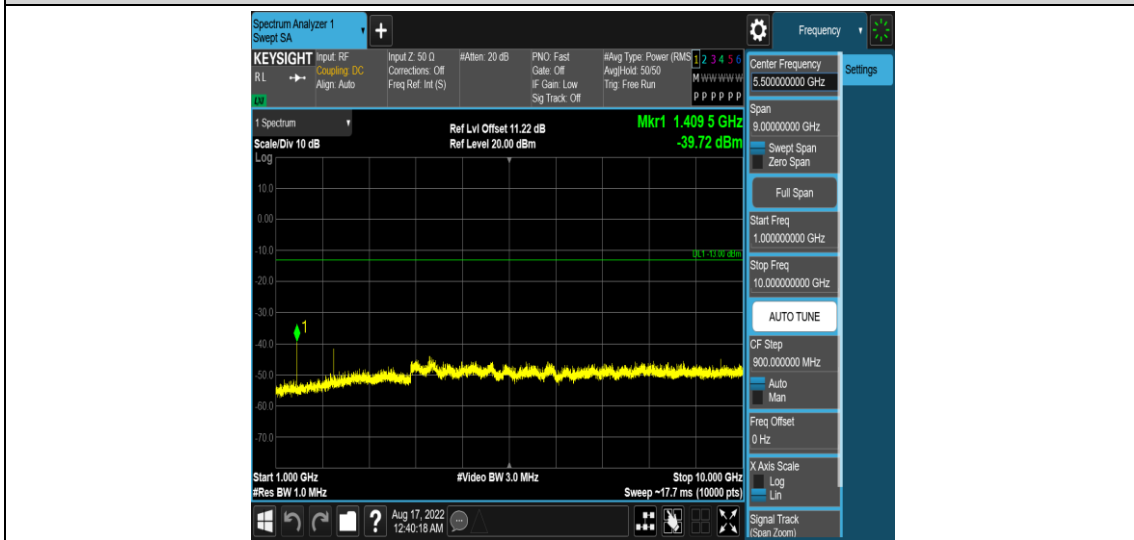

Band17-10MHz-QPSK-23780-1RB#0-Range3:30~1000MHz

Band17-10MHz-QPSK-23780-1RB#0-Range4:1000~10000MHz