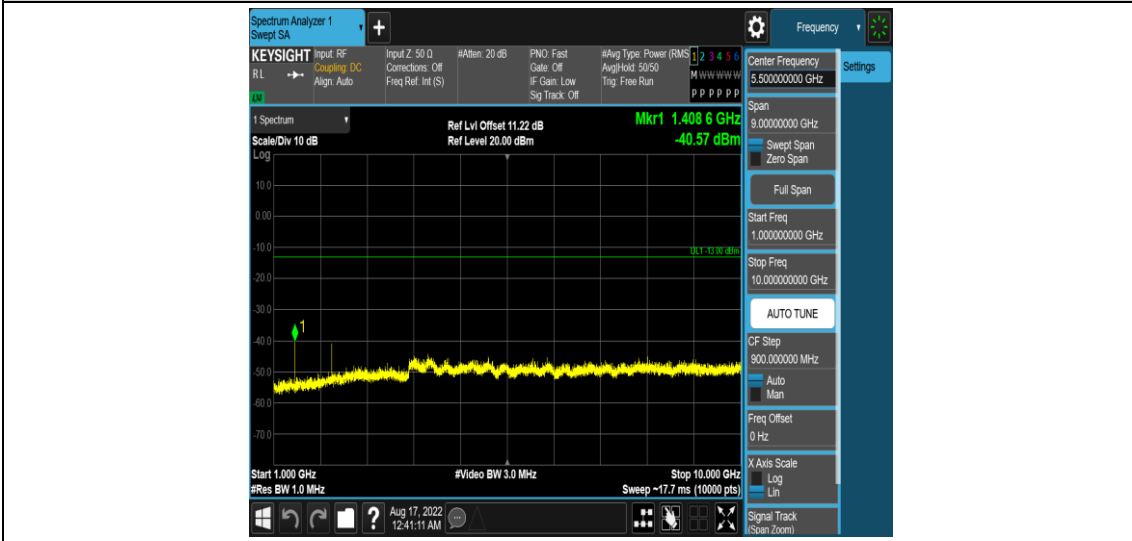

Band17-10MHz-QPSK-23800-1RB#0-Range3:30~1000MHz

Band17-10MHz-QPSK-23800-1RB#0-Range4:1000~10000MHz

Band17-10MHz-16QAM-23780-1RB#0-Range1:0.009~0.15MHz

Band17-10MHz-16QAM-23780-1RB#0-Range2:0.15~30MHz

Band17-10MHz-16QAM-23780-1RB#0-Range3:30~1000MHz