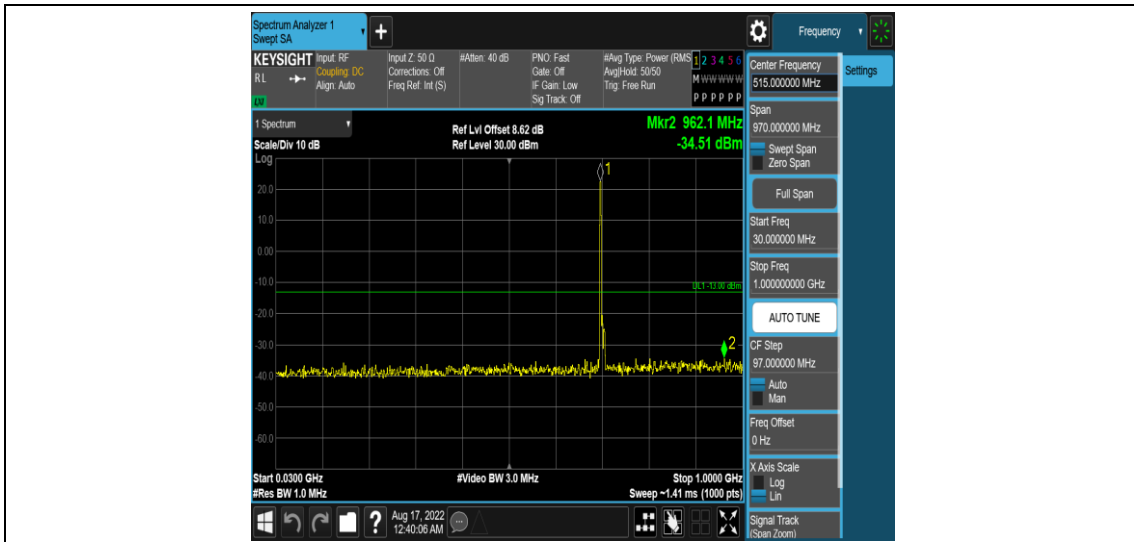

Band17-10MHz-QPSK-23780-1RB#0-Range2:0.15~30MHz

Band17-10MHz-QPSK-23780-1RB#0-Range3:30~1000MHz