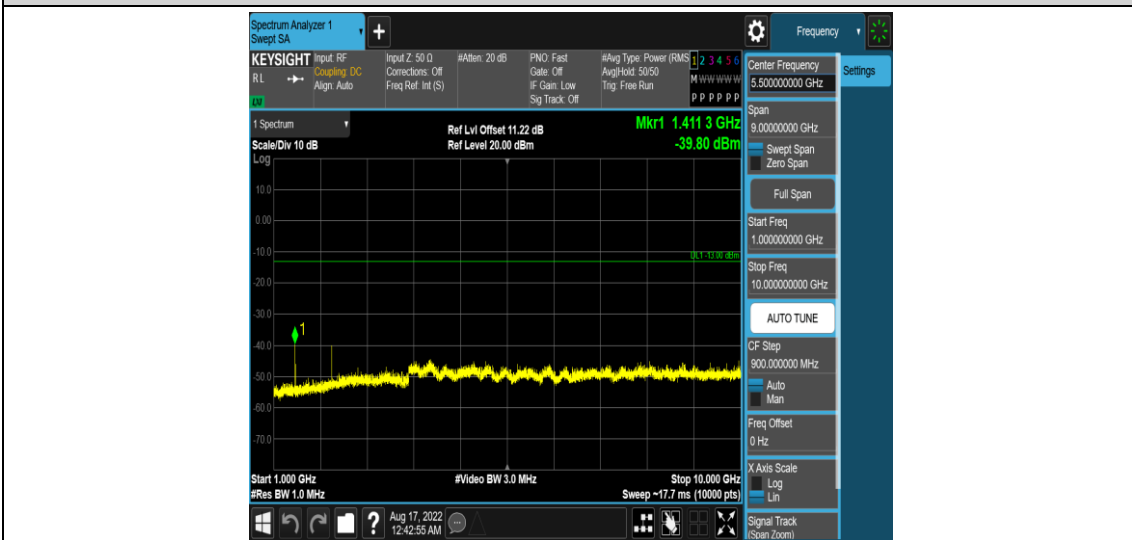

Band17-10MHz-16QAM-23780-1RB#0-Range4:1000~10000MHz

Band17-10MHz-16QAM-23790-1RB#0-Range1:0.009~0.15MHz

Band17-10MHz-16QAM-23790-1RB#0-Range2:0.15~30MHz

Band17-10MHz-16QAM-23790-1RB#0-Range3:30~1000MHz

Band17-10MHz-16QAM-23790-1RB#0-Range4:1000~10000MHz