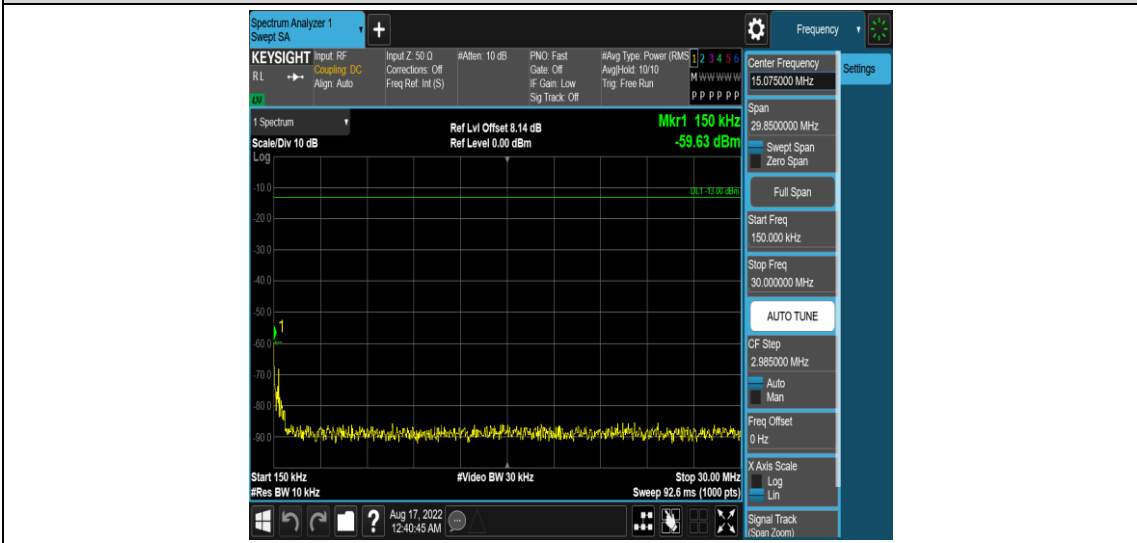

Band17-10MHz-16QAM-23780-1RB#0-Range1:0.009~0.15MHz

Band17-10MHz-16QAM-23780-1RB#0-Range2:0.15~30MHz