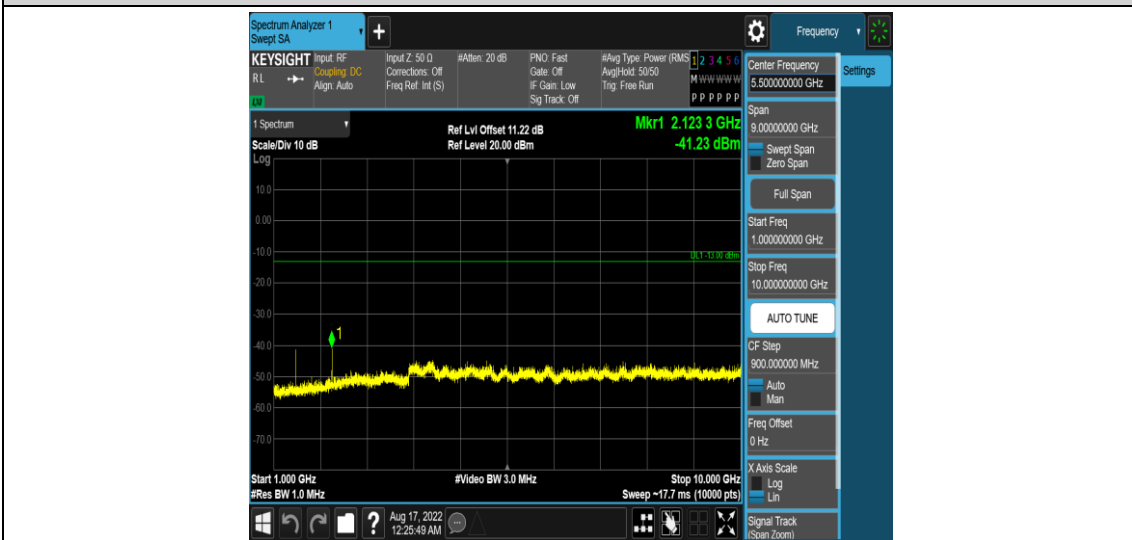

Band17-5MHz-QPSK-23790-1RB#0-Range3:30~1000MHz

Band17-5MHz-QPSK-23790-1RB#0-Range4:1000~10000MHz