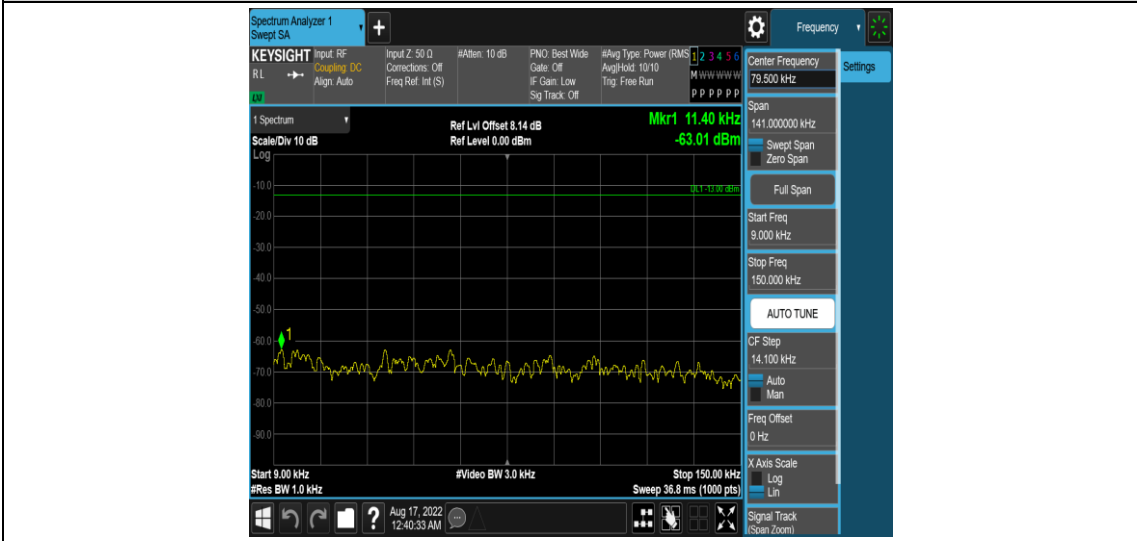

Band17-10MHz-QPSK-23800-1RB#0-Range4:1000~10000MHz

Band17-10MHz-16QAM-23780-1RB#0-Range1:0.009~0.15MHz