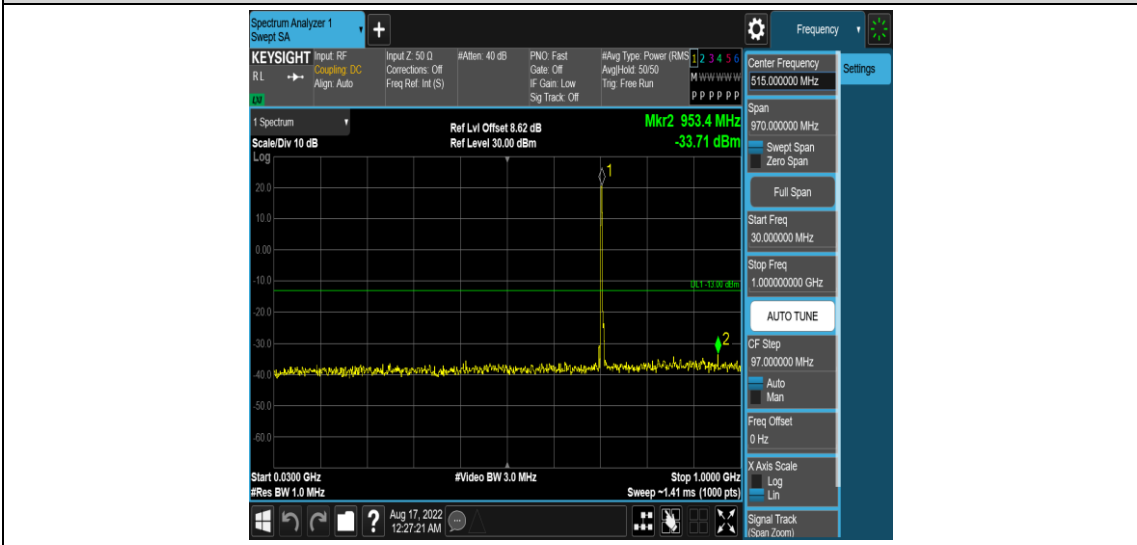

Band17-5MHz-QPSK-23825-1RB#0-Range2:0.15~30MHz

Band17-5MHz-QPSK-23825-1RB#0-Range3:30~1000MHz