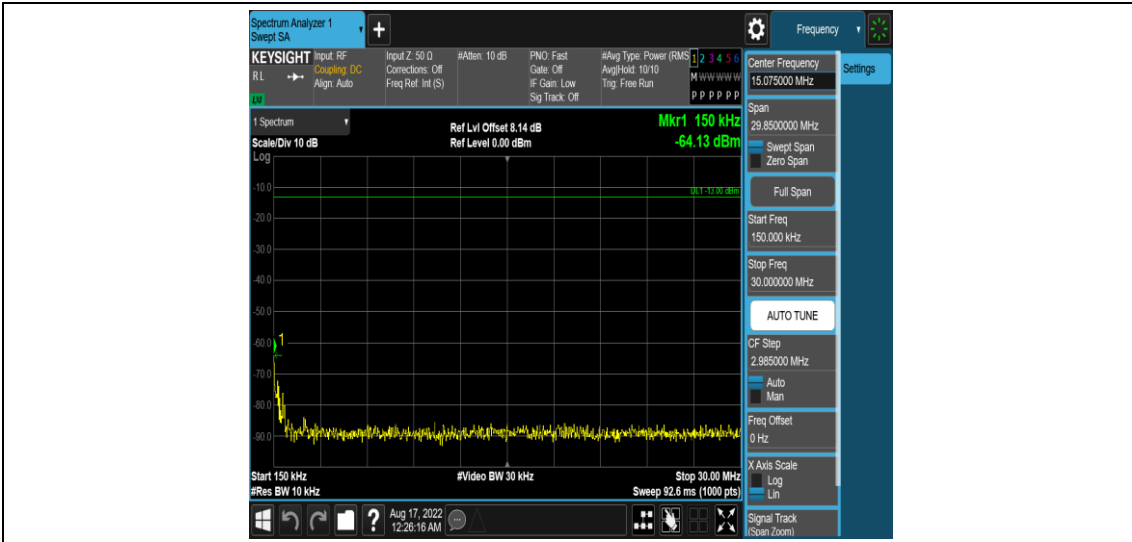

Band17-5MHz-16QAM-23790-1RB#0-Range1:0.009~0.15MHz

Band17-5MHz-16QAM-23790-1RB#0-Range2:0.15~30MHz