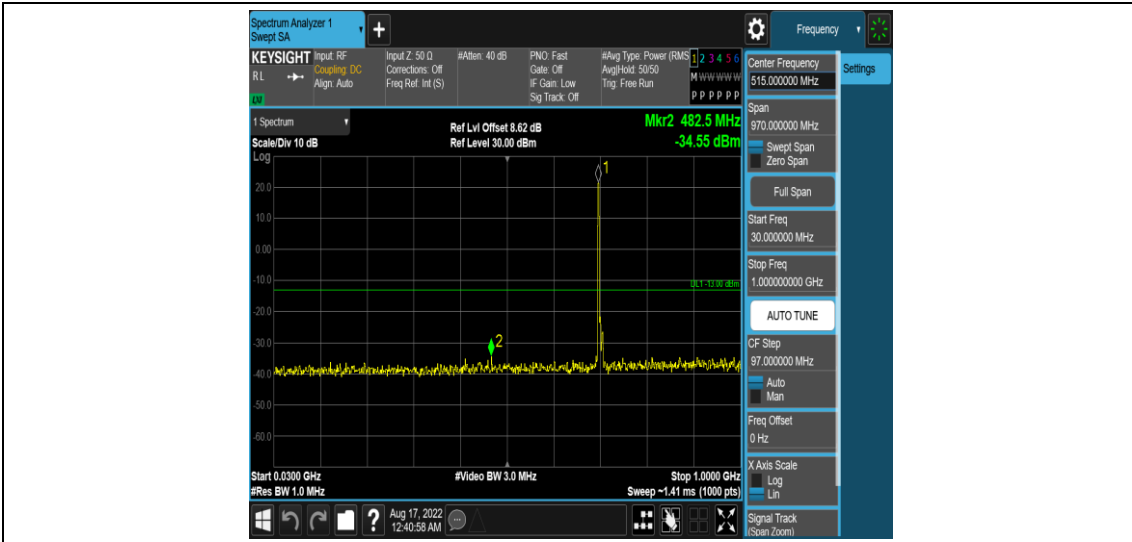

Band17-10MHz-QPSK-23800-1RB#0-Range3:30~1000MHz

Band17-10MHz-QPSK-23800-1RB#0-Range4:1000~10000MHz

Band17-10MHz-16QAM-23780-1RB#0-Range1:0.009~0.15MHz

Band17-10MHz-16QAM-23780-1RB#0-Range2:0.15~30MHz

Band17-10MHz-16QAM-23780-1RB#0-Range3:30~1000MHz