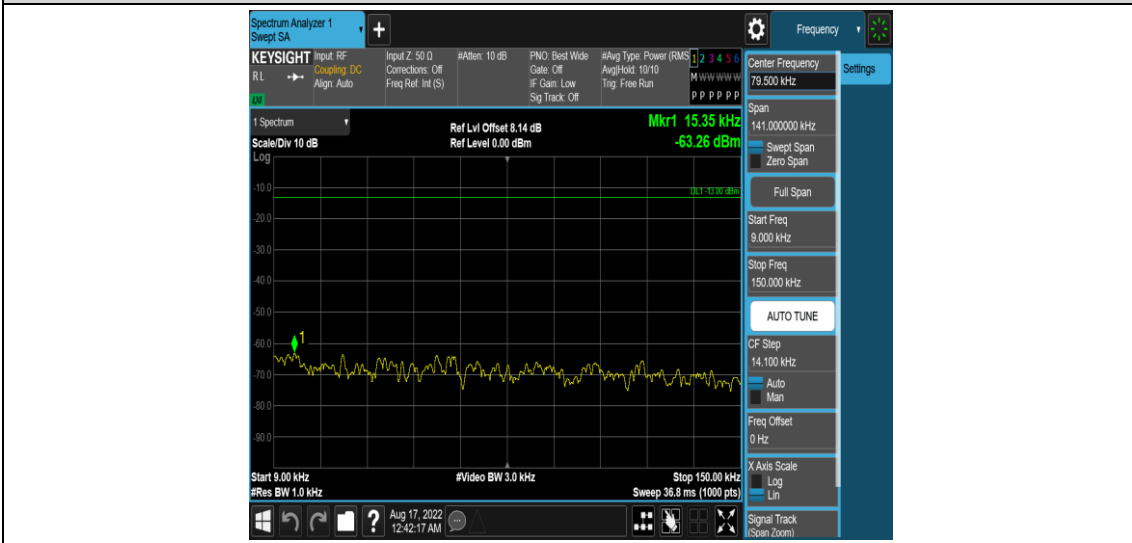

Band17-10MHz-16QAM-23780-1RB#0-Range4:1000~10000MHz

Band17-10MHz-16QAM-23790-1RB#0-Range1:0.009~0.15MHz