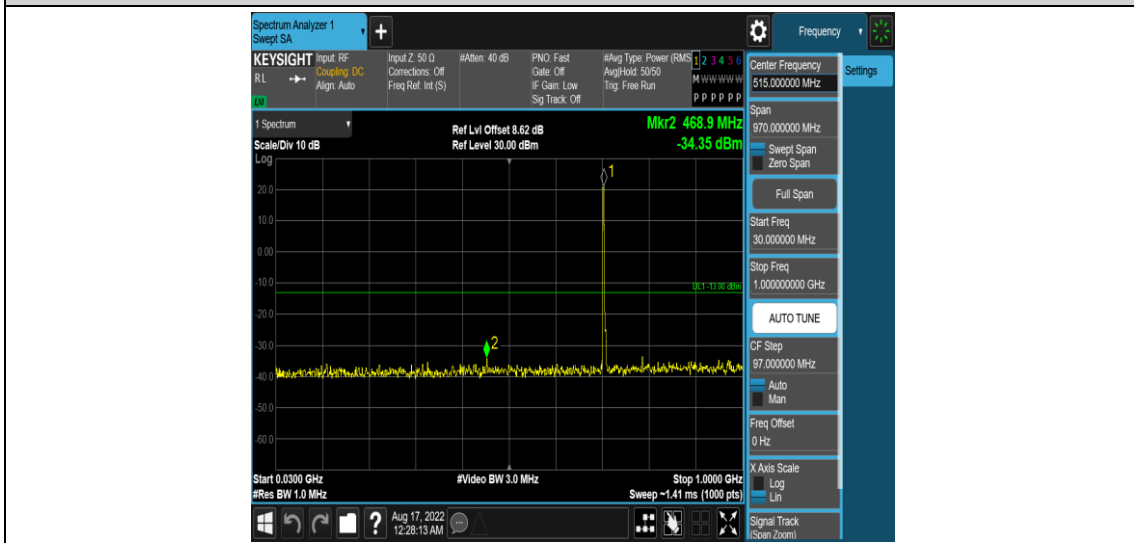

Band17-5MHz-16QAM-23755-1RB#0-Range3:30~1000MHz

Band17-5MHz-16QAM-23755-1RB#0-Range4:1000~10000MHz

Band17-5MHz-16QAM-23790-1RB#0-Range1:0.009~0.15MHz

Band17-5MHz-16QAM-23790-1RB#0-Range2:0.15~30MHz

Band17-5MHz-16QAM-23790-1RB#0-Range3:30~1000MHz

Band17-5MHz-16QAM-23790-1RB#0-Range4:1000~10000MHz

Band17-5MHz-16QAM-23825-1RB#0-Range1:0.009~0.15MHz

Band17-5MHz-16QAM-23825-1RB#0-Range2:0.15~30MHz

Band17-5MHz-16QAM-23825-1RB#0-Range3:30~1000MHz

Band17-5MHz-16QAM-23825-1RB#0-Range4:1000~10000MHz