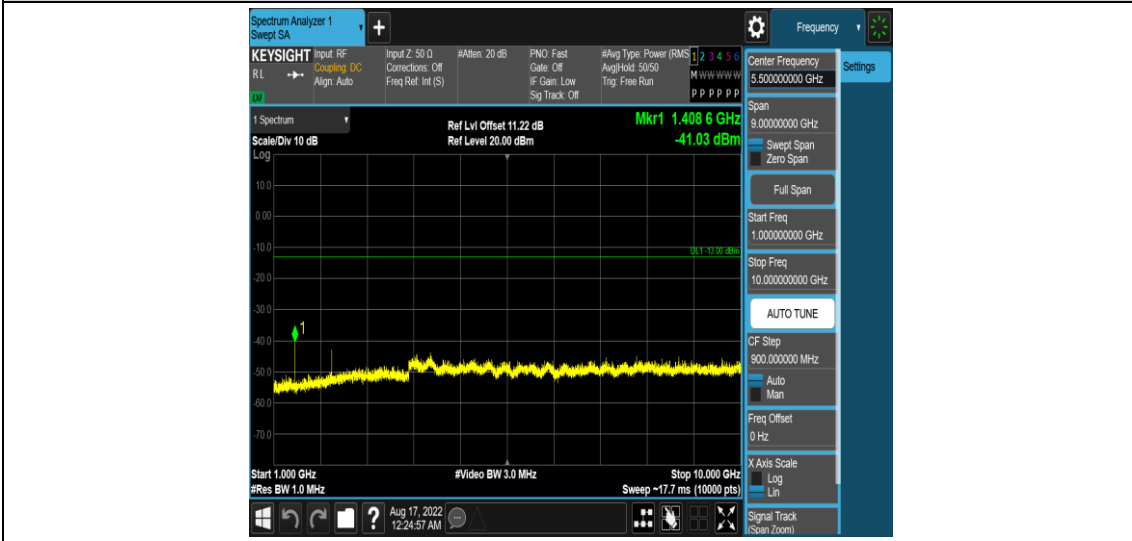

Band17-5MHz-16QAM-23755-1RB#0-Range3:30~1000MHz

Band17-5MHz-16QAM-23755-1RB#0-Range4:1000~10000MHz