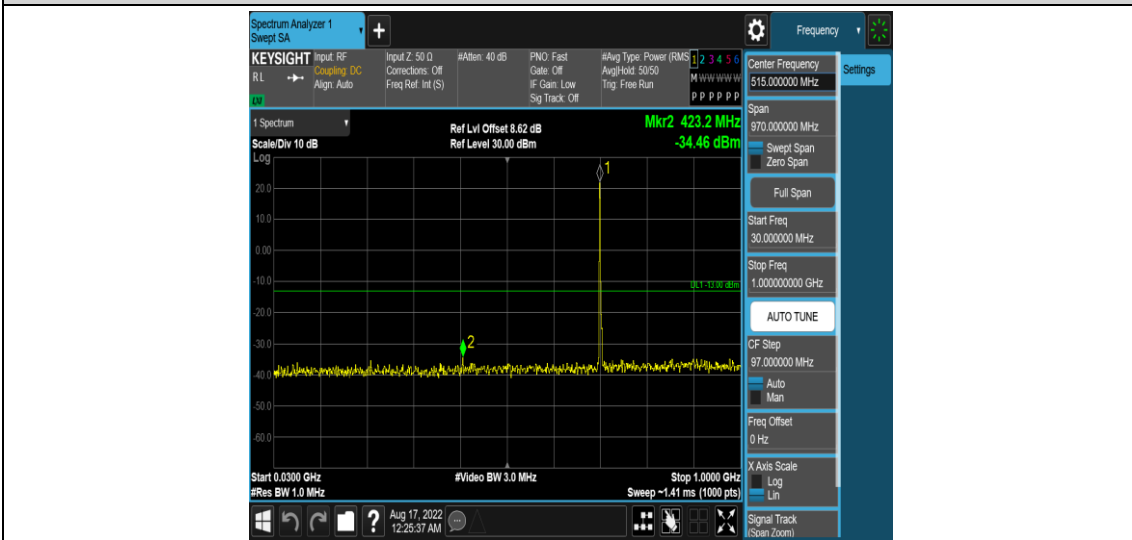

Test Graphs

Band17-5MHz-QPSK-23755-1RB#0-Range1:0.009~0.15MHz

Band17-5MHz-QPSK-23755-1RB#0-Range2:0.15~30MHz

Band17-5MHz-QPSK-23755-1RB#0-Range3:30~1000MHz

Band17-5MHz-QPSK-23755-1RB#0-Range4:1000~10000MHz

Band17-5MHz-QPSK-23790-1RB#0-Range1:0.009~0.15MHz

Band17-5MHz-QPSK-23790-1RB#0-Range2:0.15~30MHz

Band17-5MHz-QPSK-23790-1RB#0-Range3:30~1000MHz

Band17-5MHz-QPSK-23790-1RB#0-Range4:1000~10000MHz

Band17-5MHz-QPSK-23825-1RB#0-Range1:0.009~0.15MHz