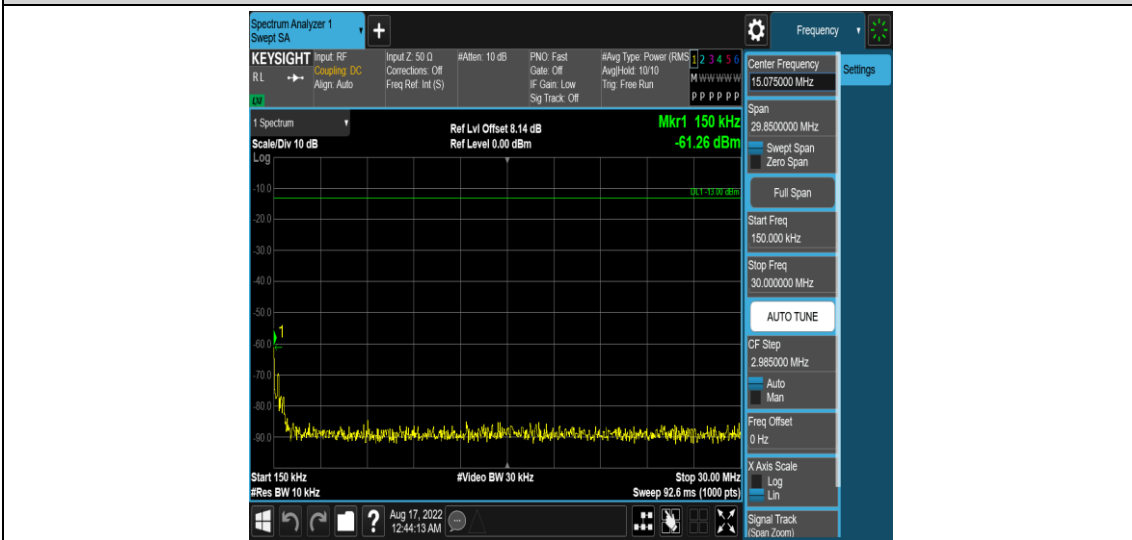

Band17-10MHz-16QAM-23800-1RB#0-Range1:0.009~0.15MHz

Band17-10MHz-16QAM-23800-1RB#0-Range2:0.15~30MHz