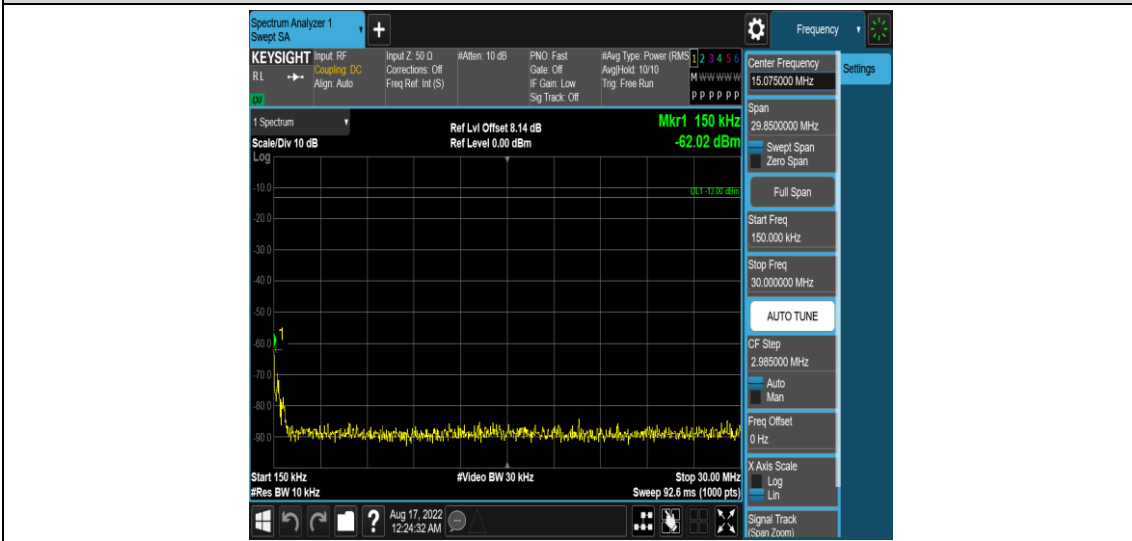

Band17-5MHz-QPSK-23790-1RB#0-Range1:0.009~0.15MHz

Band17-5MHz-QPSK-23790-1RB#0-Range2:0.15~30MHz

Band17-5MHz-QPSK-23790-1RB#0-Range3:30~1000MHz

Band17-5MHz-QPSK-23790-1RB#0-Range4:1000~10000MHz

Band17-5MHz-QPSK-23825-1RB#0-Range1:0.009~0.15MHz

Band17-5MHz-QPSK-23825-1RB#0-Range2:0.15~30MHz

Band17-5MHz-QPSK-23825-1RB#0-Range3:30~1000MHz

Band17-5MHz-QPSK-23825-1RB#0-Range4:1000~10000MHz

Band17-5MHz-16QAM-23755-1RB#0-Range1:0.009~0.15MHz

Band17-5MHz-16QAM-23755-1RB#0-Range2:0.15~30MHz

Band17-5MHz-16QAM-23755-1RB#0-Range3:30~1000MHz

Band17-5MHz-16QAM-23755-1RB#0-Range4:1000~10000MHz

Band17-5MHz-16QAM-23790-1RB#0-Range1:0.009~0.15MHz

Band17-5MHz-16QAM-23790-1RB#0-Range2:0.15~30MHz

Band17-5MHz-16QAM-23790-1RB#0-Range3:30~1000MHz