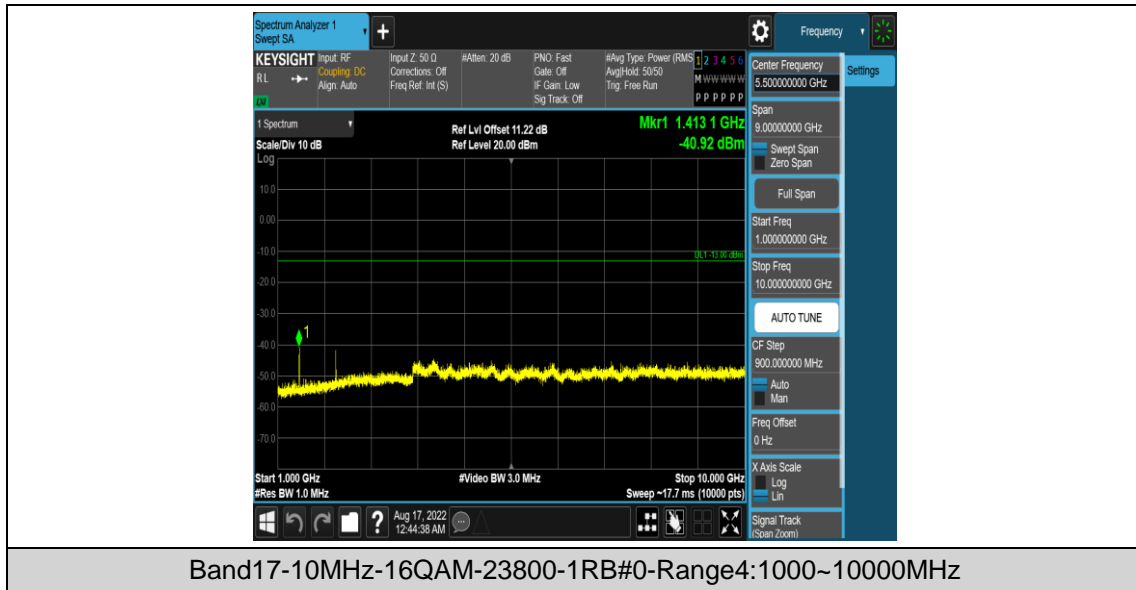

Band17-10MHz-16QAM-23800-1RB#0-Range3:30~1000MHz