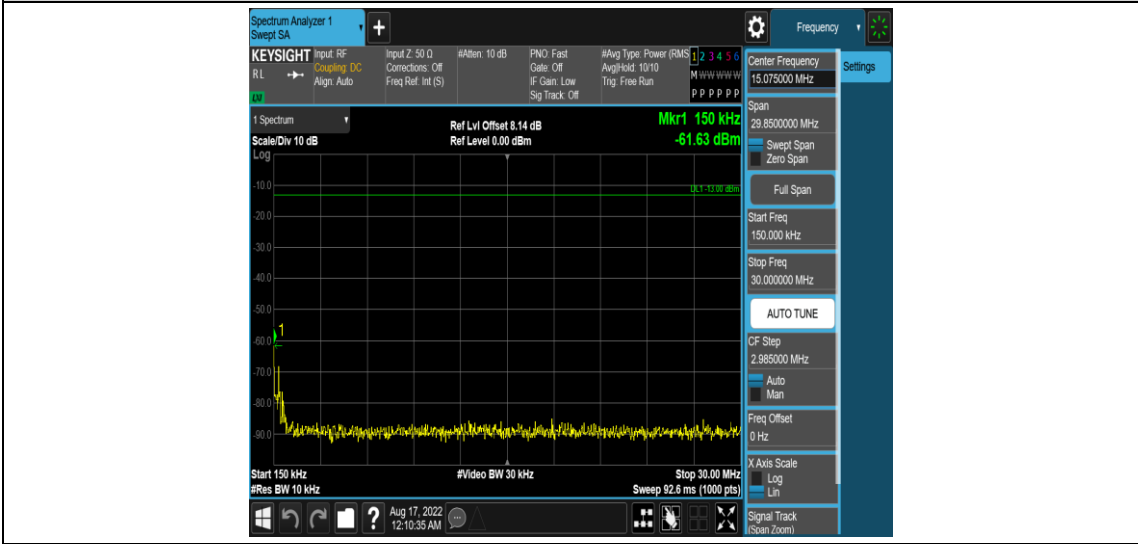

Band13-10MHz-16QAM-23230-1RB#0-Range1:0.009~0.15MHz