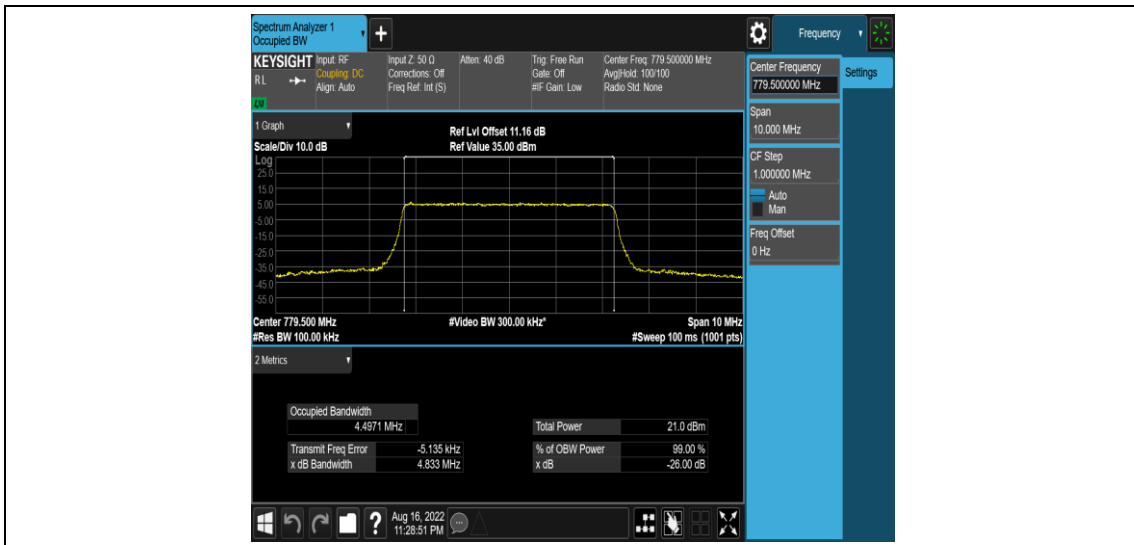

Test Graphs

Band13-5MHz-QPSK-23205-25RB#0