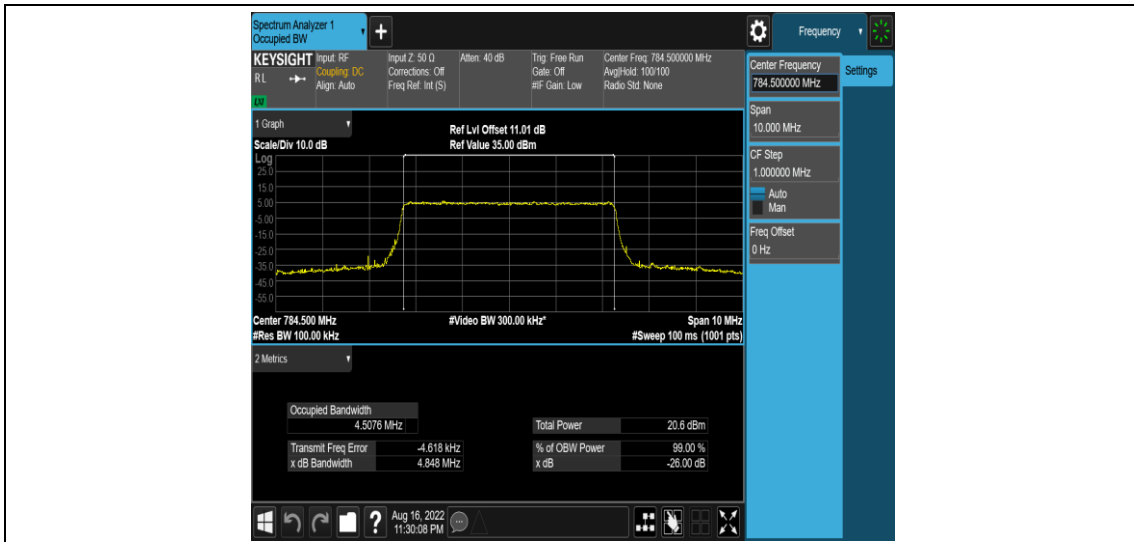

Band13-5MHz-QPSK-23255-25RB#0