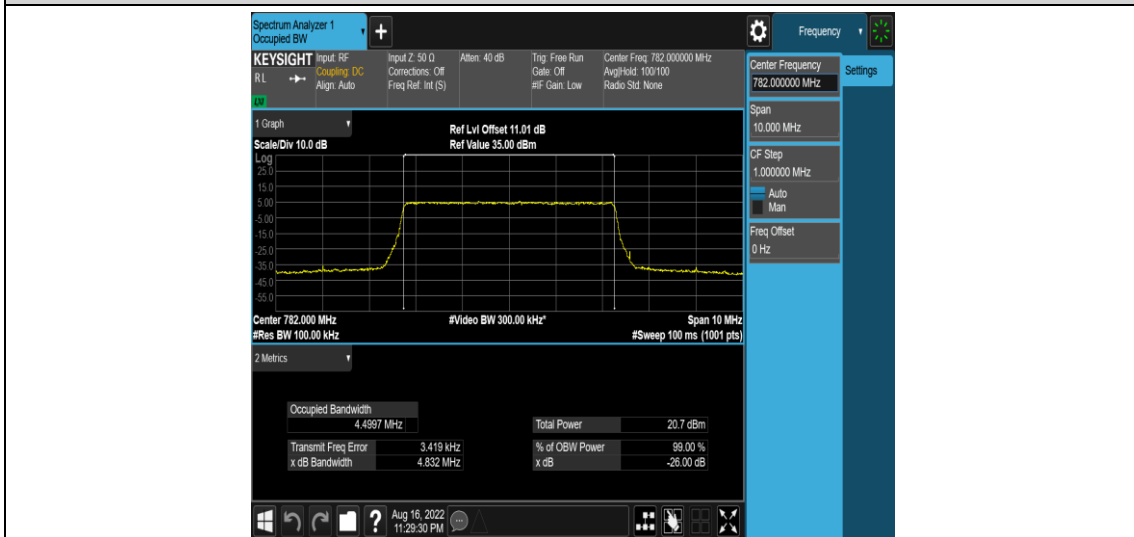

Band13-5MHz-QPSK-23230-25RB#0