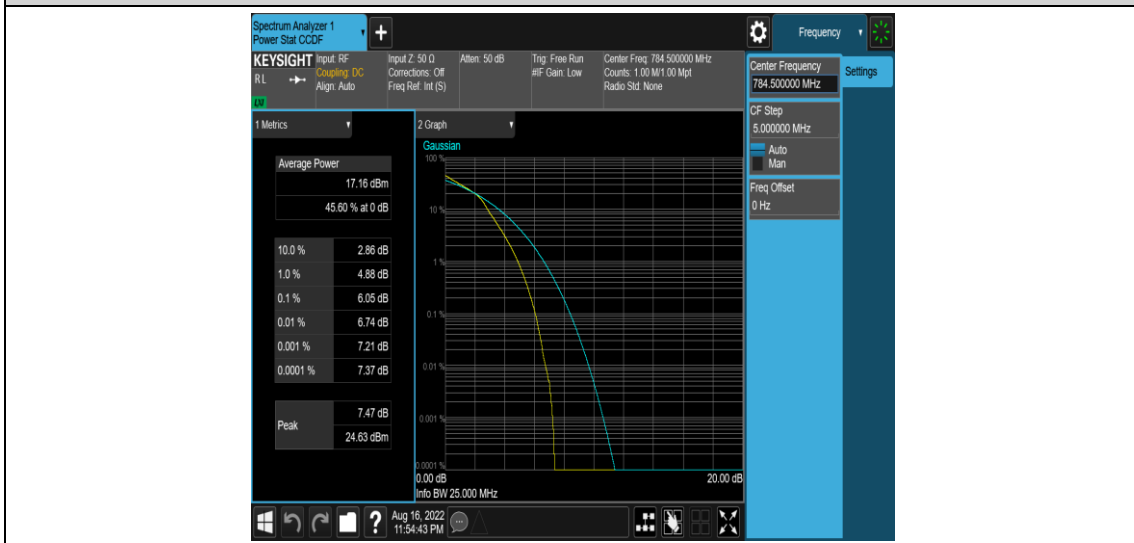

Test Graphs

Band13-5MHz-QPSK-23205-1RB#0

Band13-5MHz-QPSK-23205-25RB#0

Band13-5MHz-16QAM-23205-1RB#0

Band13-5MHz-16QAM-23205-25RB#0

Band13-5MHz-16QAM-23230-1RB#0

Band13-5MHz-16QAM-23230-25RB#0

Band13-5MHz-16QAM-23255-1RB#0

Band13-5MHz-16QAM-23255-25RB#0

Band13-10MHz-QPSK-23230-1RB#0

Band13-10MHz-QPSK-23230-50RB#0

Band13-10MHz-16QAM-23230-1RB#0

Appendix C: 26dB Bandwidth and Occupied Bandwidth

Test Result

Band	Bandwidth	Modulation	Channel	RB Configuration	Occupied Bandwidth (MHz)	26dB Bandwidth (MHz)	Verdict
Band13	5MHz	QPSK	23205	25RB#0	4.4971	4.833	PASS
Band13	5MHz	QPSK	23230	25RB#0	4.4997	4.832	PASS
Band13	5MHz	QPSK	23255	25RB#0	4.5076	4.848	PASS
Band13	5MHz	16QAM	23205	25RB#0	4.5039	4.821	PASS
Band13	5MHz	16QAM	23230	25RB#0	4.4946	4.857	PASS
Band13	5MHz	16QAM	23255	25RB#0	4.5020	4.878	PASS
Band13	10MHz	QPSK	23230	50RB#0	8.9686	9.526	PASS
Band13	10MHz	16QAM	23230	50RB#0	8.9560	9.493	PASS