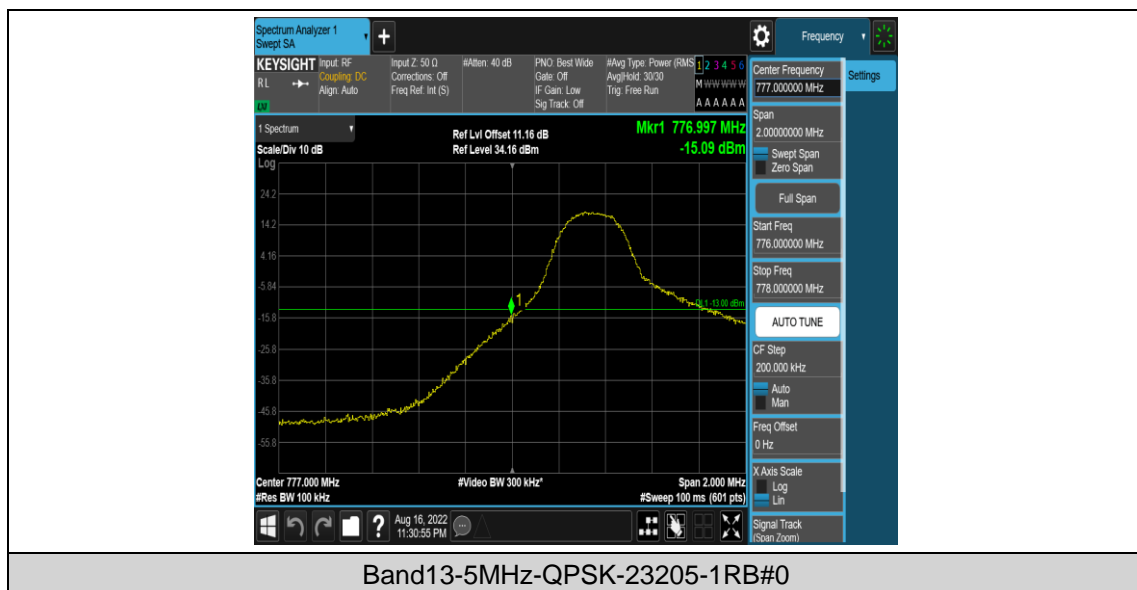

Appendix D: Band Edge

Test Result

Band	Bandwidth	Modulation	Channel	RB Configuration	Result(dBm)	Verdict
Band13	5MHz	QPSK	23205	1RB#0	-15.09	PASS
Band13	5MHz	QPSK	23205	1RB#24	-45.70	PASS
Band13	5MHz	QPSK	23205	25RB#0	-25.16	PASS
Band13	5MHz	QPSK	23255	1RB#0	-42.23	PASS
Band13	5MHz	QPSK	23255	1RB#24	-14.05	PASS
Band13	5MHz	QPSK	23255	25RB#0	-27.16	PASS
Band13	5MHz	16QAM	23205	1RB#0	-14.77	PASS
Band13	5MHz	16QAM	23205	1RB#24	-46.39	PASS
Band13	5MHz	16QAM	23205	25RB#0	-27.07	PASS
Band13	5MHz	16QAM	23255	1RB#0	-41.30	PASS
Band13	5MHz	16QAM	23255	1RB#24	-14.76	PASS
Band13	5MHz	16QAM	23255	25RB#0	-28.90	PASS

Test Graphs