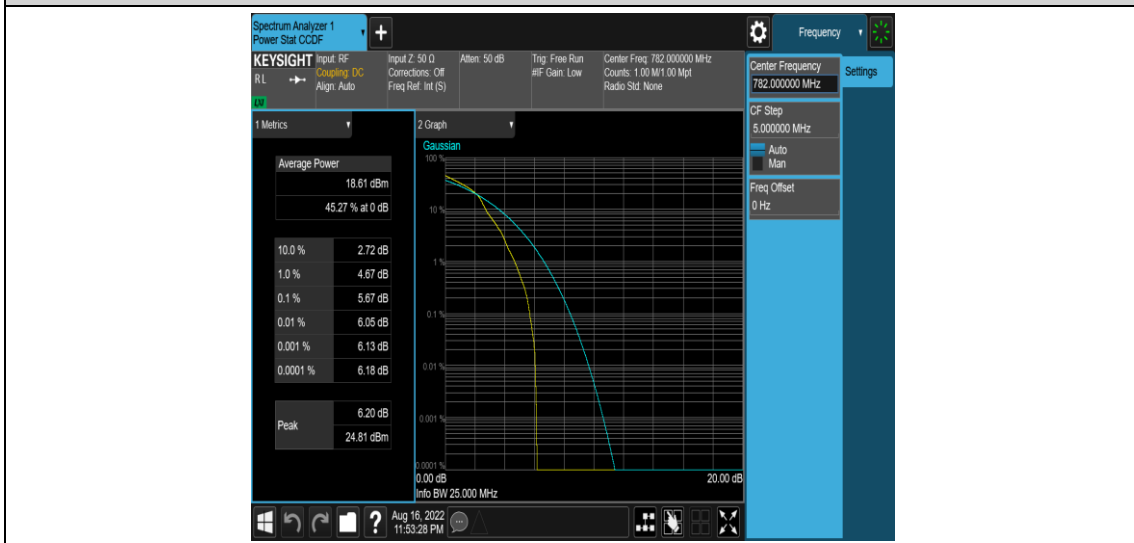

Test Graphs

Band13-5MHz-QPSK-23205-1RB#0

Band13-5MHz-QPSK-23205-25RB#0

Band13-5MHz-16QAM-23205-1RB#0

Band13-5MHz-16QAM-23205-25RB#0

Band13-5MHz-16QAM-23230-1RB#0

Band13-5MHz-16QAM-23230-25RB#0

Band13-5MHz-16QAM-23255-1RB#0

Band13-5MHz-16QAM-23255-25RB#0

Band13-10MHz-QPSK-23230-1RB#0

Band13-10MHz-QPSK-23230-50RB#0

Band13-10MHz-16QAM-23230-1RB#0

Appendix C: 26dB Bandwidth and Occupied Bandwidth

Test Result

Band	Bandwidth	Modulation	Channel	RB Configuration	Occupied Bandwidth (MHz)	26dB Bandwidth (MHz)	Verdict
Band13	5MHz	QPSK	23205	25RB#0	4.4971	4.833	PASS
Band13	5MHz	QPSK	23230	25RB#0	4.4997	4.832	PASS
Band13	5MHz	QPSK	23255	25RB#0	4.5076	4.848	PASS
Band13	5MHz	16QAM	23205	25RB#0	4.5039	4.821	PASS
Band13	5MHz	16QAM	23230	25RB#0	4.4946	4.857	PASS
Band13	5MHz	16QAM	23255	25RB#0	4.5020	4.878	PASS
Band13	10MHz	QPSK	23230	50RB#0	8.9686	9.526	PASS
Band13	10MHz	16QAM	23230	50RB#0	8.9560	9.493	PASS