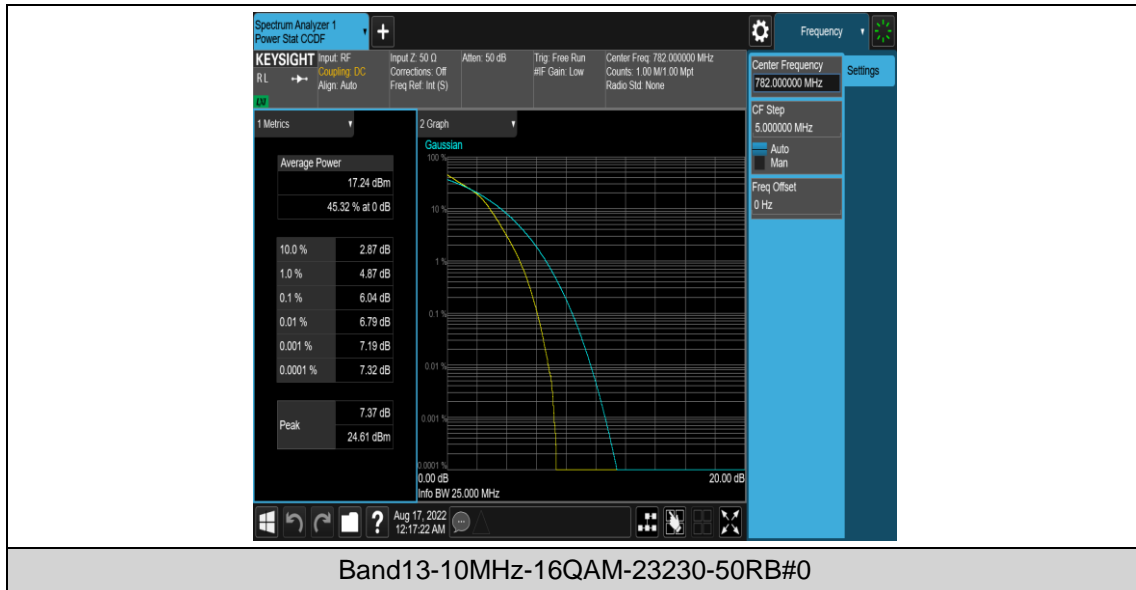

Band13-5MHz-16QAM-23255-25RB#0

Band13-10MHz-QPSK-23230-1RB#0

Band13-10MHz-QPSK-23230-50RB#0

Band13-10MHz-16QAM-23230-1RB#0

Appendix C: 26dB Bandwidth and Occupied Bandwidth

Test Result

Band	Bandwidth	Modulation	Channel	RB Configuration	Occupied Bandwidth (MHz)	26dB Bandwidth (MHz)	Verdict
Band13	5MHz	QPSK	23205	25RB#0	4.4971	4.833	PASS
Band13	5MHz	QPSK	23230	25RB#0	4.4997	4.832	PASS
Band13	5MHz	QPSK	23255	25RB#0	4.5076	4.848	PASS
Band13	5MHz	16QAM	23205	25RB#0	4.5039	4.821	PASS
Band13	5MHz	16QAM	23230	25RB#0	4.4946	4.857	PASS
Band13	5MHz	16QAM	23255	25RB#0	4.5020	4.878	PASS
Band13	10MHz	QPSK	23230	50RB#0	8.9686	9.526	PASS
Band13	10MHz	16QAM	23230	50RB#0	8.9560	9.493	PASS