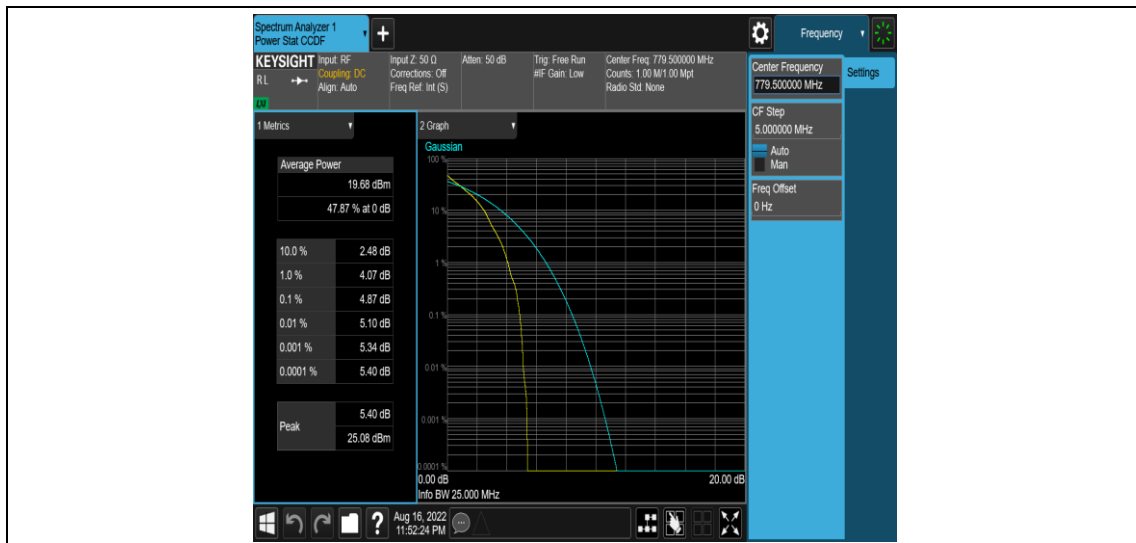

Test Graphs

Band13-5MHz-QPSK-23205-1RB#0