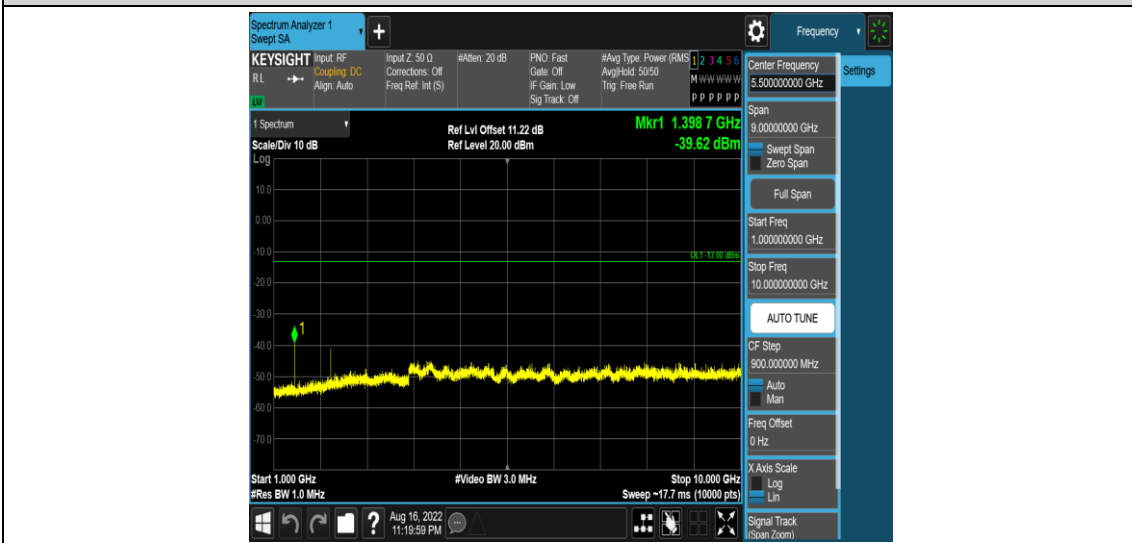

Band12-10MHz-16QAM-23060-1RB#0-Range4:1000~10000MHz