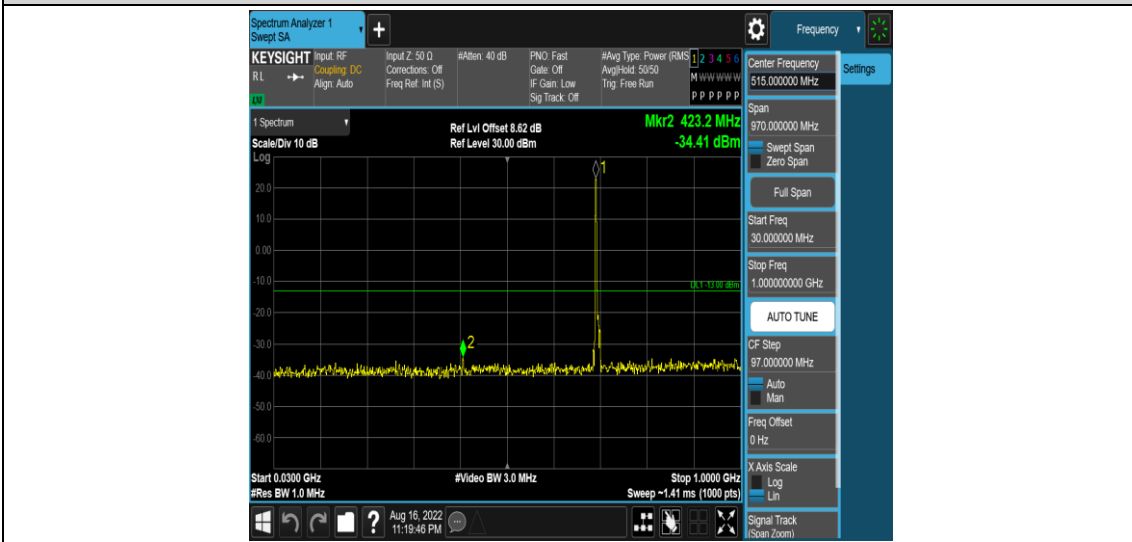

Band12-10MHz-16QAM-23060-1RB#0-Range3:30~1000MHz