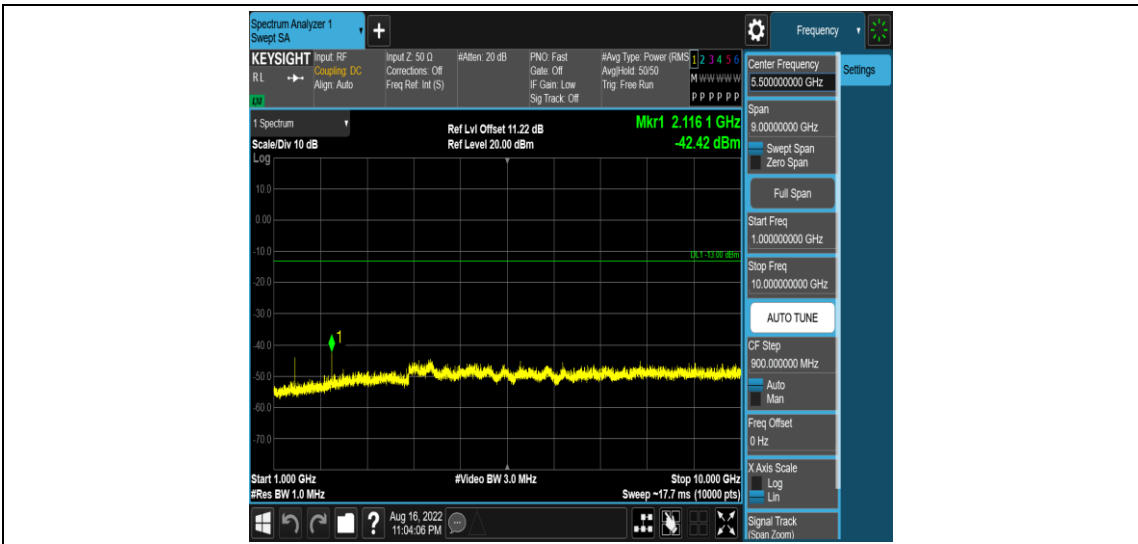

Band12-5MHz-16QAM-23095-1RB#0-Range4:1000~10000MHz