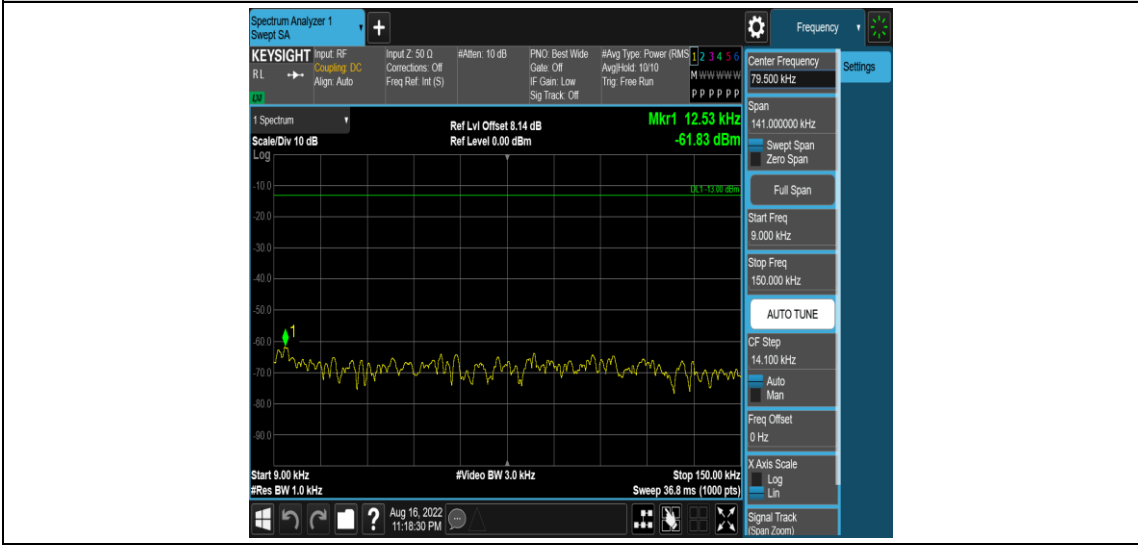

Band12-10MHz-QPSK-23060-1RB#0-Range1:0.009~0.15MHz