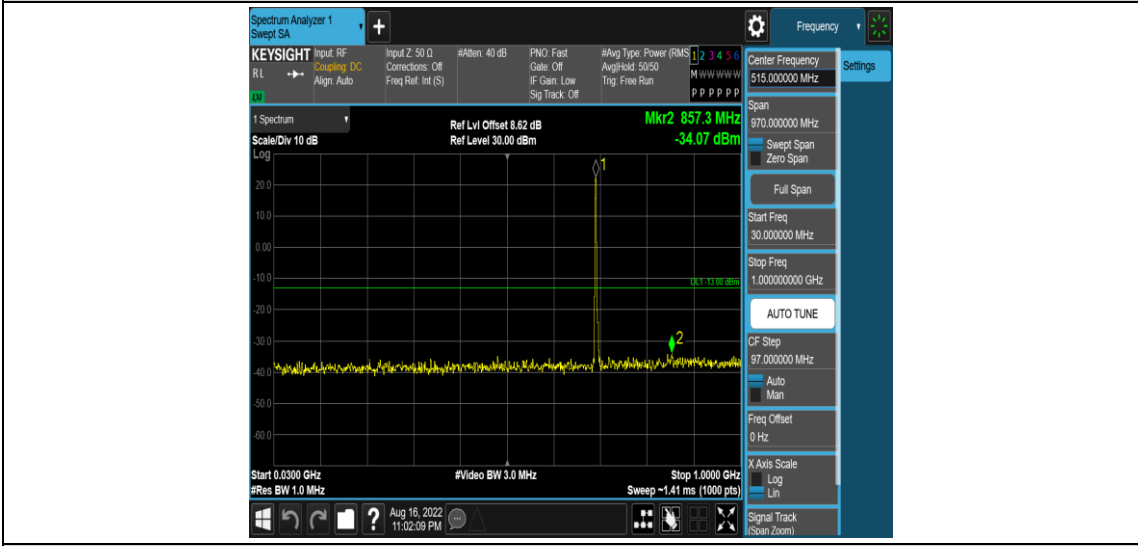

Band12-5MHz-16QAM-23035-1RB#0-Range3:30~1000MHz