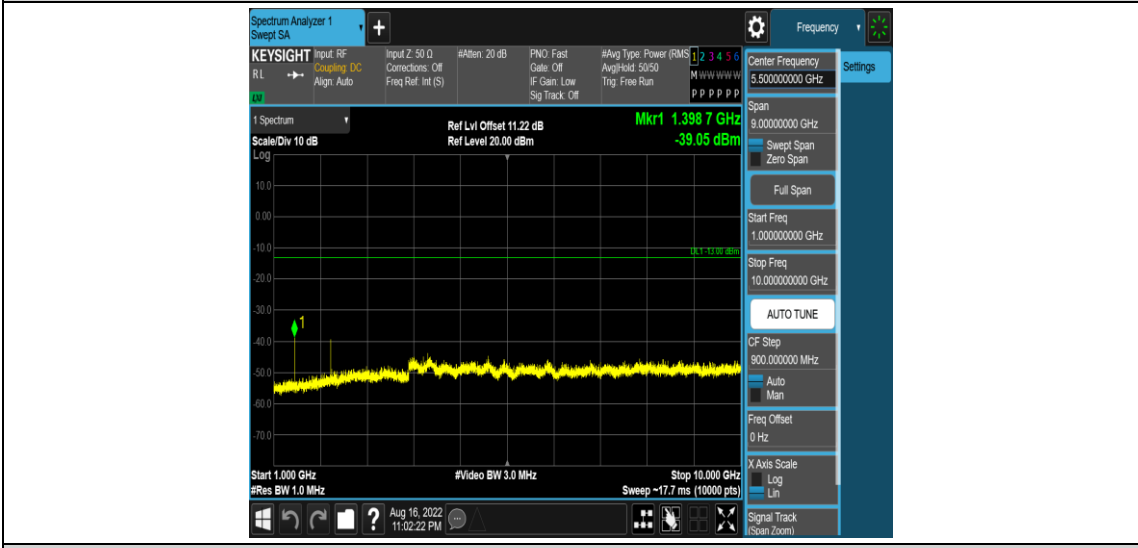

Band12-5MHz-16QAM-23035-1RB#0-Range4:1000~10000MHz