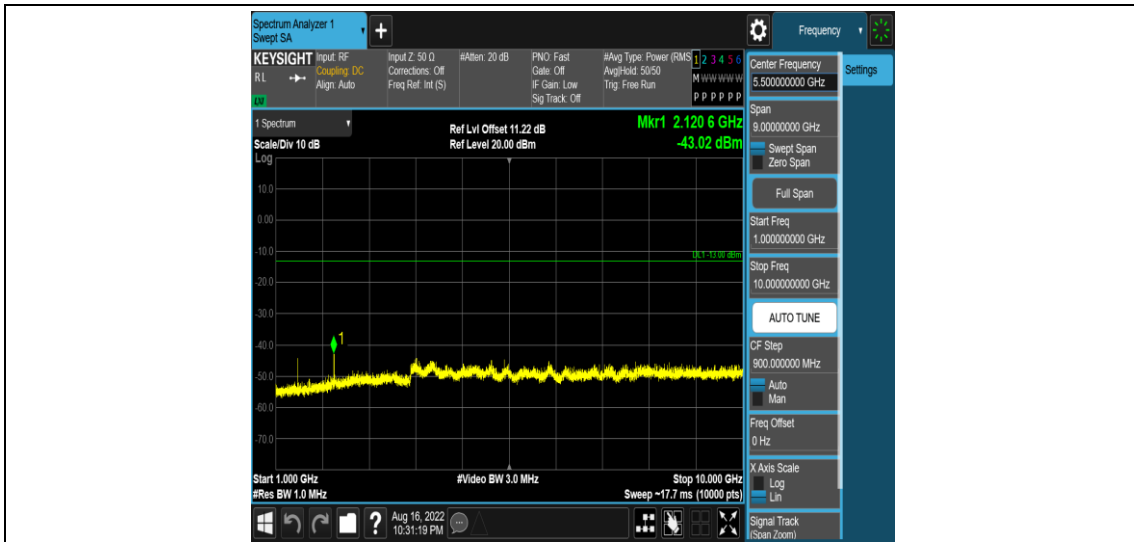

Band12-1.4MHz-16QAM-23095-1RB#0-Range3:30~1000MHz

Band12-1.4MHz-16QAM-23095-1RB#0-Range4:1000~10000MHz