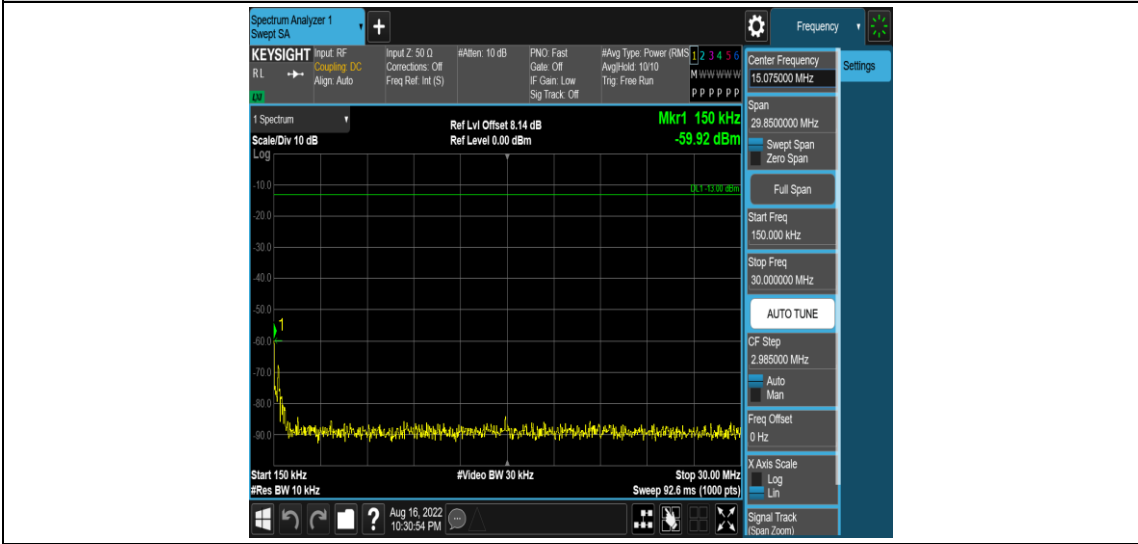

Band12-1.4MHz-16QAM-23095-1RB#0-Range1:0.009~0.15MHz

Band12-1.4MHz-16QAM-23095-1RB#0-Range2:0.15~30MHz