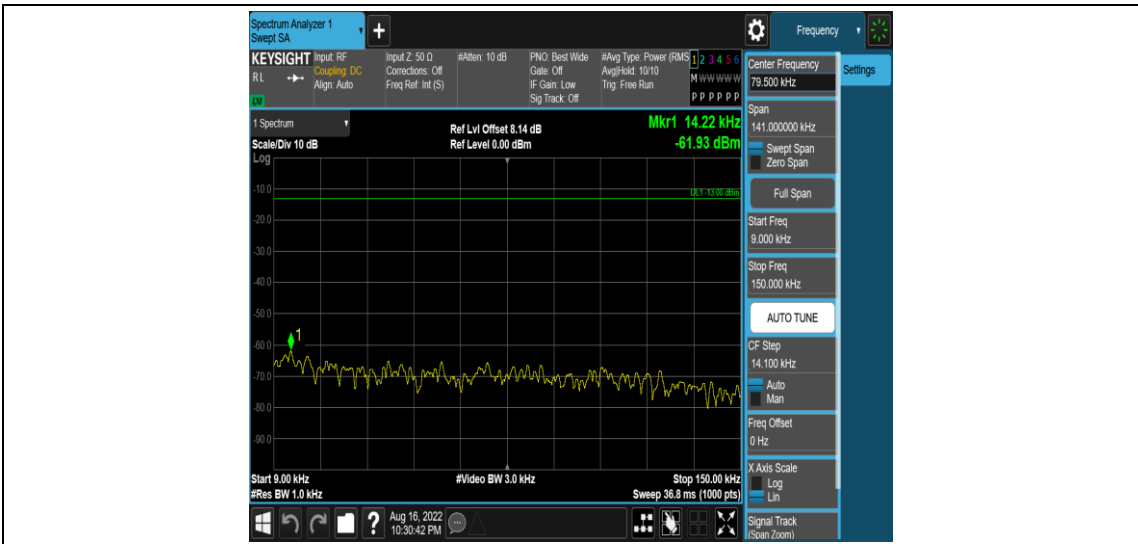

Band12-1.4MHz-16QAM-23017-1RB#0-Range4:1000~10000MHz

Band12-1.4MHz-16QAM-23095-1RB#0-Range1:0.009~0.15MHz