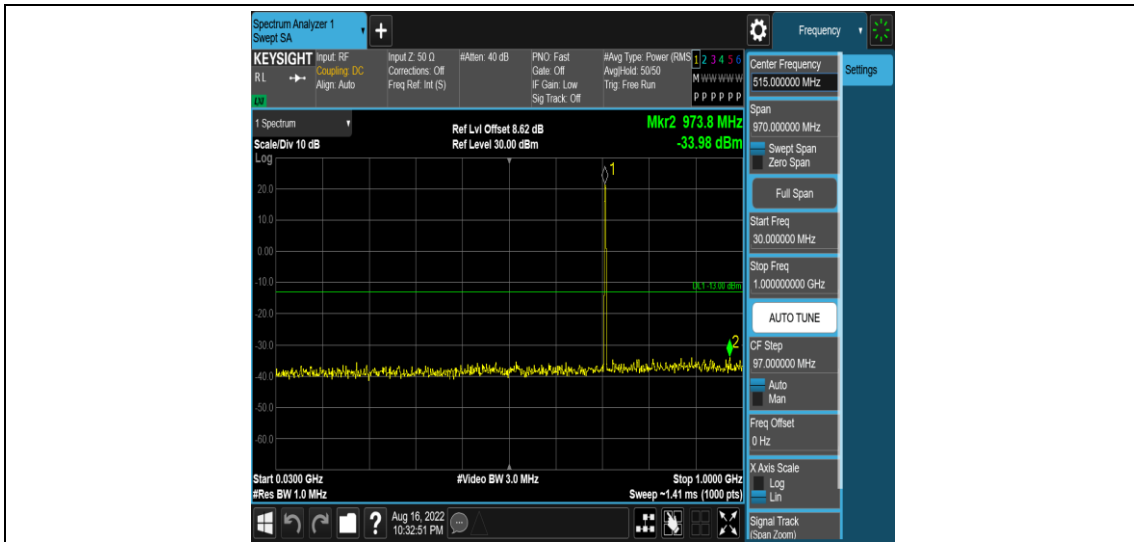

Band12-1.4MHz-16QAM-23095-1RB#0-Range3:30~1000MHz

Band12-1.4MHz-16QAM-23095-1RB#0-Range4:1000~10000MHz

Band12-1.4MHz-16QAM-23173-1RB#0-Range1:0.009~0.15MHz

Band12-1.4MHz-16QAM-23173-1RB#0-Range2:0.15~30MHz