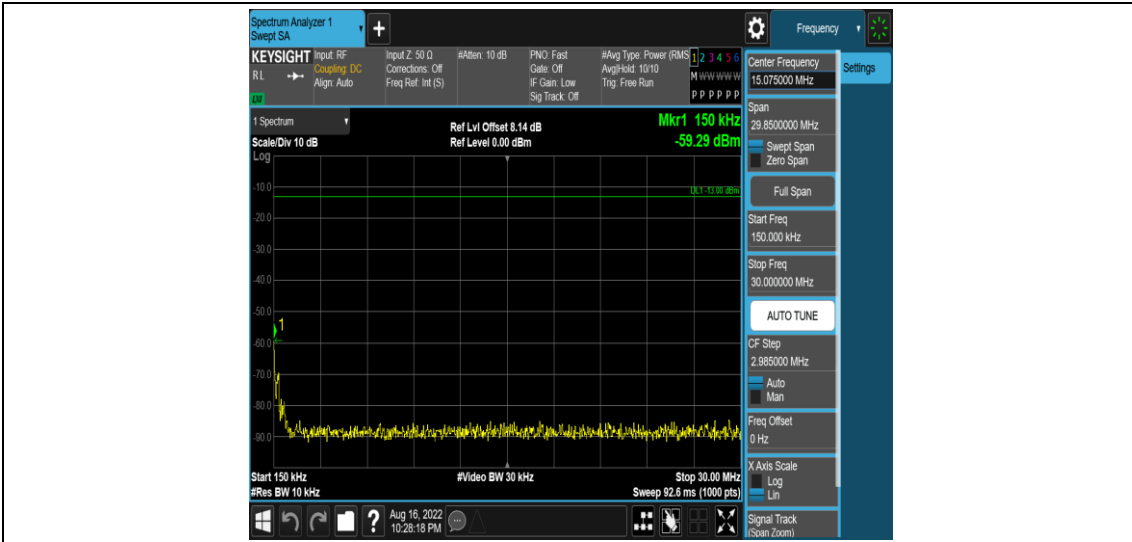

Band12-1.4MHz-QPSK-23017-1RB#0-Range2:0.15~30MHz