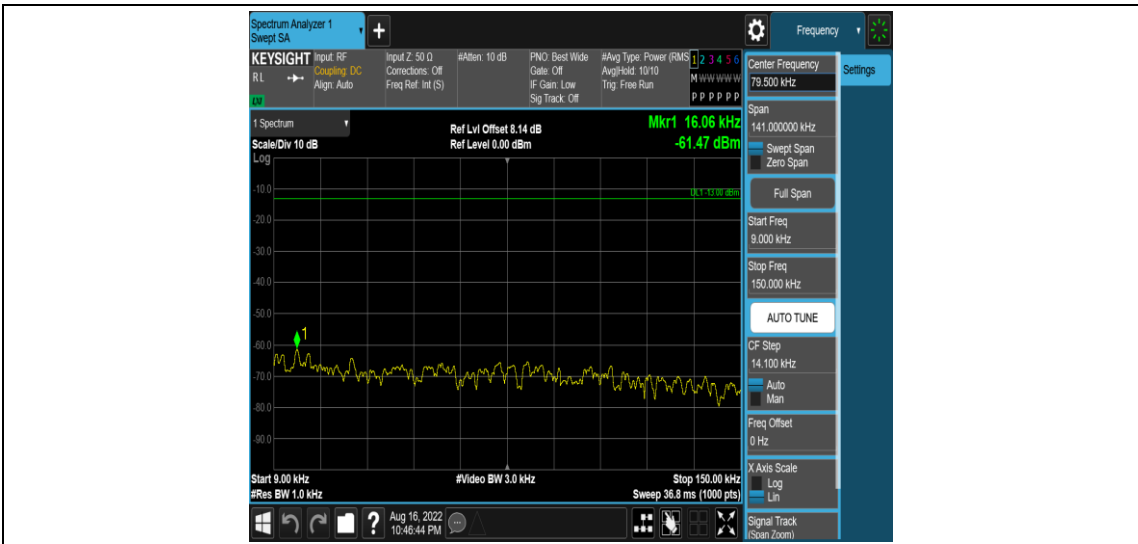

Band12-3MHz-16QAM-23025-1RB#0-Range4:1000~10000MHz

Band12-3MHz-16QAM-23095-1RB#0-Range1:0.009~0.15MHz