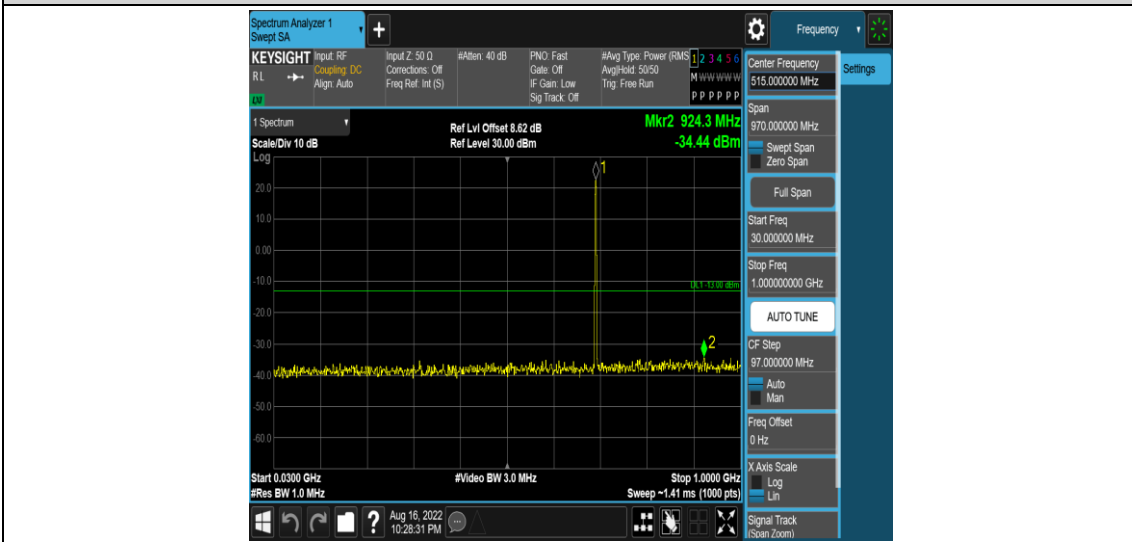

Band12-1.4MHz-QPSK-23017-1RB#0-Range2:0.15~30MHz

Band12-1.4MHz-QPSK-23017-1RB#0-Range3:30~1000MHz