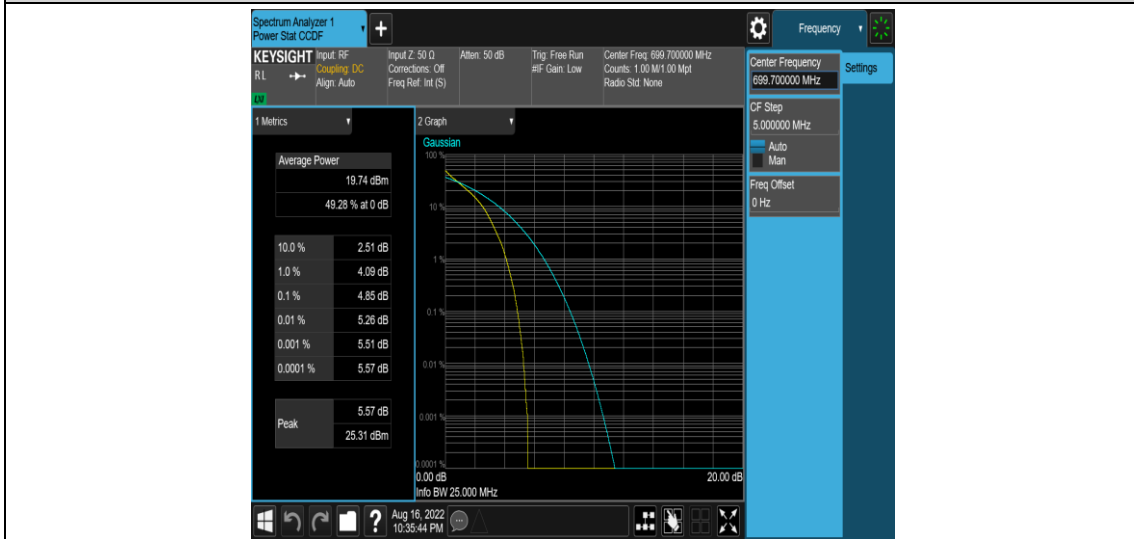

Band12-1.4MHz-QPSK-23017-6RB#0