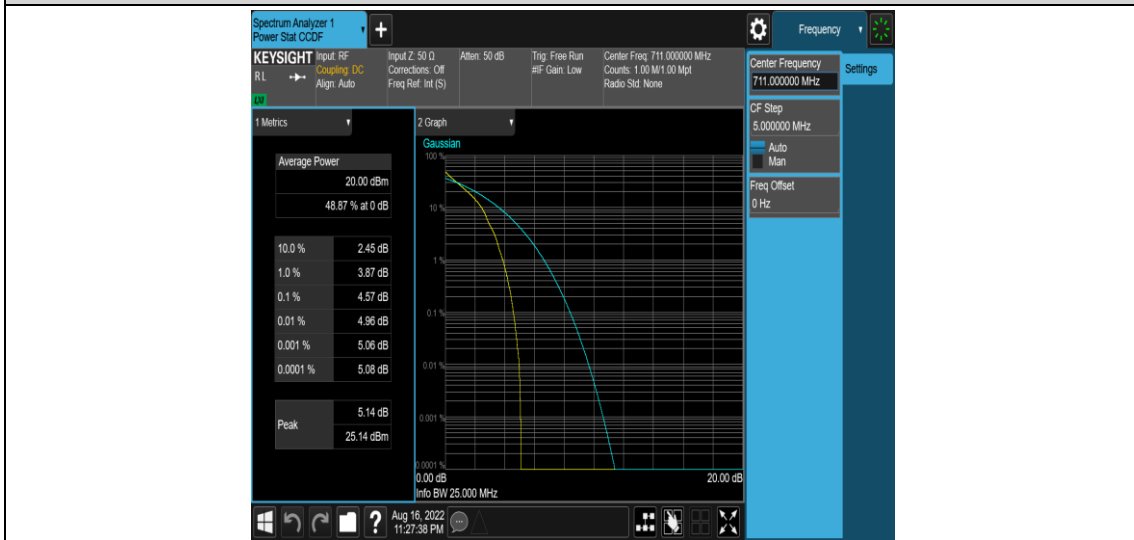

Band12-10MHz-QPSK-23130-1RB#0