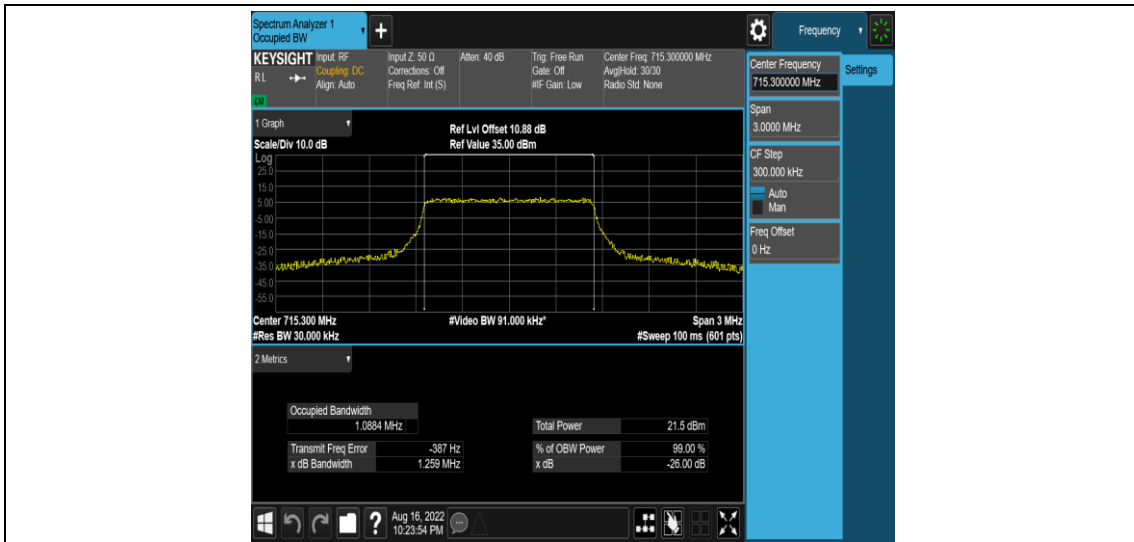

Band12-1.4MHz-QPSK-23173-6RB#0