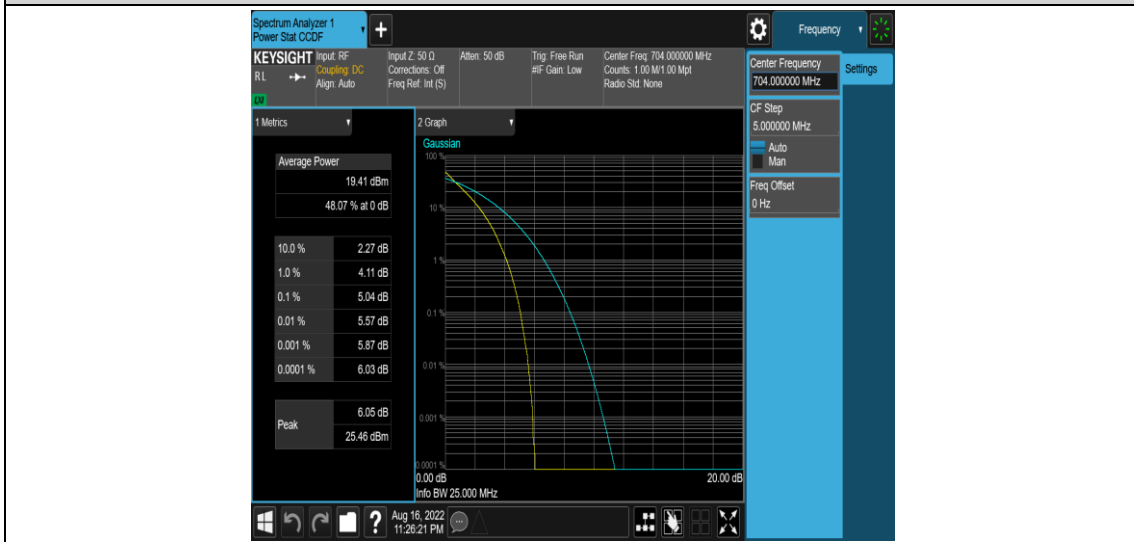

Band12-5MHz-16QAM-23035-25RB#0

Band12-5MHz-16QAM-23095-1RB#0

Band12-5MHz-16QAM-23095-25RB#0

Band12-5MHz-16QAM-23155-1RB#0

Band12-5MHz-16QAM-23155-25RB#0

Band12-10MHz-QPSK-23060-1RB#0

Band12-10MHz-QPSK-23060-50RB#0