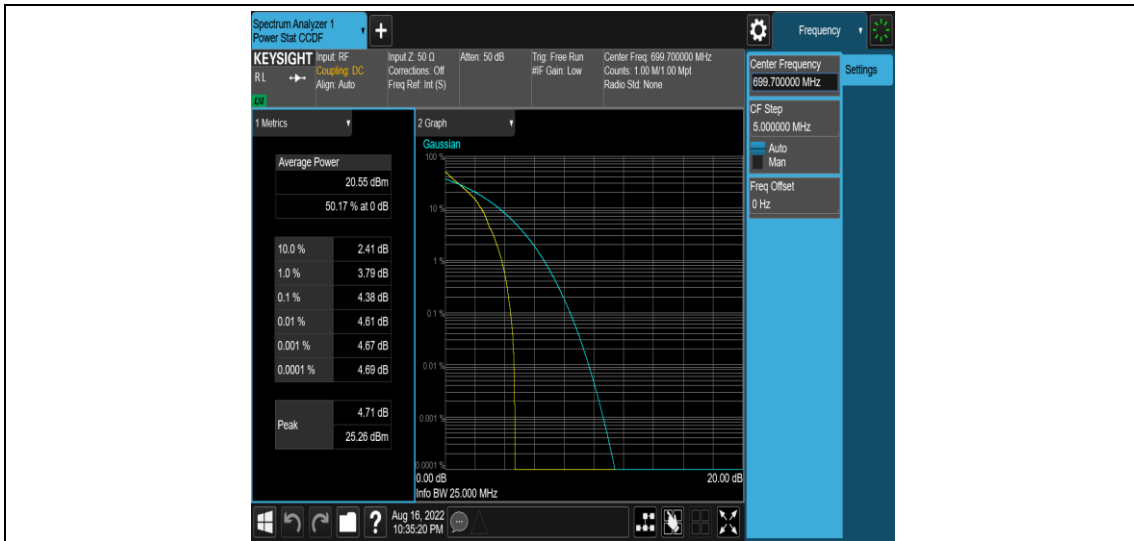

Test Graphs

Band12-1.4MHz-QPSK-23017-1RB#0