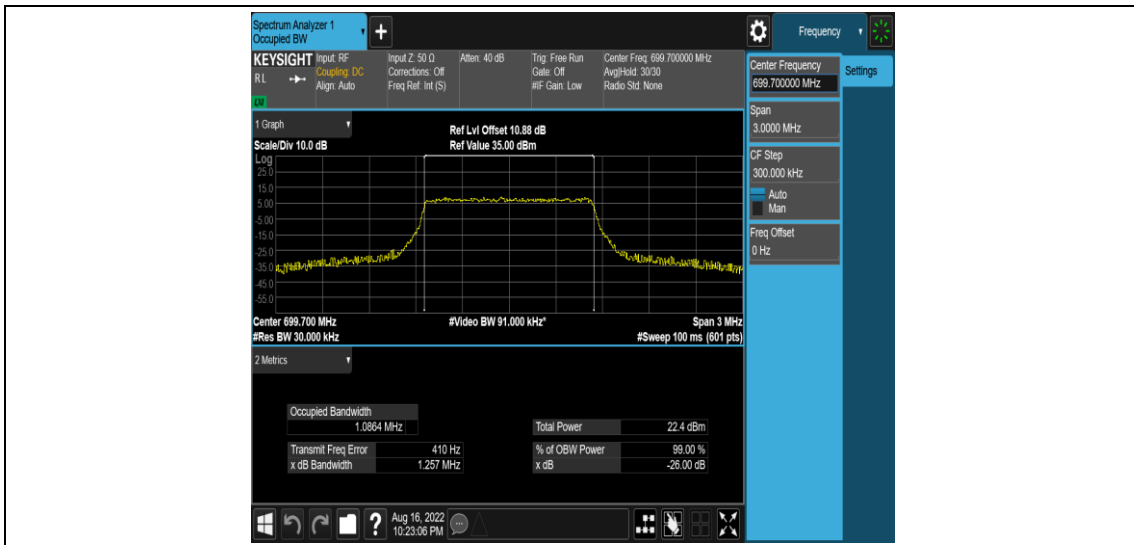

Test Graphs

Band12-1.4MHz-QPSK-23017-6RB#0