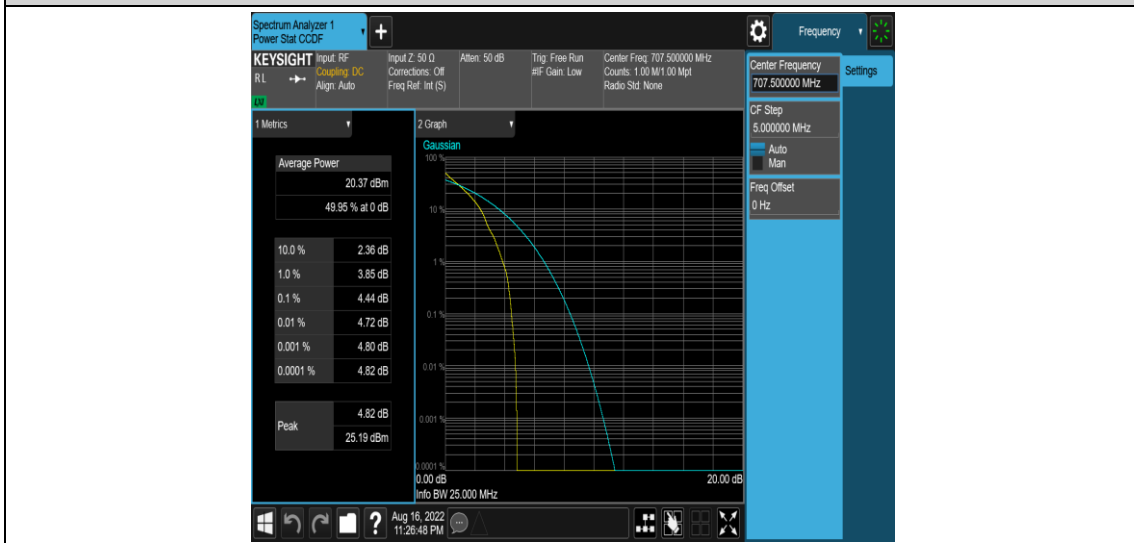

Band12-5MHz-16QAM-23035-25RB#0

Band12-5MHz-16QAM-23095-1RB#0

Band12-5MHz-16QAM-23095-25RB#0

Band12-5MHz-16QAM-23155-1RB#0

Band12-5MHz-16QAM-23155-25RB#0

Band12-10MHz-QPSK-23060-1RB#0

Band12-10MHz-QPSK-23060-50RB#0