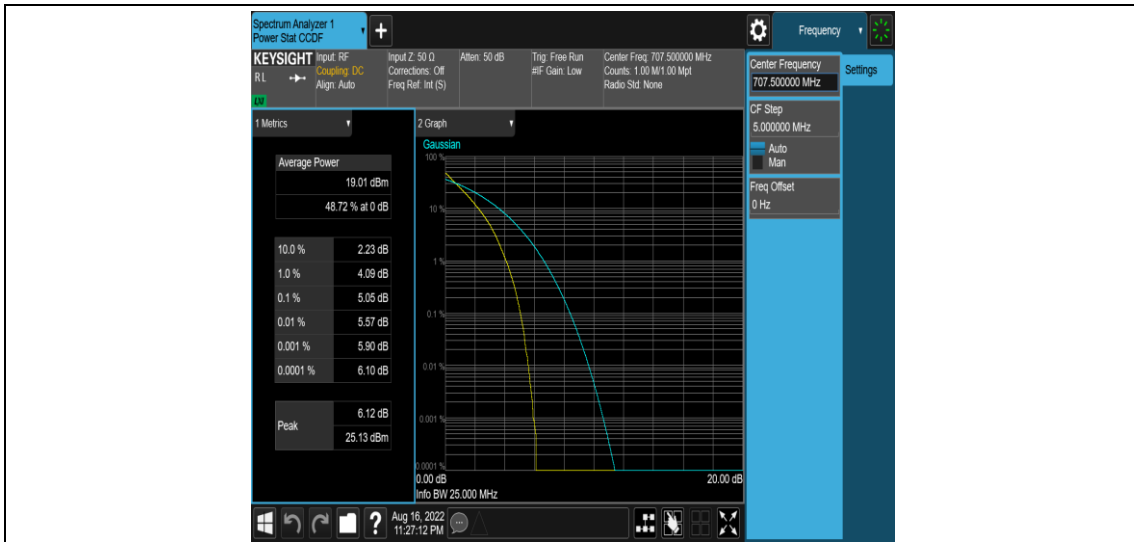

Band12-10MHz-QPSK-23095-50RB#0