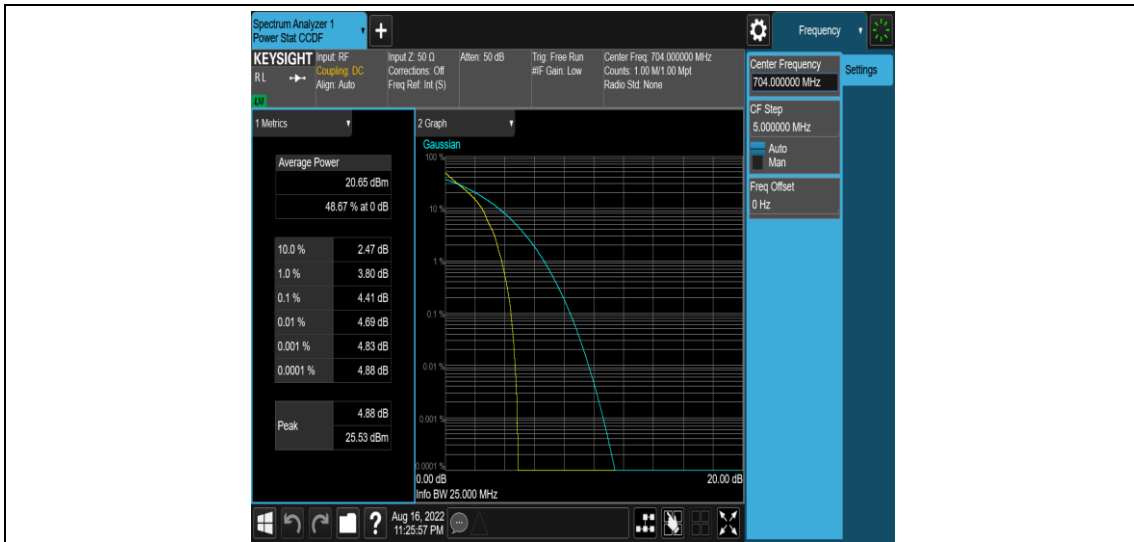

Band12-5MHz-16QAM-23035-25RB#0

Band12-5MHz-16QAM-23095-1RB#0

Band12-5MHz-16QAM-23095-25RB#0

Band12-5MHz-16QAM-23155-1RB#0

Band12-5MHz-16QAM-23155-25RB#0

Band12-10MHz-QPSK-23060-1RB#0

Band12-10MHz-QPSK-23060-50RB#0