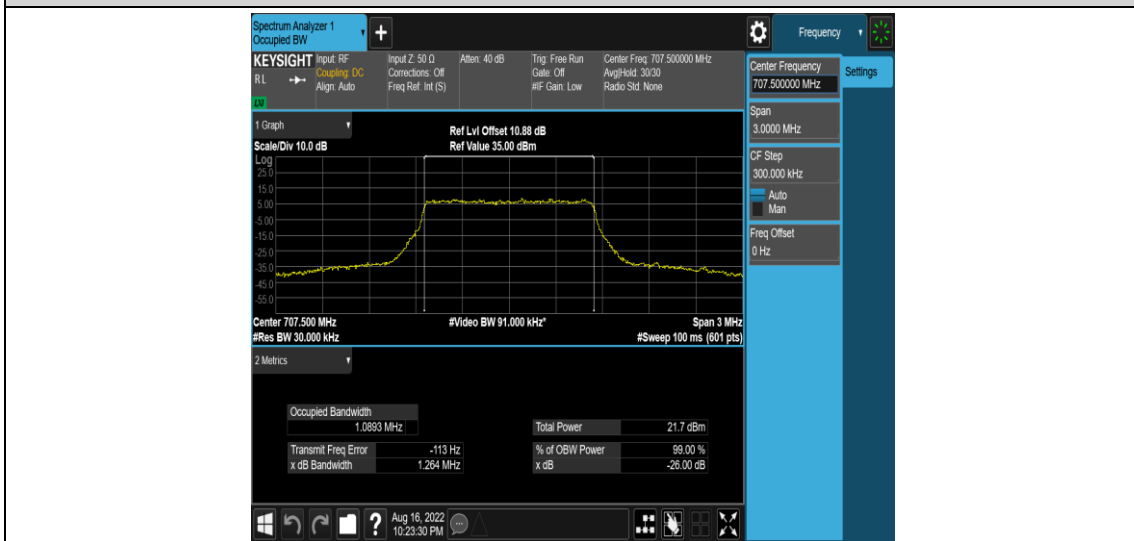

Band12-1.4MHz-QPSK-23095-6RB#0