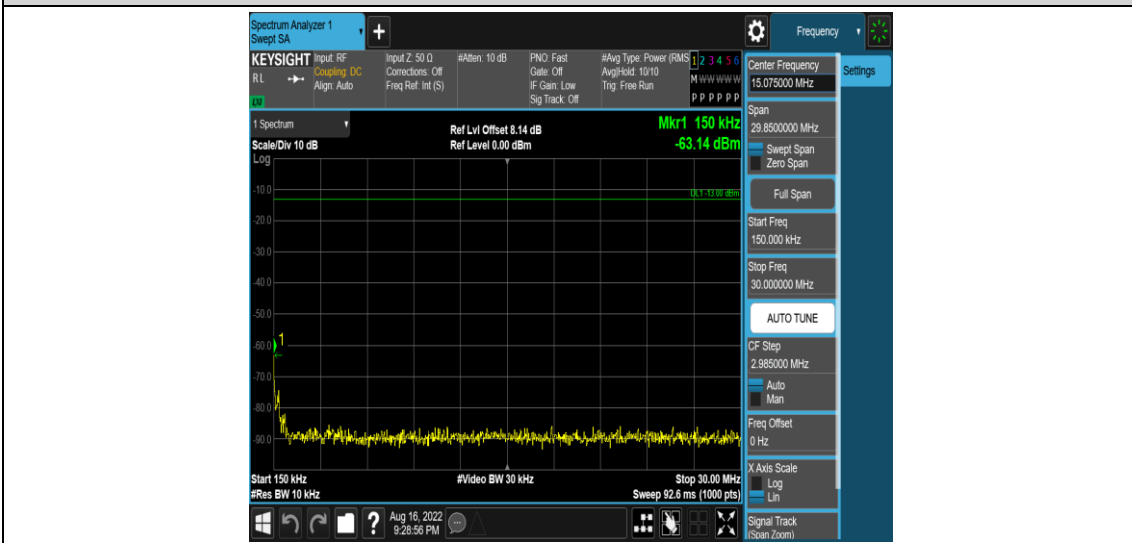

Band5-1.4MHz-16QAM-20407-1RB#0-Range3:30~1000MHz

Band5-1.4MHz-16QAM-20407-1RB#0-Range4:1000~10000MHz

Band5-1.4MHz-16QAM-20525-1RB#0-Range1:0.009~0.15MHz

Band5-1.4MHz-16QAM-20525-1RB#0-Range2:0.15~30MHz

Band5-1.4MHz-16QAM-20525-1RB#0-Range3:30~1000MHz

Band5-1.4MHz-16QAM-20525-1RB#0-Range4:1000~10000MHz

Band5-1.4MHz-16QAM-20643-1RB#0-Range1:0.009~0.15MHz

Band5-1.4MHz-16QAM-20643-1RB#0-Range2:0.15~30MHz

Band5-1.4MHz-16QAM-20643-1RB#0-Range3:30~1000MHz

Band5-1.4MHz-16QAM-20643-1RB#0-Range4:1000~10000MHz