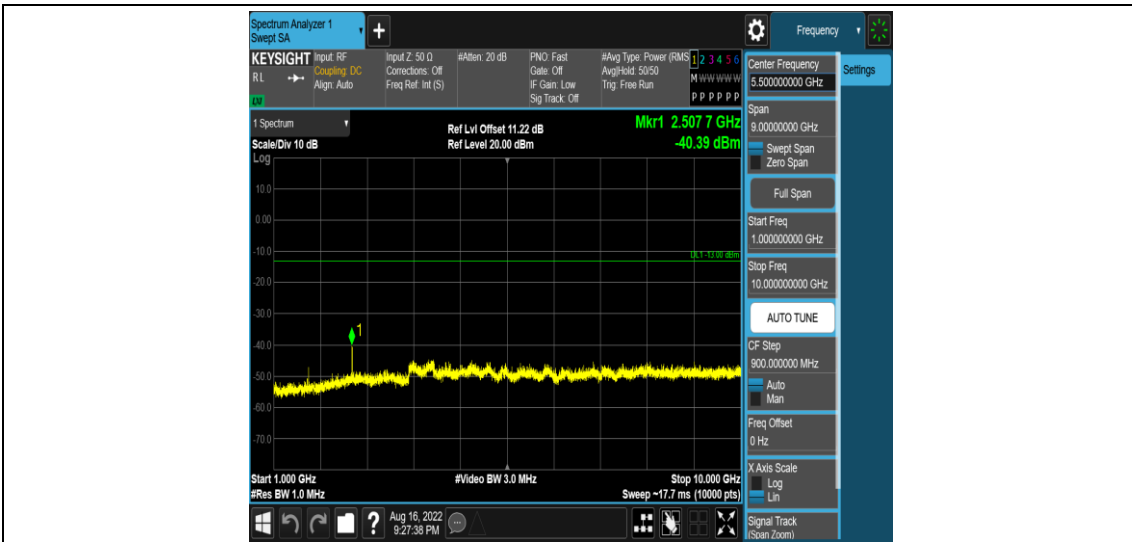

Band5-1.4MHz-16QAM-20407-1RB#0-Range3:30~1000MHz

Band5-1.4MHz-16QAM-20407-1RB#0-Range4:1000~10000MHz

Band5-1.4MHz-16QAM-20525-1RB#0-Range1:0.009~0.15MHz

Band5-1.4MHz-16QAM-20525-1RB#0-Range2:0.15~30MHz

Band5-1.4MHz-16QAM-20525-1RB#0-Range3:30~1000MHz