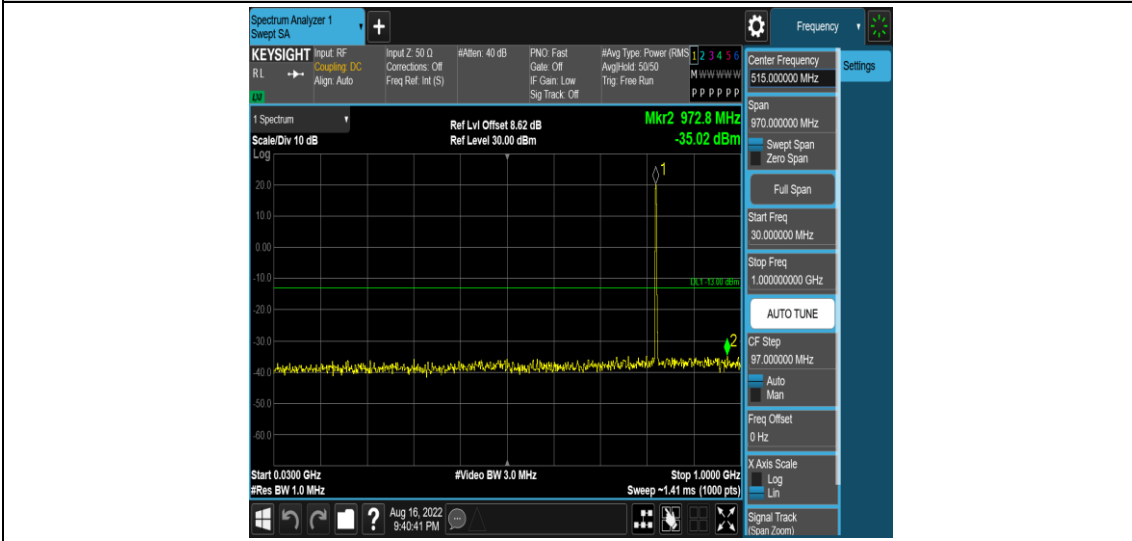

Band5-3MHz-QPSK-20415-1RB#0-Range3:30~1000MHz