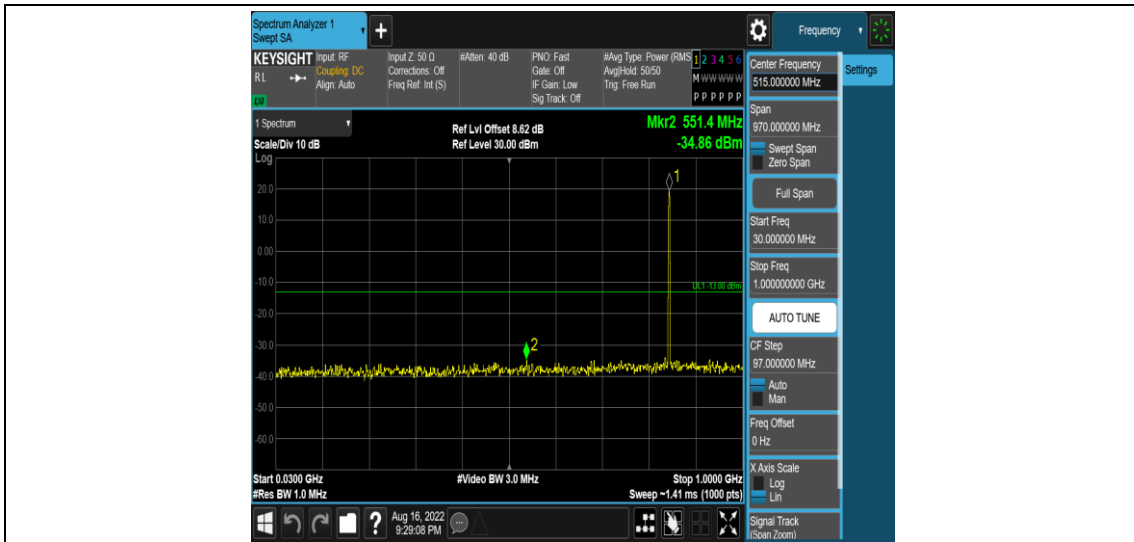

Band5-1.4MHz-16QAM-20407-1RB#0-Range3:30~1000MHz

Band5-1.4MHz-16QAM-20407-1RB#0-Range4:1000~10000MHz

Band5-1.4MHz-16QAM-20525-1RB#0-Range1:0.009~0.15MHz

Band5-1.4MHz-16QAM-20525-1RB#0-Range2:0.15~30MHz

Band5-1.4MHz-16QAM-20525-1RB#0-Range3:30~1000MHz

Band5-1.4MHz-16QAM-20525-1RB#0-Range4:1000~10000MHz

Band5-1.4MHz-16QAM-20643-1RB#0-Range1:0.009~0.15MHz

Band5-1.4MHz-16QAM-20643-1RB#0-Range2:0.15~30MHz

Band5-1.4MHz-16QAM-20643-1RB#0-Range3:30~1000MHz

Band5-1.4MHz-16QAM-20643-1RB#0-Range4:1000~10000MHz