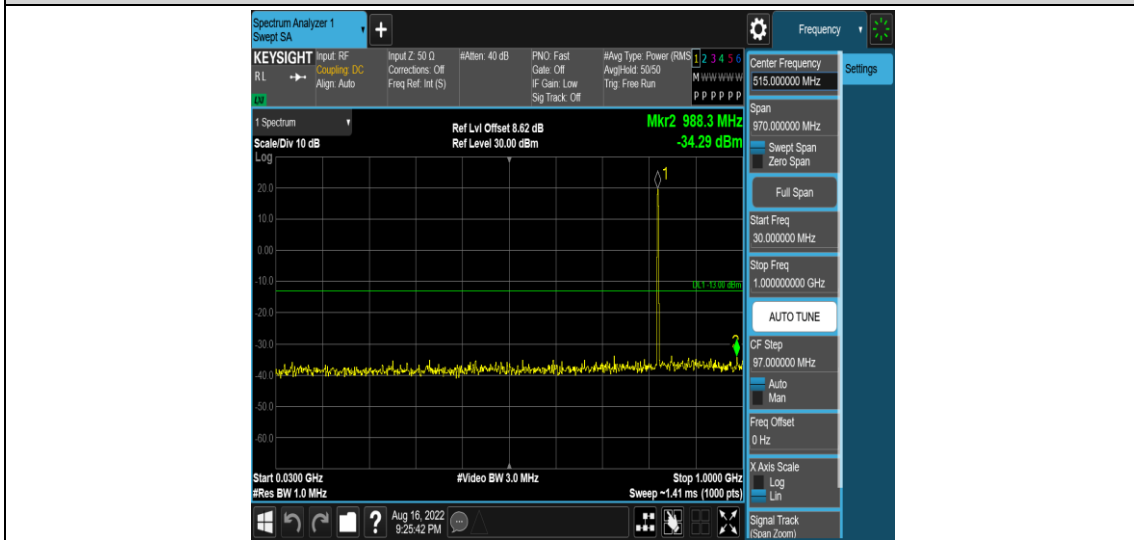

Band5-1.4MHz-QPSK-20643-1RB#0-Range2:0.15~30MHz

Band5-1.4MHz-QPSK-20643-1RB#0-Range3:30~1000MHz

Band5-1.4MHz-QPSK-20643-1RB#0-Range4:1000~10000MHz

Band5-1.4MHz-16QAM-20407-1RB#0-Range1:0.009~0.15MHz

Band5-1.4MHz-16QAM-20407-1RB#0-Range2:0.15~30MHz