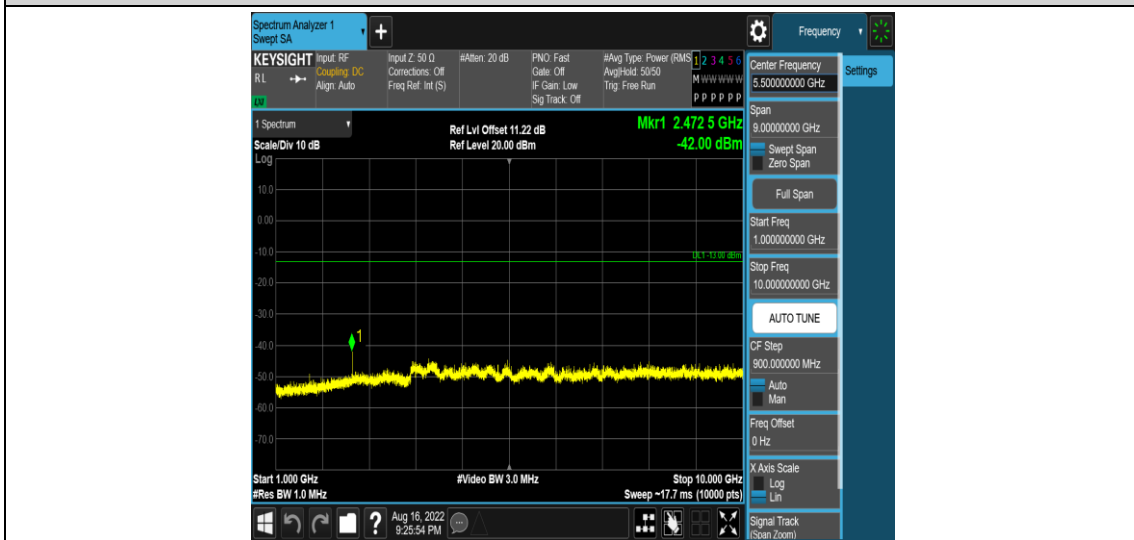

Band5-1.4MHz-16QAM-20407-1RB#0-Range4:1000~10000MHz