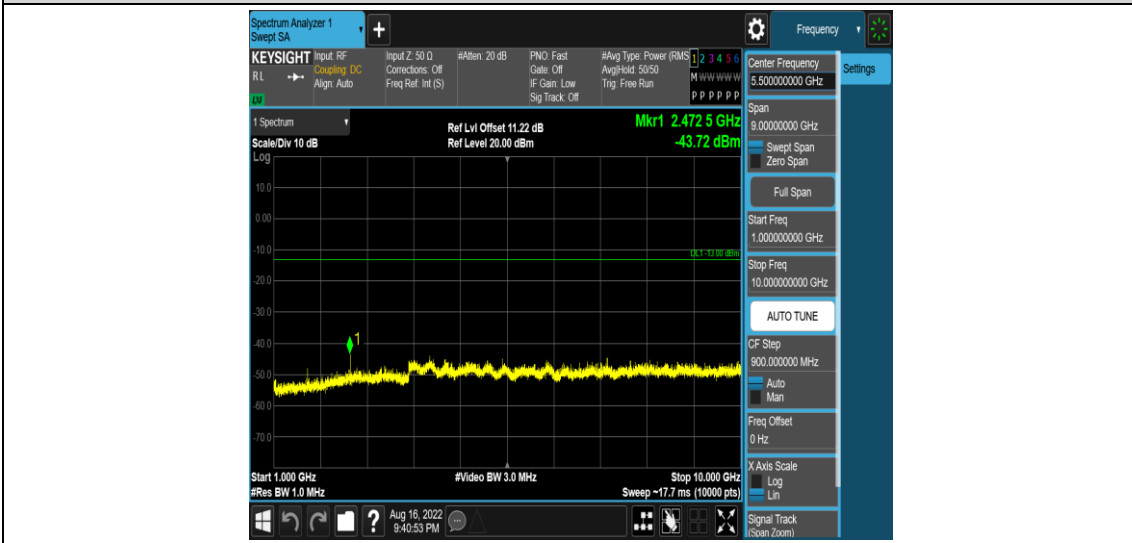

Band5-3MHz-QPSK-20415-1RB#0-Range4:1000~10000MHz