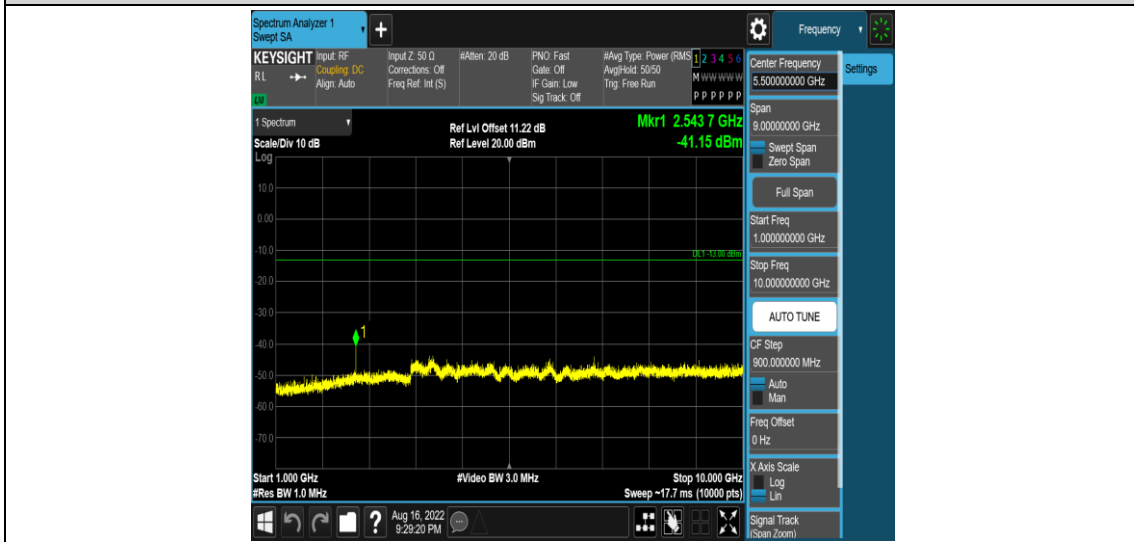

Band5-1.4MHz-16QAM-20525-1RB#0-Range4:1000~10000MHz

Band5-1.4MHz-16QAM-20643-1RB#0-Range1:0.009~0.15MHz

Band5-1.4MHz-16QAM-20643-1RB#0-Range2:0.15~30MHz

Band5-1.4MHz-16QAM-20643-1RB#0-Range3:30~1000MHz

Band5-1.4MHz-16QAM-20643-1RB#0-Range4:1000~10000MHz