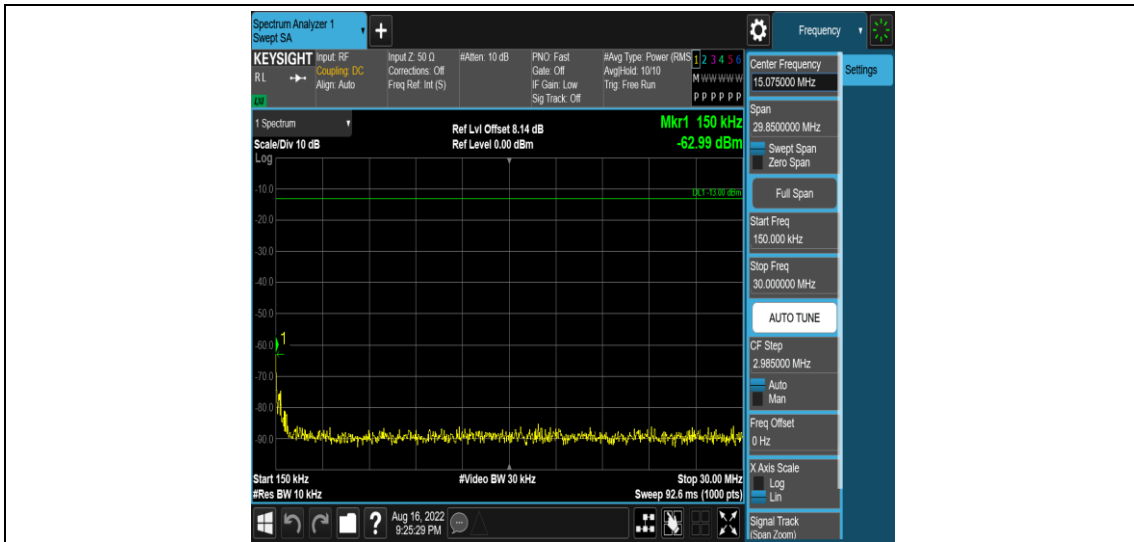

Band5-1.4MHz-QPSK-20525-1RB#0-Range1:0.009~0.15MHz

Band5-1.4MHz-QPSK-20525-1RB#0-Range2:0.15~30MHz

Band5-1.4MHz-QPSK-20525-1RB#0-Range3:30~1000MHz

Band5-1.4MHz-QPSK-20525-1RB#0-Range4:1000~10000MHz

Band5-1.4MHz-QPSK-20643-1RB#0-Range1:0.009~0.15MHz

Band5-1.4MHz-QPSK-20643-1RB#0-Range2:0.15~30MHz

Band5-1.4MHz-QPSK-20643-1RB#0-Range3:30~1000MHz

Band5-1.4MHz-QPSK-20643-1RB#0-Range4:1000~10000MHz

Band5-1.4MHz-16QAM-20407-1RB#0-Range1:0.009~0.15MHz

Band5-1.4MHz-16QAM-20407-1RB#0-Range2:0.15~30MHz

Band5-1.4MHz-16QAM-20407-1RB#0-Range3:30~1000MHz

Band5-1.4MHz-16QAM-20407-1RB#0-Range4:1000~10000MHz

Band5-1.4MHz-16QAM-20525-1RB#0-Range1:0.009~0.15MHz

Band5-1.4MHz-16QAM-20525-1RB#0-Range2:0.15~30MHz

Band5-1.4MHz-16QAM-20525-1RB#0-Range3:30~1000MHz