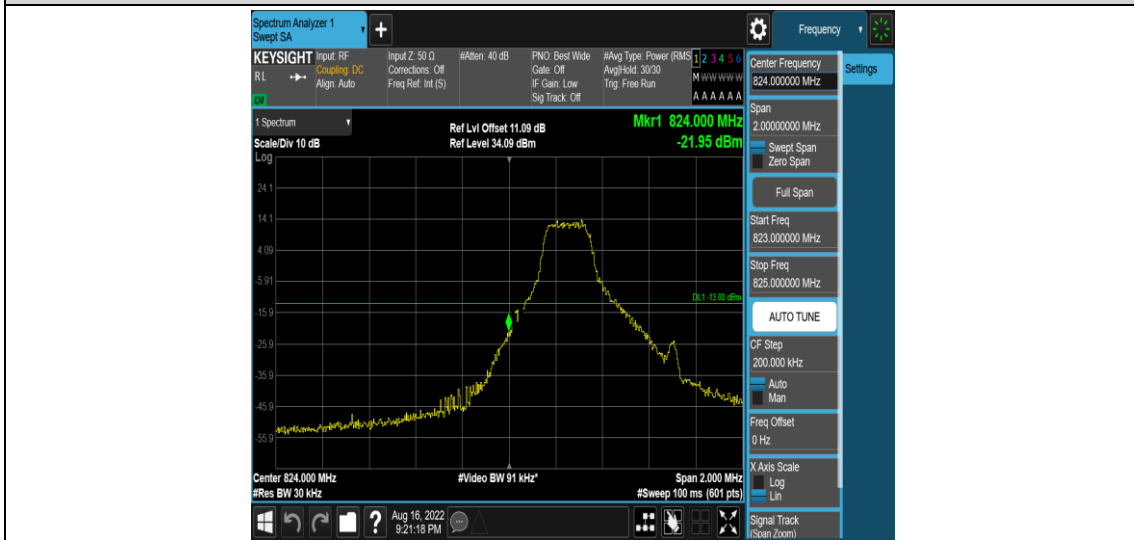

Test Graphs

Band5-1.4MHz-QPSK-20407-1RB#0

Band5-1.4MHz-QPSK-20407-1RB#5

Band5-1.4MHz-QPSK-20407-6RB#0

Band5-1.4MHz-QPSK-20643-1RB#0

Band5-1.4MHz-QPSK-20643-1RB#5

Band5-1.4MHz-QPSK-20643-6RB#0

Band5-1.4MHz-16QAM-20407-1RB#0

Band5-1.4MHz-16QAM-20407-1RB#5

Band5-1.4MHz-16QAM-20407-6RB#0

Band5-1.4MHz-16QAM-20643-1RB#0

Band5-1.4MHz-16QAM-20643-1RB#5

Band5-1.4MHz-16QAM-20643-6RB#0

Band5-3MHz-QPSK-20415-1RB#0

Band5-3MHz-QPSK-20415-1RB#14