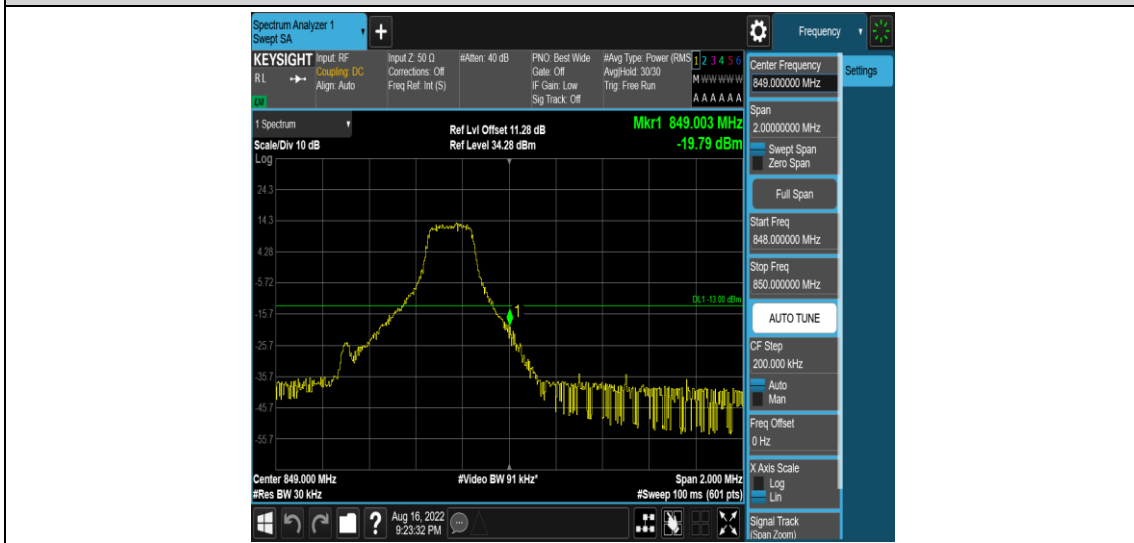

Band5-1.4MHz-16QAM-20643-1RB#5