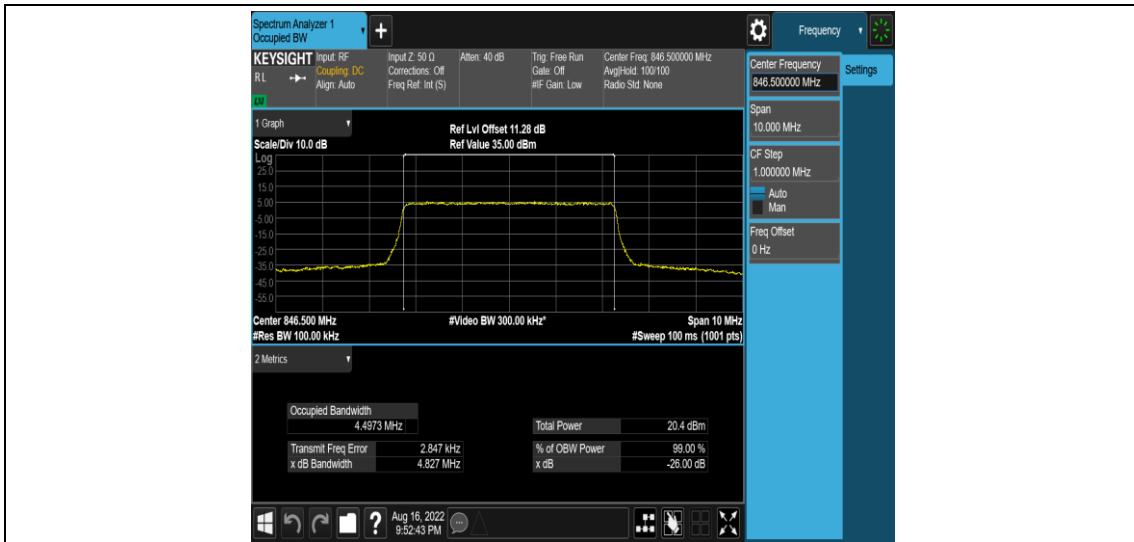

Band5-3MHz-16QAM-20635-15RB#0

Band5-5MHz-QPSK-20425-25RB#0

Band5-5MHz-QPSK-20525-25RB#0

Band5-5MHz-QPSK-20625-25RB#0

Band5-5MHz-16QAM-20425-25RB#0

Band5-5MHz-16QAM-20525-25RB#0

Band5-5MHz-16QAM-20625-25RB#0

Band5-10MHz-QPSK-20450-50RB#0

Band5-10MHz-QPSK-20525-50RB#0

Band5-10MHz-QPSK-20600-50RB#0

Band5-10MHz-16QAM-20450-50RB#0

Band5-10MHz-16QAM-20525-50RB#0

Appendix D: Band Edge

Test Result

Band	Bandwidth	Modulation	Channel	RB Configuration	Result(dBm)	Verdict
Band5	1.4MHz	QPSK	20407	1RB#0	-20.87	PASS
Band5	1.4MHz	QPSK	20407	1RB#5	-47.13	PASS
Band5	1.4MHz	QPSK	20407	6RB#0	-25.92	PASS
Band5	1.4MHz	QPSK	20643	1RB#0	-47.97	PASS
Band5	1.4MHz	QPSK	20643	1RB#5	-21.98	PASS
Band5	1.4MHz	QPSK	20643	6RB#0	-27.24	PASS
Band5	1.4MHz	16QAM	20407	1RB#0	-21.95	PASS
Band5	1.4MHz	16QAM	20407	1RB#5	-40.51	PASS
Band5	1.4MHz	16QAM	20407	6RB#0	-27.05	PASS
Band5	1.4MHz	16QAM	20643	1RB#0	-48.16	PASS
Band5	1.4MHz	16QAM	20643	1RB#5	-19.79	PASS
Band5	1.4MHz	16QAM	20643	6RB#0	-28.65	PASS
Band5	3MHz	QPSK	20415	1RB#0	-17.69	PASS
Band5	3MHz	QPSK	20415	1RB#14	-40.22	PASS
Band5	3MHz	QPSK	20415	15RB#0	-28.68	PASS
Band5	3MHz	QPSK	20635	1RB#0	-46.99	PASS
Band5	3MHz	QPSK	20635	1RB#14	-18.53	PASS
Band5	3MHz	QPSK	20635	15RB#0	-29.14	PASS
Band5	3MHz	16QAM	20415	1RB#0	-19.06	PASS
Band5	3MHz	16QAM	20415	1RB#14	-42.86	PASS
Band5	3MHz	16QAM	20415	15RB#0	-31.75	PASS
Band5	3MHz	16QAM	20635	1RB#0	-40.39	PASS
Band5	3MHz	16QAM	20635	1RB#14	-17.01	PASS
Band5	3MHz	16QAM	20635	15RB#0	-31.05	PASS
Band5	5MHz	QPSK	20425	1RB#0	-15.91	PASS
Band5	5MHz	QPSK	20425	1RB#24	-41.81	PASS
Band5	5MHz	QPSK	20425	25RB#0	-25.86	PASS
Band5	5MHz	QPSK	20625	1RB#0	-46.50	PASS
Band5	5MHz	QPSK	20625	1RB#24	-14.91	PASS
Band5	5MHz	QPSK	20625	25RB#0	-27.58	PASS
Band5	5MHz	16QAM	20425	1RB#0	-16.02	PASS
Band5	5MHz	16QAM	20425	1RB#24	-47.11	PASS
Band5	5MHz	16QAM	20425	25RB#0	-28.55	PASS
Band5	5MHz	16QAM	20625	1RB#0	-42.85	PASS
Band5	5MHz	16QAM	20625	1RB#24	-17.05	PASS