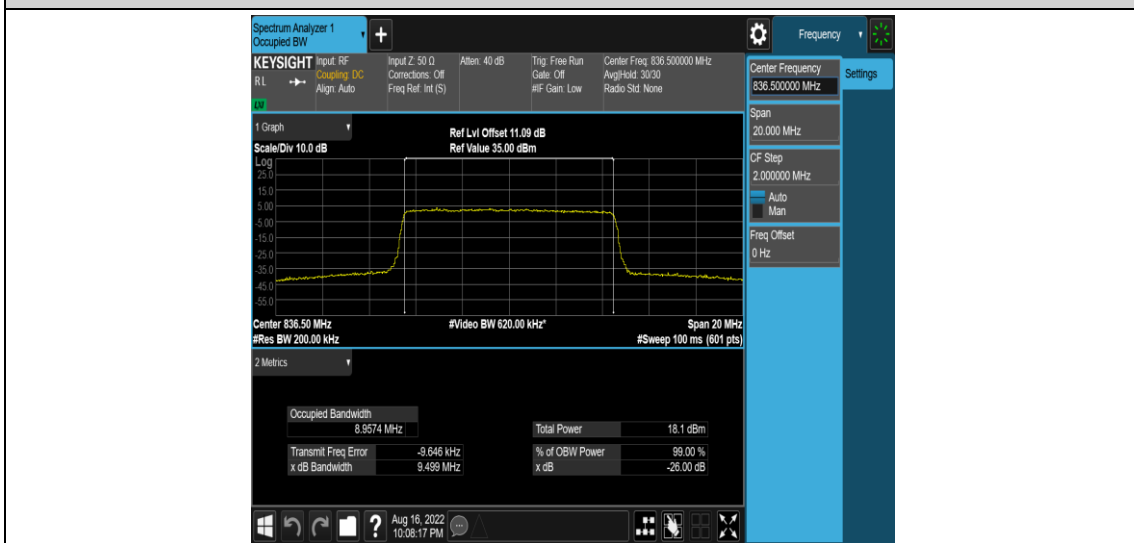

Band5-10MHz-QPSK-20450-50RB#0

Band5-10MHz-QPSK-20525-50RB#0

Band5-10MHz-QPSK-20600-50RB#0

Band5-10MHz-16QAM-20450-50RB#0

Band5-10MHz-16QAM-20525-50RB#0

Appendix D: Band Edge

Test Result

Band	Bandwidth	Modulation	Channel	RB Configuration	Result(dBm)	Verdict
Band5	1.4MHz	QPSK	20407	1RB#0	-20.87	PASS
Band5	1.4MHz	QPSK	20407	1RB#5	-47.13	PASS
Band5	1.4MHz	QPSK	20407	6RB#0	-25.92	PASS
Band5	1.4MHz	QPSK	20643	1RB#0	-47.97	PASS
Band5	1.4MHz	QPSK	20643	1RB#5	-21.98	PASS
Band5	1.4MHz	QPSK	20643	6RB#0	-27.24	PASS
Band5	1.4MHz	16QAM	20407	1RB#0	-21.95	PASS
Band5	1.4MHz	16QAM	20407	1RB#5	-40.51	PASS
Band5	1.4MHz	16QAM	20407	6RB#0	-27.05	PASS
Band5	1.4MHz	16QAM	20643	1RB#0	-48.16	PASS
Band5	1.4MHz	16QAM	20643	1RB#5	-19.79	PASS
Band5	1.4MHz	16QAM	20643	6RB#0	-28.65	PASS
Band5	3MHz	QPSK	20415	1RB#0	-17.69	PASS
Band5	3MHz	QPSK	20415	1RB#14	-40.22	PASS
Band5	3MHz	QPSK	20415	15RB#0	-28.68	PASS
Band5	3MHz	QPSK	20635	1RB#0	-46.99	PASS
Band5	3MHz	QPSK	20635	1RB#14	-18.53	PASS
Band5	3MHz	QPSK	20635	15RB#0	-29.14	PASS
Band5	3MHz	16QAM	20415	1RB#0	-19.06	PASS
Band5	3MHz	16QAM	20415	1RB#14	-42.86	PASS
Band5	3MHz	16QAM	20415	15RB#0	-31.75	PASS
Band5	3MHz	16QAM	20635	1RB#0	-40.39	PASS
Band5	3MHz	16QAM	20635	1RB#14	-17.01	PASS
Band5	3MHz	16QAM	20635	15RB#0	-31.05	PASS
Band5	5MHz	QPSK	20425	1RB#0	-15.91	PASS
Band5	5MHz	QPSK	20425	1RB#24	-41.81	PASS
Band5	5MHz	QPSK	20425	25RB#0	-25.86	PASS
Band5	5MHz	QPSK	20625	1RB#0	-46.50	PASS
Band5	5MHz	QPSK	20625	1RB#24	-14.91	PASS
Band5	5MHz	QPSK	20625	25RB#0	-27.58	PASS
Band5	5MHz	16QAM	20425	1RB#0	-16.02	PASS
Band5	5MHz	16QAM	20425	1RB#24	-47.11	PASS
Band5	5MHz	16QAM	20425	25RB#0	-28.55	PASS
Band5	5MHz	16QAM	20625	1RB#0	-42.85	PASS
Band5	5MHz	16QAM	20625	1RB#24	-17.05	PASS