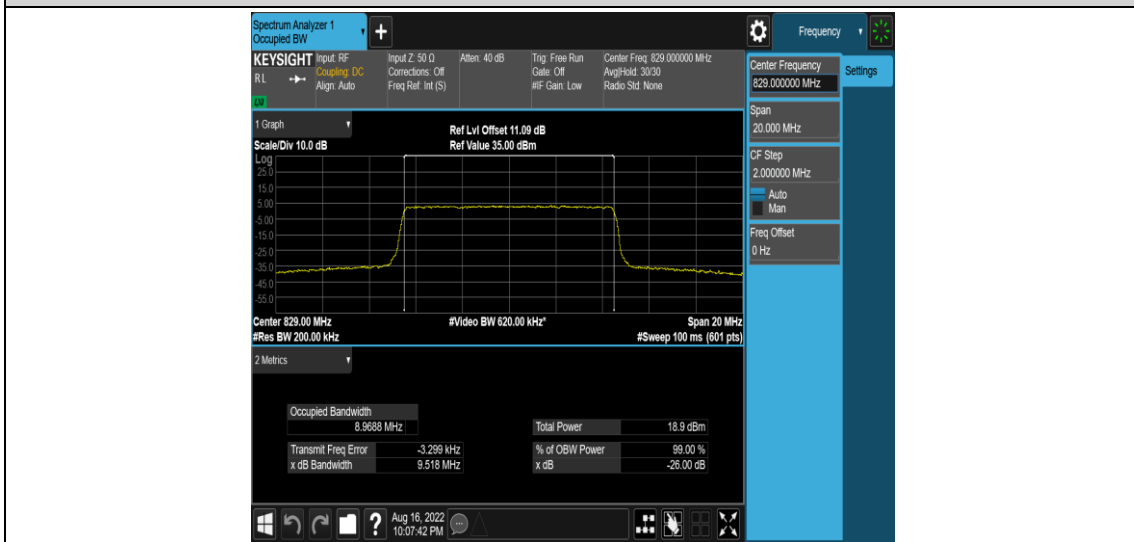

Band5-3MHz-16QAM-20635-15RB#0

Band5-5MHz-QPSK-20425-25RB#0

Band5-5MHz-QPSK-20525-25RB#0

Band5-5MHz-QPSK-20625-25RB#0

Band5-5MHz-16QAM-20425-25RB#0

Band5-5MHz-16QAM-20525-25RB#0

Band5-5MHz-16QAM-20625-25RB#0

Band5-10MHz-QPSK-20450-50RB#0

Band5-10MHz-QPSK-20525-50RB#0

Band5-10MHz-QPSK-20600-50RB#0

Band5-10MHz-16QAM-20450-50RB#0

Band5-10MHz-16QAM-20525-50RB#0

Appendix D: Band Edge

Test Result

Band	Bandwidth	Modulation	Channel	RB Configuration	Result(dBm)	Verdict
Band5	1.4MHz	QPSK	20407	1RB#0	-20.87	PASS
Band5	1.4MHz	QPSK	20407	1RB#5	-47.13	PASS
Band5	1.4MHz	QPSK	20407	6RB#0	-25.92	PASS
Band5	1.4MHz	QPSK	20643	1RB#0	-47.97	PASS
Band5	1.4MHz	QPSK	20643	1RB#5	-21.98	PASS
Band5	1.4MHz	QPSK	20643	6RB#0	-27.24	PASS
Band5	1.4MHz	16QAM	20407	1RB#0	-21.95	PASS
Band5	1.4MHz	16QAM	20407	1RB#5	-40.51	PASS
Band5	1.4MHz	16QAM	20407	6RB#0	-27.05	PASS
Band5	1.4MHz	16QAM	20643	1RB#0	-48.16	PASS
Band5	1.4MHz	16QAM	20643	1RB#5	-19.79	PASS
Band5	1.4MHz	16QAM	20643	6RB#0	-28.65	PASS
Band5	3MHz	QPSK	20415	1RB#0	-17.69	PASS
Band5	3MHz	QPSK	20415	1RB#14	-40.22	PASS
Band5	3MHz	QPSK	20415	15RB#0	-28.68	PASS
Band5	3MHz	QPSK	20635	1RB#0	-46.99	PASS
Band5	3MHz	QPSK	20635	1RB#14	-18.53	PASS
Band5	3MHz	QPSK	20635	15RB#0	-29.14	PASS
Band5	3MHz	16QAM	20415	1RB#0	-19.06	PASS
Band5	3MHz	16QAM	20415	1RB#14	-42.86	PASS
Band5	3MHz	16QAM	20415	15RB#0	-31.75	PASS
Band5	3MHz	16QAM	20635	1RB#0	-40.39	PASS
Band5	3MHz	16QAM	20635	1RB#14	-17.01	PASS
Band5	3MHz	16QAM	20635	15RB#0	-31.05	PASS
Band5	5MHz	QPSK	20425	1RB#0	-15.91	PASS
Band5	5MHz	QPSK	20425	1RB#24	-41.81	PASS
Band5	5MHz	QPSK	20425	25RB#0	-25.86	PASS
Band5	5MHz	QPSK	20625	1RB#0	-46.50	PASS
Band5	5MHz	QPSK	20625	1RB#24	-14.91	PASS
Band5	5MHz	QPSK	20625	25RB#0	-27.58	PASS
Band5	5MHz	16QAM	20425	1RB#0	-16.02	PASS
Band5	5MHz	16QAM	20425	1RB#24	-47.11	PASS
Band5	5MHz	16QAM	20425	25RB#0	-28.55	PASS
Band5	5MHz	16QAM	20625	1RB#0	-42.85	PASS
Band5	5MHz	16QAM	20625	1RB#24	-17.05	PASS