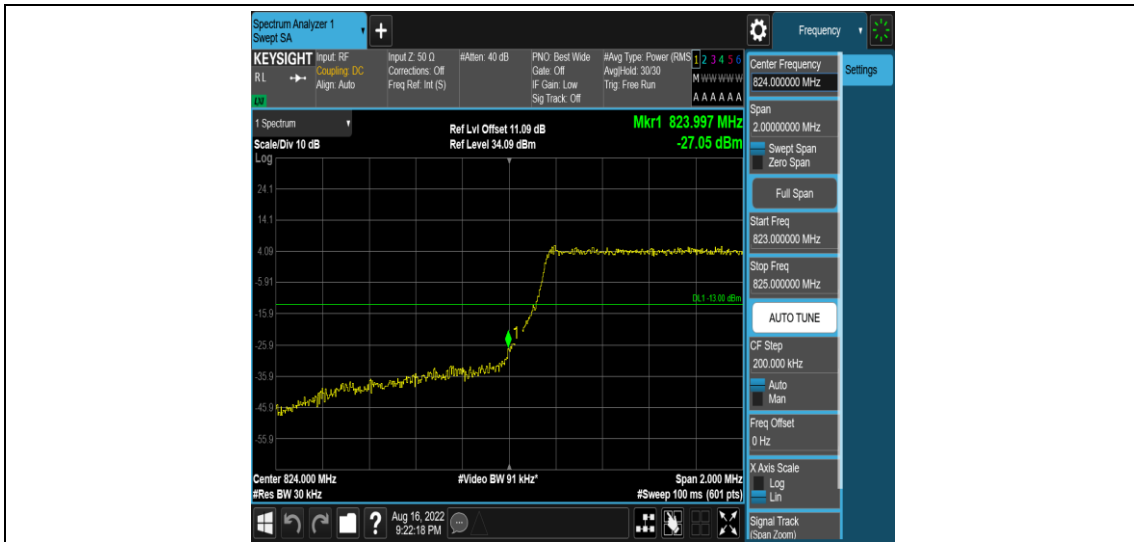

Band5-1.4MHz-16QAM-20407-6RB#0