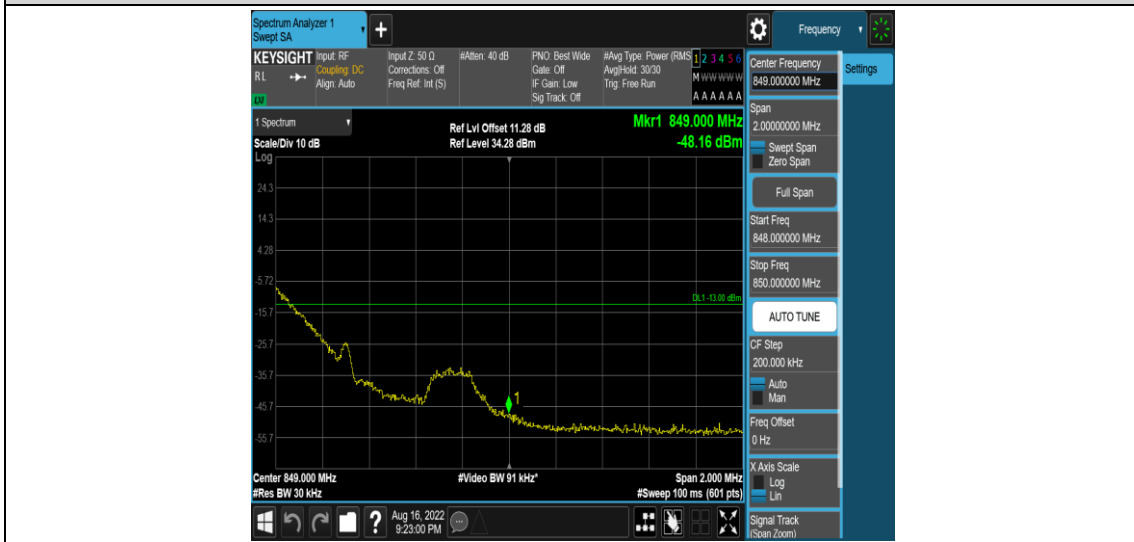

Band5-1.4MHz-16QAM-20643-1RB#0