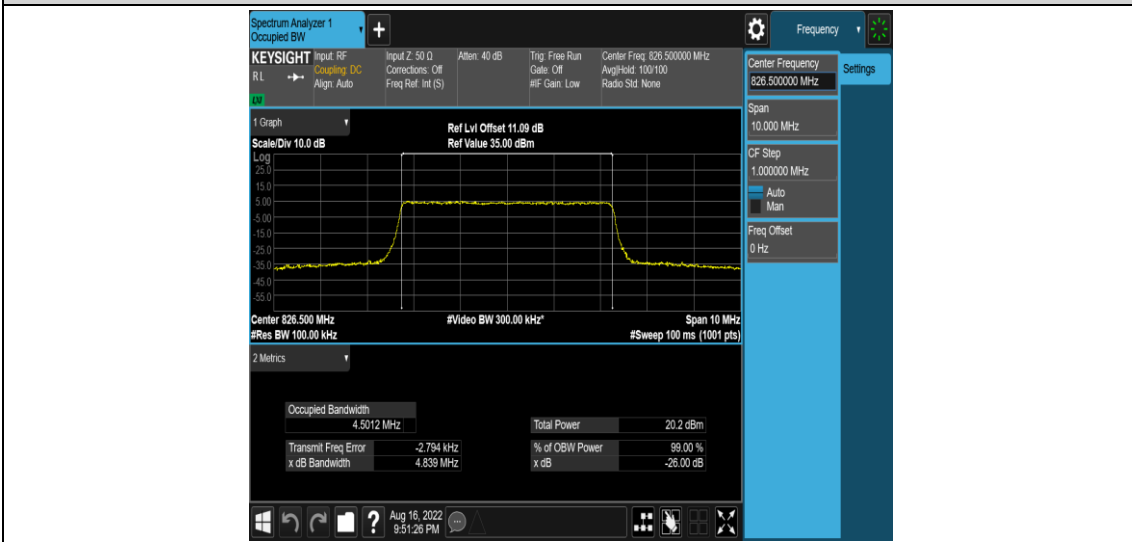

Band5-3MHz-16QAM-20635-15RB#0

Band5-5MHz-QPSK-20425-25RB#0

Band5-5MHz-QPSK-20525-25RB#0

Band5-5MHz-QPSK-20625-25RB#0

Band5-5MHz-16QAM-20425-25RB#0

Band5-5MHz-16QAM-20525-25RB#0

Band5-5MHz-16QAM-20625-25RB#0

Band5-10MHz-QPSK-20450-50RB#0

Band5-10MHz-QPSK-20525-50RB#0

Band5-10MHz-QPSK-20600-50RB#0

Band5-10MHz-16QAM-20450-50RB#0

Band5-10MHz-16QAM-20525-50RB#0

Appendix D: Band Edge

Test Result

Band	Bandwidth	Modulation	Channel	RB Configuration	Result(dBm)	Verdict
Band5	1.4MHz	QPSK	20407	1RB#0	-20.87	PASS
Band5	1.4MHz	QPSK	20407	1RB#5	-47.13	PASS
Band5	1.4MHz	QPSK	20407	6RB#0	-25.92	PASS
Band5	1.4MHz	QPSK	20643	1RB#0	-47.97	PASS
Band5	1.4MHz	QPSK	20643	1RB#5	-21.98	PASS
Band5	1.4MHz	QPSK	20643	6RB#0	-27.24	PASS
Band5	1.4MHz	16QAM	20407	1RB#0	-21.95	PASS
Band5	1.4MHz	16QAM	20407	1RB#5	-40.51	PASS
Band5	1.4MHz	16QAM	20407	6RB#0	-27.05	PASS
Band5	1.4MHz	16QAM	20643	1RB#0	-48.16	PASS
Band5	1.4MHz	16QAM	20643	1RB#5	-19.79	PASS
Band5	1.4MHz	16QAM	20643	6RB#0	-28.65	PASS
Band5	3MHz	QPSK	20415	1RB#0	-17.69	PASS
Band5	3MHz	QPSK	20415	1RB#14	-40.22	PASS
Band5	3MHz	QPSK	20415	15RB#0	-28.68	PASS
Band5	3MHz	QPSK	20635	1RB#0	-46.99	PASS
Band5	3MHz	QPSK	20635	1RB#14	-18.53	PASS
Band5	3MHz	QPSK	20635	15RB#0	-29.14	PASS
Band5	3MHz	16QAM	20415	1RB#0	-19.06	PASS
Band5	3MHz	16QAM	20415	1RB#14	-42.86	PASS
Band5	3MHz	16QAM	20415	15RB#0	-31.75	PASS
Band5	3MHz	16QAM	20635	1RB#0	-40.39	PASS
Band5	3MHz	16QAM	20635	1RB#14	-17.01	PASS
Band5	3MHz	16QAM	20635	15RB#0	-31.05	PASS
Band5	5MHz	QPSK	20425	1RB#0	-15.91	PASS
Band5	5MHz	QPSK	20425	1RB#24	-41.81	PASS
Band5	5MHz	QPSK	20425	25RB#0	-25.86	PASS
Band5	5MHz	QPSK	20625	1RB#0	-46.50	PASS
Band5	5MHz	QPSK	20625	1RB#24	-14.91	PASS
Band5	5MHz	QPSK	20625	25RB#0	-27.58	PASS
Band5	5MHz	16QAM	20425	1RB#0	-16.02	PASS
Band5	5MHz	16QAM	20425	1RB#24	-47.11	PASS
Band5	5MHz	16QAM	20425	25RB#0	-28.55	PASS
Band5	5MHz	16QAM	20625	1RB#0	-42.85	PASS
Band5	5MHz	16QAM	20625	1RB#24	-17.05	PASS