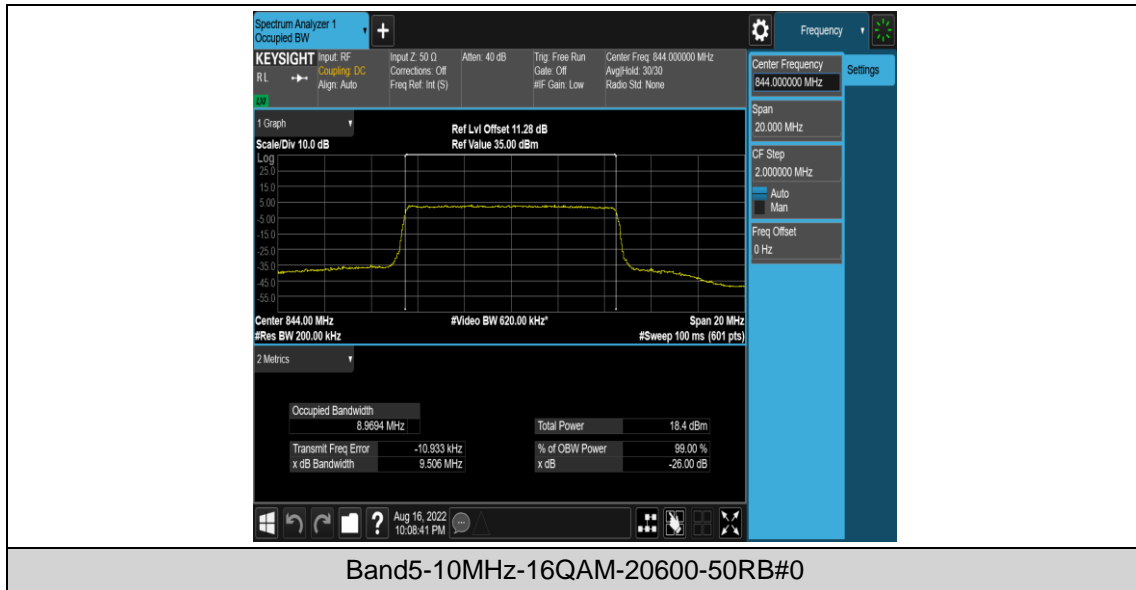

Band5-10MHz-QPSK-20450-50RB#0

Band5-10MHz-QPSK-20525-50RB#0

Band5-10MHz-QPSK-20600-50RB#0

Band5-10MHz-16QAM-20450-50RB#0

Band5-10MHz-16QAM-20525-50RB#0

Appendix D: Band Edge

Test Result

Band	Bandwidth	Modulation	Channel	RB Configuration	Result(dBm)	Verdict
Band5	1.4MHz	QPSK	20407	1RB#0	-20.87	PASS
Band5	1.4MHz	QPSK	20407	1RB#5	-47.13	PASS
Band5	1.4MHz	QPSK	20407	6RB#0	-25.92	PASS
Band5	1.4MHz	QPSK	20643	1RB#0	-47.97	PASS
Band5	1.4MHz	QPSK	20643	1RB#5	-21.98	PASS
Band5	1.4MHz	QPSK	20643	6RB#0	-27.24	PASS
Band5	1.4MHz	16QAM	20407	1RB#0	-21.95	PASS
Band5	1.4MHz	16QAM	20407	1RB#5	-40.51	PASS
Band5	1.4MHz	16QAM	20407	6RB#0	-27.05	PASS
Band5	1.4MHz	16QAM	20643	1RB#0	-48.16	PASS
Band5	1.4MHz	16QAM	20643	1RB#5	-19.79	PASS
Band5	1.4MHz	16QAM	20643	6RB#0	-28.65	PASS
Band5	3MHz	QPSK	20415	1RB#0	-17.69	PASS
Band5	3MHz	QPSK	20415	1RB#14	-40.22	PASS
Band5	3MHz	QPSK	20415	15RB#0	-28.68	PASS
Band5	3MHz	QPSK	20635	1RB#0	-46.99	PASS
Band5	3MHz	QPSK	20635	1RB#14	-18.53	PASS
Band5	3MHz	QPSK	20635	15RB#0	-29.14	PASS
Band5	3MHz	16QAM	20415	1RB#0	-19.06	PASS
Band5	3MHz	16QAM	20415	1RB#14	-42.86	PASS
Band5	3MHz	16QAM	20415	15RB#0	-31.75	PASS
Band5	3MHz	16QAM	20635	1RB#0	-40.39	PASS
Band5	3MHz	16QAM	20635	1RB#14	-17.01	PASS
Band5	3MHz	16QAM	20635	15RB#0	-31.05	PASS
Band5	5MHz	QPSK	20425	1RB#0	-15.91	PASS
Band5	5MHz	QPSK	20425	1RB#24	-41.81	PASS
Band5	5MHz	QPSK	20425	25RB#0	-25.86	PASS
Band5	5MHz	QPSK	20625	1RB#0	-46.50	PASS
Band5	5MHz	QPSK	20625	1RB#24	-14.91	PASS
Band5	5MHz	QPSK	20625	25RB#0	-27.58	PASS
Band5	5MHz	16QAM	20425	1RB#0	-16.02	PASS
Band5	5MHz	16QAM	20425	1RB#24	-47.11	PASS
Band5	5MHz	16QAM	20425	25RB#0	-28.55	PASS
Band5	5MHz	16QAM	20625	1RB#0	-42.85	PASS
Band5	5MHz	16QAM	20625	1RB#24	-17.05	PASS