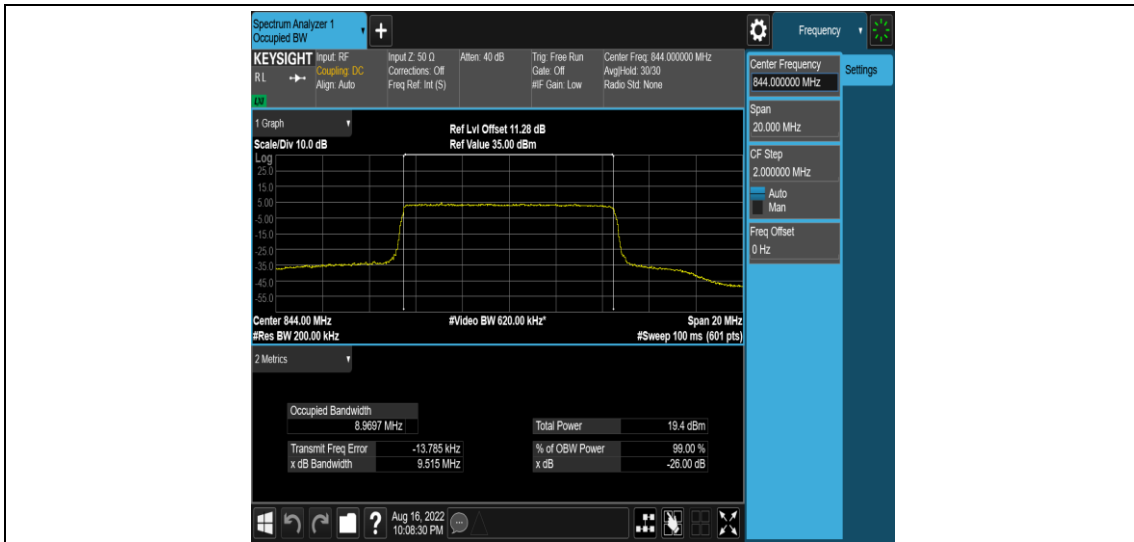

Band5-3MHz-16QAM-20635-15RB#0

Band5-5MHz-QPSK-20425-25RB#0

Band5-5MHz-QPSK-20525-25RB#0

Band5-5MHz-QPSK-20625-25RB#0

Band5-5MHz-16QAM-20425-25RB#0

Band5-5MHz-16QAM-20525-25RB#0

Band5-5MHz-16QAM-20625-25RB#0

Band5-10MHz-QPSK-20450-50RB#0

Band5-10MHz-QPSK-20525-50RB#0

Band5-10MHz-QPSK-20600-50RB#0

Band5-10MHz-16QAM-20450-50RB#0

Band5-10MHz-16QAM-20525-50RB#0

Appendix D: Band Edge

Test Result

Band	Bandwidth	Modulation	Channel	RB Configuration	Result(dBm)	Verdict
Band5	1.4MHz	QPSK	20407	1RB#0	-20.87	PASS
Band5	1.4MHz	QPSK	20407	1RB#5	-47.13	PASS
Band5	1.4MHz	QPSK	20407	6RB#0	-25.92	PASS
Band5	1.4MHz	QPSK	20643	1RB#0	-47.97	PASS
Band5	1.4MHz	QPSK	20643	1RB#5	-21.98	PASS
Band5	1.4MHz	QPSK	20643	6RB#0	-27.24	PASS
Band5	1.4MHz	16QAM	20407	1RB#0	-21.95	PASS
Band5	1.4MHz	16QAM	20407	1RB#5	-40.51	PASS
Band5	1.4MHz	16QAM	20407	6RB#0	-27.05	PASS
Band5	1.4MHz	16QAM	20643	1RB#0	-48.16	PASS
Band5	1.4MHz	16QAM	20643	1RB#5	-19.79	PASS
Band5	1.4MHz	16QAM	20643	6RB#0	-28.65	PASS
Band5	3MHz	QPSK	20415	1RB#0	-17.69	PASS
Band5	3MHz	QPSK	20415	1RB#14	-40.22	PASS
Band5	3MHz	QPSK	20415	15RB#0	-28.68	PASS
Band5	3MHz	QPSK	20635	1RB#0	-46.99	PASS
Band5	3MHz	QPSK	20635	1RB#14	-18.53	PASS
Band5	3MHz	QPSK	20635	15RB#0	-29.14	PASS
Band5	3MHz	16QAM	20415	1RB#0	-19.06	PASS
Band5	3MHz	16QAM	20415	1RB#14	-42.86	PASS
Band5	3MHz	16QAM	20415	15RB#0	-31.75	PASS
Band5	3MHz	16QAM	20635	1RB#0	-40.39	PASS
Band5	3MHz	16QAM	20635	1RB#14	-17.01	PASS
Band5	3MHz	16QAM	20635	15RB#0	-31.05	PASS
Band5	5MHz	QPSK	20425	1RB#0	-15.91	PASS
Band5	5MHz	QPSK	20425	1RB#24	-41.81	PASS
Band5	5MHz	QPSK	20425	25RB#0	-25.86	PASS
Band5	5MHz	QPSK	20625	1RB#0	-46.50	PASS
Band5	5MHz	QPSK	20625	1RB#24	-14.91	PASS
Band5	5MHz	QPSK	20625	25RB#0	-27.58	PASS
Band5	5MHz	16QAM	20425	1RB#0	-16.02	PASS
Band5	5MHz	16QAM	20425	1RB#24	-47.11	PASS
Band5	5MHz	16QAM	20425	25RB#0	-28.55	PASS
Band5	5MHz	16QAM	20625	1RB#0	-42.85	PASS
Band5	5MHz	16QAM	20625	1RB#24	-17.05	PASS