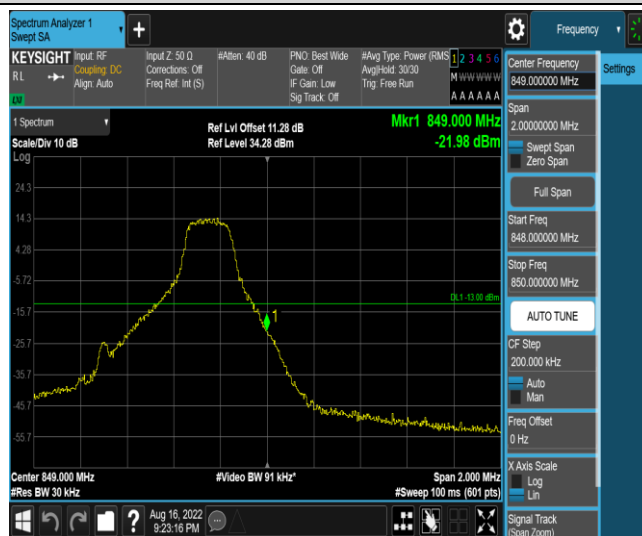

Test Graphs

Band5-1.4MHz-QPSK-20407-1RB#0

Band5-1.4MHz-QPSK-20407-1RB#5

Band5-1.4MHz-QPSK-20407-6RB#0

Band5-1.4MHz-QPSK-20643-1RB#0

Band5-1.4MHz-QPSK-20643-1RB#5

Band5-1.4MHz-QPSK-20643-6RB#0

Band5-1.4MHz-16QAM-20407-1RB#0