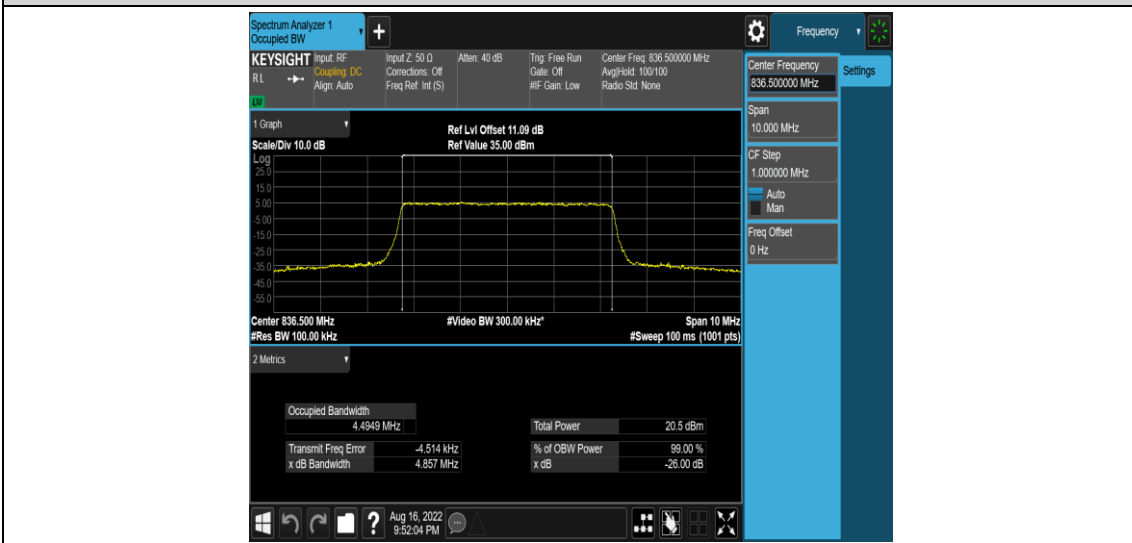

Band5-3MHz-16QAM-20635-15RB#0

Band5-5MHz-QPSK-20425-25RB#0

Band5-5MHz-QPSK-20525-25RB#0

Band5-5MHz-QPSK-20625-25RB#0

Band5-5MHz-16QAM-20425-25RB#0

Band5-5MHz-16QAM-20525-25RB#0

Band5-5MHz-16QAM-20625-25RB#0

Band5-10MHz-QPSK-20450-50RB#0

Band5-10MHz-QPSK-20525-50RB#0

Band5-10MHz-QPSK-20600-50RB#0

Band5-10MHz-16QAM-20450-50RB#0

Band5-10MHz-16QAM-20525-50RB#0

Appendix D: Band Edge

Test Result

Band	Bandwidth	Modulation	Channel	RB Configuration	Result(dBm)	Verdict
Band5	1.4MHz	QPSK	20407	1RB#0	-20.87	PASS
Band5	1.4MHz	QPSK	20407	1RB#5	-47.13	PASS
Band5	1.4MHz	QPSK	20407	6RB#0	-25.92	PASS
Band5	1.4MHz	QPSK	20643	1RB#0	-47.97	PASS
Band5	1.4MHz	QPSK	20643	1RB#5	-21.98	PASS
Band5	1.4MHz	QPSK	20643	6RB#0	-27.24	PASS
Band5	1.4MHz	16QAM	20407	1RB#0	-21.95	PASS
Band5	1.4MHz	16QAM	20407	1RB#5	-40.51	PASS
Band5	1.4MHz	16QAM	20407	6RB#0	-27.05	PASS
Band5	1.4MHz	16QAM	20643	1RB#0	-48.16	PASS
Band5	1.4MHz	16QAM	20643	1RB#5	-19.79	PASS
Band5	1.4MHz	16QAM	20643	6RB#0	-28.65	PASS
Band5	3MHz	QPSK	20415	1RB#0	-17.69	PASS
Band5	3MHz	QPSK	20415	1RB#14	-40.22	PASS
Band5	3MHz	QPSK	20415	15RB#0	-28.68	PASS
Band5	3MHz	QPSK	20635	1RB#0	-46.99	PASS
Band5	3MHz	QPSK	20635	1RB#14	-18.53	PASS
Band5	3MHz	QPSK	20635	15RB#0	-29.14	PASS
Band5	3MHz	16QAM	20415	1RB#0	-19.06	PASS
Band5	3MHz	16QAM	20415	1RB#14	-42.86	PASS
Band5	3MHz	16QAM	20415	15RB#0	-31.75	PASS
Band5	3MHz	16QAM	20635	1RB#0	-40.39	PASS
Band5	3MHz	16QAM	20635	1RB#14	-17.01	PASS
Band5	3MHz	16QAM	20635	15RB#0	-31.05	PASS
Band5	5MHz	QPSK	20425	1RB#0	-15.91	PASS
Band5	5MHz	QPSK	20425	1RB#24	-41.81	PASS
Band5	5MHz	QPSK	20425	25RB#0	-25.86	PASS
Band5	5MHz	QPSK	20625	1RB#0	-46.50	PASS
Band5	5MHz	QPSK	20625	1RB#24	-14.91	PASS
Band5	5MHz	QPSK	20625	25RB#0	-27.58	PASS
Band5	5MHz	16QAM	20425	1RB#0	-16.02	PASS
Band5	5MHz	16QAM	20425	1RB#24	-47.11	PASS
Band5	5MHz	16QAM	20425	25RB#0	-28.55	PASS
Band5	5MHz	16QAM	20625	1RB#0	-42.85	PASS
Band5	5MHz	16QAM	20625	1RB#24	-17.05	PASS