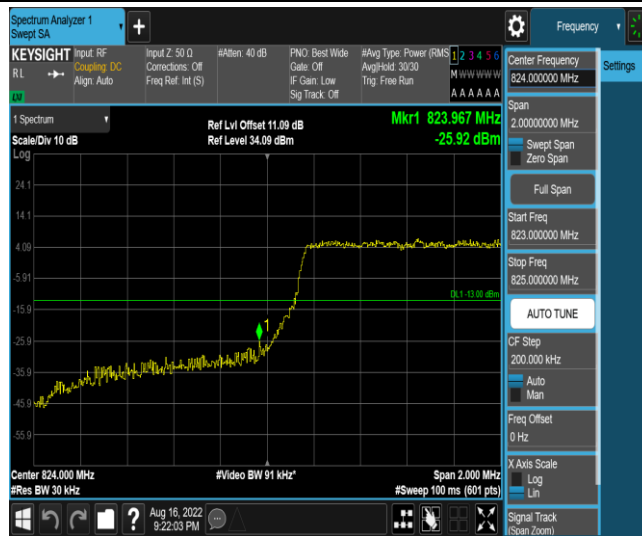

Band5	5MHz	16QAM	20625	25RB#0	-29.40	PASS
Band5	10MHz	QPSK	20450	1RB#0	-18.79	PASS
Band5	10MHz	QPSK	20450	1RB#49	-47.02	PASS
Band5	10MHz	QPSK	20450	50RB#0	-31.83	PASS
Band5	10MHz	QPSK	20600	1RB#0	-46.67	PASS
Band5	10MHz	QPSK	20600	1RB#49	-19.70	PASS
Band5	10MHz	QPSK	20600	50RB#0	-31.92	PASS
Band5	10MHz	16QAM	20450	1RB#0	-19.10	PASS
Band5	10MHz	16QAM	20450	1RB#49	-47.00	PASS
Band5	10MHz	16QAM	20450	50RB#0	-33.77	PASS
Band5	10MHz	16QAM	20600	1RB#0	-46.79	PASS
Band5	10MHz	16QAM	20600	1RB#49	-18.54	PASS
Band5	10MHz	16QAM	20600	50RB#0	-33.20	PASS

Test Graphs

Band5-1.4MHz-QPSK-20407-1RB#0

Band5-1.4MHz-QPSK-20407-1RB#5

Band5-1.4MHz-QPSK-20407-6RB#0

Band5-1.4MHz-QPSK-20643-1RB#0

Band5-1.4MHz-QPSK-20643-1RB#5

Band5-1.4MHz-QPSK-20643-6RB#0

Band5-1.4MHz-16QAM-20407-1RB#0