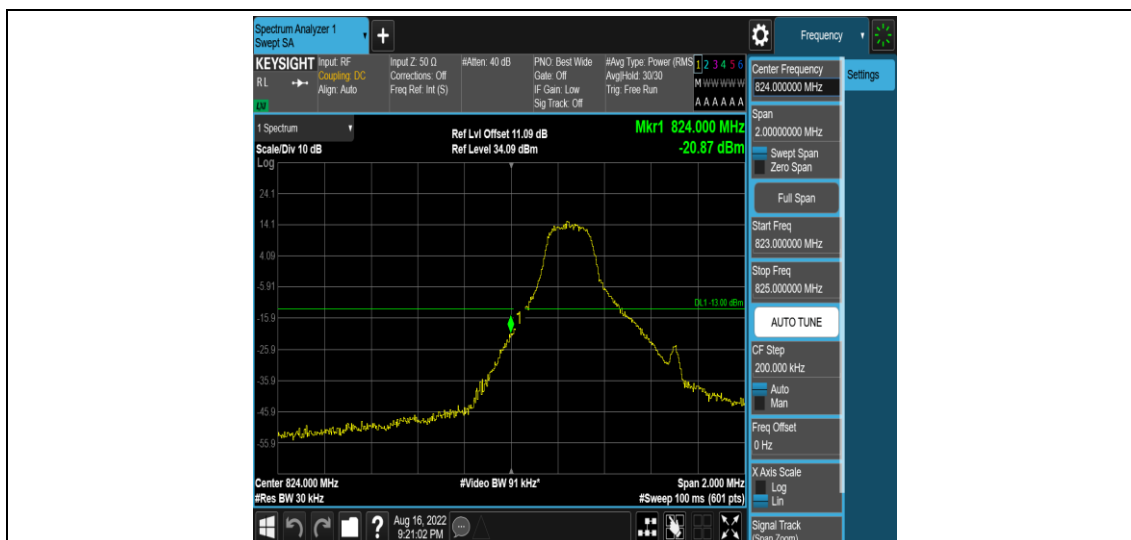

Band5	5MHz	16QAM	20625	25RB#0	-29.40	PASS
Band5	10MHz	QPSK	20450	1RB#0	-18.79	PASS
Band5	10MHz	QPSK	20450	1RB#49	-47.02	PASS
Band5	10MHz	QPSK	20450	50RB#0	-31.83	PASS
Band5	10MHz	QPSK	20600	1RB#0	-46.67	PASS
Band5	10MHz	QPSK	20600	1RB#49	-19.70	PASS
Band5	10MHz	QPSK	20600	50RB#0	-31.92	PASS
Band5	10MHz	16QAM	20450	1RB#0	-19.10	PASS
Band5	10MHz	16QAM	20450	1RB#49	-47.00	PASS
Band5	10MHz	16QAM	20450	50RB#0	-33.77	PASS
Band5	10MHz	16QAM	20600	1RB#0	-46.79	PASS
Band5	10MHz	16QAM	20600	1RB#49	-18.54	PASS
Band5	10MHz	16QAM	20600	50RB#0	-33.20	PASS

Test Graphs

Band5-1.4MHz-QPSK-20407-1RB#0