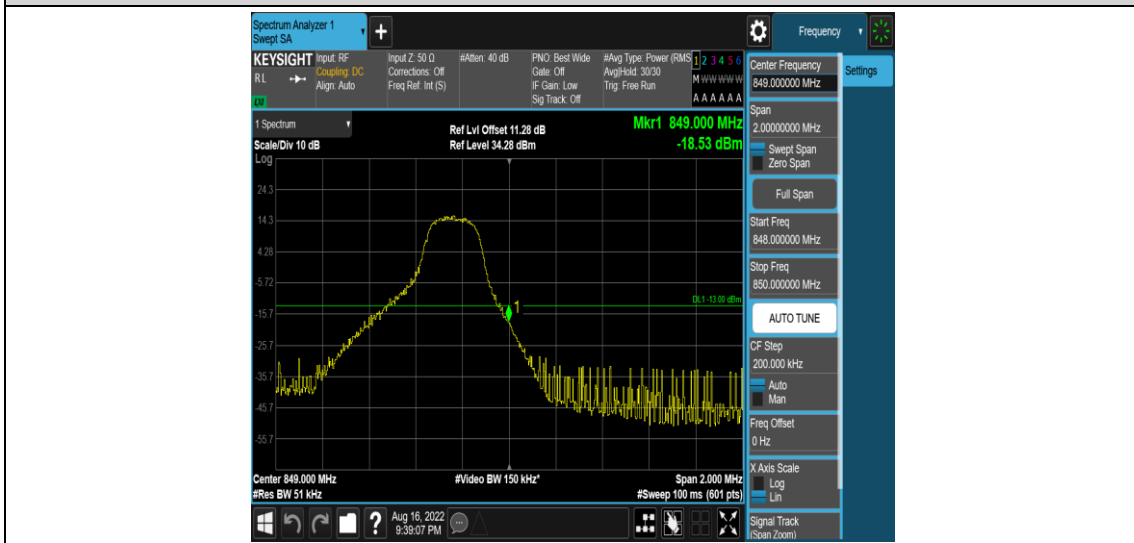

Band5-3MHz-QPSK-20635-1RB#14