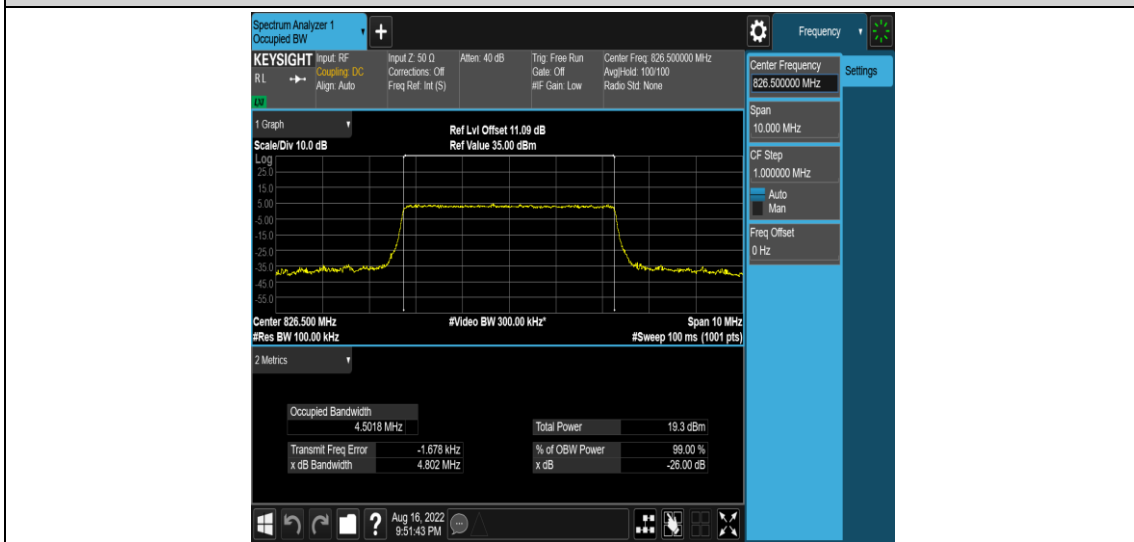

Band5-3MHz-16QAM-20635-15RB#0

Band5-5MHz-QPSK-20425-25RB#0

Band5-5MHz-QPSK-20525-25RB#0

Band5-5MHz-QPSK-20625-25RB#0

Band5-5MHz-16QAM-20425-25RB#0

Band5-5MHz-16QAM-20525-25RB#0

Band5-5MHz-16QAM-20625-25RB#0

Band5-10MHz-QPSK-20450-50RB#0

Band5-10MHz-QPSK-20525-50RB#0

Band5-10MHz-QPSK-20600-50RB#0

Band5-10MHz-16QAM-20450-50RB#0

Band5-10MHz-16QAM-20525-50RB#0

Appendix D: Band Edge

Test Result

Band	Bandwidth	Modulation	Channel	RB Configuration	Result(dBm)	Verdict
Band5	1.4MHz	QPSK	20407	1RB#0	-20.87	PASS
Band5	1.4MHz	QPSK	20407	1RB#5	-47.13	PASS
Band5	1.4MHz	QPSK	20407	6RB#0	-25.92	PASS
Band5	1.4MHz	QPSK	20643	1RB#0	-47.97	PASS
Band5	1.4MHz	QPSK	20643	1RB#5	-21.98	PASS
Band5	1.4MHz	QPSK	20643	6RB#0	-27.24	PASS
Band5	1.4MHz	16QAM	20407	1RB#0	-21.95	PASS
Band5	1.4MHz	16QAM	20407	1RB#5	-40.51	PASS
Band5	1.4MHz	16QAM	20407	6RB#0	-27.05	PASS
Band5	1.4MHz	16QAM	20643	1RB#0	-48.16	PASS
Band5	1.4MHz	16QAM	20643	1RB#5	-19.79	PASS
Band5	1.4MHz	16QAM	20643	6RB#0	-28.65	PASS
Band5	3MHz	QPSK	20415	1RB#0	-17.69	PASS
Band5	3MHz	QPSK	20415	1RB#14	-40.22	PASS
Band5	3MHz	QPSK	20415	15RB#0	-28.68	PASS
Band5	3MHz	QPSK	20635	1RB#0	-46.99	PASS
Band5	3MHz	QPSK	20635	1RB#14	-18.53	PASS
Band5	3MHz	QPSK	20635	15RB#0	-29.14	PASS
Band5	3MHz	16QAM	20415	1RB#0	-19.06	PASS
Band5	3MHz	16QAM	20415	1RB#14	-42.86	PASS
Band5	3MHz	16QAM	20415	15RB#0	-31.75	PASS
Band5	3MHz	16QAM	20635	1RB#0	-40.39	PASS
Band5	3MHz	16QAM	20635	1RB#14	-17.01	PASS
Band5	3MHz	16QAM	20635	15RB#0	-31.05	PASS
Band5	5MHz	QPSK	20425	1RB#0	-15.91	PASS
Band5	5MHz	QPSK	20425	1RB#24	-41.81	PASS
Band5	5MHz	QPSK	20425	25RB#0	-25.86	PASS
Band5	5MHz	QPSK	20625	1RB#0	-46.50	PASS
Band5	5MHz	QPSK	20625	1RB#24	-14.91	PASS
Band5	5MHz	QPSK	20625	25RB#0	-27.58	PASS
Band5	5MHz	16QAM	20425	1RB#0	-16.02	PASS
Band5	5MHz	16QAM	20425	1RB#24	-47.11	PASS
Band5	5MHz	16QAM	20425	25RB#0	-28.55	PASS
Band5	5MHz	16QAM	20625	1RB#0	-42.85	PASS
Band5	5MHz	16QAM	20625	1RB#24	-17.05	PASS