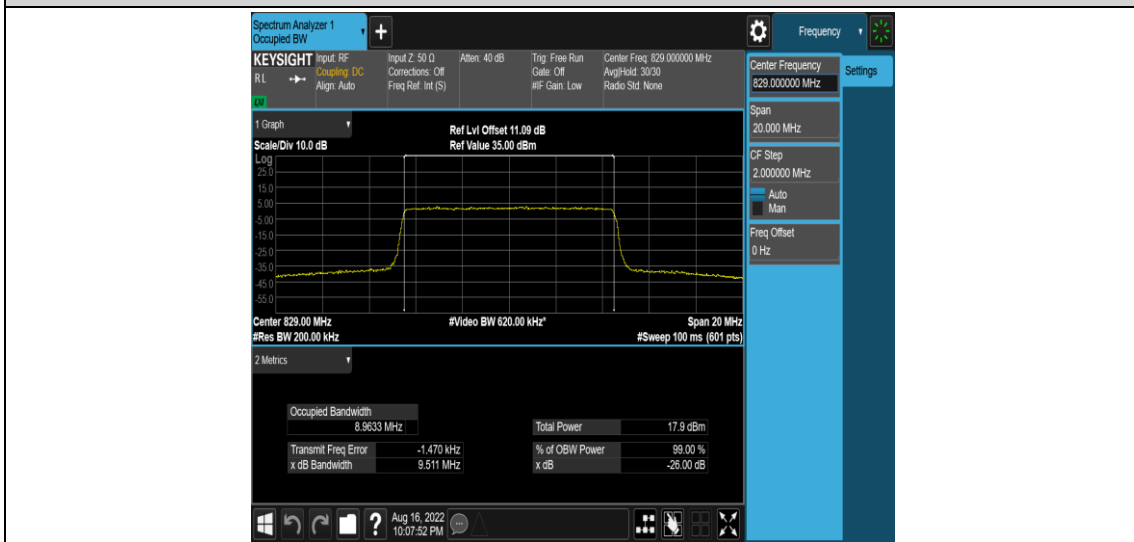

Band5-3MHz-16QAM-20635-15RB#0

Band5-5MHz-QPSK-20425-25RB#0

Band5-5MHz-QPSK-20525-25RB#0

Band5-5MHz-QPSK-20625-25RB#0

Band5-5MHz-16QAM-20425-25RB#0

Band5-5MHz-16QAM-20525-25RB#0

Band5-5MHz-16QAM-20625-25RB#0

Band5-10MHz-QPSK-20450-50RB#0

Band5-10MHz-QPSK-20525-50RB#0

Band5-10MHz-QPSK-20600-50RB#0

Band5-10MHz-16QAM-20450-50RB#0

Band5-10MHz-16QAM-20525-50RB#0

Appendix D: Band Edge

Test Result

Band	Bandwidth	Modulation	Channel	RB Configuration	Result(dBm)	Verdict
Band5	1.4MHz	QPSK	20407	1RB#0	-20.87	PASS
Band5	1.4MHz	QPSK	20407	1RB#5	-47.13	PASS
Band5	1.4MHz	QPSK	20407	6RB#0	-25.92	PASS
Band5	1.4MHz	QPSK	20643	1RB#0	-47.97	PASS
Band5	1.4MHz	QPSK	20643	1RB#5	-21.98	PASS
Band5	1.4MHz	QPSK	20643	6RB#0	-27.24	PASS
Band5	1.4MHz	16QAM	20407	1RB#0	-21.95	PASS
Band5	1.4MHz	16QAM	20407	1RB#5	-40.51	PASS
Band5	1.4MHz	16QAM	20407	6RB#0	-27.05	PASS
Band5	1.4MHz	16QAM	20643	1RB#0	-48.16	PASS
Band5	1.4MHz	16QAM	20643	1RB#5	-19.79	PASS
Band5	1.4MHz	16QAM	20643	6RB#0	-28.65	PASS
Band5	3MHz	QPSK	20415	1RB#0	-17.69	PASS
Band5	3MHz	QPSK	20415	1RB#14	-40.22	PASS
Band5	3MHz	QPSK	20415	15RB#0	-28.68	PASS
Band5	3MHz	QPSK	20635	1RB#0	-46.99	PASS
Band5	3MHz	QPSK	20635	1RB#14	-18.53	PASS
Band5	3MHz	QPSK	20635	15RB#0	-29.14	PASS
Band5	3MHz	16QAM	20415	1RB#0	-19.06	PASS
Band5	3MHz	16QAM	20415	1RB#14	-42.86	PASS
Band5	3MHz	16QAM	20415	15RB#0	-31.75	PASS
Band5	3MHz	16QAM	20635	1RB#0	-40.39	PASS
Band5	3MHz	16QAM	20635	1RB#14	-17.01	PASS
Band5	3MHz	16QAM	20635	15RB#0	-31.05	PASS
Band5	5MHz	QPSK	20425	1RB#0	-15.91	PASS
Band5	5MHz	QPSK	20425	1RB#24	-41.81	PASS
Band5	5MHz	QPSK	20425	25RB#0	-25.86	PASS
Band5	5MHz	QPSK	20625	1RB#0	-46.50	PASS
Band5	5MHz	QPSK	20625	1RB#24	-14.91	PASS
Band5	5MHz	QPSK	20625	25RB#0	-27.58	PASS
Band5	5MHz	16QAM	20425	1RB#0	-16.02	PASS
Band5	5MHz	16QAM	20425	1RB#24	-47.11	PASS
Band5	5MHz	16QAM	20425	25RB#0	-28.55	PASS
Band5	5MHz	16QAM	20625	1RB#0	-42.85	PASS
Band5	5MHz	16QAM	20625	1RB#24	-17.05	PASS