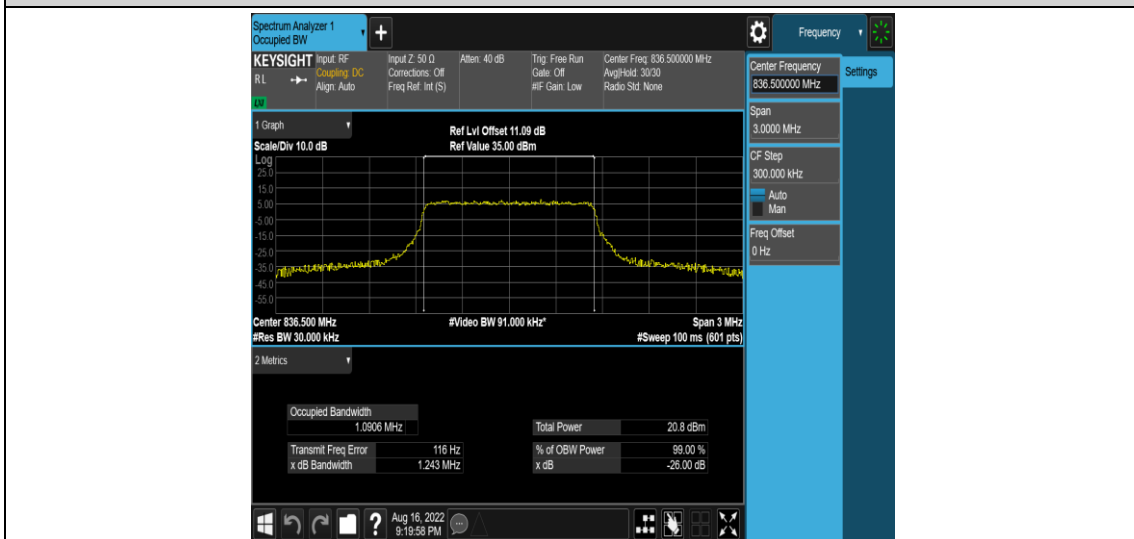

Band5-1.4MHz-QPSK-20525-6RB#0