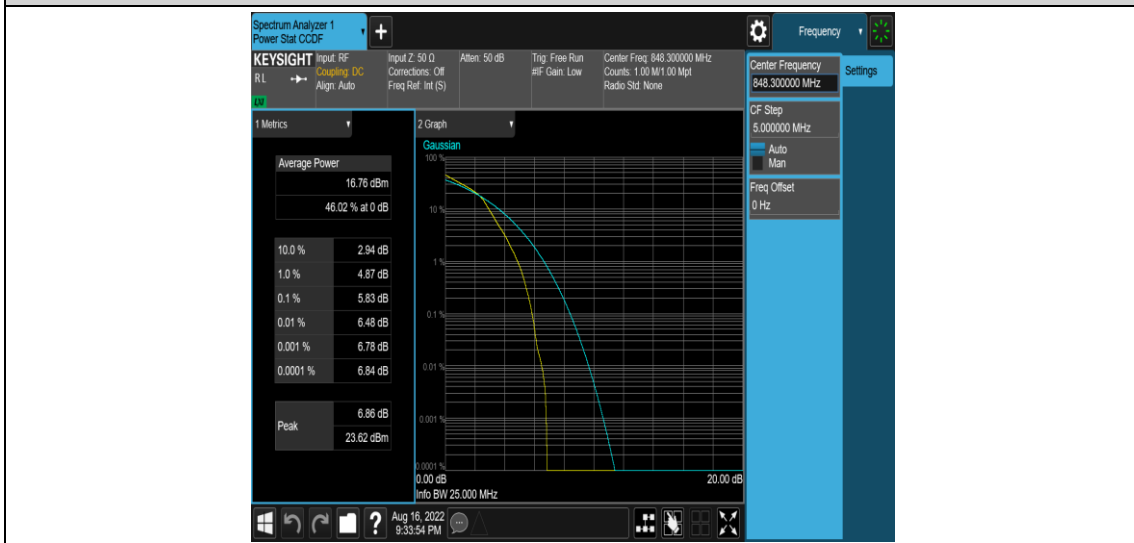

Test Graphs

Band5-1.4MHz-QPSK-20407-1RB#0

Band5-1.4MHz-QPSK-20407-6RB#0

Band5-1.4MHz-16QAM-20407-1RB#0

Band5-1.4MHz-16QAM-20407-6RB#0

Band5-1.4MHz-16QAM-20525-1RB#0

Band5-1.4MHz-16QAM-20525-6RB#0

Band5-1.4MHz-16QAM-20643-1RB#0