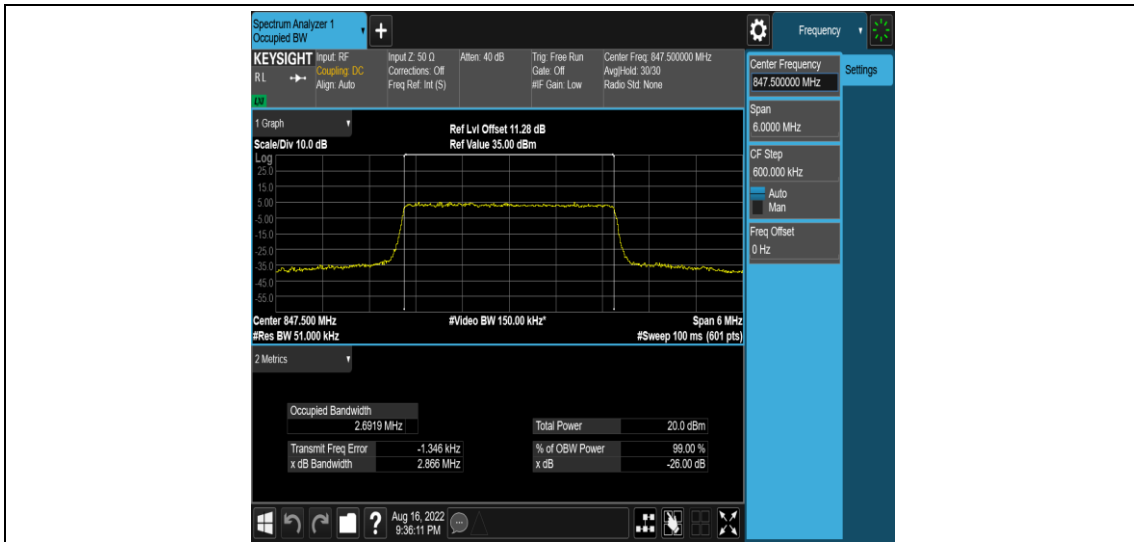

Band5-3MHz-QPSK-20635-15RB#0