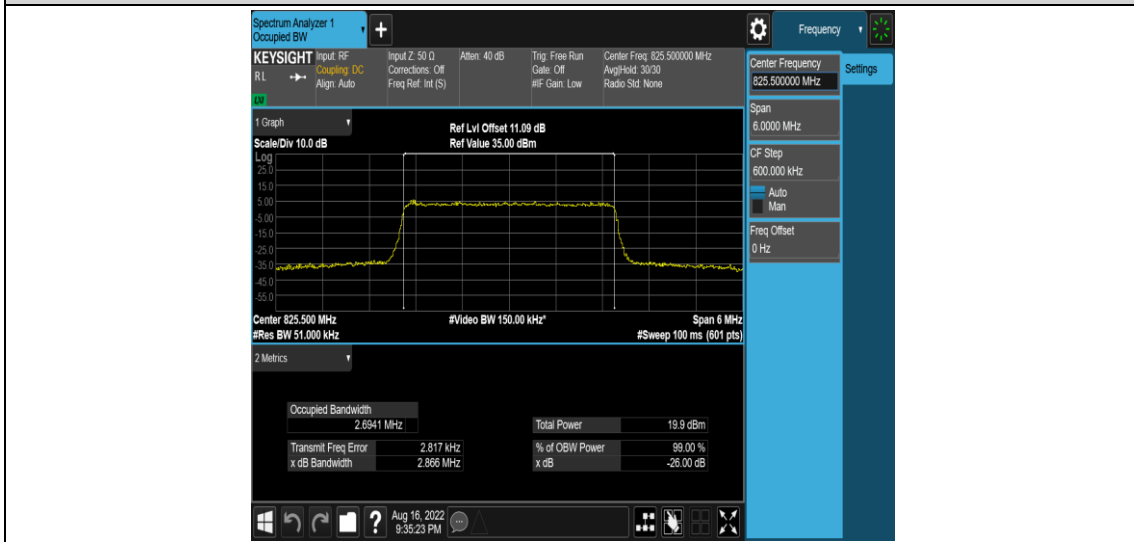

Test Graphs

Band5-1.4MHz-QPSK-20407-6RB#0

Band5-1.4MHz-QPSK-20525-6RB#0

Band5-1.4MHz-QPSK-20643-6RB#0

Band5-1.4MHz-16QAM-20407-6RB#0

Band5-1.4MHz-16QAM-20525-6RB#0

Band5-1.4MHz-16QAM-20643-6RB#0

Band5-3MHz-QPSK-20415-15RB#0