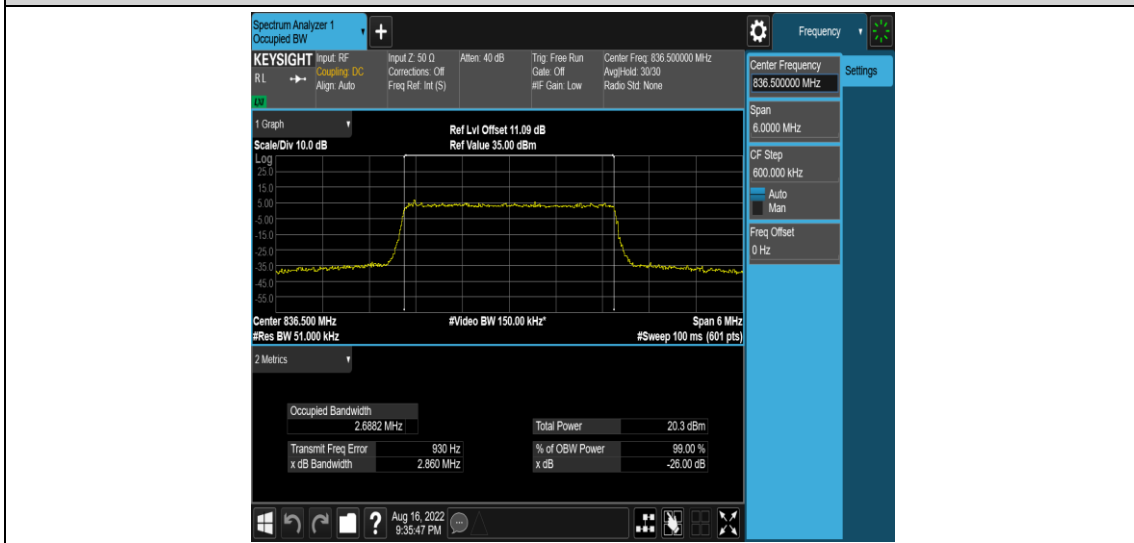

Test Graphs

Band5-1.4MHz-QPSK-20407-6RB#0

Band5-1.4MHz-QPSK-20525-6RB#0

Band5-1.4MHz-QPSK-20643-6RB#0

Band5-1.4MHz-16QAM-20407-6RB#0

Band5-1.4MHz-16QAM-20525-6RB#0

Band5-1.4MHz-16QAM-20643-6RB#0

Band5-3MHz-QPSK-20415-15RB#0