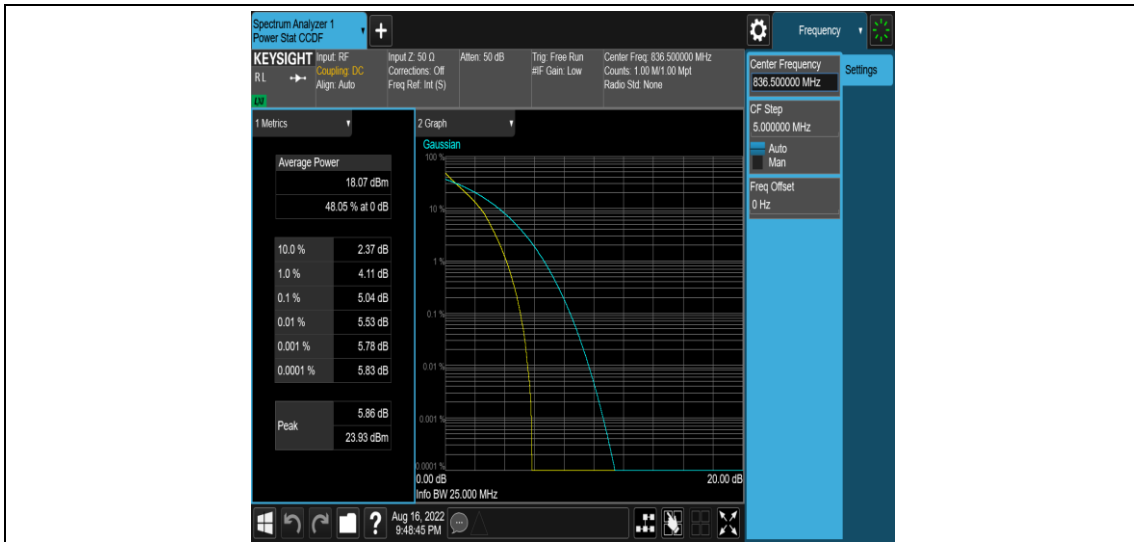

Band5-3MHz-QPSK-20525-15RB#0