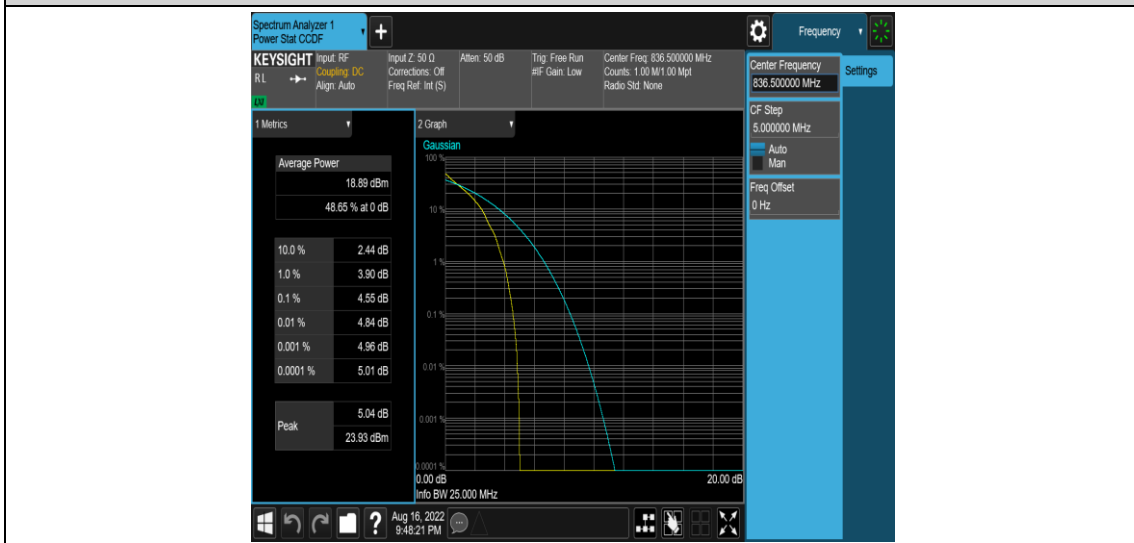

Band5-3MHz-QPSK-20525-1RB#0