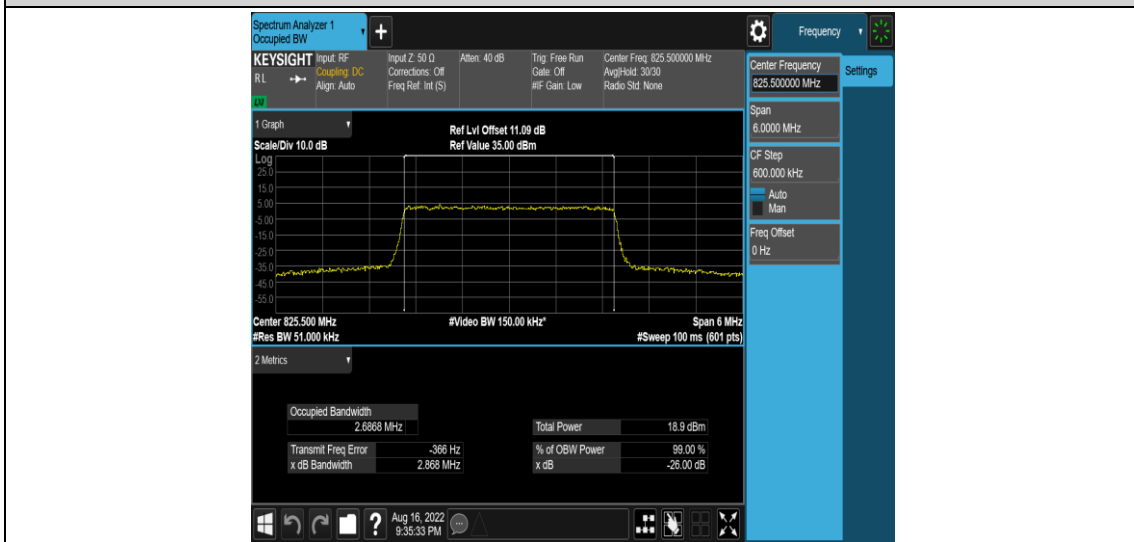

Band5-3MHz-16QAM-20415-15RB#0