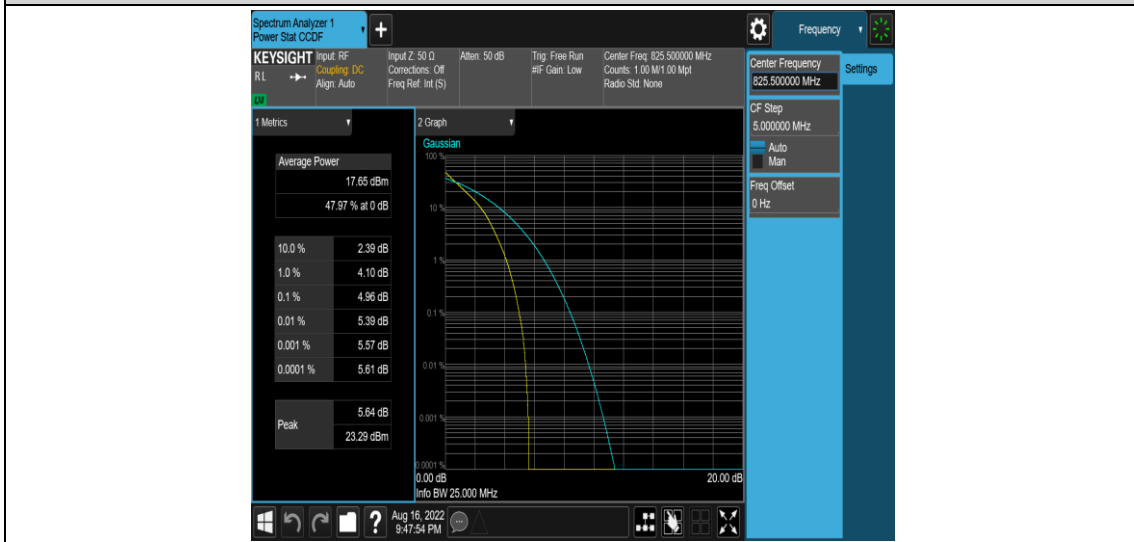

Band5-3MHz-QPSK-20415-15RB#0