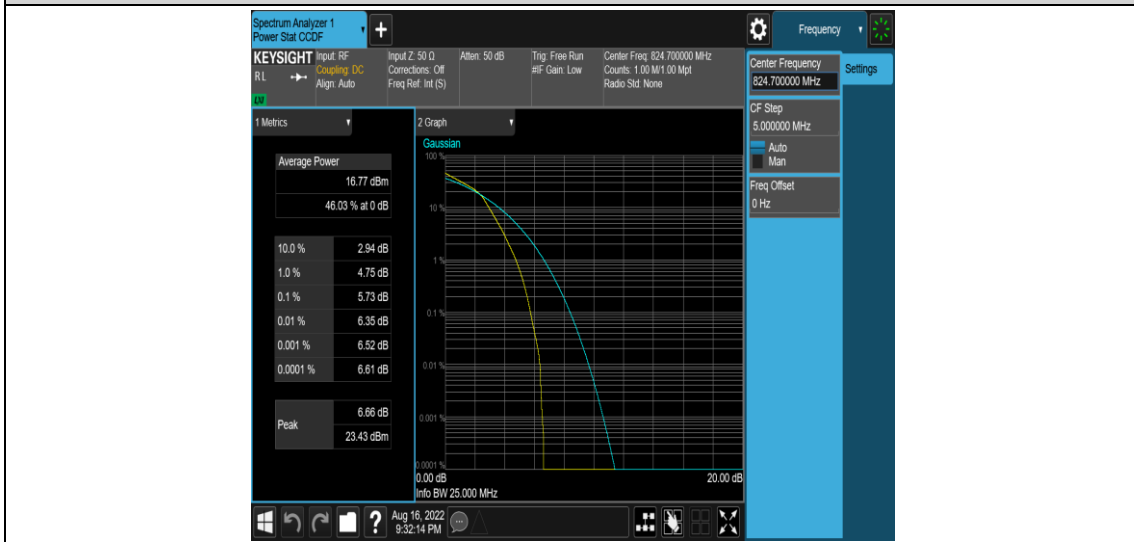

Test Graphs

Band5-1.4MHz-QPSK-20407-1RB#0

Band5-1.4MHz-QPSK-20407-6RB#0

Band5-1.4MHz-16QAM-20407-1RB#0

Band5-1.4MHz-16QAM-20407-6RB#0

Band5-1.4MHz-16QAM-20525-1RB#0

Band5-1.4MHz-16QAM-20525-6RB#0

Band5-1.4MHz-16QAM-20643-1RB#0