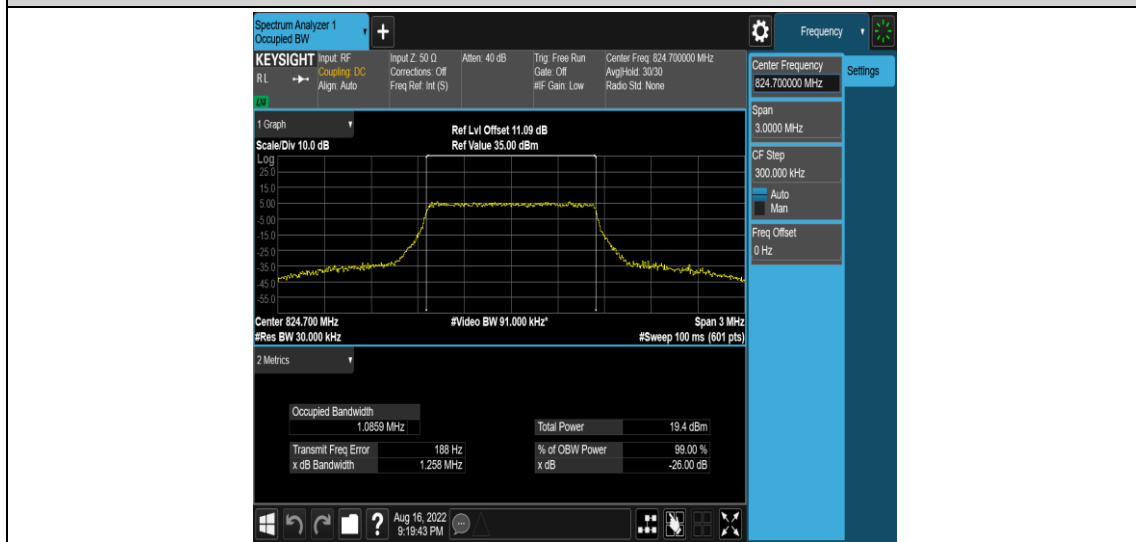

Test Graphs

Band5-1.4MHz-QPSK-20407-6RB#0

Band5-1.4MHz-QPSK-20525-6RB#0

Band5-1.4MHz-QPSK-20643-6RB#0

Band5-1.4MHz-16QAM-20407-6RB#0

Band5-1.4MHz-16QAM-20525-6RB#0

Band5-1.4MHz-16QAM-20643-6RB#0

Band5-3MHz-QPSK-20415-15RB#0