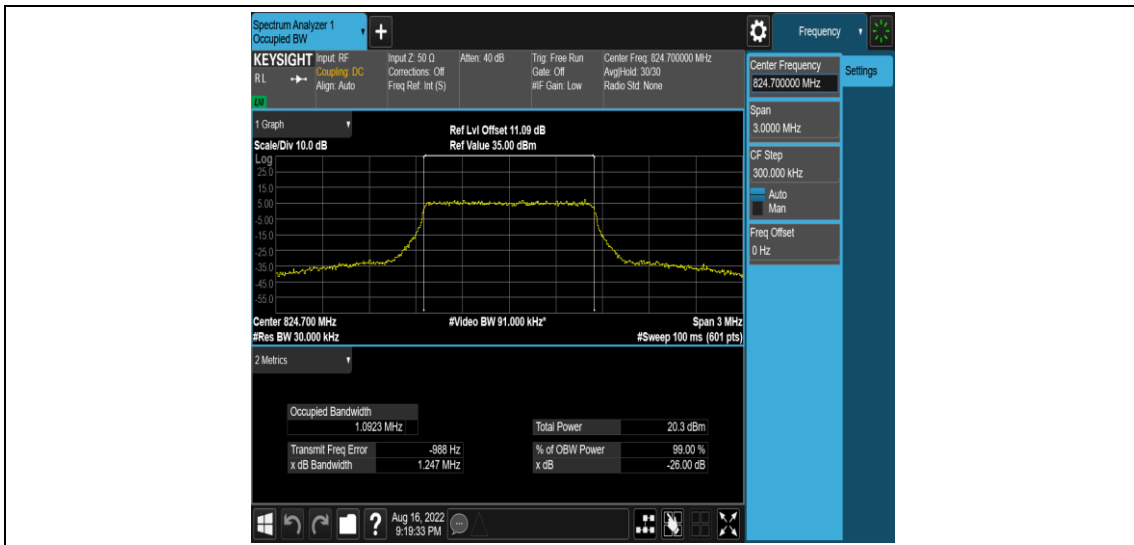

Test Graphs

Band5-1.4MHz-QPSK-20407-6RB#0