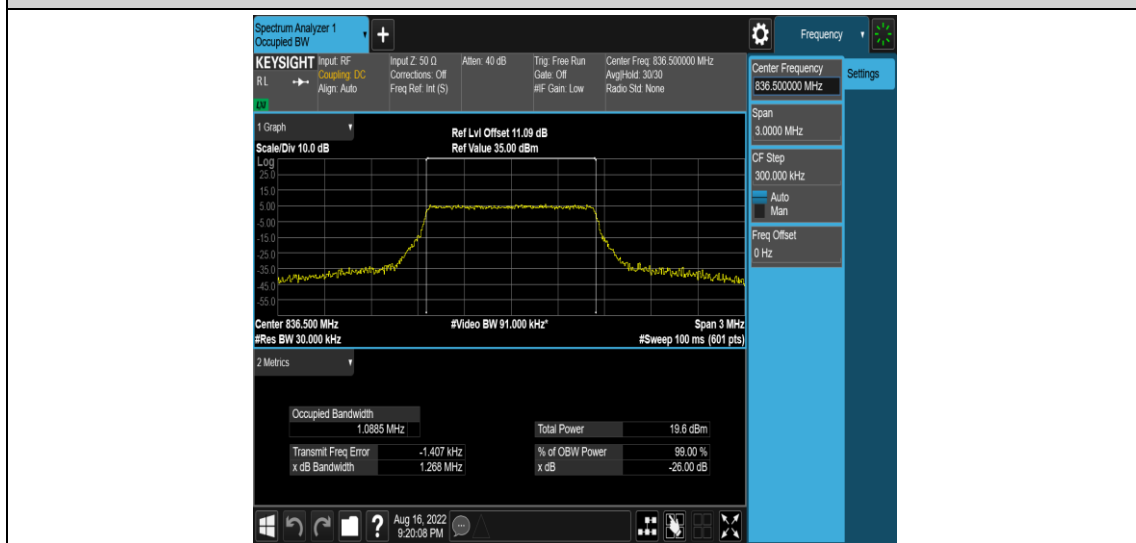

Test Graphs

Band5-1.4MHz-QPSK-20407-6RB#0

Band5-1.4MHz-QPSK-20525-6RB#0

Band5-1.4MHz-QPSK-20643-6RB#0

Band5-1.4MHz-16QAM-20407-6RB#0

Band5-1.4MHz-16QAM-20525-6RB#0

Band5-1.4MHz-16QAM-20643-6RB#0

Band5-3MHz-QPSK-20415-15RB#0