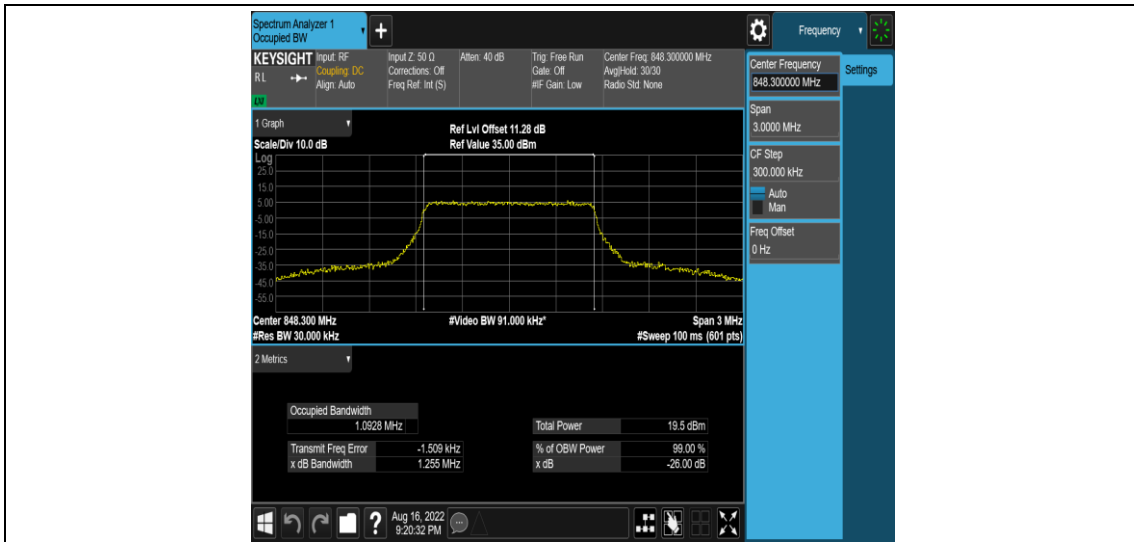

Test Graphs

Band5-1.4MHz-QPSK-20407-6RB#0

Band5-1.4MHz-QPSK-20525-6RB#0

Band5-1.4MHz-QPSK-20643-6RB#0

Band5-1.4MHz-16QAM-20407-6RB#0

Band5-1.4MHz-16QAM-20525-6RB#0

Band5-1.4MHz-16QAM-20643-6RB#0

Band5-3MHz-QPSK-20415-15RB#0