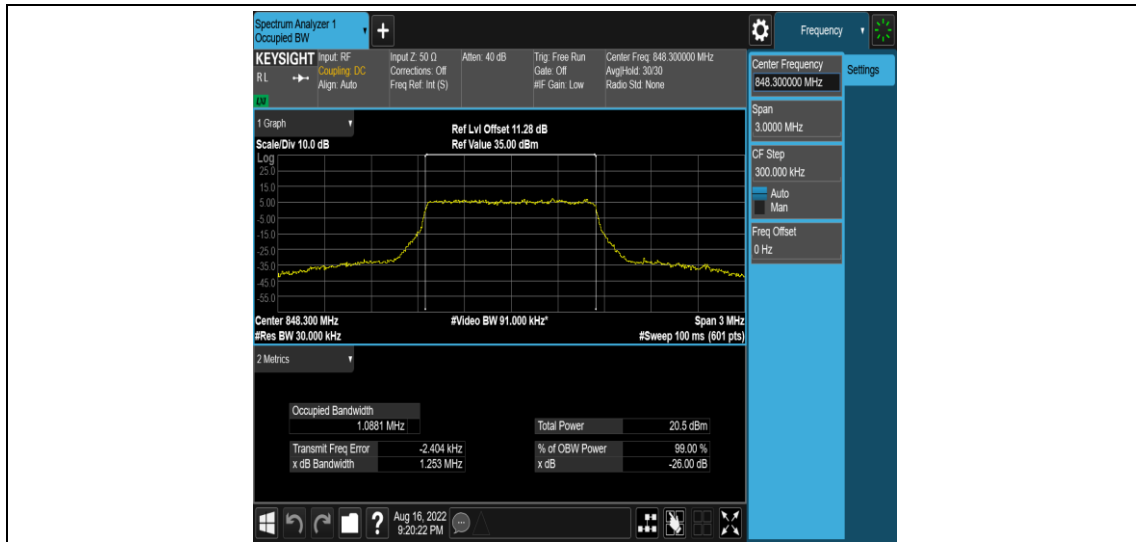

Test Result

Band	Bandwidth	Modulation	Channel	RB Configuration	Occupied Bandwidth (MHz)	26dB Bandwidth (MHz)	Verdict
Band5	1.4MHz	QPSK	20407	6RB#0	1.0923	1.247	PASS
Band5	1.4MHz	QPSK	20525	6RB#0	1.0906	1.243	PASS
Band5	1.4MHz	QPSK	20643	6RB#0	1.0881	1.253	PASS
Band5	1.4MHz	16QAM	20407	6RB#0	1.0859	1.258	PASS
Band5	1.4MHz	16QAM	20525	6RB#0	1.0885	1.268	PASS
Band5	1.4MHz	16QAM	20643	6RB#0	1.0928	1.255	PASS
Band5	3MHz	QPSK	20415	15RB#0	2.6941	2.866	PASS
Band5	3MHz	QPSK	20525	15RB#0	2.6882	2.860	PASS
Band5	3MHz	QPSK	20635	15RB#0	2.6919	2.866	PASS
Band5	3MHz	16QAM	20415	15RB#0	2.6868	2.868	PASS
Band5	3MHz	16QAM	20525	15RB#0	2.6851	2.874	PASS
Band5	3MHz	16QAM	20635	15RB#0	2.6877	2.869	PASS
Band5	5MHz	QPSK	20425	25RB#0	4.5012	4.839	PASS
Band5	5MHz	QPSK	20525	25RB#0	4.4949	4.857	PASS
Band5	5MHz	QPSK	20625	25RB#0	4.4973	4.827	PASS
Band5	5MHz	16QAM	20425	25RB#0	4.5018	4.802	PASS
Band5	5MHz	16QAM	20525	25RB#0	4.5025	4.799	PASS
Band5	5MHz	16QAM	20625	25RB#0	4.4982	4.858	PASS
Band5	10MHz	QPSK	20450	50RB#0	8.9688	9.518	PASS
Band5	10MHz	QPSK	20525	50RB#0	8.9636	9.538	PASS
Band5	10MHz	QPSK	20600	50RB#0	8.9697	9.515	PASS
Band5	10MHz	16QAM	20450	50RB#0	8.9633	9.511	PASS
Band5	10MHz	16QAM	20525	50RB#0	8.9574	9.499	PASS
Band5	10MHz	16QAM	20600	50RB#0	8.9694	9.506	PASS

Test Graphs

Band5-1.4MHz-QPSK-20407-6RB#0

Band5-1.4MHz-QPSK-20525-6RB#0

Band5-1.4MHz-QPSK-20643-6RB#0

Band5-1.4MHz-16QAM-20407-6RB#0

Band5-1.4MHz-16QAM-20525-6RB#0

Band5-1.4MHz-16QAM-20643-6RB#0

Band5-3MHz-QPSK-20415-15RB#0