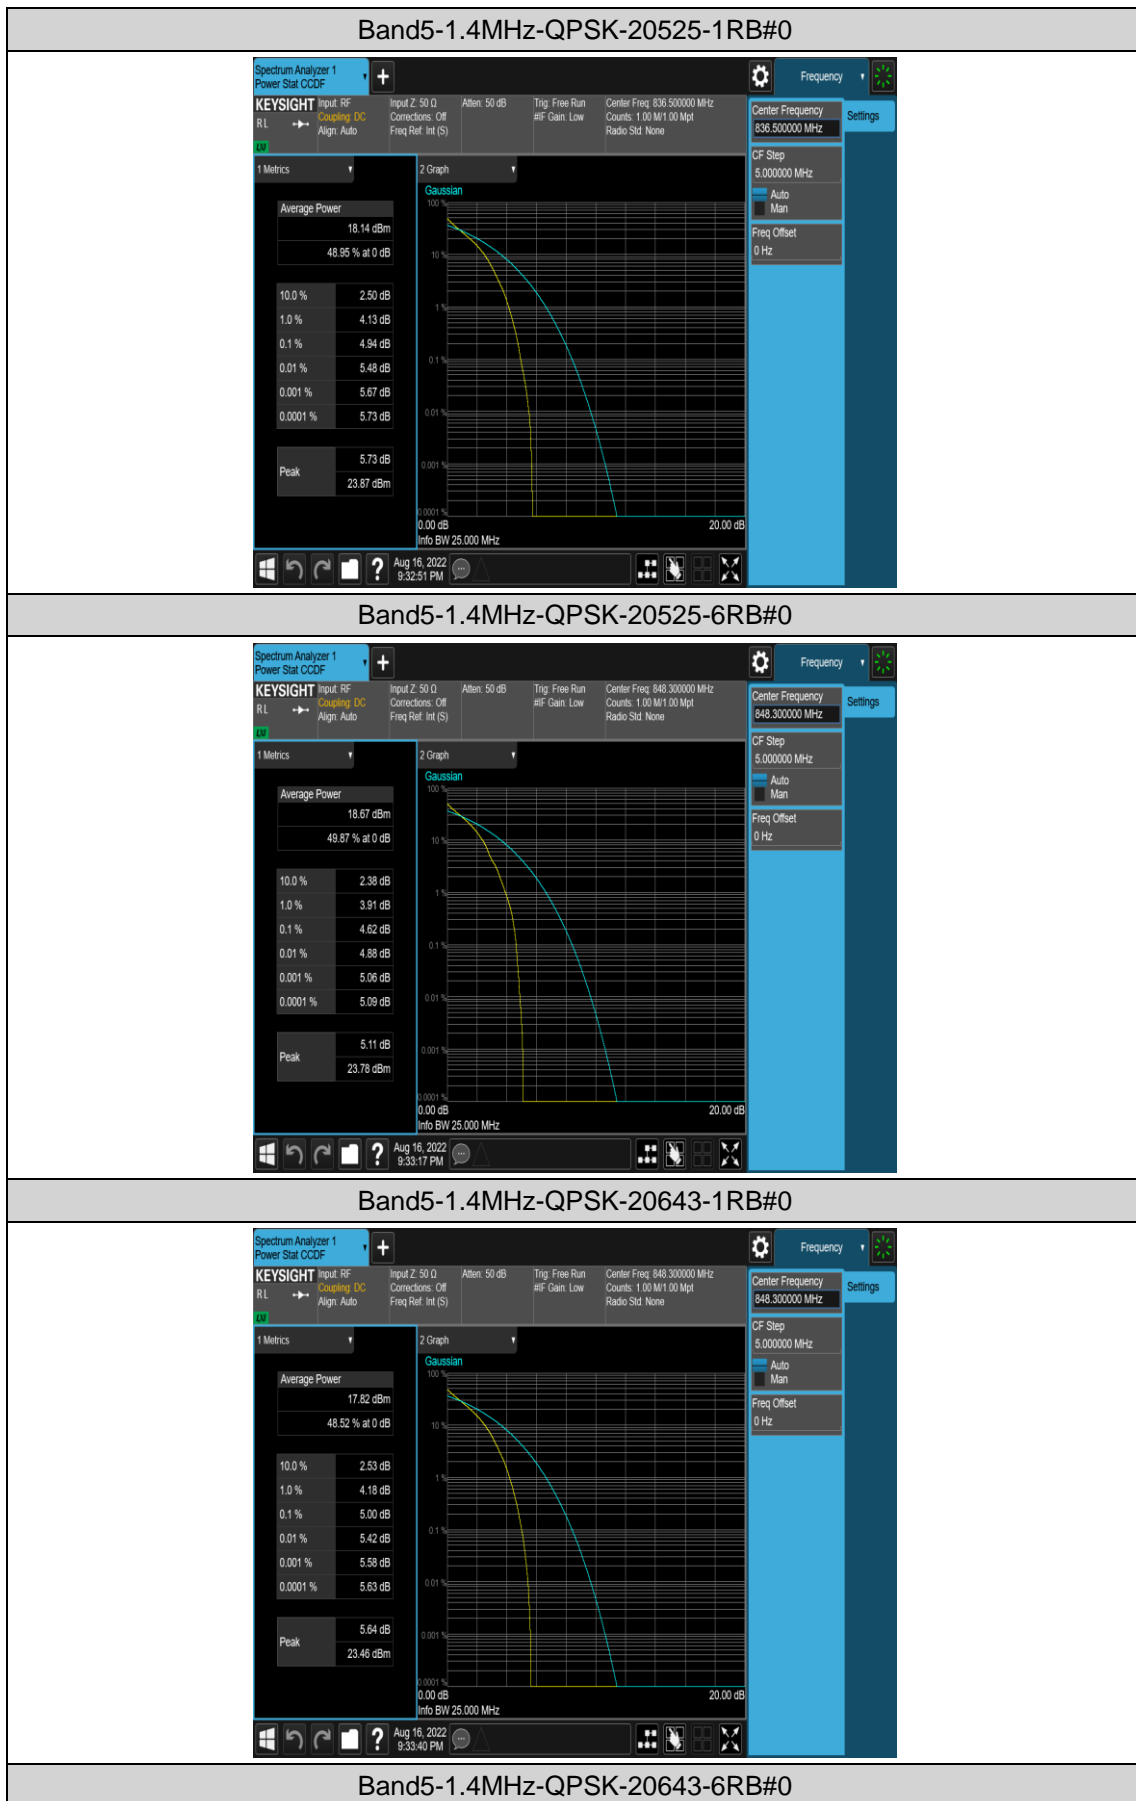

Test Graphs

Band5-1.4MHz-QPSK-20407-1RB#0

Band5-1.4MHz-QPSK-20407-6RB#0

Band5-1.4MHz-16QAM-20407-1RB#0

Band5-1.4MHz-16QAM-20407-6RB#0

Band5-1.4MHz-16QAM-20525-1RB#0

Band5-1.4MHz-16QAM-20525-6RB#0

Band5-1.4MHz-16QAM-20643-1RB#0