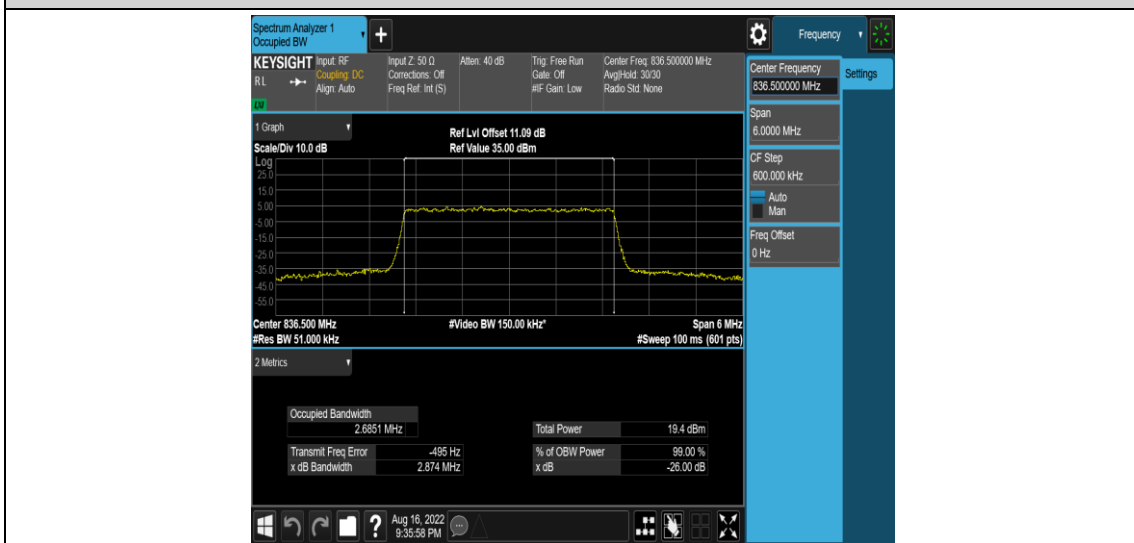

Band5-3MHz-16QAM-20525-15RB#0