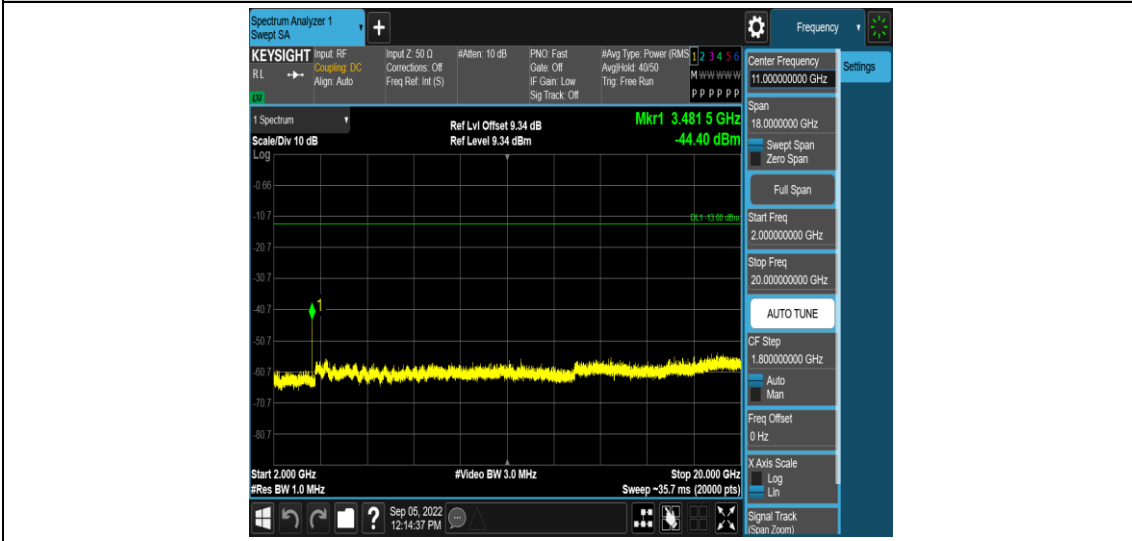

Band4-15MHz-16QAM-20175-1RB#0-Range5:2000~20000MHz

Band4-15MHz-16QAM-20325-1RB#0-Range1:0.009~0.15MHz

Band4-15MHz-16QAM-20325-1RB#0-Range2:0.15~30MHz

Band4-15MHz-16QAM-20325-1RB#0-Range3:30~1000MHz

Band4-15MHz-16QAM-20325-1RB#0-Range4: 1000~2000MHz