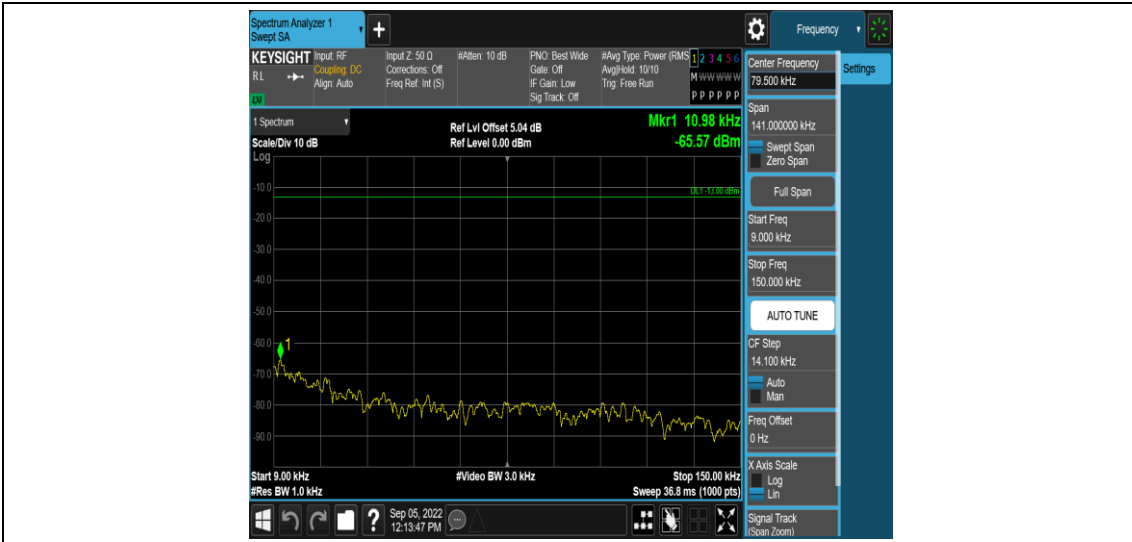

Band4-15MHz-QPSK-20325-1RB#0-Range5:2000~20000MHz

Band4-15MHz-16QAM-20025-1RB#0-Range1:0.009~0.15MHz

Band4-15MHz-16QAM-20025-1RB#0-Range2:0.15~30MHz

Band4-15MHz-16QAM-20025-1RB#0-Range3:30~1000MHz

Band4-15MHz-16QAM-20025-1RB#0-Range4:1000~2000MHz

Band4-15MHz-16QAM-2025-1RB#0-Range5:2000~20000MHz

Band4-15MHz-16QAM-20175-1RB#0-Range1:0.009~0.15MHz

Band4-15MHz-16QAM-20175-1RB#0-Range2:0.15~30MHz

Band4-15MHz-16QAM-20175-1RB#0-Range3:30~1000MHz

Band4-15MHz-16QAM-20175-1RB#0-Range4:1000~2000MHz

Band4-15MHz-16QAM-20175-1RB#0-Range5:2000~20000MHz

Band4-15MHz-16QAM-20325-1RB#0-Range1:0.009~0.15MHz

Band4-15MHz-16QAM-20325-1RB#0-Range2:0.15~30MHz

Band4-15MHz-16QAM-20325-1RB#0-Range3:30~1000MHz

Band4-15MHz-16QAM-20325-1RB#0-Range4: 1000~2000MHz