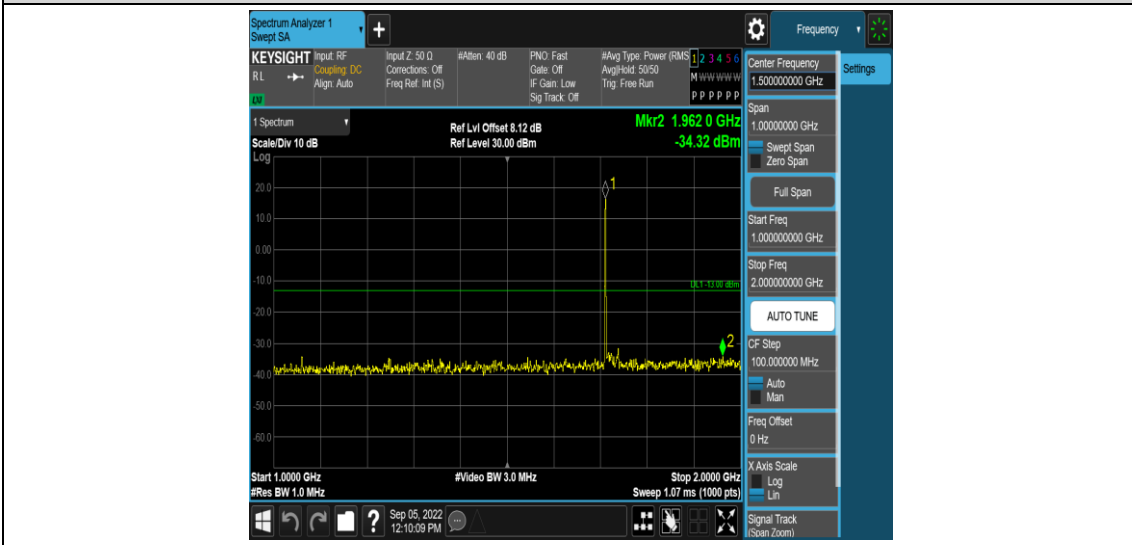

Band4-15MHz-QPSK-20175-1RB#0-Range5:2000~20000MHz

Band4-15MHz-QPSK-20325-1RB#0-Range1:0.009~0.15MHz

Band4-15MHz-QPSK-20325-1RB#0-Range2:0.15~30MHz

Band4-15MHz-QPSK-20325-1RB#0-Range3:30~1000MHz

Band4-15MHz-QPSK-20325-1RB#0-Range4:1000~2000MHz

Band4-15MHz-QPSK-20325-1RB#0-Range5:2000~20000MHz

Band4-15MHz-16QAM-20025-1RB#0-Range1:0.009~0.15MHz

Band4-15MHz-16QAM-20025-1RB#0-Range2:0.15~30MHz

Band4-15MHz-16QAM-20025-1RB#0-Range3:30~1000MHz

Band4-15MHz-16QAM-20025-1RB#0-Range4:1000~2000MHz

Band4-15MHz-16QAM-2025-1RB#0-Range5:2000~20000MHz

Band4-15MHz-16QAM-20175-1RB#0-Range1:0.009~0.15MHz

Band4-15MHz-16QAM-20175-1RB#0-Range2:0.15~30MHz

Band4-15MHz-16QAM-20175-1RB#0-Range3:30~1000MHz

Band4-15MHz-16QAM-20175-1RB#0-Range4:1000~2000MHz