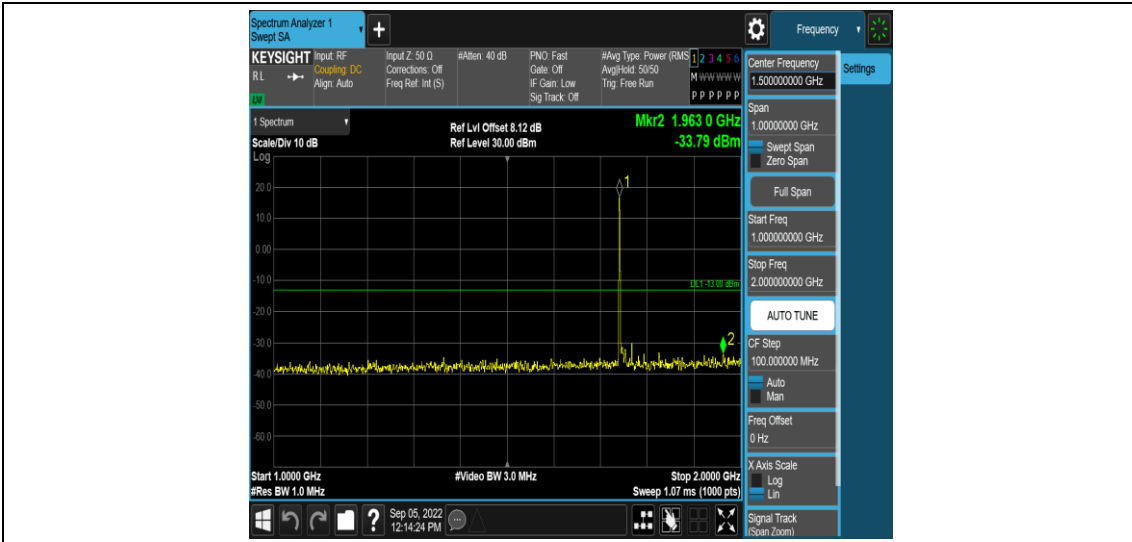

Band4-15MHz-16QAM-20175-1RB#0-Range5:2000~20000MHz

Band4-15MHz-16QAM-20325-1RB#0-Range1:0.009~0.15MHz

Band4-15MHz-16QAM-20325-1RB#0-Range2:0.15~30MHz

Band4-15MHz-16QAM-20325-1RB#0-Range3:30~1000MHz

Band4-15MHz-16QAM-20325-1RB#0-Range4: 1000~2000MHz