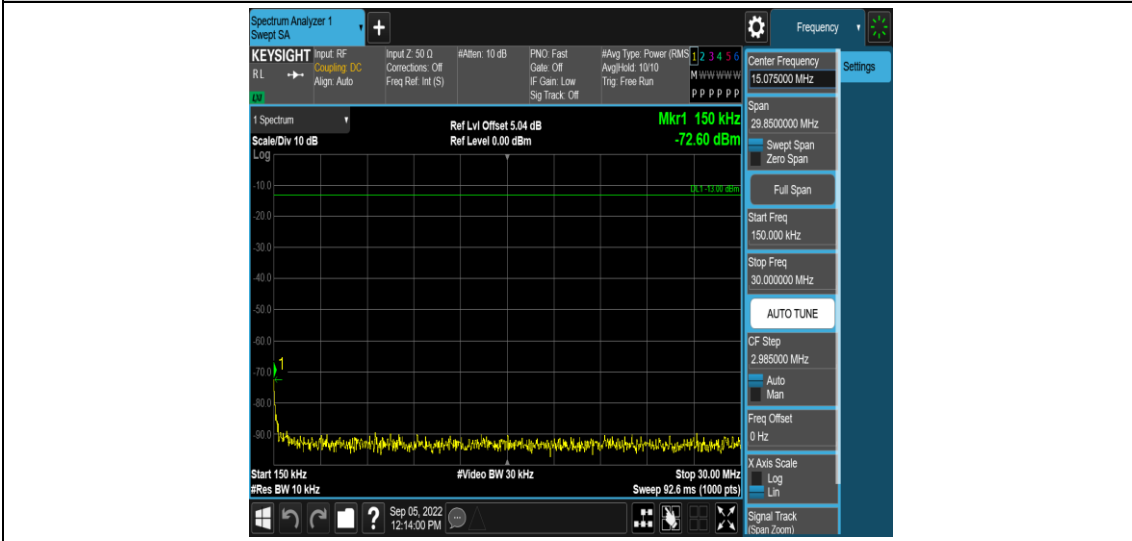

Band4-15MHz-16QAM-2025-1RB#0-Range5:2000~20000MHz

Band4-15MHz-16QAM-20175-1RB#0-Range1:0.009~0.15MHz

Band4-15MHz-16QAM-20175-1RB#0-Range2:0.15~30MHz

Band4-15MHz-16QAM-20175-1RB#0-Range3:30~1000MHz

Band4-15MHz-16QAM-20175-1RB#0-Range4:1000~2000MHz

Band4-15MHz-16QAM-20175-1RB#0-Range5:2000~20000MHz

Band4-15MHz-16QAM-20325-1RB#0-Range1:0.009~0.15MHz

Band4-15MHz-16QAM-20325-1RB#0-Range2:0.15~30MHz

Band4-15MHz-16QAM-20325-1RB#0-Range3:30~1000MHz

Band4-15MHz-16QAM-20325-1RB#0-Range4: 1000~2000MHz