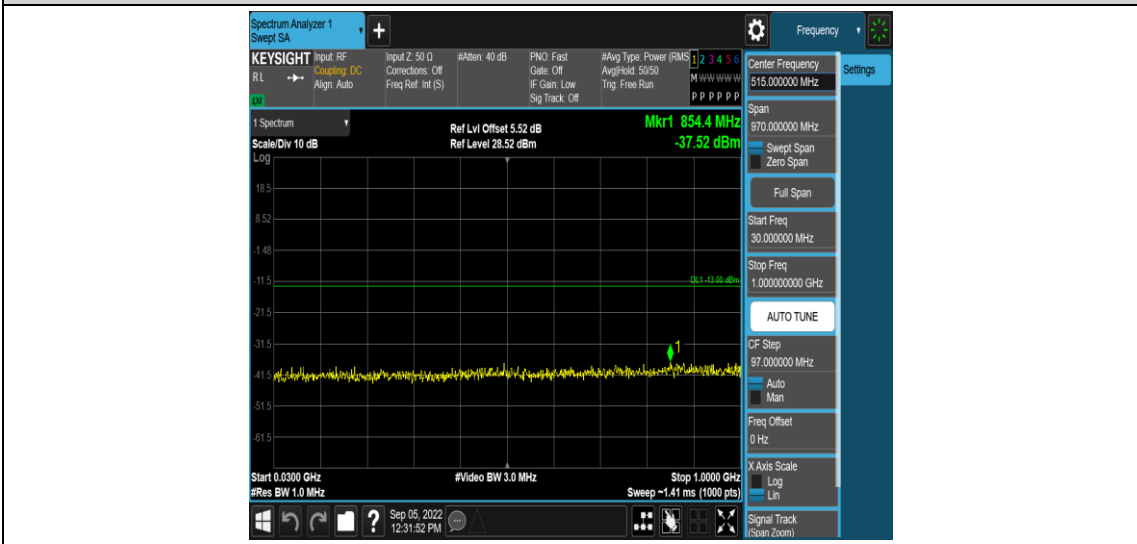

Band4-20MHz-QPSK-20050-1RB#0-Range2:0.15~30MHz

Band4-20MHz-QPSK-20050-1RB#0-Range3:30~1000MHz