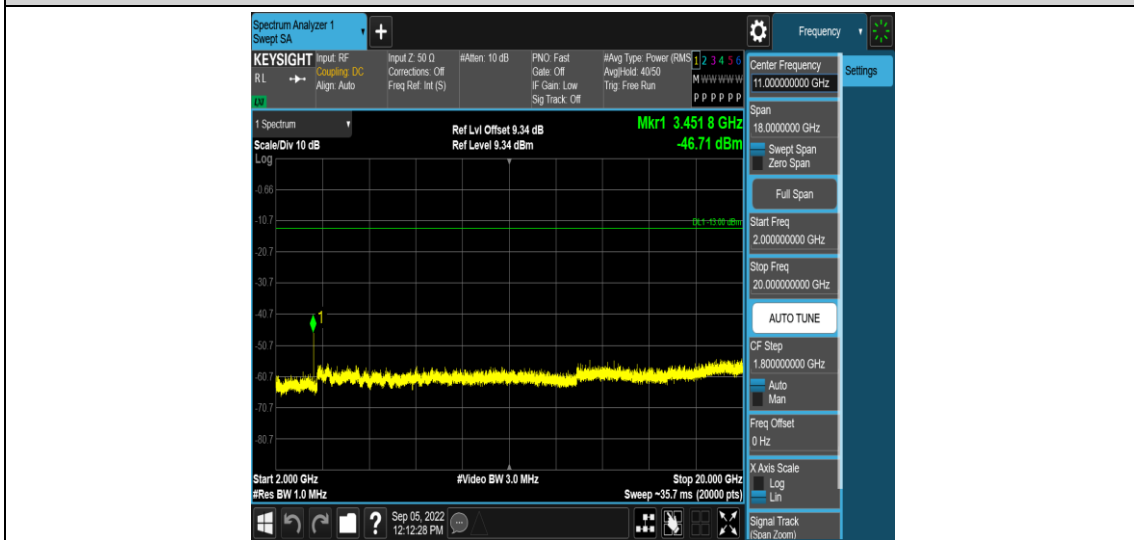

Band4-15MHz-16QAM-2025-1RB#0-Range5:2000~20000MHz

Band4-15MHz-16QAM-20175-1RB#0-Range1:0.009~0.15MHz

Band4-15MHz-16QAM-20175-1RB#0-Range2:0.15~30MHz

Band4-15MHz-16QAM-20175-1RB#0-Range3:30~1000MHz

Band4-15MHz-16QAM-20175-1RB#0-Range4:1000~2000MHz

Band4-15MHz-16QAM-20175-1RB#0-Range5:2000~20000MHz

Band4-15MHz-16QAM-20325-1RB#0-Range1:0.009~0.15MHz

Band4-15MHz-16QAM-20325-1RB#0-Range2:0.15~30MHz

Band4-15MHz-16QAM-20325-1RB#0-Range3:30~1000MHz

Band4-15MHz-16QAM-20325-1RB#0-Range4: 1000~2000MHz