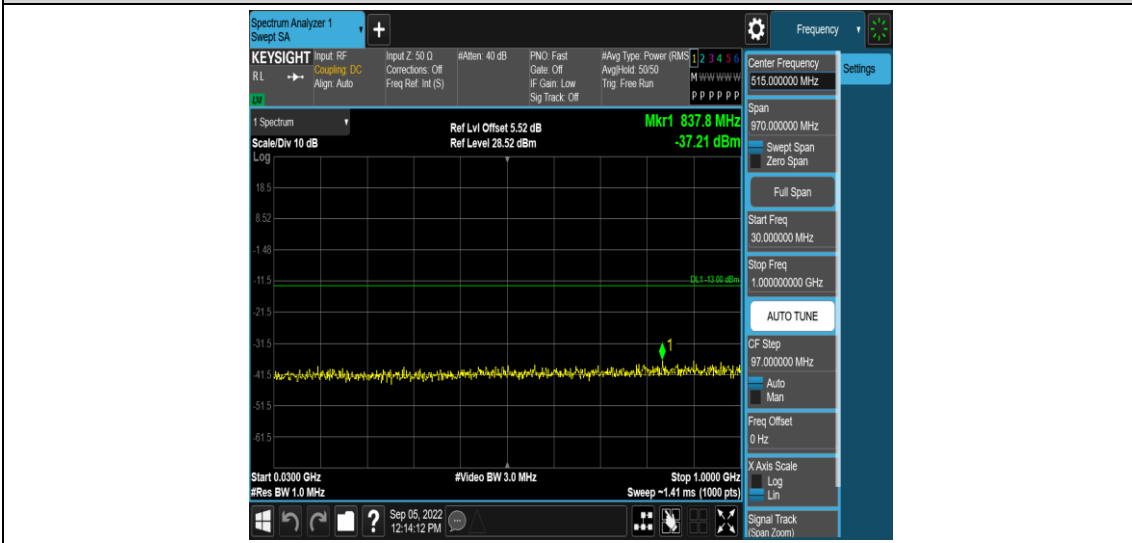

Band4-15MHz-16QAM-2025-1RB#0-Range5:2000~20000MHz

Band4-15MHz-16QAM-20175-1RB#0-Range1:0.009~0.15MHz

Band4-15MHz-16QAM-20175-1RB#0-Range2:0.15~30MHz

Band4-15MHz-16QAM-20175-1RB#0-Range3:30~1000MHz

Band4-15MHz-16QAM-20175-1RB#0-Range4:1000~2000MHz

Band4-15MHz-16QAM-20175-1RB#0-Range5:2000~20000MHz

Band4-15MHz-16QAM-20325-1RB#0-Range1:0.009~0.15MHz

Band4-15MHz-16QAM-20325-1RB#0-Range2:0.15~30MHz

Band4-15MHz-16QAM-20325-1RB#0-Range3:30~1000MHz

Band4-15MHz-16QAM-20325-1RB#0-Range4: 1000~2000MHz