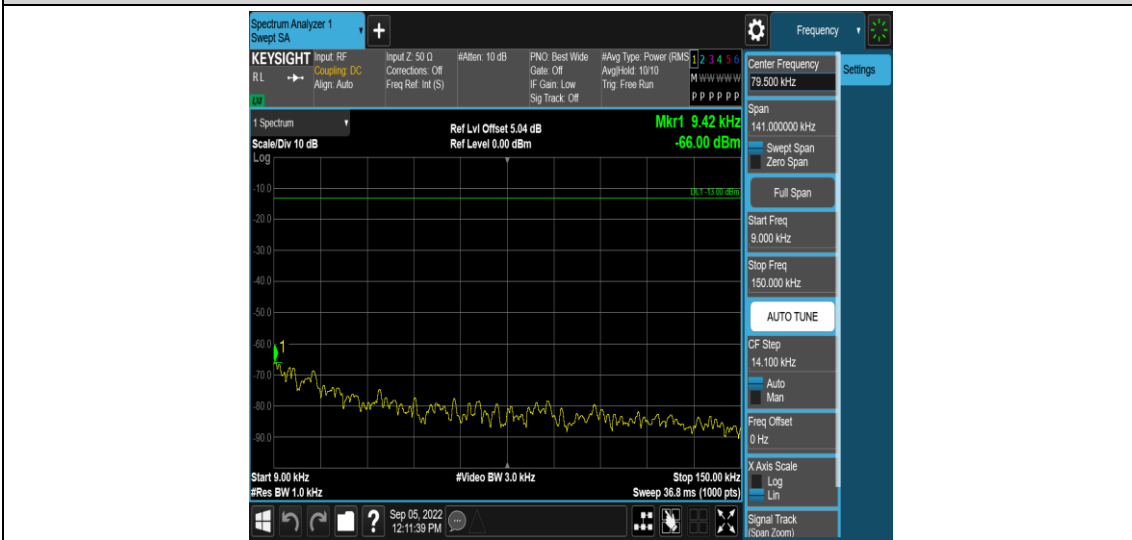

Band4-15MHz-QPSK-20175-1RB#0-Range5:2000~20000MHz

Band4-15MHz-QPSK-20325-1RB#0-Range1:0.009~0.15MHz

Band4-15MHz-QPSK-20325-1RB#0-Range2:0.15~30MHz

Band4-15MHz-QPSK-20325-1RB#0-Range3:30~1000MHz

Band4-15MHz-QPSK-20325-1RB#0-Range4:1000~2000MHz

Band4-15MHz-QPSK-20325-1RB#0-Range5:2000~20000MHz

Band4-15MHz-16QAM-20025-1RB#0-Range1:0.009~0.15MHz

Band4-15MHz-16QAM-20025-1RB#0-Range2:0.15~30MHz

Band4-15MHz-16QAM-20025-1RB#0-Range3:30~1000MHz

Band4-15MHz-16QAM-20025-1RB#0-Range4:1000~2000MHz

Band4-15MHz-16QAM-2025-1RB#0-Range5:2000~20000MHz

Band4-15MHz-16QAM-20175-1RB#0-Range1:0.009~0.15MHz

Band4-15MHz-16QAM-20175-1RB#0-Range2:0.15~30MHz

Band4-15MHz-16QAM-20175-1RB#0-Range3:30~1000MHz

Band4-15MHz-16QAM-20175-1RB#0-Range4:1000~2000MHz

Band4-15MHz-16QAM-20175-1RB#0-Range5:2000~20000MHz

Band4-15MHz-16QAM-20325-1RB#0-Range1:0.009~0.15MHz

Band4-15MHz-16QAM-20325-1RB#0-Range2:0.15~30MHz

Band4-15MHz-16QAM-20325-1RB#0-Range3:30~1000MHz

Band4-15MHz-16QAM-20325-1RB#0-Range4: 1000~2000MHz