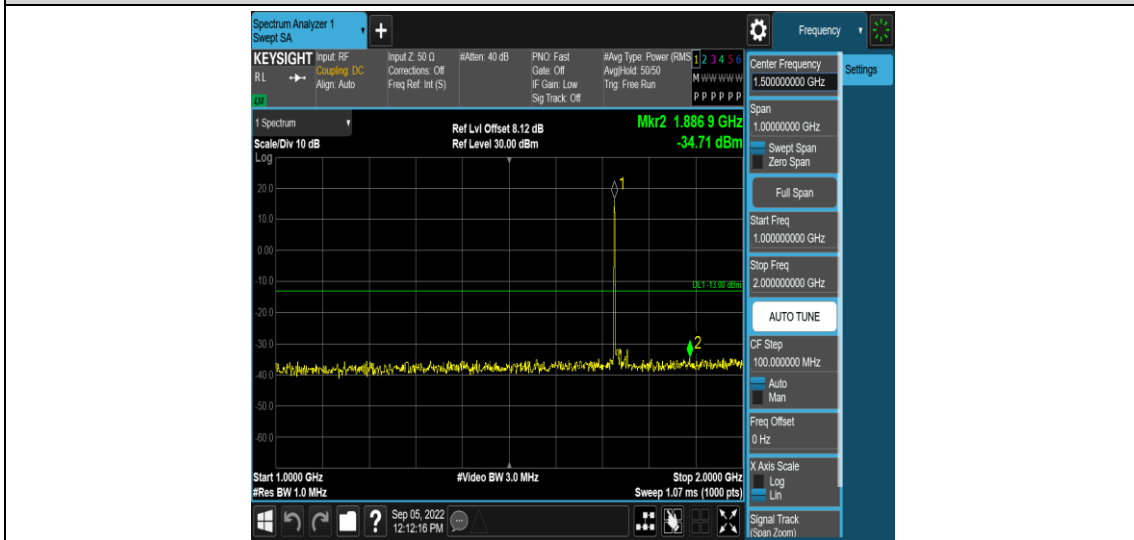

Band4-15MHz-16QAM-2025-1RB#0-Range5:2000~20000MHz

Band4-15MHz-16QAM-20175-1RB#0-Range1:0.009~0.15MHz

Band4-15MHz-16QAM-20175-1RB#0-Range2:0.15~30MHz

Band4-15MHz-16QAM-20175-1RB#0-Range3:30~1000MHz

Band4-15MHz-16QAM-20175-1RB#0-Range4:1000~2000MHz

Band4-15MHz-16QAM-20175-1RB#0-Range5:2000~20000MHz

Band4-15MHz-16QAM-20325-1RB#0-Range1:0.009~0.15MHz

Band4-15MHz-16QAM-20325-1RB#0-Range2:0.15~30MHz

Band4-15MHz-16QAM-20325-1RB#0-Range3:30~1000MHz

Band4-15MHz-16QAM-20325-1RB#0-Range4: 1000~2000MHz