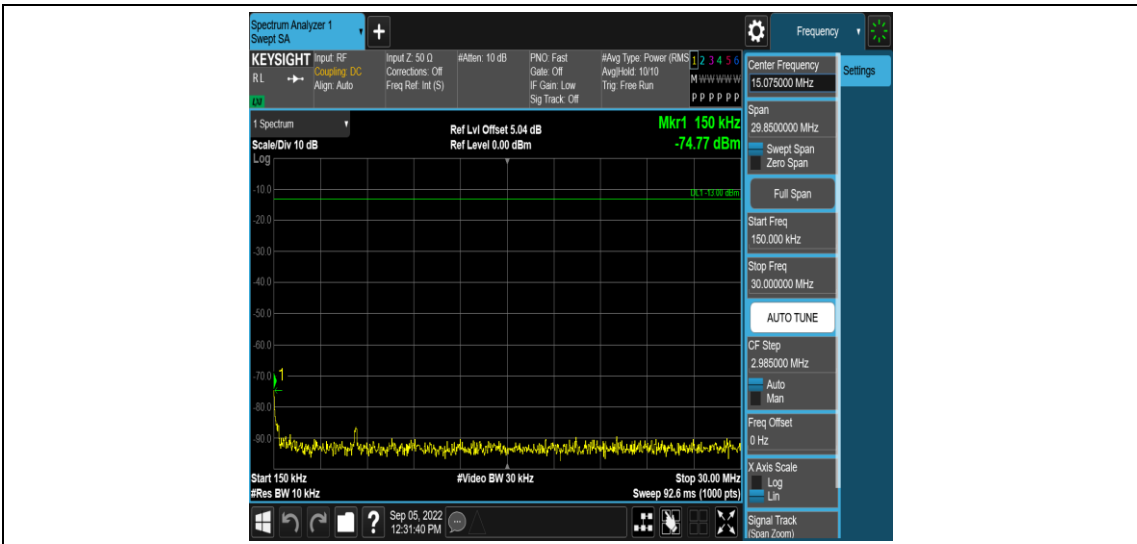

Band4-20MHz-QPSK-20050-1RB#0-Range1:0.009~0.15MHz

Band4-20MHz-QPSK-20050-1RB#0-Range2:0.15~30MHz