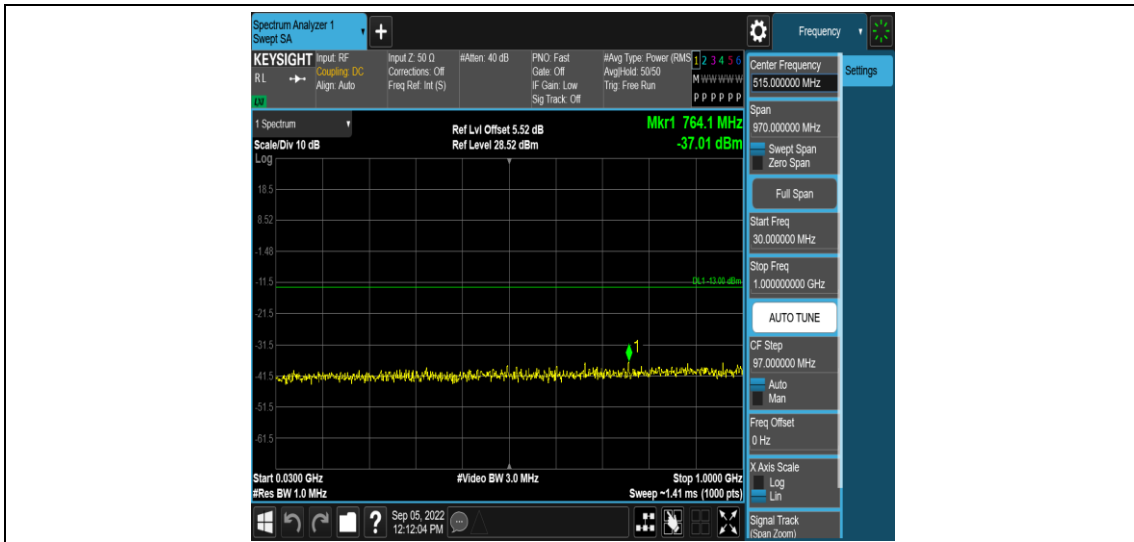

Band4-15MHz-16QAM-20175-1RB#0-Range2:0.15~30MHz

Band4-15MHz-16QAM-20175-1RB#0-Range3:30~1000MHz