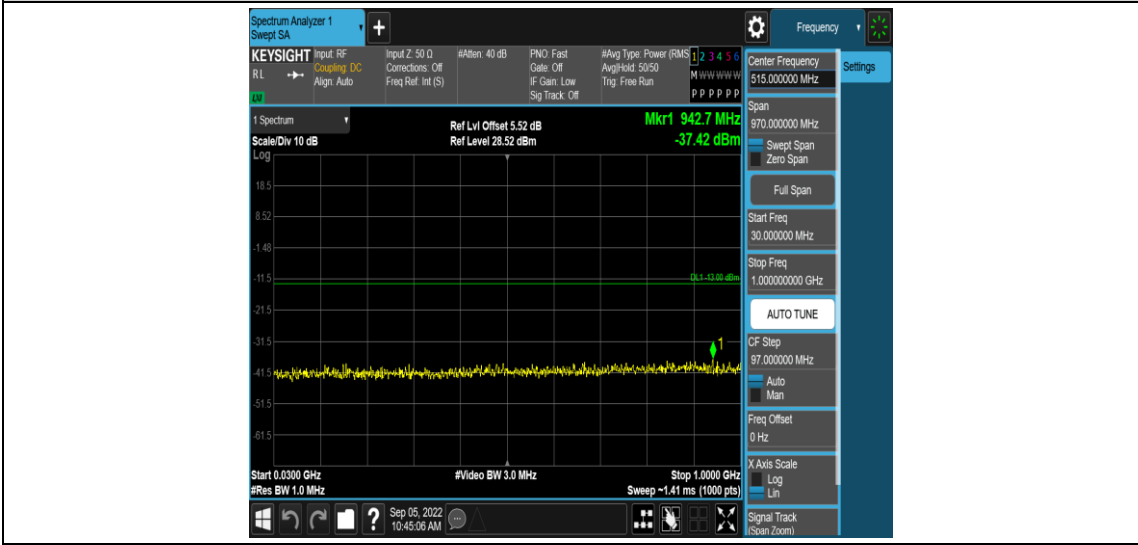

Band4-1.4MHz-16QAM-20393-1RB#0-Range2:0.15~30MHz

Band4-1.4MHz-16QAM-20393-1RB#0-Range3:30~1000MHz