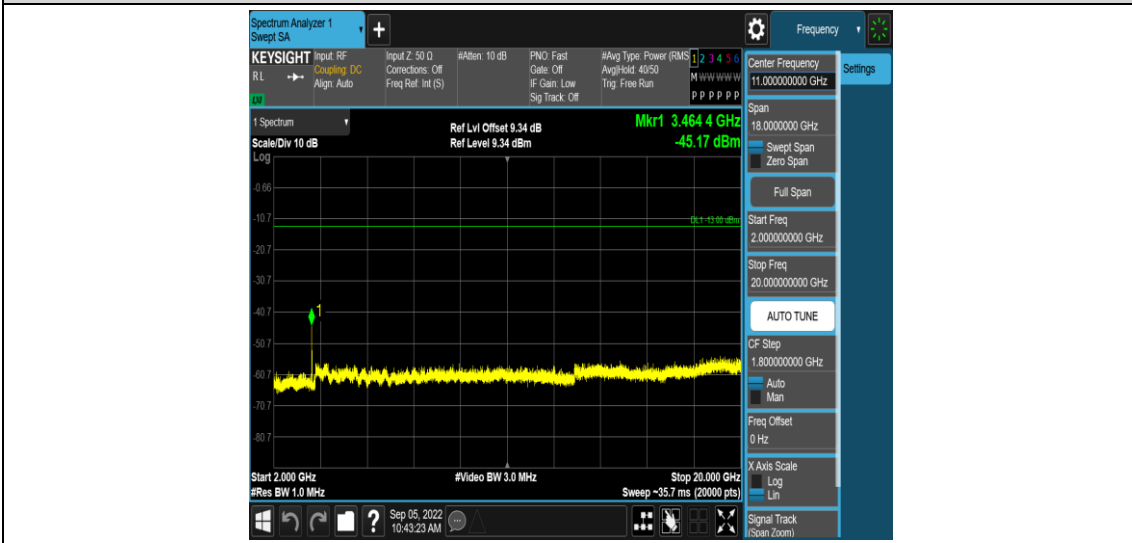

Band4-1.4MHz-16QAM-20175-1RB#0-Range1:0.009~0.15MHz

Band4-1.4MHz-16QAM-20175-1RB#0-Range2:0.15~30MHz

Band4-1.4MHz-16QAM-20175-1RB#0-Range3:30~1000MHz

Band4-1.4MHz-16QAM-20175-1RB#0-Range4:1000~2000MHz

Band4-1.4MHz-16QAM-20175-1RB#0-Range5:2000~20000MHz