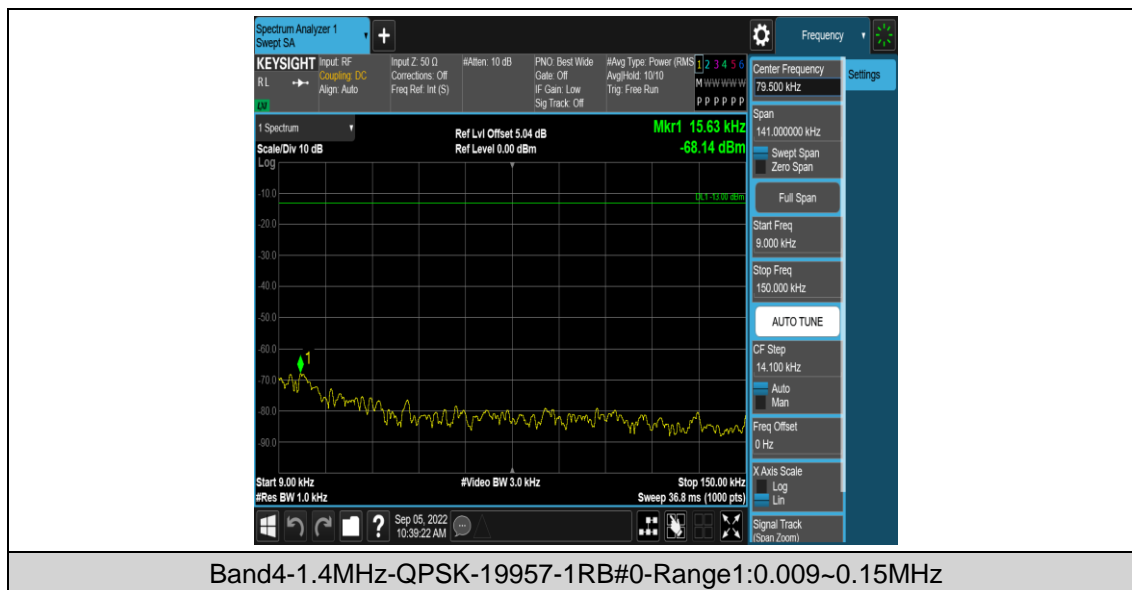

Band4	20MHz	QPSK	20300	1RB#0	Range3:30~1000MHz	PASS
Band4	20MHz	QPSK	20300	1RB#0	Range4:1000~2000MHz	PASS
Band4	20MHz	QPSK	20300	1RB#0	Range5:2000~20000MHz	PASS
Band4	20MHz	16QAM	20050	1RB#0	Range1:0.009~0.15MHz	PASS
Band4	20MHz	16QAM	20050	1RB#0	Range2:0.15~30MHz	PASS
Band4	20MHz	16QAM	20050	1RB#0	Range3:30~1000MHz	PASS
Band4	20MHz	16QAM	20050	1RB#0	Range4:1000~2000MHz	PASS
Band4	20MHz	16QAM	20050	1RB#0	Range5:2000~20000MHz	PASS
Band4	20MHz	16QAM	20175	1RB#0	Range1:0.009~0.15MHz	PASS
Band4	20MHz	16QAM	20175	1RB#0	Range2:0.15~30MHz	PASS
Band4	20MHz	16QAM	20175	1RB#0	Range3:30~1000MHz	PASS
Band4	20MHz	16QAM	20175	1RB#0	Range4:1000~2000MHz	PASS
Band4	20MHz	16QAM	20175	1RB#0	Range5:2000~20000MHz	PASS
Band4	20MHz	16QAM	20300	1RB#0	Range1:0.009~0.15MHz	PASS
Band4	20MHz	16QAM	20300	1RB#0	Range2:0.15~30MHz	PASS
Band4	20MHz	16QAM	20300	1RB#0	Range3:30~1000MHz	PASS
Band4	20MHz	16QAM	20300	1RB#0	Range4:1000~2000MHz	PASS
Band4	20MHz	16QAM	20300	1RB#0	Range5:2000~20000MHz	PASS

Test Graphs