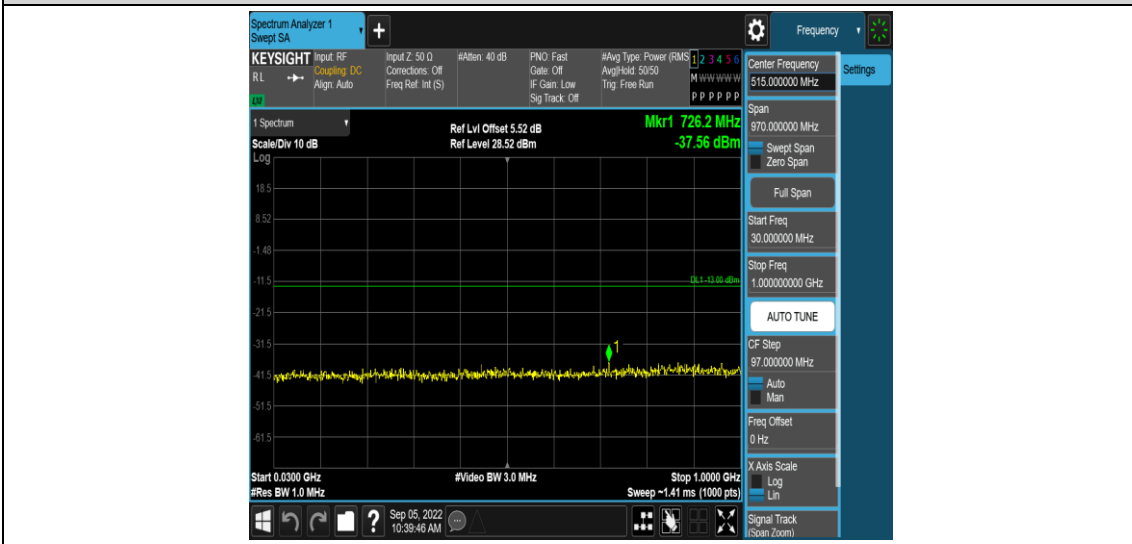

Band4-1.4MHz-QPSK-19957-1RB#0-Range3:30~1000MHz