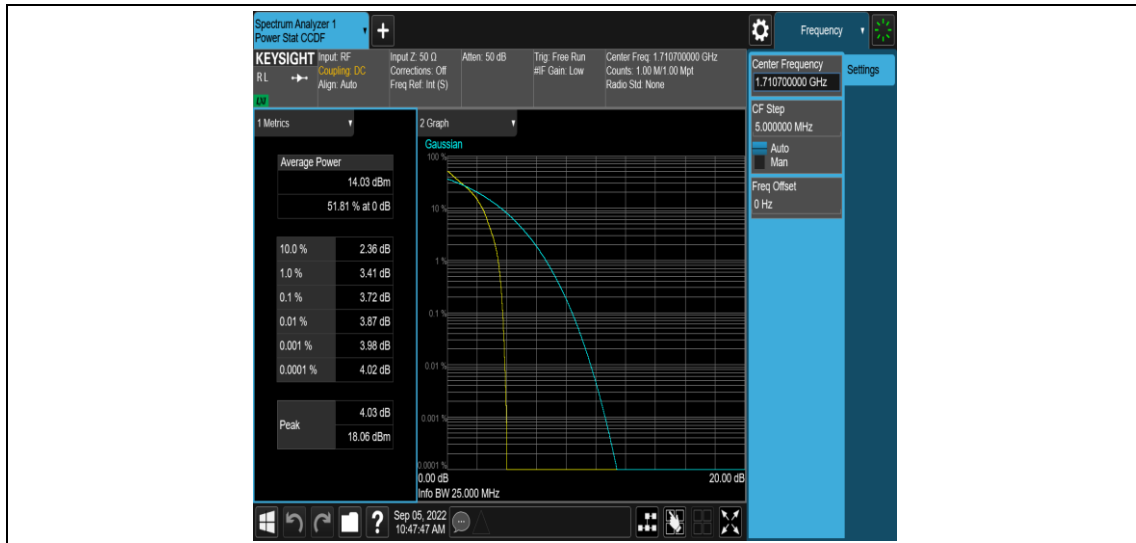

Test Graphs

Band4-1.4MHz-QPSK-19957-1RB#0