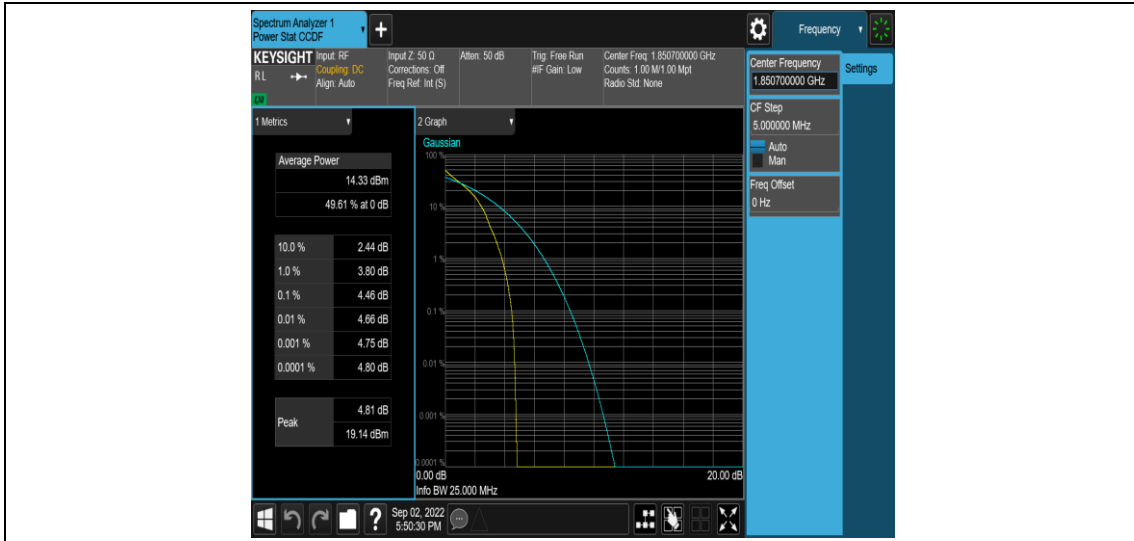

Test Graphs

Band2-1.4MHz-QPSK-18607-1RB#0