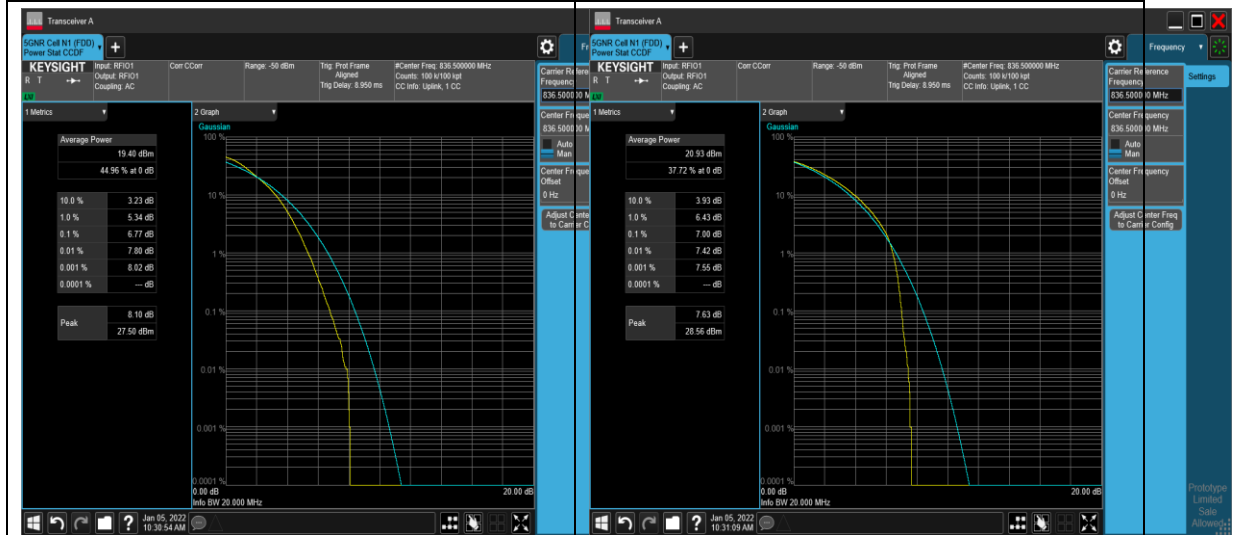

1-N5-PC3-15-20-M-3-DFT-16QAM-Outer_Full-100@0-5.86-100%-0.00-5.86-PASS-≤13

1-N5-PC3-15-20-M-4-DFT-64QAM-Outer_Full-100@0-6.29-100%-0.00-6.29-PASS-≤13