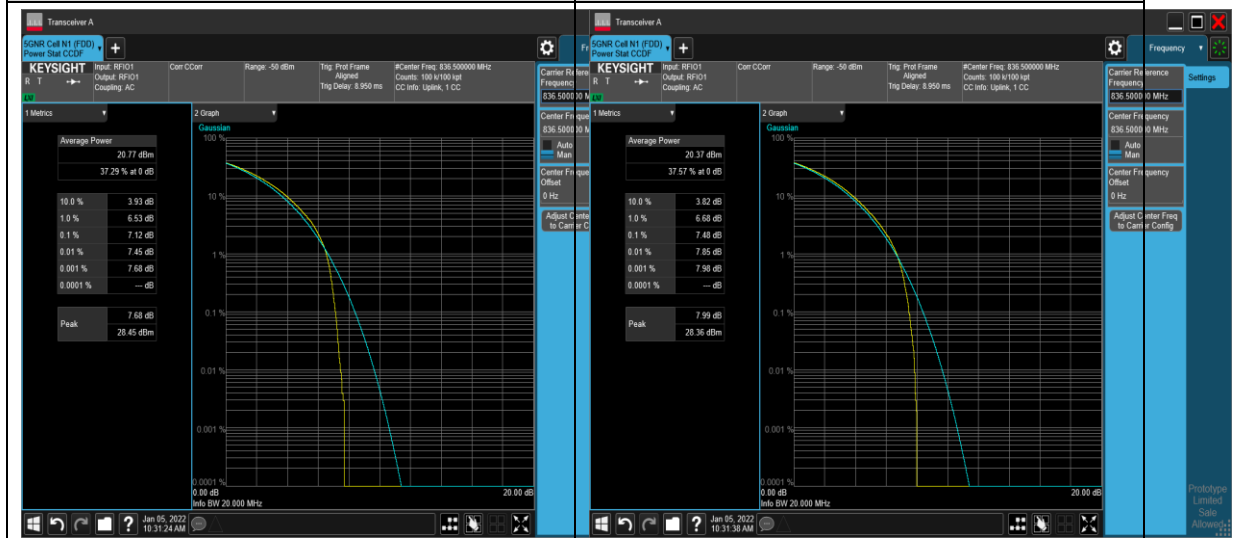

1-N5-PC3-15-20-M-5-DFT-256QAM-Outer_Full-100@0-6.77-100%-0.00-6.77-PASS-≤13

1-N5-PC3-15-20-M-6-CP-QPSK-Outer_Full-100@0-7.00-100%-0.00-7.00-PASS-≤13