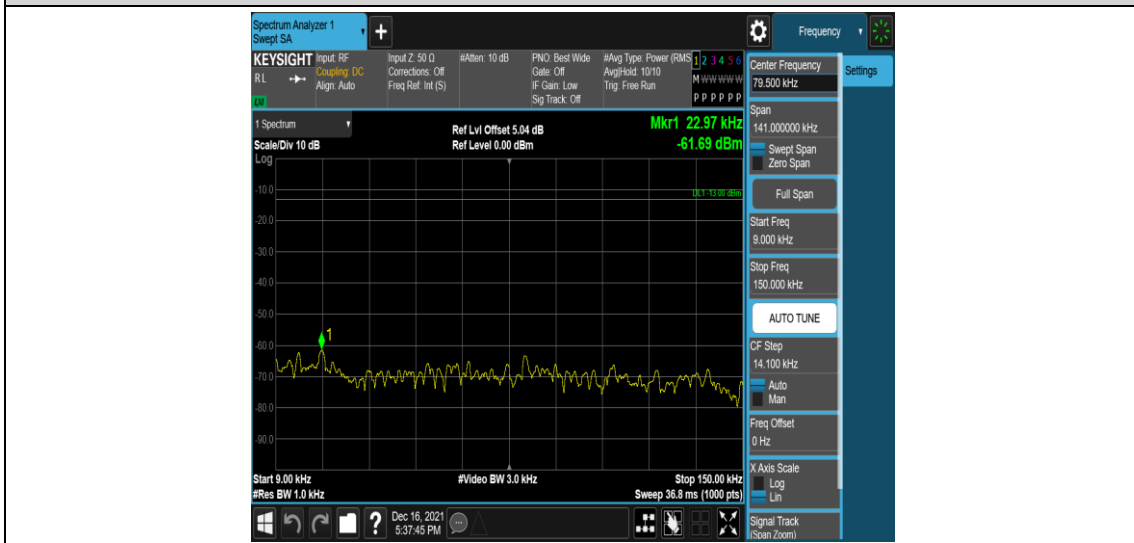

Band71-20MHz-16QAM-133222-1RB#0-Range1:0.009~0.15MHz